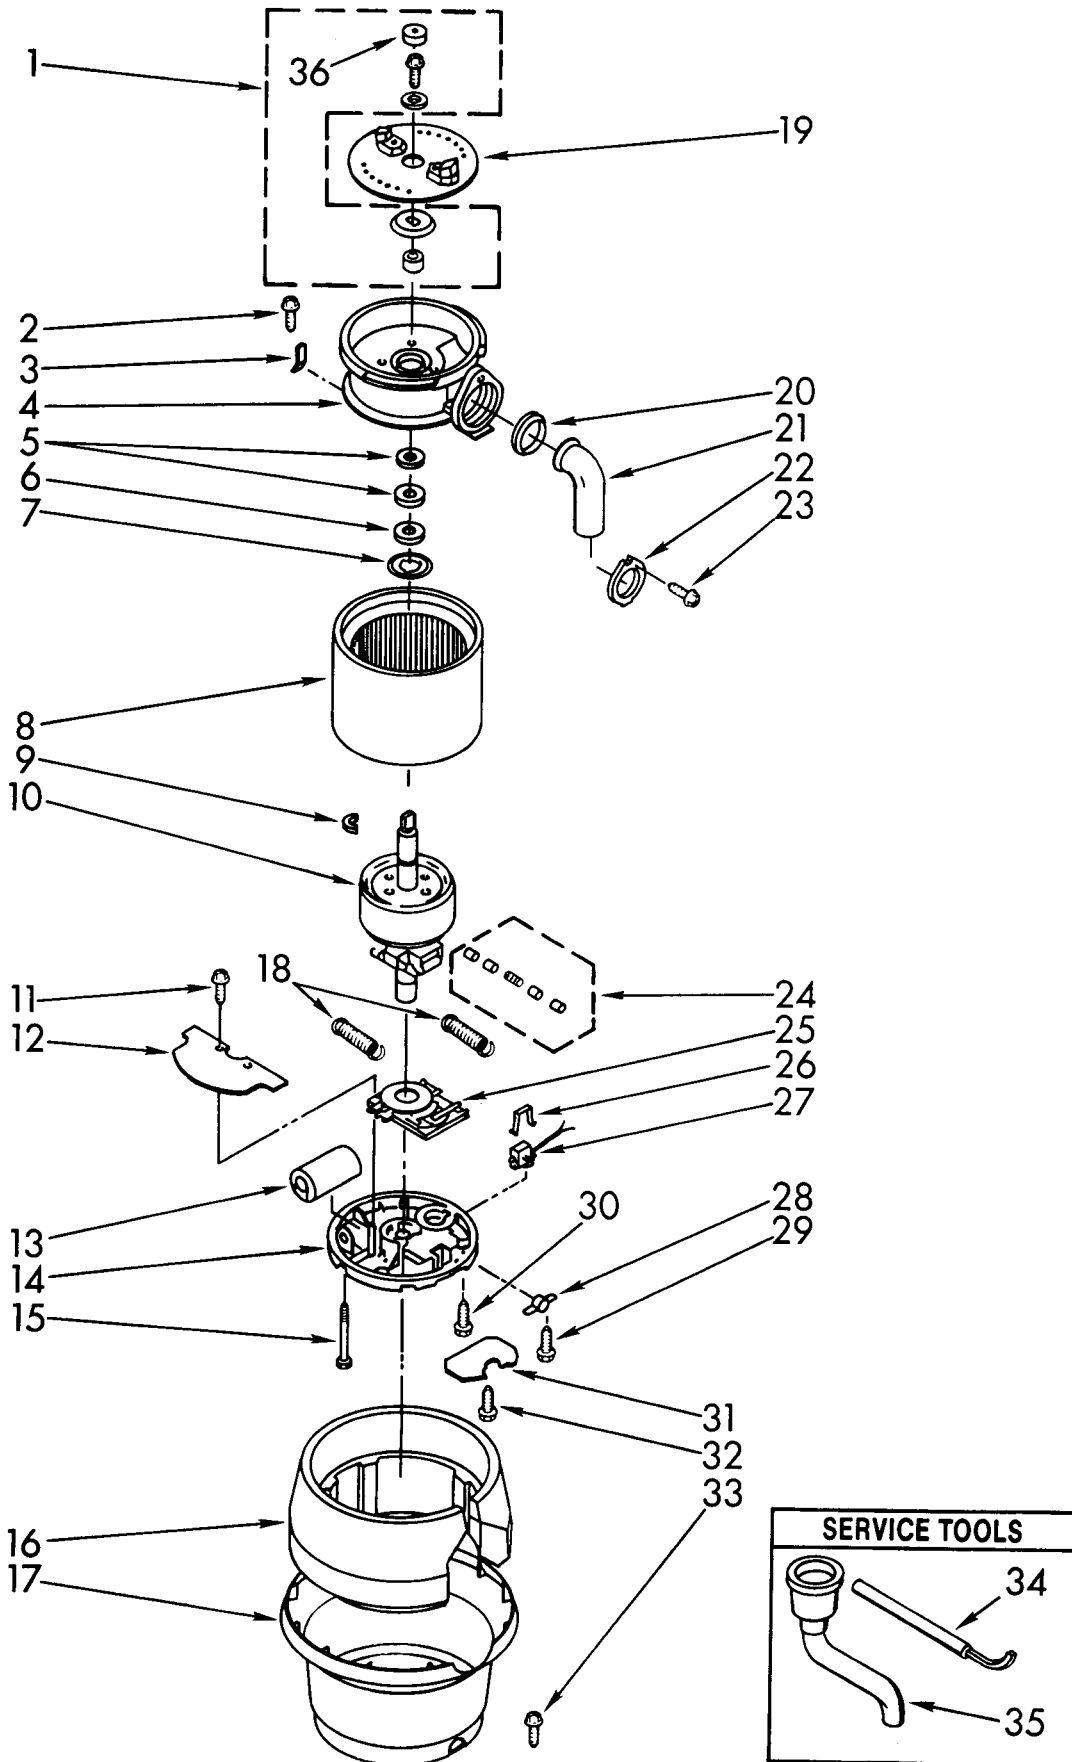

1	4211409	Lock Stopper Assembly
2	4211355	Gasket, Stopper (Inner)
3	4211410	Gasket, Stopper (Outer)
4	4211553	Flange, Strainer
5	4211302	Gasket, Strainer
6	4211303	Flange, Backup
7	4211304	Flange, Mounting
8	4211306	Ring, Retainer
9	4211411	Gasket, Mounting
10	4211308	Flange, Body
11	4211359	Gasket, Body
12	4211443	Shell Assembly, Trim (Top)
13	4211413	Band Assembly, Trim
14	4211417	Cover, Switch
15	4211418	Screw, Tapping (Switch Cover)
16	4211419	Bracket, Wire Cover
17	4211416	Insulation, Switch Cover
18	4211415	Switch, Push Button
19	4211420	Insulation, Top
20	4211305	Screw, Backup (3)
21	4211414	Container, Body Assembly (Includes Sound Insulation)
22	4211421	Body, Lower
23	4211365	Gasket, Shredder
24	4211366	Insulation, Sound
25	4211367	Shredder, Stationary

Following Parts Not Illustrated

LIT4211585	Guide, Use And Care
LIT4211586	Instructions, Installation
LIT4211592	Repair Parts List

LOWER HOUSING AND MOTOR PARTS

For Model: KBDS250V2