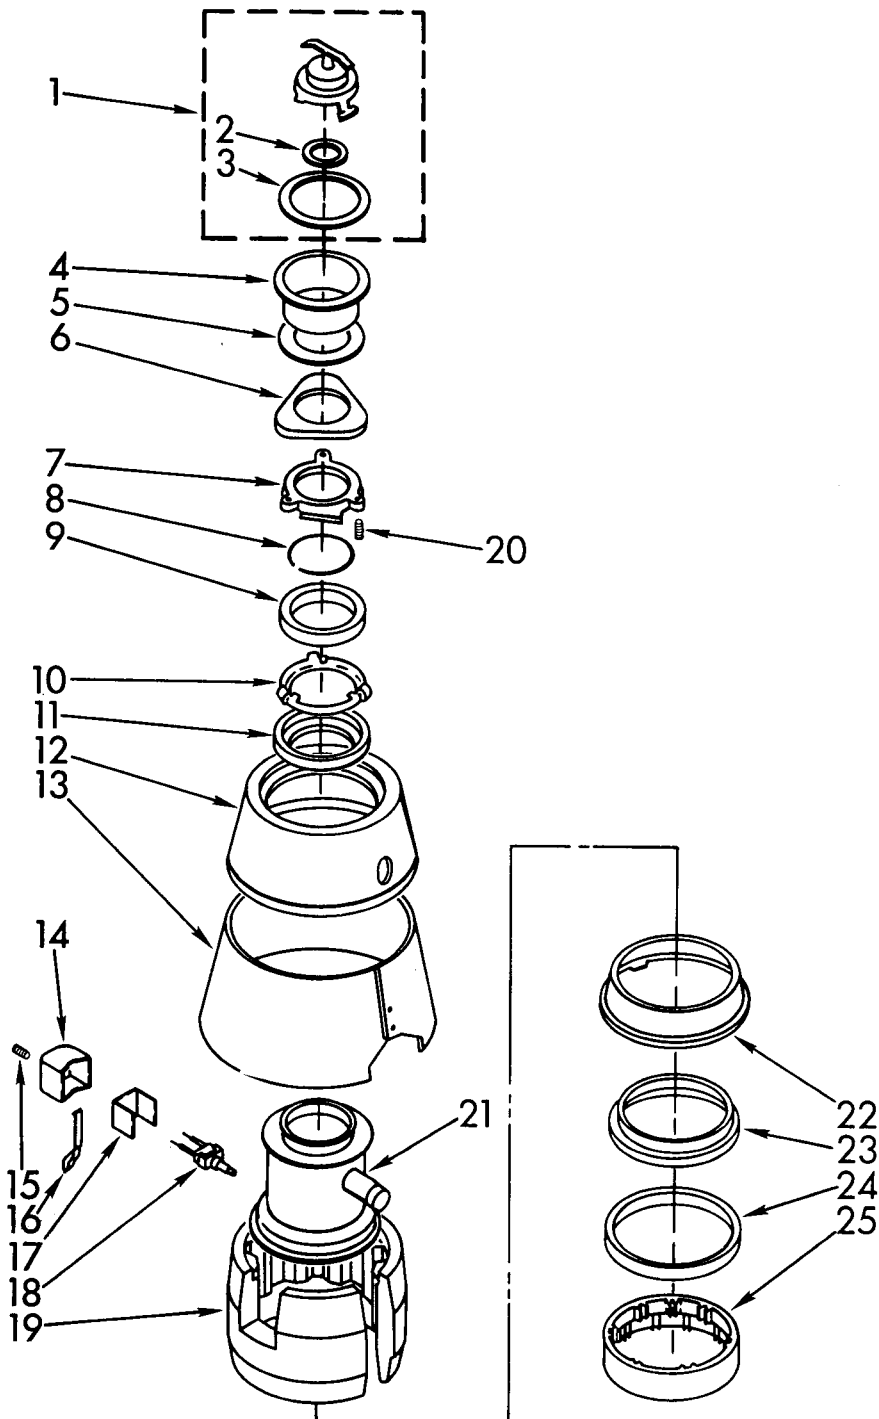

PARTS LIST FOR

KitchenAid®

DISPOSER

**MODEL
KBDS250V2**

UPPER HOUSING AND FLANGE PARTS

2-93 Printed in U.S.A.

KitchenAid

ST. JOSEPH, MI 49085

©1993 KITCHENAID

3-93

Part No. 4211592

1	4211409	Lock Stopper Assembly
2	4211355	Gasket, Stopper (Inner)
3	4211410	Gasket, Stopper (Outer)
4	4211553	Flange, Strainer
5	4211302	Gasket, Strainer
6	4211303	Flange, Backup
7	4211304	Flange, Mounting
8	4211306	Ring, Retainer
9	4211411	Gasket, Mounting
10	4211308	Flange, Body
11	4211359	Gasket, Body
12	4211443	Shell Assembly, Trim (Top)
13	4211413	Band Assembly, Trim
14	4211417	Cover, Switch
15	4211418	Screw, Tapping (Switch Cover)
16	4211419	Bracket, Wire Cover
17	4211416	Insulation, Switch Cover
18	4211415	Switch, Push Button
19	4211420	Insulation, Top
20	4211305	Screw, Backup (3)
21	4211414	Container, Body Assembly (Includes Sound Insulation)
22	4211421	Body, Lower
23	4211365	Gasket, Shredder
24	4211366	Insulation, Sound
25	4211367	Shredder, Stationary

Following Parts Not Illustrated

LIT4211585	Guide, Use And Care
LIT4211586	Instructions, Installation
LIT4211592	Repair Parts List