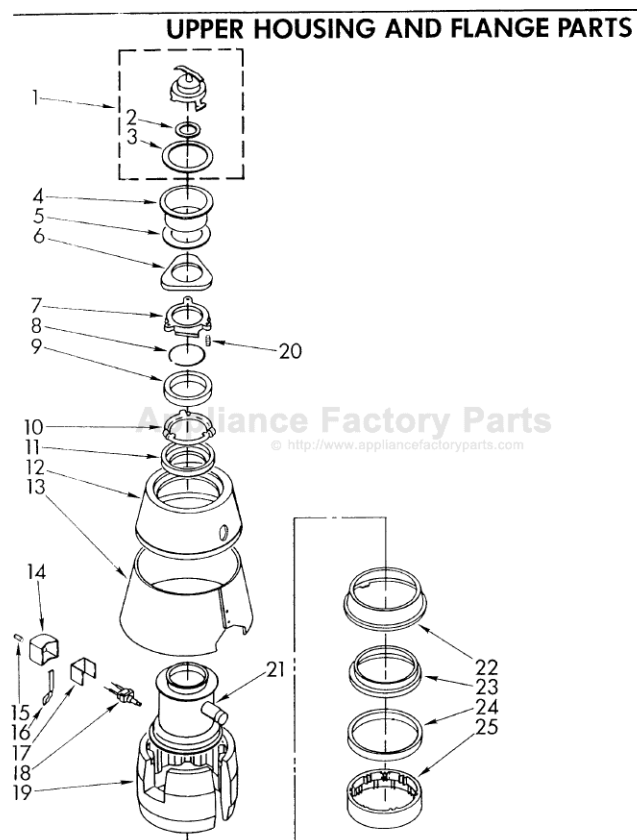

KITCHENAID KBDS250V2 Owner's Manual

[Shop genuine replacement parts for KITCHENAID
KBDS250V2](#)

[Find Your KITCHENAID Disposal Parts - Select From 75 Models](#)

----- Manual continues below -----