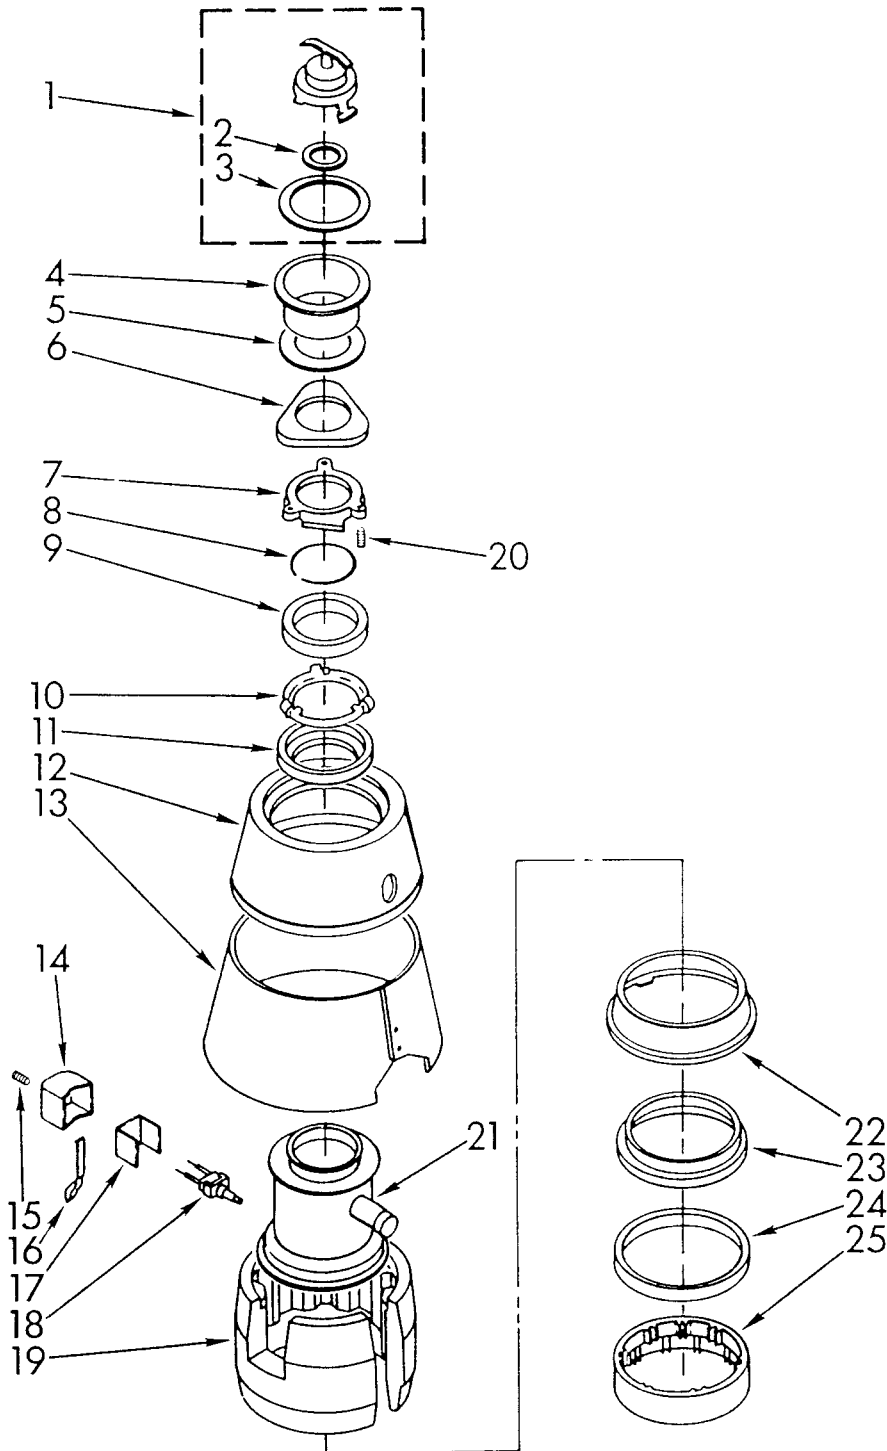

[Find Your KITCHENAID Disposal Parts - Select From 75 Models](#)

----- Manual continues below -----

PARTS LIST FOR

KitchenAid®

DISPOSER

**MODEL
4KBDS250T1**

UPPER HOUSING AND FLANGE PARTS

5-90 Printed in U.S.A.

KitchenAid INC.

ST. JOSEPH, MI 49085

© 1990 KITCHENAID, INC.

23-E-7

Part No. 4211527

1	4211474	Lock Stopper Assembly
2	4211355	Gasket, Stopper (Inner)
3	4211410	Gasket, Stopper (Outer)
4	4211301	Flange, Strainer
5	4211302	Gasket, Strainer
6	4211303	Flange, Backup
7	4211304	Flange, Mounting
8	4211306	Ring, Retainer
9	4211411	Gasket, Mounting
10	4211308	Flange, Body
11	4211359	Gasket, Body
12	4211443	Shell Assembly, Trim (Top)
13	4211413	Band Assembly, Trim
14	4211417	Cover, Switch
15	4211418	Screw, Tapping (Switch Cover)
16	4211419	Bracket, Wire Cover
17	4211416	Insulation, Switch Cover
18	4211415	Switch, Push Button
19	4211420	Insulation, Top
20	4211305	Screw, Backup (3)
21	4211414	Container, Body Assembly (Includes Sound Insulation)
22	4211421	Body, Lower
23	4211365	Gasket, Shredder
24	4211366	Insulation, Sound
25	4211367	Shredder, Stationary