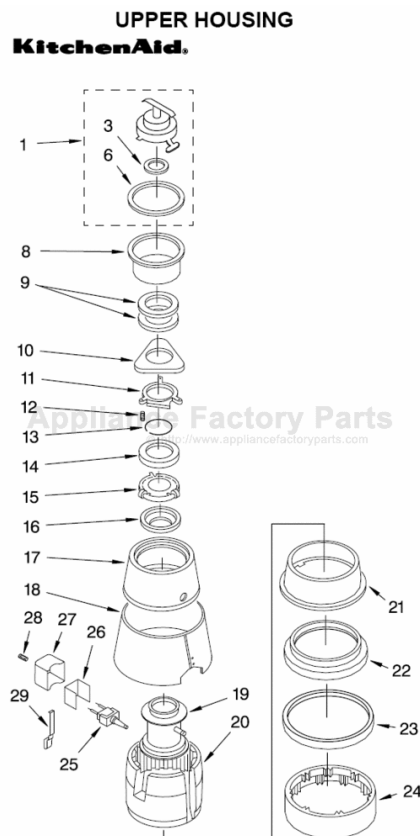

[Find Your KITCHENAID Disposal Parts - Select From 75 Models](#)

----- Manual continues below -----

PARTS LIST FOR

KitchenAid®

DISPOSER

**MODEL
4KBDS250T1**

UPPER HOUSING AND FLANGE PARTS

5-90 Printed in U.S.A.

KitchenAid INC.

ST. JOSEPH, MI 49085

© 1990 KITCHENAID, INC.

23-E-7

Part No. 4211527

1	4211474	Lock Stopper Assembly
2	4211355	Gasket, Stopper (Inner)
3	4211410	Gasket, Stopper (Outer)
4	4211301	Flange, Strainer
5	4211302	Gasket, Strainer
6	4211303	Flange, Backup
7	4211304	Flange, Mounting
8	4211306	Ring, Retainer
9	4211411	Gasket, Mounting
10	4211308	Flange, Body
11	4211359	Gasket, Body
12	4211443	Shell Assembly, Trim (Top)
13	4211413	Band Assembly, Trim
14	4211417	Cover, Switch
15	4211418	Screw, Tapping (Switch Cover)
16	4211419	Bracket, Wire Cover
17	4211416	Insulation, Switch Cover
18	4211415	Switch, Push Button
19	4211420	Insulation, Top
20	4211305	Screw, Backup (3)
21	4211414	Container, Body Assembly (Includes Sound Insulation)
22	4211421	Body, Lower
23	4211365	Gasket, Shredder
24	4211366	Insulation, Sound
25	4211367	Shredder, Stationary