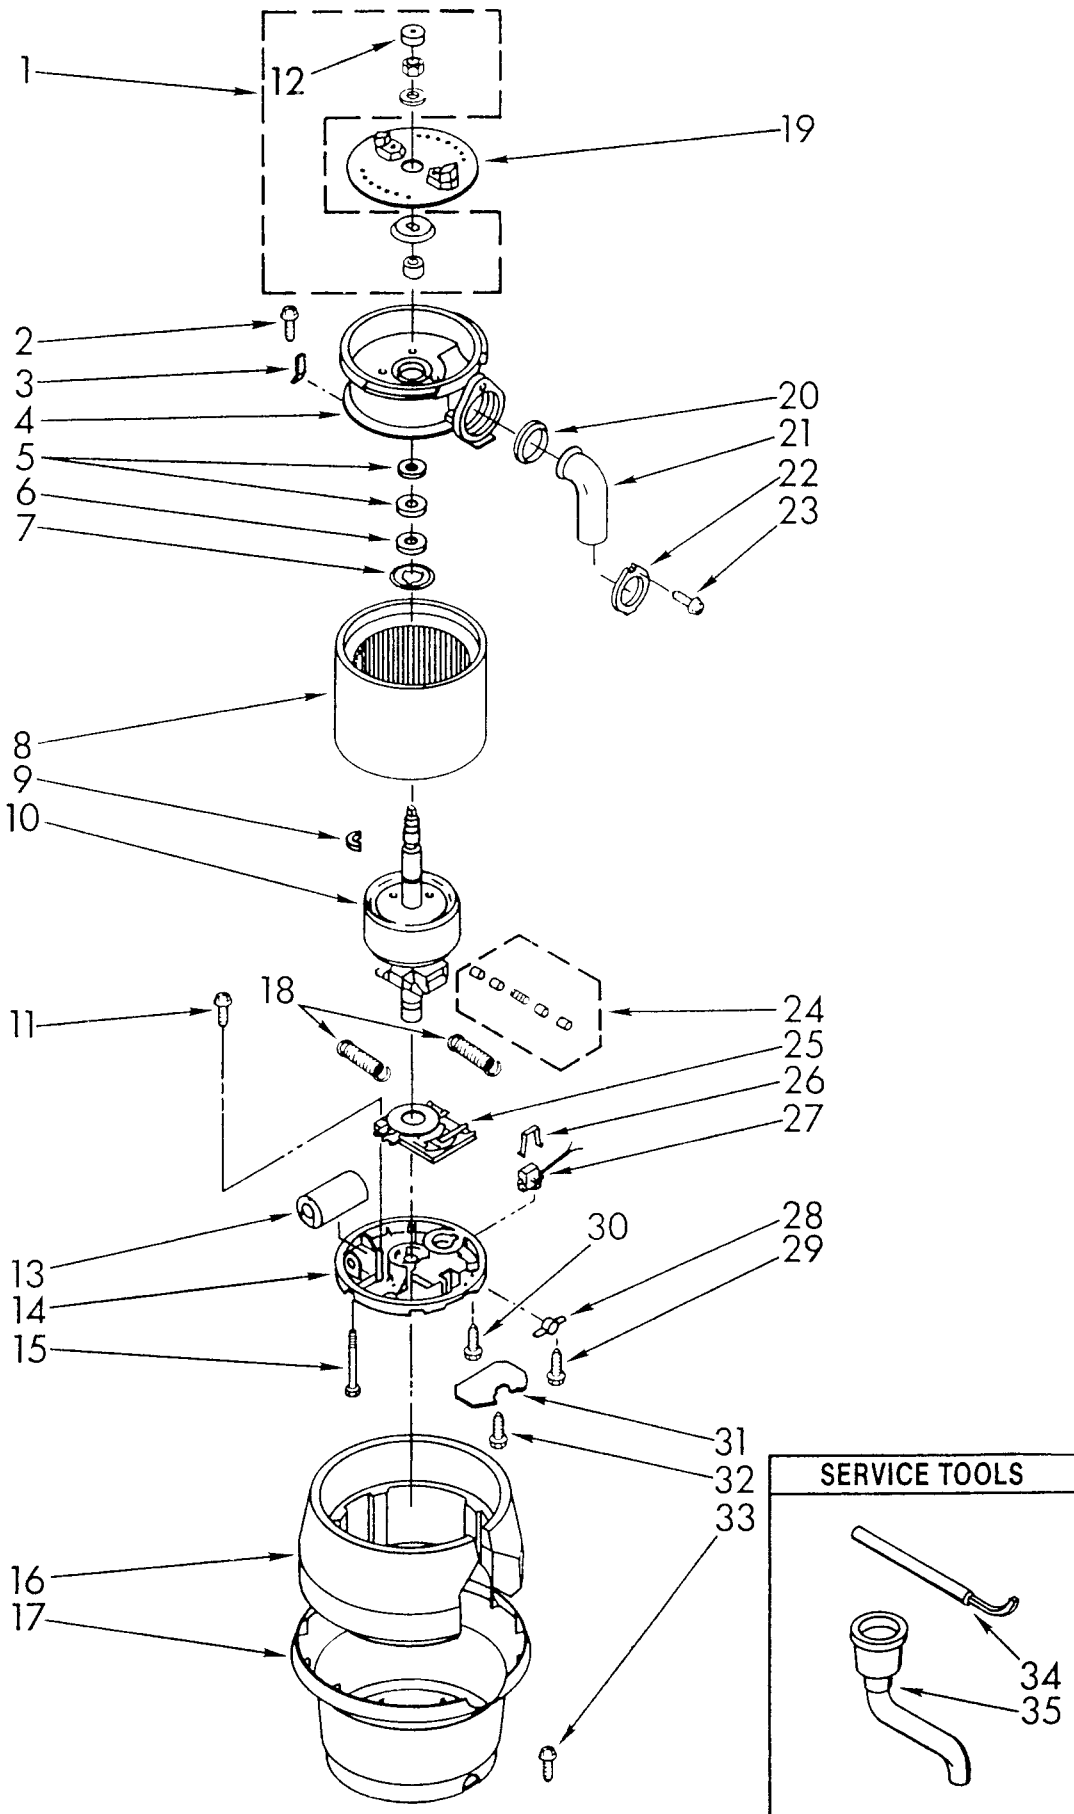

KitchenAid INC.

ST. JOSEPH, MI 49085

© 1990 KITCHENAID, INC.

23-E-7

Part No. 4211527

1	4211474	Lock Stopper Assembly
2	4211355	Gasket, Stopper (Inner)
3	4211410	Gasket, Stopper (Outer)
4	4211301	Flange, Strainer
5	4211302	Gasket, Strainer
6	4211303	Flange, Backup
7	4211304	Flange, Mounting
8	4211306	Ring, Retainer
9	4211411	Gasket, Mounting
10	4211308	Flange, Body
11	4211359	Gasket, Body
12	4211443	Shell Assembly, Trim (Top)
13	4211413	Band Assembly, Trim
14	4211417	Cover, Switch
15	4211418	Screw, Tapping (Switch Cover)
16	4211419	Bracket, Wire Cover
17	4211416	Insulation, Switch Cover
18	4211415	Switch, Push Button
19	4211420	Insulation, Top
20	4211305	Screw, Backup (3)
21	4211414	Container, Body Assembly (Includes Sound Insulation)
22	4211421	Body, Lower
23	4211365	Gasket, Shredder
24	4211366	Insulation, Sound
25	4211367	Shredder, Stationary

LOWER HOUSING AND MOTOR PARTS

For Model: 4KBDS250T1

FOR ORDERING INFORMATION REFER TO PARTS PRICE LIST

1	4211311	Kit, Sleeve And Seal (Includes Nut, Washer, Slinger & Sleeve)
2	4211329	Screw, Shield
3	4211422	Shield, Wire Cover
4	4211492	End Bell Assembly (Upper)
5	4211405	Washer, Phenolic (2)
6	4211406	Washer, Rubber
7	4211493	Washer, Thrust
8	4211424	Stator Assembly
9	4211376	Ring, C
10	4211494	Rotor And Shaft Assembly
11	4211380	Screw (4)
12	4211341	Plug
13	4211385	Capacitor
14	4211470	End Frame Assembly (Lower)
15	4211389	Bolt, Thru (4)
16	4211393	Insulation, Bottom
17	4211462	Shell Assembly,
18	4211378	Spring(2) (Centrifugal Actuator)
19	4211368	Shredder Assembly, Rotating
20	4211344	Gasket, Tailpipe
21	4211370	Tailpipe
22	4211345	Flange, Tailpipe
23	4211346	Screw, Tailpipe
24	4211468	Transfer Assembly
25	4211469	Switch Assembly (Start)
26	4211383	Clip, Overload
27	4211425	Overload, Protector
28	4211387	Clamp, BX
29	4211388	Screw, Clamp (2)
30	4211390	Screw, Ground
31	4211391	Cover, Terminal
32	4211380	Screw
33	4211395	Screw, Tapping
34	4211435	Emergency, Wrench Assembly
35	4211396	Adapter, Sink Assembly