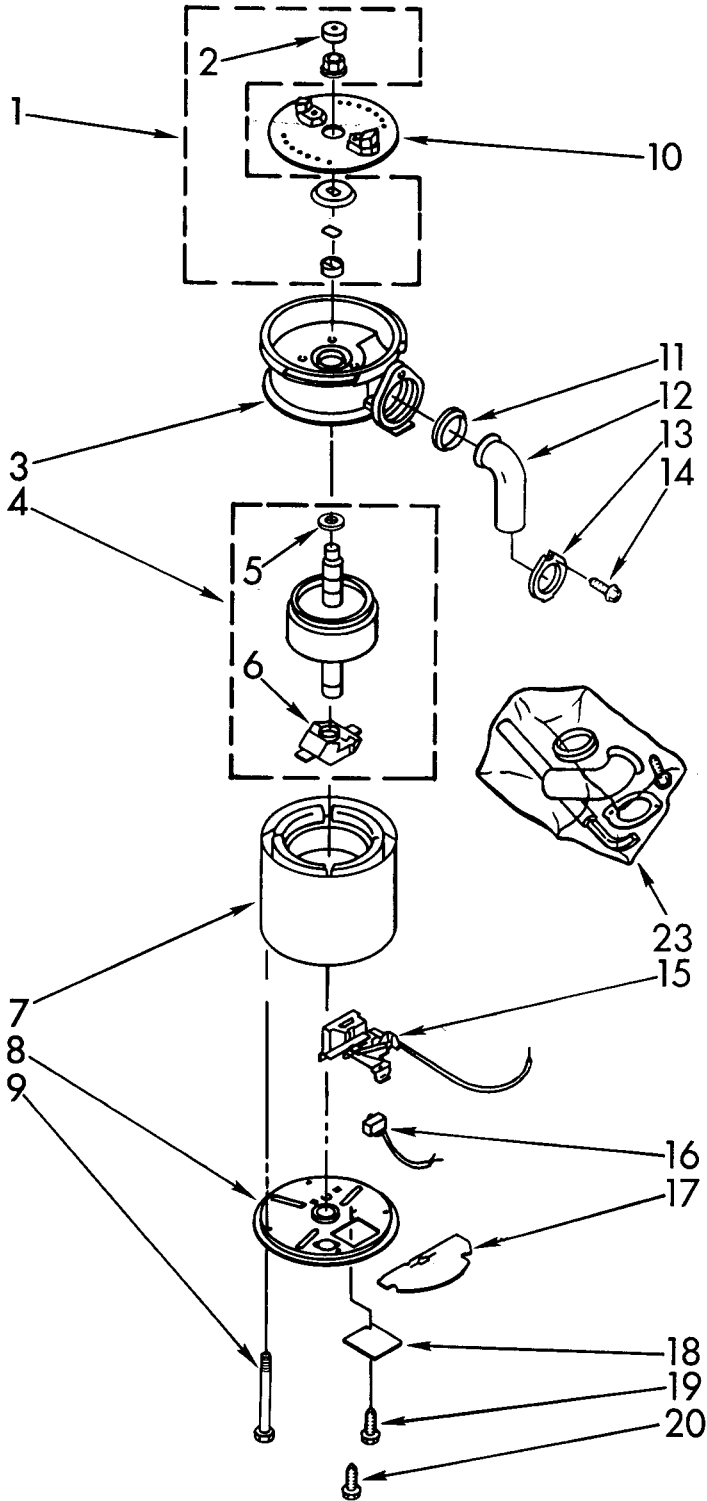

## UPPER HOUSING AND FLANGE PARTS

[Find Your KITCHENAID Disposal Parts - Select From 75 Models](#)

----- Manual continues below -----

**PARTS LIST FOR**

**KitchenAid**

**DISPOSER**

**MODEL  
KCDC250X**

**UPPER HOUSING AND FLANGE PARTS**

4-92 Printed in U.S.A.

**KitchenAid**

ST. JOSEPH, MI 49085

© 1991, 1992 KITCHENAID

Part No. 4211558 Rev. B

5-92

1	4211332	Stopper Assembly
2	4211333	Gasket, Stopper
3	4211553	Flange, Strainer
4	4211302	Gasket, Sink (2)
5	4211303	Flange, Backup
6	4211304	Flange, Mounting
7	4211306	Ring, Retaining
8	4211334	Gasket, Mounting
9	4211308	Flange, Body
10	4211554	Container, Body Assembly
11	4211335	Screw (3)
12	4211337	O-Ring
13	4211555	Trim Shell Assembly (includes illus. No. 15)
14	4211305	Screw, Backup (3)
15	4211339	Clip, Trim Shell (2)
16	4211444	Insulation, Top

# LOWER HOUSING AND MOTOR PARTS

For Model: KCDC250X

1	4211311	Kit, Sleeve And Seal (Includes Plug, Nut, Washer, Slinger And Sleeve)
2	4211341	Plug
3	4211492	End Bell Assembly (Upper)
4	4211557	Rotor And Shaft Assembly
5	4211321	Washer
6	4211322	Centrifugal Actuator Assembly
7	4211556	Stator Assembly
8	4211515	End Frame Assembly (Lower)
9	4211348	Bolt, Thru (4)
10	4211342	Shredder
11	4211344	Gasket, Tailpipe
12	4211317	Tailpipe
13	4211345	Flange, Tailpipe
14	4211346	Screw, Tailpipe
15	4211324	Switch Assembly Start
16	4211549	Protect, Overload
17	4211326	Shield, Wire
18	4211328	Cover, Terminal
19	4211329	Screw
20	4211330	Screw, Tailpipe
21	4211435	Emergency, Wrench Assembly
22	4211396	Adapter, Sink Assembly
23	4211565	Kit, Instruction (Includes Nos. 11, 12, 13, 14, 21, Instructions and Use and Care Guide)

Following Parts Not Illustrated

LIT4211550	Guide, Use And Care
LIT4211551	Instructions, Installation
LIT4211558	Repair Parts List