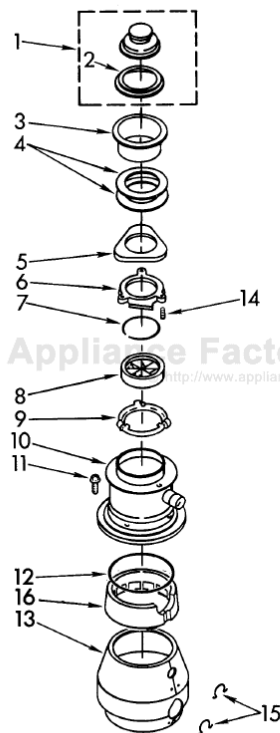

# KITCHENAID KCDC250X0 Owner's Manual

[Shop genuine replacement parts for KITCHENAID  
KCDC250X0](#)

## UPPER HOUSING AND FLANGE PARTS

[Find Your KITCHENAID Disposal Parts - Select From 75 Models](#)

----- Manual continues below -----

**PARTS LIST FOR**

**KitchenAid**

**DISPOSER**

**MODEL  
KCDC250X**

**UPPER HOUSING AND FLANGE PARTS**

4-92 Printed in U.S.A.

**KitchenAid**

ST. JOSEPH, MI 49085

© 1991, 1992 KITCHENAID

Part No. 4211558 Rev. B

5-92

1	4211332	Stopper Assembly
2	4211333	Gasket, Stopper
3	4211553	Flange, Strainer
4	4211302	Gasket, Sink (2)
5	4211303	Flange, Backup
6	4211304	Flange, Mounting
7	4211306	Ring, Retaining
8	4211334	Gasket, Mounting
9	4211308	Flange, Body
10	4211554	Container, Body Assembly
11	4211335	Screw (3)
12	4211337	O-Ring
13	4211555	Trim Shell Assembly (includes illus. No. 15)
14	4211305	Screw, Backup (3)
15	4211339	Clip, Trim Shell (2)
16	4211444	Insulation, Top

# LOWER HOUSING AND MOTOR PARTS

For Model: KCDC250X

1	4211311	Kit, Sleeve And Seal (Includes Plug, Nut, Washer, Slinger And Sleeve)
2	4211341	Plug
3	4211492	End Bell Assembly (Upper)
4	4211557	Rotor And Shaft Assembly
5	4211321	Washer
6	4211322	Centrifugal Actuator Assembly
7	4211556	Stator Assembly
8	4211515	End Frame Assembly (Lower)
9	4211348	Bolt, Thru (4)
10	4211342	Shredder
11	4211344	Gasket, Tailpipe
12	4211317	Tailpipe
13	4211345	Flange, Tailpipe
14	4211346	Screw, Tailpipe
15	4211324	Switch Assembly Start
16	4211549	Protect, Overload
17	4211326	Shield, Wire
18	4211328	Cover, Terminal
19	4211329	Screw
20	4211330	Screw, Tailpipe
21	4211435	Emergency, Wrench Assembly
22	4211396	Adapter, Sink Assembly
23	4211565	Kit, Instruction (Includes Nos. 11, 12, 13, 14, 21, Instructions and Use and Care Guide)