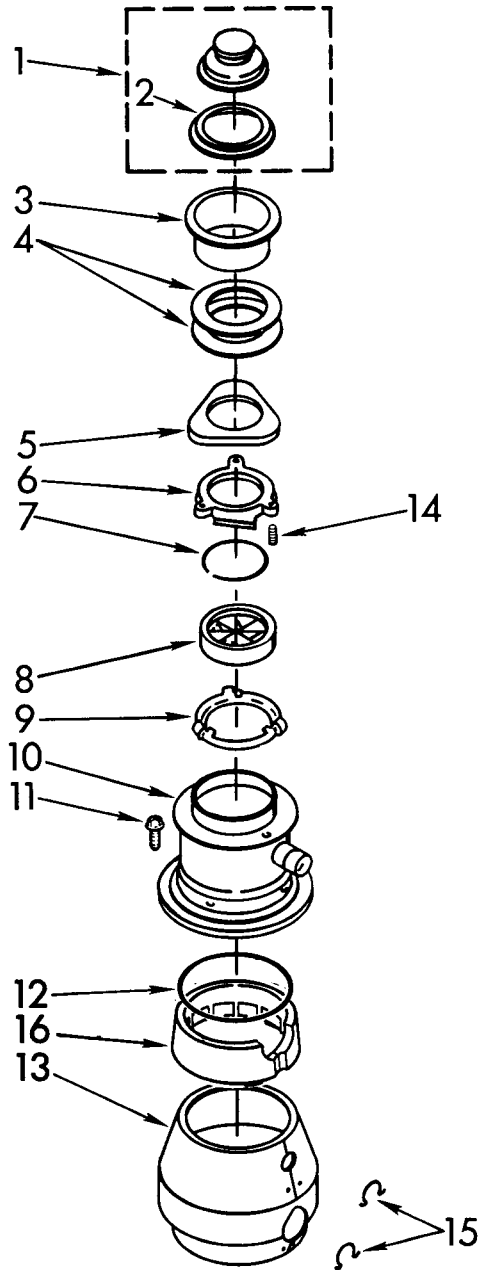

# KITCHENAID KCDC250X0 Owner's Manual

[Shop genuine replacement parts for KITCHENAID  
KCDC250X0](#)

## UPPER HOUSING AND FLANGE PARTS

[Find Your KITCHENAID Disposal Parts - Select From 75 Models](#)

----- Manual continues below -----

**PARTS LIST FOR**

**KitchenAid**

**DISPOSER**

**MODEL  
KCDC250X**

**UPPER HOUSING AND FLANGE PARTS**

4-92 Printed in U.S.A.

**KitchenAid**

ST. JOSEPH, MI 49085

© 1991, 1992 KITCHENAID

Part No. 4211558 Rev. B

5-92

1	4211332	Stopper Assembly
2	4211333	Gasket, Stopper
3	4211553	Flange, Strainer
4	4211302	Gasket, Sink (2)
5	4211303	Flange, Backup
6	4211304	Flange, Mounting
7	4211306	Ring, Retaining
8	4211334	Gasket, Mounting
9	4211308	Flange, Body
10	4211554	Container, Body Assembly
11	4211335	Screw (3)
12	4211337	O-Ring
13	4211555	Trim Shell Assembly (includes illus. No. 15)
14	4211305	Screw, Backup (3)
15	4211339	Clip, Trim Shell (2)
16	4211444	Insulation, Top

# LOWER HOUSING AND MOTOR PARTS

For Model: KCDC250X

1	4211311	Kit, Sleeve And Seal (Includes Plug, Nut, Washer, Slinger And Sleeve)
2	4211341	Plug
3	4211492	End Bell Assembly (Upper)
4	4211557	Rotor And Shaft Assembly
5	4211321	Washer
6	4211322	Centrifugal Actuator Assembly
7	4211556	Stator Assembly
8	4211515	End Frame Assembly (Lower)
9	4211348	Bolt, Thru (4)
10	4211342	Shredder
11	4211344	Gasket, Tailpipe
12	4211317	Tailpipe
13	4211345	Flange, Tailpipe
14	4211346	Screw, Tailpipe
15	4211324	Switch Assembly Start
16	4211549	Protect, Overload
17	4211326	Shield, Wire
18	4211328	Cover, Terminal
19	4211329	Screw
20	4211330	Screw, Tailpipe
21	4211435	Emergency, Wrench Assembly
22	4211396	Adapter, Sink Assembly
23	4211565	Kit, Instruction (Includes Nos. 11, 12, 13, 14, 21, Instructions and Use and Care Guide)