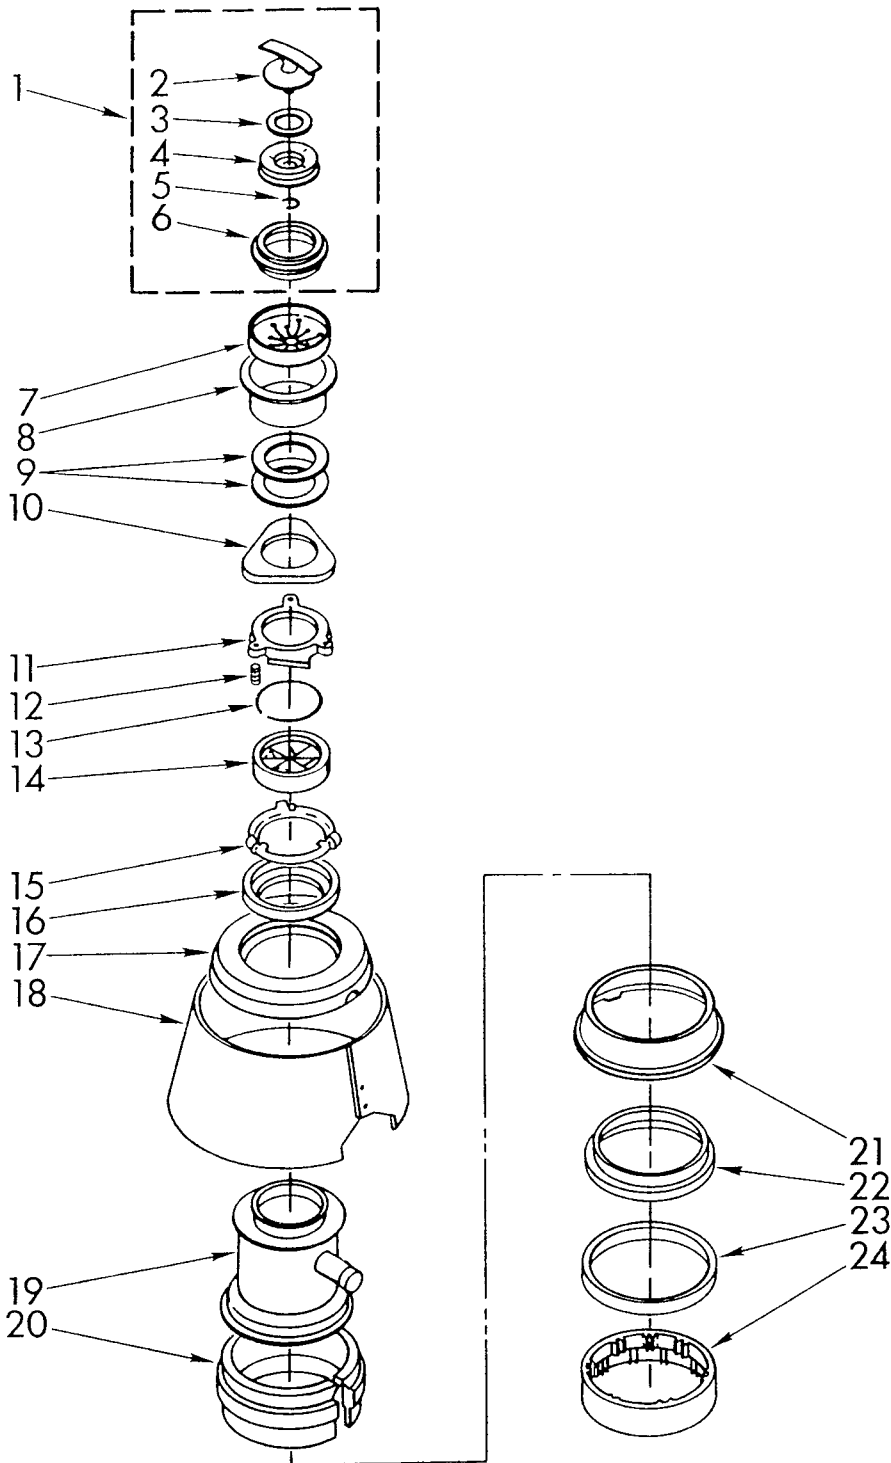

[Find Your KITCHENAID Disposal Parts - Select From 75 Models](#)

----- Manual continues below -----

PARTS LIST FOR
KitchenAid

MODEL
KCDS250S0

DISPOSER

UPPER HOUSING AND FLANGE PARTS

KitchenAid INC.
ST. JOSEPH, MI 49085

3-88 Printed in U.S.A.

Par. No. 4211440

1	4211353	Stopper Assembly
2	4211354	Handle, Stopper
3	4211355	Gasket, Stopper (Inner)
4	4211356	Stopper, Body
5	4211357	Ring, Retaining
6	4211333	Gasket, Stopper (Outer)
7	4211358	Baffle, Removable
8	4211301	Flange, Strainer
9	4211302	Gasket, Strainer Flange (2)
10	4211303	Flange, Backup
11	4211304	Flange, Mounting
12	4211305	Screw, Backup (3)
13	4211306	Ring, Retaining
14	4211334	Gasket, Mounting
15	4211308	Flange, Body
16	4211359	Gasket, Body
17	4211360	Shell Assembly, Trim (Top)
18	4211361	Band, Trim Assembly
19	4211362	Container, Body Assembly (Includes Sound Insulation)
20	4211363	Insulation, Top
21	4211364	Body, Lower
22	4211365	Gasket, Shredder
23	4211366	Insulation, Sound
24	4211367	Shredder, Stationary

1	4211311	Kit, Sleeve And Seal (Includes Plug, Nut, Washer, Slinger And Sleeve)
2	4211341	Plug
3	4211369	End Bell Assembly (Upper)
4	4211372	Washer, Phenolic (2)
5	4211373	Washer, Rubber
6	4211374	Washer, Thrust
7	4211375	Stator Assembly
8	4211376	Ring, C
9	4211377	Rotor & Shaft Assembly (Includes Illus. No. 24)
10	4211380	Screw (5)
11	4211381	Insulation, Shield
12	4211385	Capacitor
13	4211386	End Frame, Assembly (Lower)
14	4211389	Bolt, Thru (4)
15	4211393	Insulation, Bottom
16	4211394	Trim, Shell Assembly
17	4211395	Screw, Tapping (3)
18	4211368	Shredder Assembly, Rotating
19	4211344	Gasket, Tailpipe
20	4211370	Tailpipe
21	4211345	Flange, Tailpipe
22	4211346	Screw, Tailpipe
23	4211379	Transfer Assembly
24	4211378	Spring (2)
25	4211382	Switch Assembly, Start
26	4211383	Clip, Overload
27	4211384	Overload, Protector
28	4211387	Clamp, BX
29	4211388	Screw, Clamp BX (2)
30	4211390	Screw, Ground
31	4211391	Cover, Terminal
32	4211397	Emergency, Wrench Assembly
33	4211396	Adapter, Sink Assembly