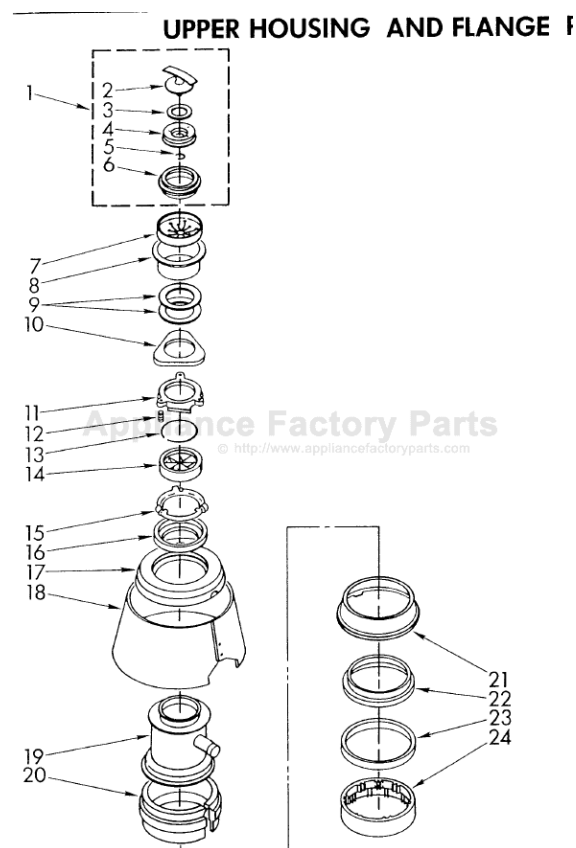

[Find Your KITCHENAID Disposal Parts - Select From 75 Models](#)

----- Manual continues below -----

PARTS LIST FOR
KitchenAid

MODEL
KCDS250S0

DISPOSER

UPPER HOUSING AND FLANGE PARTS

KitchenAid INC.
ST. JOSEPH, MI 49085

3-88 Printed in U.S.A.

Par. No. 4211440

1	4211353	Stopper Assembly
2	4211354	Handle, Stopper
3	4211355	Gasket, Stopper (Inner)
4	4211356	Stopper, Body
5	4211357	Ring, Retaining
6	4211333	Gasket, Stopper (Outer)
7	4211358	Baffle, Removable
8	4211301	Flange, Strainer
9	4211302	Gasket, Strainer Flange (2)
10	4211303	Flange, Backup
11	4211304	Flange, Mounting
12	4211305	Screw, Backup (3)
13	4211306	Ring, Retaining
14	4211334	Gasket, Mounting
15	4211308	Flange, Body
16	4211359	Gasket, Body
17	4211360	Shell Assembly, Trim (Top)
18	4211361	Band, Trim Assembly
19	4211362	Container, Body Assembly (Includes Sound Insulation)
20	4211363	Insulation, Top
21	4211364	Body, Lower
22	4211365	Gasket, Shredder
23	4211366	Insulation, Sound
24	4211367	Shredder, Stationary

1	4211311	Kit, Sleeve And Seal (Includes Plug, Nut, Washer, Slinger And Sleeve)
2	4211341	Plug
3	4211369	End Bell Assembly (Upper)
4	4211372	Washer, Phenolic (2)
5	4211373	Washer, Rubber
6	4211374	Washer, Thrust
7	4211375	Stator Assembly
8	4211376	Ring, C
9	4211377	Rotor & Shaft Assembly (Includes Illus. No. 24)
10	4211380	Screw (5)
11	4211381	Insulation, Shield
12	4211385	Capacitor
13	4211386	End Frame, Assembly (Lower)
14	4211389	Bolt, Thru (4)
15	4211393	Insulation, Bottom
16	4211394	Trim, Shell Assembly
17	4211395	Screw, Tapping (3)
18	4211368	Shredder Assembly, Rotating
19	4211344	Gasket, Tailpipe
20	4211370	Tailpipe
21	4211345	Flange, Tailpipe
22	4211346	Screw, Tailpipe
23	4211379	Transfer Assembly
24	4211378	Spring (2)
25	4211382	Switch Assembly, Start
26	4211383	Clip, Overload
27	4211384	Overload, Protector
28	4211387	Clamp, BX
29	4211388	Screw, Clamp BX (2)
30	4211390	Screw, Ground
31	4211391	Cover, Terminal
32	4211397	Emergency, Wrench Assembly
33	4211396	Adapter, Sink Assembly