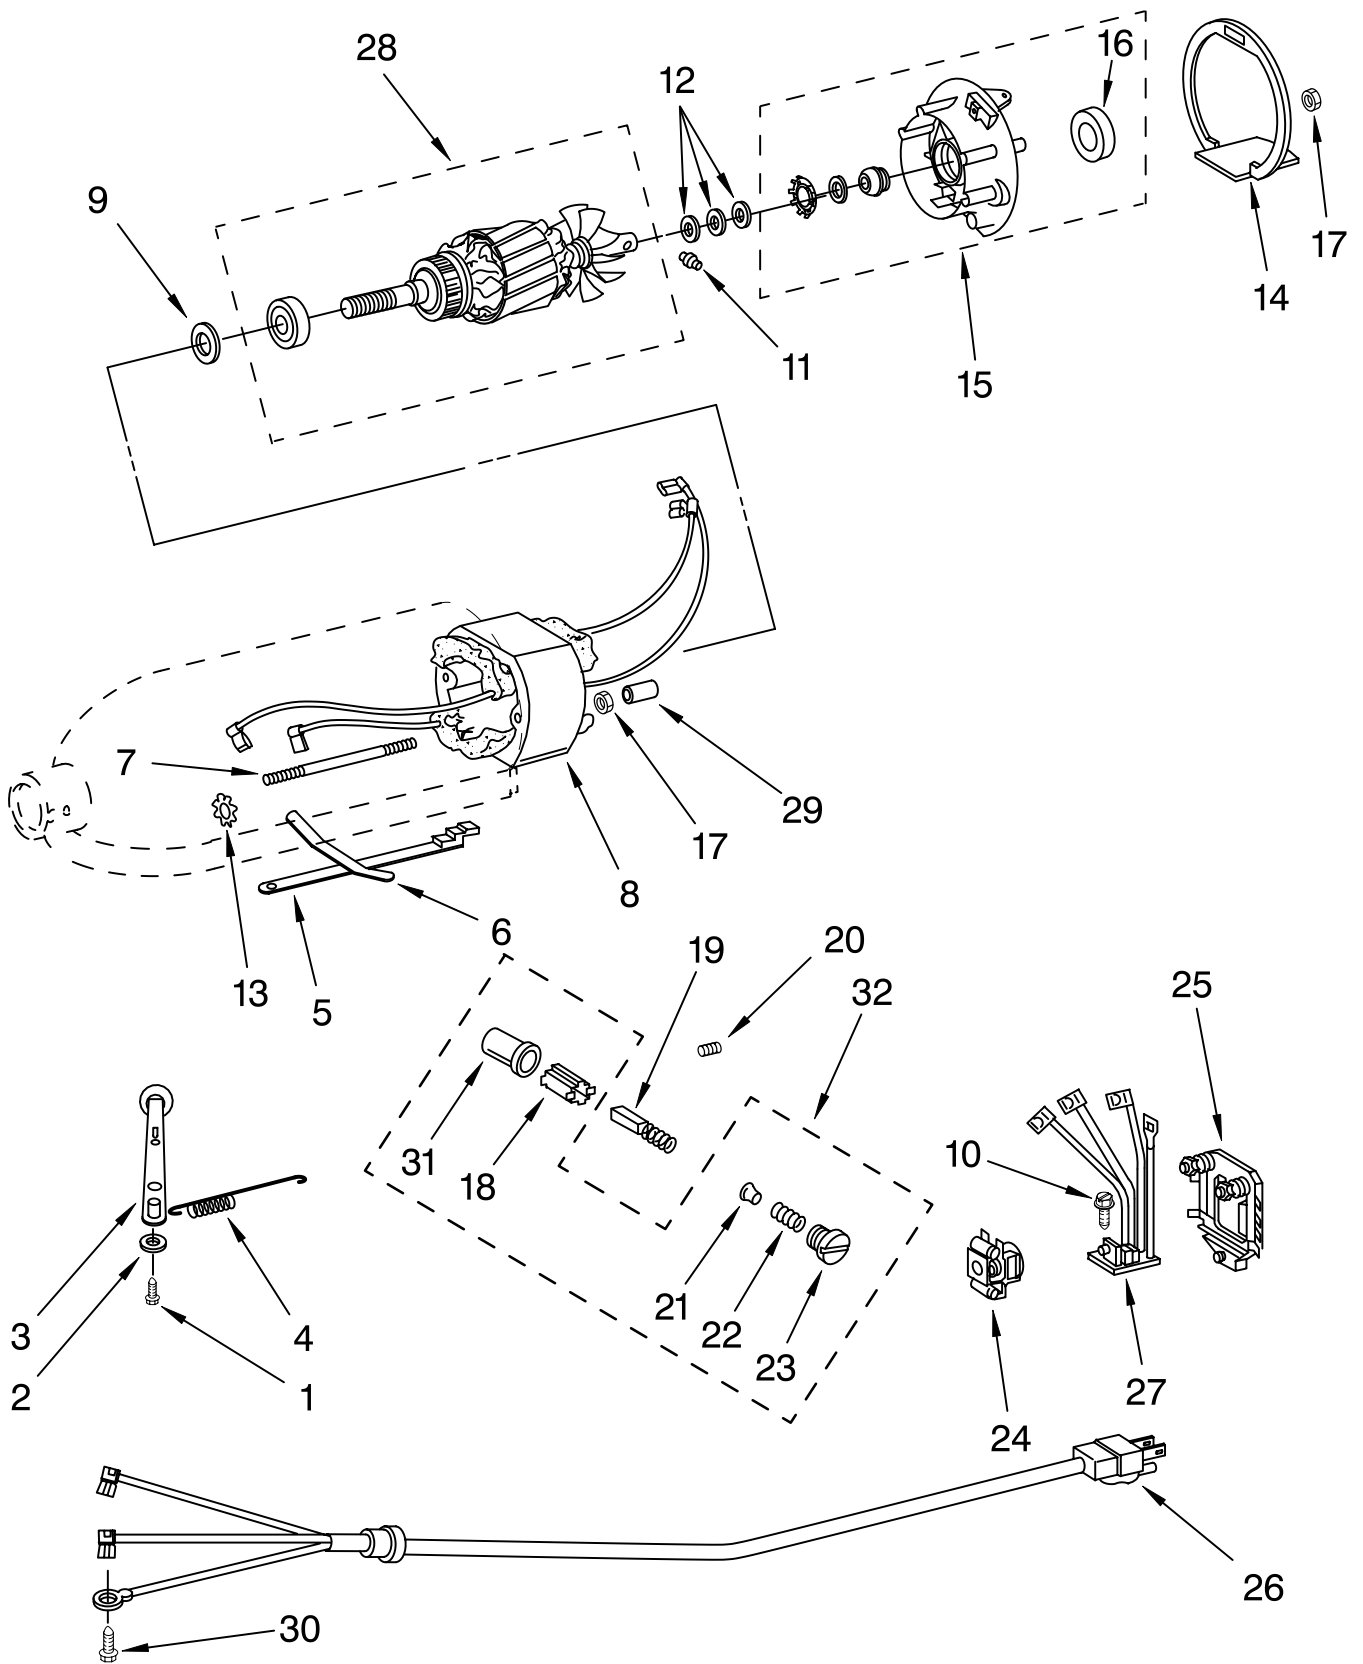

MOTOR AND CONTROL PARTS

For Variations of Model: 5K45SS__3

FOR ORDERING INFORMATION REFER TO PARTS PRICE LIST

MOTOR AND CONTROL PARTS

For Variations of Model: 5K45SS__3

Illus. No.	Part No.	DESCRIPTION	Illus. No.	Part No.	DESCRIPTION	Illus. No.	Part No.	DESCRIPTION
1	110679	Screw, Pivot	15	3180526	Bracket, Bearing Asm.	25	240904-2	Control Plate Assembly
2	116241	Washer, Spring	16	3180238	Washer	26		Cord, Power
3	9709276	Switch Lever And Stud	17	8533905	Nut, Machine		9702318	White (European)
4	3183690	Spring, Lock Lever	18	240680	Insert, Brush Holder	27	9706596	Board, Phase Control
5	3184176	Speed Link & Cam	19	9706416	Brush, Carbon	28	9708316	Armature & Bearing Assy (240V)
6	240205	Spring, Flat	20	9707926	Screw, Set	29	4162634	Sleeve, Motor Stud
7	240769	Screw, Stator	21	116286	Cap, Spring Seat	30	3184086	Screw
8	9701670	Field Assembly	22	116287	Spring, Cap	31	3179908	Housing, Brush Holder
9	9704324	Washer, Ball Bearing (Front)	23	3184212	Cap, Brush Holder Black	32	4162546	Brush Holder Assembly
10	W10068260	Screw	24	17830	Governor Assembly			
11	16998	Stud, Governor Drive						
12	3180162	Washer, Spacing						
13	W10068270	Washer						
14	3184356	Seal, End						

FOR ORDERING INFORMATION REFER TO PARTS PRICE LIST