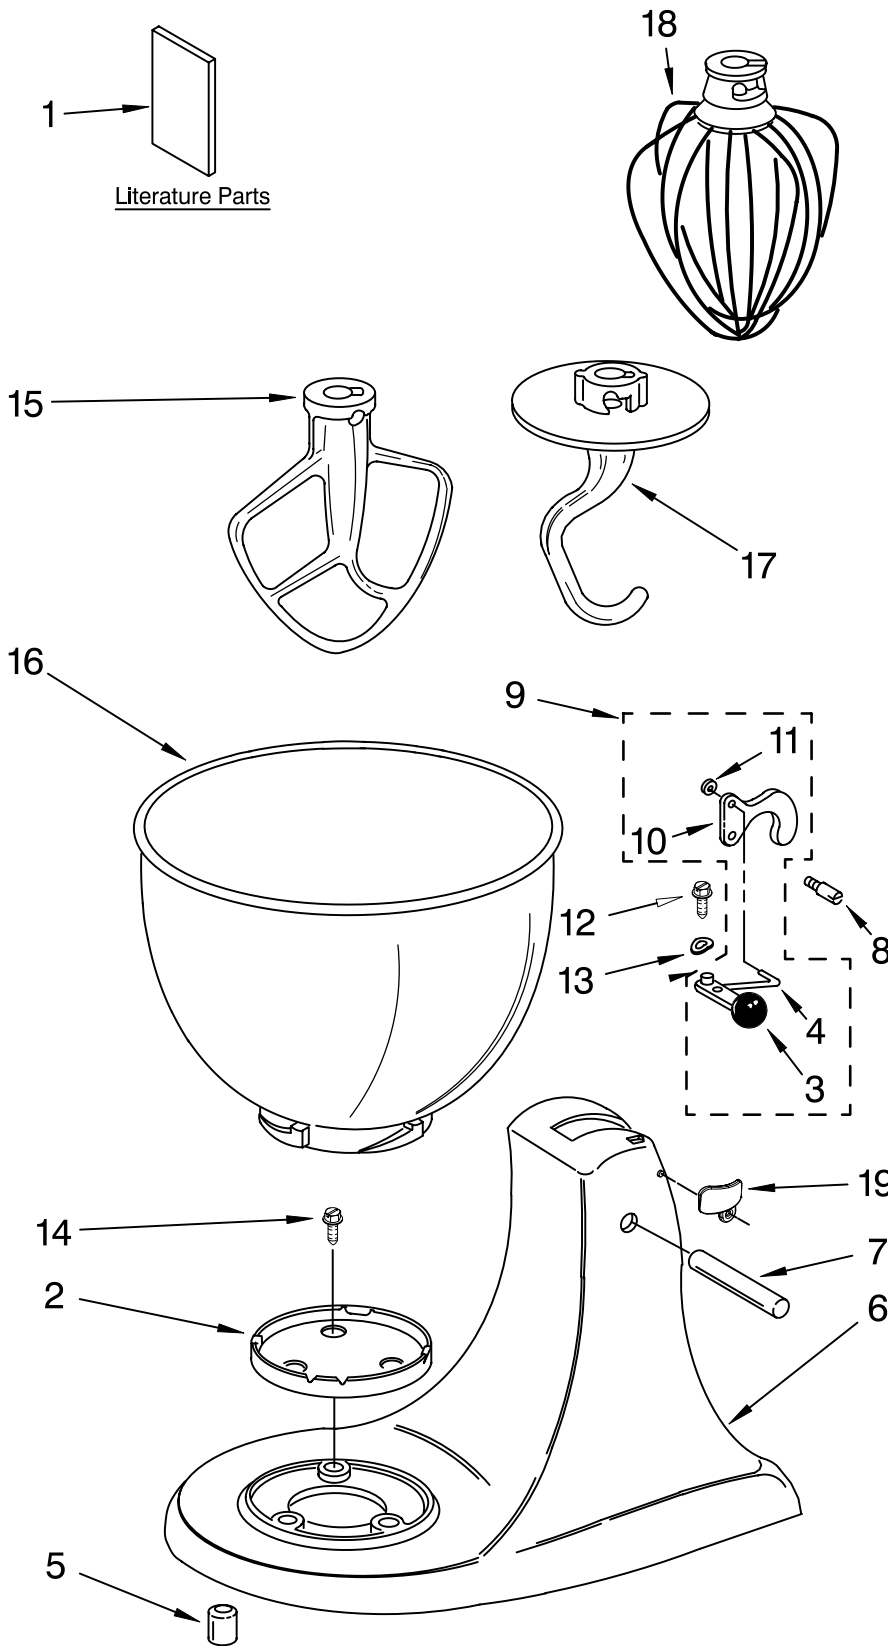

FOR ORDERING INFORMATION REFER TO PARTS PRICE LIST

BASE AND PEDESTAL UNIT

For Variations of Model: 5K45SS__3

Illus. No.	Part No.	DESCRIPTION
1		Literature
	9709851	Use & Care Guide
	8212389	Repair Parts List
2	4162529	Screw Cap Kit
3	9709267	Lever, Latch
4	24450	Link, Latch
5	115792	Foot
6	**	Pedestal & Foot
7	16910	Pin, Hinge
8	103993	Screw, Latch Bearing
9	3184200	Latch, Link & Lever Assembly
10	9709055	Latch
11	8533912	Washer
12	110679	Screw
13	116241	Washer, Spring
14	3400020	Screw
15	9708470	Beater, Flat
16	4169926	Bowl And Base (4 1/2 Qt.)
17	9708471	Dough Hook
18	9706446	Wire Whip
19		Headlock
	3184262	White

For Variations of Model: 5K45SS__3

Illus. No.	Part No.	DESCRIPTION	Illus. No.	Part No.	DESCRIPTION	Illus. No.	Part No.	DESCRIPTION
1	110679	Screw, Pivot	15	3180526	Bracket, Bearing Asm.	25	240904-2	Control Plate Assembly
2	116241	Washer, Spring	16	3180238	Washer	26		Cord, Power
3	9709276	Switch Lever And Stud	17	8533905	Nut, Machine		9702318	White (European)
4	3183690	Spring, Lock Lever	18	240680	Insert, Brush Holder	27	9706596	Board, Phase Control
5	3184176	Speed Link & Cam	19	9706416	Brush, Carbon	28	9708316	Armature & Bearing Assy (240V)
6	240205	Spring, Flat	20	9707926	Screw, Set	29	4162634	Sleeve, Motor Stud
7	240769	Screw, Stator	21	116286	Cap, Spring Seat	30	3184086	Screw
8	9701670	Field Assembly	22	116287	Spring, Cap	31	3179908	Housing, Brush Holder
9	9704324	Washer, Ball Bearing (Front)	23	3184212	Cap, Brush Holder Black	32	4162546	Brush Holder Assembly
10	W10068260	Screw	24	17830	Governor Assembly			
11	16998	Stud, Governor Drive						
12	3180162	Washer, Spacing						
13	W10068270	Washer						
14	3184356	Seal, End						