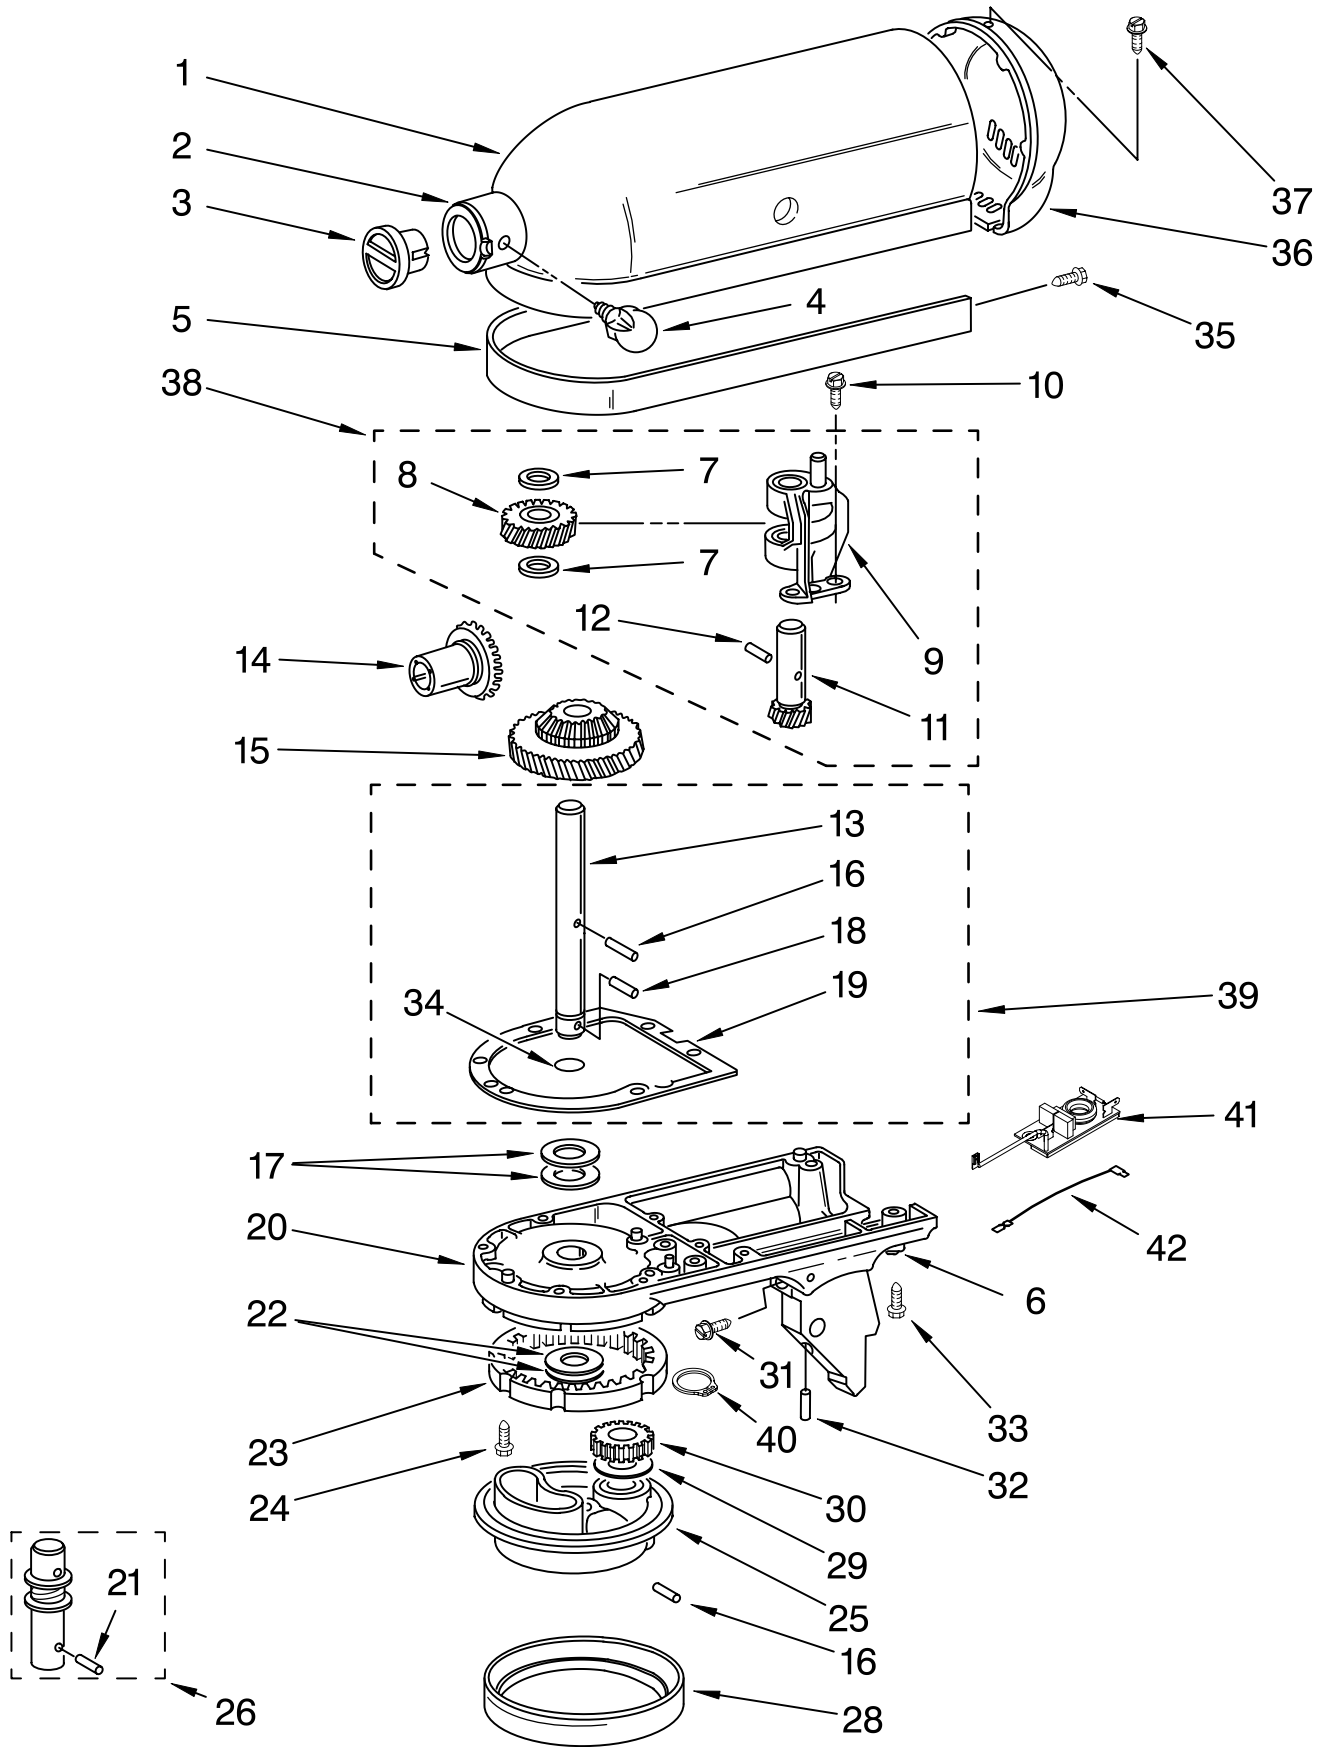

CASE, GEARING AND PLANETARY UNIT

For Variations of Model: 5K45SS__3

FOR ORDERING INFORMATION REFER TO PARTS PRICE LIST

CASE, GEARING AND PLANETARY UNIT

For Variations of Model: 5K45SS__3

Illus. No.	Part No.	DESCRIPTION	Illus. No.	Part No.	DESCRIPTION	Illus. No.	Part No.	DESCRIPTION
1	**	Gearcase Motor Housing	15	9709627	Bevel Pinion & Center Gear	29	9706090	Washer, Shim
2	16897	Ring, Attachment Hub	16	240018-1	Pin (Vertical Center Shaft)	30	9703903	Pinion, Gear
3	242765-2	Cap, Attachemnt Hub	17	3180163	Washer, Fiber	31	89411	Screw
4	9709194	Thumb Screw	18	9705443	Pin, Groove	32	3400203	Screw, Set
5	**	Band, Trim	19	4162324	Gasket, Transmission Case	33	3400025	Screw
6	8533914	Lock Washer	20	**	Lower Gear Case	34	67500-55	"O" Ring
7	3180161	Washer, Shim	21	9704677	Pin, Groove	35	311932	Screw, Self Tapping
8	4162897	Worm Gear	22	3180163	Washer, Fiber	36	**	Cover, End
9	240308	Worm Gear Bracket And Bearing	23	9703904	Gear, Internal	37	4162914	Screw
10	3400022	Screw	24	103994	Screw, Special	38	240309-2	Worm & Pinion Gears Assembly
11	240210-2	Gear, Shaft and Pinion	25	**	Planetary	39	4160474	Center Shaft & "O" Ring
12	9705444	Pin (Worm Gear)	26	3184052	Agitator Shaft Assembly	40	9703438	Ring
13	240026	Shaft, Vertical Center	28	240285	Ring, Planetary Drip	41	9705132	RFI Filter
14	9705130	Gear, Attachment Hub Bevel				42	9702311	Lead, Filter (to Control Board)

**Refer to Page 2
Color Variation Parts

FOR ORDERING INFORMATION REFER TO PARTS PRICE LIST