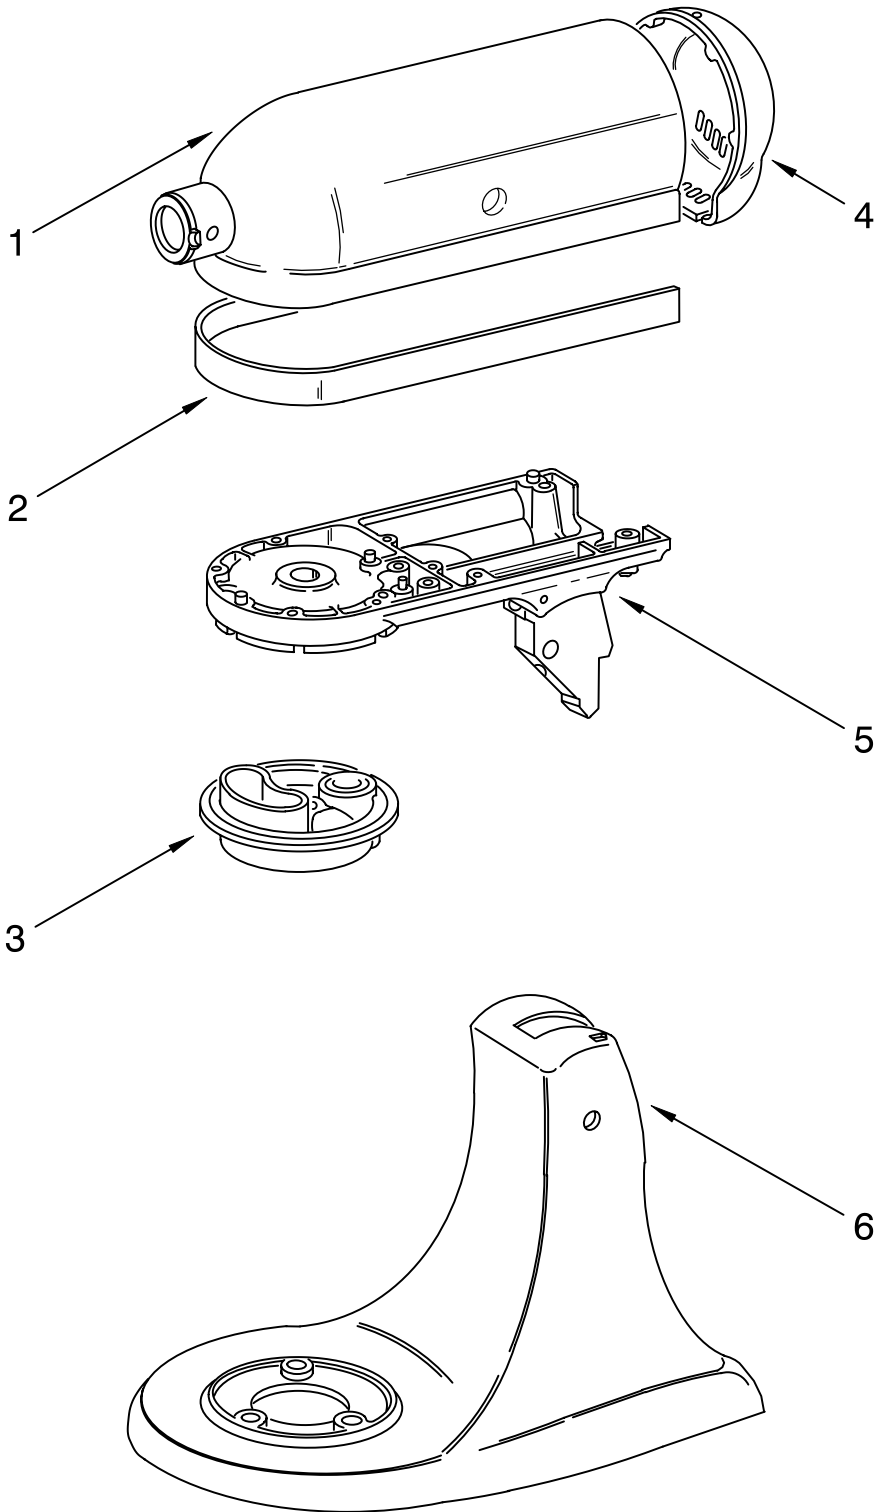

FOR CUSTOMER SATISFACTION ALWAYS USE
FACTORY SPECIFICATION PARTS

COLOR VARIATION PARTS

For Variations of Model: 5K45SS__3

Illus. No.	Part No.	DESCRIPTION
1	240291-1	Motor Housing White
2	9704635	Trim Band Black
3	240286-1	Planetary White
4	240253-1	End Cover White
5	240350-4	Lower Gearcase White
6	3184273	Pedestal & Foot White

For Variations of Model: 5K45SS__3

Illus. No.	Part No.	DESCRIPTION	Illus. No.	Part No.	DESCRIPTION	Illus. No.	Part No.	DESCRIPTION
1	110679	Screw, Pivot	15	3180526	Bracket, Bearing Asm.	25	240904-2	Control Plate Assembly
2	116241	Washer, Spring	16	3180238	Washer	26		Cord, Power
3	9709276	Switch Lever And Stud	17	8533905	Nut, Machine		9702318	White (European)
4	3183690	Spring, Lock Lever	18	240680	Insert, Brush Holder	27	9706596	Board, Phase Control
5	3184176	Speed Link & Cam	19	9706416	Brush, Carbon	28	9708316	Armature & Bearing Assy (240V)
6	240205	Spring, Flat	20	9707926	Screw, Set	29	4162634	Sleeve, Motor Stud
7	240769	Screw, Stator	21	116286	Cap, Spring Seat	30	3184086	Screw
8	9701670	Field Assembly	22	116287	Spring, Cap	31	3179908	Housing, Brush Holder
9	9704324	Washer, Ball Bearing (Front)	23	3184212	Cap, Brush Holder Black	32	4162546	Brush Holder Assembly
10	W10068260	Screw	24	17830	Governor Assembly			
11	16998	Stud, Governor Drive						
12	3180162	Washer, Spacing						
13	W10068270	Washer						
14	3184356	Seal, End						