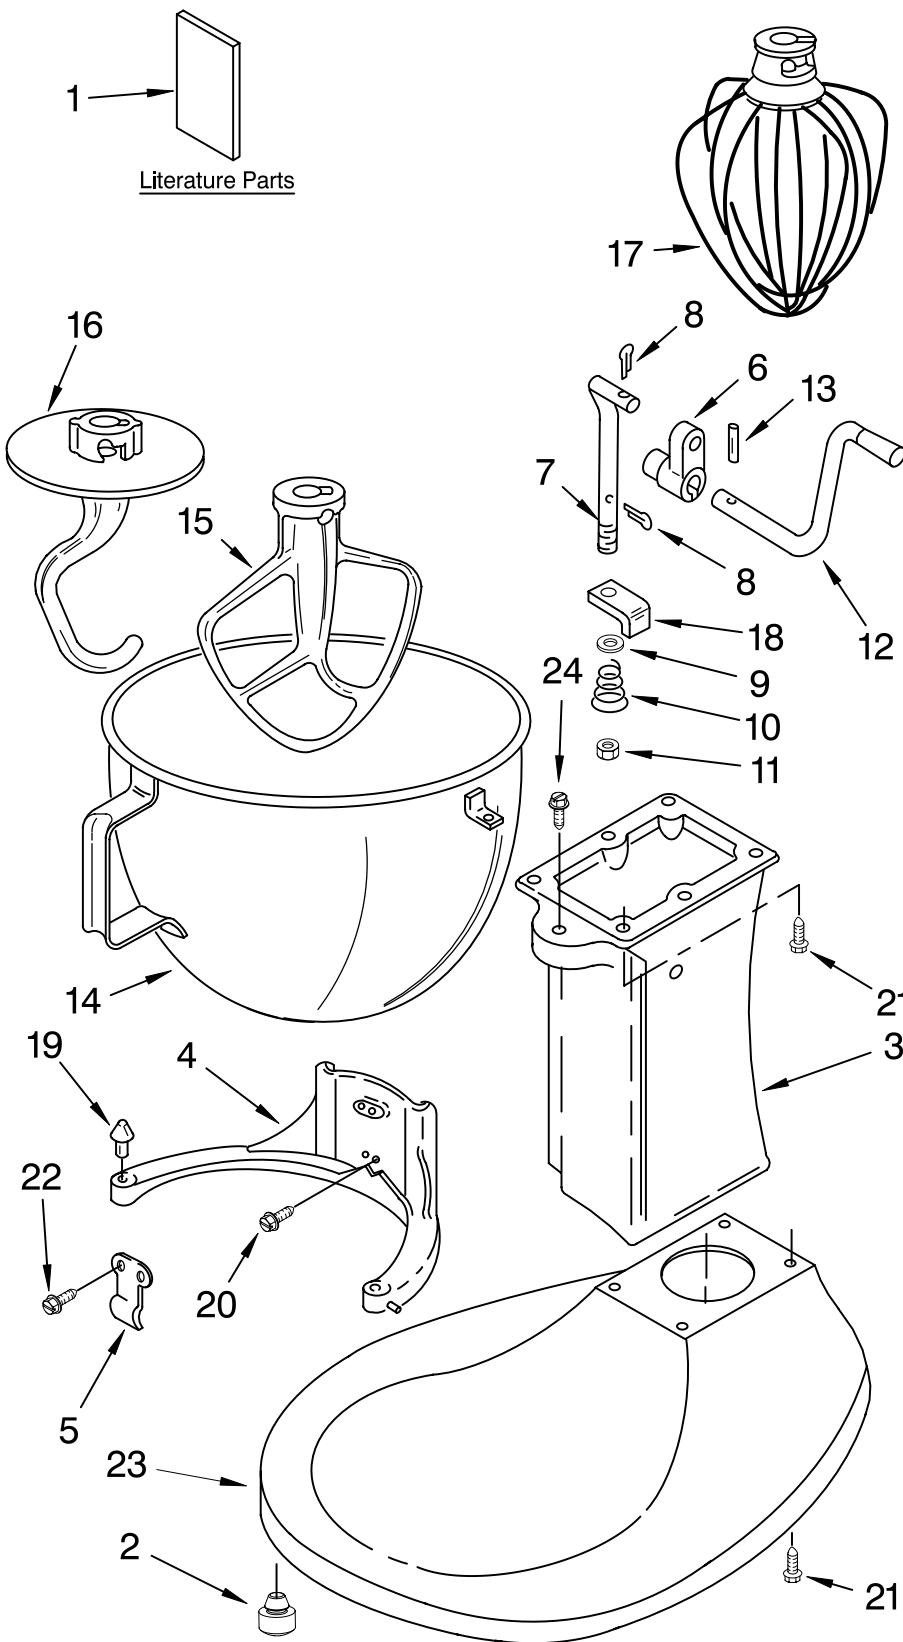

FOR ORDERING INFORMATION REFER TO PARTS PRICE LIST

BASE AND PEDESTAL UNIT

FOR MODEL: 5K5SSA__1

Illus. No.	Part No.	DESCRIPTION
1		Literature Parts
		Use & Care Guide
	9705170	European
	8212359	Repair Parts List
2	9708649	Foot, Rubber
3	**	Column Assembly
4	**	Bowl Support
5	3182857	Latch, Bowl Spring
6	241764	Arm, Bowl Lift
7	4159620	Rod, Bowl Lift
8	9704608	Pin, Cotter
9	4159514	Washer
10	4159622	Spring
11	8533907	Nut
12	4159615	Handle, Bowl Lift
13	9703442	Roll Pin
14	4162116	Bowl (5 Qt)
15	9707670	Beater, Flat
16	9707672	Hook, Dough
17	9704309	Whip, Wire
18	4162022	Bracket, Bowl Lift
19	4162028	Pin, Bowl
20	3400018	Screw
21	240912	Screw
22	3400024	Screw
23	**	Base & Foot Assy
24	3182904	Screw

FOR MODEL: 5K5SSA__1

Illus. No.	Part No.	DESCRIPTION
1	110679	Screw
2	116241	Washer, Spring
3	9709276	Control Lever Asy Black
4	3183680	Spring, Control Plate
5	3184176	Speed Link & Cam
6	240205	Spring, Flat
7	240769	Screw, Stator
8	9701670	Field Assembly
10	9704324	Washer, Ball Bearing (Front)
11	W10068270	Washer
12	W10068260	Screw
13	16998	Stud, Governor Drive
14	3180162	Washer
15	3184356	Seal, End
16	3180526	Bracket, Bearing Assembly
17	8533905	Nut, Machine
18	240680	Insert, Brush Holder
19	9706416	Brush & Spring Assembly
20	9707926	Screw
21	116286	Cap, Seat Spring
22	116287	Spring, Cap
23	3184212	Cap, Brush Holder Black
24	17830	Governor Assembly
25	240904-2	Control Plate Assembly
26	9702368	Cord, Power White
27	9706596	Phase Control Board Assembly
28	9708316	Armature & Bearing (240V)
29	4162634	Sleeve, Motor Stud
30	3184609	Screw
31	3179908	Housing, Brush Holder
32	4162546	Holder, Brush Asm