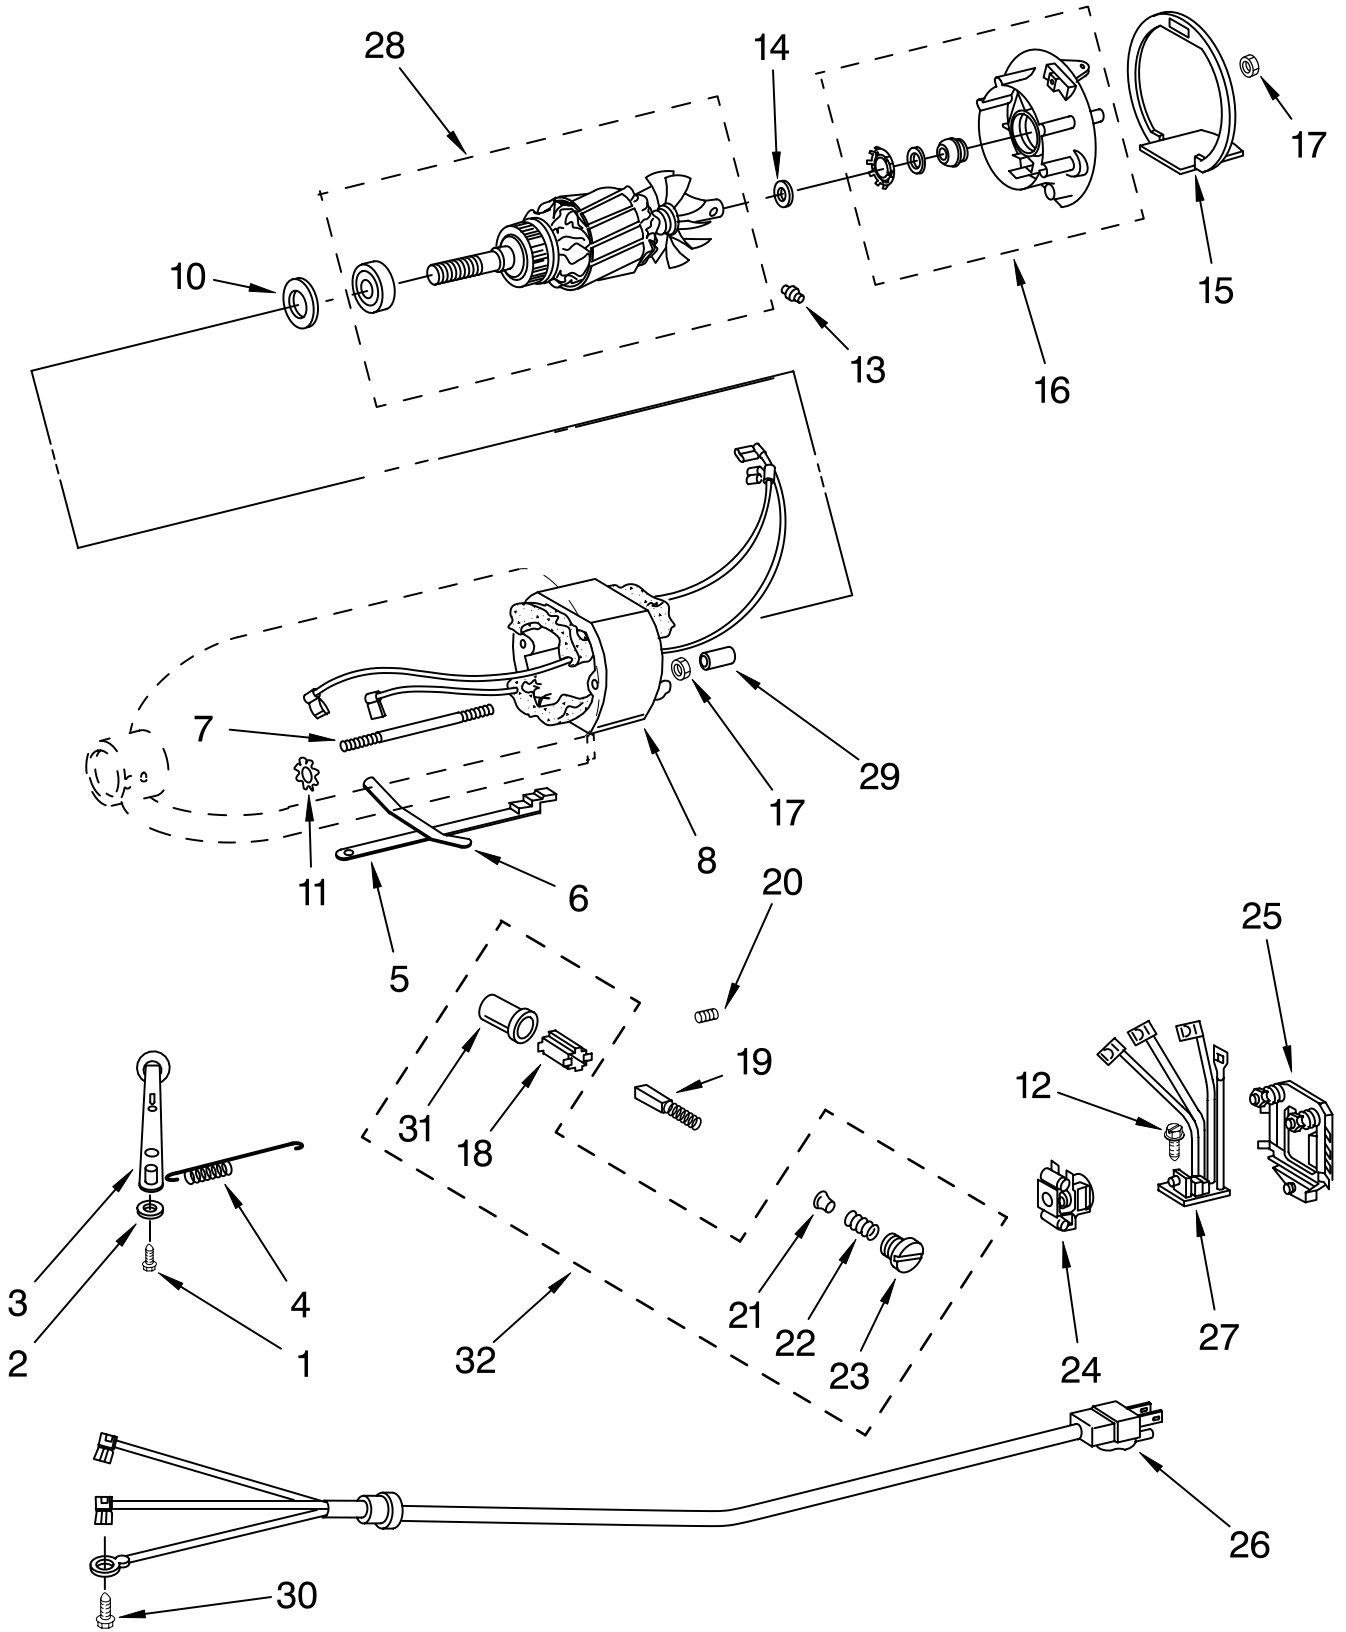

MOTOR AND CONTROL PARTS

FOR MODEL: 5K5SSA__1

FOR ORDERING INFORMATION REFER TO PARTS PRICE LIST

MOTOR AND CONTROL PARTS

FOR MODEL: 5K5SSA__1

Illus. No.	Part No.	DESCRIPTION
1	110679	Screw
2	116241	Washer, Spring
3	9709276	Control Lever Asy Black
4	3183680	Spring, Control Plate
5	3184176	Speed Link & Cam
6	240205	Spring, Flat
7	240769	Screw, Stator
8	9701670	Field Assembly
10	9704324	Washer, Ball Bearing (Front)
11	W10068270	Washer
12	W10068260	Screw
13	16998	Stud, Governor Drive
14	3180162	Washer
15	3184356	Seal, End
16	3180526	Bracket, Bearing Assembly
17	8533905	Nut, Machine
18	240680	Insert, Brush Holder
19	9706416	Brush & Spring Assembly
20	9707926	Screw
21	116286	Cap, Seat Spring
22	116287	Spring, Cap
23	3184212	Cap, Brush Holder Black
24	17830	Governor Assembly
25	240904-2	Control Plate Assembly
26	9702368	Cord, Power White
27	9706596	Phase Control Board Assembly
28	9708316	Armature & Bearing (240V)
29	4162634	Sleeve, Motor Stud
30	3184609	Screw
31	3179908	Housing, Brush Holder
32	4162546	Holder, Brush Asm

FOR ORDERING INFORMATION REFER TO PARTS PRICE LIST