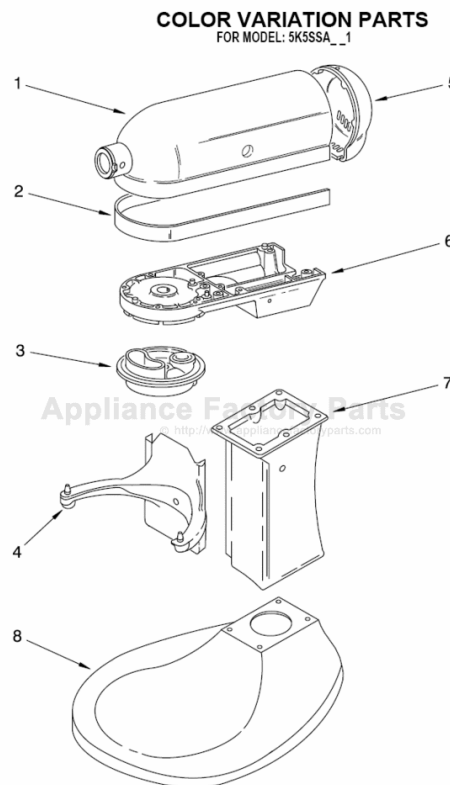

[Find Your KITCHENAID Mixer Parts - Select From 532 Models](#)

----- Manual continues below -----