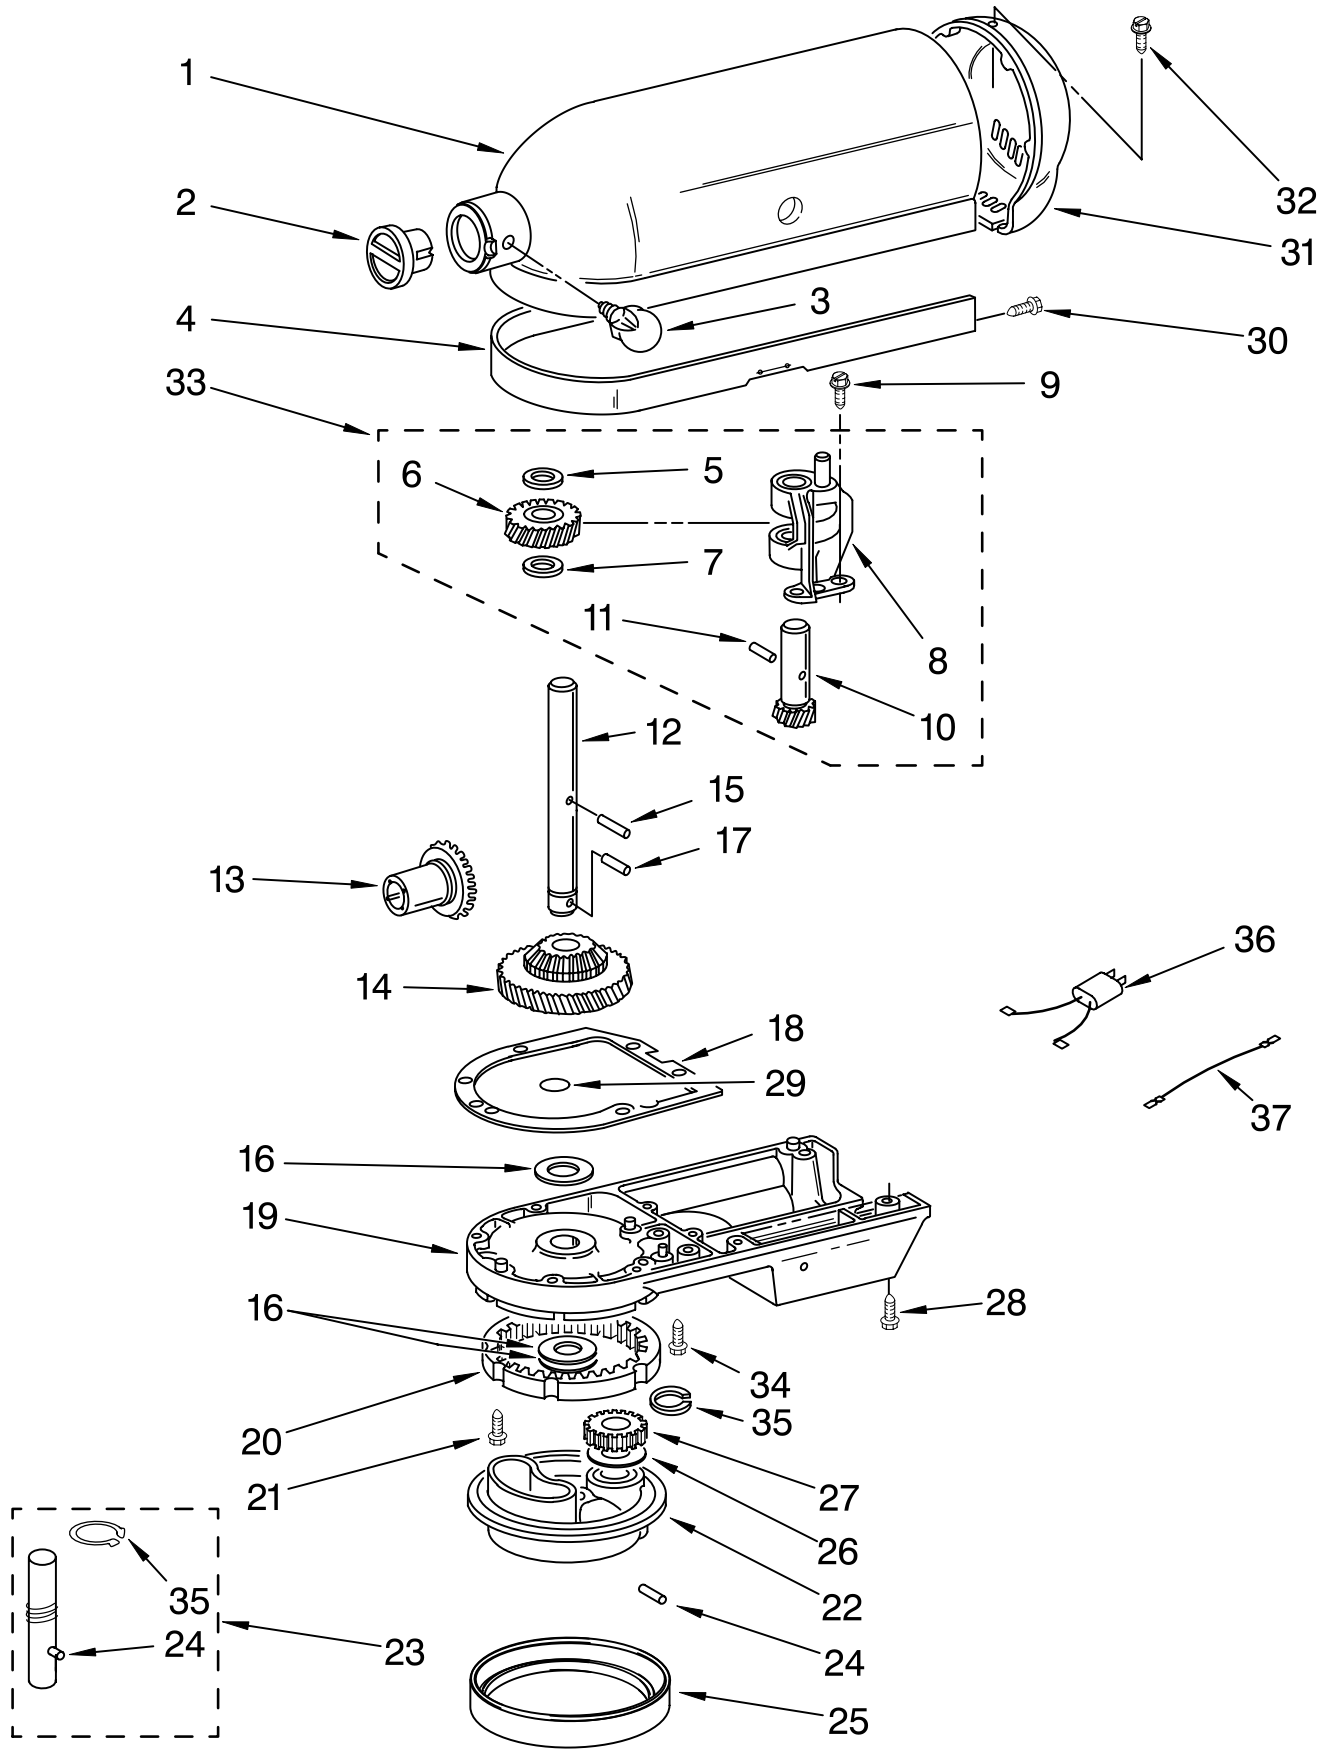

CASE, GEARING AND PLANETARY UNIT

FOR MODEL: 5K5SSA__1

FOR ORDERING INFORMATION REFER TO PARTS PRICE LIST

CASE, GEARING AND PLANETARY UNIT

FOR MODEL: 5K5SSA__1

Illus. No.	Part No.	DESCRIPTION
1	**	Gearcase Motor Housing
2		Cap, Attachment Hub
	242765-2	Chrome
3		Thumb Screw
	9709194	Black
4	**	Band, Trim
5	3180161	Washer, Fiber
6	4162897	Gear, Worm
7	3180161	Washer, Fiber
8	240308	Bracket, Worm Gear (Incl. Bearing)
9	3400022	Screw And L.W. Assy.
10	240210-2	Shaft & Pinion
11	9705444	Pin
12	240026	Shaft, Vertical Center
13	9705130	Gear, Attachment Hub
14	9709627	Gear, Bevel Pinion & Center
15	240018-1	Pin, Agitator Shaft
16	3180163	Washer, Shim
17	9705443	Pin
18	4162324	Gasket, Transmission
19	**	Lower Gear Case
20	9703904	Gear, Internal
21	103994	Screw
22	**	Planetary
23	3184052	Agitator Shaft
24	9704677	Pin, Groove
25	240285	Ring, Planetary Drip
26	9706090	Washer
27	9703903	Pinion, Gear (Agitator Shaft)
28	3400025	Screw
29	67500-55	"O" Ring
30	311932	Screw
31	**	Cover, End
32	4162914	Screw
33	240309-2	Gear, Worm Assy
34	3400026	Screw
35	9703438	Ring, Retaining
36	9705132	RFI Filter
37	9702311	Lead, Filter

**Refer to Page 2
Color Variation Parts

FOR ORDERING INFORMATION REFER TO PARTS PRICE LIST