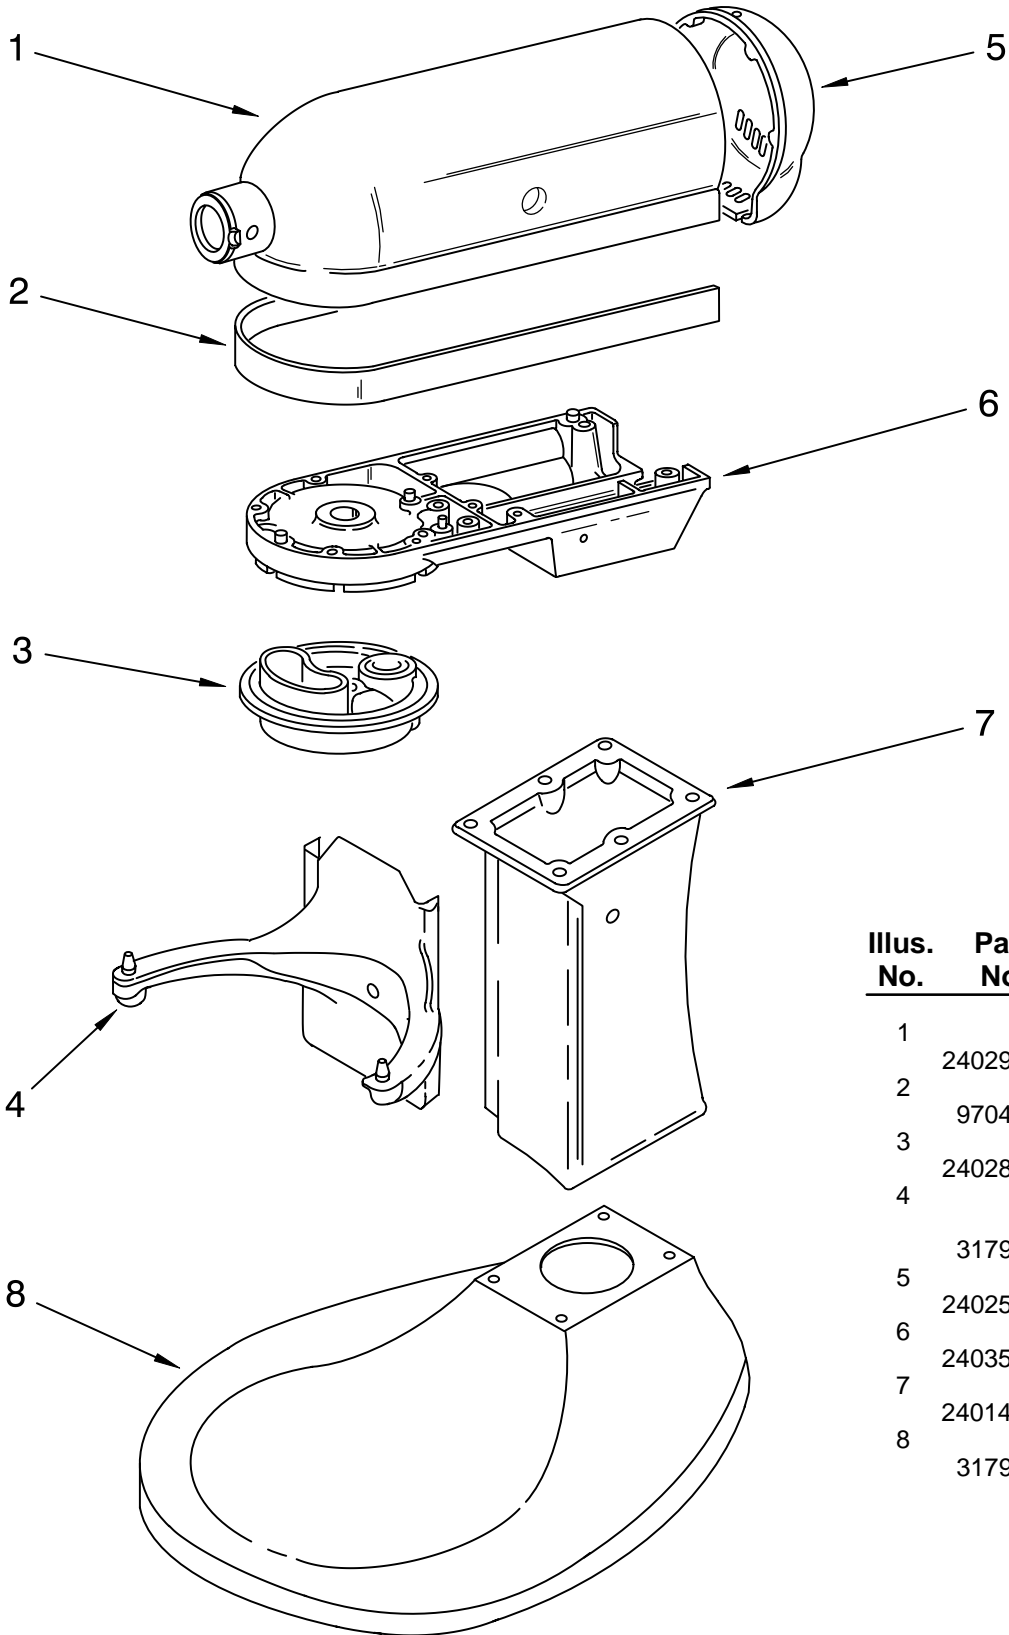

COLOR VARIATION PARTS

FOR MODEL: 5K5SSA_1

Illus. No.	Part No.	DESCRIPTION
1	240291-1	Motor Housing White
2	9704817	Trim Band Brushed Alum
3	240286-1	Planetary White
4	3179300	Bowl Support & Pins White
5	240253-1	End Cover White
6	240354-3	Lower Gearcase White
7	240148-4	Column White
8	3179280	Base & Foot Assy White

FOR ORDERING INFORMATION REFER TO PARTS PRICE LIST