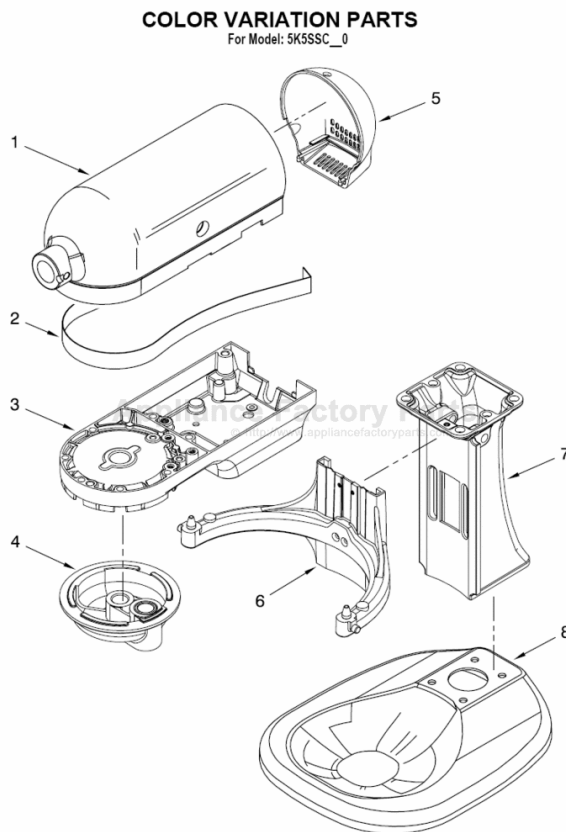

[Find Your KITCHENAID Mixer Parts - Select From 532 Models](#)

----- Manual continues below -----