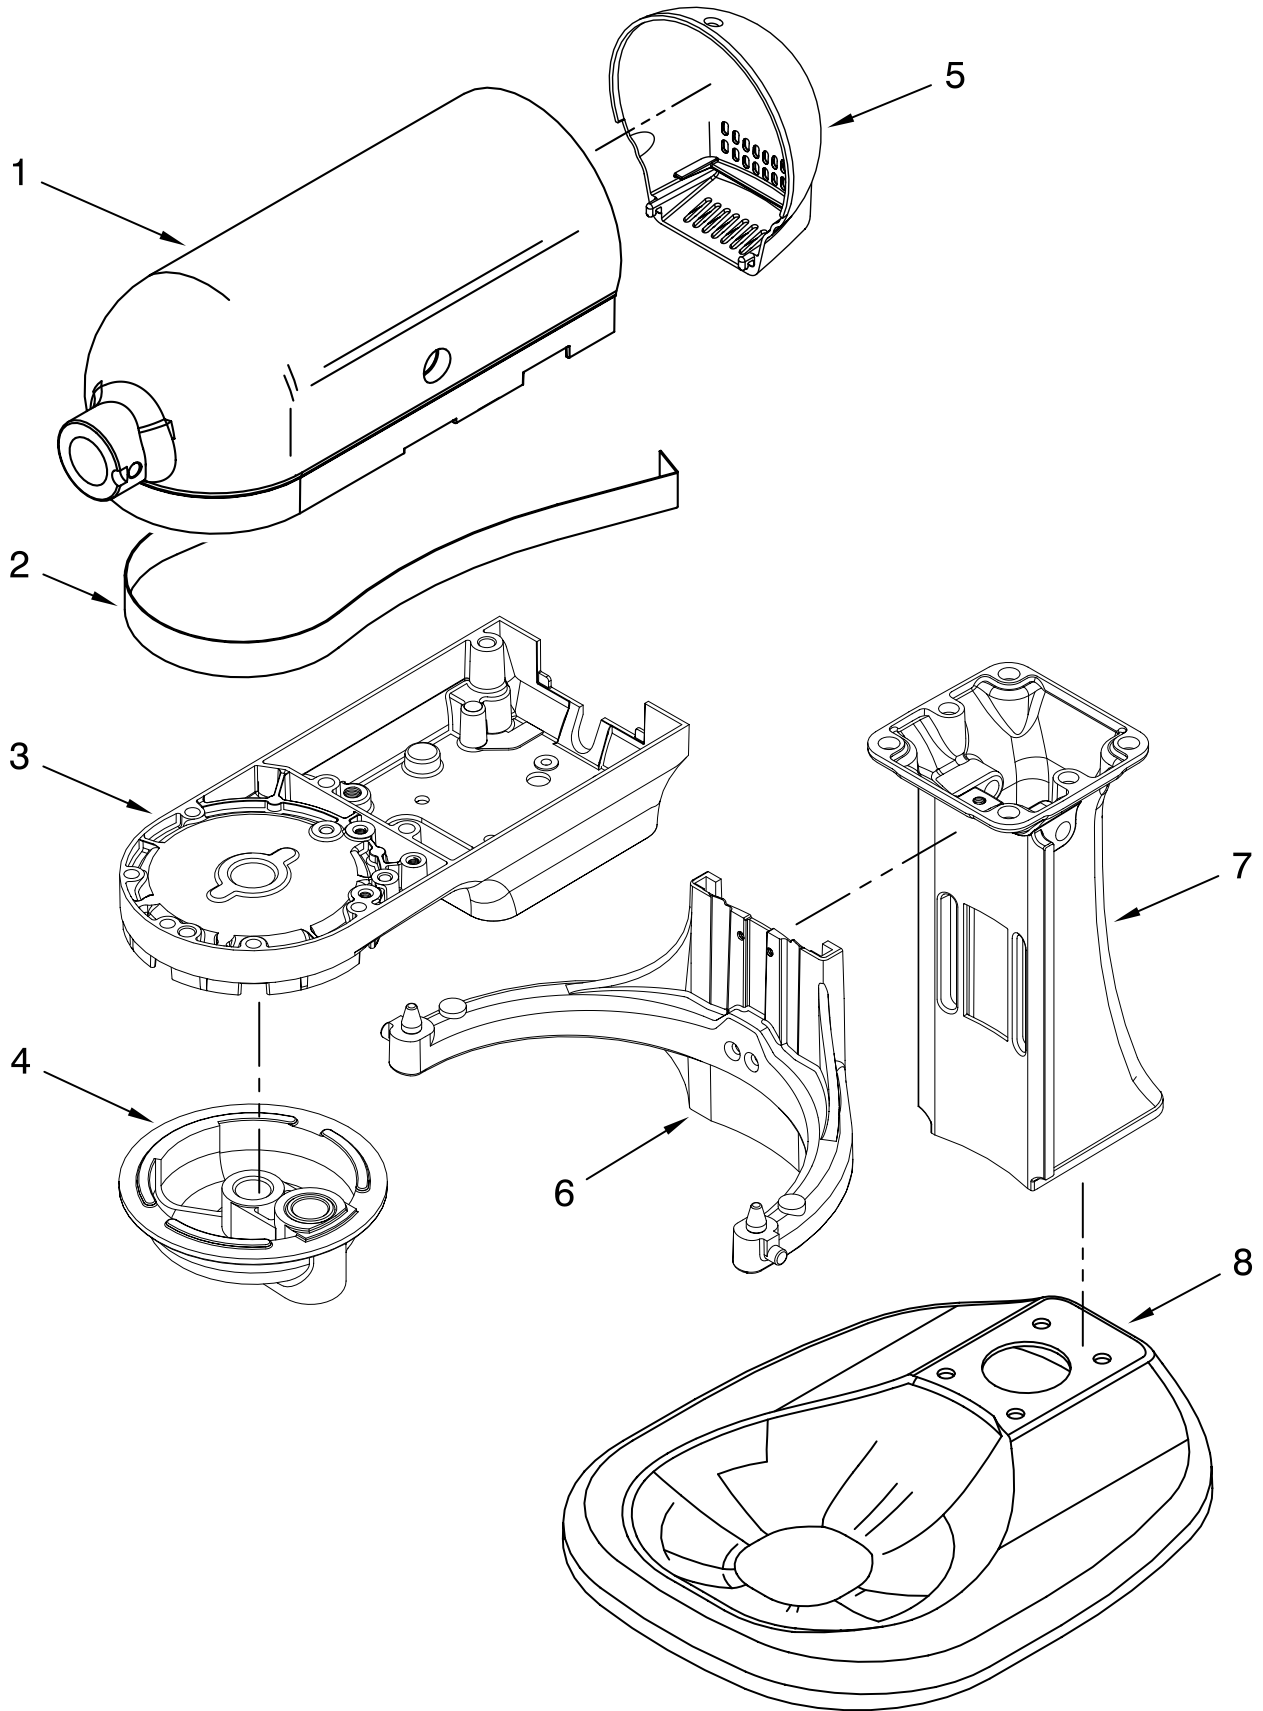

COLOR VARIATION PARTS

For Model: 5K5SSC_0

FOR ORDERING INFORMATION REFER TO PARTS PRICE LIST

COLOR VARIATION PARTS

For Model: 5K5SSC__0

Illus. No.	Part No.	DESCRIPTION
1	240291-1	Motor Housing White
2	W10190238	Trim Band Black
3	240354-3	Lower Gearcase White
4	240286-1	Planetary White
5	240253-1	End Cover White
6	3179300	Bowl Support And Pins White
7	240148-4	Column White
8	3179280	Base & Foot Assembly White

Colors Subject To Change.
Any Color Not Listed is
No Longer Available.
If Additional Colors Are Added,
This Page Will Be Updated.

FOR ORDERING INFORMATION REFER TO PARTS PRICE LIST