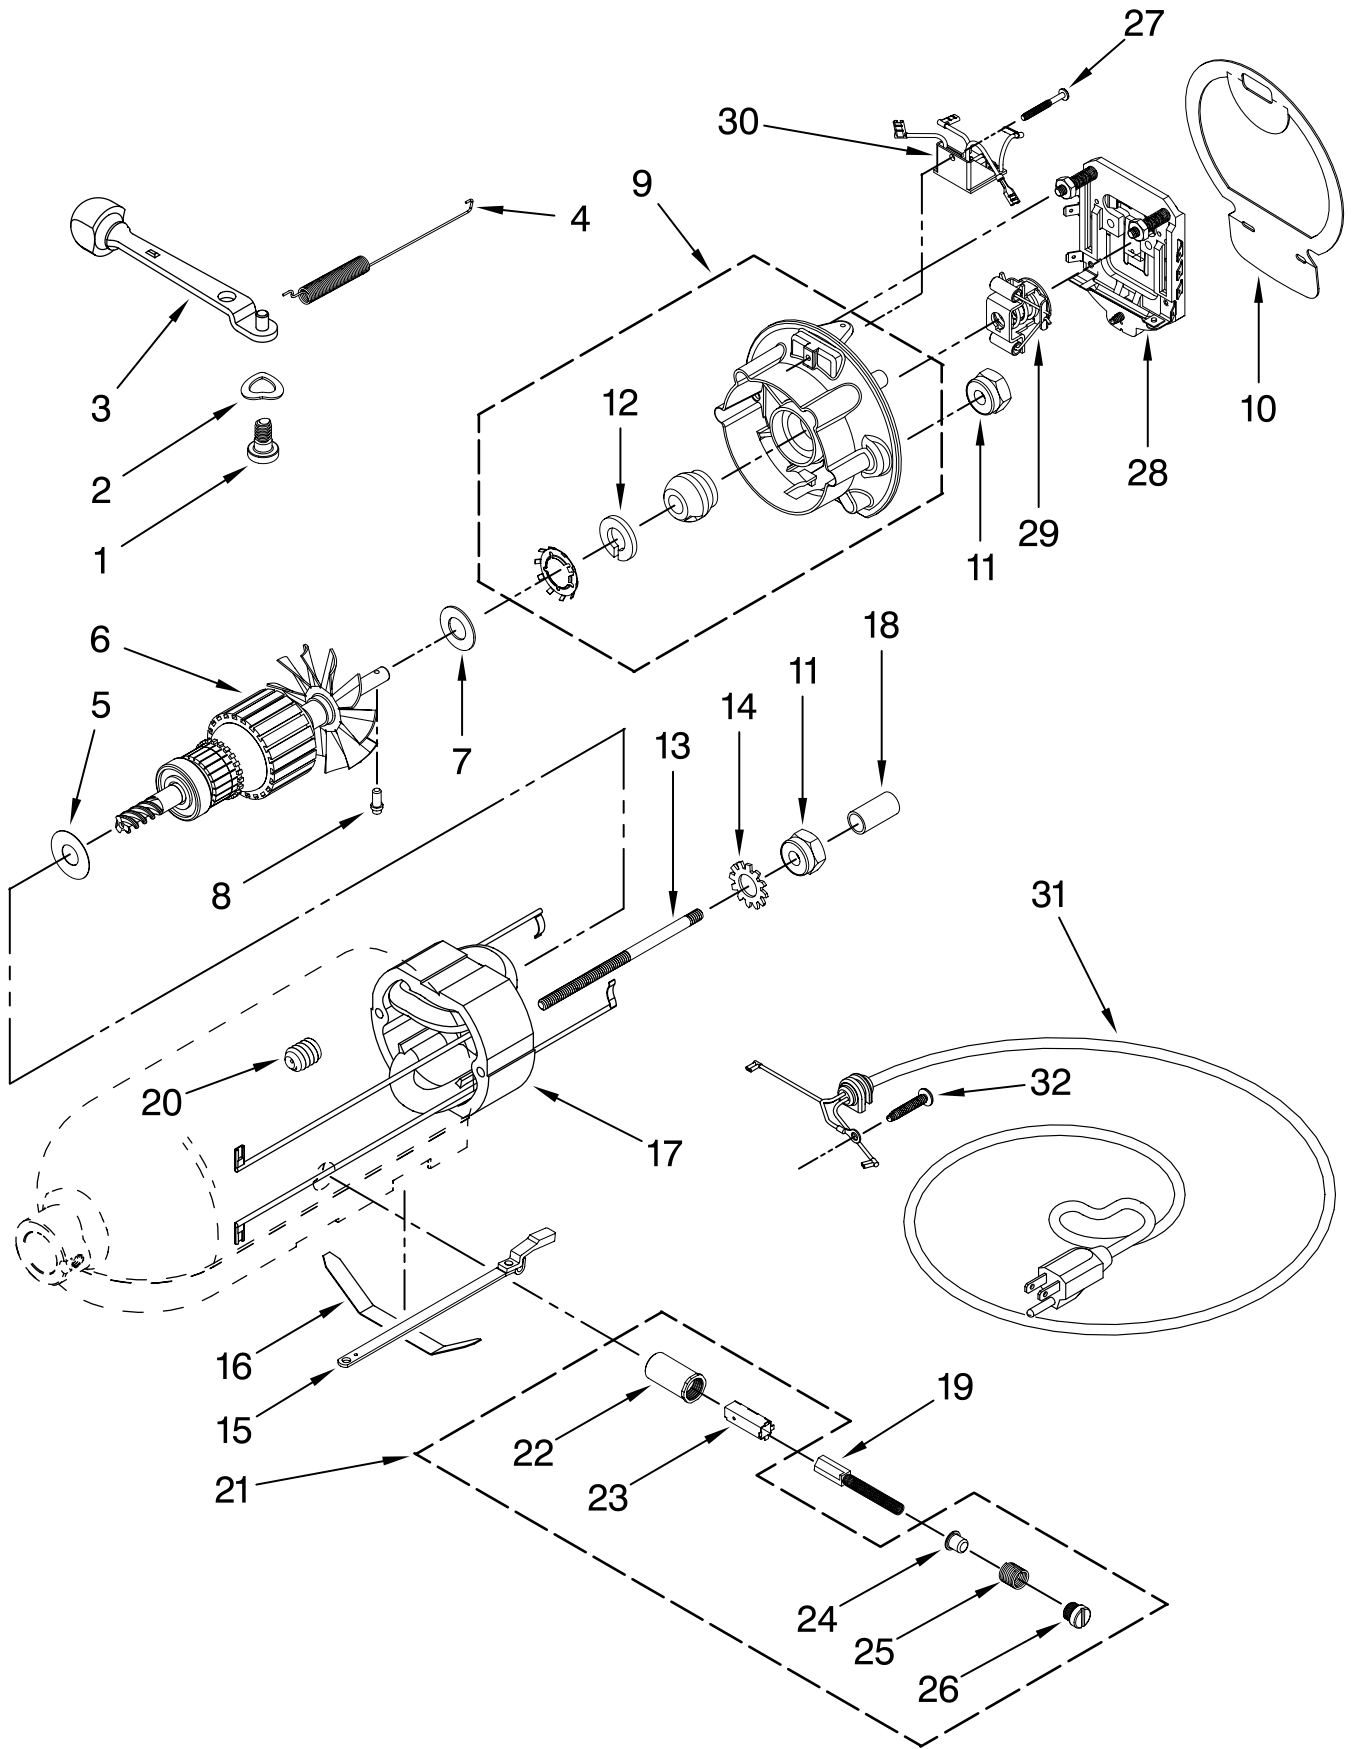

MOTOR AND CONTROL PARTS

For Model: 5K5SSC_0

FOR ORDERING INFORMATION REFER TO PARTS PRICE LIST

MOTOR AND CONTROL PARTS

For Model: 5K5SSC__0

Illus. No.	Part No.	DESCRIPTION
1	110679	Screw, Pivot
2	116241	Washer, Spring
3		Lever, Speed Control Assembly
	9709276	Black
4	3183680	Spring, Control Plate
5	9704324	Washer, Ball Bearing (Front)
6	9708316	Armature & Bearing Assembly
7	3180162	Washer
8	16998	Stud, Governor Drv
9	3180526	Bracket, Bearing Assembly
10	3184356	Seal, End
11	W10131078	Nut
12	3180238	Washer
13	240769	Screw, Stator
14	W10068270	Washer, Lock
15	3184176	Speed Link & Cam
16	240205	Spring, Flat
17	9701670	Field Assembly
18	4162634	Sleeve, Motor Stud
19	9706416	Brush & Spring Assembly
20	9707926	Screw, Set
21	4162546	Brush Holder Assy
22	3179908	Housing, Brush Holder
23	240680	Insert, Brush Holder
24	116286	Cap, Spring Seat
25	116287	Spring, Cap
26	3184212	Cap, Brush Holder
27	W10068260	Screw
28	W10119326	Control Plate Assembly
29	17830	Governor Assembly
30	9706596	Phase Control Board
31		Cord, Power
	W10240586	White
32	3184609	Screw, Self Tap

FOR ORDERING INFORMATION REFER TO PARTS PRICE LIST