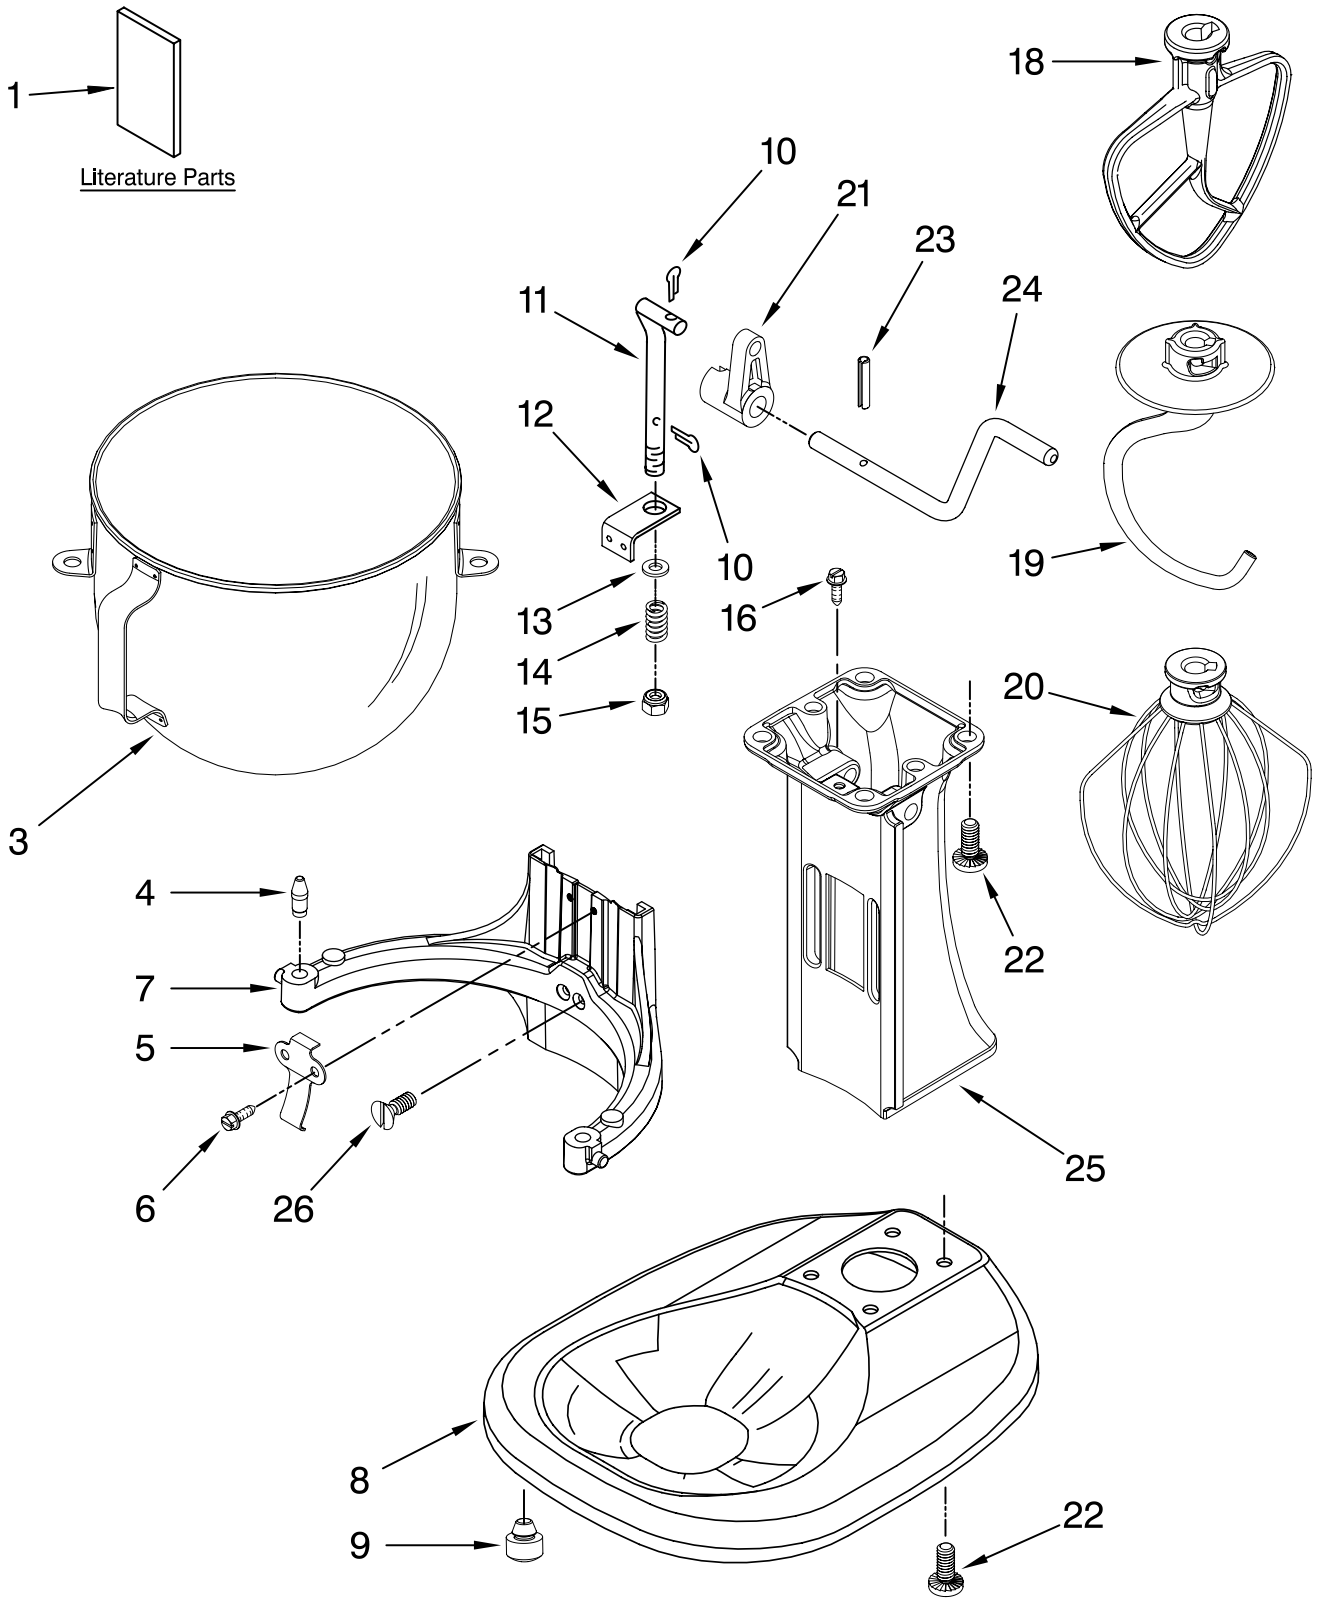

BASE AND PEDESTAL UNIT

For Model: 5K5SSC_0

FOR ORDERING INFORMATION REFER TO PARTS PRICE LIST

BASE AND PEDESTAL UNIT

For Model: 5K5SSC__0

Illus. No.	Part No.	DESCRIPTION
1		Literature Parts
	W10190231	Use & Care Guide
	W10247360	Repair Parts List
3	4162161	Bowl, 5 Qt.
4	240185	Pin, Bowl Locating
5	3182857	Latch, Bowl Spring
6	3400024	Screw
7	**	Bowl Support & Pns
8	**	Base & Foot Assy
9	9708649	Foot
10	9704608	Pin, Cotter
11	9085	Rod, Bowl Lift
12	240169	Bracket, Bowl Lift
13	WS00323	Washer
14	9237	Spring
15	8533907	Nut
16	3182904	Screw
18	9707670	Beater, Flat
19	9708033	Hook, Dough
20	9704309	Whip, Wire
21	241764	Arm, Bowl Lift
22	240912	Screw
23	9703442	Pin, Roll
24	9079	Handle, Bowl Lift
25	**	Column Assembly
26	3400018	Screw

**Refer to Page 3
Color Variation Parts

FOR ORDERING INFORMATION REFER TO PARTS PRICE LIST