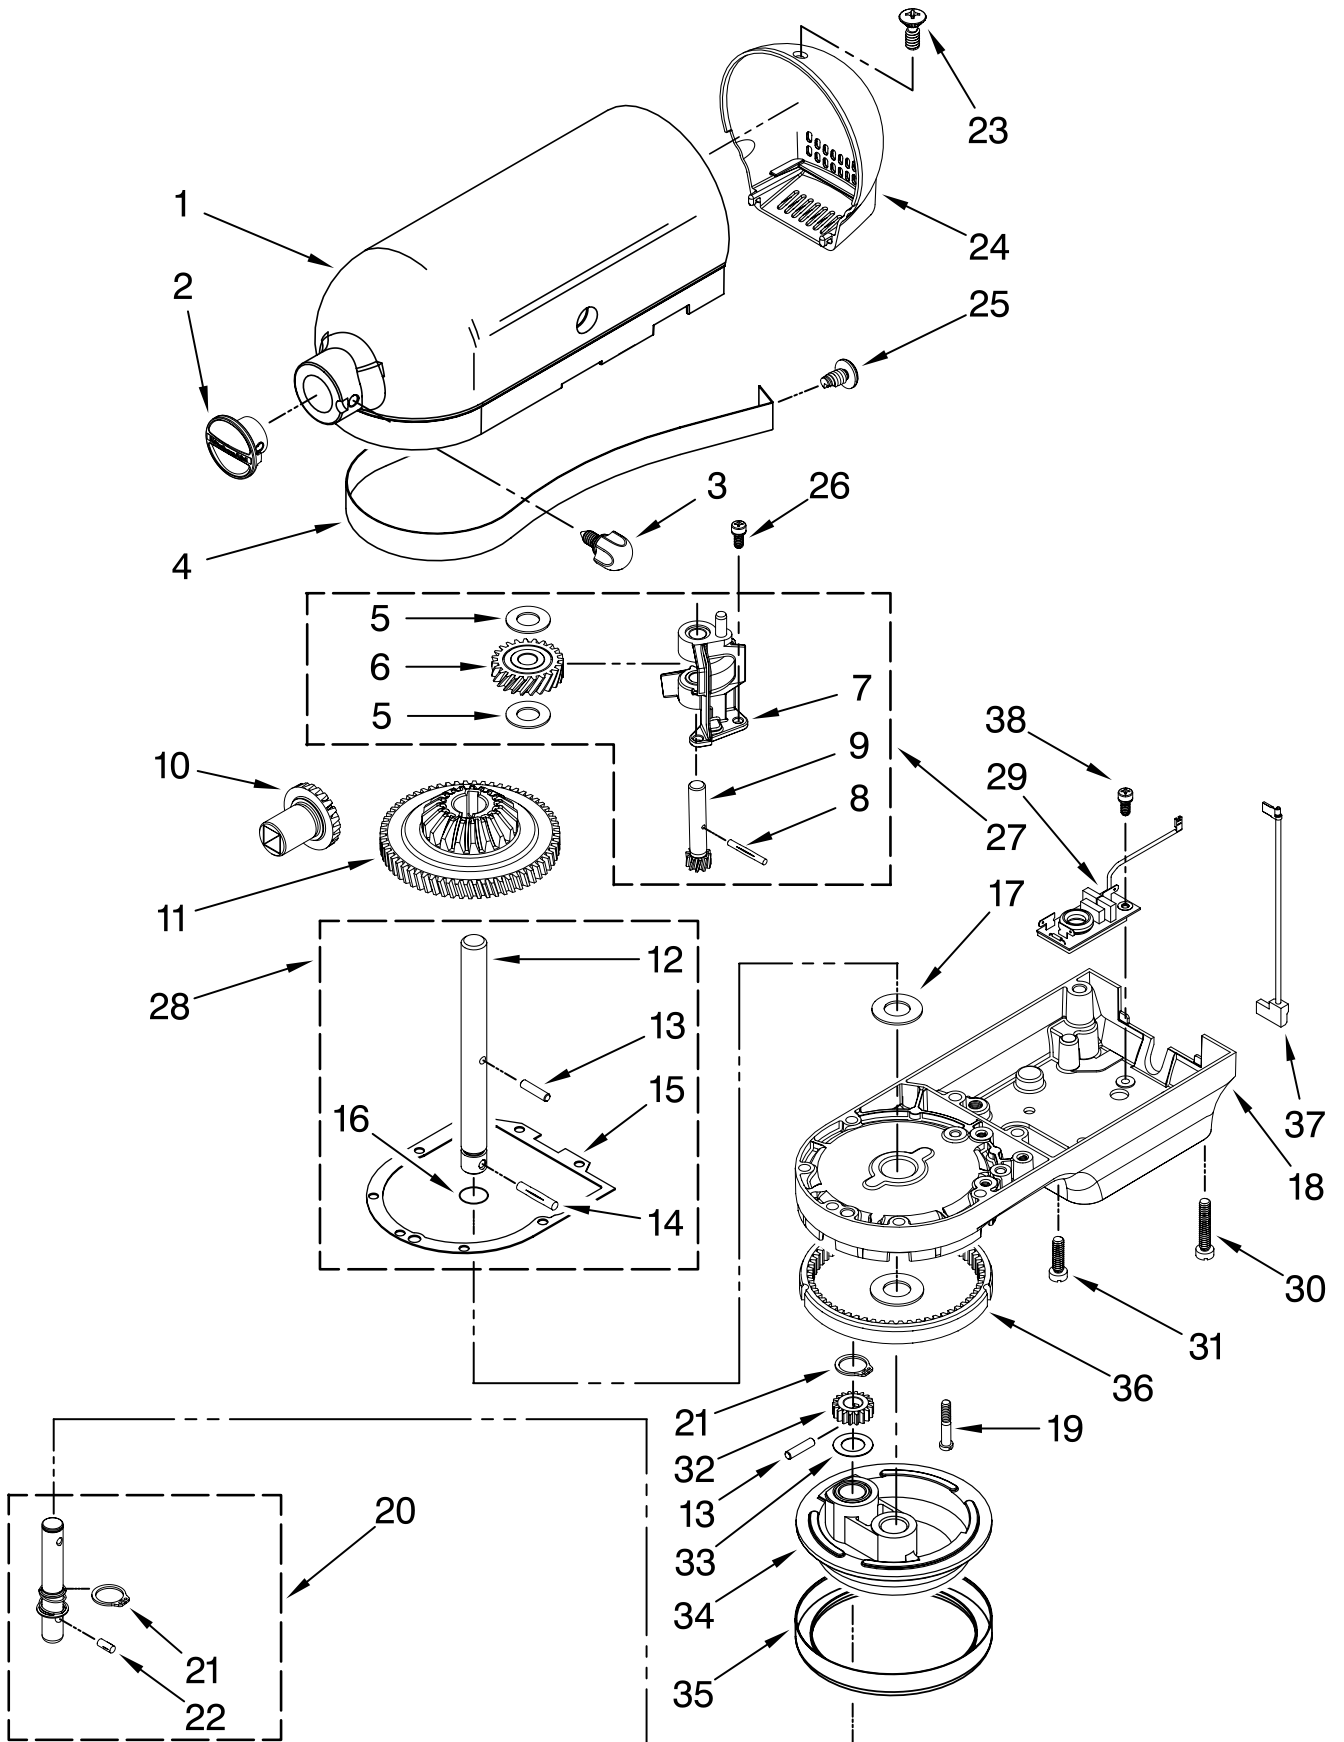

For Model: 5K5SSC_0

FOR ORDERING INFORMATION REFER TO PARTS PRICE LIST

CASE, GEARING AND PLANETARY UNIT

For Model: 5K5SSC_0

Illus. No.	Part No.	DESCRIPTION
1	**	Motor Housing
2	242765-2	Cap, Attachment Hub
3	9709194	Thumb Screw
4	**	Band, Trim
5	3180161	Washer, Fiber
6	W10112253	Gear, Worm
7	240308	Worm Gear Bracket and Bearing
8	9705444	Pin
9	240210-2	Shaft & Pinion
10	9705130	Gear, Attachment Hub Bevel
11	9709627	Bevel Pinion and Center Gear
12	240026	Shaft, Vertical Center
13	240018-1	Pin (Vertical Center Shaft)
14	9705443	Pin, Groove
15	4162324	Gasket, Transmsn
16	67500-55	"O" Ring
17	3180163	Washer
18	**	Lower Gearcase
19	103994	Screw
20	3184052	Shaft, Agitator
21	9703438	Ring, Retaining
22	9704677	Pin, Groove
23	4162914	Screw
24	**	Cover, End
25	311932	Screw
26	3400022	Screw
27	240309-2	Worm Gear Bracket and Gear
28	4160474	Center Shaft and "O" Ring
29	9705132	RFI Filter
30	3400025	Screw
31	3400026	Screw
32	9703903	Pinion, Gear (Agitator Shaft)
33	9706090	Washer, Shim
34	**	Planetary
35	240285	Ring, Planetary Drip
36	9703904	Gear, Internal
37	9702311	Lead, Filter
38	3400834	Screw, Cord Ground