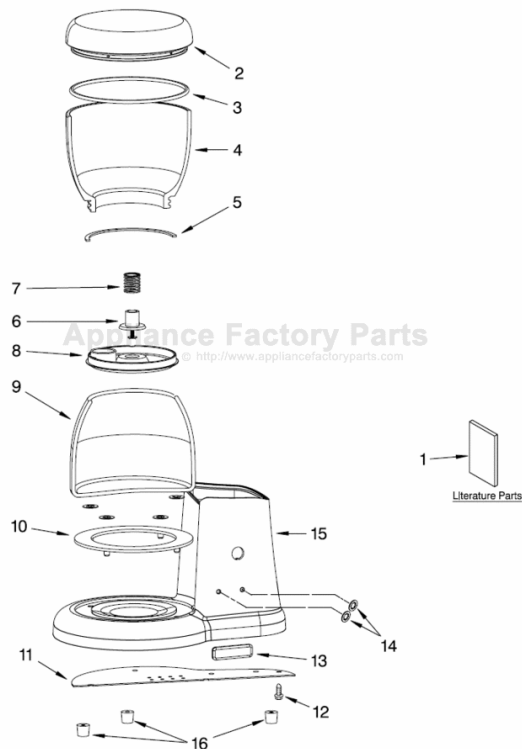

PEDESTAL JAR ASSEMBLY PARTS For Model: 5KCG100E_0

[Find Your KITCHENAID Small Appliance Parts - Select From 538 Models](#)

----- Manual continues below -----

PARTS LIST

for

KitchenAid®

ARTISAN COFFEE GRINDER

For Model: 5KCG100E__0

Illus. No.	Part No.	DESCRIPTION
1		Literature Parts
	8212325	Use and Care Guide
	8212264	Repair Parts List
2		Lid, Bean Jar
	4176717	Black
3	4176731	O-Ring, Lid
4	4176730	Jar, Bean
5	4176729	Seal, Bean Jar
6	4176723	Nozzle, Holder
7	4176715	Spring, Housing
8	4176721	Cover, Nozzle
9	4176728	Jar, Coffee Ground
10	4176722	Ring, Abrasion
11	4176703	Cover, Baseplate
12	4176760	Screw
13	4176701	Nameplate
14	4176713	Lockwasher
15		Pedestal Assy
	8212331	Pearl Metallic
	8212332	Empire Red
	8212335	Onyx Black
	8212338	Almond Creme
16	4176725	Foot, Rubber

FOR ORDERING INFORMATION REFER TO PARTS PRICE LIST

MOTOR HOUSING AND BURR ASSEMBLY PARTS

For Model: 5KCG100E_0

Illus. No.	Part No.	DESCRIPTION
1	4176695	Guard, Finger
2	4176696	Vent
3	4176713	Lockwasher
4	8212392	Pin, Detent
5	4176754	Bolt, Knob
6	4176718	Knob, Selector Black
7	8212394	Spring, Detent
8	4176716	Screw, Adjustment
9	4176705	Screw, Bezel
10	4176697	Bezel, Gearbox
11	4176694	Auger Assy
12	4176712	Screw, Socket
13	4176702	Burr Assy
14	4176698	Housing, Motor Pearl Metallic
	8212320	Empire Red
	8212333	Onyx Black
	8212336	Almond Creme

FOR ORDERING INFORMATION REFER TO PARTS PRICE LIST

MOTOR AND CONTROL PARTS

For Model: 5KCG100E_0

Illus. No.	Part No.	DESCRIPTION
1	4176707	Bushing, Copper
2	8212324	Motor, 220V-240V
3	4176726	Seal, Vibration
4		Cap, Motor
	4176699	Pearl Metallic
	8212321	Empire Red
	8212334	Onyx Black
	8212337	Almond Creme
5	4176755	Screw, Motor Cap
6	4176734	Tube, Housing
7	4176710	Nut, Switch
8	4176713	Lockwasher
9	8212326	Cord, Power
10	8212323	PCB Board, 220V
11	8212330	Switch, Toggle
12	4176724	Spacer
13	4176720	Plate, Motor