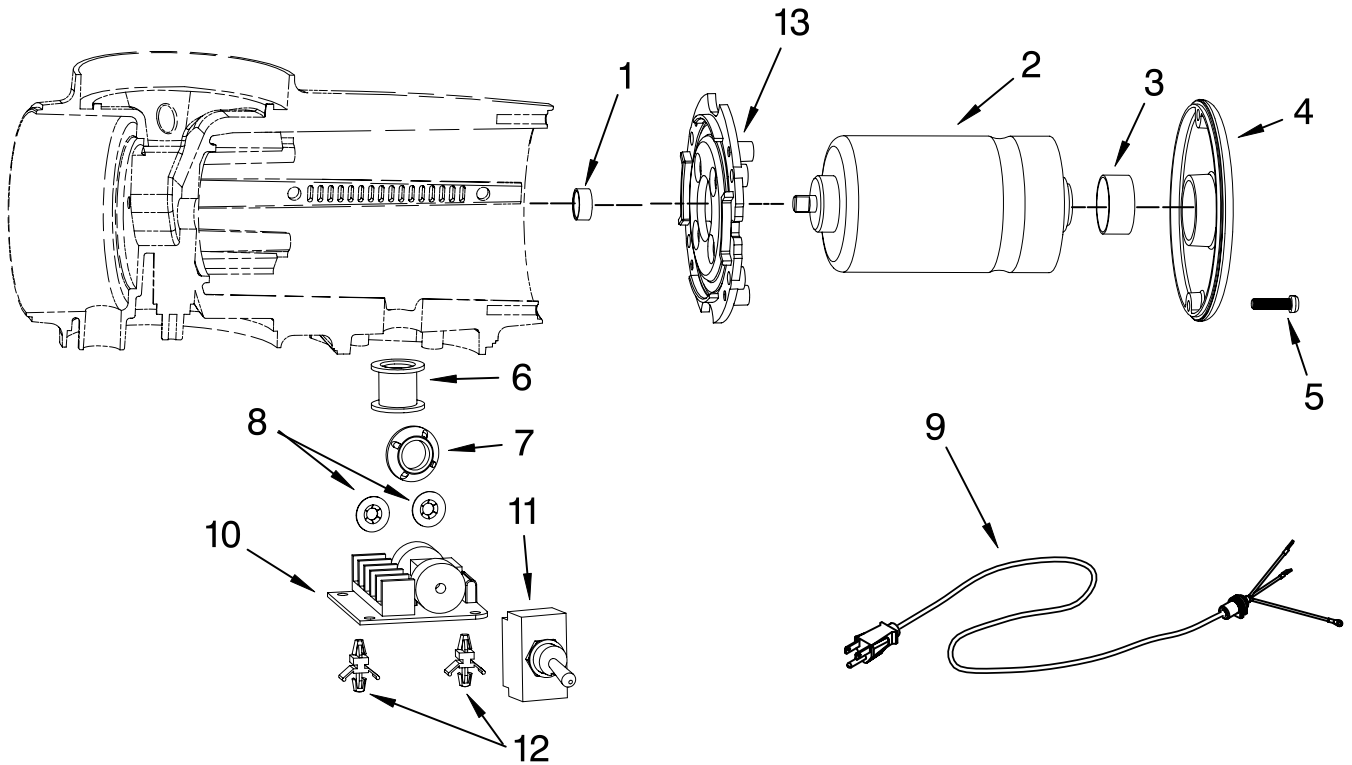

For Model: 5KCG100E__0

Illus. No.	Part No.	DESCRIPTION
1		Literature Parts
	8212325	Use and Care Guide
	8212264	Repair Parts List
2		Lid, Bean Jar
	4176717	Black
3	4176731	O-Ring, Lid
4	4176730	Jar, Bean
5	4176729	Seal, Bean Jar
6	4176723	Nozzle, Holder
7	4176715	Spring, Housing
8	4176721	Cover, Nozzle
9	4176728	Jar, Coffee Ground
10	4176722	Ring, Abrasion
11	4176703	Cover, Baseplate
12	4176760	Screw
13	4176701	Nameplate
14	4176713	Lockwasher
15		Pedestal Assy
	8212331	Pearl Metallic
	8212332	Empire Red
	8212335	Onyx Black
	8212338	Almond Creme
16	4176725	Foot, Rubber

FOR ORDERING INFORMATION REFER TO PARTS PRICE LIST

MOTOR HOUSING AND BURR ASSEMBLY PARTS

For Model: 5KCG100E_0

Illus. No.	Part No.	DESCRIPTION
1	4176695	Guard, Finger
2	4176696	Vent
3	4176713	Lockwasher
4	8212392	Pin, Detent
5	4176754	Bolt, Knob
6	4176718	Knob, Selector Black
7	8212394	Spring, Detent
8	4176716	Screw, Adjustment
9	4176705	Screw, Bezel
10	4176697	Bezel, Gearbox
11	4176694	Auger Assy
12	4176712	Screw, Socket
13	4176702	Burr Assy
14	4176698	Housing, Motor Pearl Metallic
	8212320	Empire Red
	8212333	Onyx Black
	8212336	Almond Creme

FOR ORDERING INFORMATION REFER TO PARTS PRICE LIST

MOTOR AND CONTROL PARTS

For Model: 5KCG100E_0

Illus. No.	Part No.	DESCRIPTION
1	4176707	Bushing, Copper
2	8212324	Motor, 220V-240V
3	4176726	Seal, Vibration
4		Cap, Motor
	4176699	Pearl Metallic
	8212321	Empire Red
	8212334	Onyx Black
	8212337	Almond Creme
5	4176755	Screw, Motor Cap
6	4176734	Tube, Housing
7	4176710	Nut, Switch
8	4176713	Lockwasher
9	8212326	Cord, Power
10	8212323	PCB Board, 220V
11	8212330	Switch, Toggle
12	4176724	Spacer
13	4176720	Plate, Motor