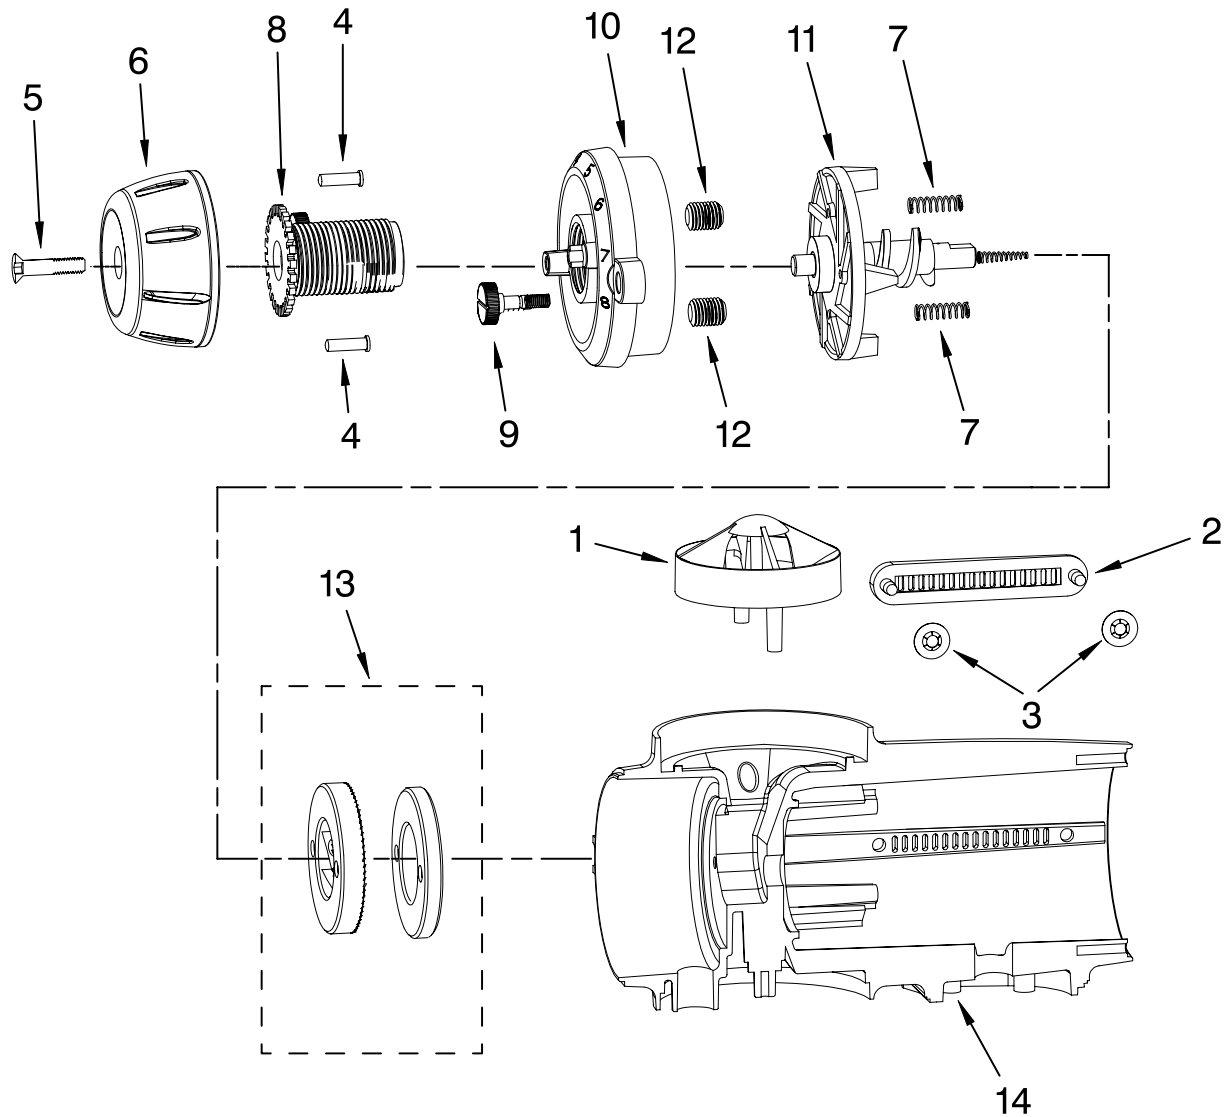

PEDESTAL JAR ASSEMBLY PARTS For Model: 5KCG100E_0

[Find Your KITCHENAID Small Appliance Parts - Select From 538 Models](#)

----- Manual continues below -----

PARTS LIST

for

KitchenAid®

ARTISAN COFFEE GRINDER

For Model: 5KCG100E__0

Illus. No.	Part No.	DESCRIPTION
1		Literature Parts
	8212325	Use and Care Guide
	8212264	Repair Parts List
2		Lid, Bean Jar
	4176717	Black
3	4176731	O-Ring, Lid
4	4176730	Jar, Bean
5	4176729	Seal, Bean Jar
6	4176723	Nozzle, Holder
7	4176715	Spring, Housing
8	4176721	Cover, Nozzle
9	4176728	Jar, Coffee Ground
10	4176722	Ring, Abrasion
11	4176703	Cover, Baseplate
12	4176760	Screw
13	4176701	Nameplate
14	4176713	Lockwasher
15		Pedestal Assy
	8212331	Pearl Metallic
	8212332	Empire Red
	8212335	Onyx Black
	8212338	Almond Creme
16	4176725	Foot, Rubber

FOR ORDERING INFORMATION REFER TO PARTS PRICE LIST

MOTOR HOUSING AND BURR ASSEMBLY PARTS

For Model: 5KCG100E_0

Illus. No.	Part No.	DESCRIPTION
1	4176695	Guard, Finger
2	4176696	Vent
3	4176713	Lockwasher
4	8212392	Pin, Detent
5	4176754	Bolt, Knob
6	4176718	Knob, Selector Black
7	8212394	Spring, Detent
8	4176716	Screw, Adjustment
9	4176705	Screw, Bezel
10	4176697	Bezel, Gearbox
11	4176694	Auger Assy
12	4176712	Screw, Socket
13	4176702	Burr Assy
14	4176698	Housing, Motor Pearl Metallic
	8212320	Empire Red
	8212333	Onyx Black
	8212336	Almond Creme

FOR ORDERING INFORMATION REFER TO PARTS PRICE LIST

MOTOR AND CONTROL PARTS

For Model: 5KCG100E_0

Illus. No.	Part No.	DESCRIPTION
1	4176707	Bushing, Copper
2	8212324	Motor, 220V-240V
3	4176726	Seal, Vibration
4		Cap, Motor
	4176699	Pearl Metallic
	8212321	Empire Red
	8212334	Onyx Black
	8212337	Almond Creme
5	4176755	Screw, Motor Cap
6	4176734	Tube, Housing
7	4176710	Nut, Switch
8	4176713	Lockwasher
9	8212326	Cord, Power
10	8212323	PCB Board, 220V
11	8212330	Switch, Toggle
12	4176724	Spacer
13	4176720	Plate, Motor