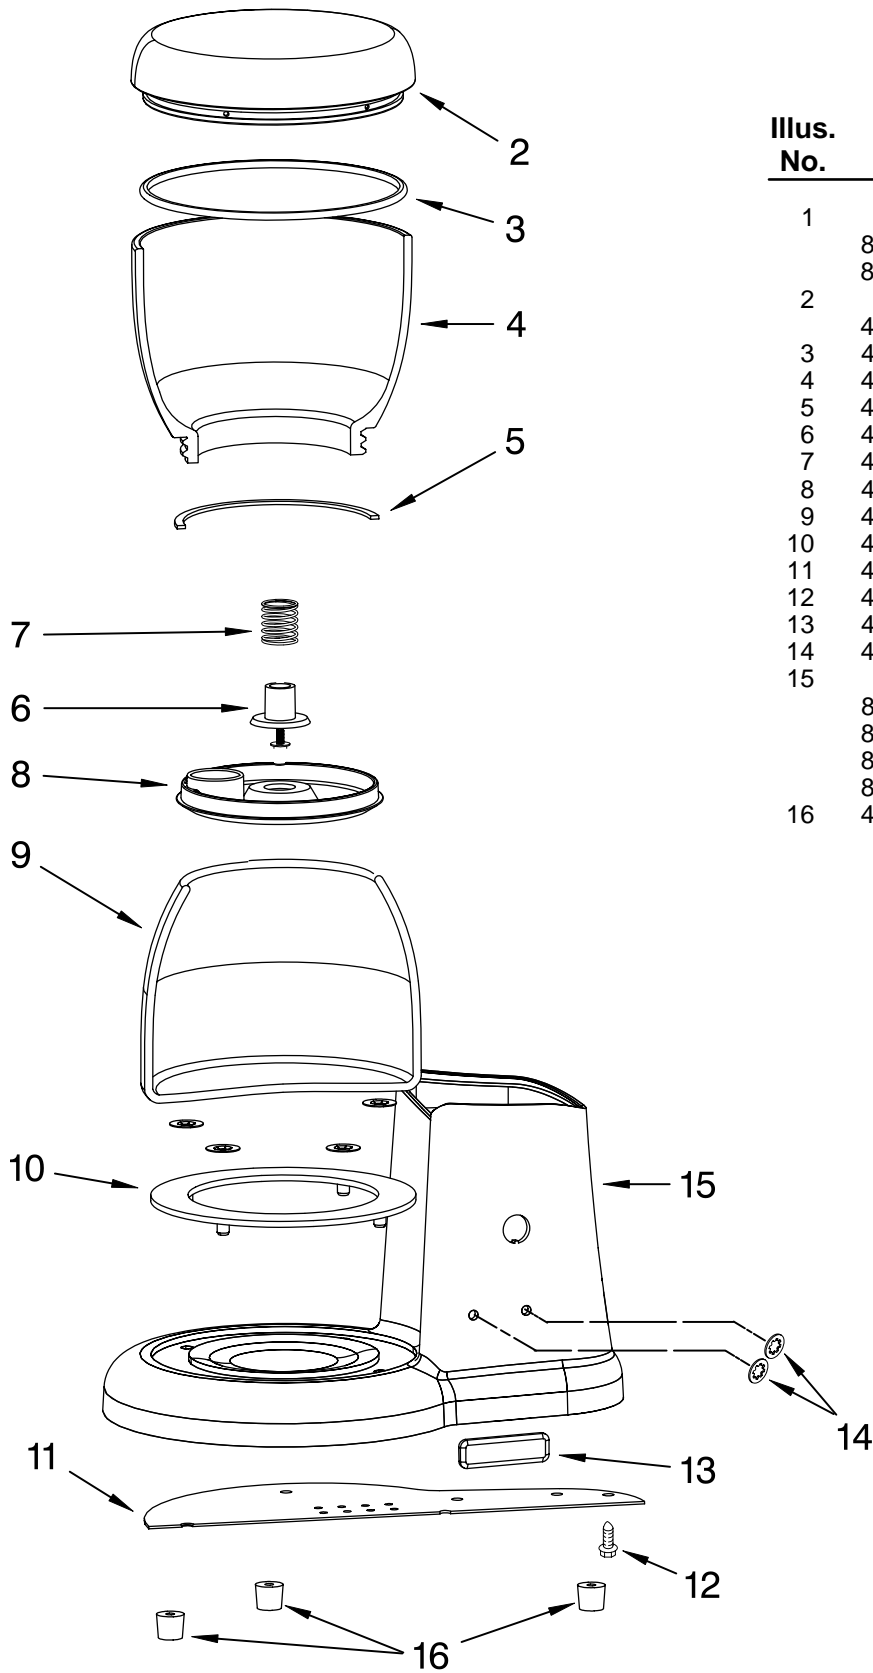

PEDESTAL JAR ASSEMBLY PARTS For Model: 5KCG100E_0

[Find Your KITCHENAID Small Appliance Parts - Select From 538 Models](#)

----- Manual continues below -----

PARTS LIST

for

KitchenAid®

ARTISAN COFFEE GRINDER

MODELS:

5KCG100EPM0 (Pearl Metallic)
5KCG100EER0 (Empire Red)
5KCG100EOB0 (Onyx Black)
5KCG100EAC0 (Almond Creme)

FOR CUSTOMER SATISFACTION ALWAYS USE
FACTORY SPECIFICATION PARTS

PEDESTAL JAR ASSEMBLY PARTS

For Model: 5KCG100E__0

Illus. No.	Part No.	DESCRIPTION
1		Literature Parts
	8212325	Use and Care Guide
	8212264	Repair Parts List
2		Lid, Bean Jar
	4176717	Black
3	4176731	O-Ring, Lid
4	4176730	Jar, Bean
5	4176729	Seal, Bean Jar
6	4176723	Nozzle, Holder
7	4176715	Spring, Housing
8	4176721	Cover, Nozzle
9	4176728	Jar, Coffee Ground
10	4176722	Ring, Abrasion
11	4176703	Cover, Baseplate
12	4176760	Screw
13	4176701	Nameplate
14	4176713	Lockwasher
15		Pedestal Assy
	8212331	Pearl Metallic
	8212332	Empire Red
	8212335	Onyx Black
	8212338	Almond Creme
16	4176725	Foot, Rubber

FOR ORDERING INFORMATION REFER TO PARTS PRICE LIST

MOTOR HOUSING AND BURR ASSEMBLY PARTS

For Model: 5KCG100E_0

Illus. No.	Part No.	DESCRIPTION
1	4176695	Guard, Finger
2	4176696	Vent
3	4176713	Lockwasher
4	8212392	Pin, Detent
5	4176754	Bolt, Knob
6	4176718	Knob, Selector Black
7	8212394	Spring, Detent
8	4176716	Screw, Adjustment
9	4176705	Screw, Bezel
10	4176697	Bezel, Gearbox
11	4176694	Auger Assy
12	4176712	Screw, Socket
13	4176702	Burr Assy
14	4176698	Housing, Motor Pearl Metallic
	8212320	Empire Red
	8212333	Onyx Black
	8212336	Almond Creme