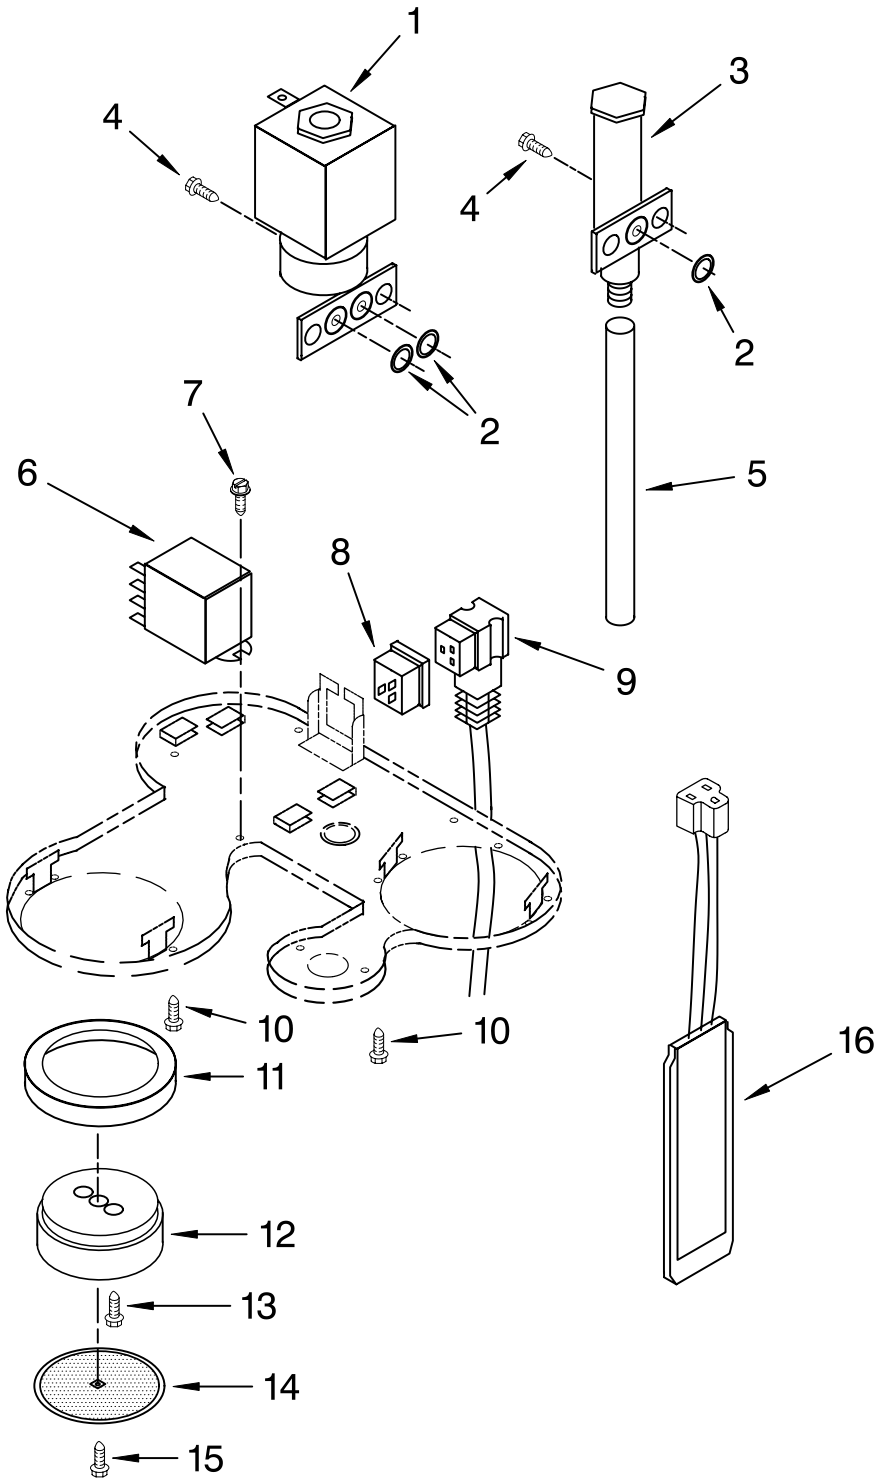

Illus. No.	Part No.	DESCRIPTION
8	8212204	Nameplate
10	4176435	Base Assembly, (includes feet)
11	4176436	Foot
12	4176437	Tray, Drip
13	4176438	Floater, Red
14	4176439	Grid
15	4176440	Scoop, Coffee

Illus. No.	Part No.	DESCRIPTION
16	4176441	Brush, Cleaning
17	4176442	Holder, Filter
18	4176443	Filter, 2-Cup
19	4176444	Filter, 1-Cup
20	4176445	Tamper, Coffee
21	8212222	Handle
22	8212223	Screw

# PUMP ASSEMBLY

For Models: 5KES100\_\_0

Illus. No.	Part No.	DESCRIPTION	Illus. No.	Part No.	DESCRIPTION	Illus. No.	Part No.	DESCRIPTION
1	8211480	Pump Assembly	8	8211651	Screw, M 5 x 12	12	8211655	Valve Assembly
2	8211645	Pipe, Suction	9	8211652	Pipe Assembly	13	8211656	Gasket, Valve
3	8211646	Pipe, SL	10	8211653	Protector, Pipe	14	8211657	Pipe Assembly
4	8211647	Clamp, Hose	11	8212212	Support, Pump (Ulka)	15	8212211	Pump w/Thermostat
5	8212221	Valve, Solenoid (3-Way)				16	8211659	Fitting, "T"
6	8211649	Gasket				17	8211664	Connector, Pump Suction
7	8211650	Fitting, Input						

# ELECTRICAL PARTS

For Models: 5KES100\_\_0

Illus. No.	Part No.	DESCRIPTION
1	8212213	Valve, Solenoid (2-Way) Valve
2	8211649	Gasket
3	8211666	Valve, Steam
4	8211651	Screw
5	8211667	Valve, Exhaust Pipe
6	8212210	Relay, 230V
7	8211668	Screw
8	8211483	Plug
9	8212206	Cord, Power European
	8212207	Britain
	8212208	Swiss
	8212209	Australian
10	4176427	Screw
11	4176454	Gasket
12	4176455	Shower Disc Assy.
13	4176456	Screw
14	4176457	Disc, Shower
15	4176458	Screw
16	8212214	MOV Board, 230V