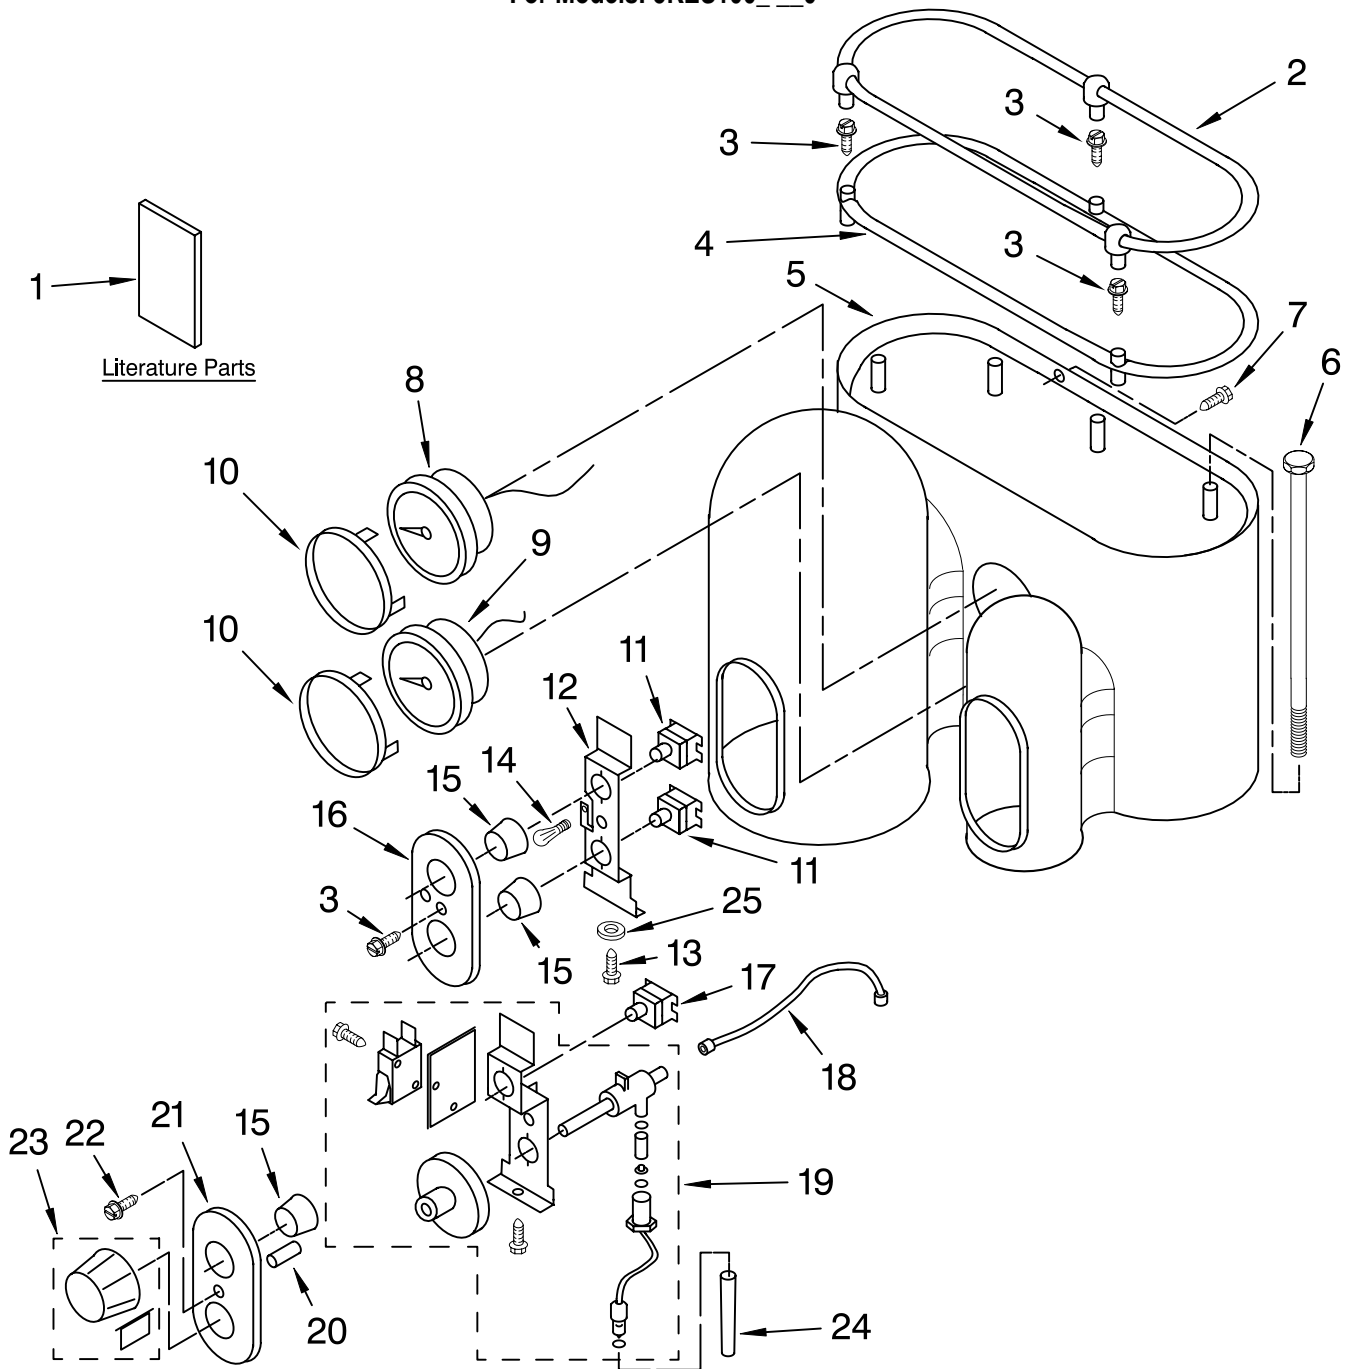

UPPER HOUSING AND CONTROLS

For Models: 5KES100__0

Illus. No.	Part No.	DESCRIPTION
1		Literature Parts
	8212205	Guide, Use & Care
	8204577	Wiring Diagram
	8212198	Repair Parts List
2	4176403	Cup Guard Assembly
3	4176404	Screw
4	4176405	Lid, Tank
5		Cabinet – Upper
	4176406	Pearl Metallic
	4176407	Empire Red
	8212215	Onyx Black
	8212216	Almond Creme

Illus. No.	Part No.	DESCRIPTION
6	4176408	Rod
7	4176409	Screw
8	8212199	Gauge, Coffee
9	8212200	Gauge, Steam
10	4176410	Ring, Trim Gauge
11	4176411	Switch – On/Off
12	4176412	Bracket, Switch
13	4176413	Screw
14	8212201	Light & Wire Assy

Illus. No.	Part No.	DESCRIPTION
15	4176420	Button, Switch
16	8212202	Bezel, Coffee
17	4176415	Switch
18	4176418	Pipe Assembly
19	4176419	Steam Group Assy
20	4176421	Spacer, Knob
21	8212203	Bezel, Steam
22	4176423	Screw
23	4176424	Knob & Clip Assy
24	4176425	Tip, Frothing
25	4176434	Washer

FOR ORDERING INFORMATION REFER TO PARTS PRICE LIST