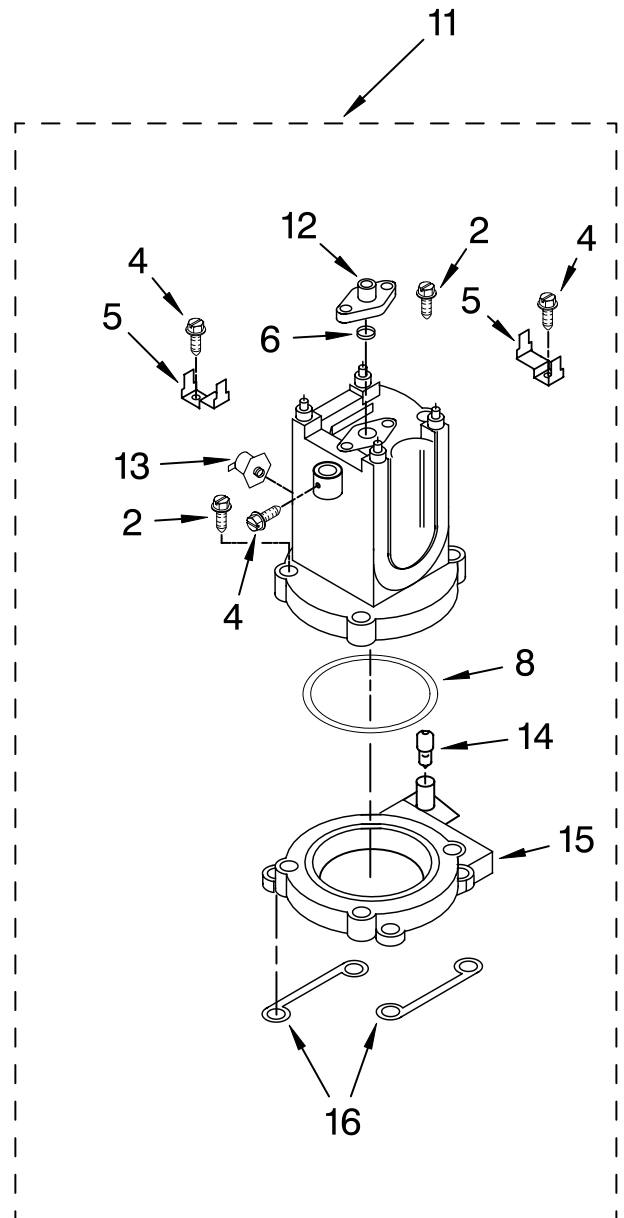

BOILER ASSEMBLIES

For Models: 5KES100__0

Illus. No.	Part No.	DESCRIPTION
1	4176446	Boiler – Coffee
2	8211631	Screw
3	8211632	Support, Gauge Sensor
4	8211633	Screw
5	8211634	Clamp, Thermo Fuse

Illus. No.	Part No.	DESCRIPTION
6	8211635	Gasket
7	8211636	Thermostat, Coffee
8	8211637	Gasket
9	8211638	Pipe, Copper
10	8211639	Body, Unit

Illus. No.	Part No.	DESCRIPTION
11	4176448	Boiler, Espresso
12	8211640	Body, Steam Pipe
13	8211641	Thermostat, Steam
14	8211642	Fitting
15	8211643	Flange, Steam Boiler
16	8211644	Gasket, Insulating

FOR ORDERING INFORMATION REFER TO PARTS PRICE LIST