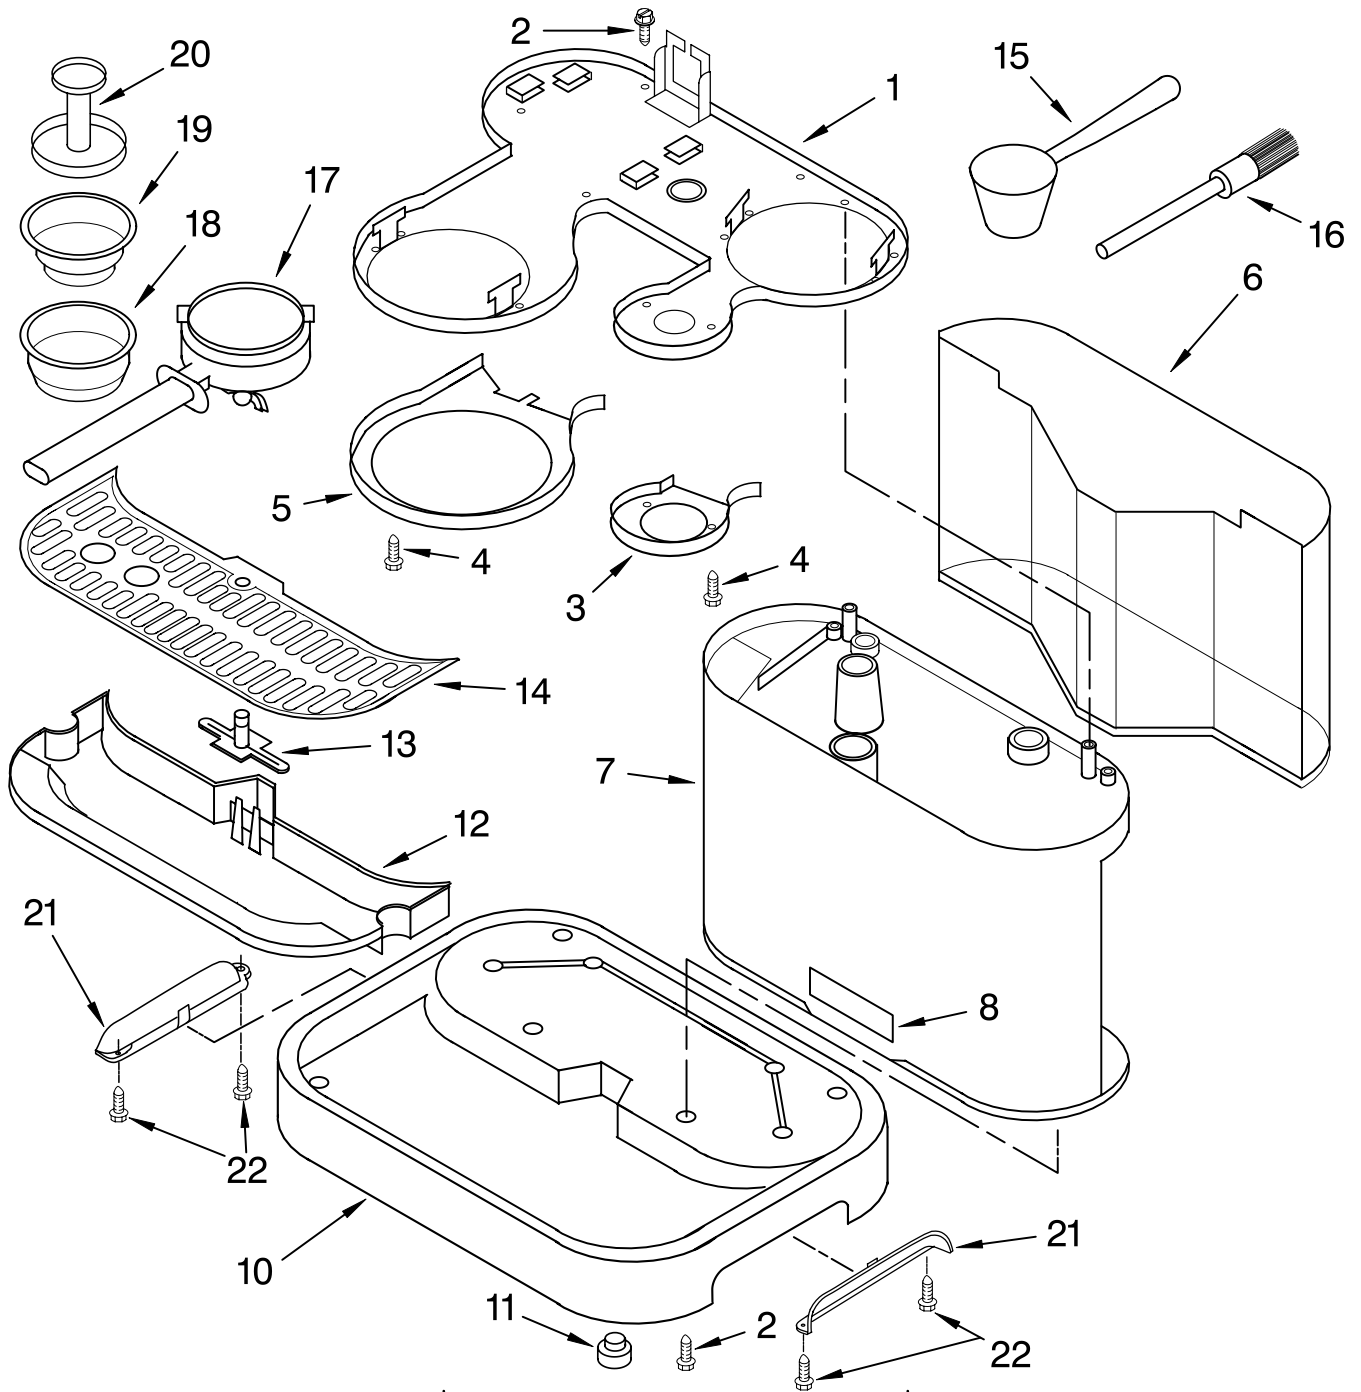

LOWER HOUSING AND BASE PARTS

For Models: 5KES100__0

Illus. No.	Part No.	DESCRIPTION
1	4176426	Plate, Cabinet
2	4176404	Screw
3	4176428	Trim, Steam Pod
4	4176427	Screw
5	4176429	Trim, Coffee
6	4176430	Tank, Water
7		Cabinet Body
	8212219	Pearl Metallic
	8212220	Empire Red
	8212217	Onyx Black
	8212218	Almond Creme

Illus. No.	Part No.	DESCRIPTION
8	8212204	Nameplate
10	4176435	Base Assembly, (includes feet)
11	4176436	Foot
12	4176437	Tray, Drip
13	4176438	Floater, Red
14	4176439	Grid
15	4176440	Scoop, Coffee

Illus. No.	Part No.	DESCRIPTION
16	4176441	Brush, Cleaning
17	4176442	Holder, Filter
18	4176443	Filter, 2-Cup
19	4176444	Filter, 1-Cup
20	4176445	Tamper, Coffee
21	8212222	Handle
22	8212223	Screw

FOR ORDERING INFORMATION REFER TO PARTS PRICE LIST