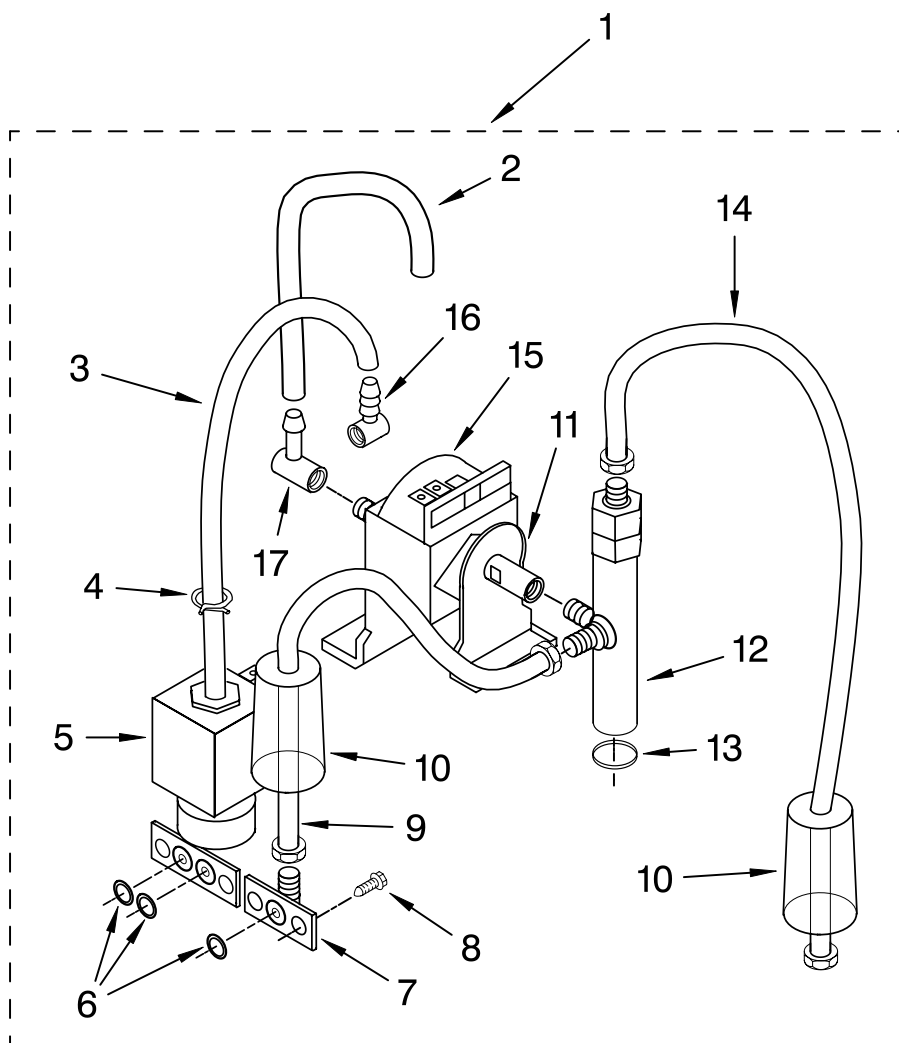

PUMP ASSEMBLY

For Models: 5KES100__0

Illus. No.	Part No.	DESCRIPTION	Illus. No.	Part No.	DESCRIPTION	Illus. No.	Part No.	DESCRIPTION
1	8211480	Pump Assembly	8	8211651	Screw, M 5 x 12	12	8211655	Valve Assembly
2	8211645	Pipe, Suction	9	8211652	Pipe Assembly	13	8211656	Gasket, Valve
3	8211646	Pipe, SL	10	8211653	Protector, Pipe	14	8211657	Pipe Assembly
4	8211647	Clamp, Hose	11	8212212	Support, Pump (Ulka)	15	8212211	Pump w/Thermostat
5	8212221	Valve, Solenoid (3-Way)				16	8211659	Fitting, "T"
6	8211649	Gasket				17	8211664	Connector, Pump Suction
7	8211650	Fitting, Input						

FOR ORDERING INFORMATION REFER TO PARTS PRICE LIST