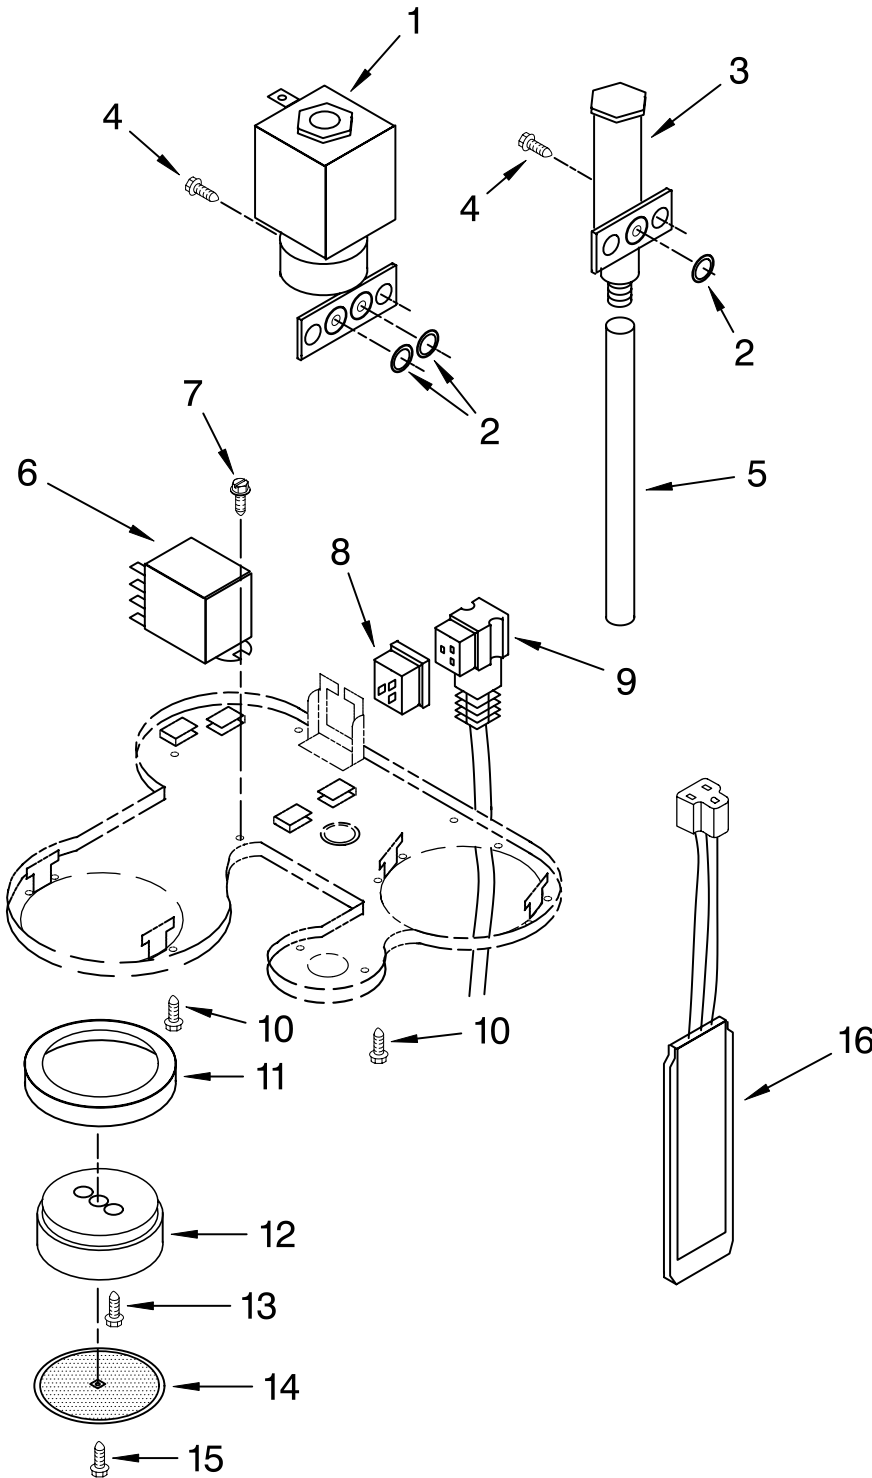

Illus. No.	Part No.	DESCRIPTION
8	8212204	Nameplate
10	4176435	Base Assembly, (includes feet)
11	4176436	Foot
12	4176437	Tray, Drip
13	4176438	Floater, Red
14	4176439	Grid
15	4176440	Scoop, Coffee

Illus. No.	Part No.	DESCRIPTION
16	4176441	Brush, Cleaning
17	4176442	Holder, Filter
18	4176443	Filter, 2-Cup
19	4176444	Filter, 1-Cup
20	4176445	Tamper, Coffee
21	8212222	Handle
22	8212223	Screw

# PUMP ASSEMBLY

For Models: 5KES100\_\_0

Illus. No.	Part No.	DESCRIPTION	Illus. No.	Part No.	DESCRIPTION	Illus. No.	Part No.	DESCRIPTION
1	8211480	Pump Assembly	8	8211651	Screw, M 5 x 12	12	8211655	Valve Assembly
2	8211645	Pipe, Suction	9	8211652	Pipe Assembly	13	8211656	Gasket, Valve
3	8211646	Pipe, SL	10	8211653	Protector, Pipe	14	8211657	Pipe Assembly
4	8211647	Clamp, Hose	11	8212212	Support, Pump (Ulka)	15	8212211	Pump w/Thermostat
5	8212221	Valve, Solenoid (3-Way)				16	8211659	Fitting, "T"
6	8211649	Gasket				17	8211664	Connector, Pump Suction
7	8211650	Fitting, Input						

# ELECTRICAL PARTS

For Models: 5KES100\_\_0

Illus. No.	Part No.	DESCRIPTION
1	8212213	Valve, Solenoid (2-Way) Valve
2	8211649	Gasket
3	8211666	Valve, Steam
4	8211651	Screw
5	8211667	Valve, Exhaust Pipe
6	8212210	Relay, 230V
7	8211668	Screw
8	8211483	Plug
9	8212206	Cord, Power European
	8212207	Britain
	8212208	Swiss
	8212209	Australian
10	4176427	Screw
11	4176454	Gasket
12	4176455	Shower Disc Assy.
13	4176456	Screw
14	4176457	Disc, Shower
15	4176458	Screw
16	8212214	MOV Board, 230V