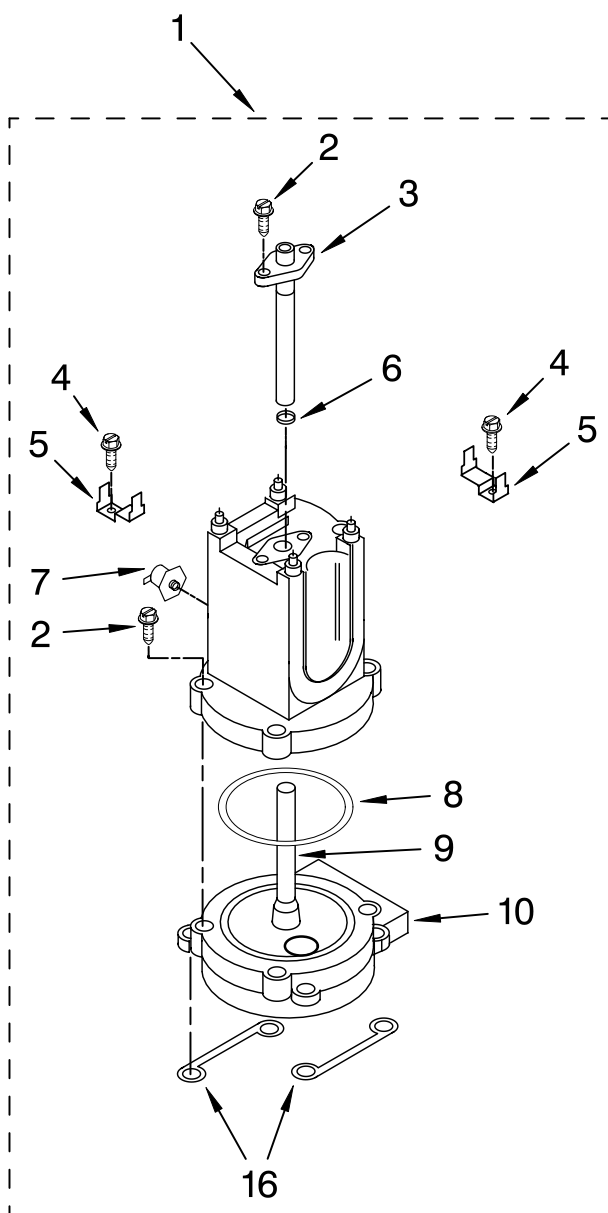

BOILER ASSEMBLIES

For Models: 5KES100__0

Illus. No.	Part No.	DESCRIPTION
1	4176446	Boiler – Coffee
2	8211631	Screw
3	8211632	Support, Gauge Sensor
4	8211633	Screw
5	8211634	Clamp, Thermo Fuse

Illus. No.	Part No.	DESCRIPTION
6	8211635	Gasket
7	8211636	Thermostat, Coffee
8	8211637	Gasket
9	8211638	Pipe, Copper
10	8211639	Body, Unit

Illus. No.	Part No.	DESCRIPTION
11	4176448	Boiler, Espresso
12	8211640	Body, Steam Pipe
13	8211641	Thermostat, Steam
14	8211642	Fitting
15	8211643	Flange, Steam Boiler
16	8211644	Gasket, Insulating

FOR ORDERING INFORMATION REFER TO PARTS PRICE LIST