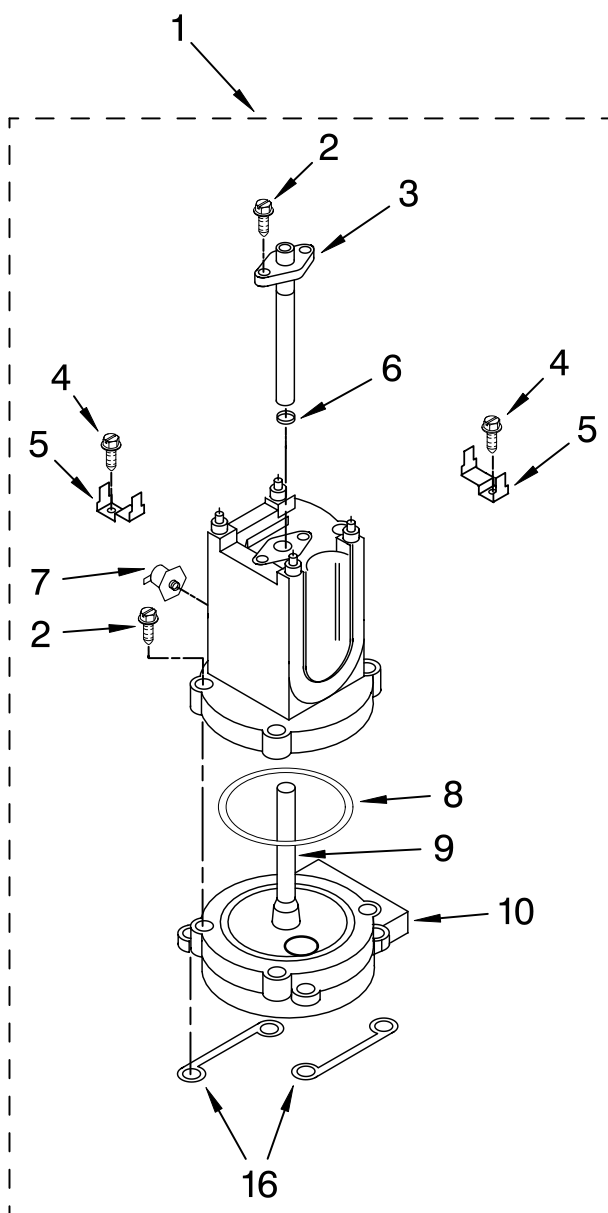

FOR CUSTOMER SATISFACTION ALWAYS USE
FACTORY SPECIFICATION PARTS

UPPER HOUSING AND CONTROLS

For Models: 5KES100__0

Illus. No.	Part No.	DESCRIPTION
1		Literature Parts
	8212205	Guide, Use & Care
	8204577	Wiring Diagram
	8212198	Repair Parts List
2	4176403	Cup Guard Assembly
3	4176404	Screw
4	4176405	Lid, Tank
5		Cabinet – Upper
	4176406	Pearl Metallic
	4176407	Empire Red
	8212215	Onyx Black
	8212216	Almond Creme

Illus. No.	Part No.	DESCRIPTION
6	4176408	Rod
7	4176409	Screw
8	8212199	Gauge, Coffee
9	8212200	Gauge, Steam
10	4176410	Ring, Trim Gauge
11	4176411	Switch – On/Off
12	4176412	Bracket, Switch
13	4176413	Screw
14	8212201	Light & Wire Assy

Illus. No.	Part No.	DESCRIPTION
15	4176420	Button, Switch
16	8212202	Bezel, Coffee
17	4176415	Switch
18	4176418	Pipe Assembly
19	4176419	Steam Group Assy
20	4176421	Spacer, Knob
21	8212203	Bezel, Steam
22	4176423	Screw
23	4176424	Knob & Clip Assy
24	4176425	Tip, Frothing
25	4176434	Washer

FOR ORDERING INFORMATION REFER TO PARTS PRICE LIST

BOILER ASSEMBLIES

For Models: 5KES100__0

Illus. No.	Part No.	DESCRIPTION
1	4176446	Boiler – Coffee
2	8211631	Screw
3	8211632	Support, Gauge Sensor
4	8211633	Screw
5	8211634	Clamp, Thermo Fuse