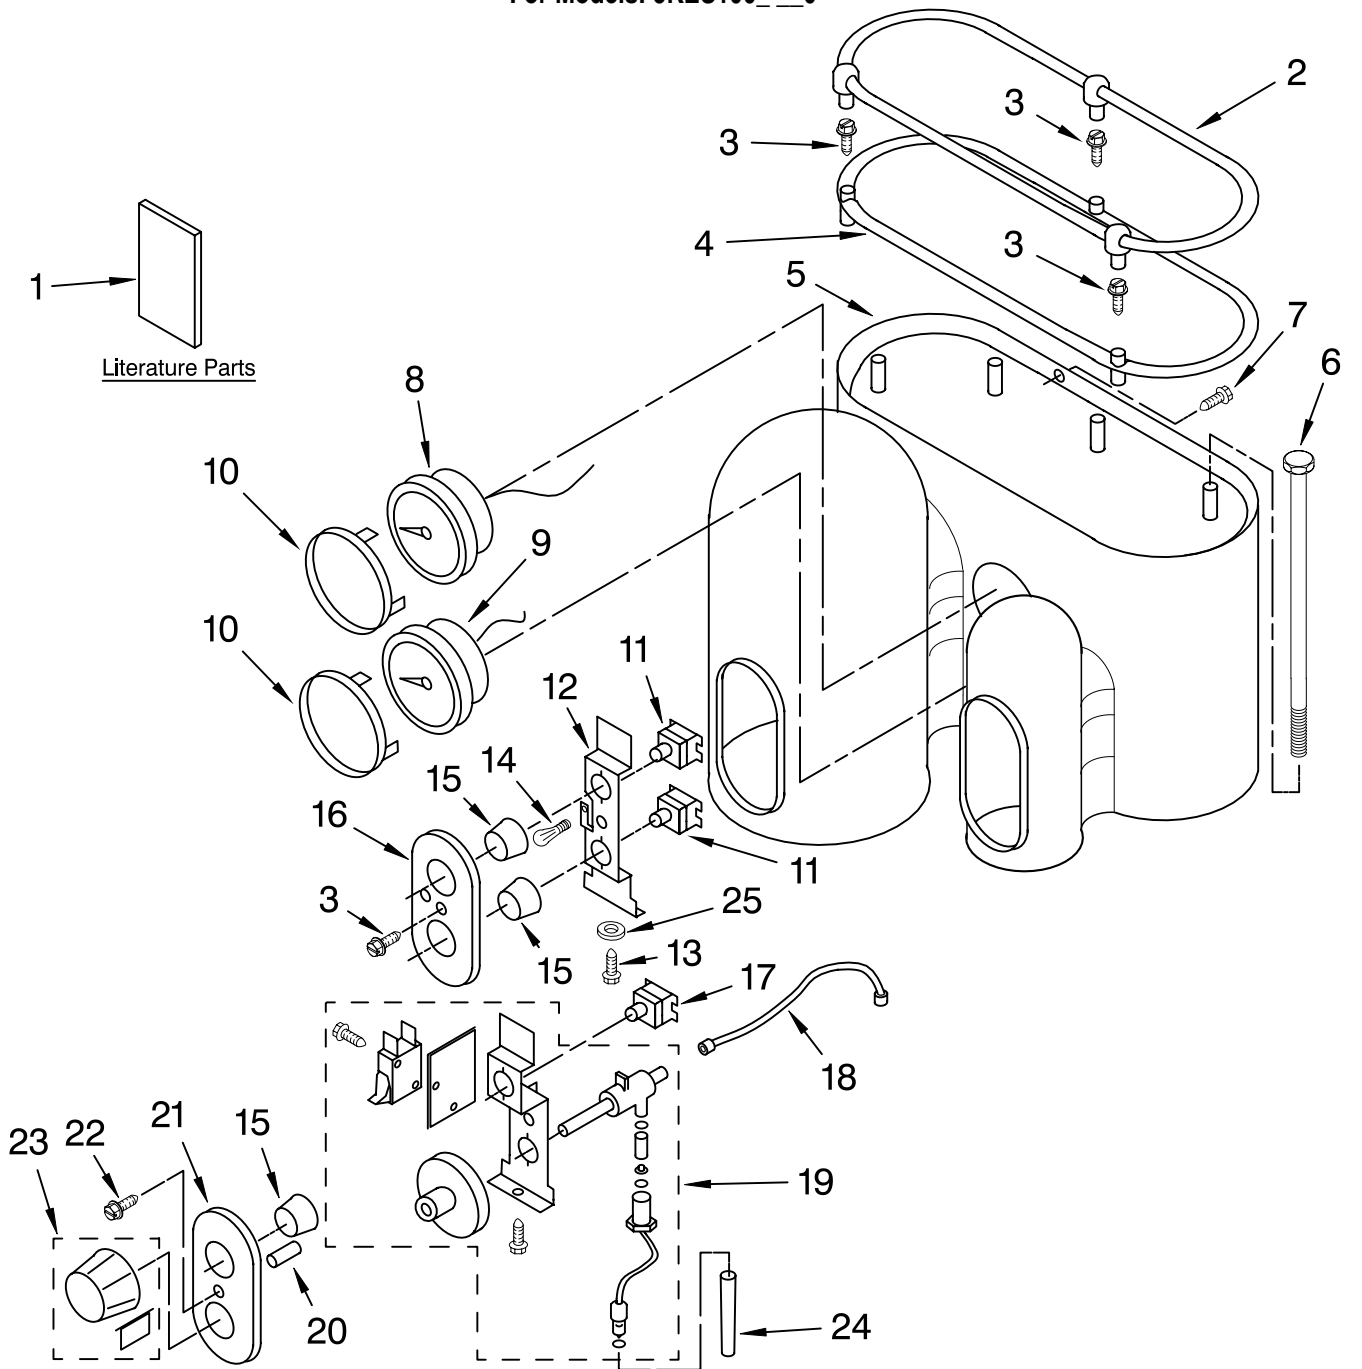

----- Manual continues below -----

PARTS LIST

for

KitchenAid®

ARTISAN ESPRESSO MAKER

INTERNATIONAL MODELS:

5KES100APM0 (Pearl Metallic – Australia)
5KES100AER0 (Empire Red – Australia)
5KES100BPM0 (Pearl Metallic – Britain)
5KES100BER0 (Empire Red – Britain)
5KES100BOB0 (Onyx Black – Britain)
5KES100BAC0 (Almond Creme – Britain)
5KES100EPM0 (Pearl Metallic – Europe)
5KES100EER0 (Empire Red – Europe)
5KES100EOB0 (Onyx Black – Europe)
5KES100EAC0 (Almond Creme – Europe)
5KES100SPM0 (Pearl Metallic – Switzerland)
5KES100SER0 (Empire Red – Switzerland)
5KES100SOB0 (Onyx Black – Switzerland)
5KES100SAC0 (Almond Creme – Switzerland)

FOR CUSTOMER SATISFACTION ALWAYS USE
FACTORY SPECIFICATION PARTS

UPPER HOUSING AND CONTROLS

For Models: 5KES100__0

Illus. No.	Part No.	DESCRIPTION
1		Literature Parts
	8212205	Guide, Use & Care
	8204577	Wiring Diagram
	8212198	Repair Parts List
2	4176403	Cup Guard Assembly
3	4176404	Screw
4	4176405	Lid, Tank
5		Cabinet – Upper
	4176406	Pearl Metallic
	4176407	Empire Red
	8212215	Onyx Black
	8212216	Almond Creme

Illus. No.	Part No.	DESCRIPTION
6	4176408	Rod
7	4176409	Screw
8	8212199	Gauge, Coffee
9	8212200	Gauge, Steam
10	4176410	Ring, Trim Gauge
11	4176411	Switch – On/Off
12	4176412	Bracket, Switch
13	4176413	Screw
14	8212201	Light & Wire Assy

FOR ORDERING INFORMATION REFER TO PARTS PRICE LIST

BOILER ASSEMBLIES

For Models: 5KES100__0

Illus. No.	Part No.	DESCRIPTION
1	4176446	Boiler – Coffee
2	8211631	Screw
3	8211632	Support, Gauge Sensor
4	8211633	Screw
5	8211634	Clamp, Thermo Fuse