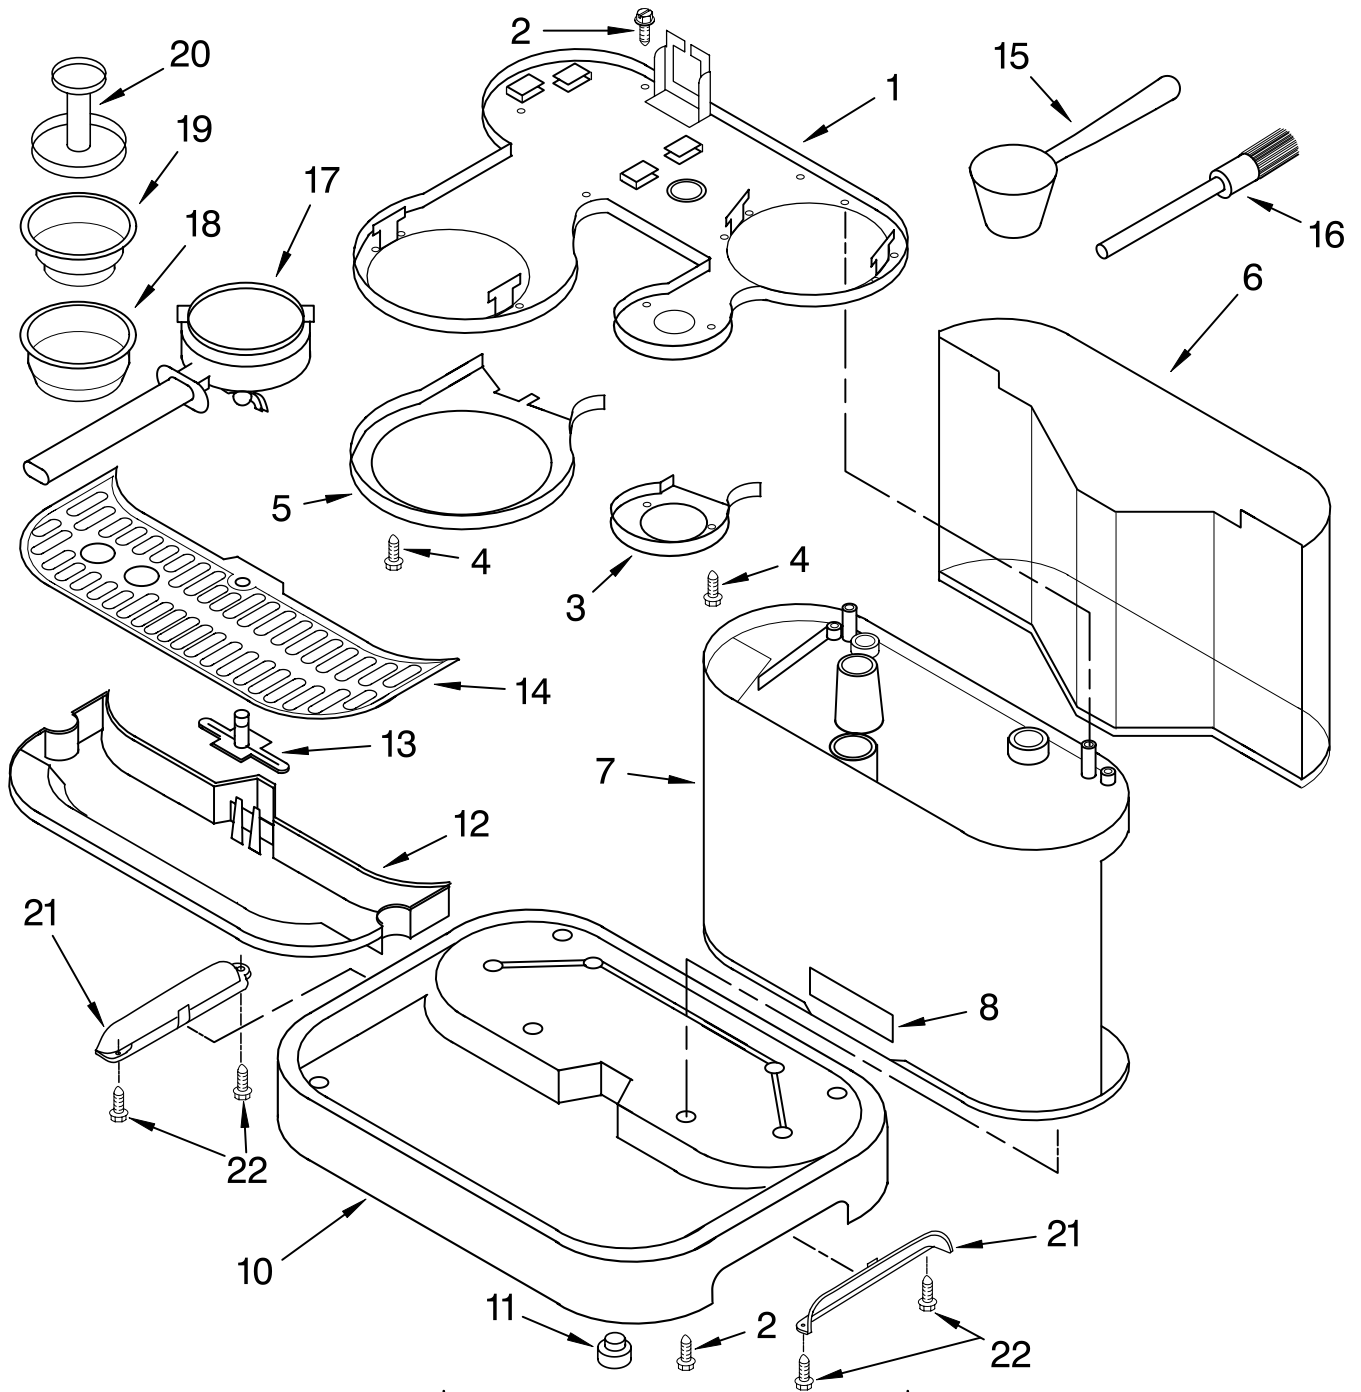

FOR ORDERING INFORMATION REFER TO PARTS PRICE LIST

BOILER ASSEMBLIES

For Models: 5KES100__0

Illus. No.	Part No.	DESCRIPTION
1	4176446	Boiler – Coffee
2	8211631	Screw
3	8211632	Support, Gauge Sensor
4	8211633	Screw
5	8211634	Clamp, Thermo Fuse

Illus. No.	Part No.	DESCRIPTION
6	8211635	Gasket
7	8211636	Thermostat, Coffee
8	8211637	Gasket
9	8211638	Pipe, Copper
10	8211639	Body, Unit

Illus. No.	Part No.	DESCRIPTION
11	4176448	Boiler, Espresso
12	8211640	Body, Steam Pipe
13	8211641	Thermostat, Steam
14	8211642	Fitting
15	8211643	Flange, Steam Boiler
16	8211644	Gasket, Insulating

FOR ORDERING INFORMATION REFER TO PARTS PRICE LIST

LOWER HOUSING AND BASE PARTS

For Models: 5KES100__0

Illus. No.	Part No.	DESCRIPTION
1	4176426	Plate, Cabinet
2	4176404	Screw
3	4176428	Trim, Steam Pod
4	4176427	Screw
5	4176429	Trim, Coffee
6	4176430	Tank, Water
7	8212219	Cabinet Body
	8212220	Pearl Metallic
	8212217	Empire Red
	8212218	Almond Creme

Illus. No.	Part No.	DESCRIPTION
8	8212204	Nameplate
10	4176435	Base Assembly, (includes feet)
11	4176436	Foot
12	4176437	Tray, Drip
13	4176438	Floater, Red
14	4176439	Grid
15	4176440	Scoop, Coffee

Illus. No.	Part No.	DESCRIPTION
16	4176441	Brush, Cleaning
17	4176442	Holder, Filter
18	4176443	Filter, 2-Cup
19	4176444	Filter, 1-Cup
20	4176445	Tamper, Coffee
21	8212222	Handle
22	8212223	Screw