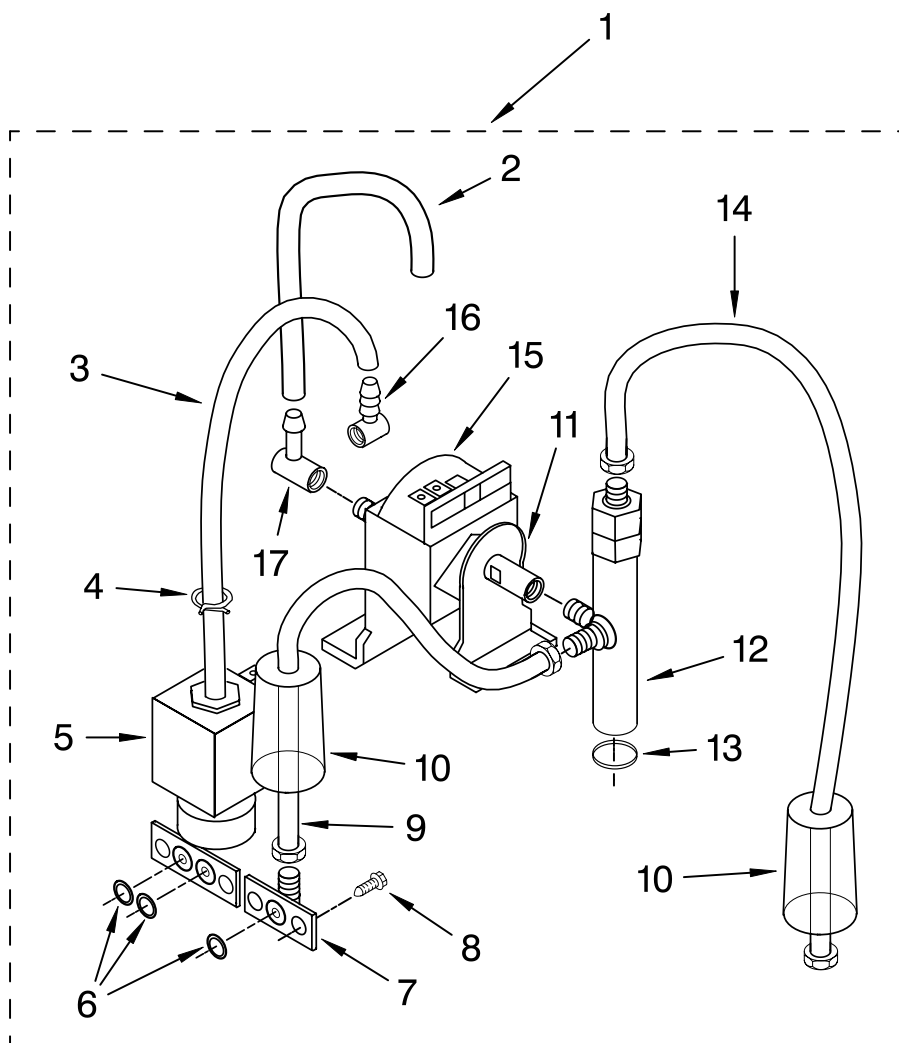

FOR ORDERING INFORMATION REFER TO PARTS PRICE LIST

LOWER HOUSING AND BASE PARTS

For Models: 5KES100__0

Illus. No.	Part No.	DESCRIPTION
1	4176426	Plate, Cabinet
2	4176404	Screw
3	4176428	Trim, Steam Pod
4	4176427	Screw
5	4176429	Trim, Coffee
6	4176430	Tank, Water
7	8212219	Cabinet Body
	8212220	Pearl Metallic
	8212217	Empire Red
	8212218	Almond Creme

Illus. No.	Part No.	DESCRIPTION
8	8212204	Nameplate
10	4176435	Base Assembly, (includes feet)
11	4176436	Foot
12	4176437	Tray, Drip
13	4176438	Floater, Red
14	4176439	Grid
15	4176440	Scoop, Coffee

Illus. No.	Part No.	DESCRIPTION
16	4176441	Brush, Cleaning
17	4176442	Holder, Filter
18	4176443	Filter, 2-Cup
19	4176444	Filter, 1-Cup
20	4176445	Tamper, Coffee
21	8212222	Handle
22	8212223	Screw

FOR ORDERING INFORMATION REFER TO PARTS PRICE LIST

PUMP ASSEMBLY

For Models: 5KES100__0

Illus. No.	Part No.	DESCRIPTION	Illus. No.	Part No.	DESCRIPTION	Illus. No.	Part No.	DESCRIPTION
1	8211480	Pump Assembly	8	8211651	Screw, M 5 x 12	12	8211655	Valve Assembly
2	8211645	Pipe, Suction	9	8211652	Pipe Assembly	13	8211656	Gasket, Valve
3	8211646	Pipe, SL	10	8211653	Protector, Pipe	14	8211657	Pipe Assembly
4	8211647	Clamp, Hose	11	8212212	Support, Pump (Ulka)	15	8212211	Pump w/Thermostat
5	8212221	Valve, Solenoid (3-Way)				16	8211659	Fitting, "T"
6	8211649	Gasket				17	8211664	Connector, Pump Suction
7	8211650	Fitting, Input						

FOR ORDERING INFORMATION REFER TO PARTS PRICE LIST

ELECTRICAL PARTS

For Models: 5KES100__0

Illus. No.	Part No.	DESCRIPTION
1	8212213	Valve, Solenoid (2-Way) Valve
2	8211649	Gasket
3	8211666	Valve, Steam
4	8211651	Screw
5	8211667	Valve, Exhaust Pipe
6	8212210	Relay, 230V
7	8211668	Screw
8	8211483	Plug
9		Cord, Power
	8212206	European
	8212207	Britain
	8212208	Swiss
	8212209	Australian
10	4176427	Screw
11	4176454	Gasket
12	4176455	Shower Disc Assy.
13	4176456	Screw
14	4176457	Disc, Shower
15	4176458	Screw
16	8212214	MOV Board, 230V