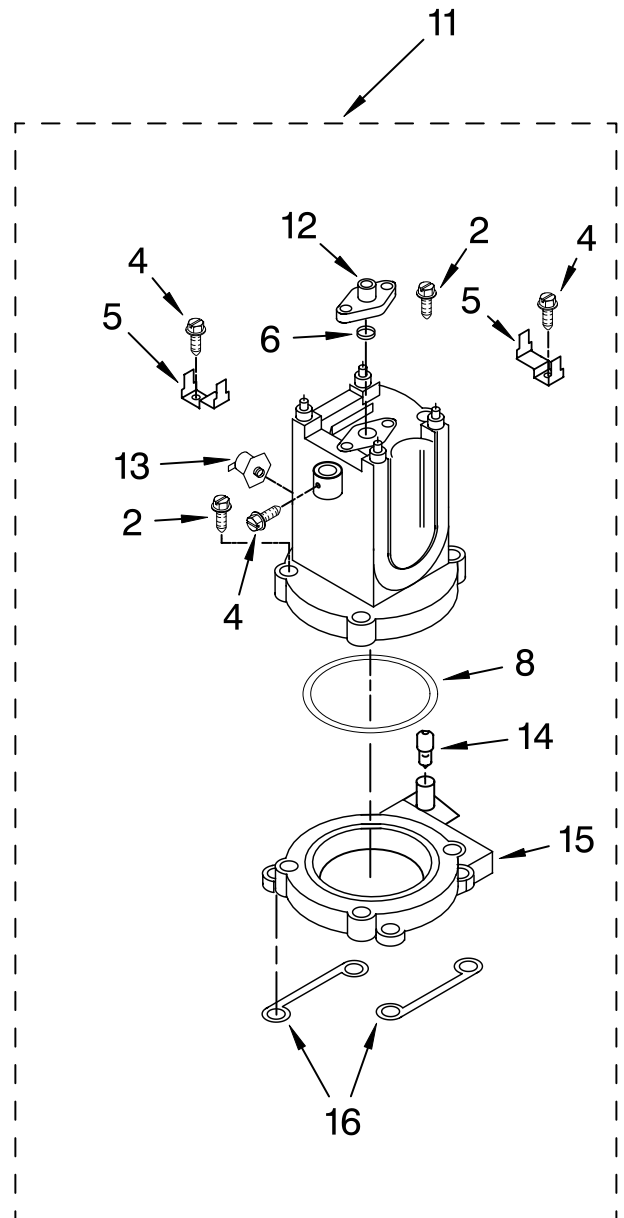

FOR CUSTOMER SATISFACTION ALWAYS USE
FACTORY SPECIFICATION PARTS

UPPER HOUSING AND CONTROLS

For Models: 5KES100__0

Illus. No.	Part No.	DESCRIPTION
1		Literature Parts
	8212205	Guide, Use & Care
	8204577	Wiring Diagram
	8212198	Repair Parts List
2	4176403	Cup Guard Assembly
3	4176404	Screw
4	4176405	Lid, Tank
5		Cabinet – Upper
	4176406	Pearl Metallic
	4176407	Empire Red
	8212215	Onyx Black
	8212216	Almond Creme

Illus. No.	Part No.	DESCRIPTION
6	4176408	Rod
7	4176409	Screw
8	8212199	Gauge, Coffee
9	8212200	Gauge, Steam
10	4176410	Ring, Trim Gauge
11	4176411	Switch – On/Off
12	4176412	Bracket, Switch
13	4176413	Screw
14	8212201	Light & Wire Assy

Illus. No.	Part No.	DESCRIPTION
15	4176420	Button, Switch
16	8212202	Bezel, Coffee
17	4176415	Switch
18	4176418	Pipe Assembly
19	4176419	Steam Group Assy
20	4176421	Spacer, Knob
21	8212203	Bezel, Steam
22	4176423	Screw
23	4176424	Knob & Clip Assy
24	4176425	Tip, Frothing
25	4176434	Washer

FOR ORDERING INFORMATION REFER TO PARTS PRICE LIST

BOILER ASSEMBLIES

For Models: 5KES100__0

Illus. No.	Part No.	DESCRIPTION
1	4176446	Boiler – Coffee
2	8211631	Screw
3	8211632	Support, Gauge Sensor
4	8211633	Screw
5	8211634	Clamp, Thermo Fuse