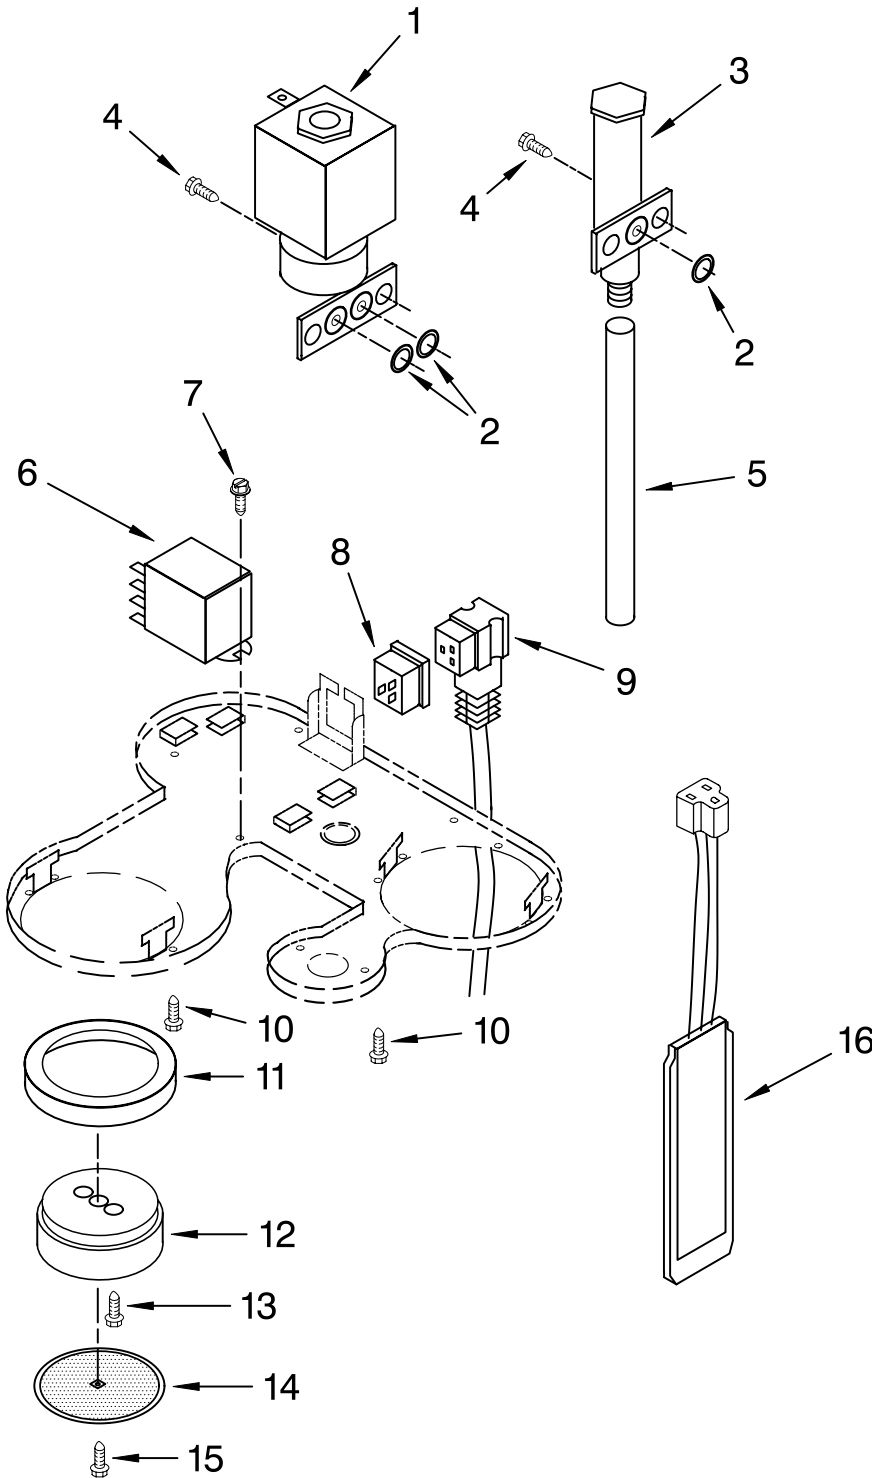

FOR ORDERING INFORMATION REFER TO PARTS PRICE LIST

LOWER HOUSING AND BASE PARTS

For Models: 5KES100__0

Illus. No.	Part No.	DESCRIPTION
1	4176426	Plate, Cabinet
2	4176404	Screw
3	4176428	Trim, Steam Pod
4	4176427	Screw
5	4176429	Trim, Coffee
6	4176430	Tank, Water
7	8212219	Cabinet Body
	8212220	Pearl Metallic
	8212217	Empire Red
	8212218	Almond Creme

Illus. No.	Part No.	DESCRIPTION
8	8212204	Nameplate
10	4176435	Base Assembly, (includes feet)
11	4176436	Foot
12	4176437	Tray, Drip
13	4176438	Floater, Red
14	4176439	Grid
15	4176440	Scoop, Coffee

Illus. No.	Part No.	DESCRIPTION
16	4176441	Brush, Cleaning
17	4176442	Holder, Filter
18	4176443	Filter, 2-Cup
19	4176444	Filter, 1-Cup
20	4176445	Tamper, Coffee
21	8212222	Handle
22	8212223	Screw

FOR ORDERING INFORMATION REFER TO PARTS PRICE LIST

PUMP ASSEMBLY

For Models: 5KES100__0

Illus. No.	Part No.	DESCRIPTION	Illus. No.	Part No.	DESCRIPTION	Illus. No.	Part No.	DESCRIPTION
1	8211480	Pump Assembly	8	8211651	Screw, M 5 x 12	12	8211655	Valve Assembly
2	8211645	Pipe, Suction	9	8211652	Pipe Assembly	13	8211656	Gasket, Valve
3	8211646	Pipe, SL	10	8211653	Protector, Pipe	14	8211657	Pipe Assembly
4	8211647	Clamp, Hose	11	8212212	Support, Pump (Ulka)	15	8212211	Pump w/Thermostat
5	8212221	Valve, Solenoid (3-Way)				16	8211659	Fitting, "T"
6	8211649	Gasket				17	8211664	Connector, Pump Suction
7	8211650	Fitting, Input						

FOR ORDERING INFORMATION REFER TO PARTS PRICE LIST

ELECTRICAL PARTS

For Models: 5KES100__0

Illus. No.	Part No.	DESCRIPTION
1	8212213	Valve, Solenoid (2-Way) Valve
2	8211649	Gasket
3	8211666	Valve, Steam
4	8211651	Screw
5	8211667	Valve, Exhaust Pipe
6	8212210	Relay, 230V
7	8211668	Screw
8	8211483	Plug
9		Cord, Power
	8212206	European
	8212207	Britain
	8212208	Swiss
	8212209	Australian
10	4176427	Screw
11	4176454	Gasket
12	4176455	Shower Disc Assy.
13	4176456	Screw
14	4176457	Disc, Shower
15	4176458	Screw
16	8212214	MOV Board, 230V