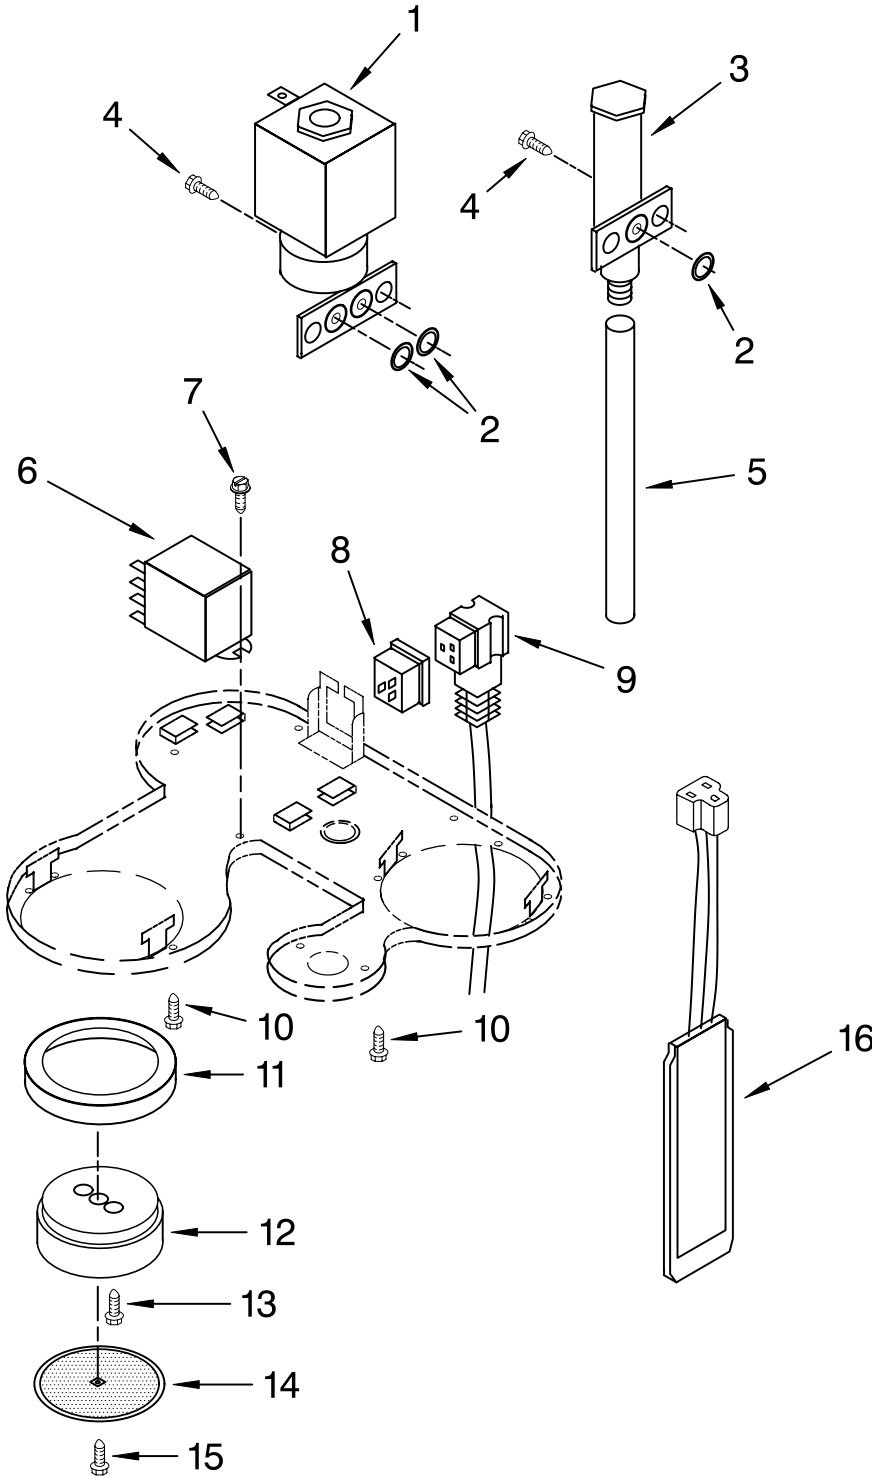

FOR ORDERING INFORMATION REFER TO PARTS PRICE LIST

LOWER HOUSING AND BASE PARTS

For Models: 5KES100__0

Illus. No.	Part No.	DESCRIPTION
1	4176426	Plate, Cabinet
2	4176404	Screw
3	4176428	Trim, Steam Pod
4	4176427	Screw
5	4176429	Trim, Coffee
6	4176430	Tank, Water
7	8212219	Cabinet Body
	8212220	Pearl Metallic
	8212217	Empire Red
	8212218	Almond Creme

Illus. No.	Part No.	DESCRIPTION
8	8212204	Nameplate
10	4176435	Base Assembly, (includes feet)
11	4176436	Foot
12	4176437	Tray, Drip
13	4176438	Floater, Red
14	4176439	Grid
15	4176440	Scoop, Coffee

Illus. No.	Part No.	DESCRIPTION
16	4176441	Brush, Cleaning
17	4176442	Holder, Filter
18	4176443	Filter, 2-Cup
19	4176444	Filter, 1-Cup
20	4176445	Tamper, Coffee
21	8212222	Handle
22	8212223	Screw

FOR ORDERING INFORMATION REFER TO PARTS PRICE LIST

PUMP ASSEMBLY

For Models: 5KES100__0

Illus. No.	Part No.	DESCRIPTION	Illus. No.	Part No.	DESCRIPTION	Illus. No.	Part No.	DESCRIPTION
1	8211480	Pump Assembly	8	8211651	Screw, M 5 x 12	12	8211655	Valve Assembly
2	8211645	Pipe, Suction	9	8211652	Pipe Assembly	13	8211656	Gasket, Valve
3	8211646	Pipe, SL	10	8211653	Protector, Pipe	14	8211657	Pipe Assembly
4	8211647	Clamp, Hose	11	8212212	Support, Pump (Ulka)	15	8212211	Pump w/Thermostat
5	8212221	Valve, Solenoid (3-Way)				16	8211659	Fitting, "T"
6	8211649	Gasket				17	8211664	Connector, Pump Suction
7	8211650	Fitting, Input						

FOR ORDERING INFORMATION REFER TO PARTS PRICE LIST

ELECTRICAL PARTS

For Models: 5KES100__0

Illus. No.	Part No.	DESCRIPTION
1	8212213	Valve, Solenoid (2-Way) Valve
2	8211649	Gasket
3	8211666	Valve, Steam
4	8211651	Screw
5	8211667	Valve, Exhaust Pipe
6	8212210	Relay, 230V
7	8211668	Screw
8	8211483	Plug
9		Cord, Power
	8212206	European
	8212207	Britain
	8212208	Swiss
	8212209	Australian
10	4176427	Screw
11	4176454	Gasket
12	4176455	Shower Disc Assy.
13	4176456	Screw
14	4176457	Disc, Shower
15	4176458	Screw
16	8212214	MOV Board, 230V