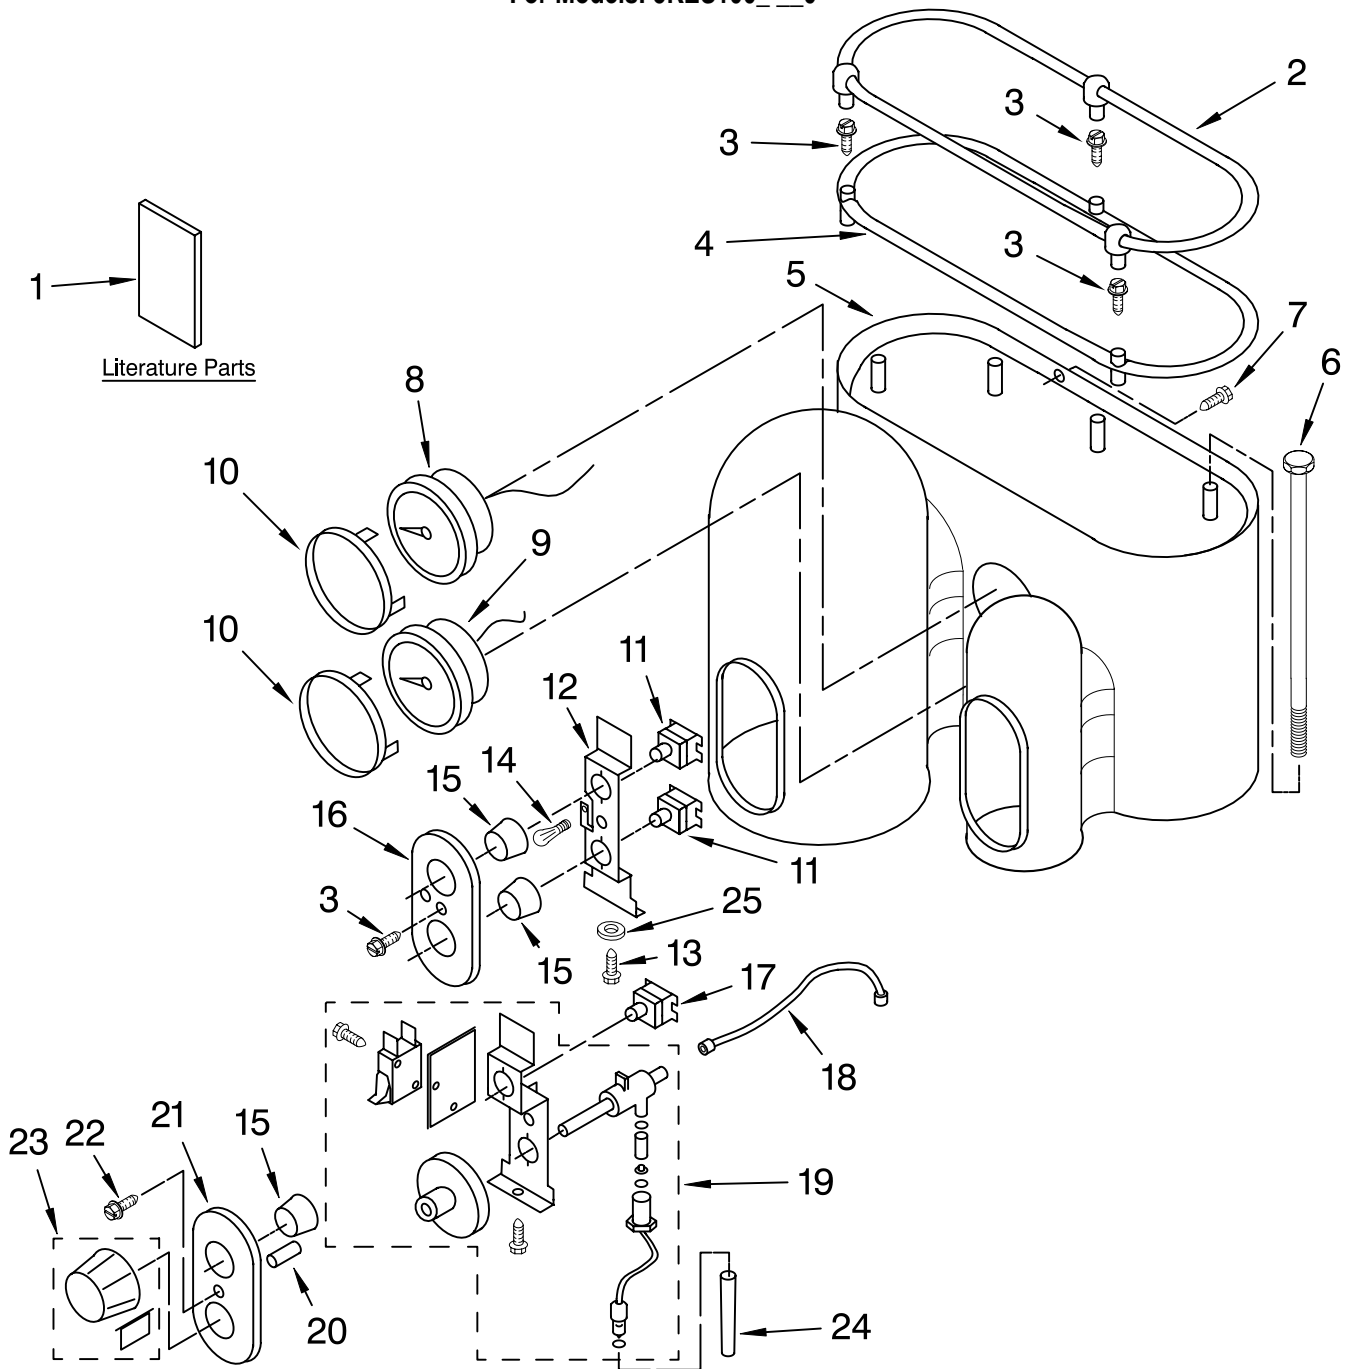

----- Manual continues below -----

PARTS LIST

for

KitchenAid®

ARTISAN ESPRESSO MAKER

INTERNATIONAL MODELS:

5KES100APM0 (Pearl Metallic – Australia)
5KES100AER0 (Empire Red – Australia)
5KES100BPM0 (Pearl Metallic – Britain)
5KES100BER0 (Empire Red – Britain)
5KES100BOB0 (Onyx Black – Britain)
5KES100BAC0 (Almond Creme – Britain)
5KES100EPM0 (Pearl Metallic – Europe)
5KES100EER0 (Empire Red – Europe)
5KES100EOB0 (Onyx Black – Europe)
5KES100EAC0 (Almond Creme – Europe)
5KES100SPM0 (Pearl Metallic – Switzerland)
5KES100SER0 (Empire Red – Switzerland)
5KES100SOB0 (Onyx Black – Switzerland)
5KES100SAC0 (Almond Creme – Switzerland)

FOR CUSTOMER SATISFACTION ALWAYS USE
FACTORY SPECIFICATION PARTS

UPPER HOUSING AND CONTROLS

For Models: 5KES100__0

Illus. No.	Part No.	DESCRIPTION
1		Literature Parts
	8212205	Guide, Use & Care
	8204577	Wiring Diagram
	8212198	Repair Parts List
2	4176403	Cup Guard Assembly
3	4176404	Screw
4	4176405	Lid, Tank
5		Cabinet – Upper
	4176406	Pearl Metallic
	4176407	Empire Red
	8212215	Onyx Black
	8212216	Almond Creme

Illus. No.	Part No.	DESCRIPTION
6	4176408	Rod
7	4176409	Screw
8	8212199	Gauge, Coffee
9	8212200	Gauge, Steam
10	4176410	Ring, Trim Gauge
11	4176411	Switch – On/Off
12	4176412	Bracket, Switch
13	4176413	Screw
14	8212201	Light & Wire Assy