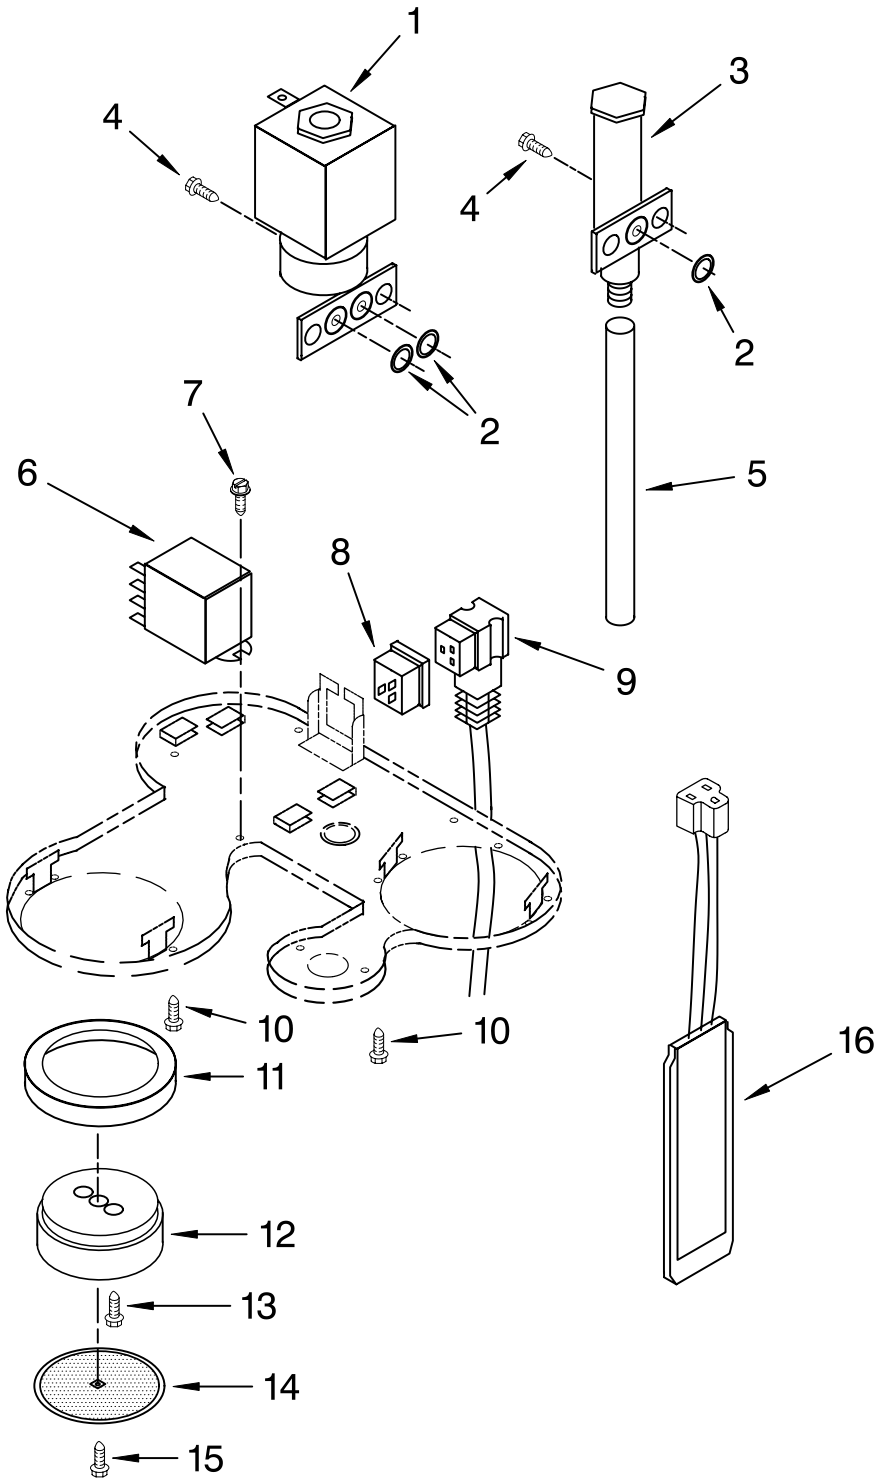

FOR ORDERING INFORMATION REFER TO PARTS PRICE LIST

LOWER HOUSING AND BASE PARTS

For Models: 5KES100__0

Illus. No.	Part No.	DESCRIPTION
1	4176426	Plate, Cabinet
2	4176404	Screw
3	4176428	Trim, Steam Pod
4	4176427	Screw
5	4176429	Trim, Coffee
6	4176430	Tank, Water
7		Cabinet Body
	8212219	Pearl Metallic
	8212220	Empire Red
	8212217	Onyx Black
	8212218	Almond Creme

Illus. No.	Part No.	DESCRIPTION
8	8212204	Nameplate
10	4176435	Base Assembly, (includes feet)
11	4176436	Foot
12	4176437	Tray, Drip
13	4176438	Floater, Red
14	4176439	Grid
15	4176440	Scoop, Coffee

Illus. No.	Part No.	DESCRIPTION
16	4176441	Brush, Cleaning
17	4176442	Holder, Filter
18	4176443	Filter, 2-Cup
19	4176444	Filter, 1-Cup
20	4176445	Tamper, Coffee
21	8212222	Handle
22	8212223	Screw

FOR ORDERING INFORMATION REFER TO PARTS PRICE LIST

PUMP ASSEMBLY

For Models: 5KES100__0

Illus. No.	Part No.	DESCRIPTION	Illus. No.	Part No.	DESCRIPTION	Illus. No.	Part No.	DESCRIPTION
1	8211480	Pump Assembly	8	8211651	Screw, M 5 x 12	12	8211655	Valve Assembly
2	8211645	Pipe, Suction	9	8211652	Pipe Assembly	13	8211656	Gasket, Valve
3	8211646	Pipe, SL	10	8211653	Protector, Pipe	14	8211657	Pipe Assembly
4	8211647	Clamp, Hose	11	8212212	Support, Pump (Ulka)	15	8212211	Pump w/Thermostat
5	8212221	Valve, Solenoid (3-Way)				16	8211659	Fitting, "T"
6	8211649	Gasket				17	8211664	Connector, Pump Suction
7	8211650	Fitting, Input						

FOR ORDERING INFORMATION REFER TO PARTS PRICE LIST

ELECTRICAL PARTS

For Models: 5KES100__0

Illus. No.	Part No.	DESCRIPTION
1	8212213	Valve, Solenoid (2-Way) Valve
2	8211649	Gasket
3	8211666	Valve, Steam
4	8211651	Screw
5	8211667	Valve, Exhaust Pipe
6	8212210	Relay, 230V
7	8211668	Screw
8	8211483	Plug
9	8212206	Cord, Power European
	8212207	Britain
	8212208	Swiss
	8212209	Australian
10	4176427	Screw
11	4176454	Gasket
12	4176455	Shower Disc Assy.
13	4176456	Screw
14	4176457	Disc, Shower
15	4176458	Screw
16	8212214	MOV Board, 230V