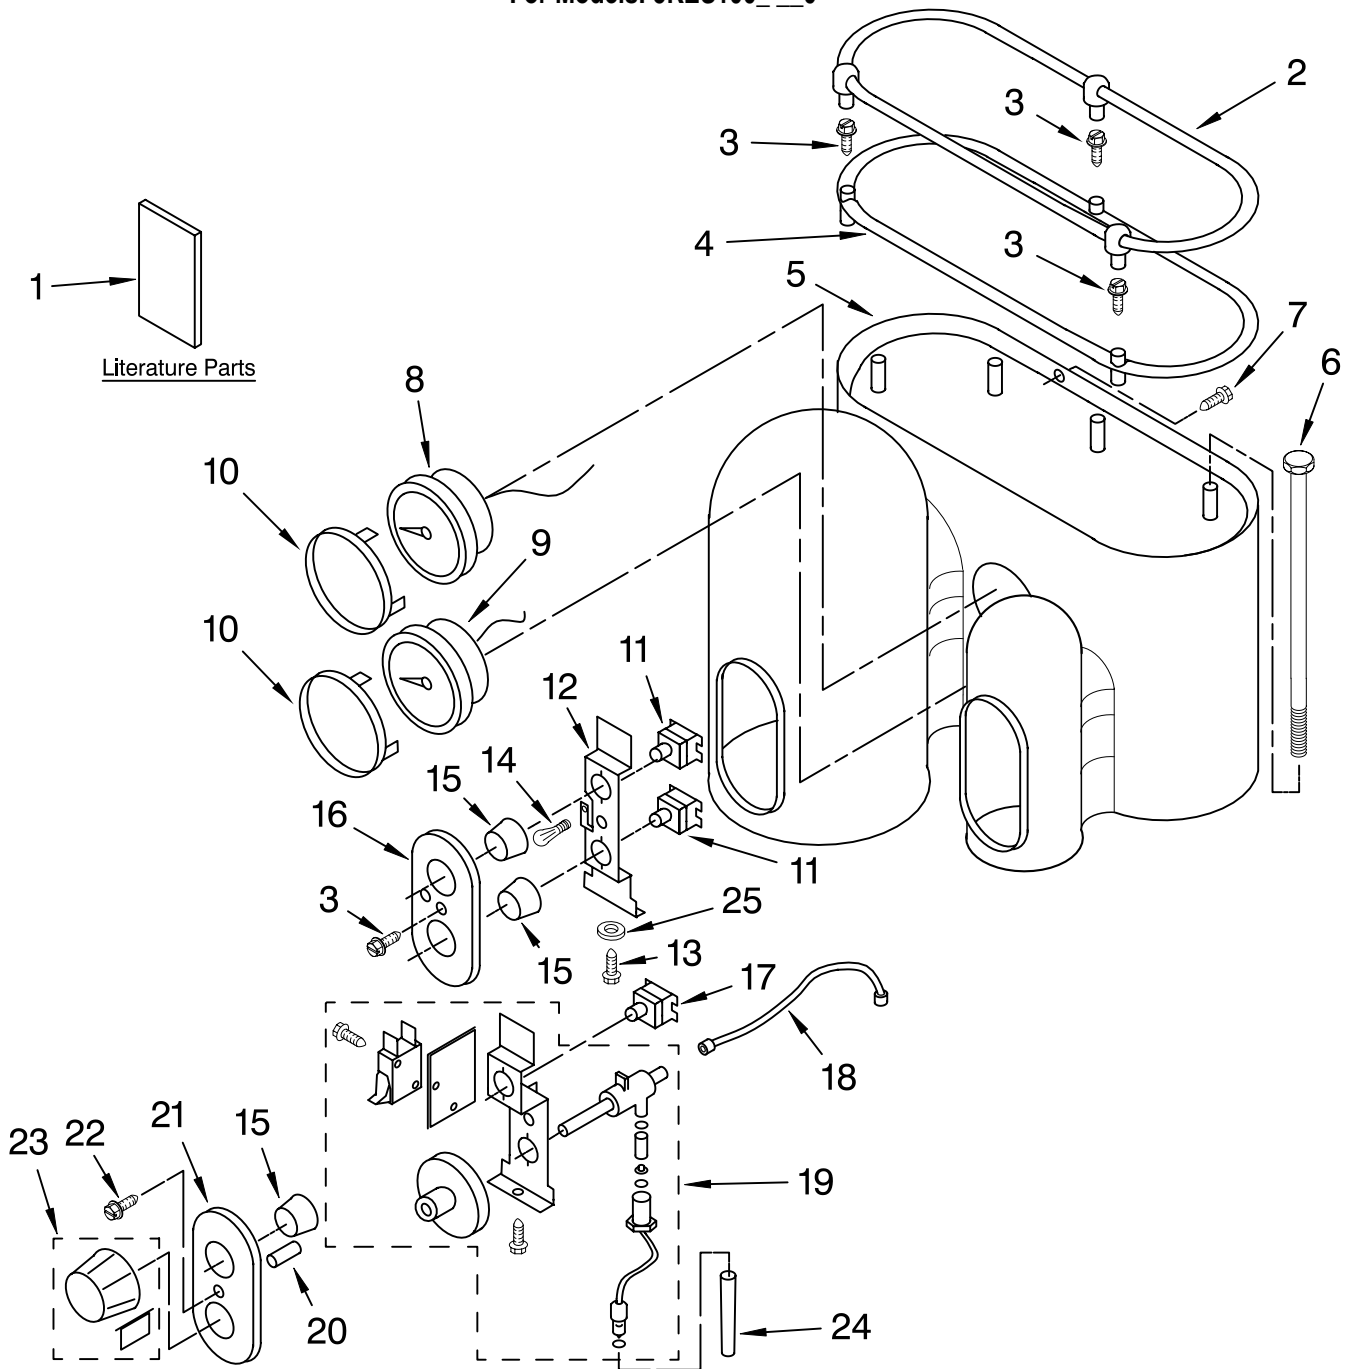

----- Manual continues below -----

PARTS LIST

for

KitchenAid®

ARTISAN ESPRESSO MAKER

INTERNATIONAL MODELS:

5KES100APM0 (Pearl Metallic – Australia)
5KES100AER0 (Empire Red – Australia)
5KES100BPM0 (Pearl Metallic – Britain)
5KES100BER0 (Empire Red – Britain)
5KES100BOB0 (Onyx Black – Britain)
5KES100BAC0 (Almond Creme – Britain)
5KES100EPM0 (Pearl Metallic – Europe)
5KES100EER0 (Empire Red – Europe)
5KES100EOB0 (Onyx Black – Europe)
5KES100EAC0 (Almond Creme – Europe)
5KES100SPM0 (Pearl Metallic – Switzerland)
5KES100SER0 (Empire Red – Switzerland)
5KES100SOB0 (Onyx Black – Switzerland)
5KES100SAC0 (Almond Creme – Switzerland)

FOR CUSTOMER SATISFACTION ALWAYS USE
FACTORY SPECIFICATION PARTS

UPPER HOUSING AND CONTROLS

For Models: 5KES100__0

Illus. No.	Part No.	DESCRIPTION
1		Literature Parts
	8212205	Guide, Use & Care
	8204577	Wiring Diagram
	8212198	Repair Parts List
2	4176403	Cup Guard Assembly
3	4176404	Screw
4	4176405	Lid, Tank
5		Cabinet - Upper
	4176406	Pearl Metallic
	4176407	Empire Red
	8212215	Onyx Black
	8212216	Almond Creme

Illus. No.	Part No.	DESCRIPTION
6	4176408	Rod
7	4176409	Screw
8	8212199	Gauge, Coffee
9	8212200	Gauge, Steam
10	4176410	Ring, Trim Gauge
11	4176411	Switch - On/Off
12	4176412	Bracket, Switch
13	4176413	Screw
14	8212201	Light & Wire Assy