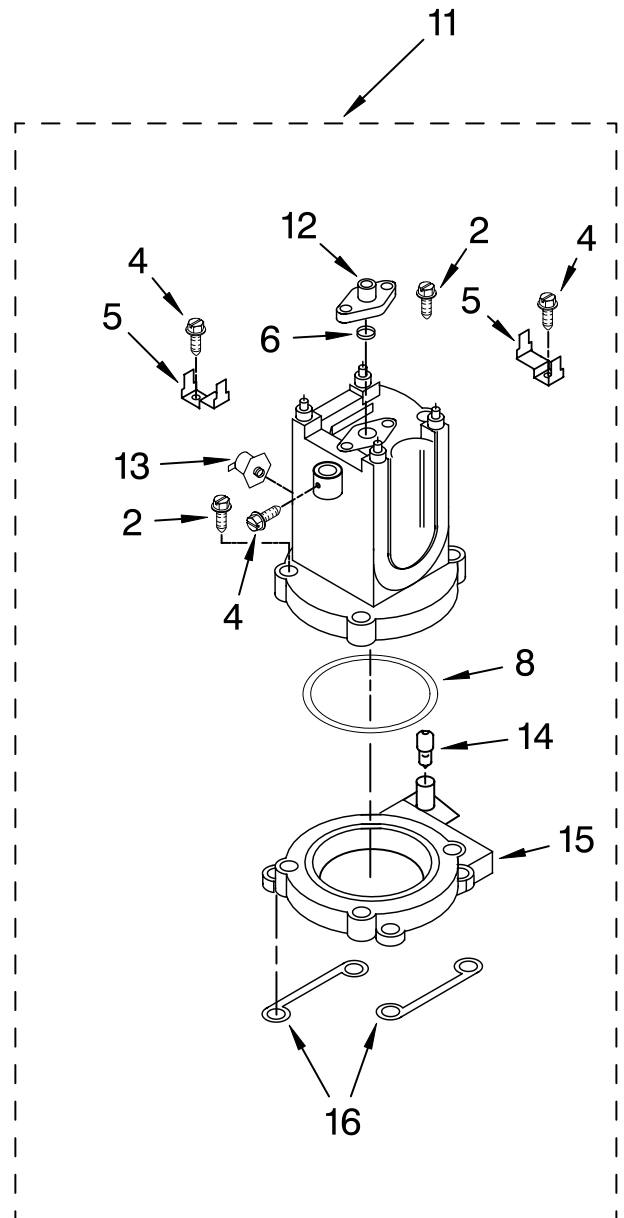

FOR CUSTOMER SATISFACTION ALWAYS USE
FACTORY SPECIFICATION PARTS

UPPER HOUSING AND CONTROLS

For Models: 5KES100__0

Illus. No.	Part No.	DESCRIPTION
1		Literature Parts
	8212205	Guide, Use & Care
	8204577	Wiring Diagram
	8212198	Repair Parts List
2	4176403	Cup Guard Assembly
3	4176404	Screw
4	4176405	Lid, Tank
5		Cabinet - Upper
	4176406	Pearl Metallic
	4176407	Empire Red
	8212215	Onyx Black
	8212216	Almond Creme

Illus. No.	Part No.	DESCRIPTION
6	4176408	Rod
7	4176409	Screw
8	8212199	Gauge, Coffee
9	8212200	Gauge, Steam
10	4176410	Ring, Trim Gauge
11	4176411	Switch - On/Off
12	4176412	Bracket, Switch
13	4176413	Screw
14	8212201	Light & Wire Assy

Illus. No.	Part No.	DESCRIPTION
15	4176420	Button, Switch
16	8212202	Bezel, Coffee
17	4176415	Switch
18	4176418	Pipe Assembly
19	4176419	Steam Group Assy
20	4176421	Spacer, Knob
21	8212203	Bezel, Steam
22	4176423	Screw
23	4176424	Knob & Clip Assy
24	4176425	Tip, Frothing
25	4176434	Washer

FOR ORDERING INFORMATION REFER TO PARTS PRICE LIST

BOILER ASSEMBLIES

For Models: 5KES100__0

Illus. No.	Part No.	DESCRIPTION
1	4176446	Boiler – Coffee
2	8211631	Screw
3	8211632	Support, Gauge Sensor
4	8211633	Screw
5	8211634	Clamp, Thermo Fuse