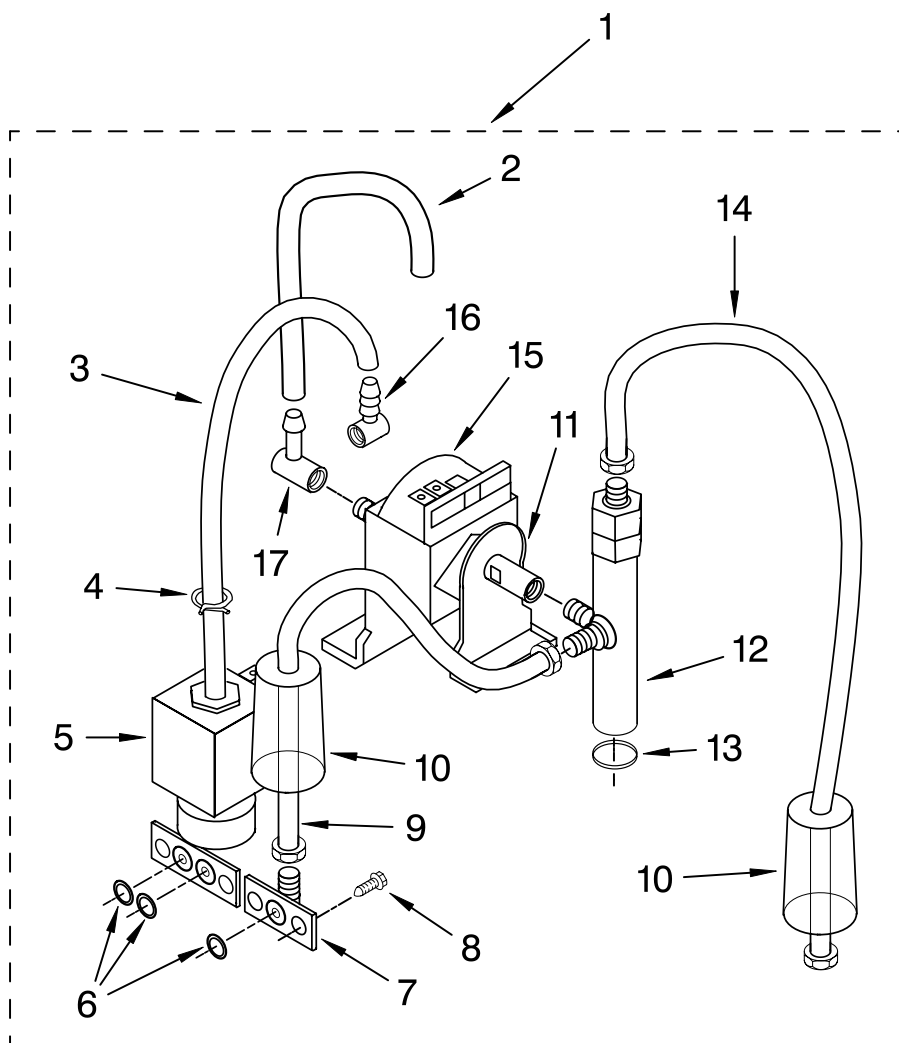

FOR ORDERING INFORMATION REFER TO PARTS PRICE LIST

LOWER HOUSING AND BASE PARTS

For Models: 5KES100__0

Illus. No.	Part No.	DESCRIPTION
1	4176426	Plate, Cabinet
2	4176404	Screw
3	4176428	Trim, Steam Pod
4	4176427	Screw
5	4176429	Trim, Coffee
6	4176430	Tank, Water
7		Cabinet Body
	8212219	Pearl Metallic
	8212220	Empire Red
	8212217	Onyx Black
	8212218	Almond Creme

Illus. No.	Part No.	DESCRIPTION
8	8212204	Nameplate
10	4176435	Base Assembly, (includes feet)
11	4176436	Foot
12	4176437	Tray, Drip
13	4176438	Floater, Red
14	4176439	Grid
15	4176440	Scoop, Coffee

Illus. No.	Part No.	DESCRIPTION
16	4176441	Brush, Cleaning
17	4176442	Holder, Filter
18	4176443	Filter, 2-Cup
19	4176444	Filter, 1-Cup
20	4176445	Tamper, Coffee
21	8212222	Handle
22	8212223	Screw

FOR ORDERING INFORMATION REFER TO PARTS PRICE LIST

PUMP ASSEMBLY

For Models: 5KES100__0

Illus. No.	Part No.	DESCRIPTION	Illus. No.	Part No.	DESCRIPTION	Illus. No.	Part No.	DESCRIPTION
1	8211480	Pump Assembly	8	8211651	Screw, M 5 x 12	12	8211655	Valve Assembly
2	8211645	Pipe, Suction	9	8211652	Pipe Assembly	13	8211656	Gasket, Valve
3	8211646	Pipe, SL	10	8211653	Protector, Pipe	14	8211657	Pipe Assembly
4	8211647	Clamp, Hose	11	8212212	Support, Pump (Ulka)	15	8212211	Pump w/Thermostat
5	8212221	Valve, Solenoid (3-Way)				16	8211659	Fitting, "T"
6	8211649	Gasket				17	8211664	Connector, Pump Suction
7	8211650	Fitting, Input						

FOR ORDERING INFORMATION REFER TO PARTS PRICE LIST

ELECTRICAL PARTS

For Models: 5KES100__0

Illus. No.	Part No.	DESCRIPTION
1	8212213	Valve, Solenoid (2-Way) Valve
2	8211649	Gasket
3	8211666	Valve, Steam
4	8211651	Screw
5	8211667	Valve, Exhaust Pipe
6	8212210	Relay, 230V
7	8211668	Screw
8	8211483	Plug
9	8212206	Cord, Power European
	8212207	Britain
	8212208	Swiss
	8212209	Australian
10	4176427	Screw
11	4176454	Gasket
12	4176455	Shower Disc Assy.
13	4176456	Screw
14	4176457	Disc, Shower
15	4176458	Screw
16	8212214	MOV Board, 230V