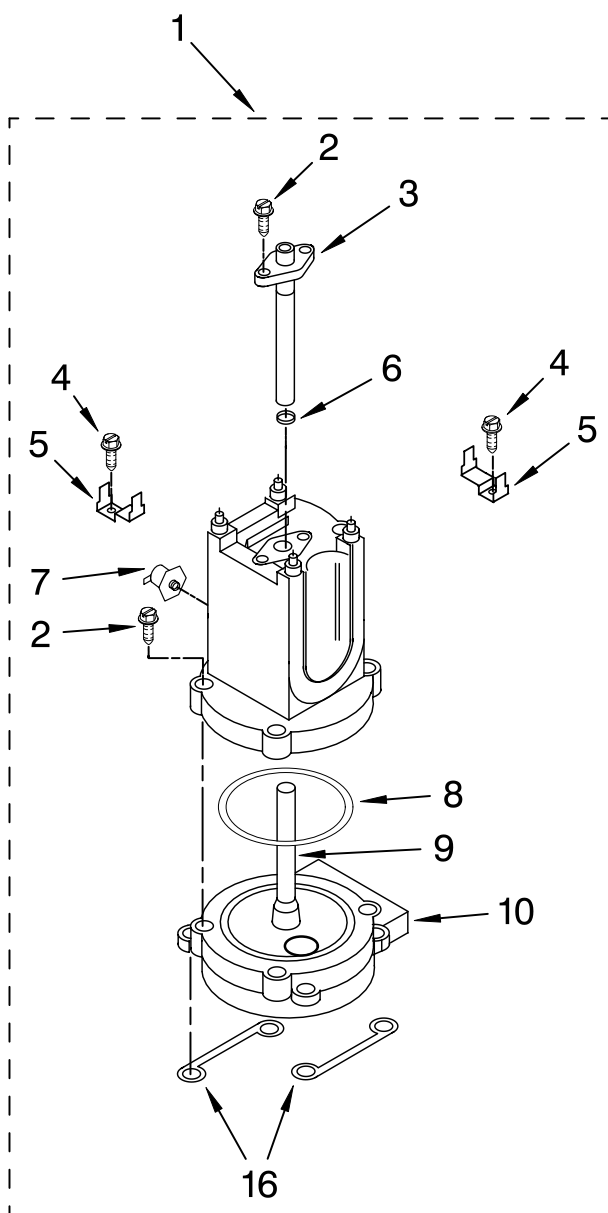

FOR CUSTOMER SATISFACTION ALWAYS USE
FACTORY SPECIFICATION PARTS

UPPER HOUSING AND CONTROLS

For Models: 5KES100__0

Illus. No.	Part No.	DESCRIPTION
1		Literature Parts
	8212205	Guide, Use & Care
	8204577	Wiring Diagram
	8212198	Repair Parts List
2	4176403	Cup Guard Assembly
3	4176404	Screw
4	4176405	Lid, Tank
5		Cabinet - Upper
	4176406	Pearl Metallic
	4176407	Empire Red
	8212215	Onyx Black
	8212216	Almond Creme

Illus. No.	Part No.	DESCRIPTION
6	4176408	Rod
7	4176409	Screw
8	8212199	Gauge, Coffee
9	8212200	Gauge, Steam
10	4176410	Ring, Trim Gauge
11	4176411	Switch - On/Off
12	4176412	Bracket, Switch
13	4176413	Screw
14	8212201	Light & Wire Assy

Illus. No.	Part No.	DESCRIPTION
15	4176420	Button, Switch
16	8212202	Bezel, Coffee
17	4176415	Switch
18	4176418	Pipe Assembly
19	4176419	Steam Group Assy
20	4176421	Spacer, Knob
21	8212203	Bezel, Steam
22	4176423	Screw
23	4176424	Knob & Clip Assy
24	4176425	Tip, Frothing
25	4176434	Washer

FOR ORDERING INFORMATION REFER TO PARTS PRICE LIST

BOILER ASSEMBLIES

For Models: 5KES100__0

Illus. No.	Part No.	DESCRIPTION
1	4176446	Boiler – Coffee
2	8211631	Screw
3	8211632	Support, Gauge Sensor
4	8211633	Screw
5	8211634	Clamp, Thermo Fuse