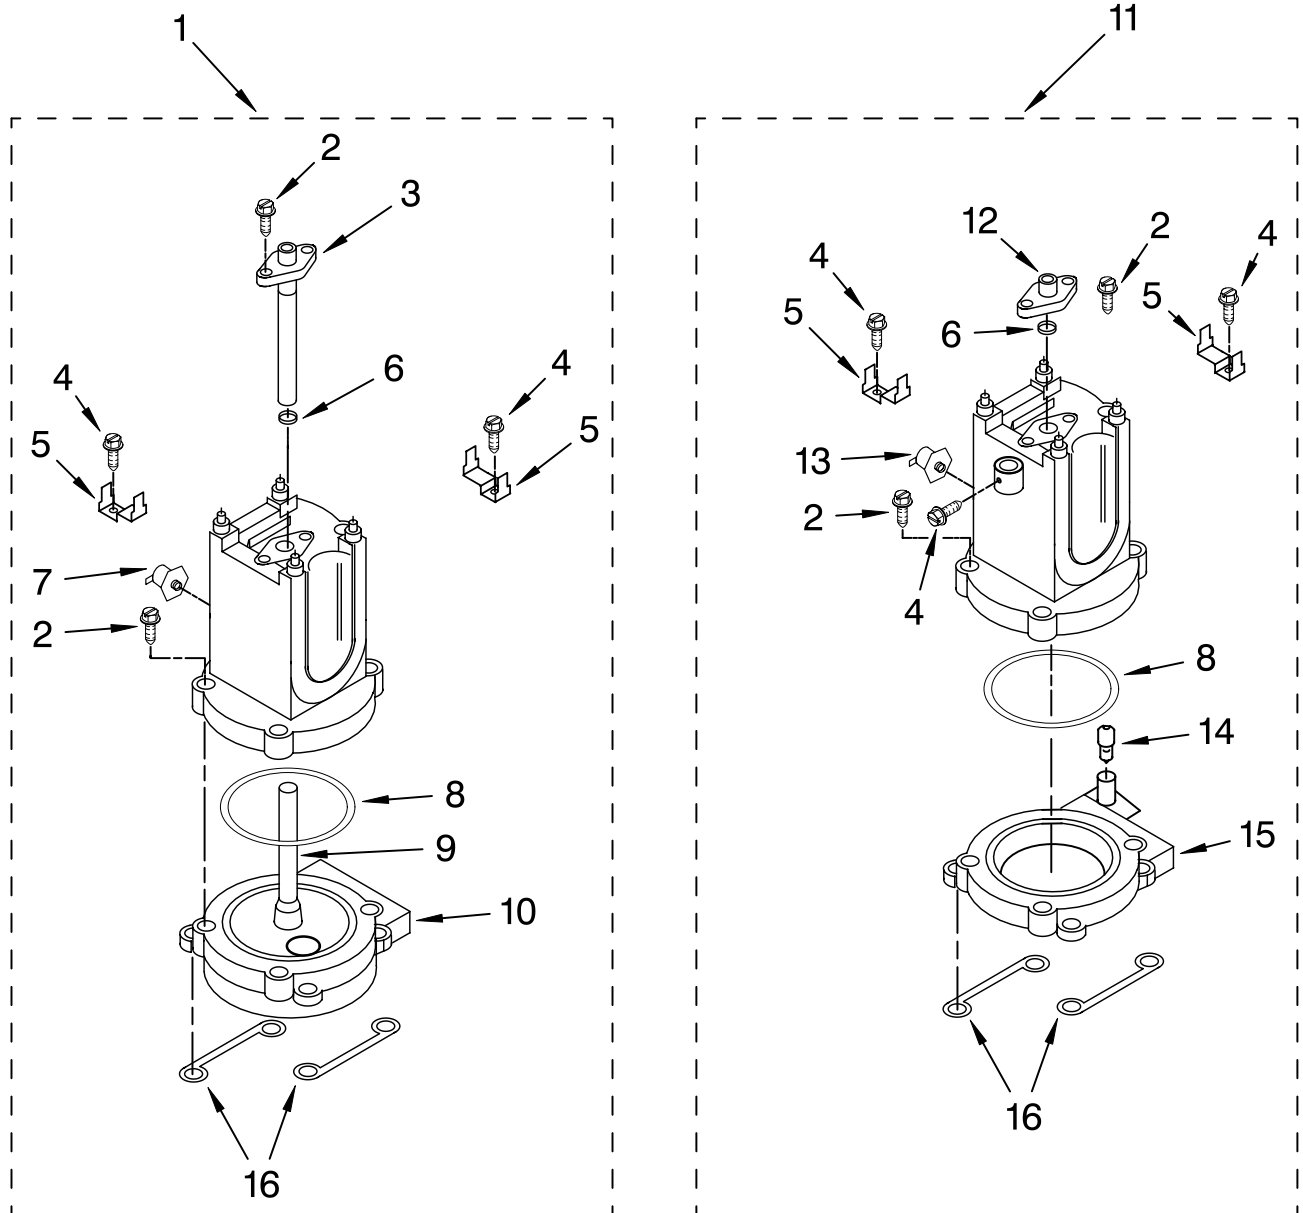

BOILER ASSEMBLIES

For Models: 5KES100__0

Illus. No.	Part No.	DESCRIPTION
1	4176446	Boiler – Coffee
2	8211631	Screw
3	8211632	Support, Gauge Sensor
4	8211633	Screw
5	8211634	Clamp, Thermo Fuse

Illus. No.	Part No.	DESCRIPTION
6	8211635	Gasket
7	8211636	Thermostat, Coffee
8	8211637	Gasket
9	8211638	Pipe, Copper
10	8211639	Body, Unit

Illus. No.	Part No.	DESCRIPTION
11	4176448	Boiler, Espresso
12	8211640	Body, Steam Pipe
13	8211641	Thermostat, Steam
14	8211642	Fitting
15	8211643	Flange, Steam Boiler
16	8211644	Gasket, Insulating

FOR ORDERING INFORMATION REFER TO PARTS PRICE LIST