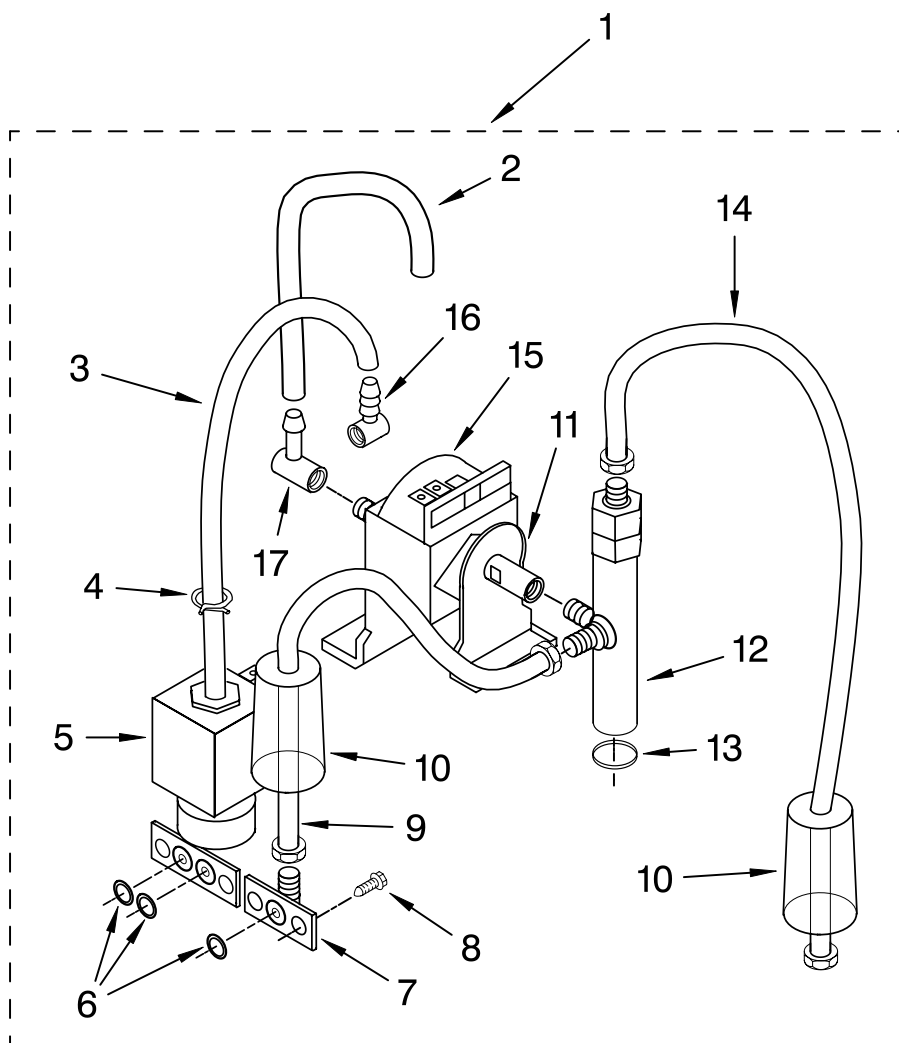

FOR ORDERING INFORMATION REFER TO PARTS PRICE LIST

LOWER HOUSING AND BASE PARTS

For Models: 5KES100__0

Illus. No.	Part No.	DESCRIPTION
1	4176426	Plate, Cabinet
2	4176404	Screw
3	4176428	Trim, Steam Pod
4	4176427	Screw
5	4176429	Trim, Coffee
6	4176430	Tank, Water
7		Cabinet Body
	8212219	Pearl Metallic
	8212220	Empire Red
	8212217	Onyx Black
	8212218	Almond Creme

Illus. No.	Part No.	DESCRIPTION
8	8212204	Nameplate
10	4176435	Base Assembly, (includes feet)
11	4176436	Foot
12	4176437	Tray, Drip
13	4176438	Floater, Red
14	4176439	Grid
15	4176440	Scoop, Coffee

Illus. No.	Part No.	DESCRIPTION
16	4176441	Brush, Cleaning
17	4176442	Holder, Filter
18	4176443	Filter, 2-Cup
19	4176444	Filter, 1-Cup
20	4176445	Tamper, Coffee
21	8212222	Handle
22	8212223	Screw

FOR ORDERING INFORMATION REFER TO PARTS PRICE LIST

PUMP ASSEMBLY

For Models: 5KES100__0

Illus. No.	Part No.	DESCRIPTION
1	8211480	Pump Assembly
2	8211645	Pipe, Suction
3	8211646	Pipe, SL
4	8211647	Clamp, Hose
5	8212221	Valve, Solenoid (3-Way)
6	8211649	Gasket
7	8211650	Fitting, Input

Illus. No.	Part No.	DESCRIPTION
8	8211651	Screw, M 5 x 12
9	8211652	Pipe Assembly
10	8211653	Protector, Pipe
11	8212212	Support, Pump (Ulka)

Illus. No.	Part No.	DESCRIPTION
12	8211655	Valve Assembly
13	8211656	Gasket, Valve
14	8211657	Pipe Assembly
15	8212211	Pump w/Thermostat
16	8211659	Fitting, "T"
17	8211664	Connector, Pump Suction