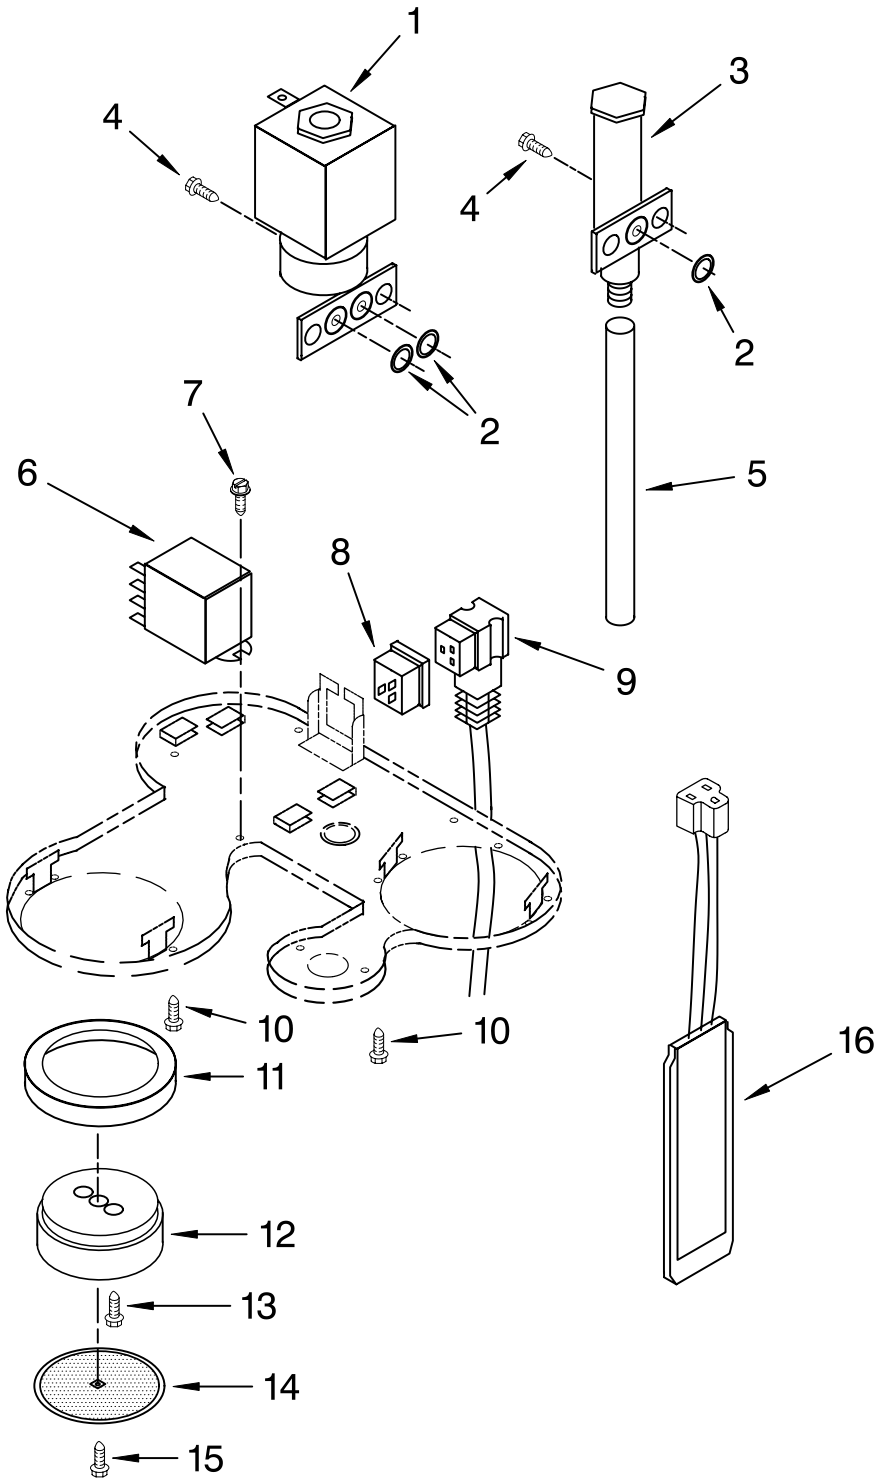

Illus. No.	Part No.	DESCRIPTION
8	8212204	Nameplate
10	4176435	Base Assembly, (includes feet)
11	4176436	Foot
12	4176437	Tray, Drip
13	4176438	Floater, Red
14	4176439	Grid
15	4176440	Scoop, Coffee

Illus. No.	Part No.	DESCRIPTION
16	4176441	Brush, Cleaning
17	4176442	Holder, Filter
18	4176443	Filter, 2-Cup
19	4176444	Filter, 1-Cup
20	4176445	Tamper, Coffee
21	8212222	Handle
22	8212223	Screw

FOR ORDERING INFORMATION REFER TO PARTS PRICE LIST

PUMP ASSEMBLY

For Models: 5KES100__0

Illus. No.	Part No.	DESCRIPTION
1	8211480	Pump Assembly
2	8211645	Pipe, Suction
3	8211646	Pipe, SL
4	8211647	Clamp, Hose
5	8212221	Valve, Solenoid (3-Way)
6	8211649	Gasket
7	8211650	Fitting, Input

Illus. No.	Part No.	DESCRIPTION
8	8211651	Screw, M 5 x 12
9	8211652	Pipe Assembly
10	8211653	Protector, Pipe
11	8212212	Support, Pump (Ulka)

Illus. No.	Part No.	DESCRIPTION
12	8211655	Valve Assembly
13	8211656	Gasket, Valve
14	8211657	Pipe Assembly
15	8212211	Pump w/Thermostat
16	8211659	Fitting, "T"
17	8211664	Connector, Pump Suction

FOR ORDERING INFORMATION REFER TO PARTS PRICE LIST

ELECTRICAL PARTS

For Models: 5KES100__0

Illus. No.	Part No.	DESCRIPTION
1	8212213	Valve, Solenoid (2-Way) Valve
2	8211649	Gasket
3	8211666	Valve, Steam
4	8211651	Screw
5	8211667	Valve, Exhaust Pipe
6	8212210	Relay, 230V
7	8211668	Screw
8	8211483	Plug
9		Cord, Power
	8212206	European
	8212207	Britain
	8212208	Swiss
	8212209	Australian
10	4176427	Screw
11	4176454	Gasket
12	4176455	Shower Disc Assy.
13	4176456	Screw
14	4176457	Disc, Shower
15	4176458	Screw
16	8212214	MOV Board, 230V