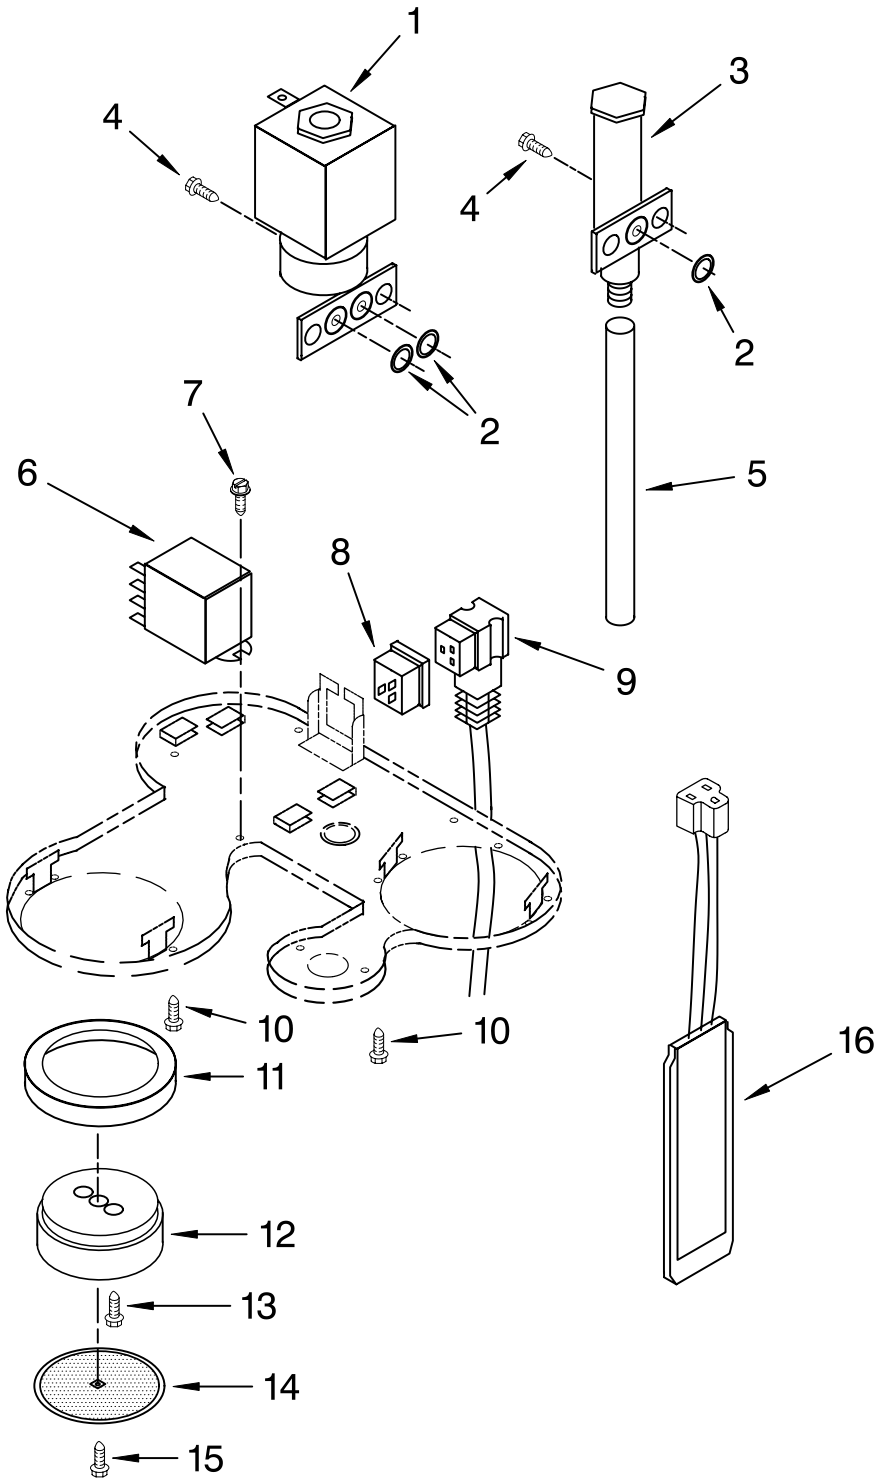

Illus. No.	Part No.	DESCRIPTION
8	8212204	Nameplate
10	4176435	Base Assembly, (includes feet)
11	4176436	Foot
12	4176437	Tray, Drip
13	4176438	Floater, Red
14	4176439	Grid
15	4176440	Scoop, Coffee

Illus. No.	Part No.	DESCRIPTION
16	4176441	Brush, Cleaning
17	4176442	Holder, Filter
18	4176443	Filter, 2-Cup
19	4176444	Filter, 1-Cup
20	4176445	Tamper, Coffee
21	8212222	Handle
22	8212223	Screw

# PUMP ASSEMBLY

For Models: 5KES100\_\_0

Illus. No.	Part No.	DESCRIPTION	Illus. No.	Part No.	DESCRIPTION	Illus. No.	Part No.	DESCRIPTION
1	8211480	Pump Assembly	8	8211651	Screw, M 5 x 12	12	8211655	Valve Assembly
2	8211645	Pipe, Suction	9	8211652	Pipe Assembly	13	8211656	Gasket, Valve
3	8211646	Pipe, SL	10	8211653	Protector, Pipe	14	8211657	Pipe Assembly
4	8211647	Clamp, Hose	11	8212212	Support, Pump (Ulka)	15	8212211	Pump w/Thermostat
5	8212221	Valve, Solenoid (3-Way)				16	8211659	Fitting, "T"
6	8211649	Gasket				17	8211664	Connector, Pump Suction
7	8211650	Fitting, Input						

# ELECTRICAL PARTS

For Models: 5KES100\_\_0

Illus. No.	Part No.	DESCRIPTION
1	8212213	Valve, Solenoid (2-Way) Valve
2	8211649	Gasket
3	8211666	Valve, Steam
4	8211651	Screw
5	8211667	Valve, Exhaust Pipe
6	8212210	Relay, 230V
7	8211668	Screw
8	8211483	Plug
9		Cord, Power
	8212206	European
	8212207	Britain
	8212208	Swiss
	8212209	Australian
10	4176427	Screw
11	4176454	Gasket
12	4176455	Shower Disc Assy.
13	4176456	Screw
14	4176457	Disc, Shower
15	4176458	Screw
16	8212214	MOV Board, 230V