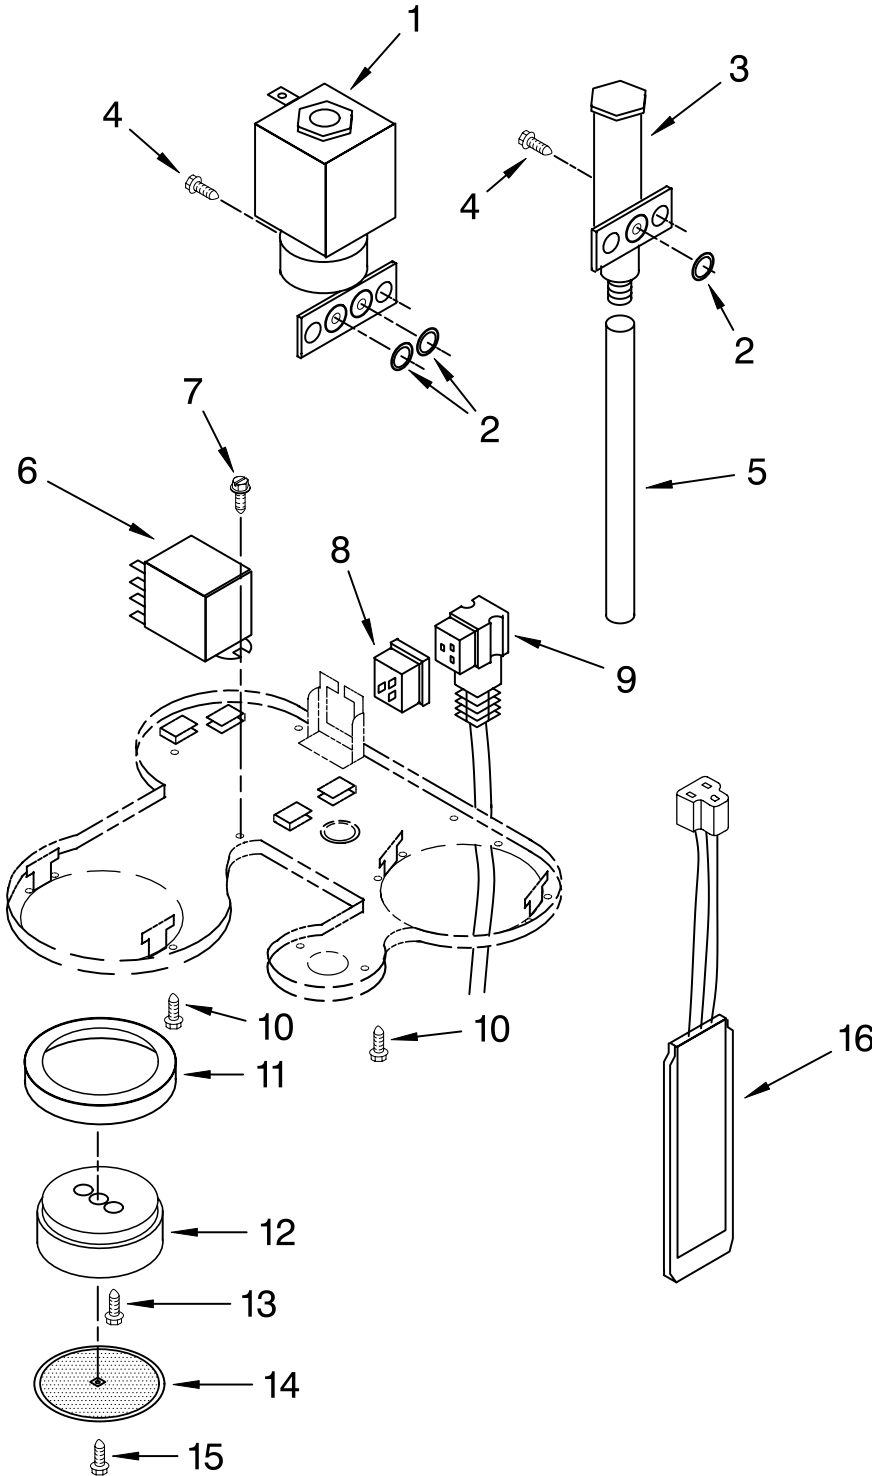

FOR ORDERING INFORMATION REFER TO PARTS PRICE LIST

LOWER HOUSING AND BASE PARTS

For Models: 5KES100__0

Illus. No.	Part No.	DESCRIPTION
1	4176426	Plate, Cabinet
2	4176404	Screw
3	4176428	Trim, Steam Pod
4	4176427	Screw
5	4176429	Trim, Coffee
6	4176430	Tank, Water
7		Cabinet Body
	8212219	Pearl Metallic
	8212220	Empire Red
	8212217	Onyx Black
	8212218	Almond Creme

Illus. No.	Part No.	DESCRIPTION
8	8212204	Nameplate
10	4176435	Base Assembly, (includes feet)
11	4176436	Foot
12	4176437	Tray, Drip
13	4176438	Floater, Red
14	4176439	Grid
15	4176440	Scoop, Coffee

Illus. No.	Part No.	DESCRIPTION
16	4176441	Brush, Cleaning
17	4176442	Holder, Filter
18	4176443	Filter, 2-Cup
19	4176444	Filter, 1-Cup
20	4176445	Tamper, Coffee
21	8212222	Handle
22	8212223	Screw

FOR ORDERING INFORMATION REFER TO PARTS PRICE LIST

PUMP ASSEMBLY

For Models: 5KES100__0

Illus. No.	Part No.	DESCRIPTION	Illus. No.	Part No.	DESCRIPTION	Illus. No.	Part No.	DESCRIPTION
1	8211480	Pump Assembly	8	8211651	Screw, M 5 x 12	12	8211655	Valve Assembly
2	8211645	Pipe, Suction	9	8211652	Pipe Assembly	13	8211656	Gasket, Valve
3	8211646	Pipe, SL	10	8211653	Protector, Pipe	14	8211657	Pipe Assembly
4	8211647	Clamp, Hose	11	8212212	Support, Pump (Ulka)	15	8212211	Pump w/Thermostat
5	8212221	Valve, Solenoid (3-Way)				16	8211659	Fitting, "T"
6	8211649	Gasket				17	8211664	Connector, Pump Suction
7	8211650	Fitting, Input						

FOR ORDERING INFORMATION REFER TO PARTS PRICE LIST

ELECTRICAL PARTS

For Models: 5KES100__0

Illus. No.	Part No.	DESCRIPTION
1	8212213	Valve, Solenoid (2-Way) Valve
2	8211649	Gasket
3	8211666	Valve, Steam
4	8211651	Screw
5	8211667	Valve, Exhaust Pipe
6	8212210	Relay, 230V
7	8211668	Screw
8	8211483	Plug
9	8212206	Cord, Power European
	8212207	Britain
	8212208	Swiss
	8212209	Australian
10	4176427	Screw
11	4176454	Gasket
12	4176455	Shower Disc Assy.
13	4176456	Screw
14	4176457	Disc, Shower
15	4176458	Screw
16	8212214	MOV Board, 230V