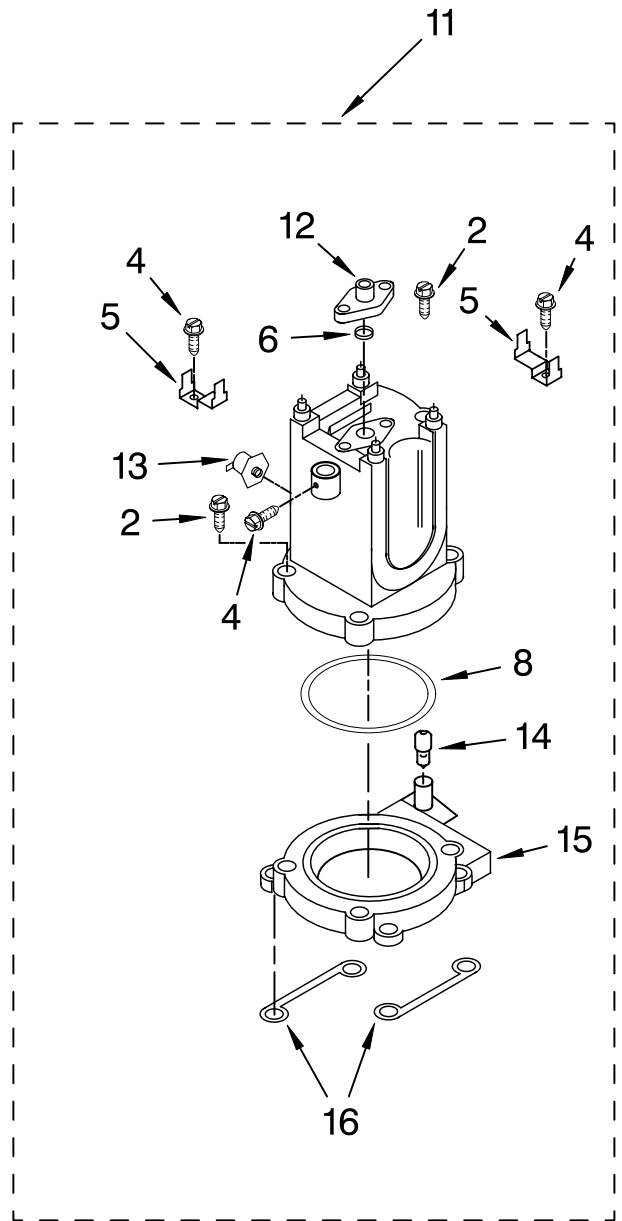

----- Manual continues below -----

PARTS LIST

for

KitchenAid®

ARTISAN ESPRESSO MAKER

INTERNATIONAL MODELS:

5KES100APM0 (Pearl Metallic – Australia)
5KES100AER0 (Empire Red – Australia)
5KES100BPM0 (Pearl Metallic – Britain)
5KES100BER0 (Empire Red – Britain)
5KES100BOB0 (Onyx Black – Britain)
5KES100BAC0 (Almond Creme – Britain)
5KES100EPM0 (Pearl Metallic – Europe)
5KES100EER0 (Empire Red – Europe)
5KES100EOB0 (Onyx Black – Europe)
5KES100EAC0 (Almond Creme – Europe)
5KES100SPM0 (Pearl Metallic – Switzerland)
5KES100SER0 (Empire Red – Switzerland)
5KES100SOB0 (Onyx Black – Switzerland)
5KES100SAC0 (Almond Creme – Switzerland)

FOR CUSTOMER SATISFACTION ALWAYS USE
FACTORY SPECIFICATION PARTS

UPPER HOUSING AND CONTROLS

For Models: 5KES100__0

Illus. No.	Part No.	DESCRIPTION
1		Literature Parts
	8212205	Guide, Use & Care
	8204577	Wiring Diagram
	8212198	Repair Parts List
2	4176403	Cup Guard Assembly
3	4176404	Screw
4	4176405	Lid, Tank
5		Cabinet - Upper
	4176406	Pearl Metallic
	4176407	Empire Red
	8212215	Onyx Black
	8212216	Almond Creme

Illus. No.	Part No.	DESCRIPTION
6	4176408	Rod
7	4176409	Screw
8	8212199	Gauge, Coffee
9	8212200	Gauge, Steam
10	4176410	Ring, Trim Gauge
11	4176411	Switch - On/Off
12	4176412	Bracket, Switch
13	4176413	Screw
14	8212201	Light & Wire Assy

FOR ORDERING INFORMATION REFER TO PARTS PRICE LIST

BOILER ASSEMBLIES

For Models: 5KES100__0

Illus. No.	Part No.	DESCRIPTION
1	4176446	Boiler – Coffee
2	8211631	Screw
3	8211632	Support, Gauge Sensor
4	8211633	Screw
5	8211634	Clamp, Thermo Fuse