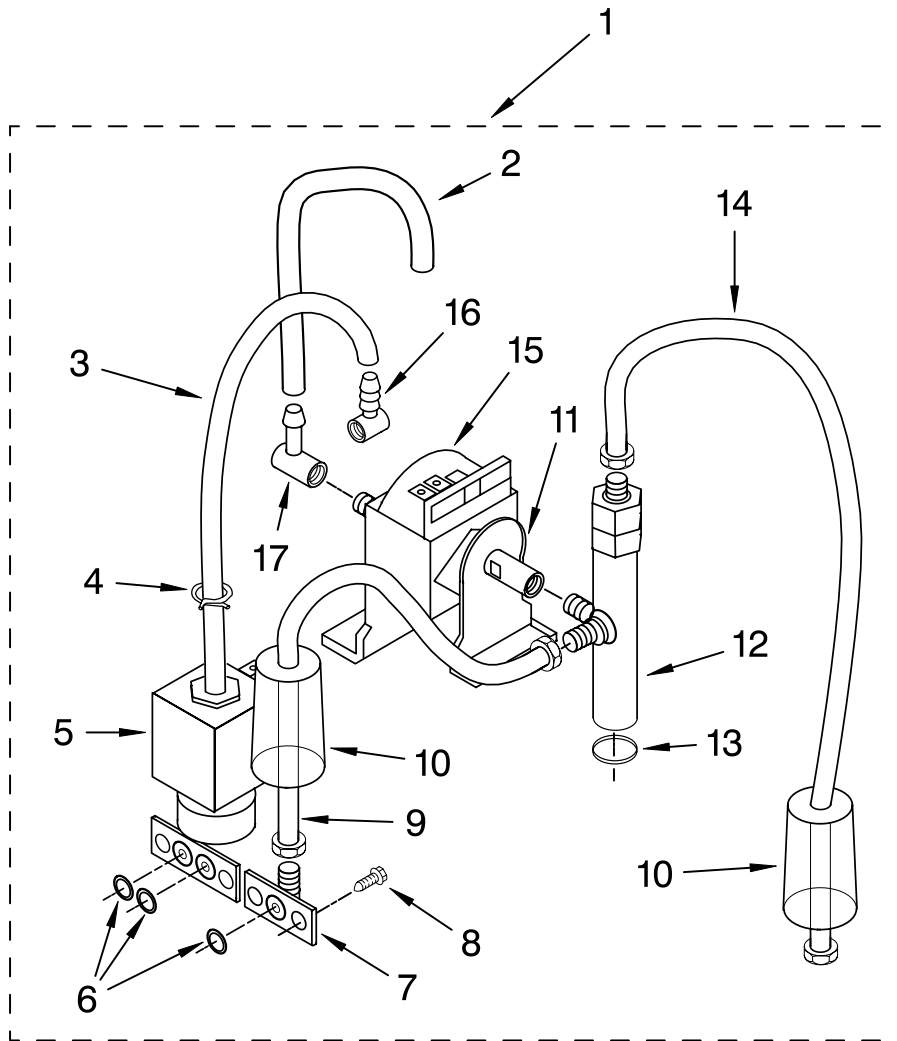

FOR ORDERING INFORMATION REFER TO PARTS PRICE LIST

LOWER HOUSING AND BASE PARTS

For Models: 5KES100__0

Illus. No.	Part No.	DESCRIPTION
1	4176426	Plate, Cabinet
2	4176404	Screw
3	4176428	Trim, Steam Pod
4	4176427	Screw
5	4176429	Trim, Coffee
6	4176430	Tank, Water
7		Cabinet Body
	8212219	Pearl Metallic
	8212220	Empire Red
	8212217	Onyx Black
	8212218	Almond Creme

Illus. No.	Part No.	DESCRIPTION
8	8212204	Nameplate
10	4176435	Base Assembly, (includes feet)
11	4176436	Foot
12	4176437	Tray, Drip
13	4176438	Floater, Red
14	4176439	Grid
15	4176440	Scoop, Coffee

Illus. No.	Part No.	DESCRIPTION
16	4176441	Brush, Cleaning
17	4176442	Holder, Filter
18	4176443	Filter, 2-Cup
19	4176444	Filter, 1-Cup
20	4176445	Tamper, Coffee
21	8212222	Handle
22	8212223	Screw

FOR ORDERING INFORMATION REFER TO PARTS PRICE LIST

PUMP ASSEMBLY

For Models: 5KES100__0

Illus. No.	Part No.	DESCRIPTION	Illus. No.	Part No.	DESCRIPTION	Illus. No.	Part No.	DESCRIPTION
1	8211480	Pump Assembly	8	8211651	Screw, M 5 x 12	12	8211655	Valve Assembly
2	8211645	Pipe, Suction	9	8211652	Pipe Assembly	13	8211656	Gasket, Valve
3	8211646	Pipe, SL	10	8211653	Protector, Pipe	14	8211657	Pipe Assembly
4	8211647	Clamp, Hose	11	8212212	Support, Pump (Ulka)	15	8212211	Pump w/Thermostat
5	8212221	Valve, Solenoid (3-Way)				16	8211659	Fitting, "T"
6	8211649	Gasket				17	8211664	Connector, Pump Suction
7	8211650	Fitting, Input						

FOR ORDERING INFORMATION REFER TO PARTS PRICE LIST

ELECTRICAL PARTS

For Models: 5KES100__0

Illus. No.	Part No.	DESCRIPTION
1	8212213	Valve, Solenoid (2-Way) Valve
2	8211649	Gasket
3	8211666	Valve, Steam
4	8211651	Screw
5	8211667	Valve, Exhaust Pipe
6	8212210	Relay, 230V
7	8211668	Screw
8	8211483	Plug
9	8212206	Cord, Power European
	8212207	Britain
	8212208	Swiss
	8212209	Australian
10	4176427	Screw
11	4176454	Gasket
12	4176455	Shower Disc Assy.
13	4176456	Screw
14	4176457	Disc, Shower
15	4176458	Screw
16	8212214	MOV Board, 230V