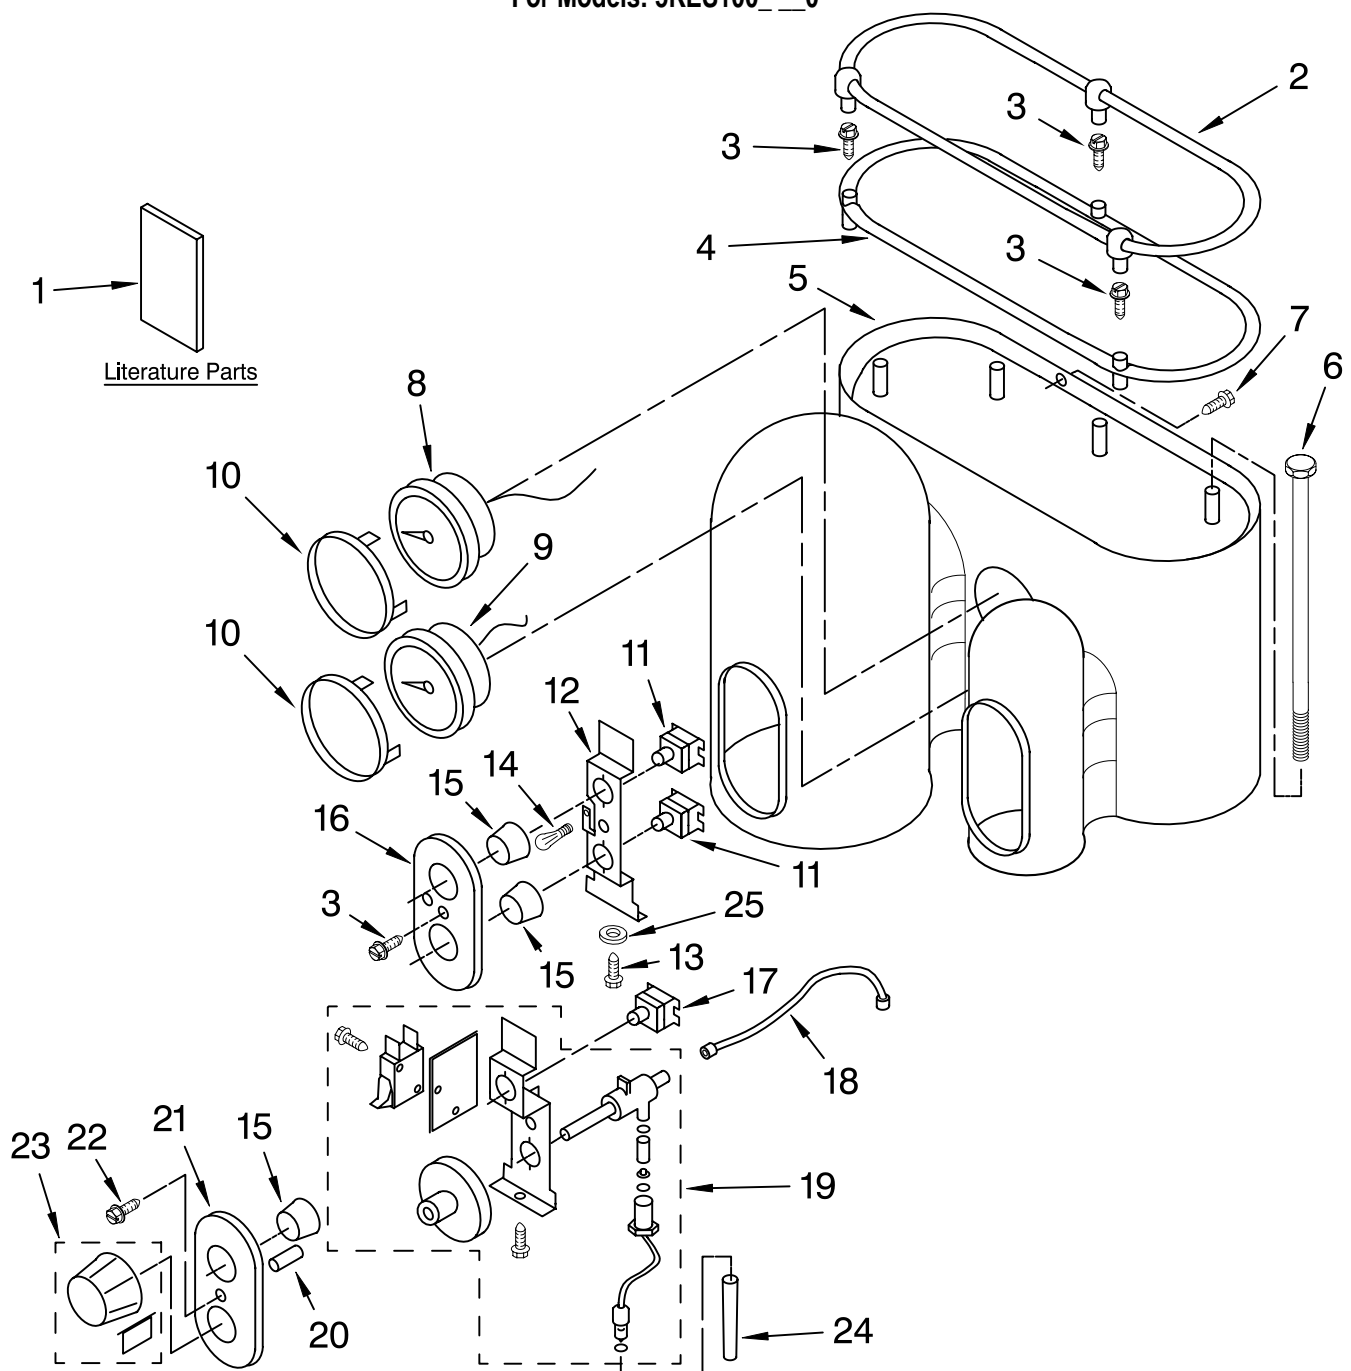

----- Manual continues below -----

PARTS LIST

for

KitchenAid®

ARTISAN ESPRESSO MAKER

INTERNATIONAL MODELS:

5KES100APM0 (Pearl Metallic – Australia)
5KES100AER0 (Empire Red – Australia)
5KES100BPM0 (Pearl Metallic – Britain)
5KES100BER0 (Empire Red – Britain)
5KES100BOB0 (Onyx Black – Britain)
5KES100BAC0 (Almond Creme – Britain)
5KES100EPM0 (Pearl Metallic – Europe)
5KES100EER0 (Empire Red – Europe)
5KES100EOB0 (Onyx Black – Europe)
5KES100EAC0 (Almond Creme – Europe)
5KES100SPM0 (Pearl Metallic – Switzerland)
5KES100SER0 (Empire Red – Switzerland)
5KES100SOB0 (Onyx Black – Switzerland)
5KES100SAC0 (Almond Creme – Switzerland)

FOR CUSTOMER SATISFACTION ALWAYS USE
FACTORY SPECIFICATION PARTS

UPPER HOUSING AND CONTROLS

For Models: 5KES100__0

Illus. No.	Part No.	DESCRIPTION
1		Literature Parts
	8212205	Guide, Use & Care
	8204577	Wiring Diagram
	8212198	Repair Parts List
2	4176403	Cup Guard Assembly
3	4176404	Screw
4	4176405	Lid, Tank
5		Cabinet - Upper
	4176406	Pearl Metallic
	4176407	Empire Red
	8212215	Onyx Black
	8212216	Almond Creme

Illus. No.	Part No.	DESCRIPTION
6	4176408	Rod
7	4176409	Screw
8	8212199	Gauge, Coffee
9	8212200	Gauge, Steam
10	4176410	Ring, Trim Gauge
11	4176411	Switch - On/Off
12	4176412	Bracket, Switch
13	4176413	Screw
14	8212201	Light & Wire Assy

FOR ORDERING INFORMATION REFER TO PARTS PRICE LIST

BOILER ASSEMBLIES

For Models: 5KES100__0

Illus. No.	Part No.	DESCRIPTION
1	4176446	Boiler – Coffee
2	8211631	Screw
3	8211632	Support, Gauge Sensor
4	8211633	Screw
5	8211634	Clamp, Thermo Fuse