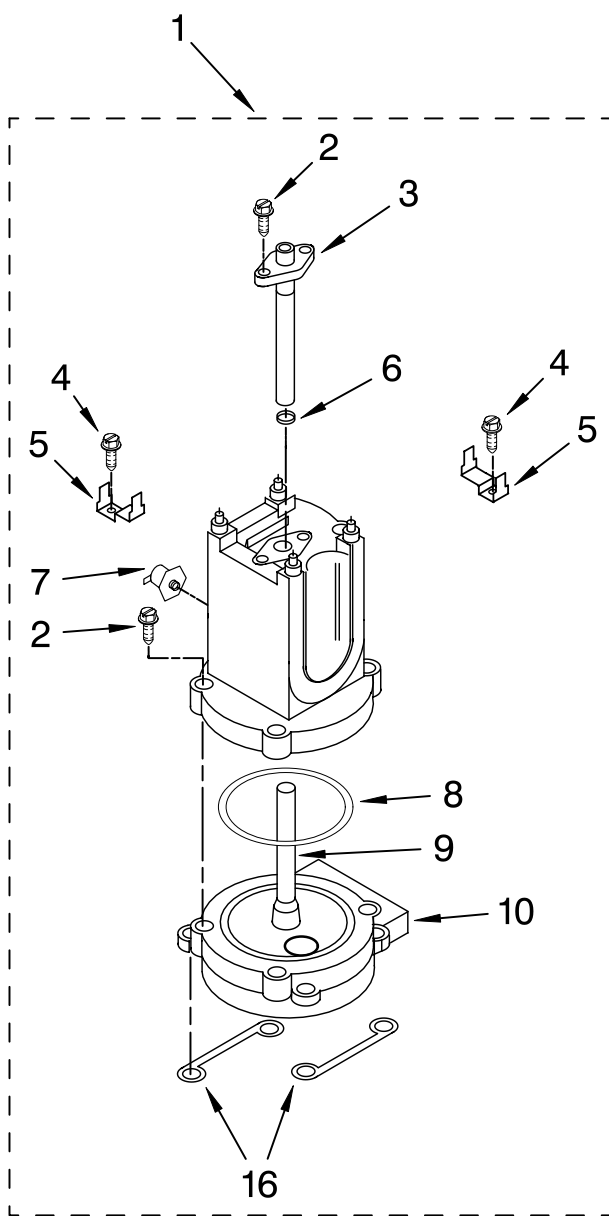

FOR CUSTOMER SATISFACTION ALWAYS USE
FACTORY SPECIFICATION PARTS

UPPER HOUSING AND CONTROLS

For Models: 5KES100__0

Illus. No.	Part No.	DESCRIPTION
1		Literature Parts
	8212205	Guide, Use & Care
	8204577	Wiring Diagram
	8212198	Repair Parts List
2	4176403	Cup Guard Assembly
3	4176404	Screw
4	4176405	Lid, Tank
5		Cabinet - Upper
	4176406	Pearl Metallic
	4176407	Empire Red
	8212215	Onyx Black
	8212216	Almond Creme

Illus. No.	Part No.	DESCRIPTION
6	4176408	Rod
7	4176409	Screw
8	8212199	Gauge, Coffee
9	8212200	Gauge, Steam
10	4176410	Ring, Trim Gauge
11	4176411	Switch - On/Off
12	4176412	Bracket, Switch
13	4176413	Screw
14	8212201	Light & Wire Assy

Illus. No.	Part No.	DESCRIPTION
15	4176420	Button, Switch
16	8212202	Bezel, Coffee
17	4176415	Switch
18	4176418	Pipe Assembly
19	4176419	Steam Group Assy
20	4176421	Spacer, Knob
21	8212203	Bezel, Steam
22	4176423	Screw
23	4176424	Knob & Clip Assy
24	4176425	Tip, Frothing
25	4176434	Washer

FOR ORDERING INFORMATION REFER TO PARTS PRICE LIST

BOILER ASSEMBLIES

For Models: 5KES100__0

Illus. No.	Part No.	DESCRIPTION
1	4176446	Boiler – Coffee
2	8211631	Screw
3	8211632	Support, Gauge Sensor
4	8211633	Screw
5	8211634	Clamp, Thermo Fuse