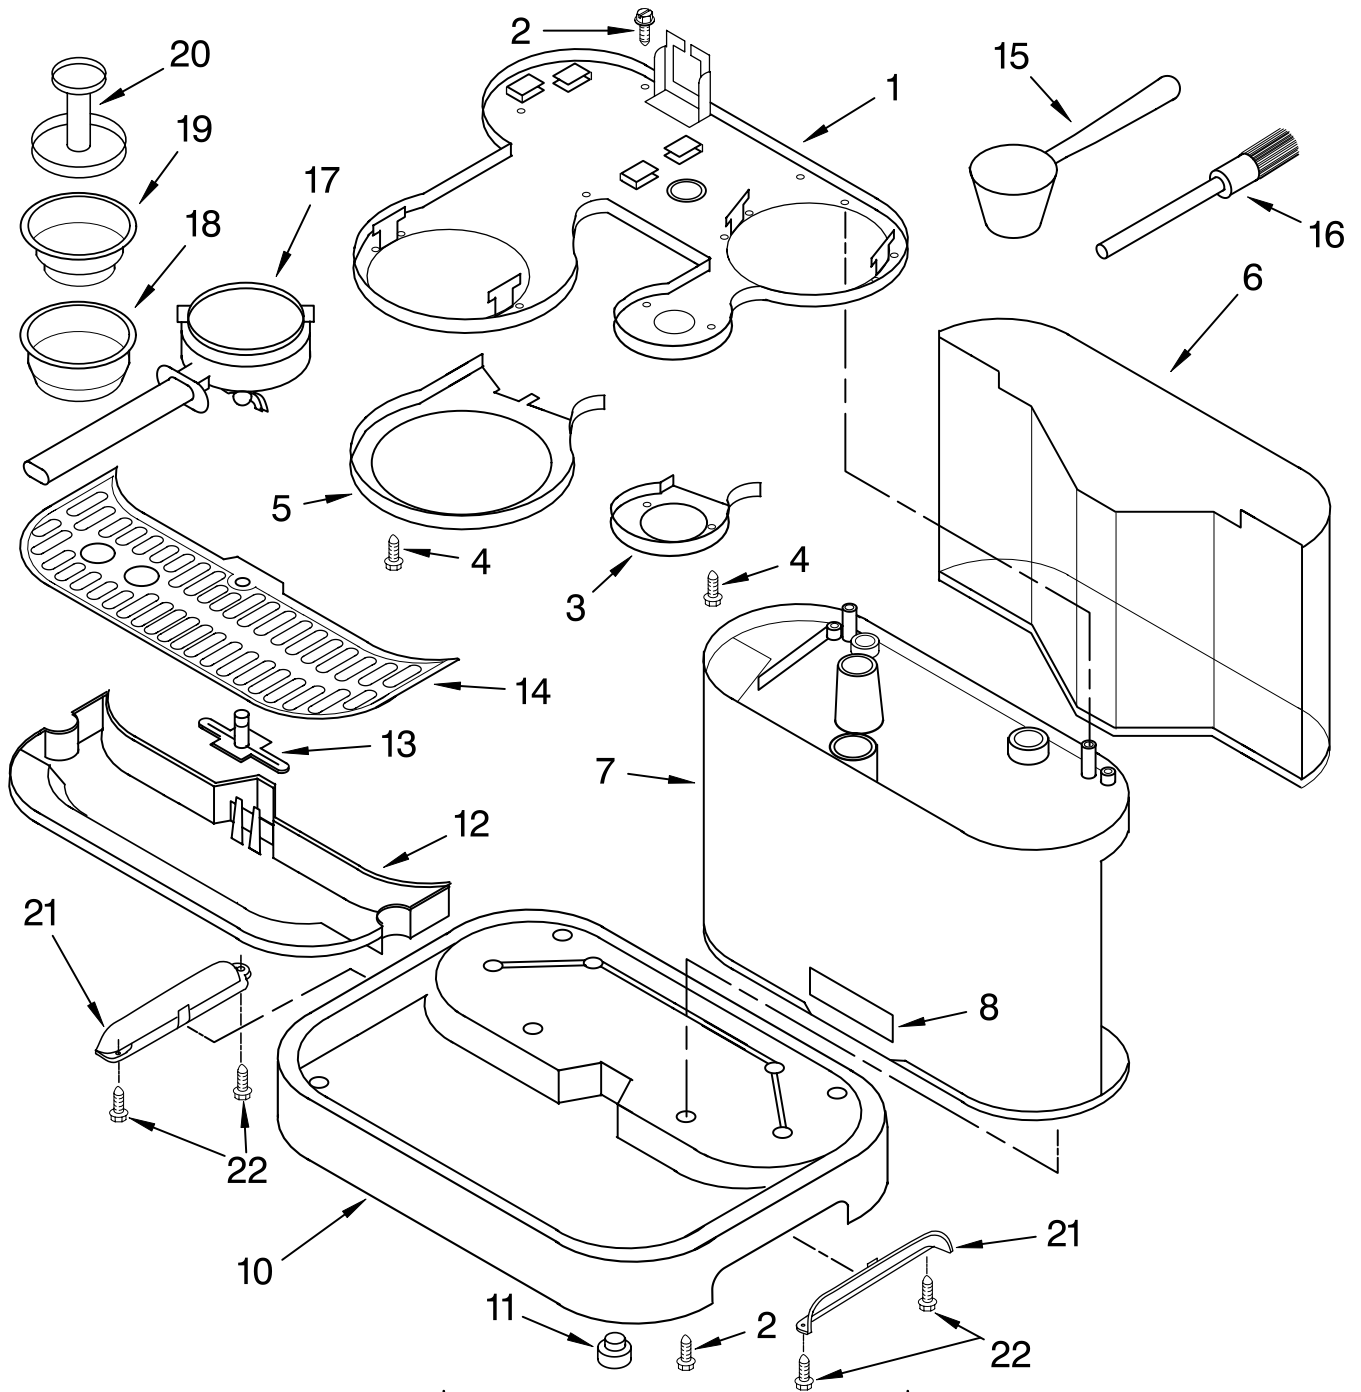

FOR ORDERING INFORMATION REFER TO PARTS PRICE LIST

BOILER ASSEMBLIES

For Models: 5KES100__0

Illus. No.	Part No.	DESCRIPTION
1	4176446	Boiler – Coffee
2	8211631	Screw
3	8211632	Support, Gauge Sensor
4	8211633	Screw
5	8211634	Clamp, Thermo Fuse

Illus. No.	Part No.	DESCRIPTION
6	8211635	Gasket
7	8211636	Thermostat, Coffee
8	8211637	Gasket
9	8211638	Pipe, Copper
10	8211639	Body, Unit

Illus. No.	Part No.	DESCRIPTION
11	4176448	Boiler, Espresso
12	8211640	Body, Steam Pipe
13	8211641	Thermostat, Steam
14	8211642	Fitting
15	8211643	Flange, Steam Boiler
16	8211644	Gasket, Insulating

FOR ORDERING INFORMATION REFER TO PARTS PRICE LIST

LOWER HOUSING AND BASE PARTS

For Models: 5KES100__0

Illus. No.	Part No.	DESCRIPTION
1	4176426	Plate, Cabinet
2	4176404	Screw
3	4176428	Trim, Steam Pod
4	4176427	Screw
5	4176429	Trim, Coffee
6	4176430	Tank, Water
7		Cabinet Body
	8212219	Pearl Metallic
	8212220	Empire Red
	8212217	Onyx Black
	8212218	Almond Creme

Illus. No.	Part No.	DESCRIPTION
8	8212204	Nameplate
10	4176435	Base Assembly, (includes feet)
11	4176436	Foot
12	4176437	Tray, Drip
13	4176438	Floater, Red
14	4176439	Grid
15	4176440	Scoop, Coffee

Illus. No.	Part No.	DESCRIPTION
16	4176441	Brush, Cleaning
17	4176442	Holder, Filter
18	4176443	Filter, 2-Cup
19	4176444	Filter, 1-Cup
20	4176445	Tamper, Coffee
21	8212222	Handle
22	8212223	Screw