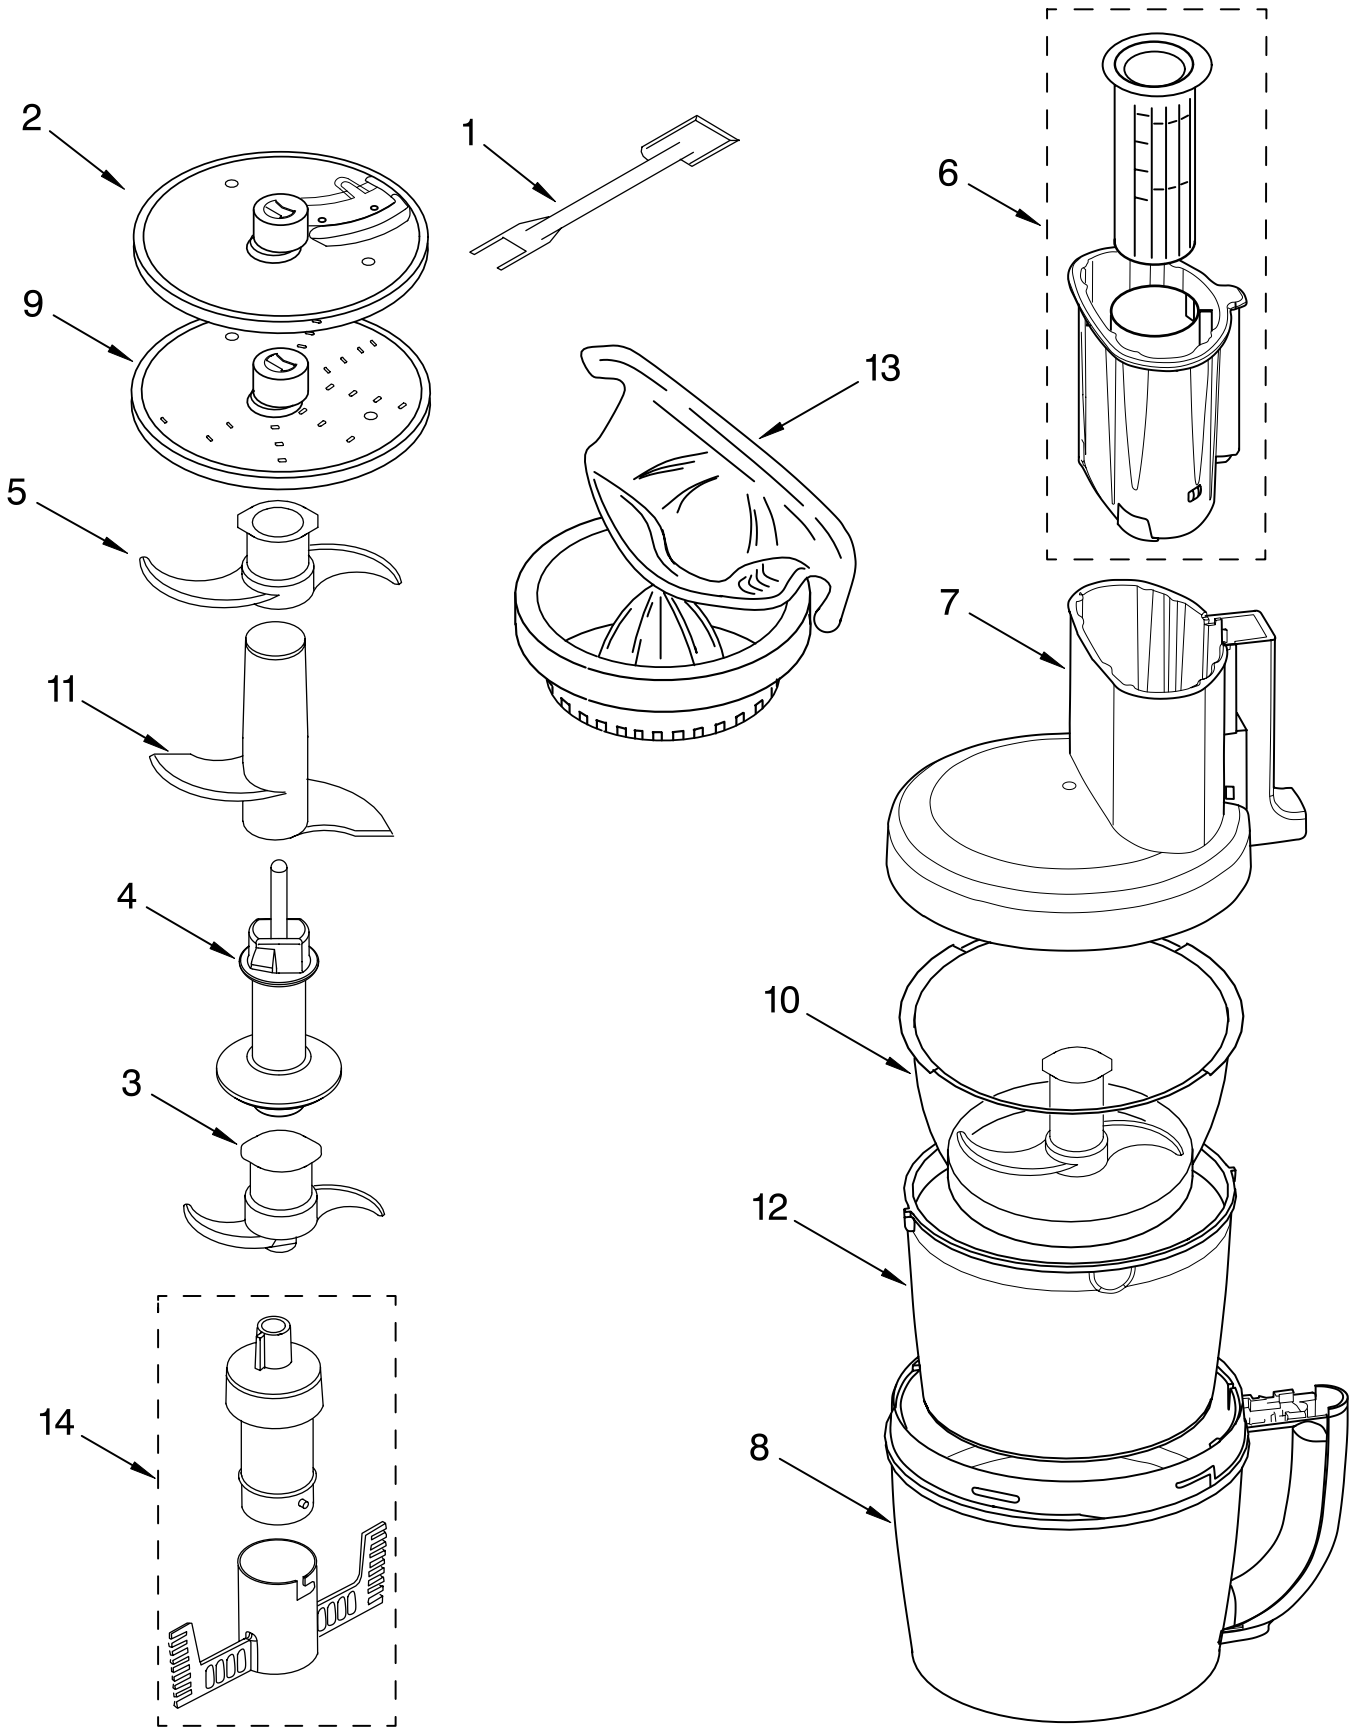

----- Manual continues below -----

PARTS LIST

for

KitchenAid®

12 CUP FOOD PROCESSOR

WIDE MOUTH – EUROPEAN (AUSTRALIA)

MODELS:

5KFPM770AWH0 (White)
5KFPM770AOB0 (Onyx Black)
5KFPM770AER0 (Empire Red)
5KFPM770AAC0 (Almond Creme)
5KFPM770ANK0 (Nickel)

Illus. No.	Part No.	DESCRIPTION
1		Literature Parts
	8212058	Use & Care Guide
	8212049	Repair Parts List
2	8211849	Sleeve, Motor Shaft
3	8211828	Seal, Oil
4		Housing, Motor
	8212068	White
	8212069	Empire Red
	8212070	Almond Creme
	8211823	Nickel
5	8212079	Motor
6	8212091	Grommet, Motor
7		Base, Housing
	8212081	White
	8212080	Onyx Black
	8212082	Empire Red
	8212083	Almond Creme
8		Cover, Screw
	8212084	White
	8211827	Onyx Black
	8212085	Empire Red
	8212086	Almond Creme
9	8211586	Screw, Motor
		Locking
10		Overlay, Switch
	8212087	Black
	8212088	Silver
11		Cover, Panel
		Switch
	8212093	Transparent
	8212094	Silver
12	8211842	Nameplate
13	8212089	Capacitor
14	8211607	Clip, Capacitor
15	8212090	Relay & Switch Assembly
16		Foot
	8211845	Black
	8211844	White
17		Cord, Power
	8212072	White
	8212071	Black
18	8212095	Bezel, Switch Panel

FOR ORDERING INFORMATION REFER TO PARTS PRICE LIST

ATTACHMENT PARTS

For Models: 5KFPM770A__0

FOR ORDERING INFORMATION REFER TO PARTS PRICE LIST

ATTACHMENT PARTS

For Models: 5KFPM770A__0

Illus. No.	Part No.	DESCRIPTION
1	8211760	Spatula
2		Disc, Slicing
	8211929	2 mm
	8211930	4 mm
3	8212012	Mini Blade
4	8211858	Adapter, Shaft & Disc
5	8212014	Blade, Multipurpose
6	8212020	Pusher, Food
7		Cover, Work Bowl
	8212062	White
	8212024	Onyx Black
	8212063	Empire Red
	8212064	Almond Creme
8		Bowl, Work
	8212065	White
	8212019	Onyx Black
	8212066	Empire Red
	8212067	Almond Creme
9		Disc, Shredding
	8211933	4 mm
10	8211926	Bowl, Mini
11	8212016	Blade, Dough
12	8211928	Bowl, Chef's
13	8212025	Extractor, Citrus
14	8212033	Whip, Egg