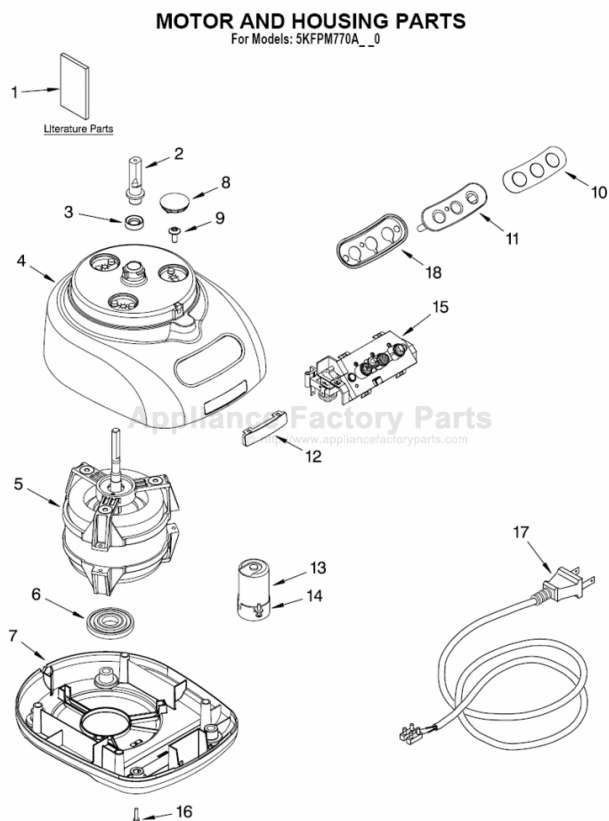

[Find Your KITCHENAID Small Appliance Parts - Select From 538 Models](#)

----- Manual continues below -----