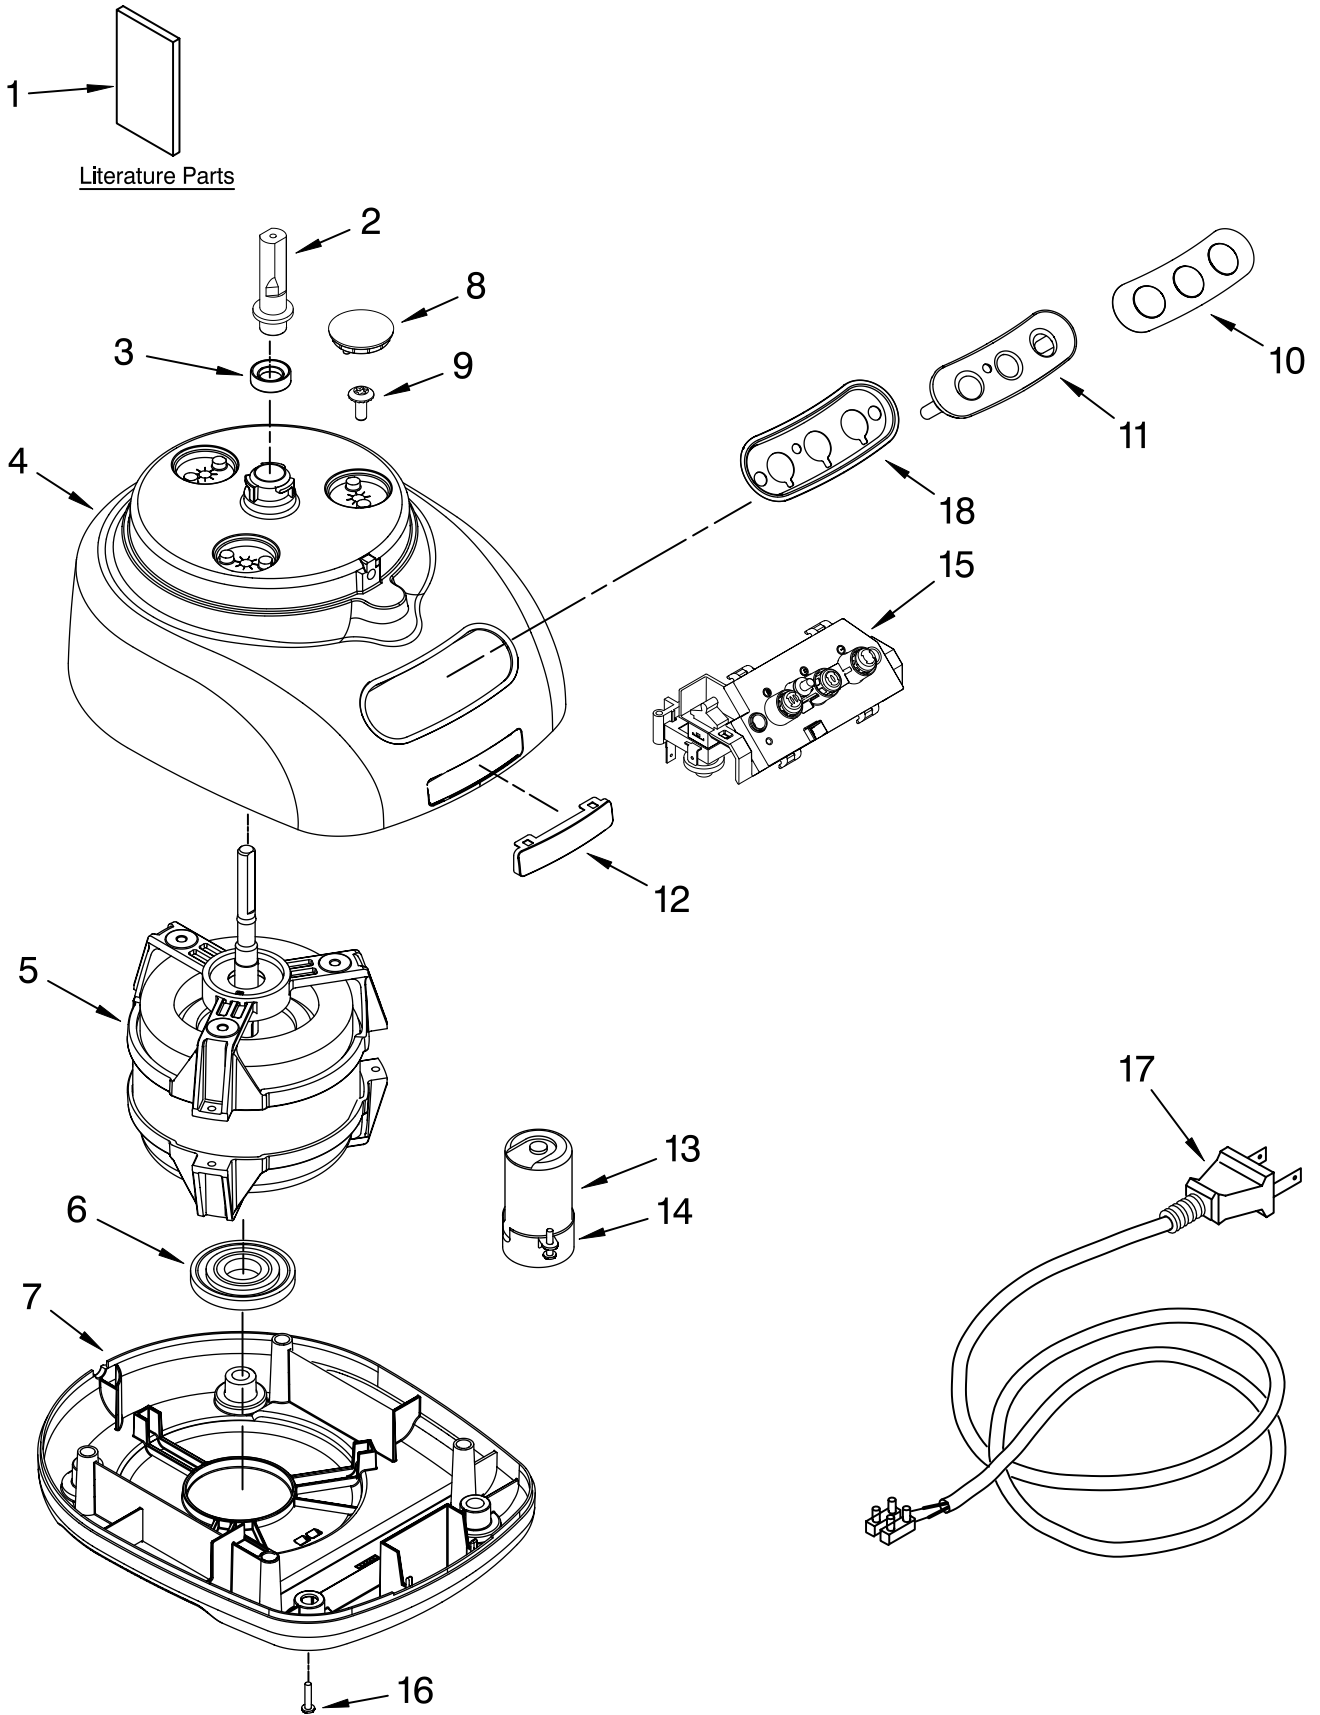

MOTOR AND HOUSING PARTS

For Models: 5KFPM770A__1

FOR ORDERING INFORMATION REFER TO PARTS PRICE LIST