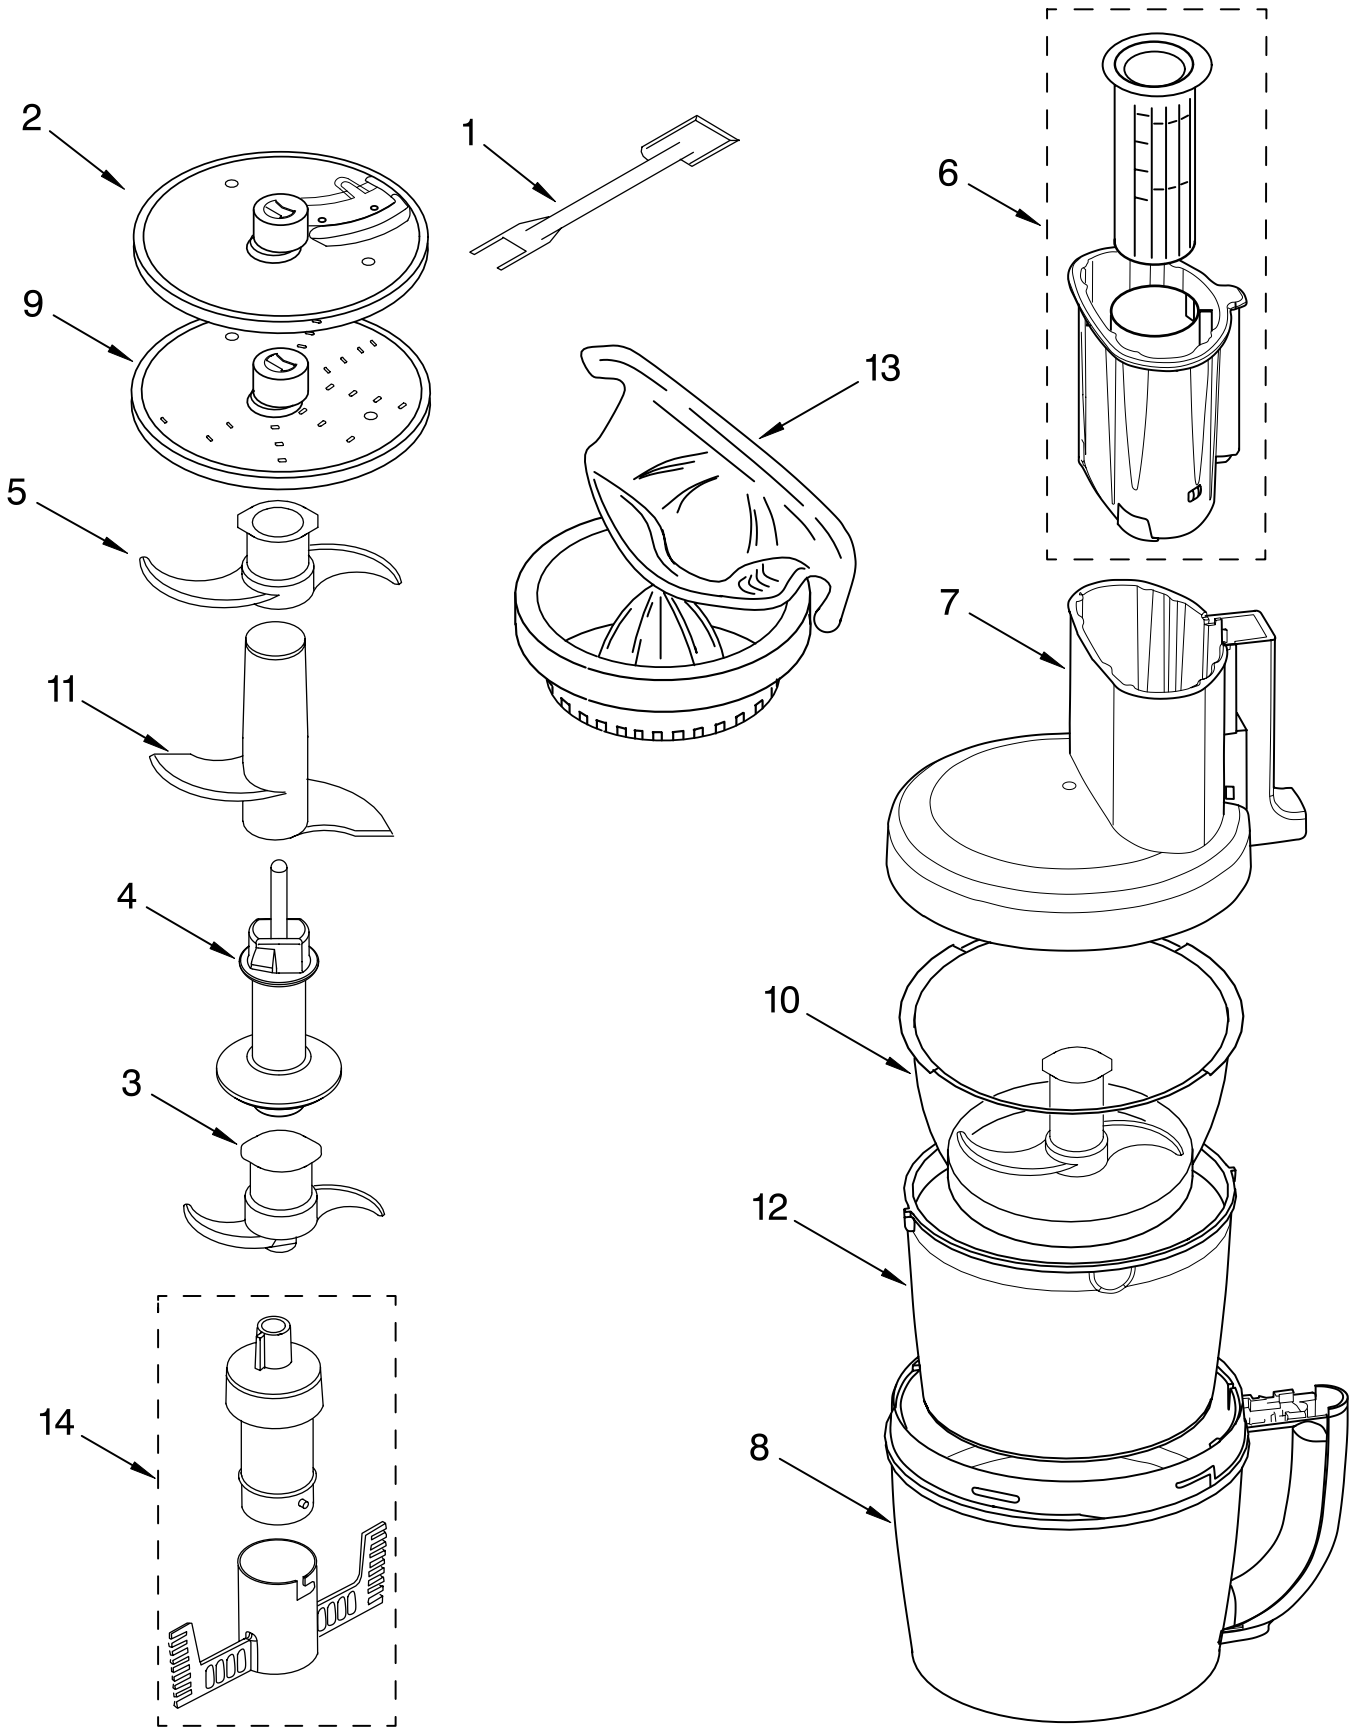

ATTACHMENT PARTS

For Models: 5KFPM770A__0

FOR ORDERING INFORMATION REFER TO PARTS PRICE LIST

ATTACHMENT PARTS

For Models: 5KFPM770A__0

Illus. No.	Part No.	DESCRIPTION
1	8211760	Spatula
2		Disc, Slicing
	8211929	2 mm
	8211930	4 mm
3	8212012	Mini Blade
4	8211858	Adapter, Shaft & Disc
5	8212014	Blade, Multipurpose
6	8212020	Pusher, Food
7		Cover, Work Bowl
	8212062	White
	8212024	Onyx Black
	8212063	Empire Red
	8212064	Almond Creme
8		Bowl, Work
	8212065	White
	8212019	Onyx Black
	8212066	Empire Red
	8212067	Almond Creme
9		Disc, Shredding
	8211933	4 mm
10	8211926	Bowl, Mini
11	8212016	Blade, Dough
12	8211928	Bowl, Chef's
13	8212025	Extractor, Citrus
14	8212033	Whip, Egg

Optional Parts (Not Illustrated)

8212034	Accessory Box
8211927	Lid, Mini Bowl
	Disc, Slicing
8211931	6 mm
	Disc, Shredding
8211932	2 mm
8211934	6 mm
8211935	Disc, Julienne
8211936	Disc, Grating
	Parmesan/Ice
8211937	Disc, Cutting
	French Fry
8211938	Rack, Disc
8212059	Mini Bowl and Lids (2)

FOR ORDERING INFORMATION REFER TO PARTS PRICE LIST