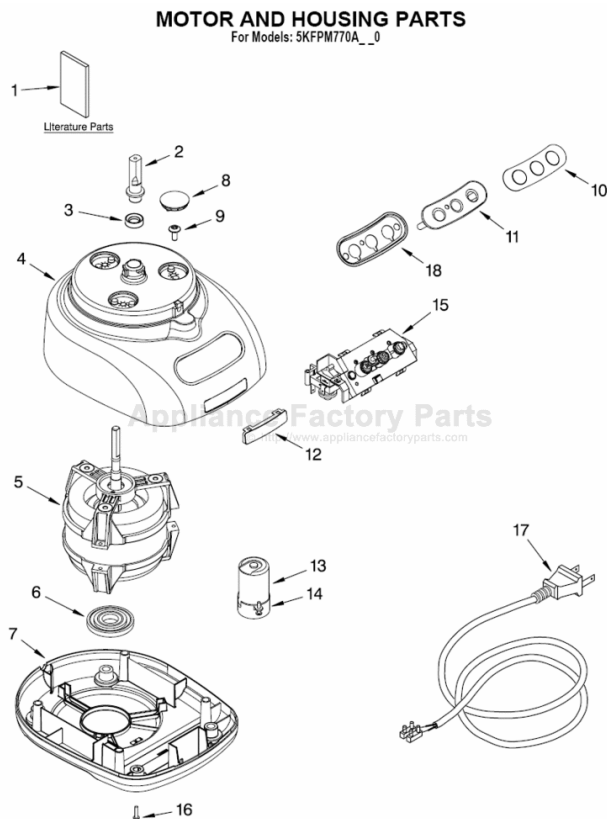

# KITCHENAID 5KFPM770AOB0 Owner's Manual

[Shop genuine replacement parts for KITCHENAID  
5KFPM770AOB0](#)

[Find Your KITCHENAID Small Appliance Parts - Select From 538 Models](#)

----- Manual continues below -----

# MOTOR AND HOUSING PARTS

For Models: 5KFPM770A\_\_0

<b>Illus. No.</b>	<b>Part No.</b>	<b>DESCRIPTION</b>
1		Literature Parts
	8212058	Use & Care Guide
	8212049	Repair Parts List
2	8211849	Sleeve, Motor Shaft
3	8211828	Seal, Oil
4		Housing, Motor
	8212068	White
	8212069	Empire Red
	8212070	Almond Creme
	8211823	Nickel
5	8212079	Motor
6	8212091	Grommet, Motor
7		Base, Housing
	8212081	White
	8212080	Onyx Black
	8212082	Empire Red
	8212083	Almond Creme
8		Cover, Screw
	8212084	White
	8211827	Onyx Black
	8212085	Empire Red
	8212086	Almond Creme
9	8211586	Screw, Motor Locking
10		Overlay, Switch
	8212087	Black
	8212088	Silver
11		Cover, Panel Switch
	8212093	Transparent
	8212094	Silver
12	8211842	Nameplate
13	8212089	Capacitor
14	8211607	Clip, Capacitor
15	8212090	Relay & Switch Assembly
16		Foot
	8211845	Black
	8211844	White
17		Cord, Power
	8212072	White
	8212071	Black
18	8212095	Bezel, Switch Panel

# ATTACHMENT PARTS

For Models: 5KFPM770A\_\_0

FOR ORDERING INFORMATION REFER TO PARTS PRICE LIST

# ATTACHMENT PARTS

For Models: 5KFPM770A\_\_0

<b>Illus. No.</b>	<b>Part No.</b>	<b>DESCRIPTION</b>
1	8211760	Spatula
2		Disc, Slicing
	8211929	2 mm
	8211930	4 mm
3	8212012	Mini Blade
4	8211858	Adapter, Shaft & Disc
5	8212014	Blade, Multipurpose
6	8212020	Pusher, Food
7		Cover, Work Bowl
	8212062	White
	8212024	Onyx Black
	8212063	Empire Red
	8212064	Almond Creme
8		Bowl, Work
	8212065	White
	8212019	Onyx Black
	8212066	Empire Red
	8212067	Almond Creme
9		Disc, Shredding
	8211933	4 mm
10	8211926	Bowl, Mini
11	8212016	Blade, Dough
12	8211928	Bowl, Chef's
13	8212025	Extractor, Citrus
14	8212033	Whip, Egg