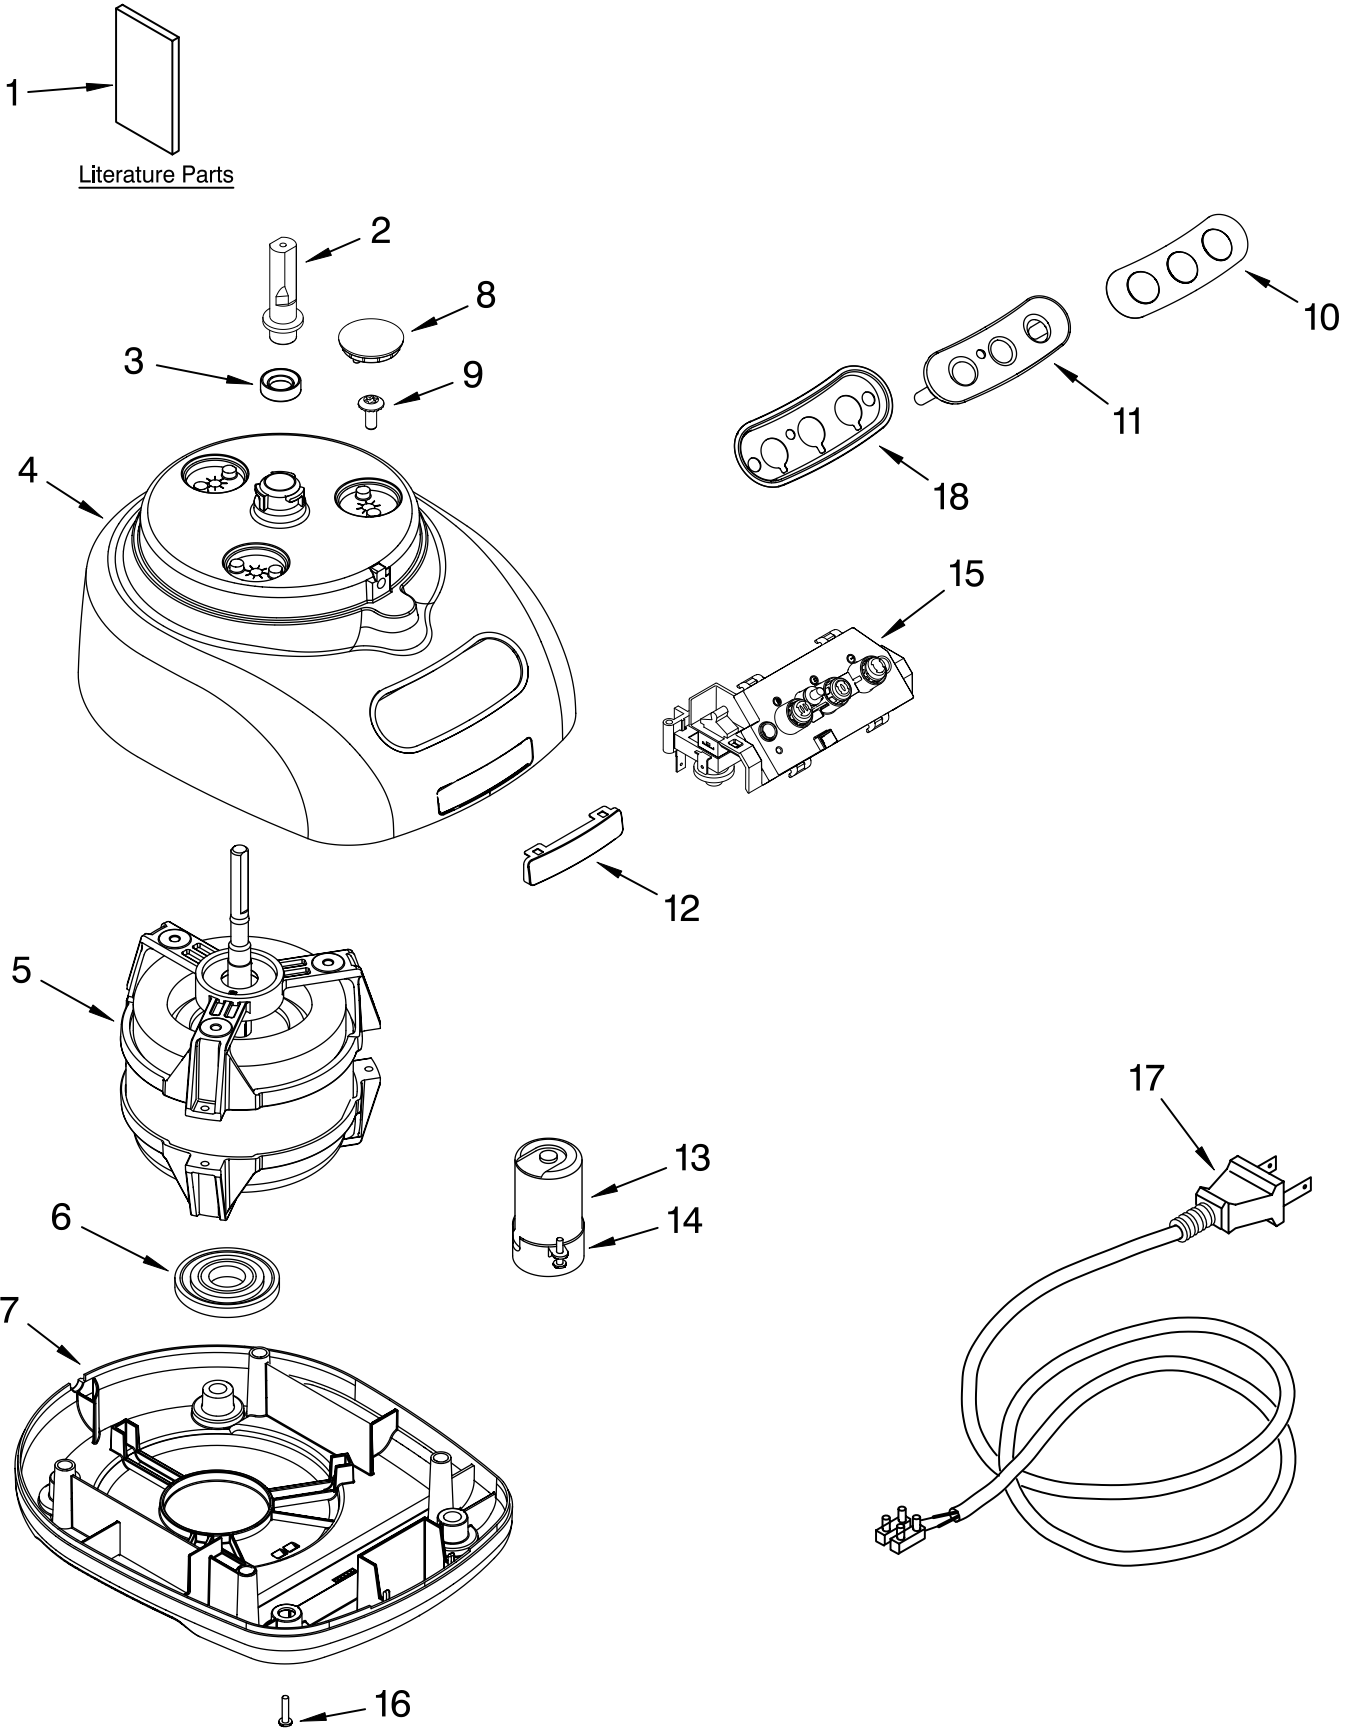

MOTOR AND HOUSING PARTS

For Models: 5KFPM770A__0

FOR ORDERING INFORMATION REFER TO PARTS PRICE LIST