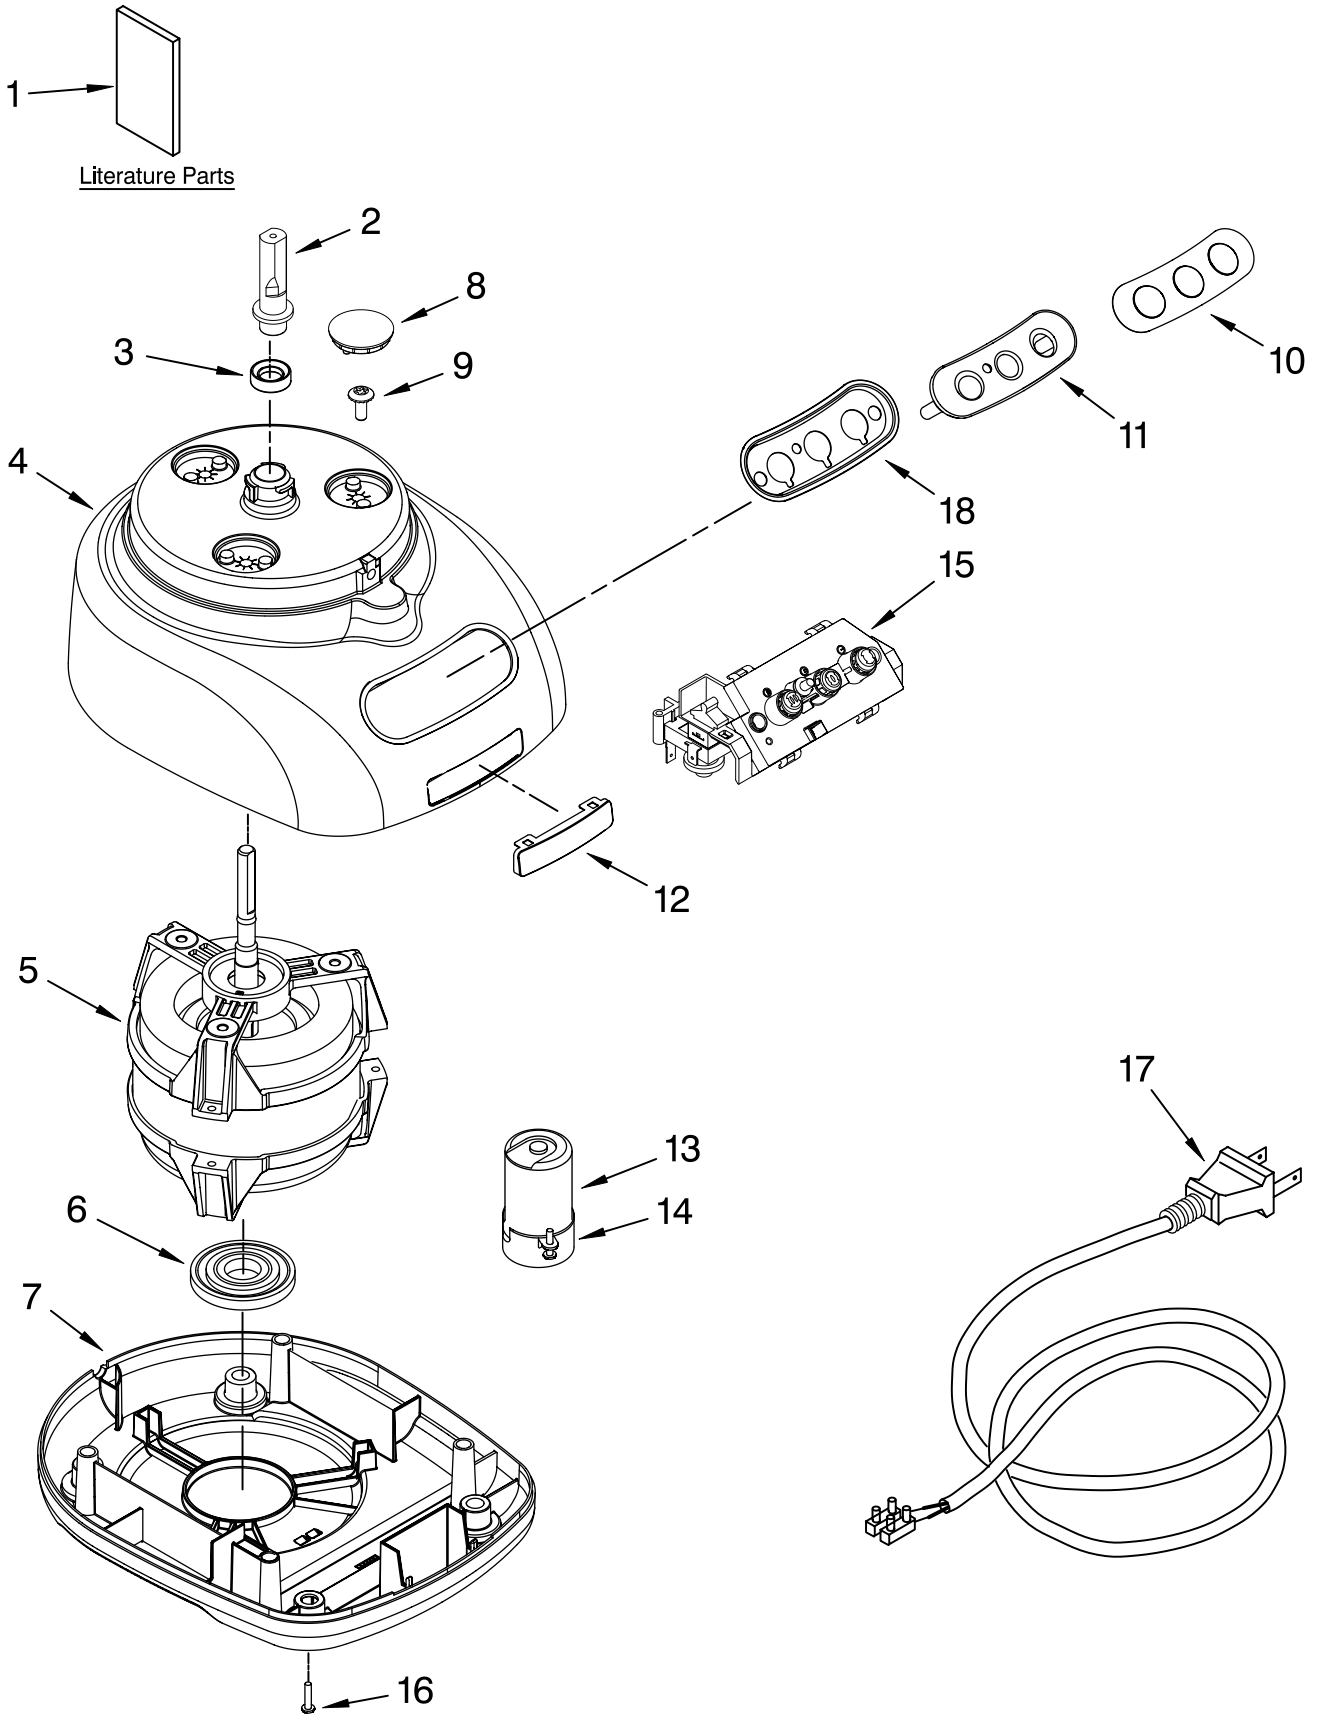

MOTOR AND HOUSING PARTS

For Models: 5KFPM770A__1

FOR ORDERING INFORMATION REFER TO PARTS PRICE LIST