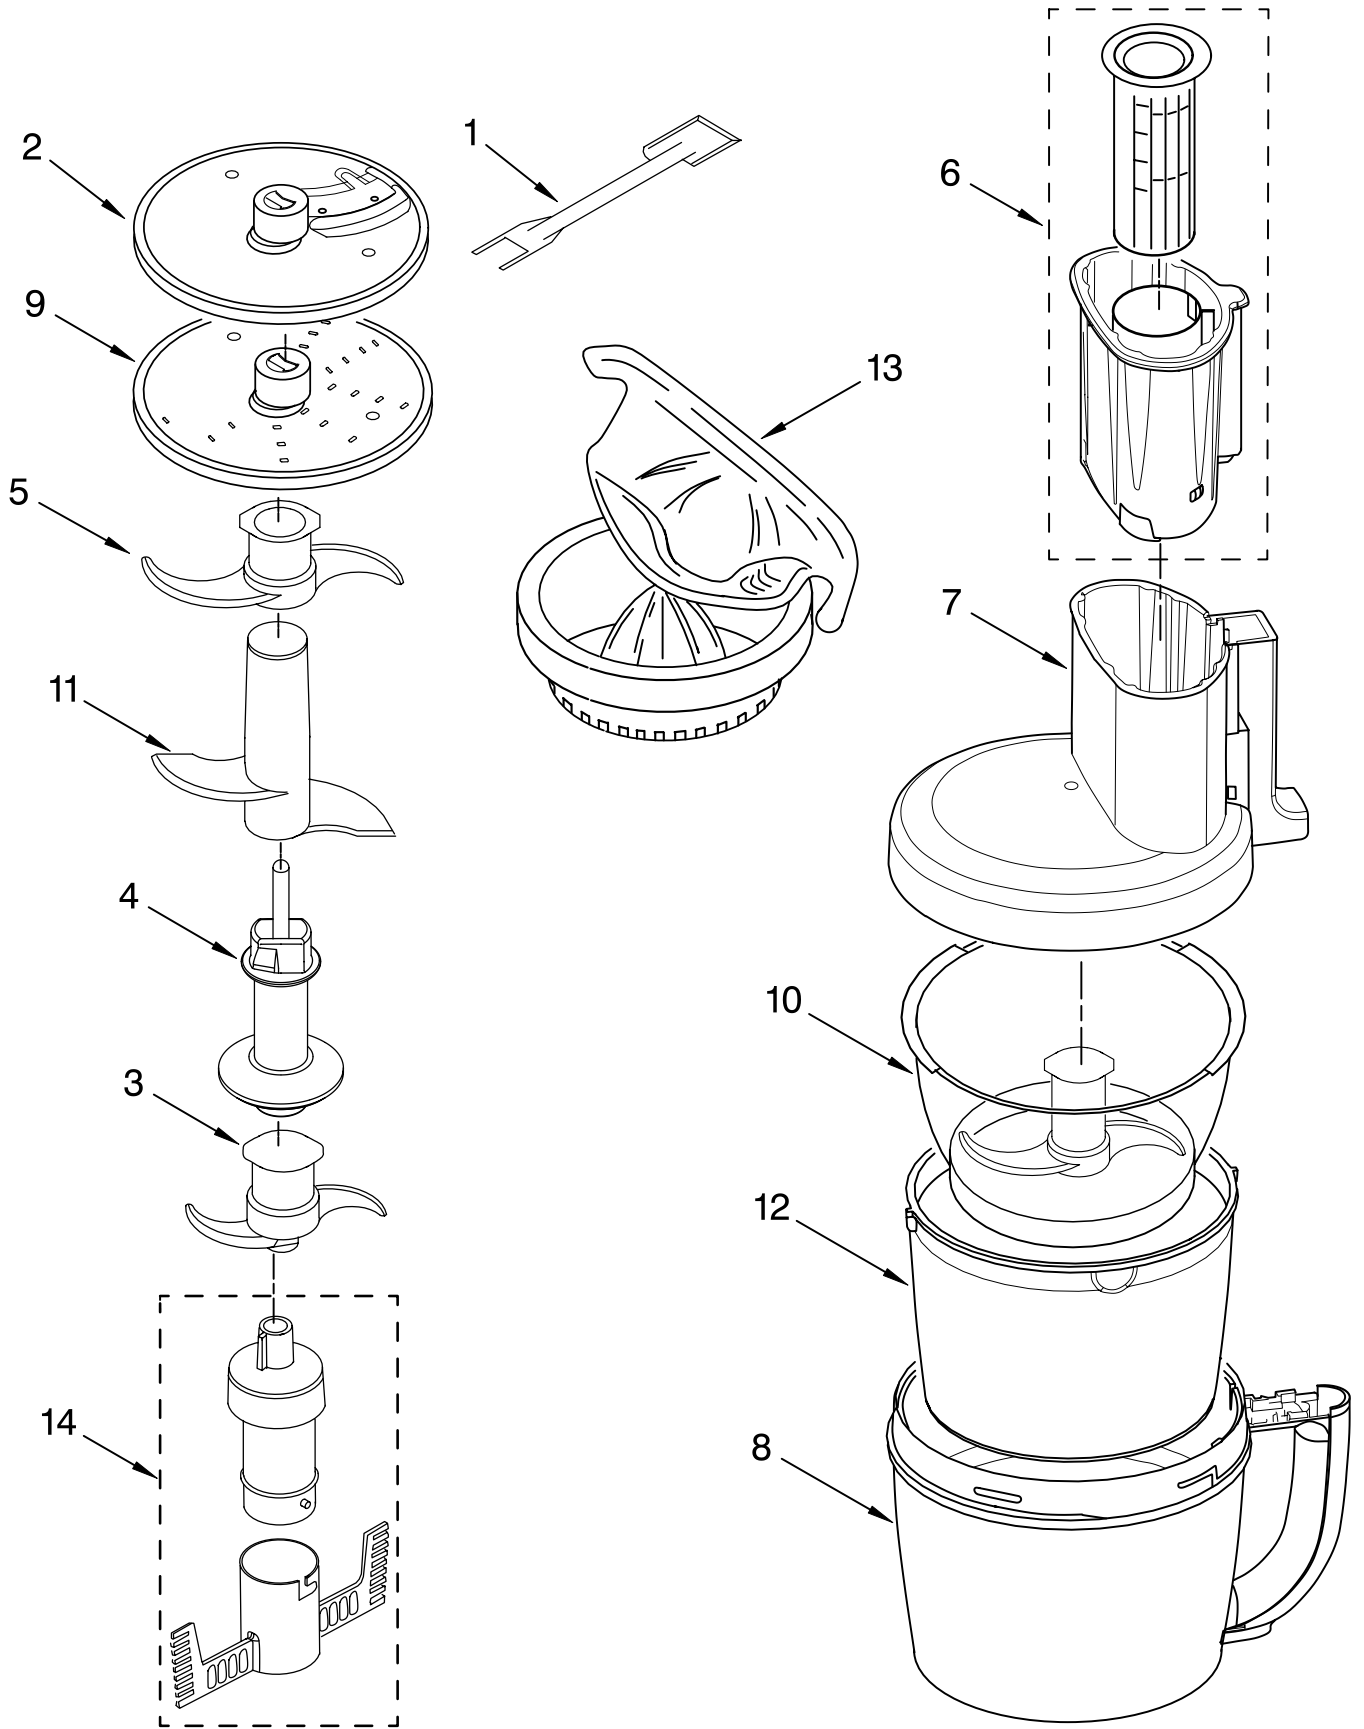

----- Manual continues below -----

PARTS LIST

for

KitchenAid®

12 CUP FOOD PROCESSOR

WIDE MOUTH – EUROPEAN (AUSTRALIA)

MODELS:

5KFPM770AWH1 (White)
5KFPM770AOB1 (Onyx Black)
5KFPM770AER1 (Empire Red)
5KFPM770AAC1 (Almond Creme)
5KFPM770ANK1 (Nickel)
5KFPM770PM1 (Pearl Metallic)

For Models: 5KFPM770A__1

Illus. No.	Part No.	DESCRIPTION
1		Literature Parts
	8212058	Use & Care Guide
	W10185703	Repair Parts List
2	W10187053	Sleeve, Motor Shaft
3	8211828	Seal, Oil
4		Housing, Motor
	8212068	White
	8212069	Empire Red
	8212070	Almond Creme
	8211823	Nickel
	W10221703	Pearl Metallic
5	8212079	Motor
6	8212091	Grommet, Motor
7		Base, Housing
	8212081	White
	8212080	Onyx Black
	8212082	Empire Red
	8212083	Almond Creme
8		Cover, Screw
	8212084	White
	8211827	Onyx Black
	8212085	Empire Red
	8212086	Almond Creme
9	8211586	Screw, Motor
		Locking
10		Overlay, Switch
	8212087	Black
	8212088	Silver
11		Cover, Panel
		Switch
	8212093	Transparent
	8212094	Silver
12	8211842	Nameplate
13	8212089	Capacitor
14	8211607	Clip, Capacitor
15	8212090	Relay & Switch Assembly
16		Foot
	8211845	Black
	8211844	White
17		Cord, Power
	8212072	White
	8212071	Black
18	8212095	Bezel, Switch Panel

FOR ORDERING INFORMATION REFER TO PARTS PRICE LIST

ATTACHMENT PARTS

For Models: 5KFPM770A_1

FOR ORDERING INFORMATION REFER TO PARTS PRICE LIST

ATTACHMENT PARTS

For Models: 5KFPM770A__1

Illus. No.	Part No.	DESCRIPTION
1	8211760	Spatula
2		Disc, Slicing
	8211929	2 mm
	8211930	4 mm
3	8212012	Mini Blade
4	8211858	Adapter, Shaft & Disc
5	W10187050	Blade, Multipurpose
6	8212020	Pusher, Food
7		Cover, Work Bowl
	8212062	White
	8212024	Onyx Black
	8212063	Empire Red
	8212064	Almond Creme
8		Bowl, Work
	8212065	White
	8212019	Onyx Black
	8212066	Empire Red
	8212067	Almond Creme
9		Disc, Shredding
	8211933	4 mm
10	8211926	Bowl, Mini
11	W10187052	Blade, Dough
12	8211928	Bowl, Chef's
13	W10186748	Presser, Citrus
14	W10187049	Whip, Egg