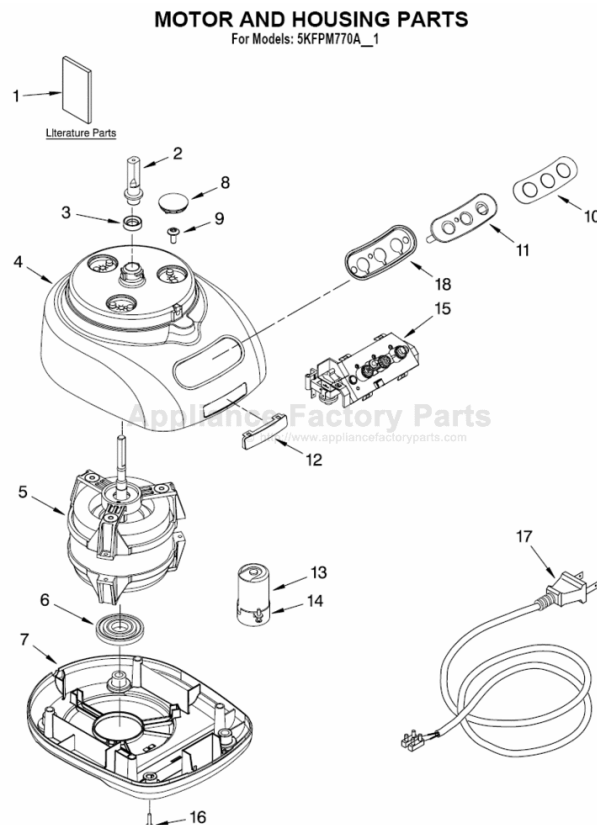

[Find Your KITCHENAID Small Appliance Parts - Select From 538 Models](#)

----- Manual continues below -----