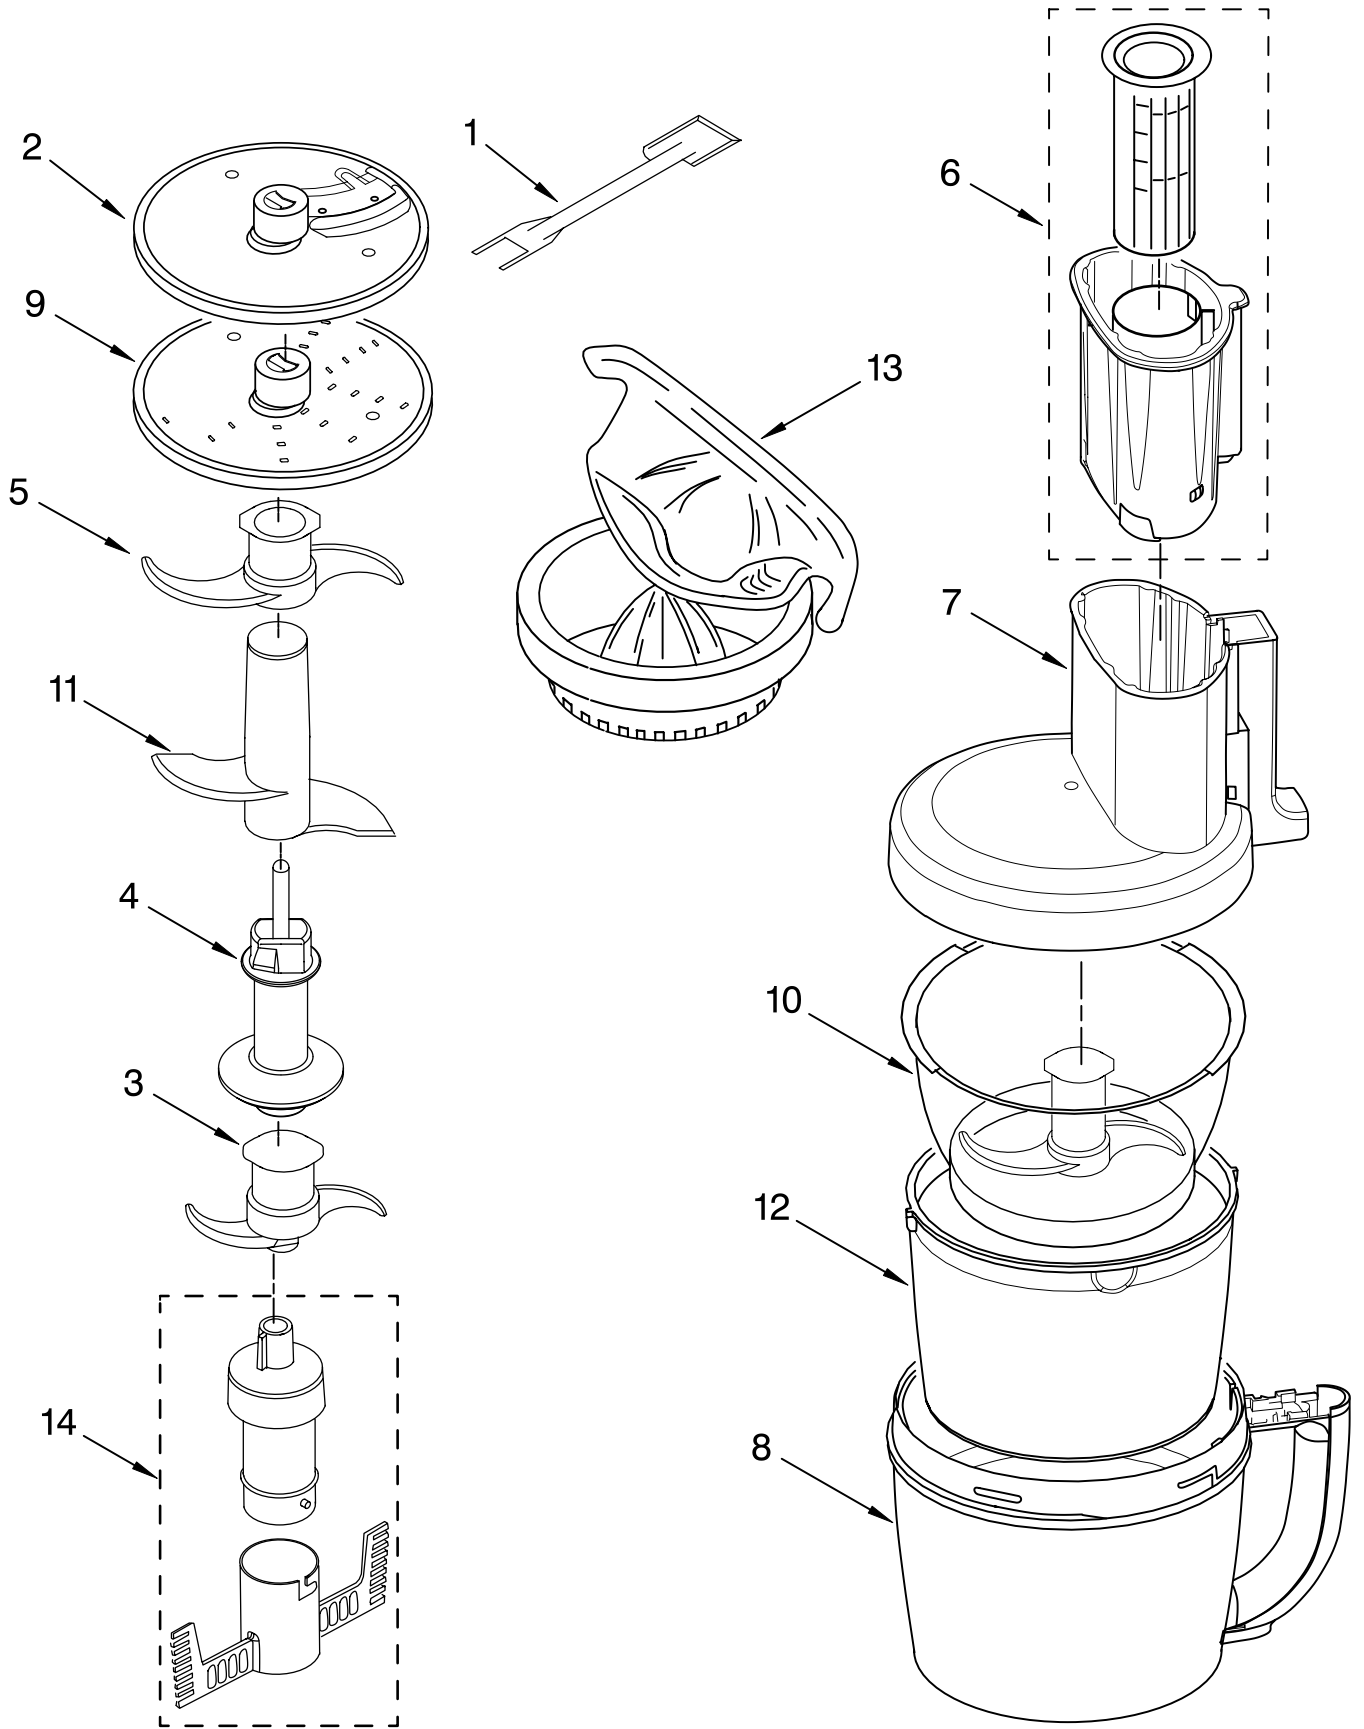

ATTACHMENT PARTS

For Models: 5KFBM770B_1

FOR ORDERING INFORMATION REFER TO PARTS PRICE LIST

ATTACHMENT PARTS

For Models: 5KFPM770B__1

Illus. No.	Part No.	DESCRIPTION
1	8211760	Spatula
2		Disc, Slicing
	8211929	2 mm
	8211930	4 mm
3	8212012	Mini Blade
4	8211858	Adapter, Shaft & Disc
5	W10187050	Blade, Multipurpose
6	8212020	Pusher, Food
7		Cover, Work Bowl
	8212062	White
	8212024	Onyx Black
	8212063	Empire Red
	8212064	Almond Creme
8		Bowl, Work
	8212065	White
	8212019	Onyx Black
	8212066	Empire Red
	8212067	Almond Creme
9		Disc, Shredding
	8211933	4 mm
10	8211926	Bowl, Mini
11	W10187052	Blade, Dough
12	8211928	Bowl, Chef's
13	W10186748	Presser, Citrus
14	W10187049	Whip, Egg

OPTIONAL PARTS NOT ILLUSTRATED

W10186743	Accessory Box
8211927	Lid, Mini Bowl
	Disc, Slicing
8211931	6 mm
	Disc, Shredding
8211932	2 mm
8211934	6 mm
8211935	Disc, Julienne
8211936	Disc, Grating Parmesan/Ice
8211937	Disc, Cutting French Fry
8211938	Rack, Disc
8212059	Mini Bowl and Lids (2)

FOR ORDERING INFORMATION REFER TO PARTS PRICE LIST