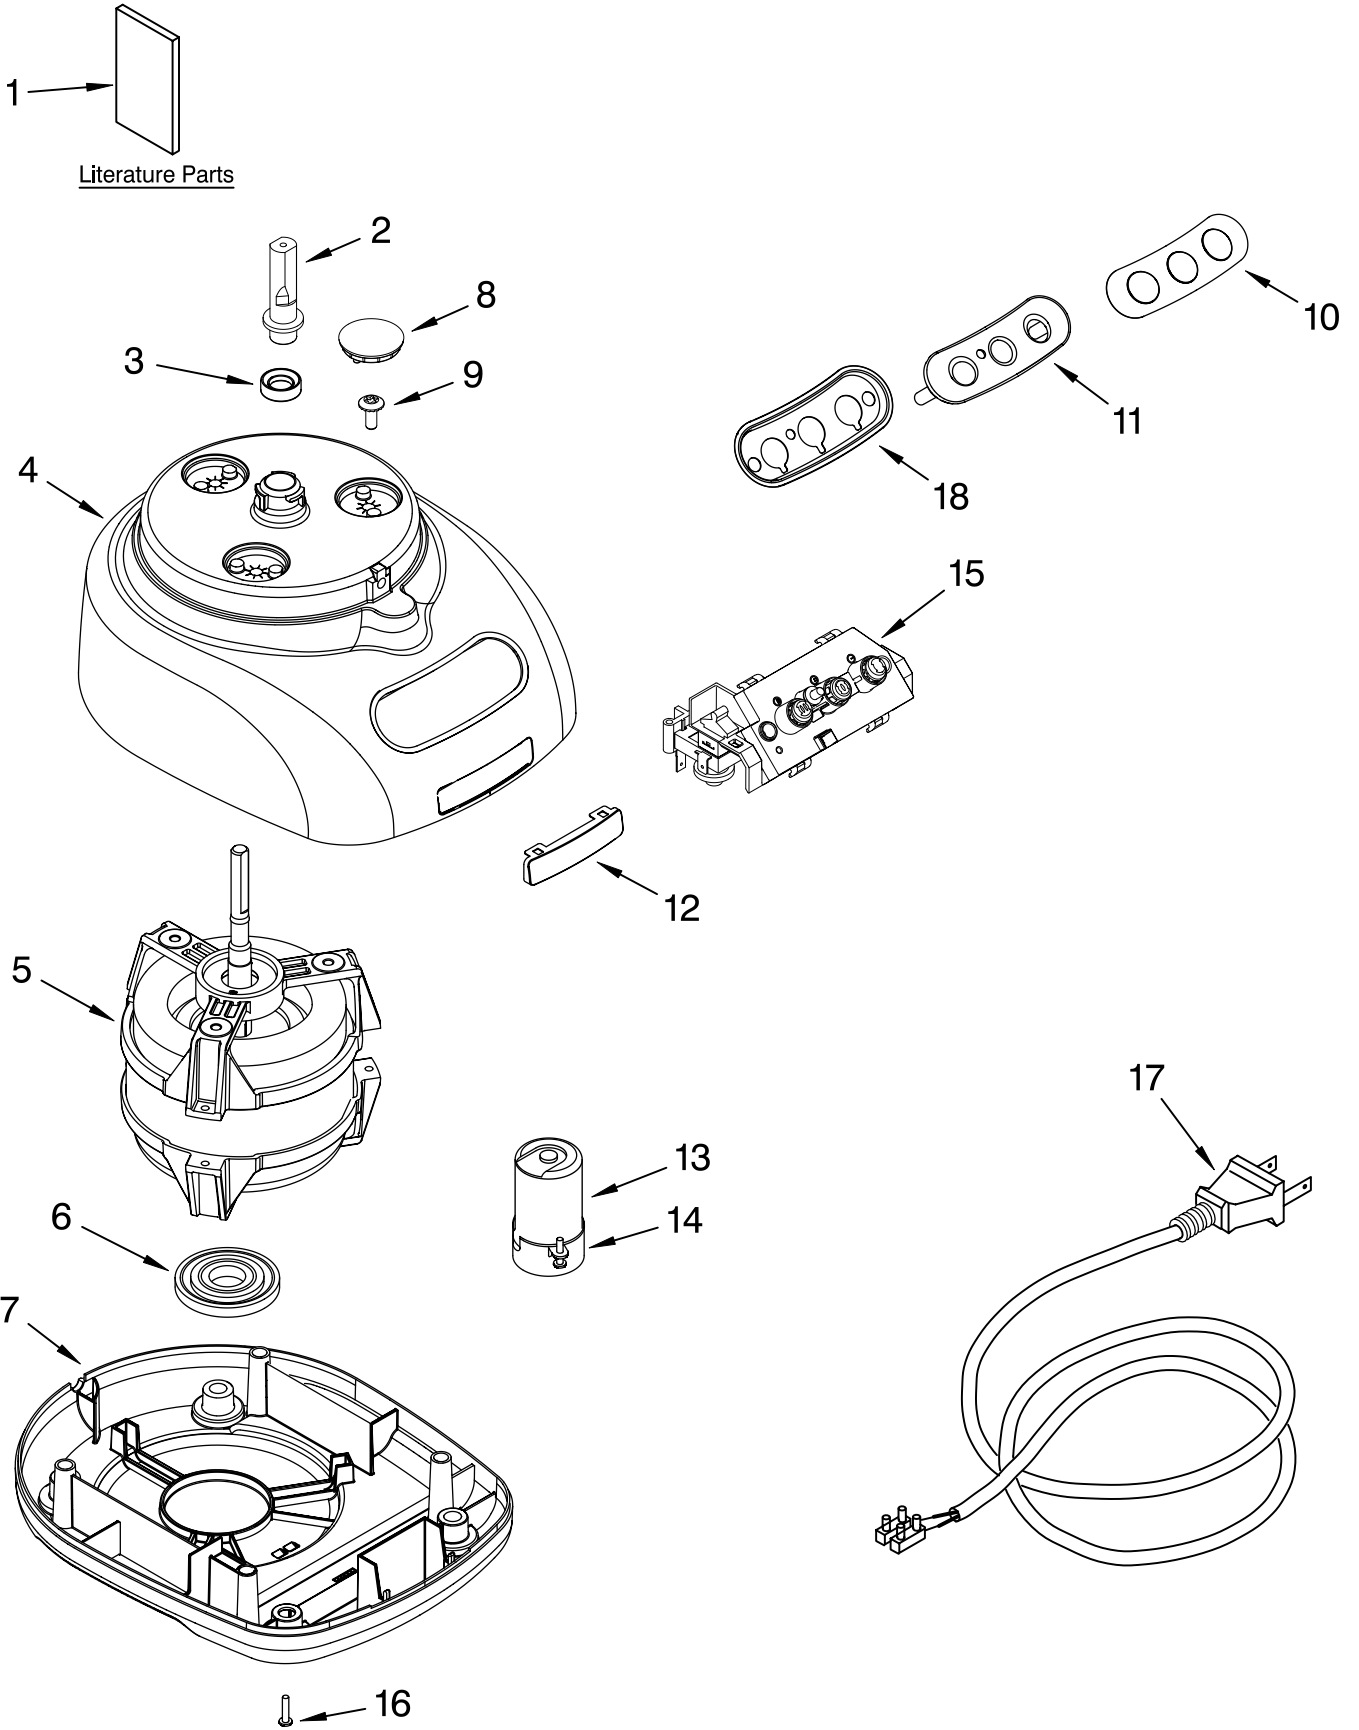

----- Manual continues below -----

PARTS LIST

for

KitchenAid®

12 CUP FOOD PROCESSOR

WIDE MOUTH – EUROPEAN (U.K.)

MODELS:

5KFPM770BWH0 (White)

FOR ORDERING INFORMATION REFER TO PARTS PRICE LIST

MOTOR AND HOUSING PARTS

For Models: 5KFPM770B__0

Illus. No.	Part No.	DESCRIPTION
1		Literature Parts
	8212058	Use & Care Guide
	8212050	Repair Parts List
2	8211849	Sleeve, Motor Shaft
3	8211828	Seal, Oil
4		Housing, Motor
	8212068	White
	8212069	Empire Red
	8212070	Almond Creme
	8211823	Nickel
5	8212079	Motor
6	8212091	Grommet, Motor
7		Base, Housing
	8212081	White
	8212080	Onyx Black
	8212082	Empire Red
	8212083	Almond Creme
8		Cover, Screw
	8212084	White
	8211827	Onyx Black
	8212085	Empire Red
	8212086	Almond Creme
9	8211586	Screw, Motor Locking
10		Overlay, Switch
	8212087	Black
	8212088	Silver
11		Cover, Panel Switch
	8212093	Transparent
	8212094	Silver
12	8211842	Nameplate
13	8212089	Capacitor
14	8211607	Clip, Capacitor
15	8212090	Relay & Switch Assembly
16		Foot
	8211845	Black
	8211844	White
17		Cord, Power
	8212074	White
	8212073	Black
18	8212095	Bezel, Switch Panel

FOR ORDERING INFORMATION REFER TO PARTS PRICE LIST

ATTACHMENT PARTS

For Models: 5KFPM770B__0

FOR ORDERING INFORMATION REFER TO PARTS PRICE LIST

ATTACHMENT PARTS

For Models: 5KFPM770B__0

Illus. No.	Part No.	DESCRIPTION
1	8211760	Spatula
2		Disc, Slicing
	8211929	2 mm
	8211930	4 mm
3	8212012	Mini Blade
4	8211858	Adapter, Shaft & Disc
5	8212014	Blade, Multipurpose
6	8212020	Pusher, Food
7		Cover, Work Bowl
	8212062	White
	8212024	Onyx Black
	8212063	Empire Red
	8212064	Almond Creme
8		Bowl, Work
	8212065	White
	8212019	Onyx Black
	8212066	Empire Red
	8212067	Almond Creme
9		Disc, Shredding
	8211933	4 mm
10	8211926	Bowl, Mini
11	8212016	Blade, Dough
12	8211928	Bowl, Chef's
13	8212025	Extractor, Citrus
14	8212033	Whip, Egg