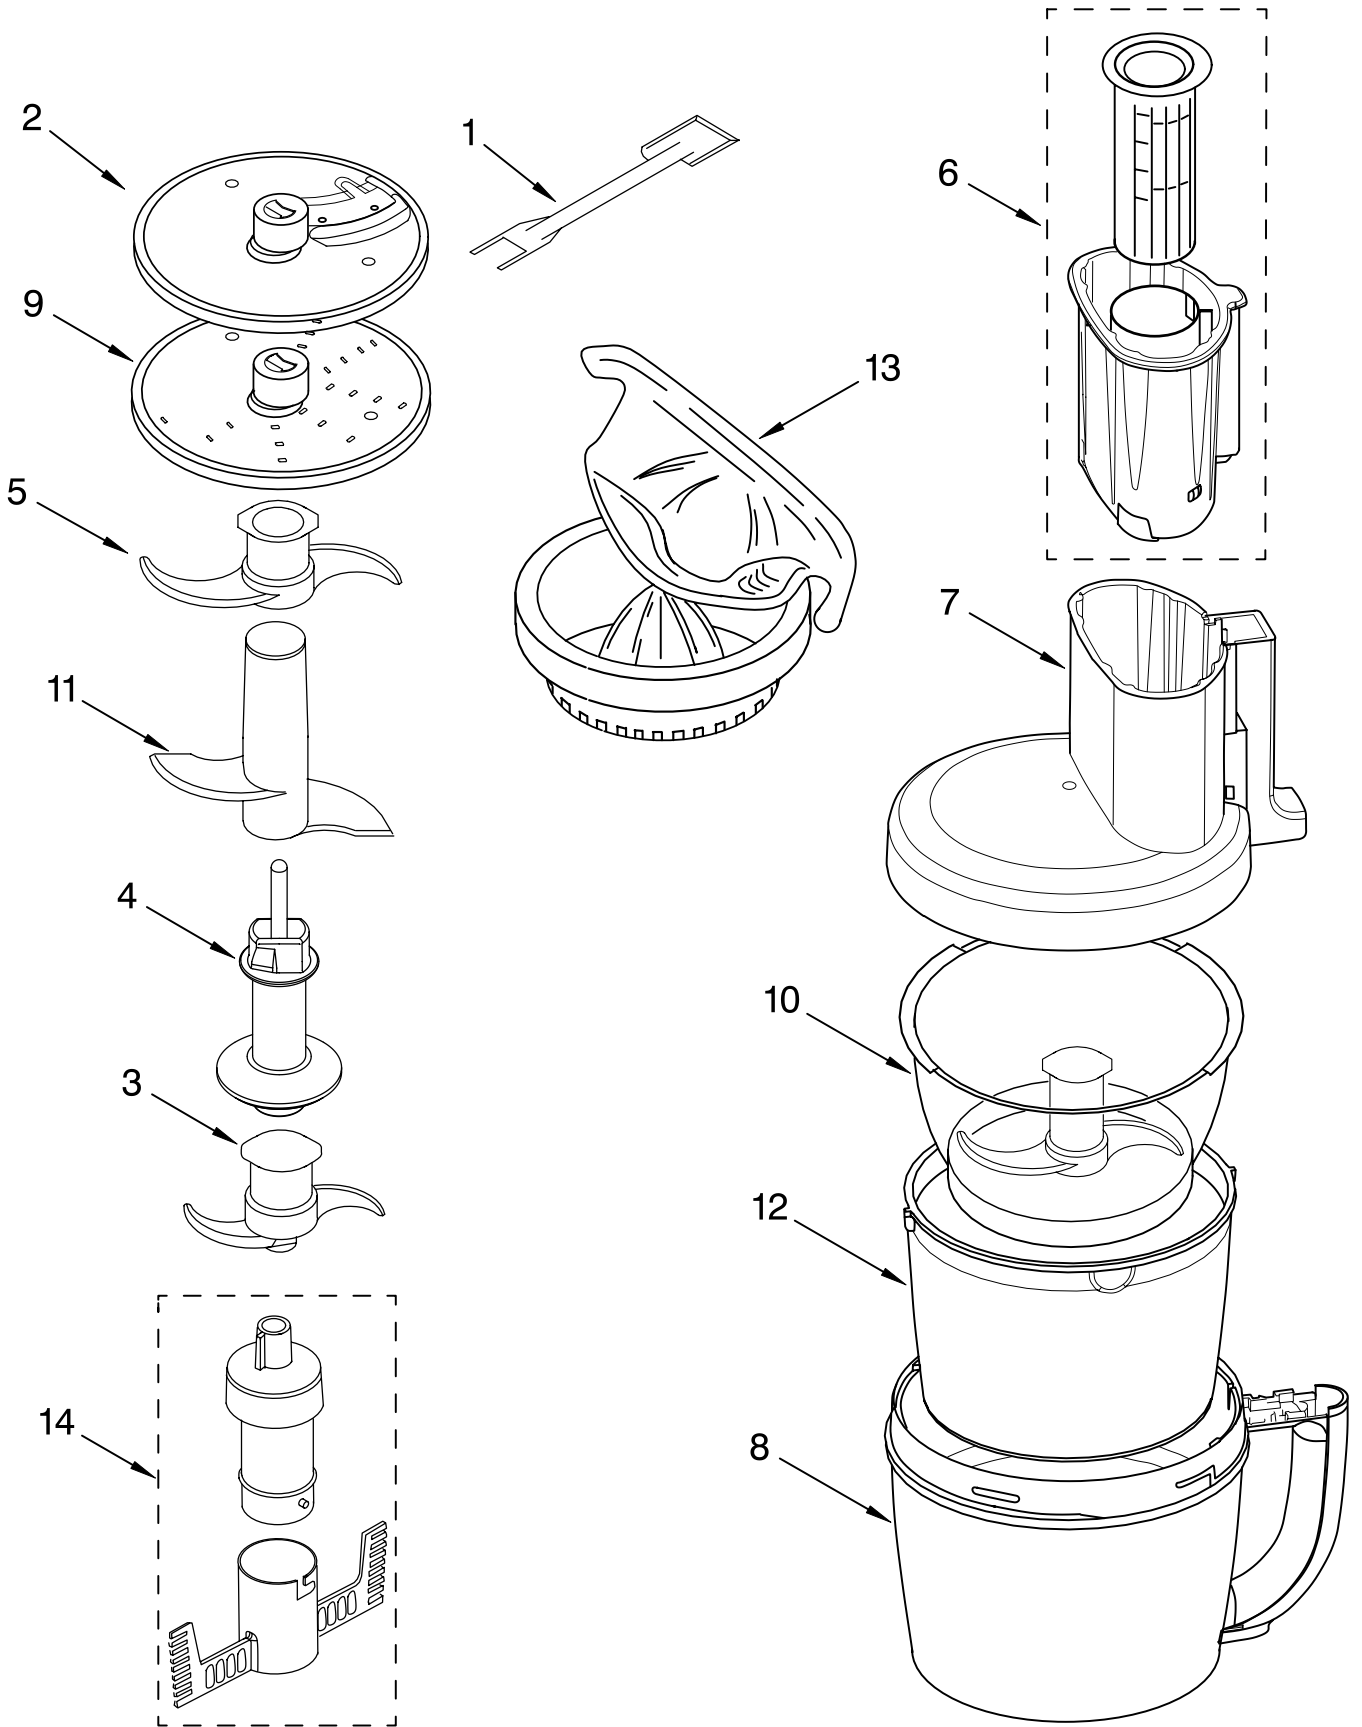

FOR ORDERING INFORMATION REFER TO PARTS PRICE LIST

MOTOR AND HOUSING PARTS

For Models: 5KFPM770B__0

Illus. No.	Part No.	DESCRIPTION
1		Literature Parts
	8212058	Use & Care Guide
	8212050	Repair Parts List
2	8211849	Sleeve, Motor Shaft
3	8211828	Seal, Oil
4		Housing, Motor
	8212068	White
	8212069	Empire Red
	8212070	Almond Creme
	8211823	Nickel
5	8212079	Motor
6	8212091	Grommet, Motor
7		Base, Housing
	8212081	White
	8212080	Onyx Black
	8212082	Empire Red
	8212083	Almond Creme
8		Cover, Screw
	8212084	White
	8211827	Onyx Black
	8212085	Empire Red
	8212086	Almond Creme
9	8211586	Screw, Motor Locking
10		Overlay, Switch
	8212087	Black
	8212088	Silver
11		Cover, Panel Switch
	8212093	Transparent
	8212094	Silver
12	8211842	Nameplate
13	8212089	Capacitor
14	8211607	Clip, Capacitor
15	8212090	Relay & Switch Assembly
16		Foot
	8211845	Black
	8211844	White
17		Cord, Power
	8212074	White
	8212073	Black
18	8212095	Bezel, Switch Panel

FOR ORDERING INFORMATION REFER TO PARTS PRICE LIST

ATTACHMENT PARTS

For Models: 5KFPM770B__0

FOR ORDERING INFORMATION REFER TO PARTS PRICE LIST

ATTACHMENT PARTS

For Models: 5KFPM770B__0

Illus. No.	Part No.	DESCRIPTION
1	8211760	Spatula
2		Disc, Slicing
	8211929	2 mm
	8211930	4 mm
3	8212012	Mini Blade
4	8211858	Adapter, Shaft & Disc
5	8212014	Blade, Multipurpose
6	8212020	Pusher, Food
7		Cover, Work Bowl
	8212062	White
	8212024	Onyx Black
	8212063	Empire Red
	8212064	Almond Creme
8		Bowl, Work
	8212065	White
	8212019	Onyx Black
	8212066	Empire Red
	8212067	Almond Creme
9		Disc, Shredding
	8211933	4 mm
10	8211926	Bowl, Mini
11	8212016	Blade, Dough
12	8211928	Bowl, Chef's
13	8212025	Extractor, Citrus
14	8212033	Whip, Egg