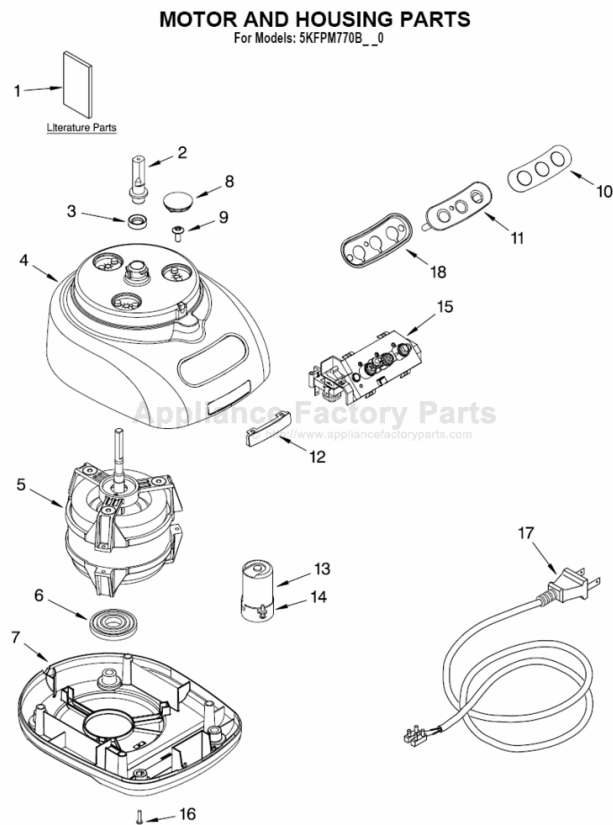

[Find Your KITCHENAID Small Appliance Parts - Select From 538 Models](#)

----- Manual continues below -----