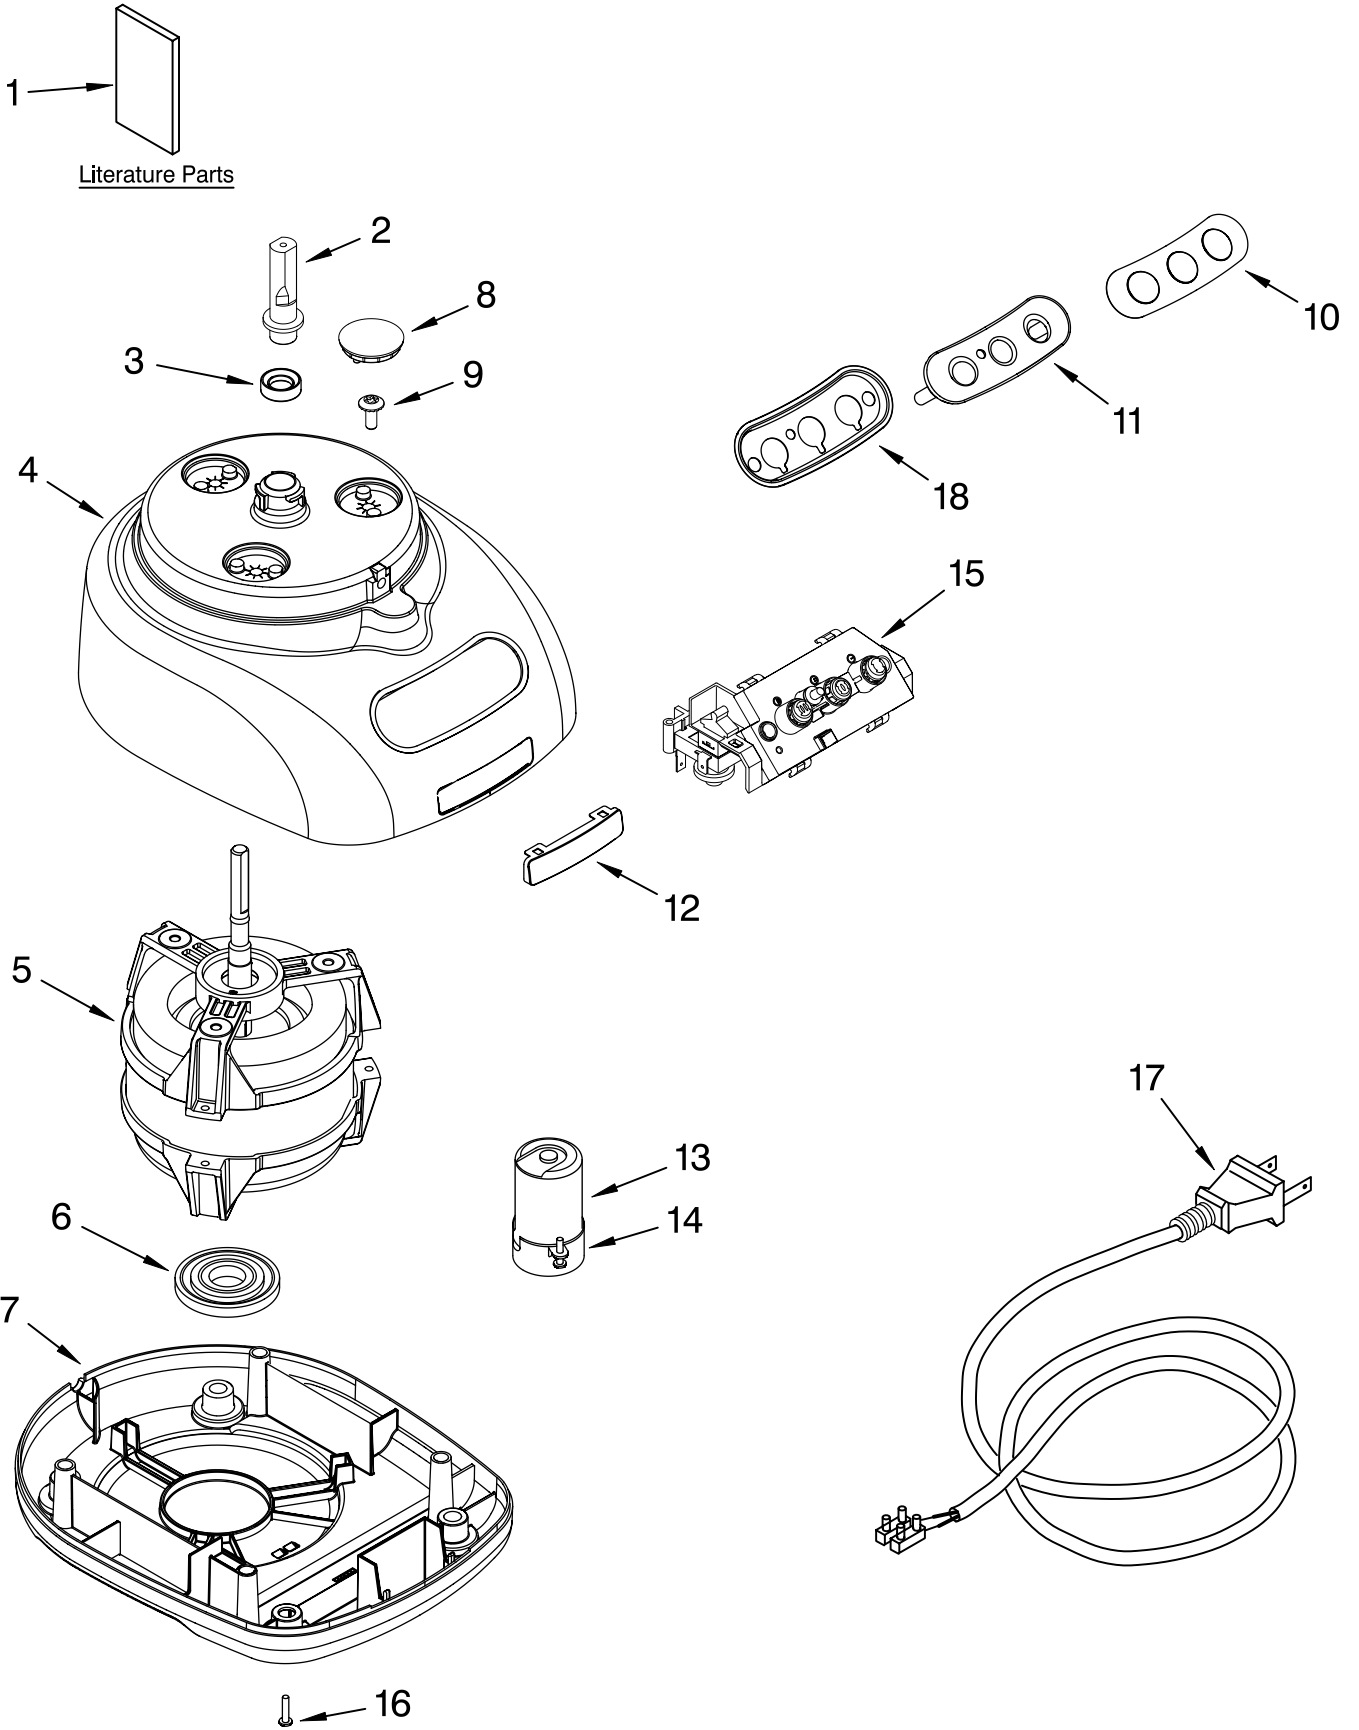

MOTOR AND HOUSING PARTS

For Models: 5KFPM770B__0

FOR ORDERING INFORMATION REFER TO PARTS PRICE LIST