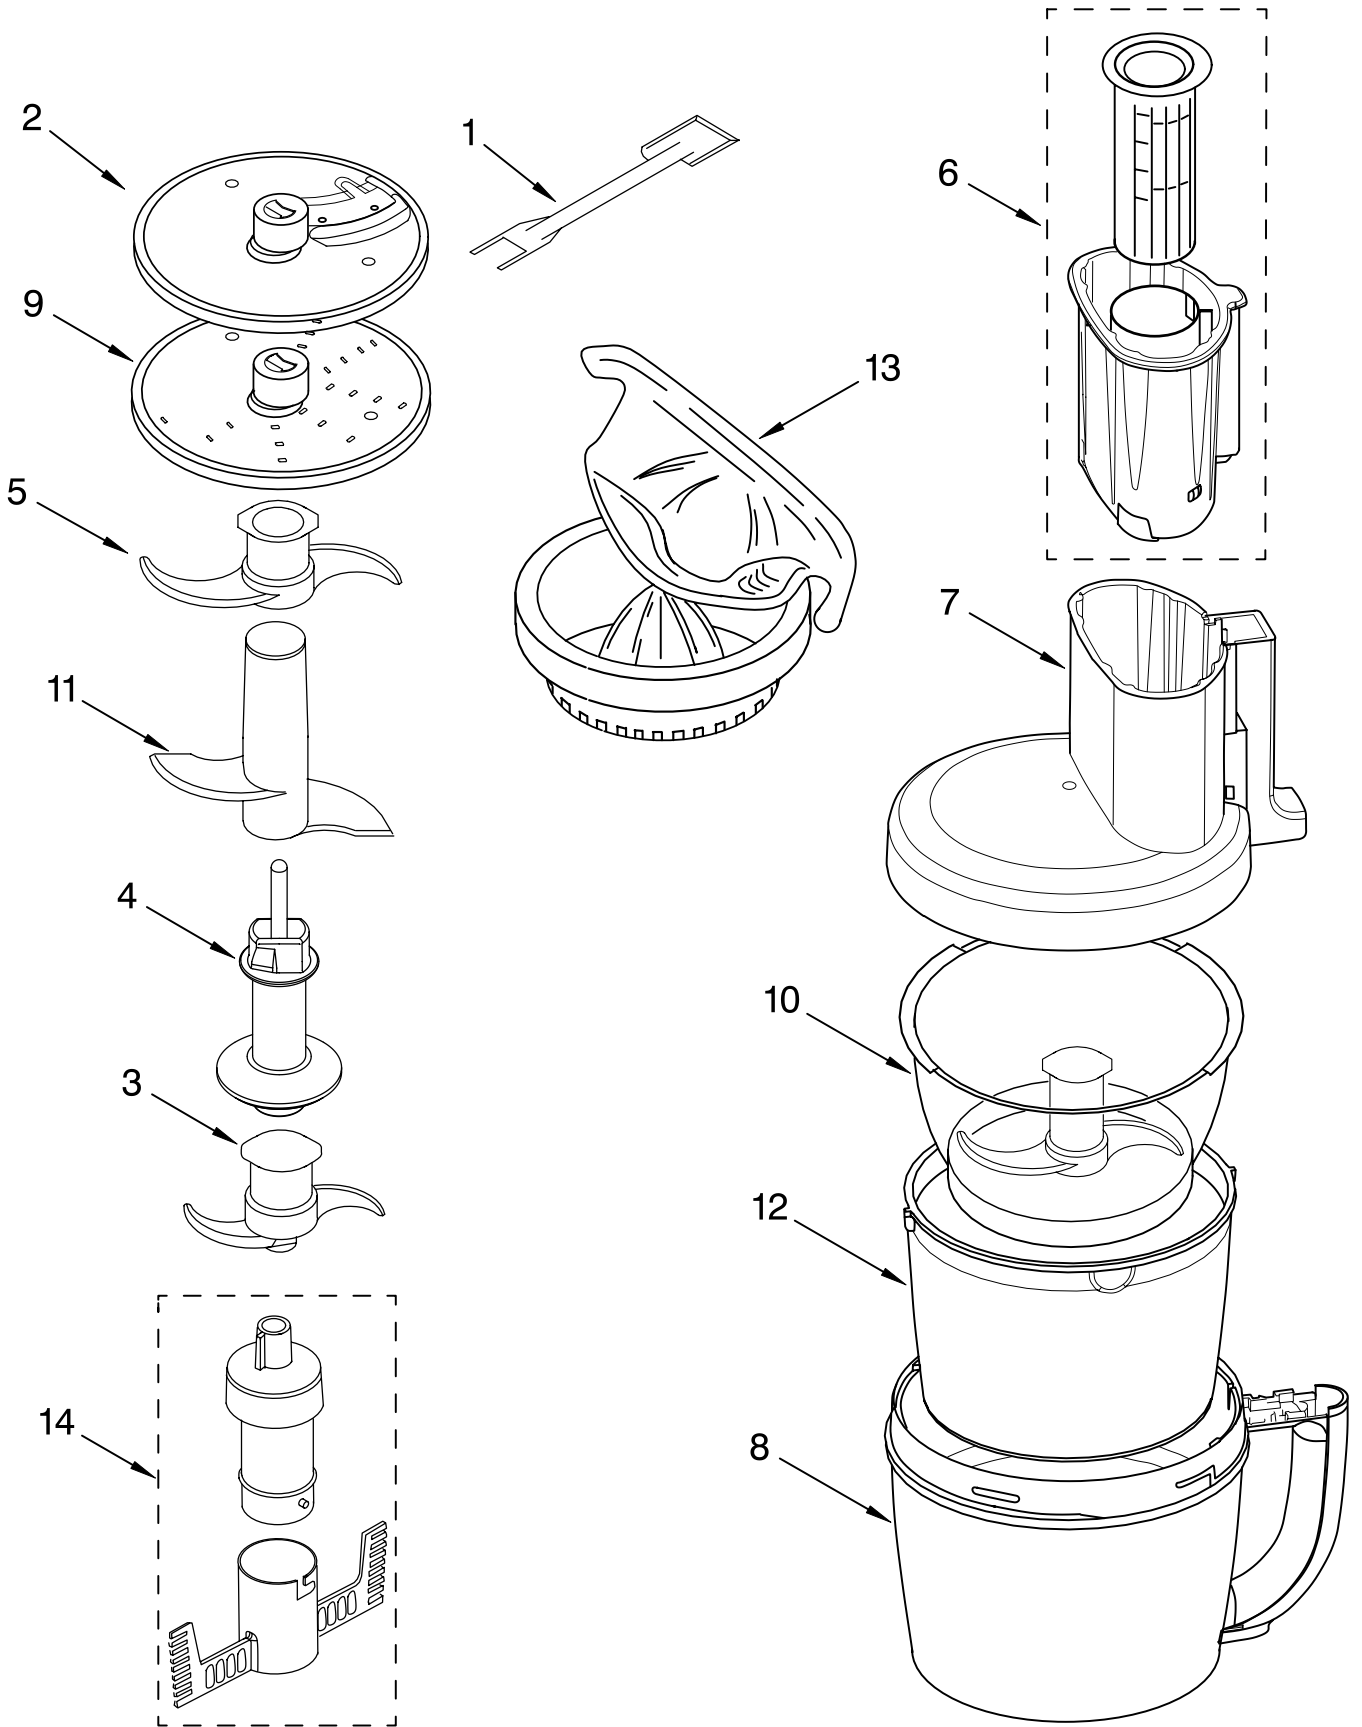

ATTACHMENT PARTS

For Models: 5KFPM770B__0

FOR ORDERING INFORMATION REFER TO PARTS PRICE LIST

ATTACHMENT PARTS

For Models: 5KFPM770B__0

Illus. No.	Part No.	DESCRIPTION
1	8211760	Spatula
2		Disc, Slicing
	8211929	2 mm
	8211930	4 mm
3	8212012	Mini Blade
4	8211858	Adapter, Shaft & Disc
5	8212014	Blade, Multipurpose
6	8212020	Pusher, Food
7		Cover, Work Bowl
	8212062	White
	8212024	Onyx Black
	8212063	Empire Red
	8212064	Almond Creme
8		Bowl, Work
	8212065	White
	8212019	Onyx Black
	8212066	Empire Red
	8212067	Almond Creme
9		Disc, Shredding
	8211933	4 mm
10	8211926	Bowl, Mini
11	8212016	Blade, Dough
12	8211928	Bowl, Chef's
13	8212025	Extractor, Citrus
14	8212033	Whip, Egg

Optional Parts (Not Illustrated)

8212034	Accessory Box
8211927	Lid, Mini Bowl
	Disc, Slicing
8211931	6 mm
	Disc, Shredding
8211932	2 mm
8211934	6 mm
8211935	Disc, Julienne
8211936	Disc, Grating
	Parmesan/Ice
8211937	Disc, Cutting
	French Fry
8211938	Rack, Disc
8212059	Mini Bowl and Lids (2)

FOR ORDERING INFORMATION REFER TO PARTS PRICE LIST