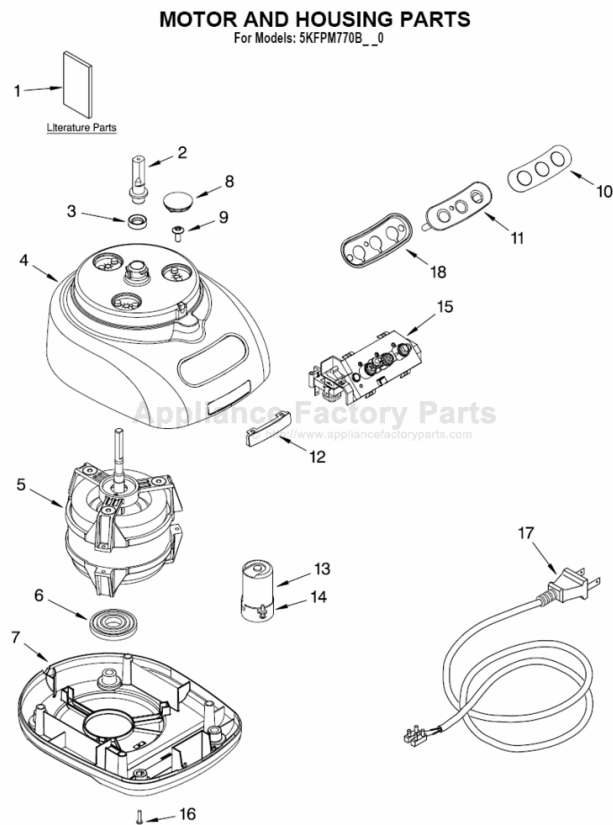

# KITCHENAID 5KFPM770BWH0 Owner's Manual

[Shop genuine replacement parts for KITCHENAID  
5KFPM770BWH0](#)

[Find Your KITCHENAID Small Appliance Parts - Select From 538 Models](#)

----- Manual continues below -----

# PARTS LIST

for

# ATTACHMENT PARTS

For Models: 5KFPM770B\_\_0

FOR ORDERING INFORMATION REFER TO PARTS PRICE LIST

# ATTACHMENT PARTS

For Models: 5KFPM770B\_\_0

<b>Illus. No.</b>	<b>Part No.</b>	<b>DESCRIPTION</b>
1	8211760	Spatula
2		Disc, Slicing
	8211929	2 mm
	8211930	4 mm
3	8212012	Mini Blade
4	8211858	Adapter, Shaft & Disc
5	8212014	Blade, Multipurpose
6	8212020	Pusher, Food
7		Cover, Work Bowl
	8212062	White
	8212024	Onyx Black
	8212063	Empire Red
	8212064	Almond Creme
8		Bowl, Work
	8212065	White
	8212019	Onyx Black
	8212066	Empire Red
	8212067	Almond Creme
9		Disc, Shredding
	8211933	4 mm
10	8211926	Bowl, Mini
11	8212016	Blade, Dough
12	8211928	Bowl, Chef's
13	8212025	Extractor, Citrus
14	8212033	Whip, Egg