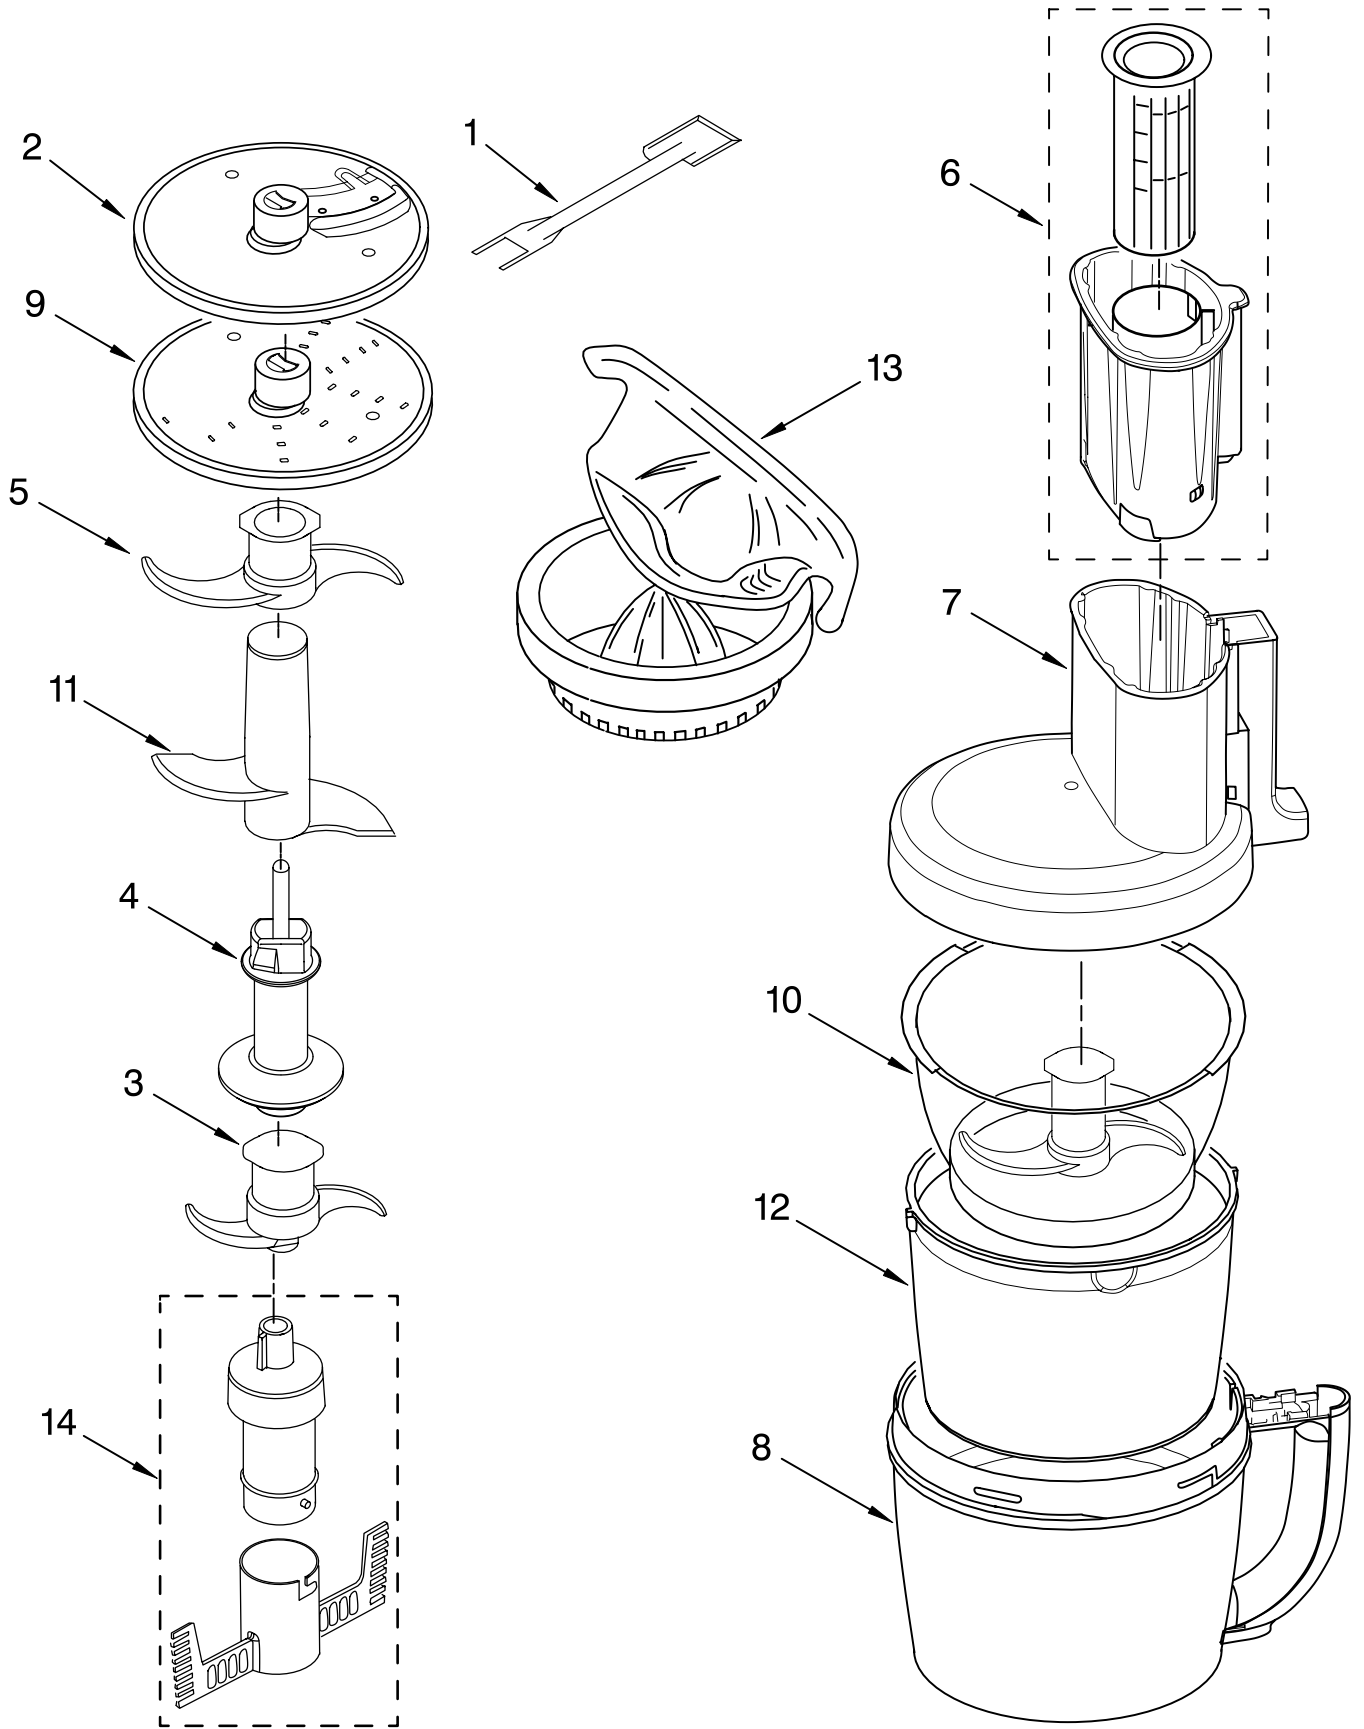

ST. JOSEPH MICHIGAN 49085

MOTOR AND HOUSING PARTS

For Models: 5KFP770E_1

FOR ORDERING INFORMATION REFER TO PARTS PRICE LIST

MOTOR AND HOUSING PARTS

For Models: 5KFPM770E__1

Illus. No.	Part No.	DESCRIPTION
1		Literature Parts
	8212058	Use & Care Guide
	W10185701	Repair Parts List
2	W10187053	Sleeve, Motor Shaft
3	8211828	Seal, Oil
4		Housing, Motor
	8212068	White
	8212069	Empire Red
	8212070	Almond Creme
	8211823	Nickel
	W10221703	Pearl Metallic
5	8212079	Motor
6	8212091	Grommet, Motor
7		Base, Housing
	8212081	White
	8212080	Onyx Black
	8212082	Empire Red
	8212083	Almond Creme
8		Cover, Screw
	8212084	White
	8211827	Onyx Black
	8212085	Empire Red
	8212086	Almond Creme
9	8211586	Screw, Motor Locking
10		Overlay, Switch
	8212087	Black
	8212088	Silver
11		Cover, Panel Switch
	8212093	Transparent
	8212094	Silver
12	8211842	Nameplate
13	8212089	Capacitor
14	8211607	Clip, Capacitor
15	8212090	Relay & Switch Assembly
16		Foot
	8211845	Black
	8211844	White
17		Cord, Power
	8212076	White
	8212075	Black
18	8212095	Bezel, Switch Panel

FOR ORDERING INFORMATION REFER TO PARTS PRICE LIST

ATTACHMENT PARTS

For Models: 5KFPM770E_1

FOR ORDERING INFORMATION REFER TO PARTS PRICE LIST

ATTACHMENT PARTS

For Models: 5KFPM770E__1

Illus. No.	Part No.	DESCRIPTION
1	8211760	Spatula
2		Disc, Slicing
	8211929	2 mm
	8211930	4 mm
3	8212012	Mini Blade
4	8211858	Adapter, Shaft & Disc
5	W10187050	Blade, Multipurpose
6	8212020	Pusher, Food
7		Cover, Work Bowl
	8212062	White
	8212024	Onyx Black
	8212063	Empire Red
	8212064	Almond Creme
8		Bowl, Work
	8212065	White
	8212019	Onyx Black
	8212066	Empire Red
	8212067	Almond Creme
9		Disc, Shredding
	8211933	4 mm
10	8211926	Bowl, Mini
11	W10187052	Blade, Dough
12	8211928	Bowl, Chef's
13	W10186748	Presser, Citrus
14	W10187049	Whip, Egg