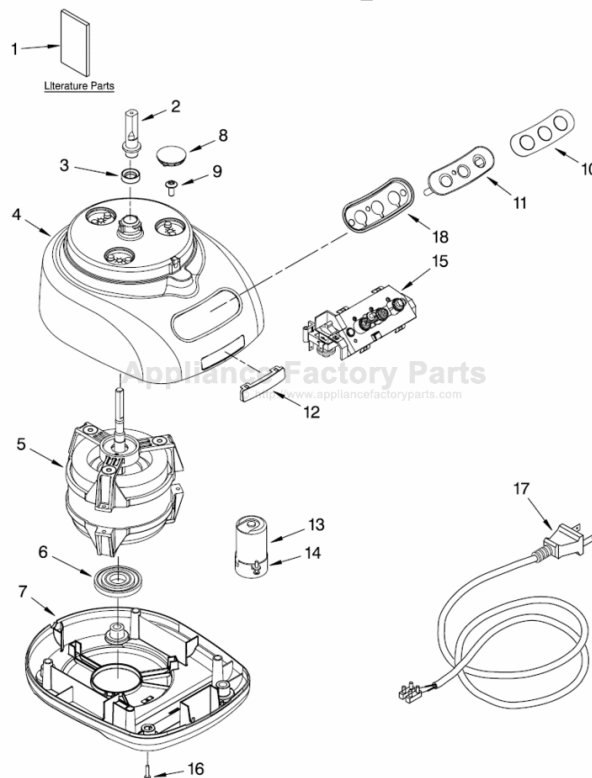

[Find Your KITCHENAID Small Appliance Parts - Select From 538 Models](#)

----- Manual continues below -----

PARTS LIST

for

KitchenAid®

12 CUP FOOD PROCESSOR

WIDE MOUTH – EUROPEAN

MODELS:

ST. JOSEPH MICHIGAN 49085

MOTOR AND HOUSING PARTS

For Models: 5KFP770E_1

FOR ORDERING INFORMATION REFER TO PARTS PRICE LIST

MOTOR AND HOUSING PARTS

For Models: 5KFPM770E__1

Illus. No.	Part No.	DESCRIPTION
1		Literature Parts
	8212058	Use & Care Guide
	W10185701	Repair Parts List
2	W10187053	Sleeve, Motor Shaft
3	8211828	Seal, Oil
4		Housing, Motor
	8212068	White
	8212069	Empire Red
	8212070	Almond Creme
	8211823	Nickel
	W10221703	Pearl Metallic
5	8212079	Motor
6	8212091	Grommet, Motor
7		Base, Housing
	8212081	White
	8212080	Onyx Black
	8212082	Empire Red
	8212083	Almond Creme
8		Cover, Screw
	8212084	White
	8211827	Onyx Black
	8212085	Empire Red
	8212086	Almond Creme
9	8211586	Screw, Motor Locking
10		Overlay, Switch
	8212087	Black
	8212088	Silver
11		Cover, Panel Switch
	8212093	Transparent
	8212094	Silver
12	8211842	Nameplate
13	8212089	Capacitor
14	8211607	Clip, Capacitor
15	8212090	Relay & Switch Assembly
16		Foot
	8211845	Black
	8211844	White
17		Cord, Power
	8212076	White
	8212075	Black
18	8212095	Bezel, Switch Panel

FOR ORDERING INFORMATION REFER TO PARTS PRICE LIST

ATTACHMENT PARTS

For Models: 5KFPM770E_1

FOR ORDERING INFORMATION REFER TO PARTS PRICE LIST

ATTACHMENT PARTS

For Models: 5KFPM770E__1

Illus. No.	Part No.	DESCRIPTION
1	8211760	Spatula
2		Disc, Slicing
	8211929	2 mm
	8211930	4 mm
3	8212012	Mini Blade
4	8211858	Adapter, Shaft & Disc
5	W10187050	Blade, Multipurpose
6	8212020	Pusher, Food
7		Cover, Work Bowl
	8212062	White
	8212024	Onyx Black
	8212063	Empire Red
	8212064	Almond Creme
8		Bowl, Work
	8212065	White
	8212019	Onyx Black
	8212066	Empire Red
	8212067	Almond Creme
9		Disc, Shredding
	8211933	4 mm
10	8211926	Bowl, Mini
11	W10187052	Blade, Dough
12	8211928	Bowl, Chef's
13	W10186748	Presser, Citrus
14	W10187049	Whip, Egg