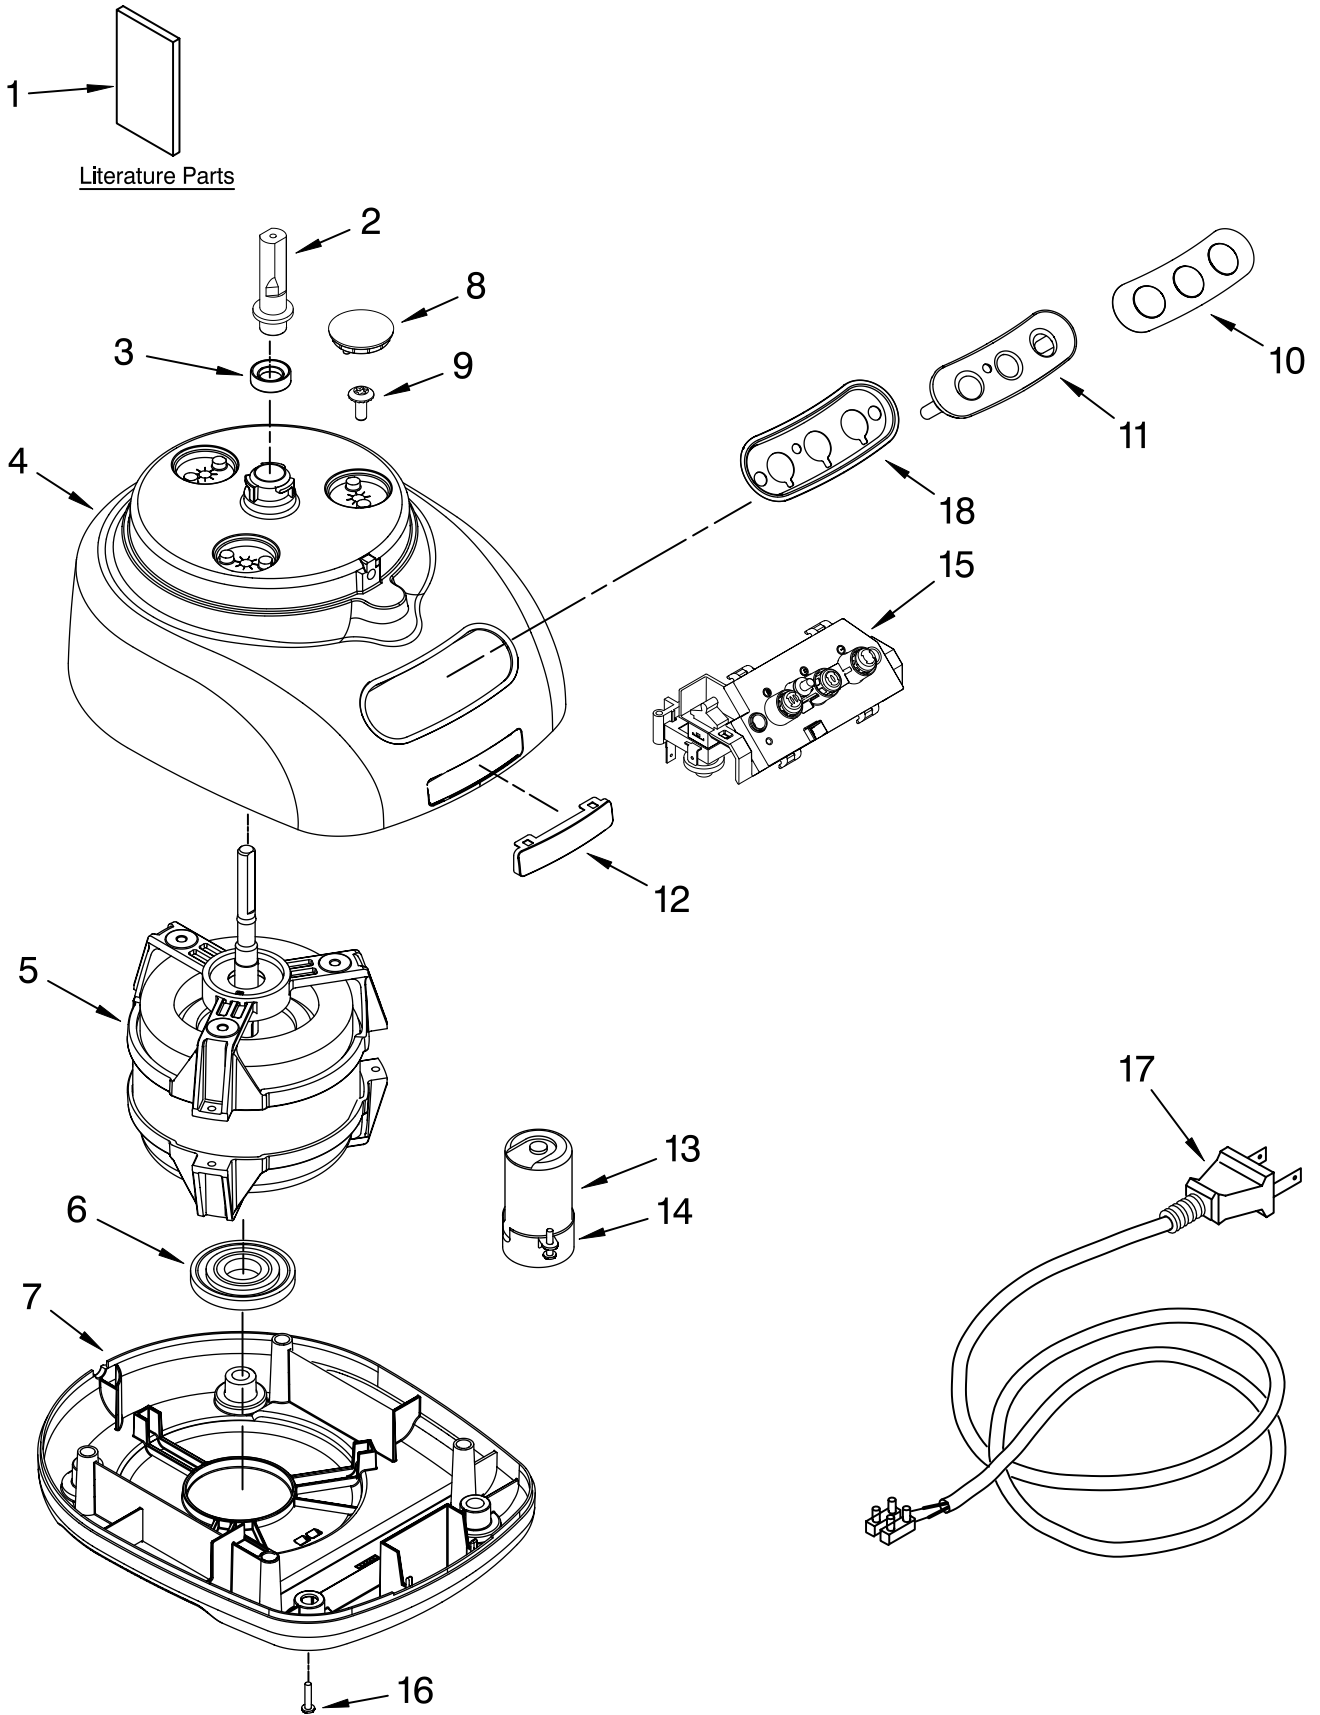

5KFPM770EWH1 (White)
5KFPM770EER1 (Empire Red)
5KFPM770EAC1 (Almond Creme)
5KFPM770ENK1 (Nickel)
5KFPM770EPM1 (Pearl Metallic)

FOR CUSTOMER SATISFACTION ALWAYS USE
FACTORY SPECIFICATION PARTS

KITCHENAID

ST. JOSEPH MICHIGAN 49085

MOTOR AND HOUSING PARTS

For Models: 5KFP770E_1

FOR ORDERING INFORMATION REFER TO PARTS PRICE LIST

MOTOR AND HOUSING PARTS

For Models: 5KFPM770E__1

Illus. No.	Part No.	DESCRIPTION
1		Literature Parts
	8212058	Use & Care Guide
	W10185701	Repair Parts List
2	W10187053	Sleeve, Motor Shaft
3	8211828	Seal, Oil
4		Housing, Motor
	8212068	White
	8212069	Empire Red
	8212070	Almond Creme
	8211823	Nickel
	W10221703	Pearl Metallic
5	8212079	Motor
6	8212091	Grommet, Motor
7		Base, Housing
	8212081	White
	8212080	Onyx Black
	8212082	Empire Red
	8212083	Almond Creme
8		Cover, Screw
	8212084	White
	8211827	Onyx Black
	8212085	Empire Red
	8212086	Almond Creme
9	8211586	Screw, Motor Locking
10		Overlay, Switch
	8212087	Black
	8212088	Silver
11		Cover, Panel Switch
	8212093	Transparent
	8212094	Silver
12	8211842	Nameplate
13	8212089	Capacitor
14	8211607	Clip, Capacitor
15	8212090	Relay & Switch Assembly
16		Foot
	8211845	Black
	8211844	White
17		Cord, Power
	8212076	White
	8212075	Black
18	8212095	Bezel, Switch Panel

FOR ORDERING INFORMATION REFER TO PARTS PRICE LIST

ATTACHMENT PARTS

For Models: 5KFPM770E_1

FOR ORDERING INFORMATION REFER TO PARTS PRICE LIST

ATTACHMENT PARTS

For Models: 5KFPM770E__1

Illus. No.	Part No.	DESCRIPTION
1	8211760	Spatula
2		Disc, Slicing
	8211929	2 mm
	8211930	4 mm
3	8212012	Mini Blade
4	8211858	Adapter, Shaft & Disc
5	W10187050	Blade, Multipurpose
6	8212020	Pusher, Food
7		Cover, Work Bowl
	8212062	White
	8212024	Onyx Black
	8212063	Empire Red
	8212064	Almond Creme
8		Bowl, Work
	8212065	White
	8212019	Onyx Black
	8212066	Empire Red
	8212067	Almond Creme
9		Disc, Shredding
	8211933	4 mm
10	8211926	Bowl, Mini
11	W10187052	Blade, Dough
12	8211928	Bowl, Chef's
13	W10186748	Presser, Citrus
14	W10187049	Whip, Egg