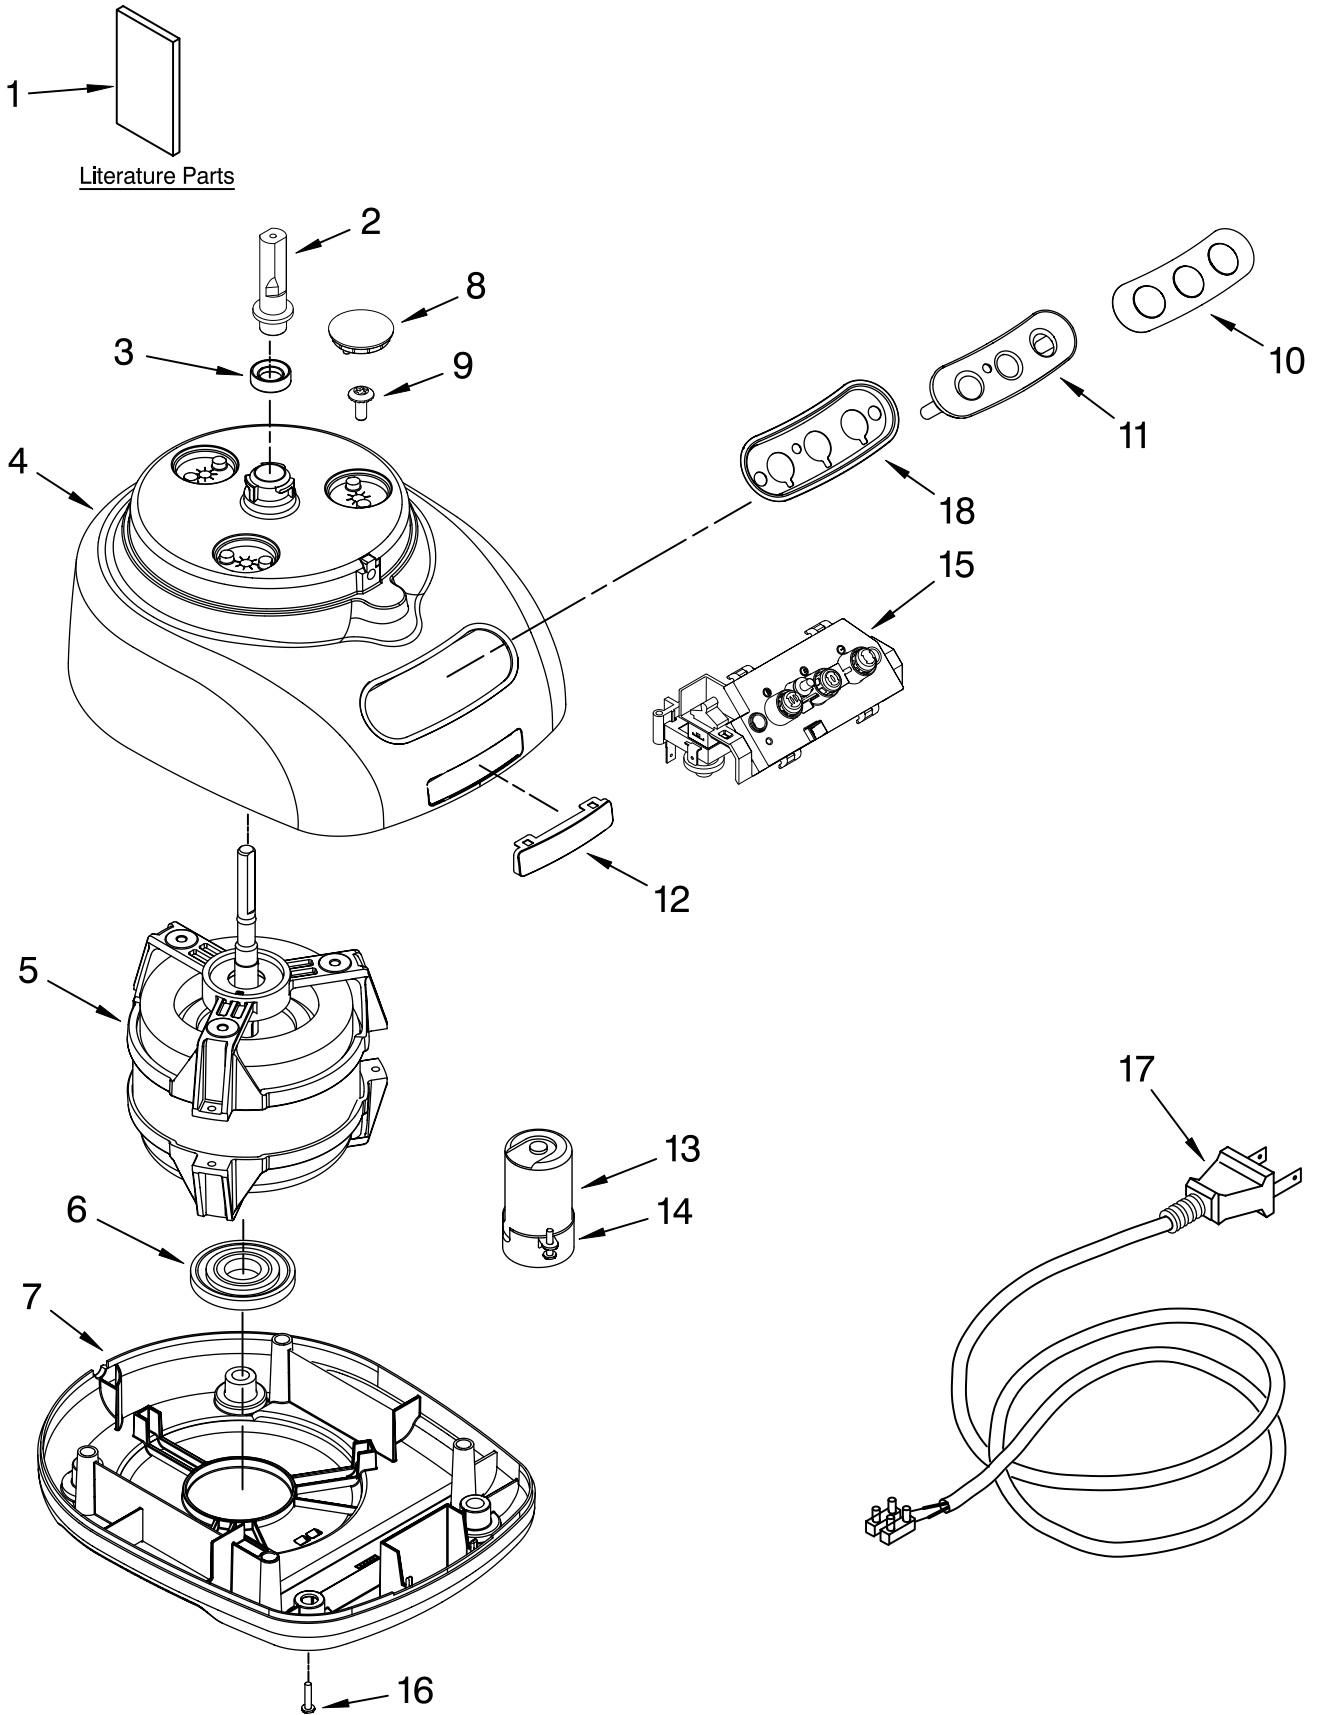

MOTOR AND HOUSING PARTS

For Models: 5KFPM770A__1

FOR ORDERING INFORMATION REFER TO PARTS PRICE LIST