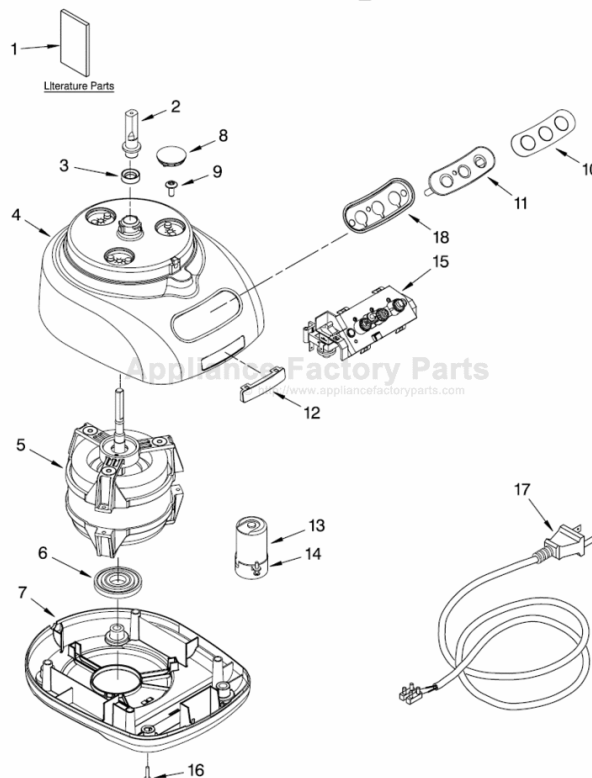

# KITCHENAID 5KFPM770PM1 Owner's Manual

[Shop genuine replacement parts for KITCHENAID  
5KFPM770PM1](#)

## MOTOR AND HOUSING PARTS For Models: 5KFPM770A\_1

[Find Your KITCHENAID Small Appliance Parts - Select From 538 Models](#)

----- Manual continues below -----

PARTS LIST

for

**KitchenAid®**

**12 CUP FOOD PROCESSOR**

# ATTACHMENT PARTS

For Models: 5KFPM770A\_1

FOR ORDERING INFORMATION REFER TO PARTS PRICE LIST

# ATTACHMENT PARTS

For Models: 5KFPM770A\_\_1

<b>Illus. No.</b>	<b>Part No.</b>	<b>DESCRIPTION</b>
1	8211760	Spatula
2		Disc, Slicing
	8211929	2 mm
	8211930	4 mm
3	8212012	Mini Blade
4	8211858	Adapter, Shaft & Disc
5	W10187050	Blade, Multipurpose
6	8212020	Pusher, Food
7		Cover, Work Bowl
	8212062	White
	8212024	Onyx Black
	8212063	Empire Red
	8212064	Almond Creme
8		Bowl, Work
	8212065	White
	8212019	Onyx Black
	8212066	Empire Red
	8212067	Almond Creme
9		Disc, Shredding
	8211933	4 mm
10	8211926	Bowl, Mini
11	W10187052	Blade, Dough
12	8211928	Bowl, Chef's
13	W10186748	Presser, Citrus
14	W10187049	Whip, Egg