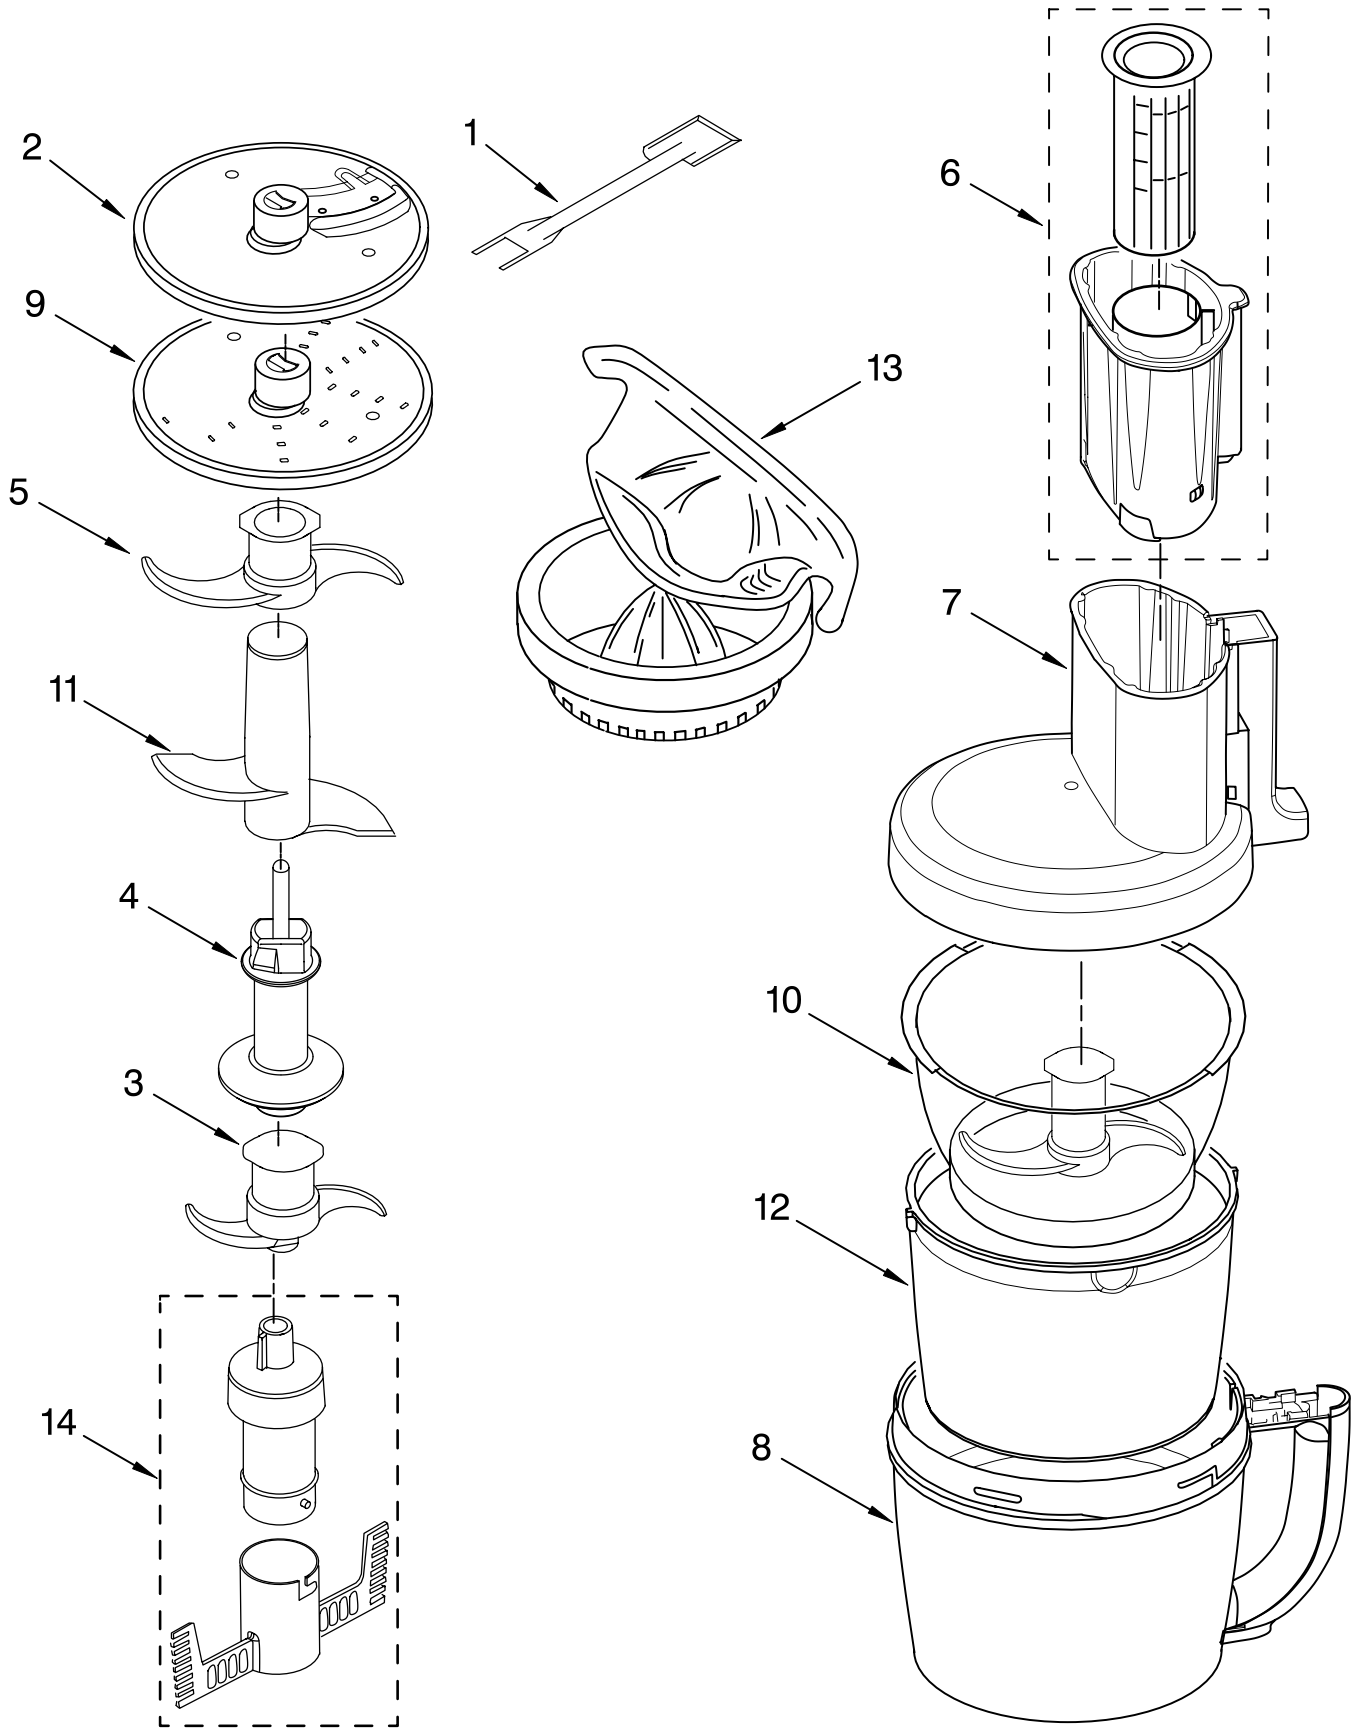

ATTACHMENT PARTS

For Models: 5KFPM770A_1

FOR ORDERING INFORMATION REFER TO PARTS PRICE LIST

ATTACHMENT PARTS

For Models: 5KFPM770A__1

Illus. No.	Part No.	DESCRIPTION
1	8211760	Spatula
2		Disc, Slicing
	8211929	2 mm
	8211930	4 mm
3	8212012	Mini Blade
4	8211858	Adapter, Shaft & Disc
5	W10187050	Blade, Multipurpose
6	8212020	Pusher, Food
7		Cover, Work Bowl
	8212062	White
	8212024	Onyx Black
	8212063	Empire Red
	8212064	Almond Creme
8		Bowl, Work
	8212065	White
	8212019	Onyx Black
	8212066	Empire Red
	8212067	Almond Creme
9		Disc, Shredding
	8211933	4 mm
10	8211926	Bowl, Mini
11	W10187052	Blade, Dough
12	8211928	Bowl, Chef's
13	W10186748	Presser, Citrus
14	W10187049	Whip, Egg

OPTIONAL PARTS NOT ILLUSTRATED

W10186743	Accessory Box
8211927	Lid, Mini Bowl
	Disc, Slicing
8211931	6 mm
	Disc, Shredding
8211932	2 mm
8211934	6 mm
8211935	Disc, Julienne
8211936	Disc, Grating Parmesan/Ice
8211937	Disc, Cutting French Fry
8211938	Rack, Disc
8212059	Mini Bowl and Lids (2)

FOR ORDERING INFORMATION REFER TO PARTS PRICE LIST