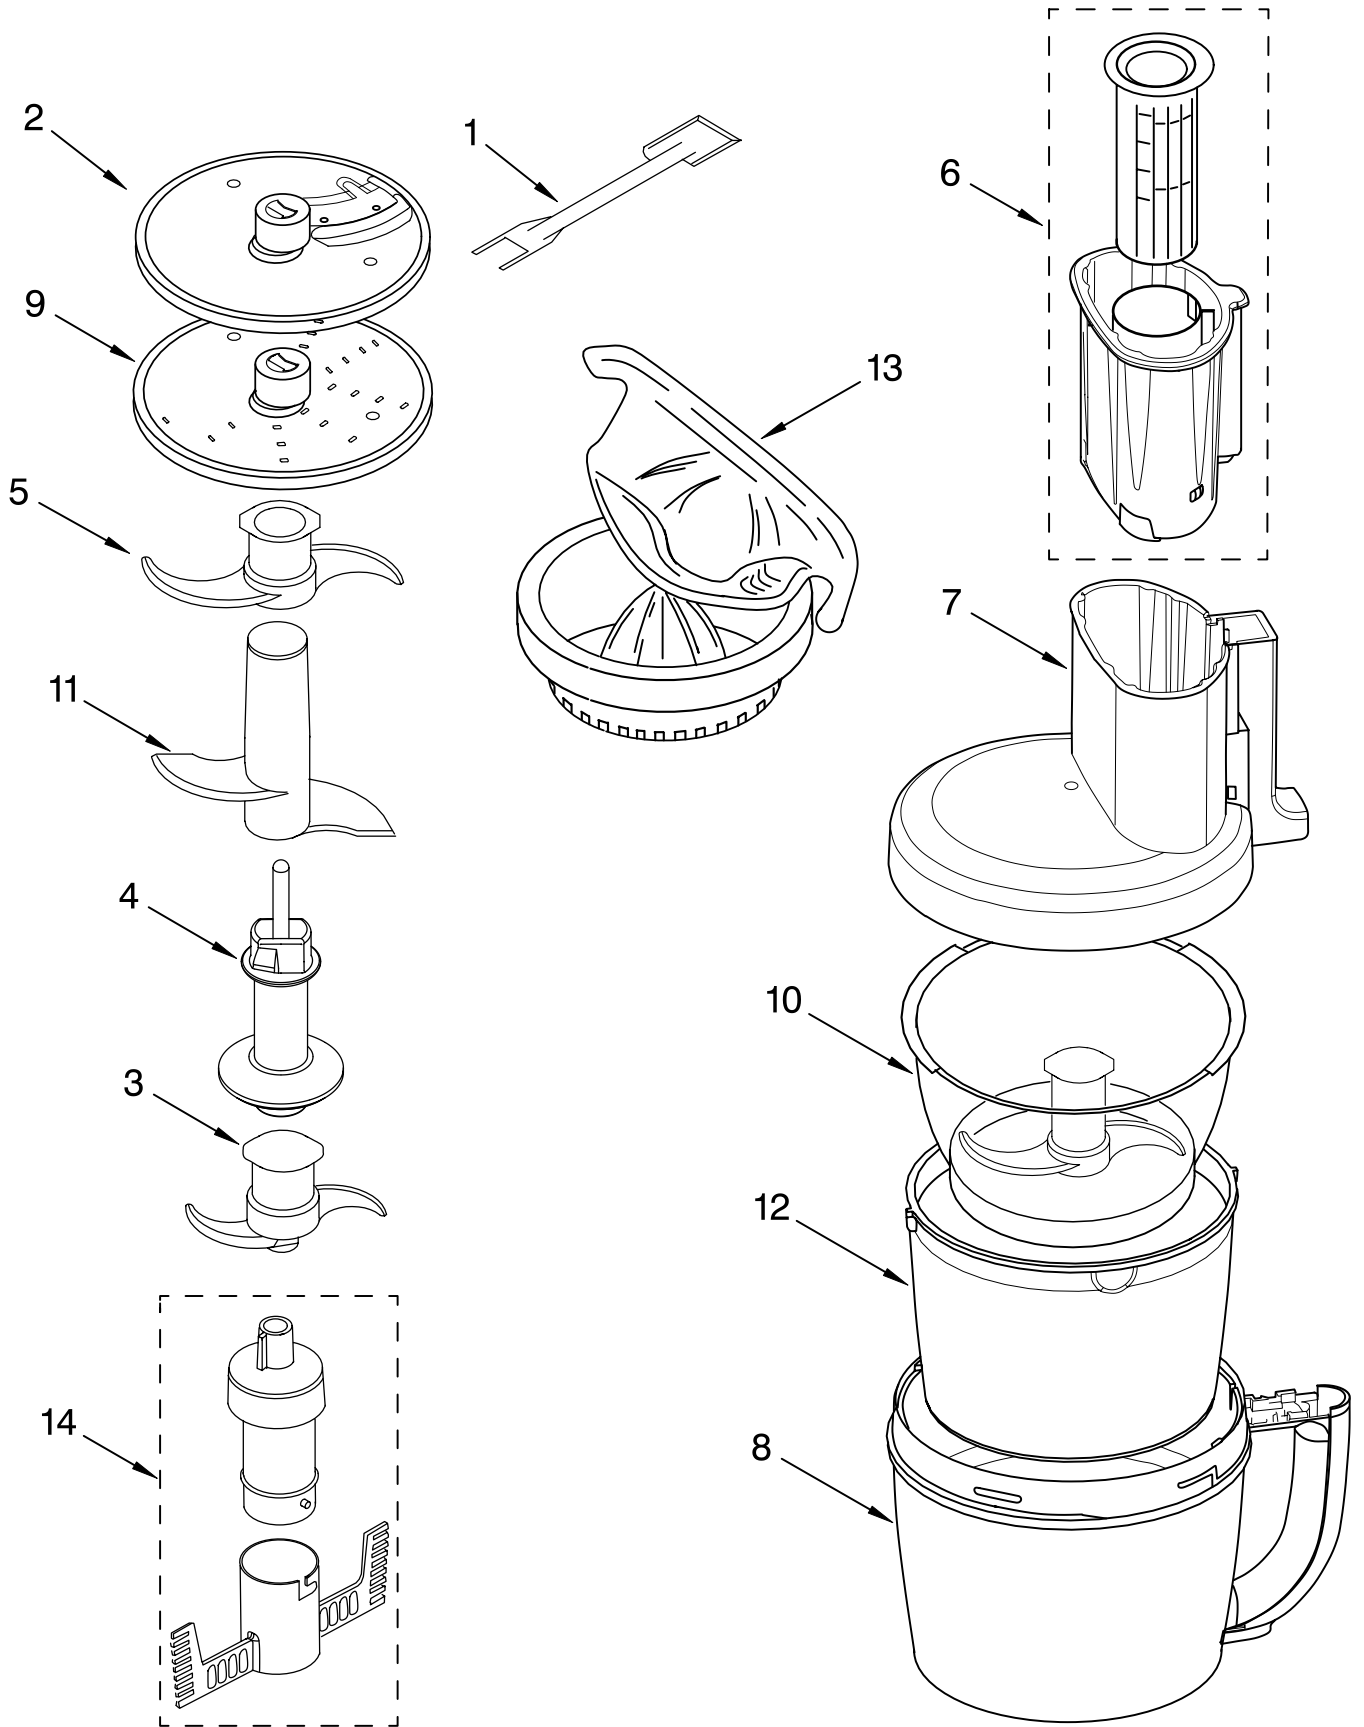

FOR ORDERING INFORMATION REFER TO PARTS PRICE LIST

ATTACHMENT PARTS

For Models: 5KFPM770S__0

FOR ORDERING INFORMATION REFER TO PARTS PRICE LIST

ATTACHMENT PARTS

For Models: 5KFPM770S__0

| Illus. No. | Part No. | DESCRIPTION |
|-------------------|-----------------|-----------------------|
| 1 | 8211760 | Spatula |
| 2 | | Disc, Slicing |
| | 8211929 | 2 mm |
| | 8211930 | 4 mm |
| 3 | 8212012 | Mini Blade |
| 4 | 8211858 | Adapter, Shaft & Disc |
| 5 | 8212014 | Blade, Multipurpose |
| 6 | 8212020 | Pusher, Food |
| 7 | | Cover, Work Bowl |
| | 8212062 | White |
| | 8212024 | Onyx Black |
| | 8212063 | Empire Red |
| | 8212064 | Almond Creme |
| 8 | | Bowl, Work |
| | 8212065 | White |
| | 8212019 | Onyx Black |
| | 8212066 | Empire Red |
| | 8212067 | Almond Creme |
| 9 | | Disc, Shredding |
| | 8211933 | 4 mm |
| 10 | 8211926 | Bowl, Mini |
| 11 | 8212016 | Blade, Dough |
| 12 | 8211928 | Bowl, Chef's |
| 13 | 8212025 | Extractor, Citrus |
| 14 | 8212033 | Whip, Egg |