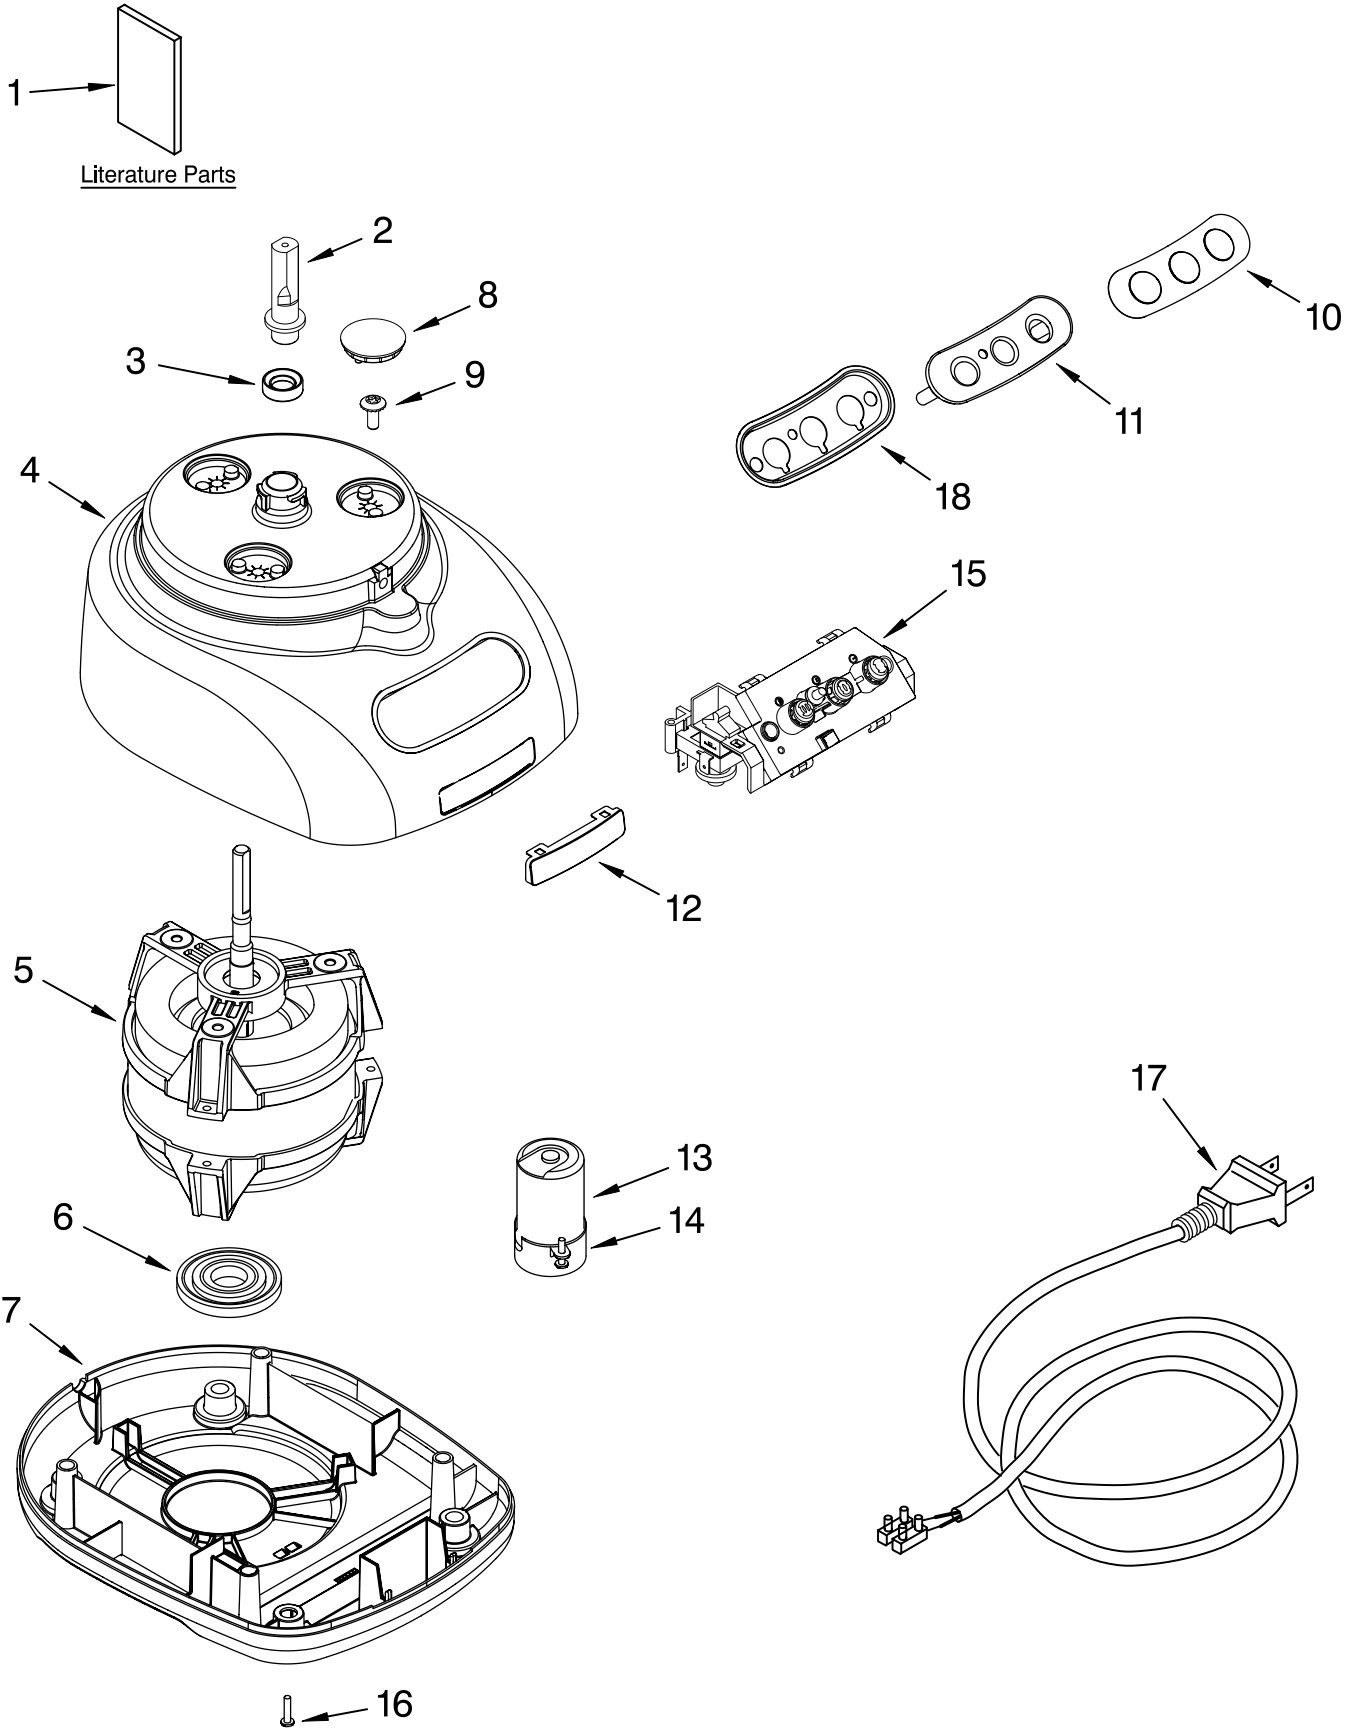

MOTOR AND HOUSING PARTS

For Models: 5KFPM770S__0

FOR ORDERING INFORMATION REFER TO PARTS PRICE LIST