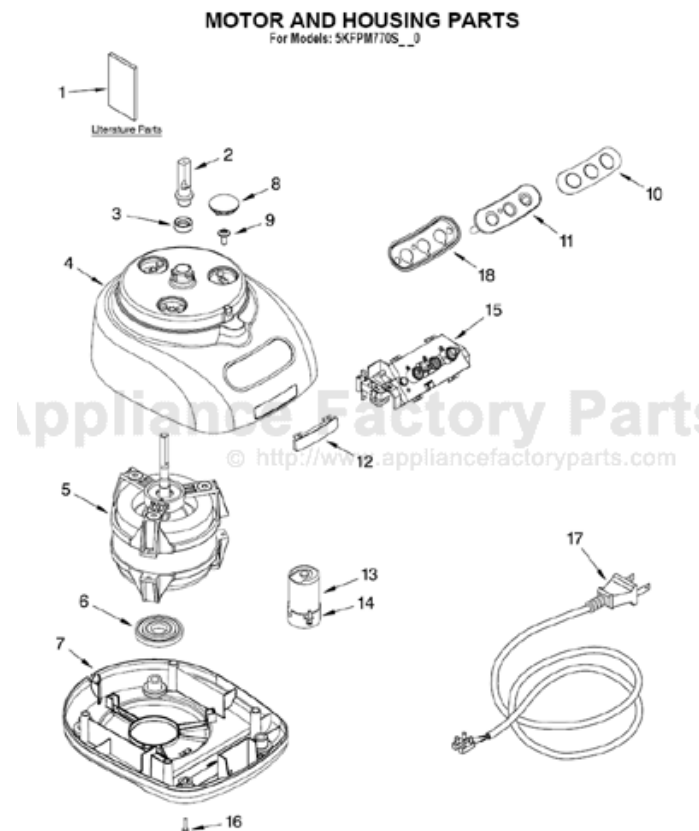

[Find Your KITCHENAID Small Appliance Parts - Select From 538 Models](#)

----- Manual continues below -----