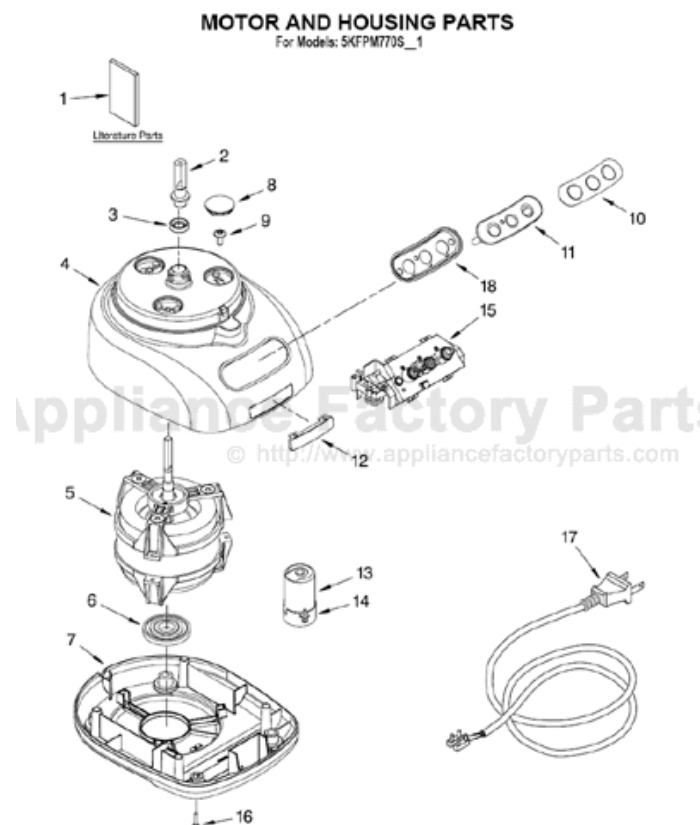

[Find Your KITCHENAID Small Appliance Parts - Select From 538 Models](#)

----- Manual continues below -----

PARTS LIST

for

KitchenAid®

12 CUP FOOD PROCESSOR

WIDE MOUTH – EUROPEAN (SWISS)

MODELS:

MOTOR AND HOUSING PARTS

For Models: 5KFPM770S_1

FOR ORDERING INFORMATION REFER TO PARTS PRICE LIST

MOTOR AND HOUSING PARTS

For Models: 5KFPM770S__1

Illus. No.	Part No.	DESCRIPTION
1		Literature Parts
	8212058	Use & Care Guide
	W10185704	Repair Parts List
2	W10187053	Sleeve, Motor Shaft
3	8211828	Seal, Oil
4		Housing, Motor
	8212068	White
	8212069	Empire Red
	8212070	Almond Creme
	8211823	Nickel
5	8212079	Motor
6	8212091	Grommet, Motor
7		Base, Housing
	8212081	White
	8212080	Onyx Black
	8212082	Empire Red
	8212083	Almond Creme
8		Cover, Screw
	8212084	White
	8211827	Onyx Black
	8212085	Empire Red
	8212086	Almond Creme
9	8211586	Screw, Motor Locking
10		Overlay, Switch
	8212087	Black
	8212088	Silver
11		Cover, Panel Switch
	8212093	Transparent
	8212094	Silver
12	8211842	Nameplate
13	8212089	Capacitor
14	8211607	Clip, Capacitor
15	8212090	Relay & Switch Assembly
16		Foot
	8211845	Black
	8211844	White
17		Cord, Power
	8212077	Black
	8212078	White
18	8212095	Bezel, Switch Panel

FOR ORDERING INFORMATION REFER TO PARTS PRICE LIST

ATTACHMENT PARTS

For Models: 5KFPM770S_1

FOR ORDERING INFORMATION REFER TO PARTS PRICE LIST

ATTACHMENT PARTS

For Models: 5KFPM770S__1

Illus. No.	Part No.	DESCRIPTION
1	8211760	Spatula
2		Disc, Slicing
	8211929	2 mm
	8211930	4 mm
3	8212012	Mini Blade
4	8211858	Adapter, Shaft & Disc
5	W10187050	Blade, Multipurpose
6	8212020	Pusher, Food
7		Cover, Work Bowl
	8212062	White
	8212024	Onyx Black
	8212063	Empire Red
	8212064	Almond Creme
8		Bowl, Work
	8212065	White
	8212019	Onyx Black
	8212066	Empire Red
	8212067	Almond Creme
9		Disc, Shredding
	8211933	4 mm
10	8211926	Bowl, Mini
11	W10187052	Blade, Dough
12	8211928	Bowl, Chef's
13	W10186748	Presser, Citrus
14	W10187049	Whip, Egg