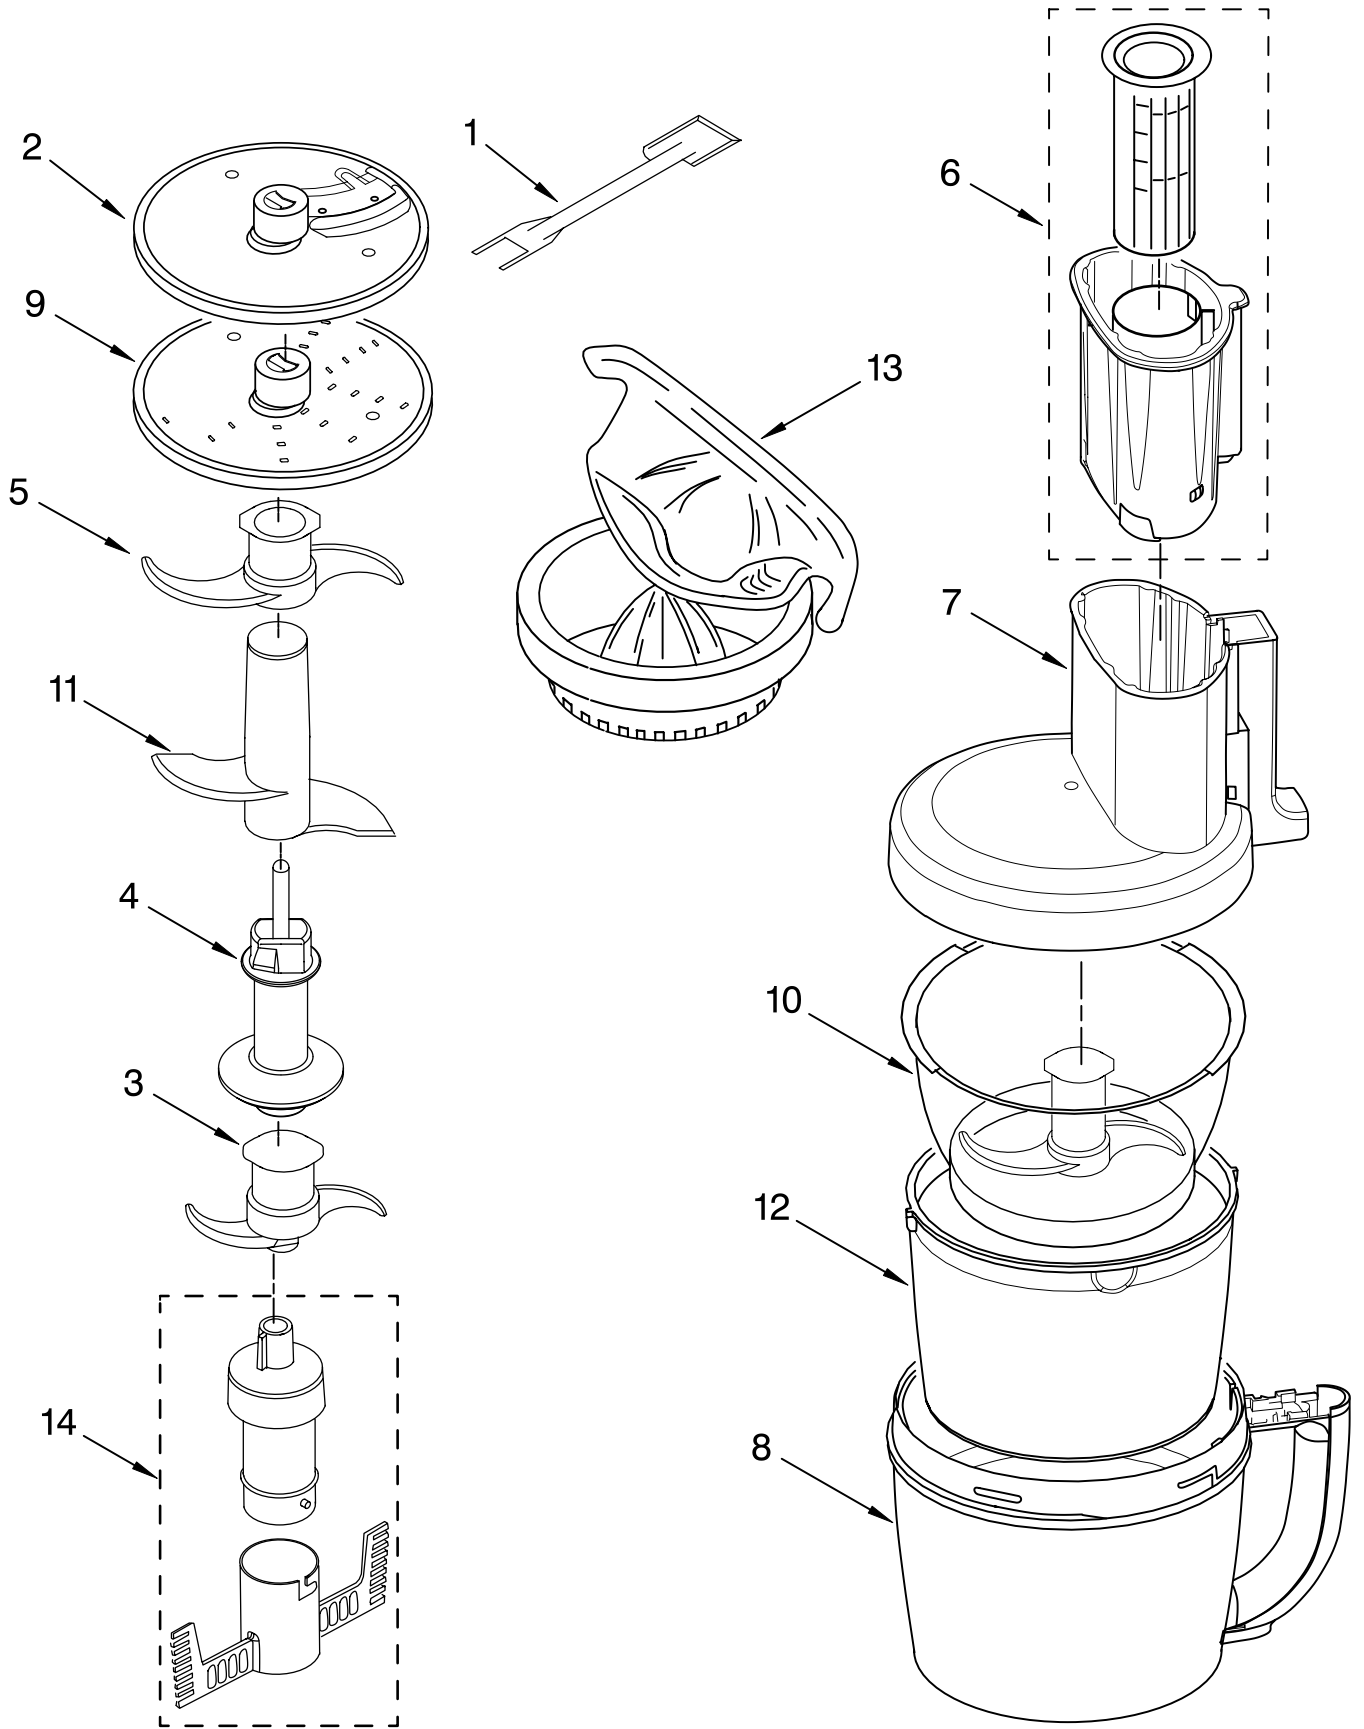

MOTOR AND HOUSING PARTS

For Models: 5KFPM770S_1

FOR ORDERING INFORMATION REFER TO PARTS PRICE LIST

MOTOR AND HOUSING PARTS

For Models: 5KFPM770S__1

Illus. No.	Part No.	DESCRIPTION
1		Literature Parts
	8212058	Use & Care Guide
	W10185704	Repair Parts List
2	W10187053	Sleeve, Motor Shaft
3	8211828	Seal, Oil
4		Housing, Motor
	8212068	White
	8212069	Empire Red
	8212070	Almond Creme
	8211823	Nickel
5	8212079	Motor
6	8212091	Grommet, Motor
7		Base, Housing
	8212081	White
	8212080	Onyx Black
	8212082	Empire Red
	8212083	Almond Creme
8		Cover, Screw
	8212084	White
	8211827	Onyx Black
	8212085	Empire Red
	8212086	Almond Creme
9	8211586	Screw, Motor Locking
10		Overlay, Switch
	8212087	Black
	8212088	Silver
11		Cover, Panel Switch
	8212093	Transparent
	8212094	Silver
12	8211842	Nameplate
13	8212089	Capacitor
14	8211607	Clip, Capacitor
15	8212090	Relay & Switch Assembly
16		Foot
	8211845	Black
	8211844	White
17		Cord, Power
	8212077	Black
	8212078	White
18	8212095	Bezel, Switch Panel

FOR ORDERING INFORMATION REFER TO PARTS PRICE LIST

ATTACHMENT PARTS

For Models: 5KFPM770S_1

FOR ORDERING INFORMATION REFER TO PARTS PRICE LIST

ATTACHMENT PARTS

For Models: 5KFPM770S__1

Illus. No.	Part No.	DESCRIPTION
1	8211760	Spatula
2		Disc, Slicing
	8211929	2 mm
	8211930	4 mm
3	8212012	Mini Blade
4	8211858	Adapter, Shaft & Disc
5	W10187050	Blade, Multipurpose
6	8212020	Pusher, Food
7		Cover, Work Bowl
	8212062	White
	8212024	Onyx Black
	8212063	Empire Red
	8212064	Almond Creme
8		Bowl, Work
	8212065	White
	8212019	Onyx Black
	8212066	Empire Red
	8212067	Almond Creme
9		Disc, Shredding
	8211933	4 mm
10	8211926	Bowl, Mini
11	W10187052	Blade, Dough
12	8211928	Bowl, Chef's
13	W10186748	Presser, Citrus
14	W10187049	Whip, Egg