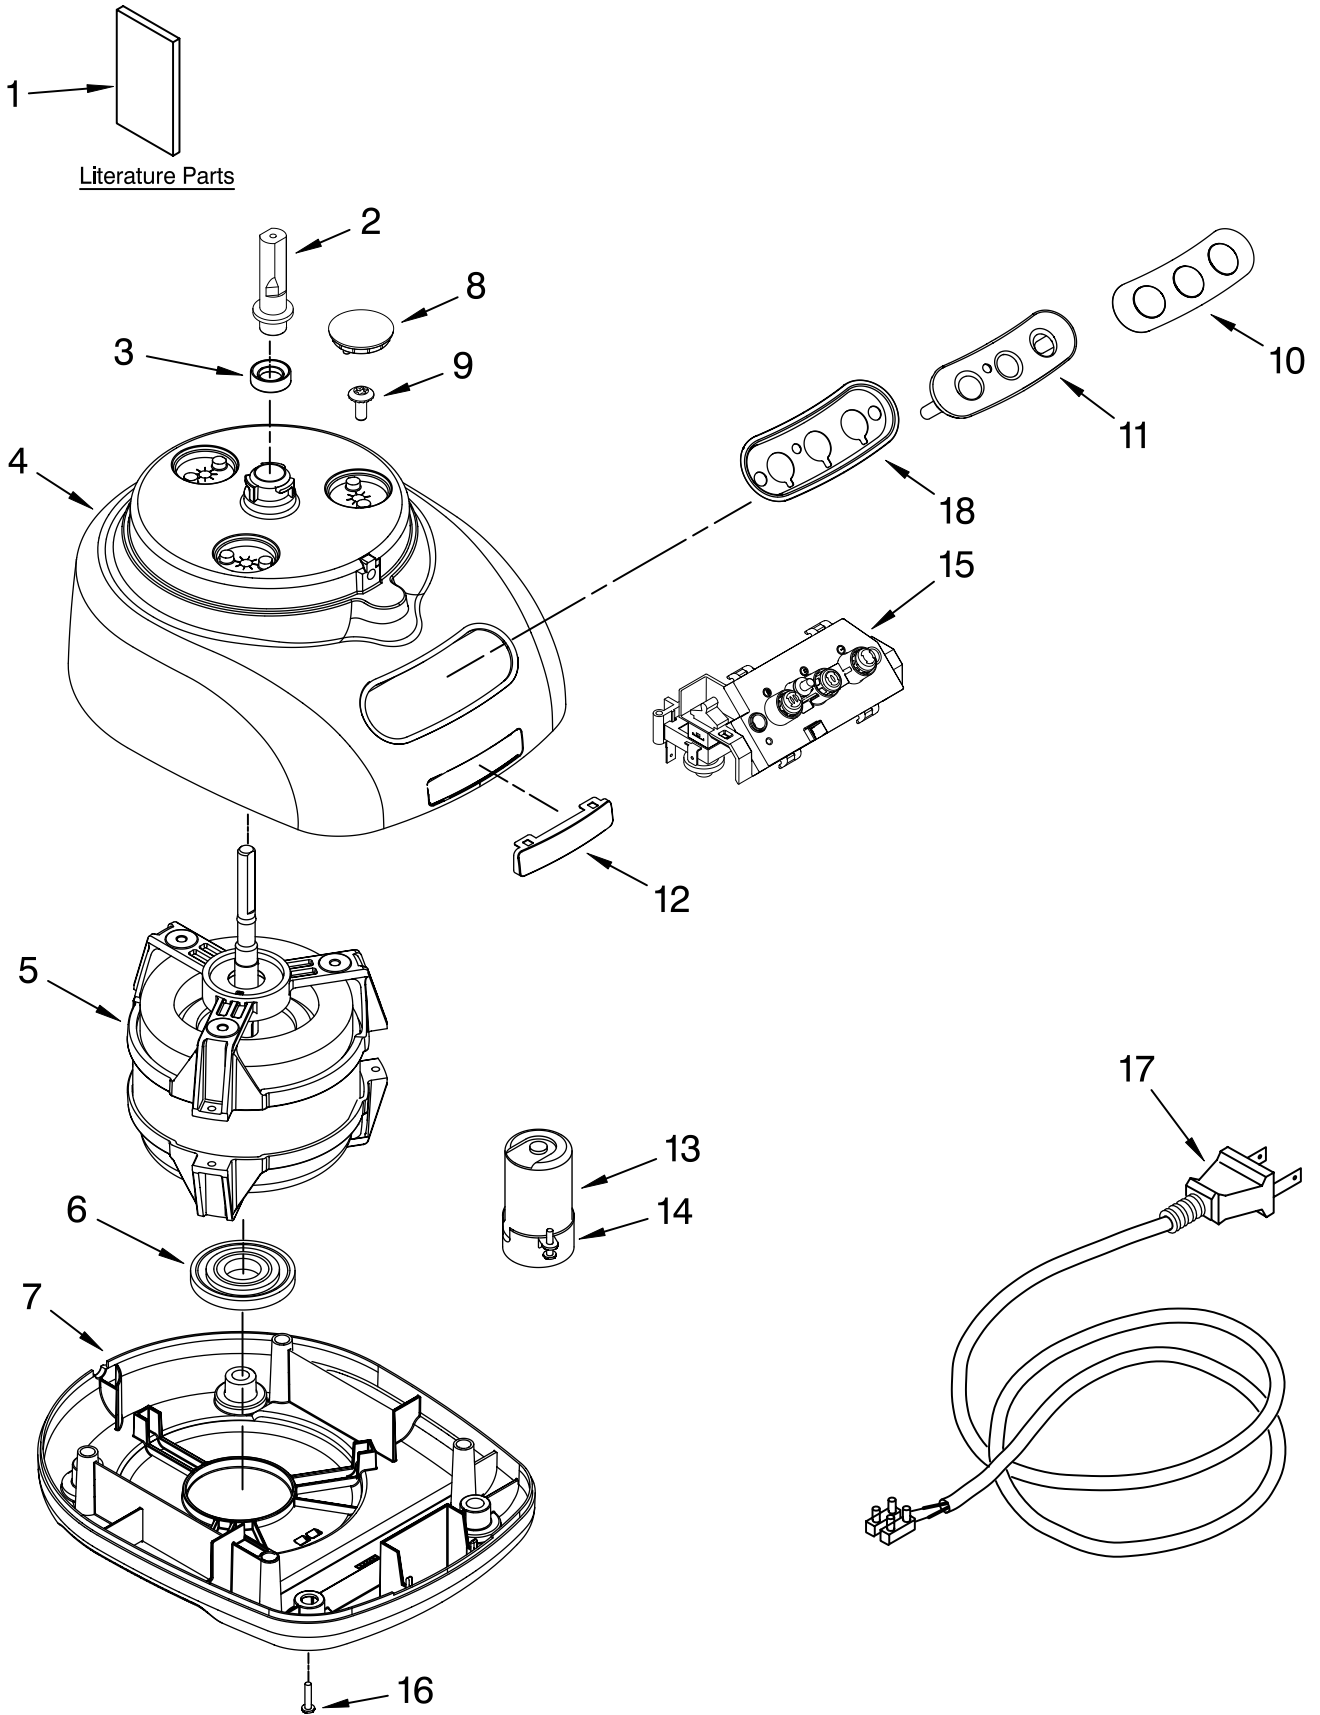

MOTOR AND HOUSING PARTS

For Models: 5KFPM770S_1

FOR ORDERING INFORMATION REFER TO PARTS PRICE LIST

MOTOR AND HOUSING PARTS

For Models: 5KFPM770S__1

Illus. No.	Part No.	DESCRIPTION
1		Literature Parts
	8212058	Use & Care Guide
	W10185704	Repair Parts List
2	W10187053	Sleeve, Motor Shaft
3	8211828	Seal, Oil
4		Housing, Motor
	8212068	White
	8212069	Empire Red
	8212070	Almond Creme
	8211823	Nickel
5	8212079	Motor
6	8212091	Grommet, Motor
7		Base, Housing
	8212081	White
	8212080	Onyx Black
	8212082	Empire Red
	8212083	Almond Creme
8		Cover, Screw
	8212084	White
	8211827	Onyx Black
	8212085	Empire Red
	8212086	Almond Creme
9	8211586	Screw, Motor Locking
10		Overlay, Switch
	8212087	Black
	8212088	Silver
11		Cover, Panel Switch
	8212093	Transparent
	8212094	Silver
12	8211842	Nameplate
13	8212089	Capacitor
14	8211607	Clip, Capacitor
15	8212090	Relay & Switch Assembly
16		Foot
	8211845	Black
	8211844	White
17		Cord, Power
	8212077	Black
	8212078	White
18	8212095	Bezel, Switch Panel

FOR ORDERING INFORMATION REFER TO PARTS PRICE LIST

ATTACHMENT PARTS

For Models: 5KFPM770S_1

FOR ORDERING INFORMATION REFER TO PARTS PRICE LIST

ATTACHMENT PARTS

For Models: 5KFPM770S__1

Illus. No.	Part No.	DESCRIPTION
1	8211760	Spatula
2		Disc, Slicing
	8211929	2 mm
	8211930	4 mm
3	8212012	Mini Blade
4	8211858	Adapter, Shaft & Disc
5	W10187050	Blade, Multipurpose
6	8212020	Pusher, Food
7		Cover, Work Bowl
	8212062	White
	8212024	Onyx Black
	8212063	Empire Red
	8212064	Almond Creme
8		Bowl, Work
	8212065	White
	8212019	Onyx Black
	8212066	Empire Red
	8212067	Almond Creme
9		Disc, Shredding
	8211933	4 mm
10	8211926	Bowl, Mini
11	W10187052	Blade, Dough
12	8211928	Bowl, Chef's
13	W10186748	Presser, Citrus
14	W10187049	Whip, Egg