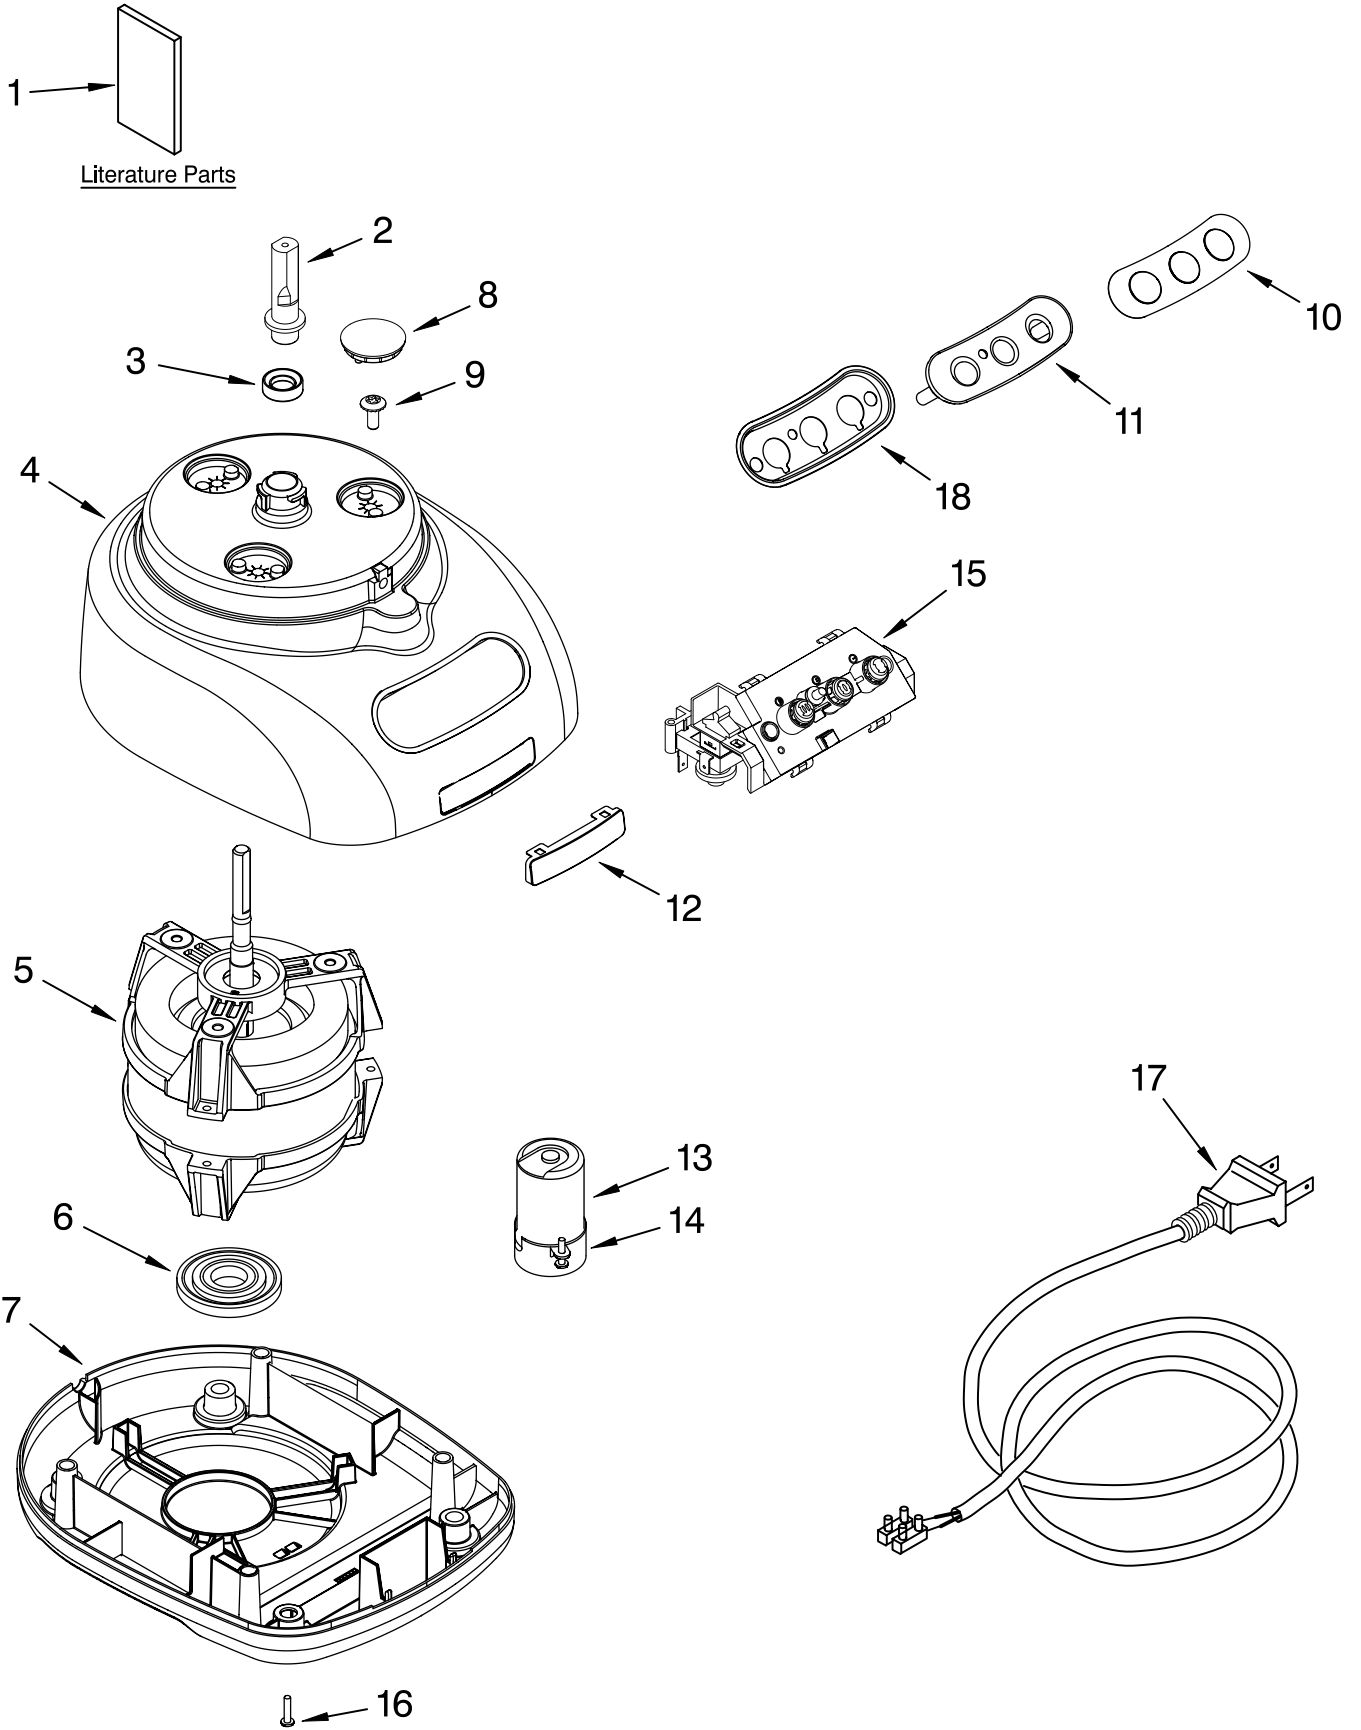

FOR ORDERING INFORMATION REFER TO PARTS PRICE LIST

MOTOR AND HOUSING PARTS

For Models: 5KFPM770S__0

Illus. No.	Part No.	DESCRIPTION
1		Literature Parts
	8212058	Use & Care Guide
	8212052	Repair Parts List
2	8211849	Sleeve, Motor Shaft
3	8211828	Seal, Oil
4		Housing, Motor
	8212068	White
	8212069	Empire Red
	8212070	Almond Creme
	8211823	Nickel
5	8212079	Motor
6	8212091	Grommet, Motor
7		Base, Housing
	8212081	White
	8212080	Onyx Black
	8212082	Empire Red
	8212083	Almond Creme
8		Cover, Screw
	8212084	White
	8211827	Onyx Black
	8212085	Empire Red
	8212086	Almond Creme
9	8211586	Screw, Motor
		Locking
10		Overlay, Switch
	8212087	Black
	8212088	Silver
11		Cover, Panel
		Switch
	8212093	Transparent
	8212094	Silver
12	8211842	Nameplate
13	8212089	Capacitor
14	8211607	Clip, Capacitor
15	8212090	Relay & Switch Assembly
16		Foot
	8211845	Black
	8211844	White
17		Cord, Power
	8212077	Black
	8212078	White
18	8212095	Bezel, Switch Panel

FOR ORDERING INFORMATION REFER TO PARTS PRICE LIST

ATTACHMENT PARTS

For Models: 5KFPM770S__0

FOR ORDERING INFORMATION REFER TO PARTS PRICE LIST

ATTACHMENT PARTS

For Models: 5KFPM770S__0

Illus. No.	Part No.	DESCRIPTION
1	8211760	Spatula
2		Disc, Slicing
	8211929	2 mm
	8211930	4 mm
3	8212012	Mini Blade
4	8211858	Adapter, Shaft & Disc
5	8212014	Blade, Multipurpose
6	8212020	Pusher, Food
7		Cover, Work Bowl
	8212062	White
	8212024	Onyx Black
	8212063	Empire Red
	8212064	Almond Creme
8		Bowl, Work
	8212065	White
	8212019	Onyx Black
	8212066	Empire Red
	8212067	Almond Creme
9		Disc, Shredding
	8211933	4 mm
10	8211926	Bowl, Mini
11	8212016	Blade, Dough
12	8211928	Bowl, Chef's
13	8212025	Extractor, Citrus
14	8212033	Whip, Egg