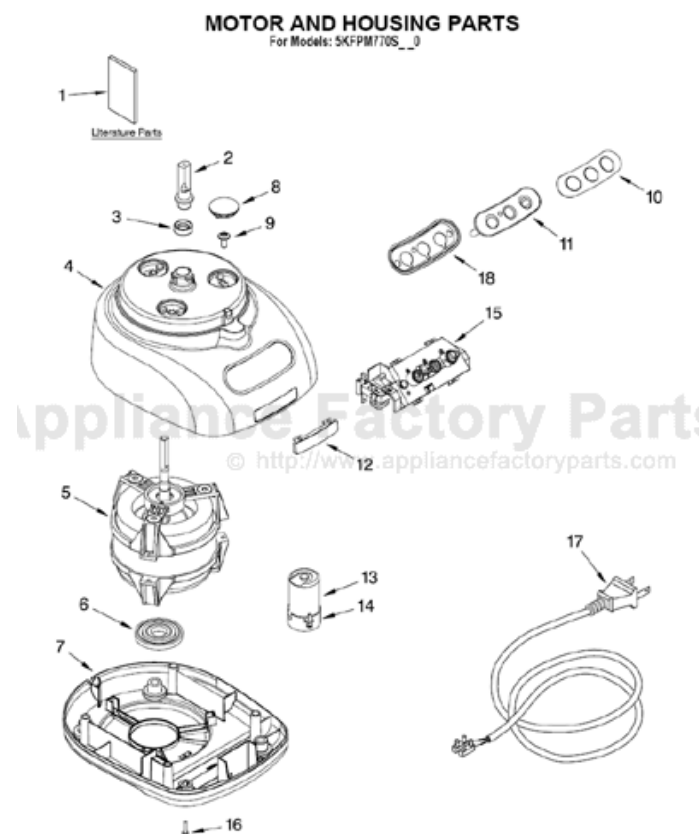

[Find Your KITCHENAID Small Appliance Parts - Select From 538 Models](#)

----- Manual continues below -----