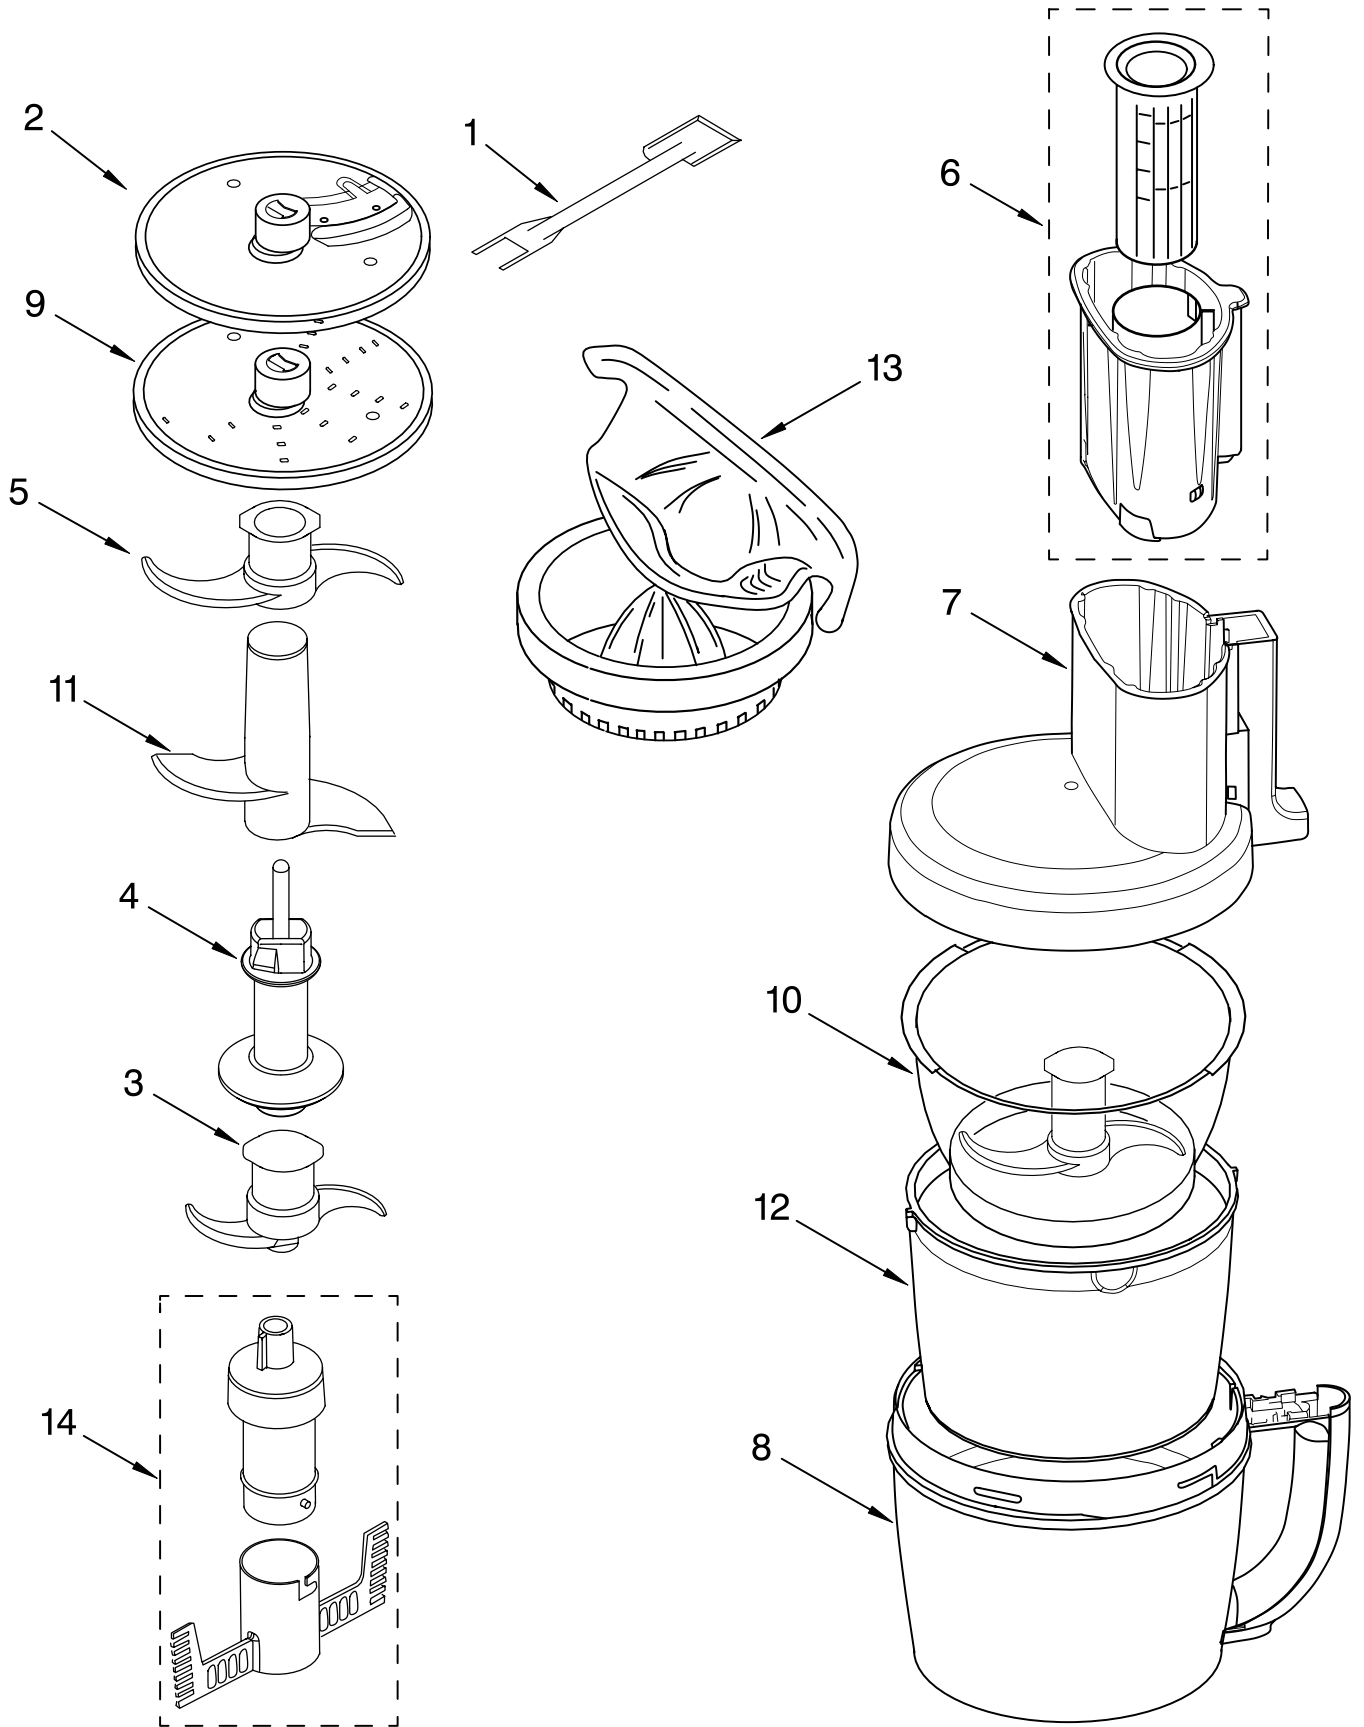

FOR ORDERING INFORMATION REFER TO PARTS PRICE LIST

MOTOR AND HOUSING PARTS

For Models: 5KFPM770S__0

Illus. No.	Part No.	DESCRIPTION
1		Literature Parts
	8212058	Use & Care Guide
	8212052	Repair Parts List
2	8211849	Sleeve, Motor Shaft
3	8211828	Seal, Oil
4		Housing, Motor
	8212068	White
	8212069	Empire Red
	8212070	Almond Creme
	8211823	Nickel
5	8212079	Motor
6	8212091	Grommet, Motor
7		Base, Housing
	8212081	White
	8212080	Onyx Black
	8212082	Empire Red
	8212083	Almond Creme
8		Cover, Screw
	8212084	White
	8211827	Onyx Black
	8212085	Empire Red
	8212086	Almond Creme
9	8211586	Screw, Motor
		Locking
10		Overlay, Switch
	8212087	Black
	8212088	Silver
11		Cover, Panel
		Switch
	8212093	Transparent
	8212094	Silver
12	8211842	Nameplate
13	8212089	Capacitor
14	8211607	Clip, Capacitor
15	8212090	Relay & Switch Assembly
16		Foot
	8211845	Black
	8211844	White
17		Cord, Power
	8212077	Black
	8212078	White
18	8212095	Bezel, Switch Panel

FOR ORDERING INFORMATION REFER TO PARTS PRICE LIST

ATTACHMENT PARTS

For Models: 5KFPM770S__0

FOR ORDERING INFORMATION REFER TO PARTS PRICE LIST

ATTACHMENT PARTS

For Models: 5KFPM770S__0

Illus. No.	Part No.	DESCRIPTION
1	8211760	Spatula
2		Disc, Slicing
	8211929	2 mm
	8211930	4 mm
3	8212012	Mini Blade
4	8211858	Adapter, Shaft & Disc
5	8212014	Blade, Multipurpose
6	8212020	Pusher, Food
7		Cover, Work Bowl
	8212062	White
	8212024	Onyx Black
	8212063	Empire Red
	8212064	Almond Creme
8		Bowl, Work
	8212065	White
	8212019	Onyx Black
	8212066	Empire Red
	8212067	Almond Creme
9		Disc, Shredding
	8211933	4 mm
10	8211926	Bowl, Mini
11	8212016	Blade, Dough
12	8211928	Bowl, Chef's
13	8212025	Extractor, Citrus
14	8212033	Whip, Egg