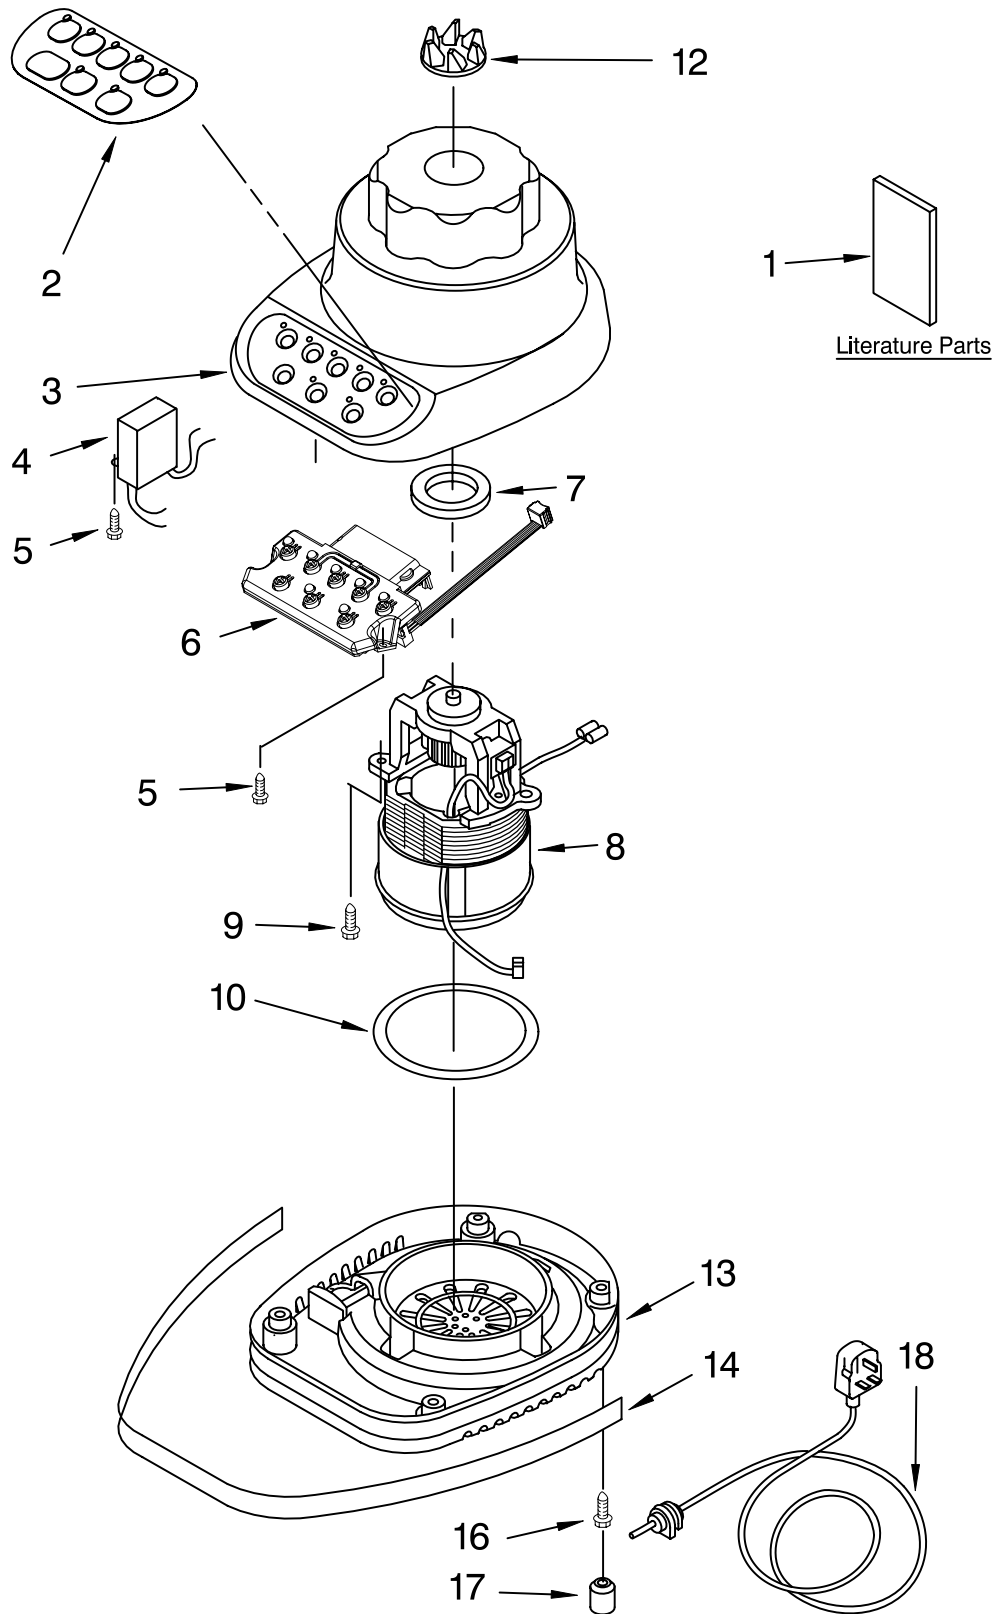

# UNIT PARTS

For Variations Of Model: 5KSB52A\_\_4

FOR ORDERING INFORMATION REFER TO PARTS PRICE LIST

# UNIT PARTS

For Variations Of Model: 5KSB52A\_\_4

Illus. No.	Part No.	DESCRIPTION
1		Literature
	9709310	Use & Care Guide
	8212004	Repair Parts List
2	9704296	Overlay, Switch
3		Housing, Upper
	9706989	White
	9706993	Onyx Black
	9706991	Cobalt Blue
	9706994	Majestic Yellow
	9706996	Imperial Grey
	9706995	Empire Red
	9706990	Almond Creme
	9706900	Chrome
	9707544	Tangerine
	9707354	Metallic Chrome
	9706901	Brushed Nickel
	9708768	Pink
4	9704299	EMI Filter
5	303921	Screw
6	9706613	Board, Control
7	3184398	Seal, Motor
8	9706760	Motor
9	3400062	Screw
10	9701904	O-Ring
12	9704230	Coupling, Drive
13		Base
	9706718	White
	9706722	Onyx Black
	9706720	Cobalt Blue
	9706723	Majestic Yellow
	9706722	Imperial Grey
	9706724	Empire Red
	9706719	Almond Creme
	9706722	Chrome
	9707547	Tangerine
	9708771	Pink
14	9704295	Band, Trim
16	3184608	Screw
17	115792	Foot, Rubber
18		Power Cord
	9707868	White

# ATTACHMENT PARTS

For Variations Of Model: 5KSB52A\_\_4

Illus. No.	Part No.	DESCRIPTION			
1	9707909	Lid And Cap White			
	9707911	Onyx Black			
	9707913	Cobalt Blue			
	9707915	Majestic Yellow			
	9707912	Empire Red			
	9707910	Almond Creme			
	9707916	Tangerine			
	9709313	Pink			
	2	9704200	Jar Clear Glass		
		3	9707580	Dome & Blade Assy	
4			9704204	Seal, Insert	
			5	9704251	Collar White
				9704253	Onyx Black
				9704255	Cobalt Blue
				9704257	Majestic Yellow
				9704254	Empire Red
				9704252	Almond Creme
				9707551	Tangerine
	9708775			Pink	
	6	9707581		Upper Assembly, Complete White	
9707587		Onyx Black			
9707584		Cobalt Blue			
9707586		Majestic Yellow			
9707583		Empire Red			
9707582		Almond Creme			
9707947		Tangerine			
9709427		Pink			