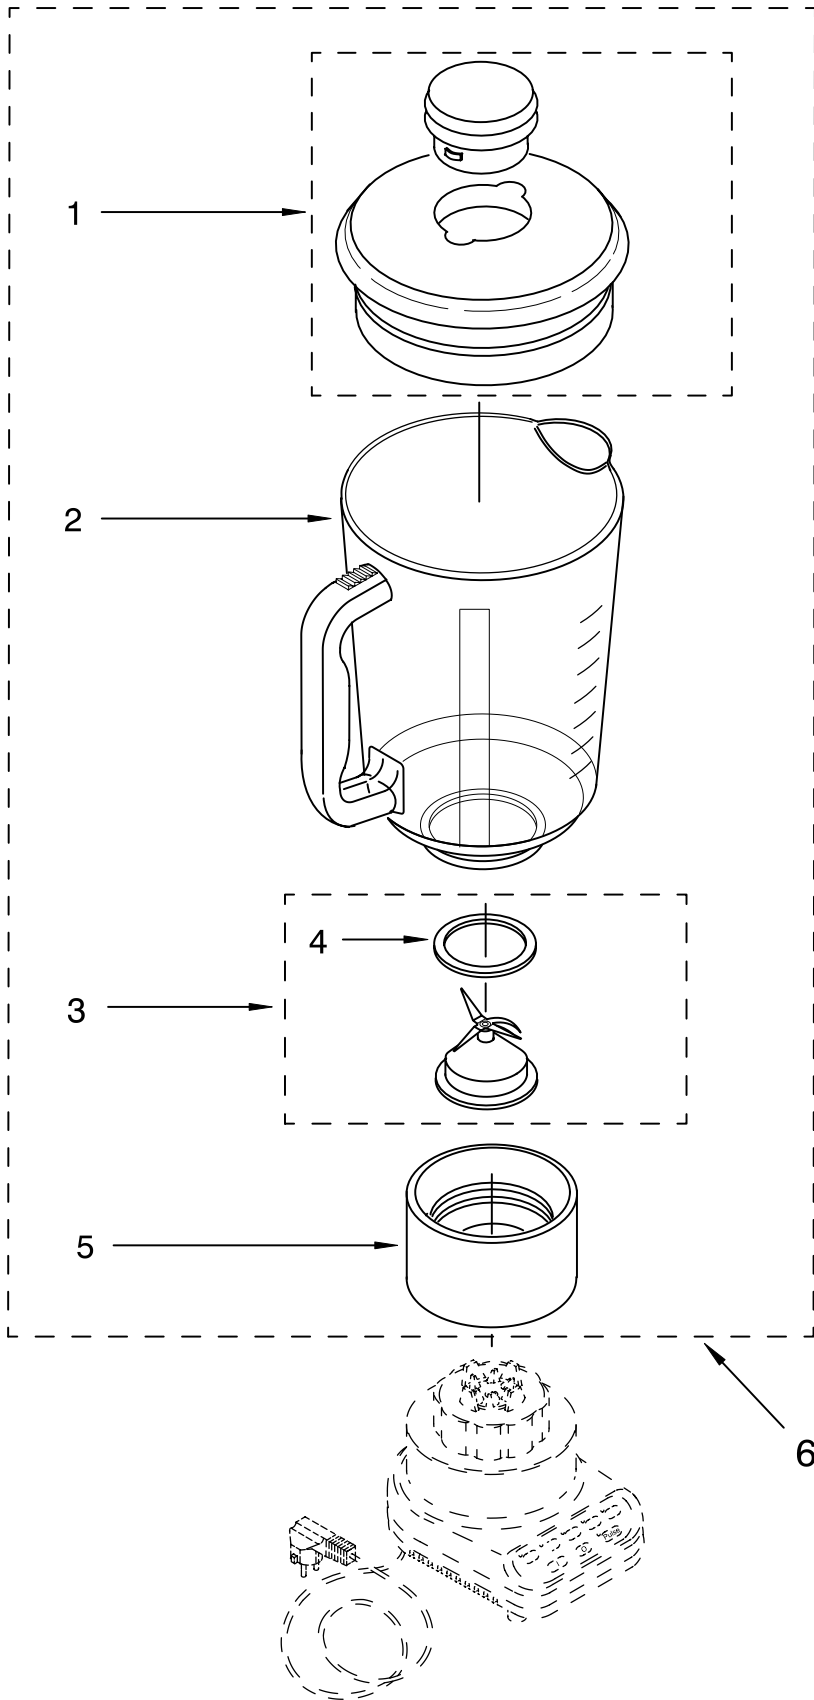

# UNIT PARTS

For Variations Of Model: 5KSB52A\_\_4

FOR ORDERING INFORMATION REFER TO PARTS PRICE LIST

# UNIT PARTS

For Variations Of Model: 5KSB52A\_\_4

Illus. No.	Part No.	DESCRIPTION
1		Literature
	9709310	Use & Care Guide
	8212004	Repair Parts List
2	9704296	Overlay, Switch
3		Housing, Upper
	9706989	White
	9706993	Onyx Black
	9706991	Cobalt Blue
	9706994	Majestic Yellow
	9706996	Imperial Grey
	9706995	Empire Red
	9706990	Almond Creme
	9706900	Chrome
	9707544	Tangerine
	9707354	Metallic Chrome
	9706901	Brushed Nickel
	9708768	Pink
4	9704299	EMI Filter
5	303921	Screw
6	9706613	Board, Control
7	3184398	Seal, Motor
8	9706760	Motor
9	3400062	Screw
10	9701904	O-Ring
12	9704230	Coupling, Drive
13		Base
	9706718	White
	9706722	Onyx Black
	9706720	Cobalt Blue
	9706723	Majestic Yellow
	9706722	Imperial Grey
	9706724	Empire Red
	9706719	Almond Creme
	9706722	Chrome
	9707547	Tangerine
	9708771	Pink
14	9704295	Band, Trim
16	3184608	Screw
17	115792	Foot, Rubber
18		Power Cord
	9707868	White

# ATTACHMENT PARTS

For Variations Of Model: 5KSB52A\_\_4

Illus. No.	Part No.	DESCRIPTION			
1	9707909	Lid And Cap White			
	9707911	Onyx Black			
	9707913	Cobalt Blue			
	9707915	Majestic Yellow			
	9707912	Empire Red			
	9707910	Almond Creme			
	9707916	Tangerine			
	9709313	Pink			
	2	9704200	Jar Clear Glass		
		3	9707580	Dome & Blade Assy	
4			9704204	Seal, Insert	
			5	9704251	Collar White
				9704253	Onyx Black
				9704255	Cobalt Blue
				9704257	Majestic Yellow
				9704254	Empire Red
				9704252	Almond Creme
				9707551	Tangerine
	9708775			Pink	
	6	9707581		Upper Assembly, Complete White	
9707587		Onyx Black			
9707584		Cobalt Blue			
9707586		Majestic Yellow			
9707583		Empire Red			
9707582		Almond Creme			
9707947		Tangerine			
9709427		Pink			