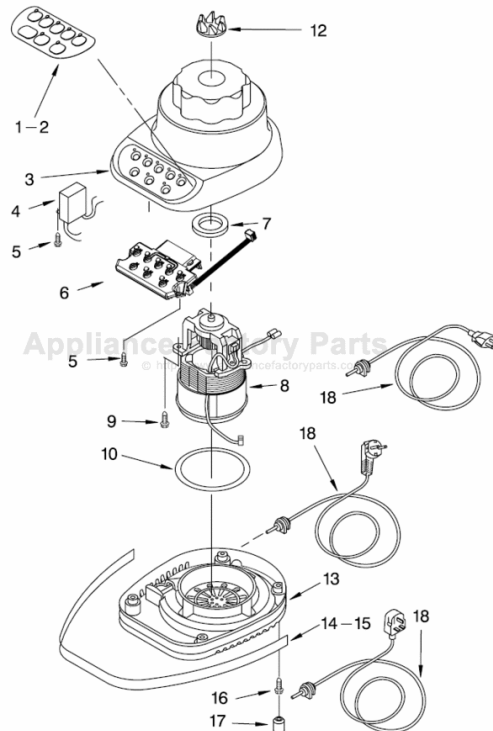

# KITCHENAID 5KSB52AER4 Owner's Manual

[Shop genuine replacement parts for KITCHENAID  
5KSB52AER4](#)

**UNIT PARTS**  
For Variations Of Models: KSB3-4, KSB5-4, 5KSB5-4, KSB5SS-4, AND 5KSB52-4  
Domestic and *International*

# UNIT PARTS

For Variations Of Model: 5KSB52A\_\_4

FOR ORDERING INFORMATION REFER TO PARTS PRICE LIST

# UNIT PARTS

For Variations Of Model: 5KSB52A\_\_4

Illus. No.	Part No.	DESCRIPTION
1		Literature
	9709310	Use & Care Guide
	8212004	Repair Parts List
2	9704296	Overlay, Switch
3		Housing, Upper
	9706989	White
	9706993	Onyx Black
	9706991	Cobalt Blue
	9706994	Majestic Yellow
	9706996	Imperial Grey
	9706995	Empire Red
	9706990	Almond Creme
	9706900	Chrome
	9707544	Tangerine
	9707354	Metallic Chrome
	9706901	Brushed Nickel
	9708768	Pink
4	9704299	EMI Filter
5	303921	Screw
6	9706613	Board, Control
7	3184398	Seal, Motor
8	9706760	Motor
9	3400062	Screw
10	9701904	O-Ring
12	9704230	Coupling, Drive
13		Base
	9706718	White
	9706722	Onyx Black
	9706720	Cobalt Blue
	9706723	Majestic Yellow
	9706722	Imperial Grey
	9706724	Empire Red
	9706719	Almond Creme
	9706722	Chrome
	9707547	Tangerine
	9708771	Pink
14	9704295	Band, Trim
16	3184608	Screw
17	115792	Foot, Rubber
18		Power Cord
	9707868	White

# ATTACHMENT PARTS

For Variations Of Model: 5KSB52A\_\_4

Illus. No.	Part No.	DESCRIPTION			
1	9707909	Lid And Cap White			
	9707911	Onyx Black			
	9707913	Cobalt Blue			
	9707915	Majestic Yellow			
	9707912	Empire Red			
	9707910	Almond Creme			
	9707916	Tangerine			
	9709313	Pink			
	2	9704200	Jar Clear Glass		
		3	9707580	Dome & Blade Assy	
4			9704204	Seal, Insert	
			5	9704251	Collar White
				9704253	Onyx Black
				9704255	Cobalt Blue
				9704257	Majestic Yellow
				9704254	Empire Red
				9704252	Almond Creme
				9707551	Tangerine
	9708775			Pink	
	6	9707581		Upper Assembly, Complete White	
9707587		Onyx Black			
9707584		Cobalt Blue			
9707586		Majestic Yellow			
9707583		Empire Red			
9707582		Almond Creme			
9707947		Tangerine			
9709427		Pink			