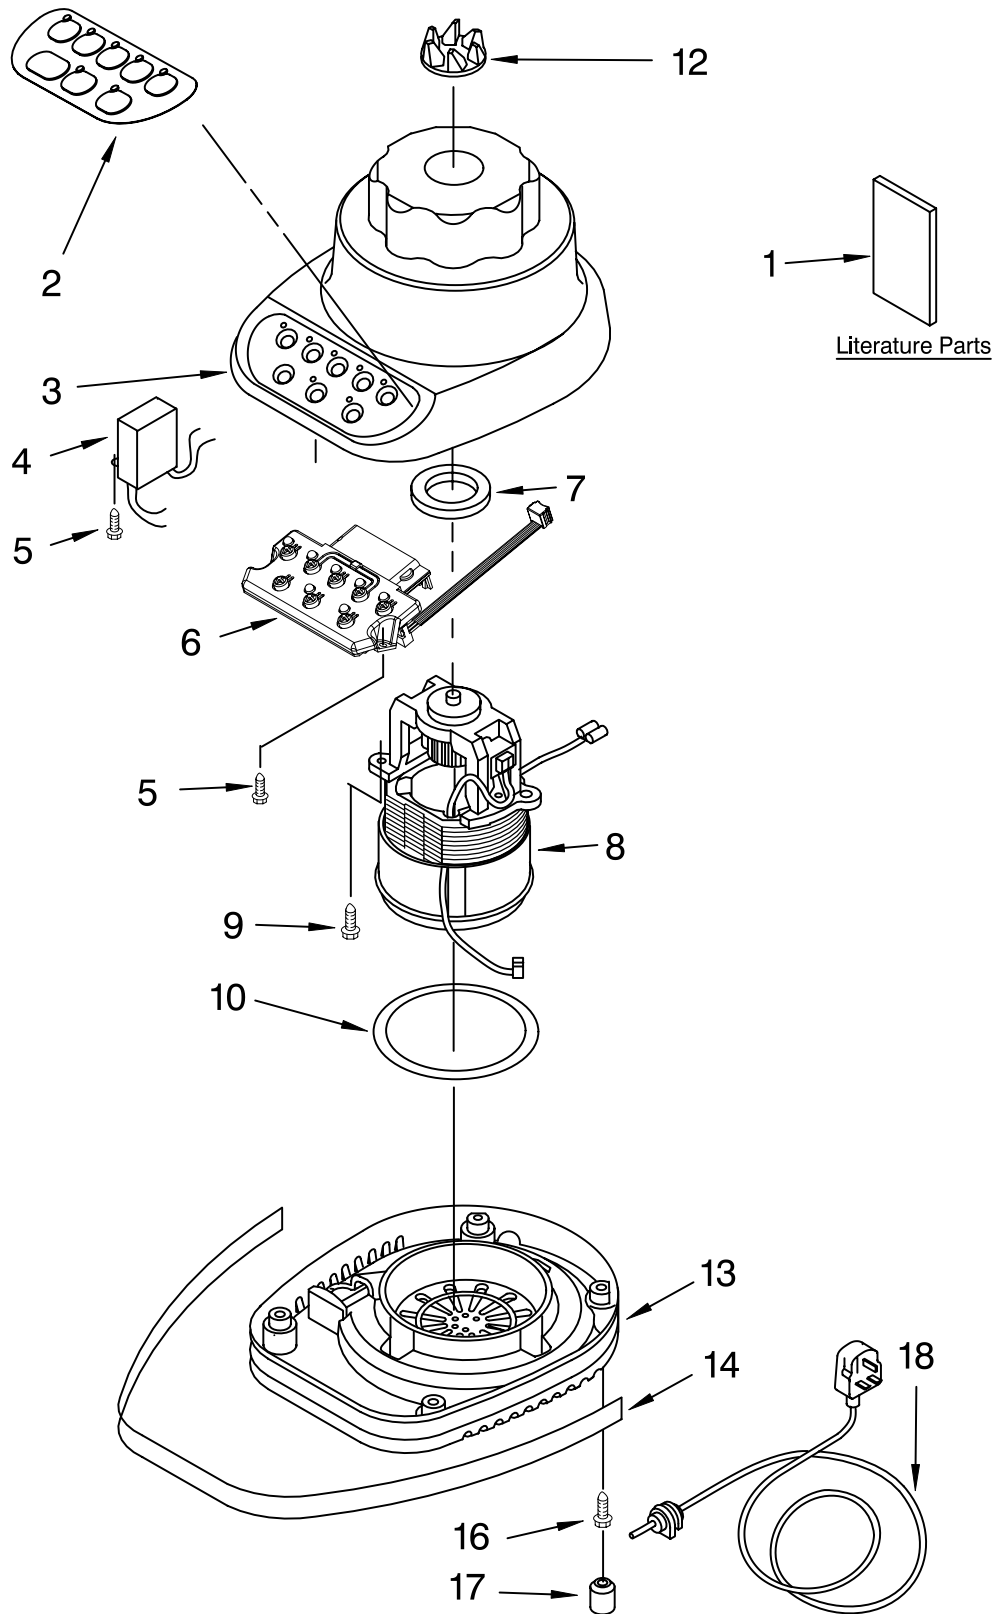

UNIT PARTS

For Variations Of Model: 5KSB52A__4

FOR ORDERING INFORMATION REFER TO PARTS PRICE LIST