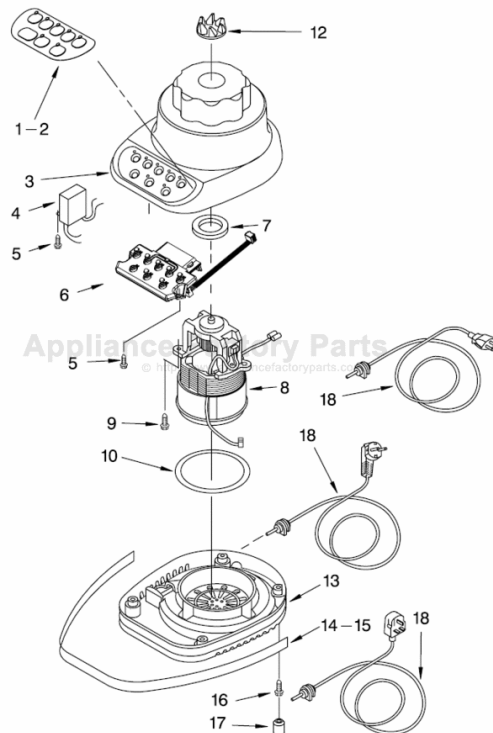

KITCHENAID 5KSB52ATG4 Owner's Manual

[Shop genuine replacement parts for KITCHENAID
5KSB52ATG4](#)

UNIT PARTS
For Variations Of Models: KSB3-4, KSB5-4, 5KSB5-4, KSB5SS-4, AND 5KSB52-4
Domestic and *International*