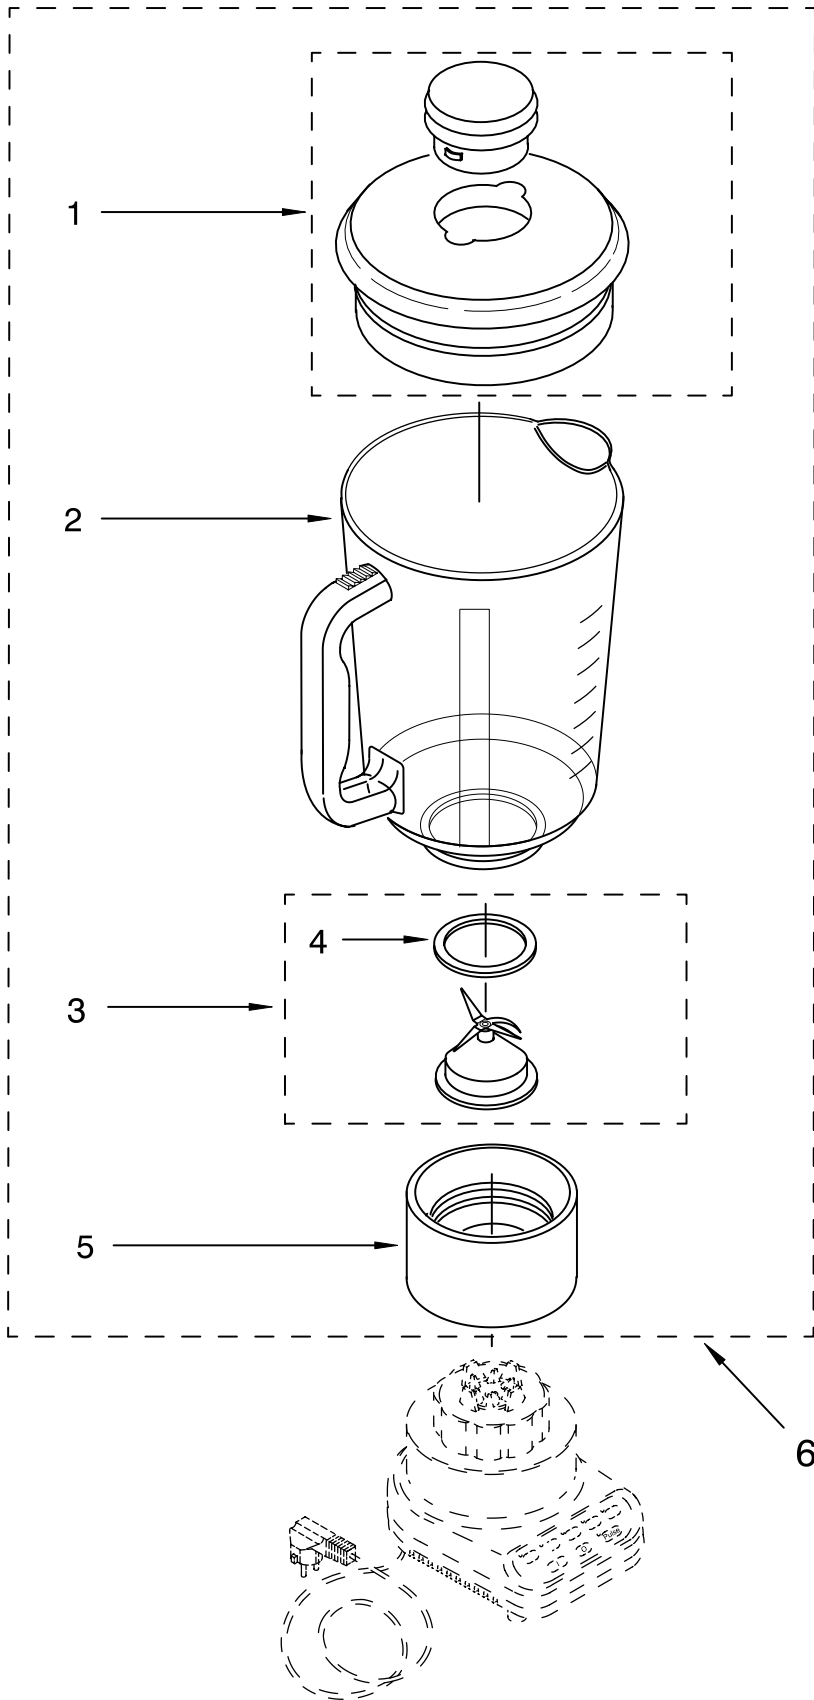

FOR CUSTOMER SATISFACTION ALWAYS USE
FACTORY SPECIFICATION PARTS

UNIT PARTS

For Variations Of Model: 5KSB52A__4

FOR ORDERING INFORMATION REFER TO PARTS PRICE LIST

UNIT PARTS

For Variations Of Model: 5KSB52A__4

Illus. No.	Part No.	DESCRIPTION	
1		Literature	
	9709310	Use & Care Guide	
	8212004	Repair Parts List	
2	9704296	Overlay, Switch	
3		Housing, Upper	
	9706989	White	
	9706993	Onyx Black	
	9706991	Cobalt Blue	
	9706994	Majestic Yellow	
	9706996	Imperial Grey	
	9706995	Empire Red	
	9706990	Almond Creme	
	9706900	Chrome	
	9707544	Tangerine	
	9707354	Metallic Chrome	
	9706901	Brushed Nickel	
	9708768	Pink	
	4	9704299	EMI Filter
	5	303921	Screw
6	9706613	Board, Control	
7	3184398	Seal, Motor	
8	9706760	Motor	
9	3400062	Screw	
10	9701904	O-Ring	
12	9704230	Coupling, Drive	
13		Base	
	9706718	White	
	9706722	Onyx Black	
	9706720	Cobalt Blue	
	9706723	Majestic Yellow	
	9706722	Imperial Grey	
	9706724	Empire Red	
	9706719	Almond Creme	
	9706722	Chrome	
	9707547	Tangerine	
	9708771	Pink	
14	9704295	Band, Trim	
16	3184608	Screw	
17	115792	Foot, Rubber	
18		Power Cord	
	9707868	White	

FOR ORDERING INFORMATION REFER TO PARTS PRICE LIST

ATTACHMENT PARTS

For Variations Of Model: 5KSB52A__4

Illus. No.	Part No.	DESCRIPTION			
1	9707909	Lid And Cap White			
	9707911	Onyx Black			
	9707913	Cobalt Blue			
	9707915	Majestic Yellow			
	9707912	Empire Red			
	9707910	Almond Creme			
	9707916	Tangerine			
	9709313	Pink			
	2	9704200	Jar Clear Glass		
		3	9707580	Dome & Blade Assy	
4			9704204	Seal, Insert	
			5	9704251	Collar White
				9704253	Onyx Black
				9704255	Cobalt Blue
				9704257	Majestic Yellow
				9704254	Empire Red
				9704252	Almond Creme
				9707551	Tangerine
	9708775			Pink	
	6	9707581		Upper Assembly, Complete White	
9707587		Onyx Black			
9707584		Cobalt Blue			
9707586		Majestic Yellow			
9707583		Empire Red			
9707582		Almond Creme			
9707947		Tangerine			
9709427		Pink			