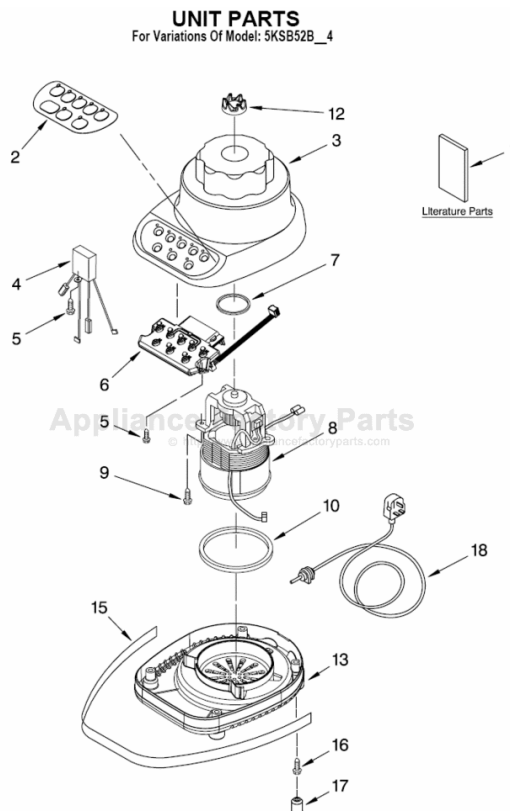

[Find Your KITCHENAID Small Appliance Parts - Select From 538 Models](#)

----- Manual continues below -----