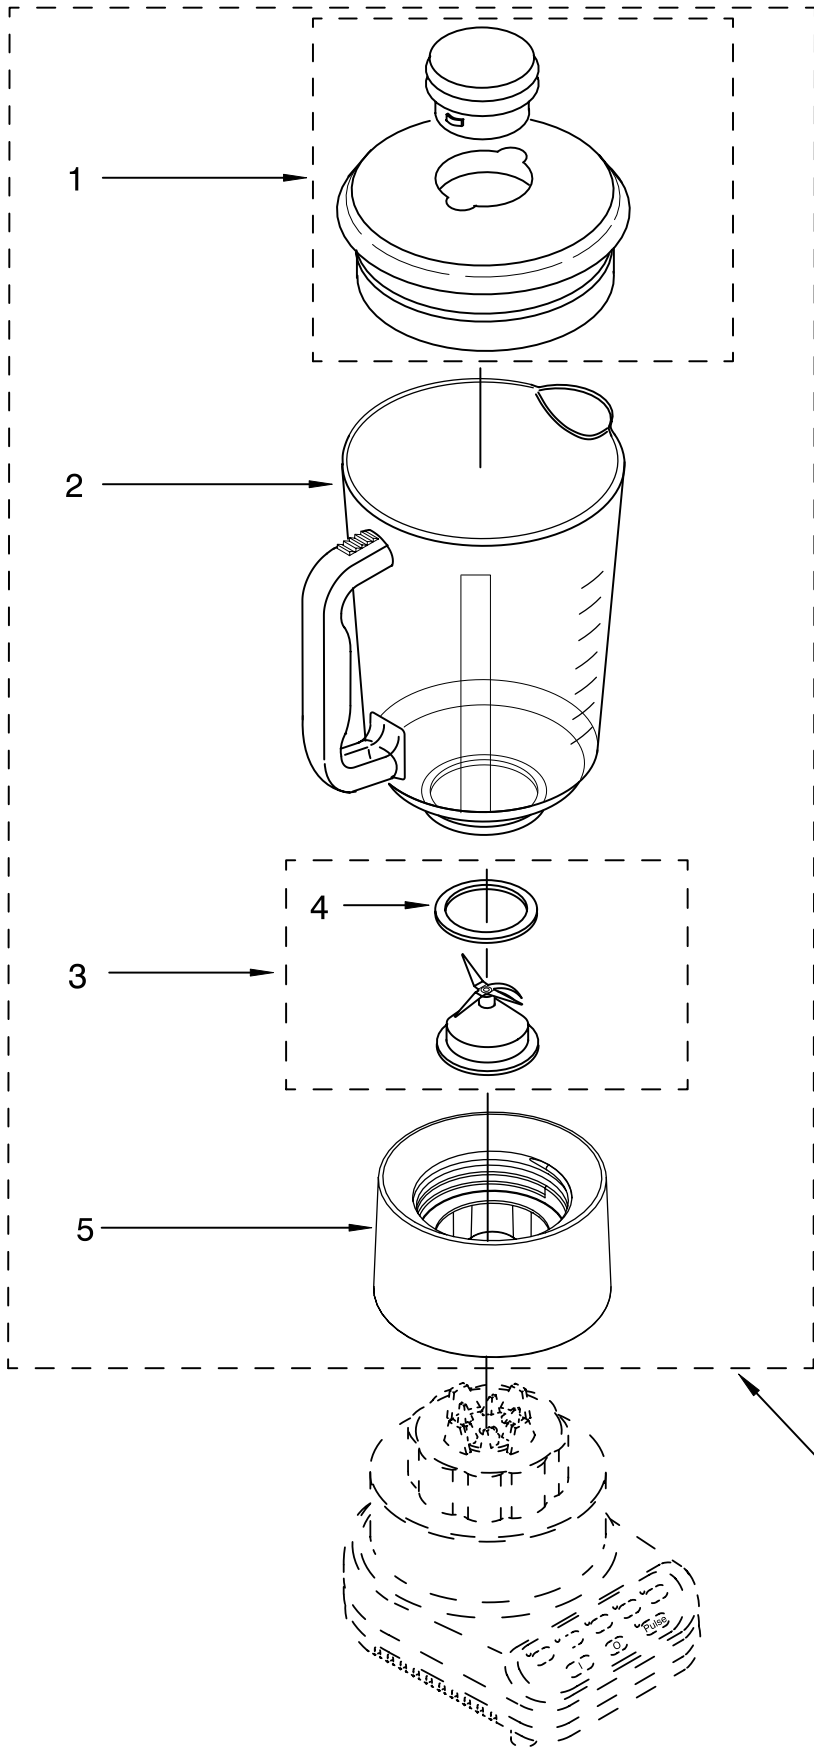

----- Manual continues below -----

PARTS LIST

for

KitchenAid®

5-SPEED BLENDER – U.K.

MODELS:

5KSB52BWH4 (White)
5KSB52BOB4 (Onyx Black)
5KSB52BER4 (Empire Red)
5KSB52BBU4 (Cobalt Blue)
5KSB52BAC4 (Almond Creme)
5KSB52BGR4 (Imperial Grey)
5KSB52BNK4 (Brushed Nickel)
5KSB52BMY4 (Majestic Yellow)

FOR CUSTOMER SATISFACTION ALWAYS USE
FACTORY SPECIFICATION PARTS

UNIT PARTS

For Variations Of Model: 5KSB52B__4

FOR ORDERING INFORMATION REFER TO PARTS PRICE LIST

UNIT PARTS

For Variations Of Model: 5KSB52B__4

Illus. No.	Part No.	DESCRIPTION
1		Literature Parts
	9709310	Use & Care Guide
	8212001	Repair Parts List
2	9704296	Overlay, Switch
3		Housing, Upper
	9706989	White
	9706993	Onyx Black
	9706995	Empire Red
	9706991	Cobalt Blue
	9706990	Almond Creme
	9706996	Imperial Grey
	9706901	Nickel
	9706994	Majestic Yellow
4	9704299	EMI Filter
5	W10068250	Screw
6	9706613	Board, Control
7	3184398	Seal, Motor
8	9706760	Motor
9	3400062	Screw
10	9701904	O-Ring
12	9704230	Coupling, Drive
13		Base
	9706718	White
	9706722	Onyx Black
	9706720	Cobalt Blue
	9706724	Empire Red
	9706719	Almond Creme
	9706723	Majestic Yellow
15		Band, Trim
	9704295	Black
16	3184608	Screw
17	115792	Foot, Rubber
18		Power Cord
	9707867	Black
	9707866	White

FOR ORDERING INFORMATION REFER TO PARTS PRICE LIST

ATTACHMENT PARTS

For Variations Of Model: 5KSB52B__4

Illus. No.	Part No.	DESCRIPTION
1		Lid And Cap
	9707909	White
	9707911	Onyx Black
	9707912	Empire Red
	9707913	Cobalt Blue
	9707910	Almond Creme
2	9704200	Jar, Clear Glass
	9707580	Dome And Blade Assembly
4	9704204	Seal, Insert
5		Collar
	9704251	White
	9704253	Onyx Black
	9704254	Empire Red
	9704255	Cobalt Blue
	9704252	Almond Creme
	9704257	Majestic Yellow
6		Upper Assembly Complete
	9707581	White
	9707587	Onyx Black
	9707583	Empire Red
	9707584	Cobalt Blue
	9707582	Almond Creme
	9707586	Majestic Yellow