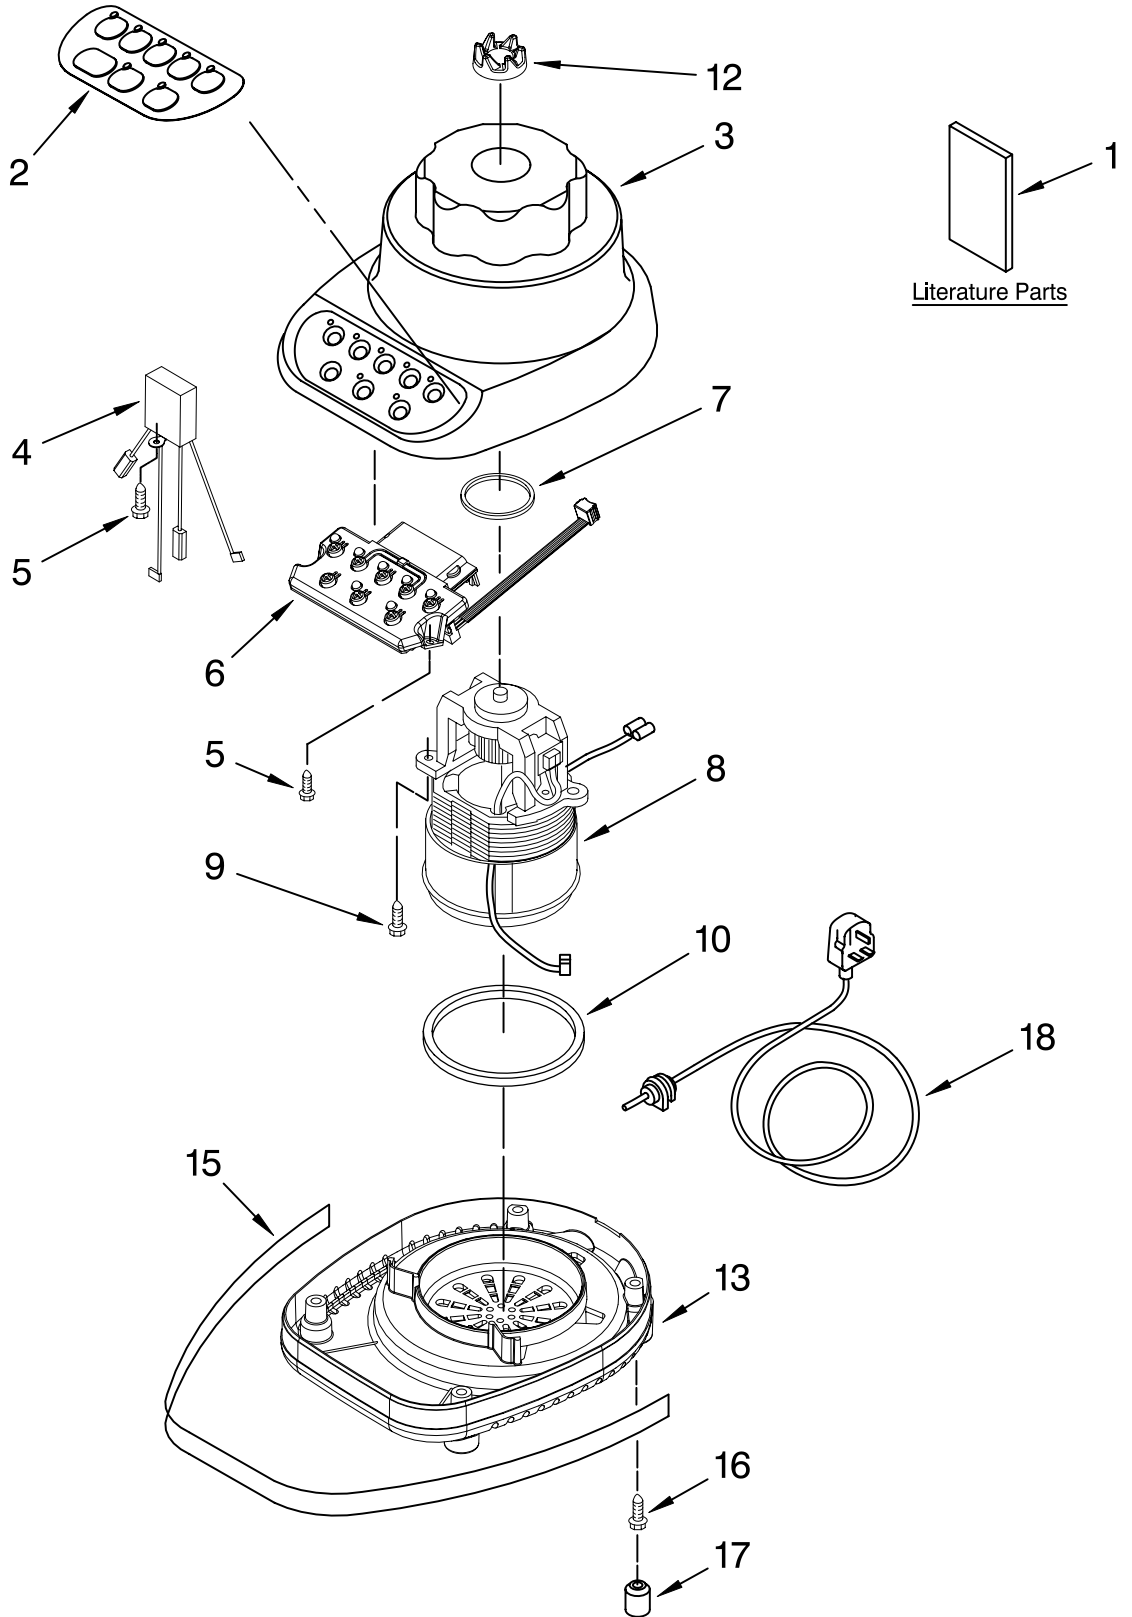

----- Manual continues below -----

PARTS LIST

for

KitchenAid®

5-SPEED BLENDER – U.K.

MODELS:

5KSB52BWH4 (White)
5KSB52BOB4 (Onyx Black)
5KSB52BER4 (Empire Red)
5KSB52BBU4 (Cobalt Blue)
5KSB52BAC4 (Almond Creme)
5KSB52BGR4 (Imperial Grey)
5KSB52BNK4 (Brushed Nickel)
5KSB52BMY4 (Majestic Yellow)

FOR CUSTOMER SATISFACTION ALWAYS USE
FACTORY SPECIFICATION PARTS

UNIT PARTS

For Variations Of Model: 5KSB52B__4

FOR ORDERING INFORMATION REFER TO PARTS PRICE LIST

UNIT PARTS

For Variations Of Model: 5KSB52B__4

Illus. No.	Part No.	DESCRIPTION
1		Literature Parts
	9709310	Use & Care Guide
	8212001	Repair Parts List
2	9704296	Overlay, Switch
3		Housing, Upper
	9706989	White
	9706993	Onyx Black
	9706995	Empire Red
	9706991	Cobalt Blue
	9706990	Almond Creme
	9706996	Imperial Grey
	9706901	Nickel
	9706994	Majestic Yellow
4	9704299	EMI Filter
5	W10068250	Screw
6	9706613	Board, Control
7	3184398	Seal, Motor
8	9706760	Motor
9	3400062	Screw
10	9701904	O-Ring
12	9704230	Coupling, Drive
13		Base
	9706718	White
	9706722	Onyx Black
	9706720	Cobalt Blue
	9706724	Empire Red
	9706719	Almond Creme
	9706723	Majestic Yellow
15		Band, Trim
	9704295	Black
16	3184608	Screw
17	115792	Foot, Rubber
18		Power Cord
	9707867	Black
	9707866	White

FOR ORDERING INFORMATION REFER TO PARTS PRICE LIST

ATTACHMENT PARTS

For Variations Of Model: 5KSB52B__4

Illus. No.	Part No.	DESCRIPTION
1		Lid And Cap
	9707909	White
	9707911	Onyx Black
	9707912	Empire Red
	9707913	Cobalt Blue
	9707910	Almond Creme
2	9704200	Jar, Clear Glass
	9707580	Dome And Blade Assembly
4	9704204	Seal, Insert
5		Collar
	9704251	White
	9704253	Onyx Black
	9704254	Empire Red
	9704255	Cobalt Blue
	9704252	Almond Creme
	9704257	Majestic Yellow
6		Upper Assembly Complete
	9707581	White
	9707587	Onyx Black
	9707583	Empire Red
	9707584	Cobalt Blue
	9707582	Almond Creme
	9707586	Majestic Yellow