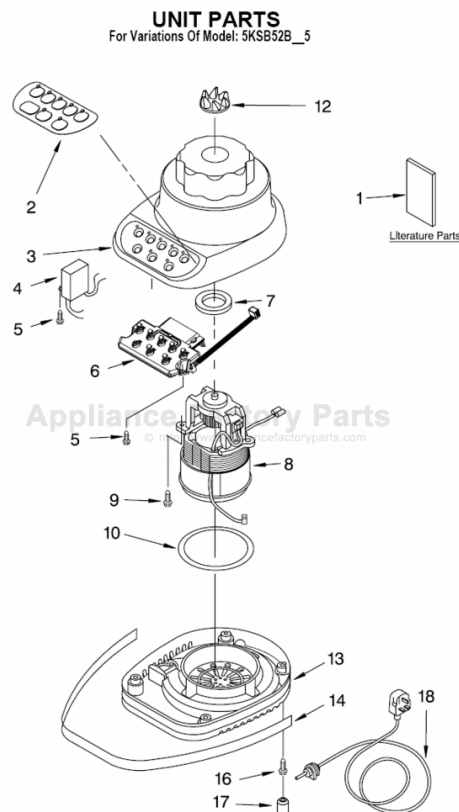

[Find Your KITCHENAID Small Appliance Parts - Select From 538 Models](#)

----- Manual continues below -----