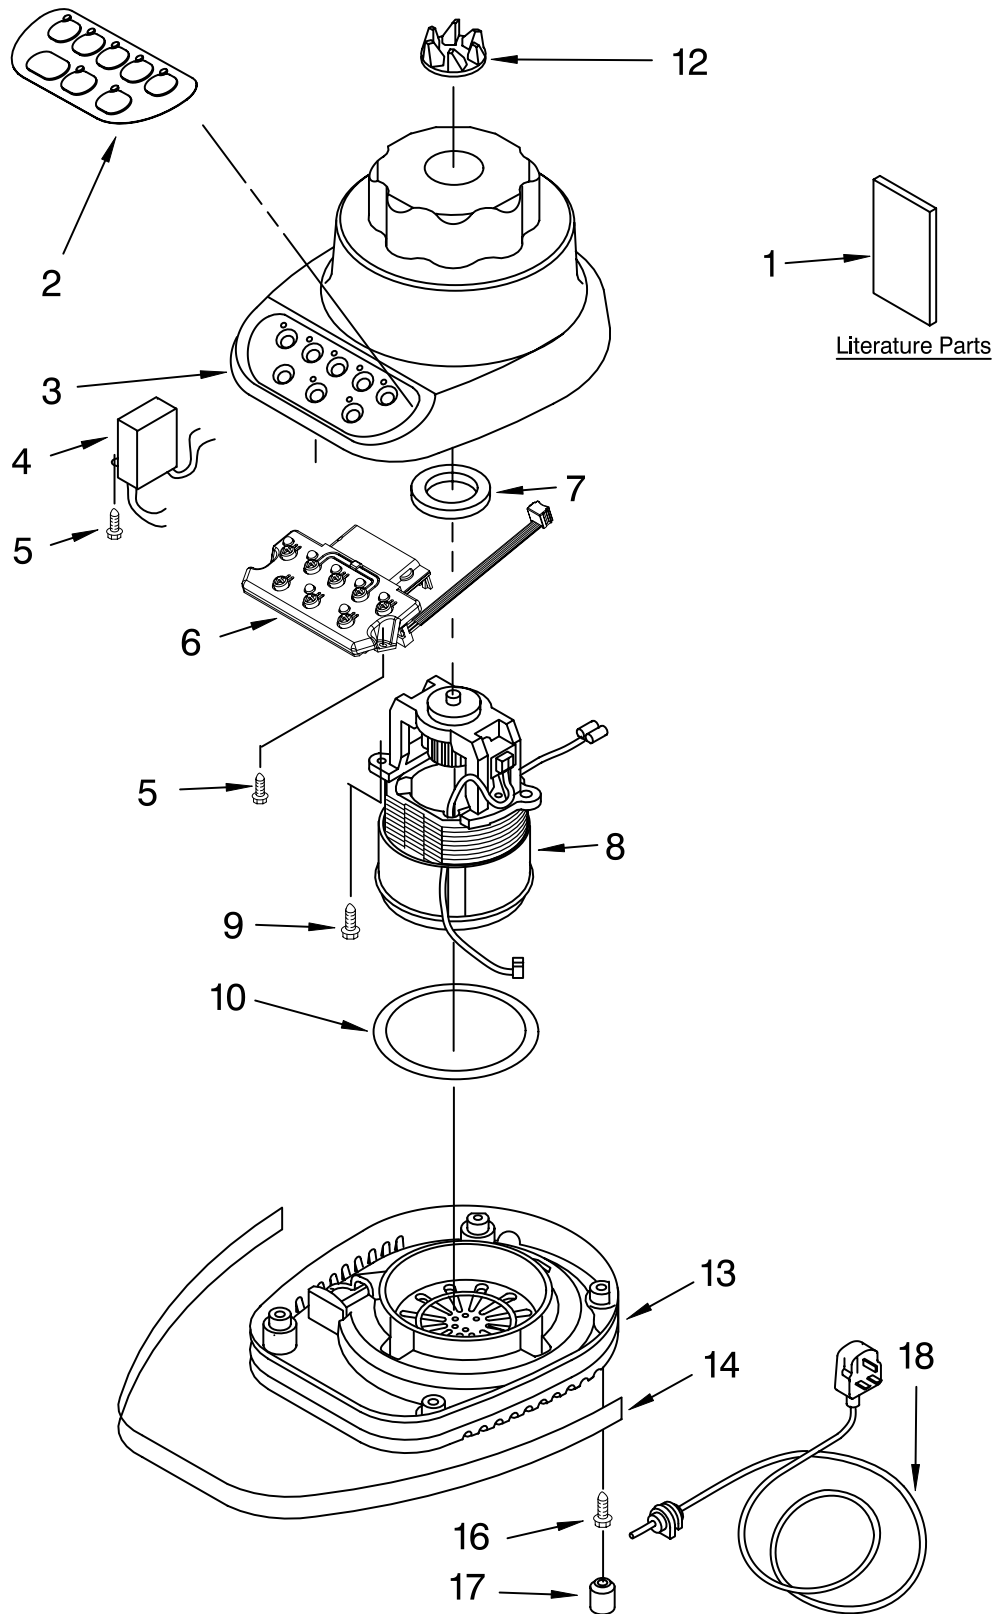

----- Manual continues below -----

PARTS LIST

for

KitchenAid®

5-SPEED BLENDER – U.K.

MODELS:

5KSB52BWH5 (White)
5KSB52BOB5 (Onyx Black)
5KSB52BBU5 (Cobalt Blue)
5KSB52BMY5 (Majestic Yellow)
5KSB52BGR5 (Imperial Grey)
5KSB52BER5 (Empire Red)
5KSB52BAC5 (Almond Creme)
5KSB52BNK5 (Brushed Nickel)
5KSB52BPM5 (Pearl Metallic)

FOR CUSTOMER SATISFACTION ALWAYS USE
FACTORY SPECIFICATION PARTS

KITCHENAID

ST. JOSEPH MICHIGAN 49085

UNIT PARTS

For Variations Of Model: 5KSB52B_5

FOR ORDERING INFORMATION REFER TO PARTS PRICE LIST

UNIT PARTS

For Variations Of Model: 5KSB52B__5

Illus. No.	Part No.	DESCRIPTION
1		Literature
	9709310	Use & Care Guide
	8212375	Repair Parts List
2	9704296	Overlay, Switch
3		Housing, Upper
	9706989	White
	9706993	Onyx Black
	9706991	Cobalt Blue
	9706994	Majestic Yellow
	9706996	Imperial Grey
	9706995	Empire Red
	9706990	Almond Creme
	9706901	Brushed Nickel
	W10200340	Pearl Metallic
4	9704299	EMI Filter
5	W10068250	Screw
6	9706613	Board, Control (230V)
7	3184398	Seal, Motor
8	9706760	Motor (240V)
9	3400062	Screw
10	9701904	O-Ring
12	9704230	Coupling, Drive
13		Base
	9706718	White
	9706722	Onyx Black
	9706720	Cobalt Blue
	9706723	Majestic Yellow
	9706722	Imperial Grey
	9706724	Empire Red
	9706719	Almond Creme
14	9704295	Band, Trim
16	3184608	Screw
17	115792	Foot, Rubber
18		Power Cord
	9707866	White
	9707867	Black

FOR ORDERING INFORMATION REFER TO PARTS PRICE LIST

ATTACHMENT PARTS

For Variations Of Model: 5KSB52B_5

Illus. No.	Part No.	DESCRIPTION
1	9707909	Lid And Cap White
	9707911	Onyx Black
	9707913	Cobalt Blue
	9707915	Majestic Yellow
	9707912	Empire Red
	9707910	Almond Creme
2	9704200	Jar Clear Glass
	9707580	Dome & Blade Assy
3	9704204	Seal, Insert
5	9704251	Collar White
	9704253	Onyx Black
	9704255	Cobalt Blue
	9704257	Majestic Yellow
	9704254	Empire Red
	9704252	Almond Creme
6	9707581	Upper Assembly, Complete White
	9707587	Onyx Black
	9707584	Cobalt Blue
	9707586	Majestic Yellow
	9707583	Empire Red
	9707582	Almond Creme