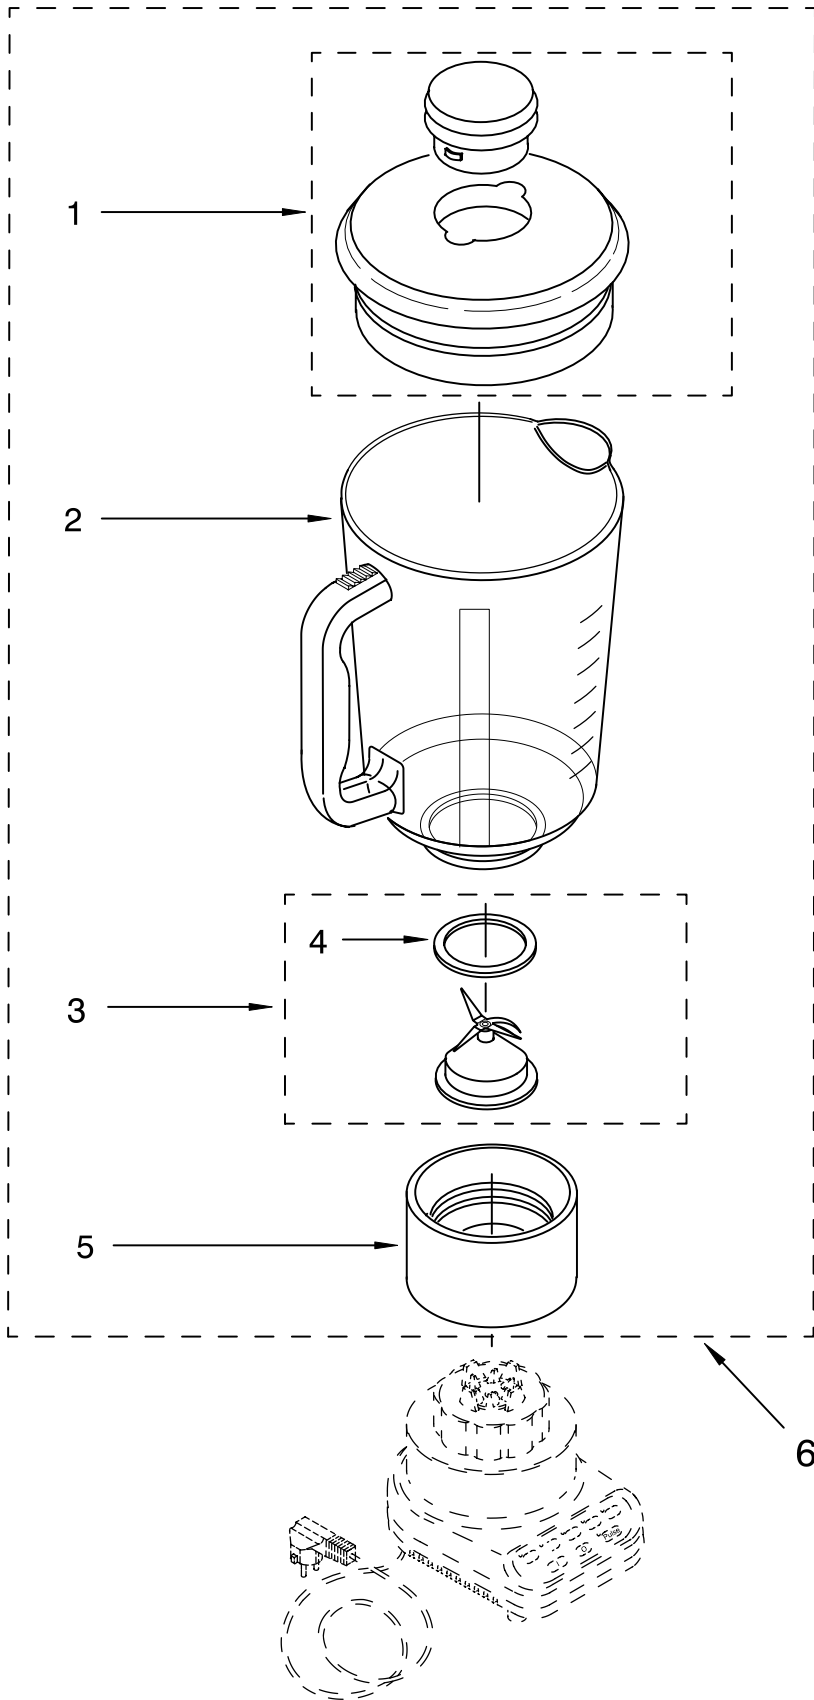

----- Manual continues below -----

PARTS LIST

for

KitchenAid®

5-SPEED BLENDER – U.K.

MODELS:

5KSB52BWH5 (White)
5KSB52BOB5 (Onyx Black)
5KSB52BBU5 (Cobalt Blue)
5KSB52BMY5 (Majestic Yellow)
5KSB52BGR5 (Imperial Grey)
5KSB52BER5 (Empire Red)
5KSB52BAC5 (Almond Creme)
5KSB52BNK5 (Brushed Nickel)
5KSB52BPM5 (Pearl Metallic)

FOR CUSTOMER SATISFACTION ALWAYS USE
FACTORY SPECIFICATION PARTS

KITCHENAID

ST. JOSEPH MICHIGAN 49085

UNIT PARTS

For Variations Of Model: 5KSB52B_5

FOR ORDERING INFORMATION REFER TO PARTS PRICE LIST

UNIT PARTS

For Variations Of Model: 5KSB52B__5

Illus. No.	Part No.	DESCRIPTION
1		Literature
	9709310	Use & Care Guide
	8212375	Repair Parts List
2	9704296	Overlay, Switch
3		Housing, Upper
	9706989	White
	9706993	Onyx Black
	9706991	Cobalt Blue
	9706994	Majestic Yellow
	9706996	Imperial Grey
	9706995	Empire Red
	9706990	Almond Creme
	9706901	Brushed Nickel
	W10200340	Pearl Metallic
4	9704299	EMI Filter
5	W10068250	Screw
6	9706613	Board, Control (230V)
7	3184398	Seal, Motor
8	9706760	Motor (240V)
9	3400062	Screw
10	9701904	O-Ring
12	9704230	Coupling, Drive
13		Base
	9706718	White
	9706722	Onyx Black
	9706720	Cobalt Blue
	9706723	Majestic Yellow
	9706722	Imperial Grey
	9706724	Empire Red
	9706719	Almond Creme
14	9704295	Band, Trim
16	3184608	Screw
17	115792	Foot, Rubber
18		Power Cord
	9707866	White
	9707867	Black

FOR ORDERING INFORMATION REFER TO PARTS PRICE LIST

ATTACHMENT PARTS

For Variations Of Model: 5KSB52B_5

Illus. No.	Part No.	DESCRIPTION
1	9707909	Lid And Cap White
	9707911	Onyx Black
	9707913	Cobalt Blue
	9707915	Majestic Yellow
	9707912	Empire Red
	9707910	Almond Creme
2	9704200	Jar Clear Glass
	9707580	Dome & Blade Assy
3	9704204	Seal, Insert
5	9704251	Collar White
	9704253	Onyx Black
	9704255	Cobalt Blue
	9704257	Majestic Yellow
	9704254	Empire Red
	9704252	Almond Creme
6	9707581	Upper Assembly, Complete White
	9707587	Onyx Black
	9707584	Cobalt Blue
	9707586	Majestic Yellow
	9707583	Empire Red
	9707582	Almond Creme