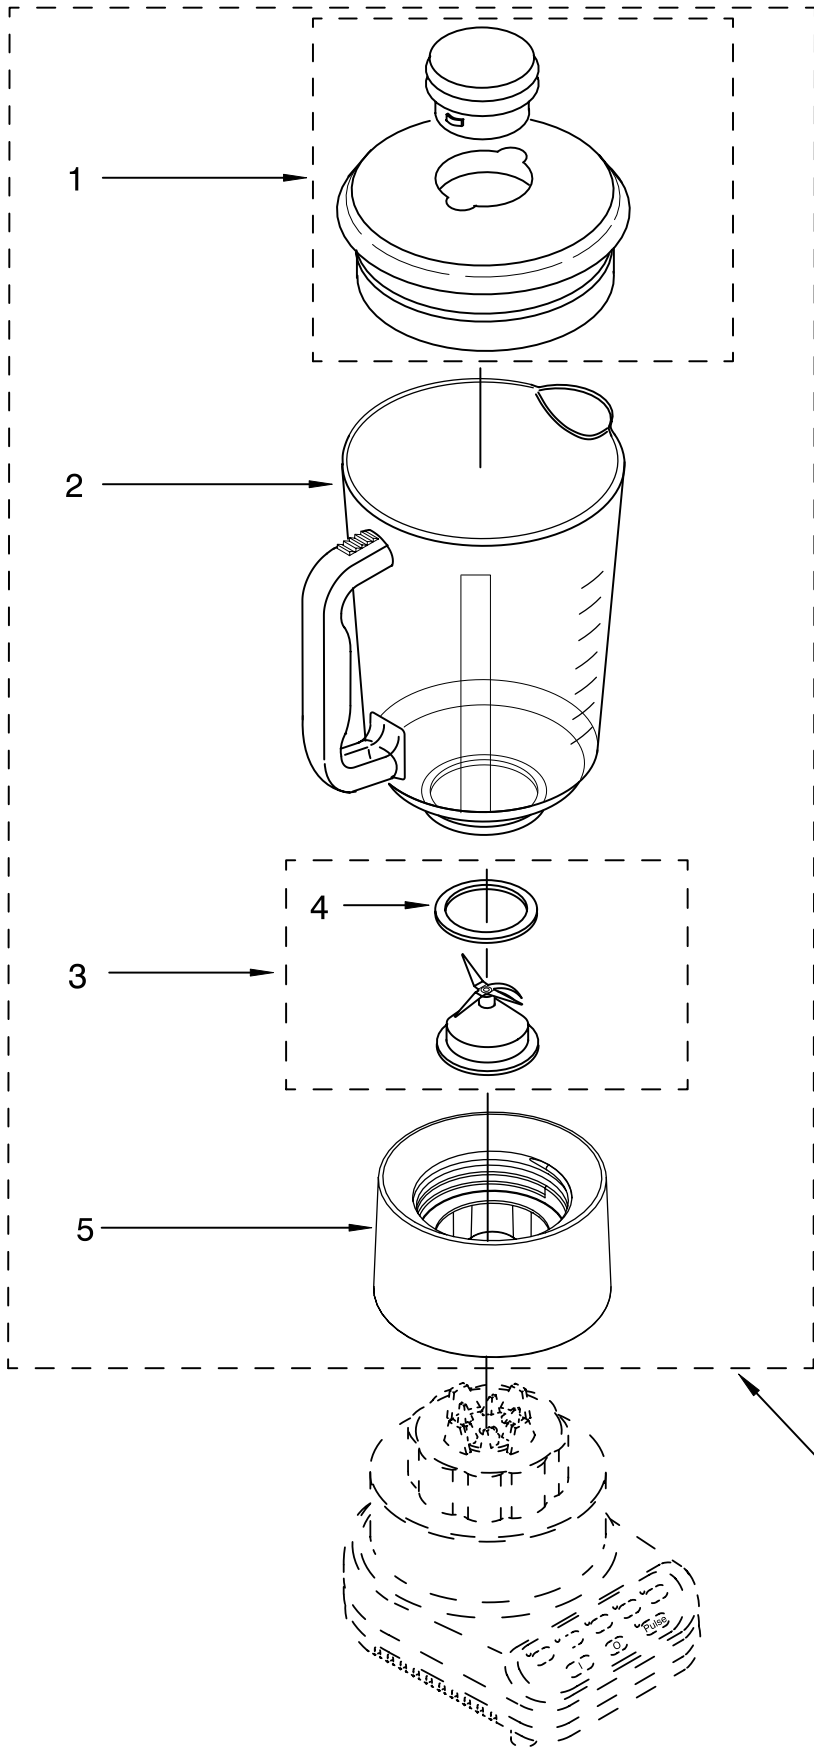

----- Manual continues below -----

PARTS LIST

for

KitchenAid®

5-SPEED BLENDER – U.K.

MODELS:

5KSB52BWH4 (White)
5KSB52BOB4 (Onyx Black)
5KSB52BER4 (Empire Red)
5KSB52BBU4 (Cobalt Blue)
5KSB52BAC4 (Almond Creme)
5KSB52BGR4 (Imperial Grey)
5KSB52BNK4 (Brushed Nickel)
5KSB52BMY4 (Majestic Yellow)

FOR CUSTOMER SATISFACTION ALWAYS USE
FACTORY SPECIFICATION PARTS

UNIT PARTS

For Variations Of Model: 5KSB52B__4

FOR ORDERING INFORMATION REFER TO PARTS PRICE LIST

UNIT PARTS

For Variations Of Model: 5KSB52B__4

Illus. No.	Part No.	DESCRIPTION
1		Literature Parts
	9709310	Use & Care Guide
	8212001	Repair Parts List
2	9704296	Overlay, Switch
3		Housing, Upper
	9706989	White
	9706993	Onyx Black
	9706995	Empire Red
	9706991	Cobalt Blue
	9706990	Almond Creme
	9706996	Imperial Grey
	9706901	Nickel
	9706994	Majestic Yellow
4	9704299	EMI Filter
5	W10068250	Screw
6	9706613	Board, Control
7	3184398	Seal, Motor
8	9706760	Motor
9	3400062	Screw
10	9701904	O-Ring
12	9704230	Coupling, Drive
13		Base
	9706718	White
	9706722	Onyx Black
	9706720	Cobalt Blue
	9706724	Empire Red
	9706719	Almond Creme
	9706723	Majestic Yellow
15		Band, Trim
	9704295	Black
16	3184608	Screw
17	115792	Foot, Rubber
18		Power Cord
	9707867	Black
	9707866	White

FOR ORDERING INFORMATION REFER TO PARTS PRICE LIST

ATTACHMENT PARTS

For Variations Of Model: 5KSB52B__4

Illus. No.	Part No.	DESCRIPTION
1		Lid And Cap
	9707909	White
	9707911	Onyx Black
	9707912	Empire Red
	9707913	Cobalt Blue
	9707910	Almond Creme
2	9704200	Jar, Clear Glass
	9707580	Dome And Blade Assembly
4	9704204	Seal, Insert
5		Collar
	9704251	White
	9704253	Onyx Black
	9704254	Empire Red
	9704255	Cobalt Blue
	9704252	Almond Creme
6	9704257	Majestic Yellow
		Upper Assembly Complete
	9707581	White
	9707587	Onyx Black
	9707583	Empire Red
	9707584	Cobalt Blue
	9707582	Almond Creme
9707586	Majestic Yellow	