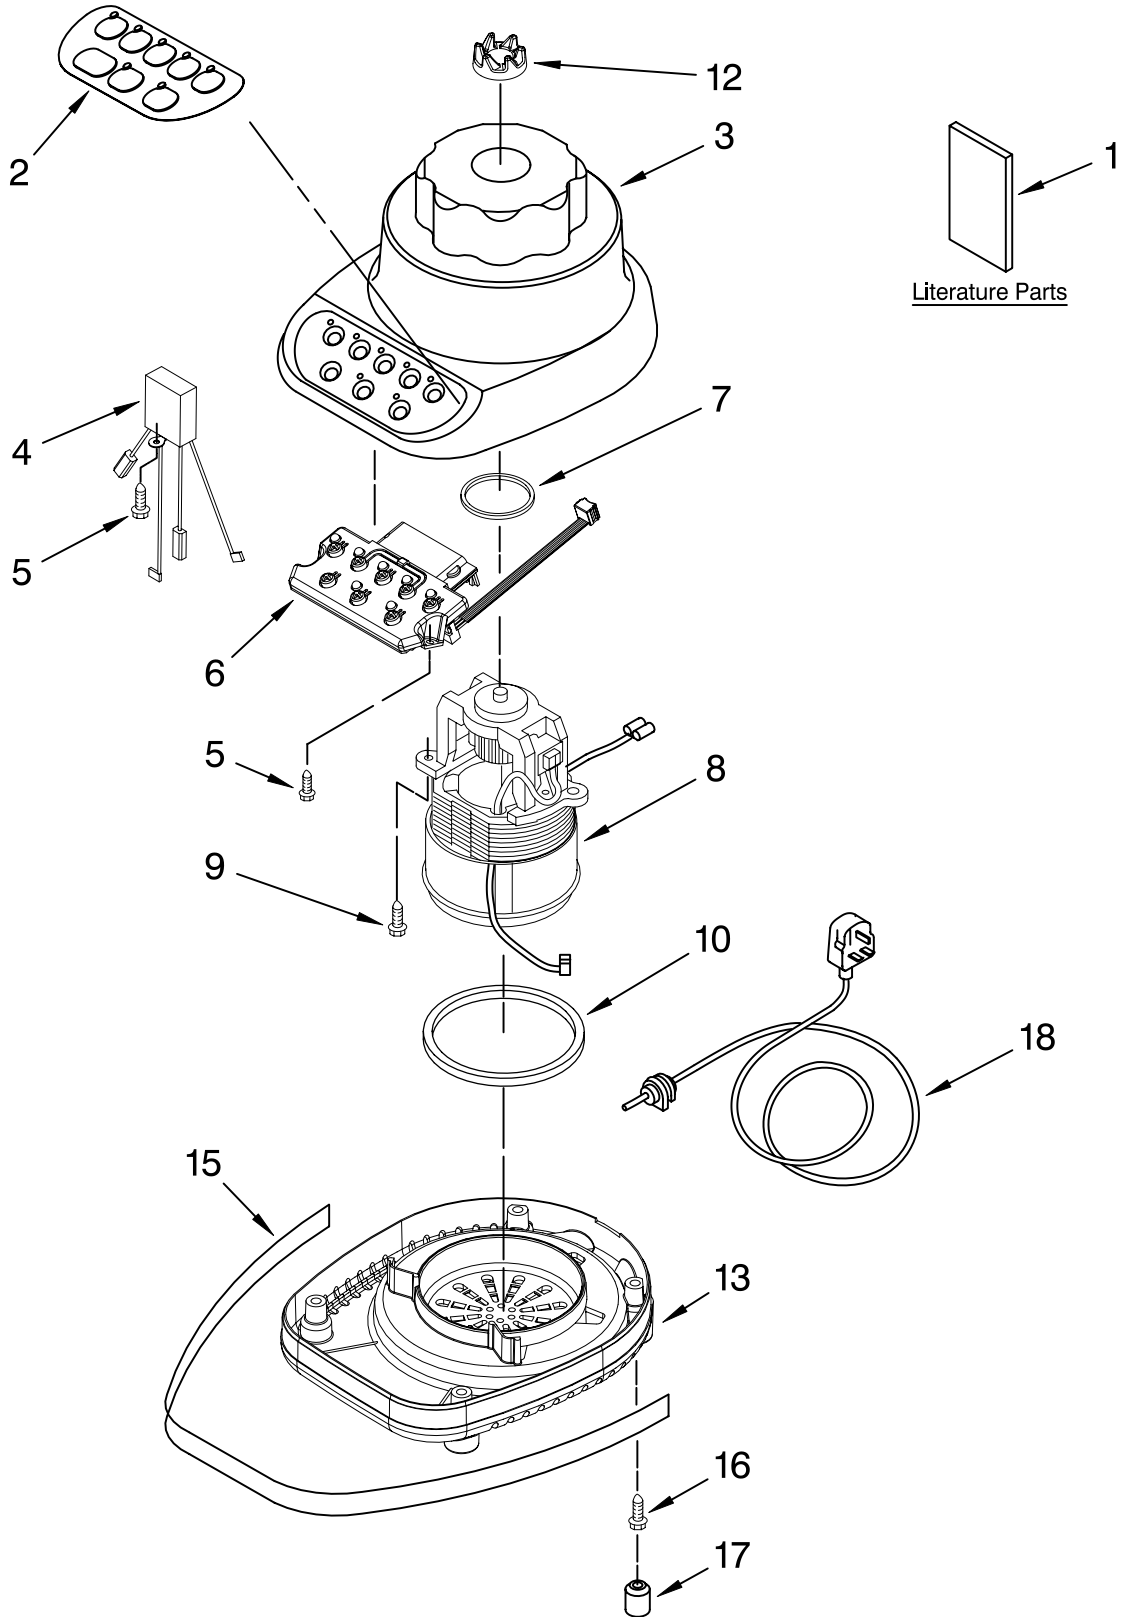

----- Manual continues below -----

PARTS LIST

for

KitchenAid®

5-SPEED BLENDER – U.K.

MODELS:

5KSB52BWH4 (White)
5KSB52BOB4 (Onyx Black)
5KSB52BER4 (Empire Red)
5KSB52BBU4 (Cobalt Blue)
5KSB52BAC4 (Almond Creme)
5KSB52BGR4 (Imperial Grey)
5KSB52BNK4 (Brushed Nickel)
5KSB52BMY4 (Majestic Yellow)

FOR CUSTOMER SATISFACTION ALWAYS USE
FACTORY SPECIFICATION PARTS

UNIT PARTS

For Variations Of Model: 5KSB52B__4

FOR ORDERING INFORMATION REFER TO PARTS PRICE LIST

UNIT PARTS

For Variations Of Model: 5KSB52B__4

Illus. No.	Part No.	DESCRIPTION
1		Literature Parts
	9709310	Use & Care Guide
	8212001	Repair Parts List
2	9704296	Overlay, Switch
3		Housing, Upper
	9706989	White
	9706993	Onyx Black
	9706995	Empire Red
	9706991	Cobalt Blue
	9706990	Almond Creme
	9706996	Imperial Grey
	9706901	Nickel
	9706994	Majestic Yellow
4	9704299	EMI Filter
5	W10068250	Screw
6	9706613	Board, Control
7	3184398	Seal, Motor
8	9706760	Motor
9	3400062	Screw
10	9701904	O-Ring
12	9704230	Coupling, Drive
13		Base
	9706718	White
	9706722	Onyx Black
	9706720	Cobalt Blue
	9706724	Empire Red
	9706719	Almond Creme
	9706723	Majestic Yellow
15		Band, Trim
	9704295	Black
16	3184608	Screw
17	115792	Foot, Rubber
18		Power Cord
	9707867	Black
	9707866	White

FOR ORDERING INFORMATION REFER TO PARTS PRICE LIST

ATTACHMENT PARTS

For Variations Of Model: 5KSB52B__4

Illus. No.	Part No.	DESCRIPTION
1		Lid And Cap
	9707909	White
	9707911	Onyx Black
	9707912	Empire Red
	9707913	Cobalt Blue
	9707910	Almond Creme
2	9704200	Jar, Clear Glass
	9707580	Dome And Blade Assembly
4	9704204	Seal, Insert
5		Collar
	9704251	White
	9704253	Onyx Black
	9704254	Empire Red
	9704255	Cobalt Blue
	9704252	Almond Creme
6	9704257	Majestic Yellow
		Upper Assembly Complete
	9707581	White
	9707587	Onyx Black
	9707583	Empire Red
	9707584	Cobalt Blue
	9707582	Almond Creme
9707586	Majestic Yellow	