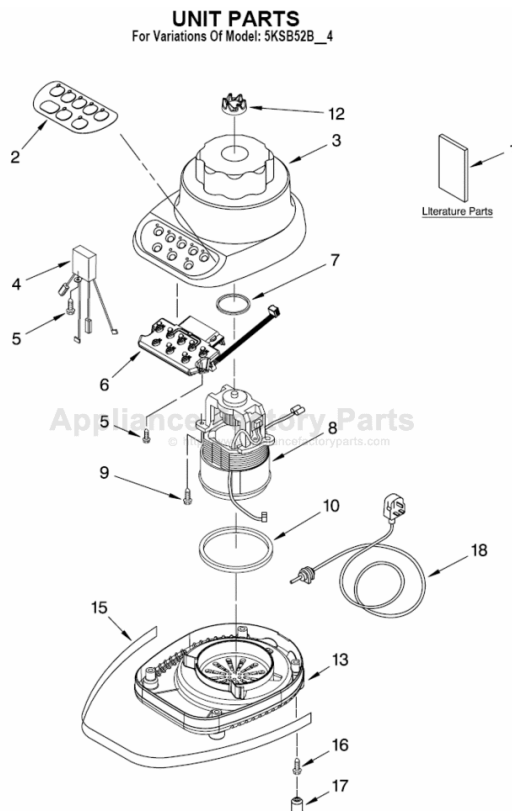

This Owner's Manual is provided and hosted by Appliance Factory Parts.

KITCHENAID 5KSB52BMY4 Owner's Manual

[Shop genuine replacement parts for KITCHENAID
5KSB52BMY4](#)

[Find Your KITCHENAID Small Appliance Parts - Select From 538 Models](#)

----- Manual continues below -----

PARTS LIST

for

KitchenAid®

5-SPEED BLENDER – U.K.

MODELS:

5KSB52BWH4 (White)
5KSB52BOB4 (Onyx Black)
5KSB52BER4 (Empire Red)
5KSB52BBU4 (Cobalt Blue)
5KSB52BAC4 (Almond Creme)
5KSB52BGR4 (Imperial Grey)
5KSB52BNK4 (Brushed Nickel)
5KSB52BMY4 (Majestic Yellow)

Illus. No.	Part No.	DESCRIPTION
1		Literature Parts
	9709310	Use & Care Guide
	8212001	Repair Parts List
2	9704296	Overlay, Switch
3		Housing, Upper
	9706989	White
	9706993	Onyx Black
	9706995	Empire Red
	9706991	Cobalt Blue
	9706990	Almond Creme
	9706996	Imperial Grey
	9706901	Nickel
	9706994	Majestic Yellow
4	9704299	EMI Filter
5	W10068250	Screw
6	9706613	Board, Control
7	3184398	Seal, Motor
8	9706760	Motor
9	3400062	Screw
10	9701904	O-Ring
12	9704230	Coupling, Drive
13		Base
	9706718	White
	9706722	Onyx Black
	9706720	Cobalt Blue
	9706724	Empire Red
	9706719	Almond Creme
	9706723	Majestic Yellow
15		Band, Trim
	9704295	Black
16	3184608	Screw
17	115792	Foot, Rubber
18		Power Cord
	9707867	Black
	9707866	White

FOR ORDERING INFORMATION REFER TO PARTS PRICE LIST

ATTACHMENT PARTS

For Variations Of Model: 5KSB52B__4

Illus. No.	Part No.	DESCRIPTION
1		Lid And Cap
	9707909	White
	9707911	Onyx Black
	9707912	Empire Red
	9707913	Cobalt Blue
	9707910	Almond Creme
2	9704200	Jar, Clear Glass
	9707580	Dome And Blade Assembly
4	9704204	Seal, Insert
5		Collar
	9704251	White
	9704253	Onyx Black
	9704254	Empire Red
	9704255	Cobalt Blue
	9704252	Almond Creme
6	9704257	Majestic Yellow
		Upper Assembly Complete
	9707581	White
	9707587	Onyx Black
	9707583	Empire Red
	9707584	Cobalt Blue
	9707582	Almond Creme
9707586	Majestic Yellow	