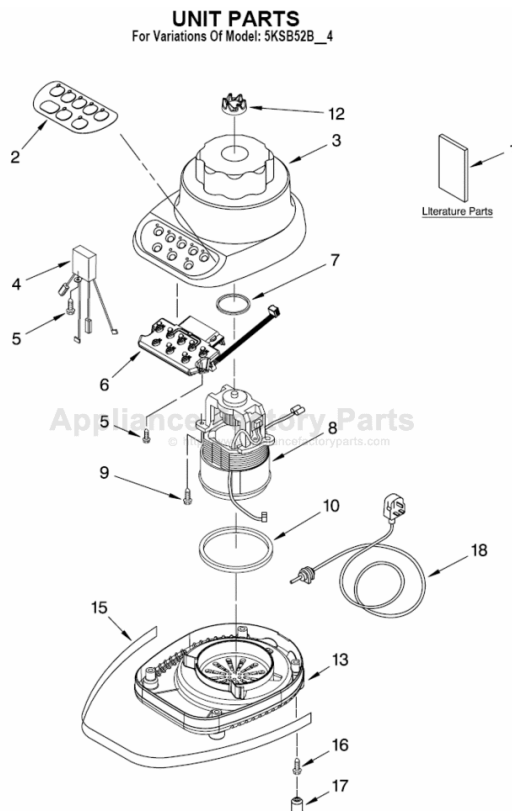

[Find Your KITCHENAID Small Appliance Parts - Select From 538 Models](#)

----- Manual continues below -----