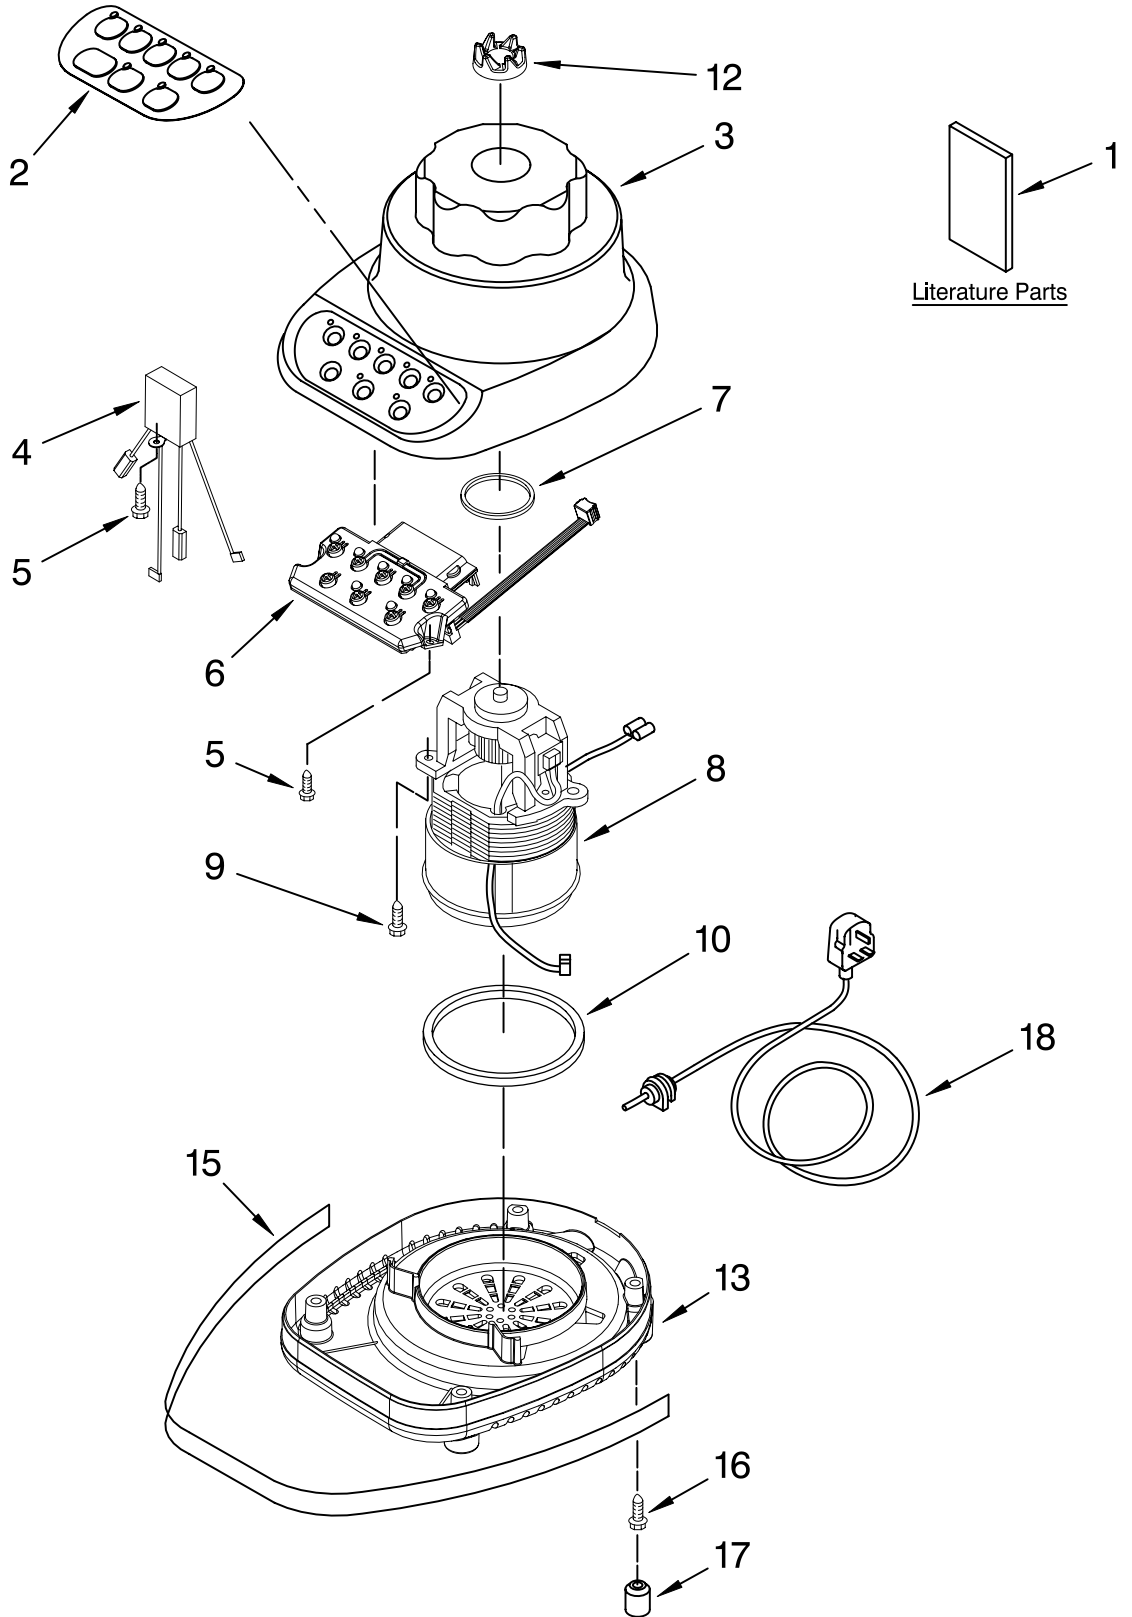

----- Manual continues below -----

PARTS LIST

for

KitchenAid®

5-SPEED BLENDER – U.K.

MODELS:

5KSB52BWH4 (White)
5KSB52BOB4 (Onyx Black)
5KSB52BER4 (Empire Red)
5KSB52BBU4 (Cobalt Blue)
5KSB52BAC4 (Almond Creme)
5KSB52BGR4 (Imperial Grey)
5KSB52BNK4 (Brushed Nickel)
5KSB52BMY4 (Majestic Yellow)

FOR CUSTOMER SATISFACTION ALWAYS USE
FACTORY SPECIFICATION PARTS

UNIT PARTS

For Variations Of Model: 5KSB52B__4

FOR ORDERING INFORMATION REFER TO PARTS PRICE LIST

UNIT PARTS

For Variations Of Model: 5KSB52B__4

Illus.	Part	
No.	No.	DESCRIPTION
1		Literature Parts
	9709310	Use & Care Guide
	8212001	Repair Parts List
2	9704296	Overlay, Switch
3		Housing, Upper
	9706989	White
	9706993	Onyx Black
	9706995	Empire Red
	9706991	Cobalt Blue
	9706990	Almond Creme
	9706996	Imperial Grey
	9706901	Nickel
	9706994	Majestic Yellow
4	9704299	EMI Filter
5	W10068250	Screw
6	9706613	Board, Control
7	3184398	Seal, Motor
8	9706760	Motor
9	3400062	Screw
10	9701904	O-Ring
12	9704230	Coupling, Drive
13		Base
	9706718	White
	9706722	Onyx Black
	9706720	Cobalt Blue
	9706724	Empire Red
	9706719	Almond Creme
	9706723	Majestic Yellow
15		Band, Trim
	9704295	Black
16	3184608	Screw
17	115792	Foot, Rubber
18		Power Cord
	9707867	Black
	9707866	White

FOR ORDERING INFORMATION REFER TO PARTS PRICE LIST

ATTACHMENT PARTS

For Variations Of Model: 5KSB52B__4

Illus. No.	Part No.	DESCRIPTION
1		Lid And Cap
	9707909	White
	9707911	Onyx Black
	9707912	Empire Red
	9707913	Cobalt Blue
	9707910	Almond Creme
2	9704200	Jar, Clear Glass
	9707580	Dome And Blade Assembly
4	9704204	Seal, Insert
5		Collar
	9704251	White
	9704253	Onyx Black
	9704254	Empire Red
	9704255	Cobalt Blue
	9704252	Almond Creme
	9704257	Majestic Yellow
6		Upper Assembly Complete
	9707581	White
	9707587	Onyx Black
	9707583	Empire Red
	9707584	Cobalt Blue
	9707582	Almond Creme
	9707586	Majestic Yellow