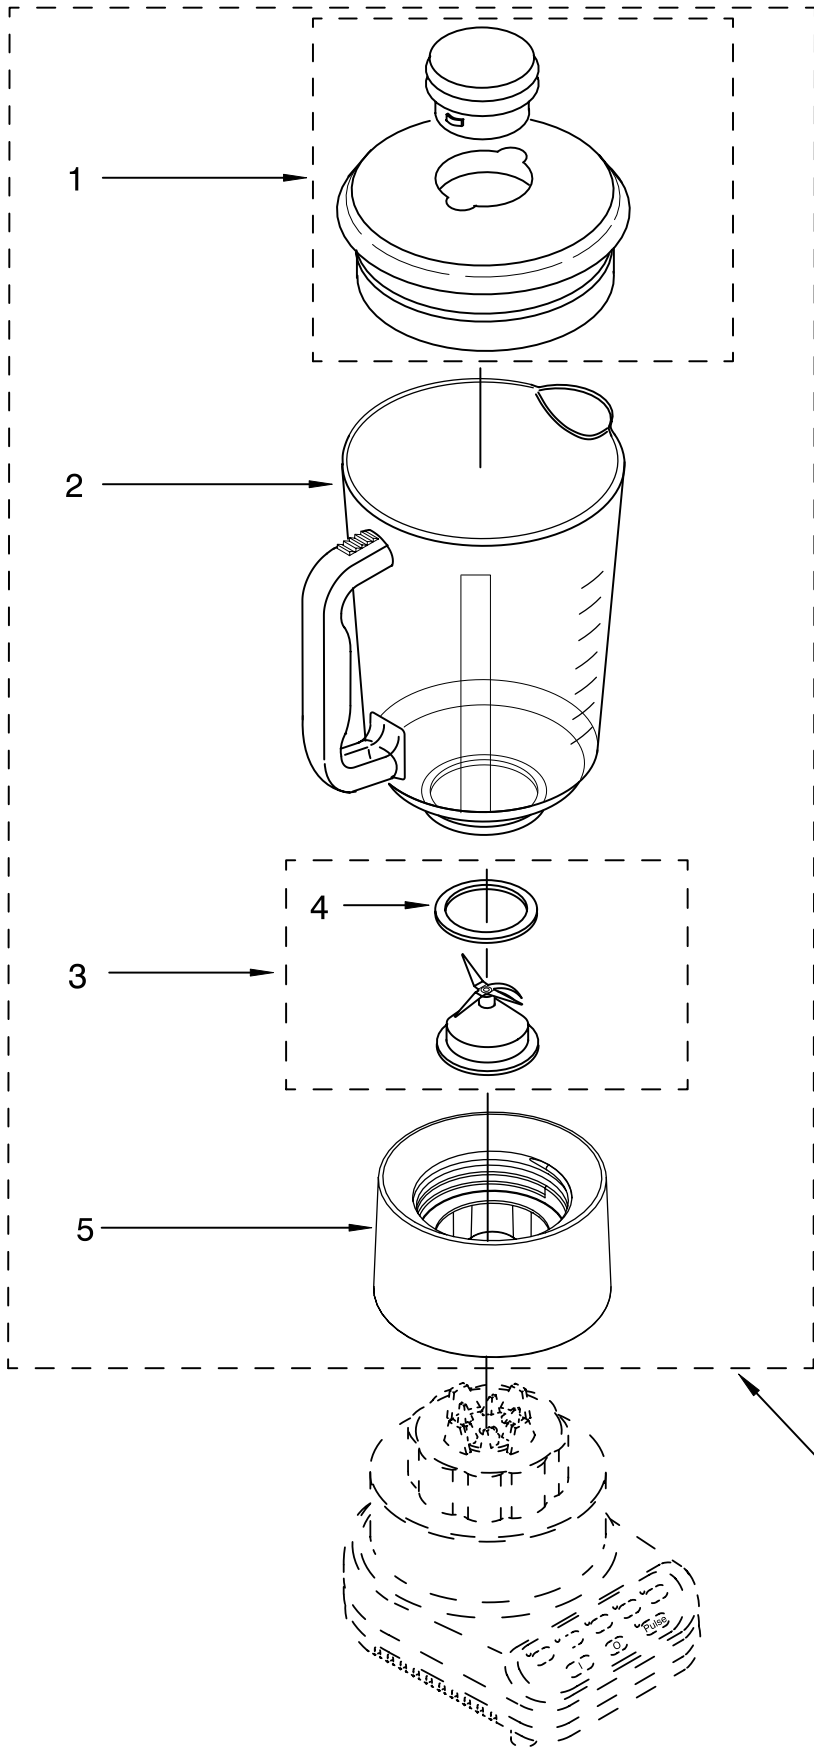

----- Manual continues below -----

PARTS LIST

for

KitchenAid®

5-SPEED BLENDER – U.K.

MODELS:

5KSB52BWH4 (White)
5KSB52BOB4 (Onyx Black)
5KSB52BER4 (Empire Red)
5KSB52BBU4 (Cobalt Blue)
5KSB52BAC4 (Almond Creme)
5KSB52BGR4 (Imperial Grey)
5KSB52BNK4 (Brushed Nickel)
5KSB52BMY4 (Majestic Yellow)

FOR CUSTOMER SATISFACTION ALWAYS USE
FACTORY SPECIFICATION PARTS

UNIT PARTS

For Variations Of Model: 5KSB52B__4

FOR ORDERING INFORMATION REFER TO PARTS PRICE LIST

UNIT PARTS

For Variations Of Model: 5KSB52B__4

Illus.	Part	
No.	No.	DESCRIPTION
1		Literature Parts
	9709310	Use & Care Guide
	8212001	Repair Parts List
2	9704296	Overlay, Switch
3		Housing, Upper
	9706989	White
	9706993	Onyx Black
	9706995	Empire Red
	9706991	Cobalt Blue
	9706990	Almond Creme
	9706996	Imperial Grey
	9706901	Nickel
	9706994	Majestic Yellow
4	9704299	EMI Filter
5	W10068250	Screw
6	9706613	Board, Control
7	3184398	Seal, Motor
8	9706760	Motor
9	3400062	Screw
10	9701904	O-Ring
12	9704230	Coupling, Drive
13		Base
	9706718	White
	9706722	Onyx Black
	9706720	Cobalt Blue
	9706724	Empire Red
	9706719	Almond Creme
	9706723	Majestic Yellow
15		Band, Trim
	9704295	Black
16	3184608	Screw
17	115792	Foot, Rubber
18		Power Cord
	9707867	Black
	9707866	White

FOR ORDERING INFORMATION REFER TO PARTS PRICE LIST

ATTACHMENT PARTS

For Variations Of Model: 5KSB52B__4

Illus. No.	Part No.	DESCRIPTION
1		Lid And Cap
	9707909	White
	9707911	Onyx Black
	9707912	Empire Red
	9707913	Cobalt Blue
	9707910	Almond Creme
2	9704200	Jar, Clear Glass
	9707580	Dome And Blade Assembly
4	9704204	Seal, Insert
5		Collar
	9704251	White
	9704253	Onyx Black
	9704254	Empire Red
	9704255	Cobalt Blue
	9704252	Almond Creme
	9704257	Majestic Yellow
6		Upper Assembly Complete
	9707581	White
	9707587	Onyx Black
	9707583	Empire Red
	9707584	Cobalt Blue
	9707582	Almond Creme
	9707586	Majestic Yellow