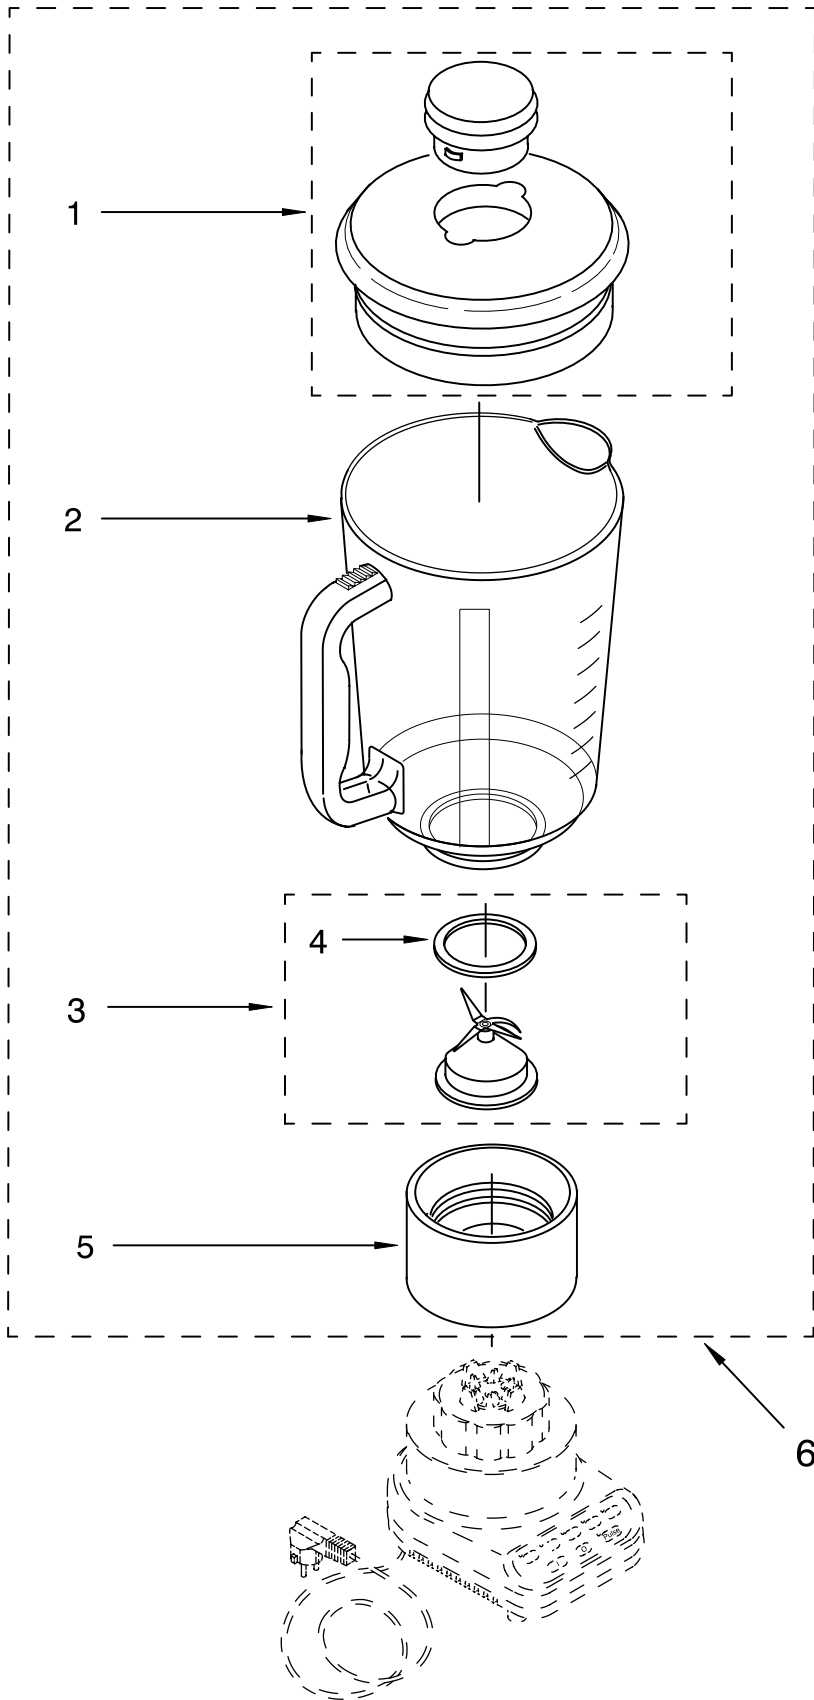

FOR CUSTOMER SATISFACTION ALWAYS USE
FACTORY SPECIFICATION PARTS

UNIT PARTS

For Variations Of Model: 5KSB52E__4

FOR ORDERING INFORMATION REFER TO PARTS PRICE LIST

UNIT PARTS

For Variations Of Model: 5KSB52E__4

Illus. No.	Part No.	DESCRIPTION
1		Literature
	9709310	Use & Care Guide
	8212361	Repair Parts List
2	9704296	Overlay, Switch
3		Housing, Upper
	9706989	White
	9706993	Onyx Black
	9706991	Cobalt Blue
	9706994	Majestic Yellow
	9706996	Imperial Grey
	9706995	Empire Red
	9706990	Almond Creme
	9706900	Chrome
	9707544	Tangerine
	9706901	Brushed Nickel
4	9704299	EMI Filter
5	W10068250	Screw
6	9706613	Board, Control
7	3184398	Seal, Motor
8	9706760	Motor
9	3400062	Screw
10	9701904	O-Ring
12	9704230	Coupling, Drive
13		Base
	9706718	White
	9706722	Onyx Black
	9706720	Cobalt Blue
	9706723	Majestic Yellow
	9706722	Imperial Grey
	9706724	Empire Red
	9706719	Almond Creme
	9706722	Chrome
	9707547	Tangerine
14	9704295	Band, Trim
16	3184608	Screw
17	115792	Foot, Rubber
18		Power Cord
	9707864	White
	9707865	Black

FOR ORDERING INFORMATION REFER TO PARTS PRICE LIST

ATTACHMENT PARTS

For Variations Of Model: 5KSB52E_4

Illus. No.	Part No.	DESCRIPTION	
1		Lid And Cap	
	9707909	White	
	9707911	Onyx Black	
	9707913	Cobalt Blue	
	9707915	Majestic Yellow	
	9707912	Empire Red	
	9707910	Almond Creme	
2		Jar	
	9704200	Clear Glass	
	3	9707580	Dome & Blade Assy
		9701859	Seal, Insert
	5		Collar
		9704251	White
		9704253	Onyx Black
		9704255	Cobalt Blue
		9704257	Majestic Yellow
		9704254	Empire Red
9704252		Almond Creme	
6	9707551	Tangerine	
		Upper Assembly, Complete	
	9707581	White	
	9707587	Onyx Black	
	9707584	Cobalt Blue	
	9707586	Majestic Yellow	
	9707583	Empire Red	
	9707582	Almond Creme	
9707947	Tangerine		