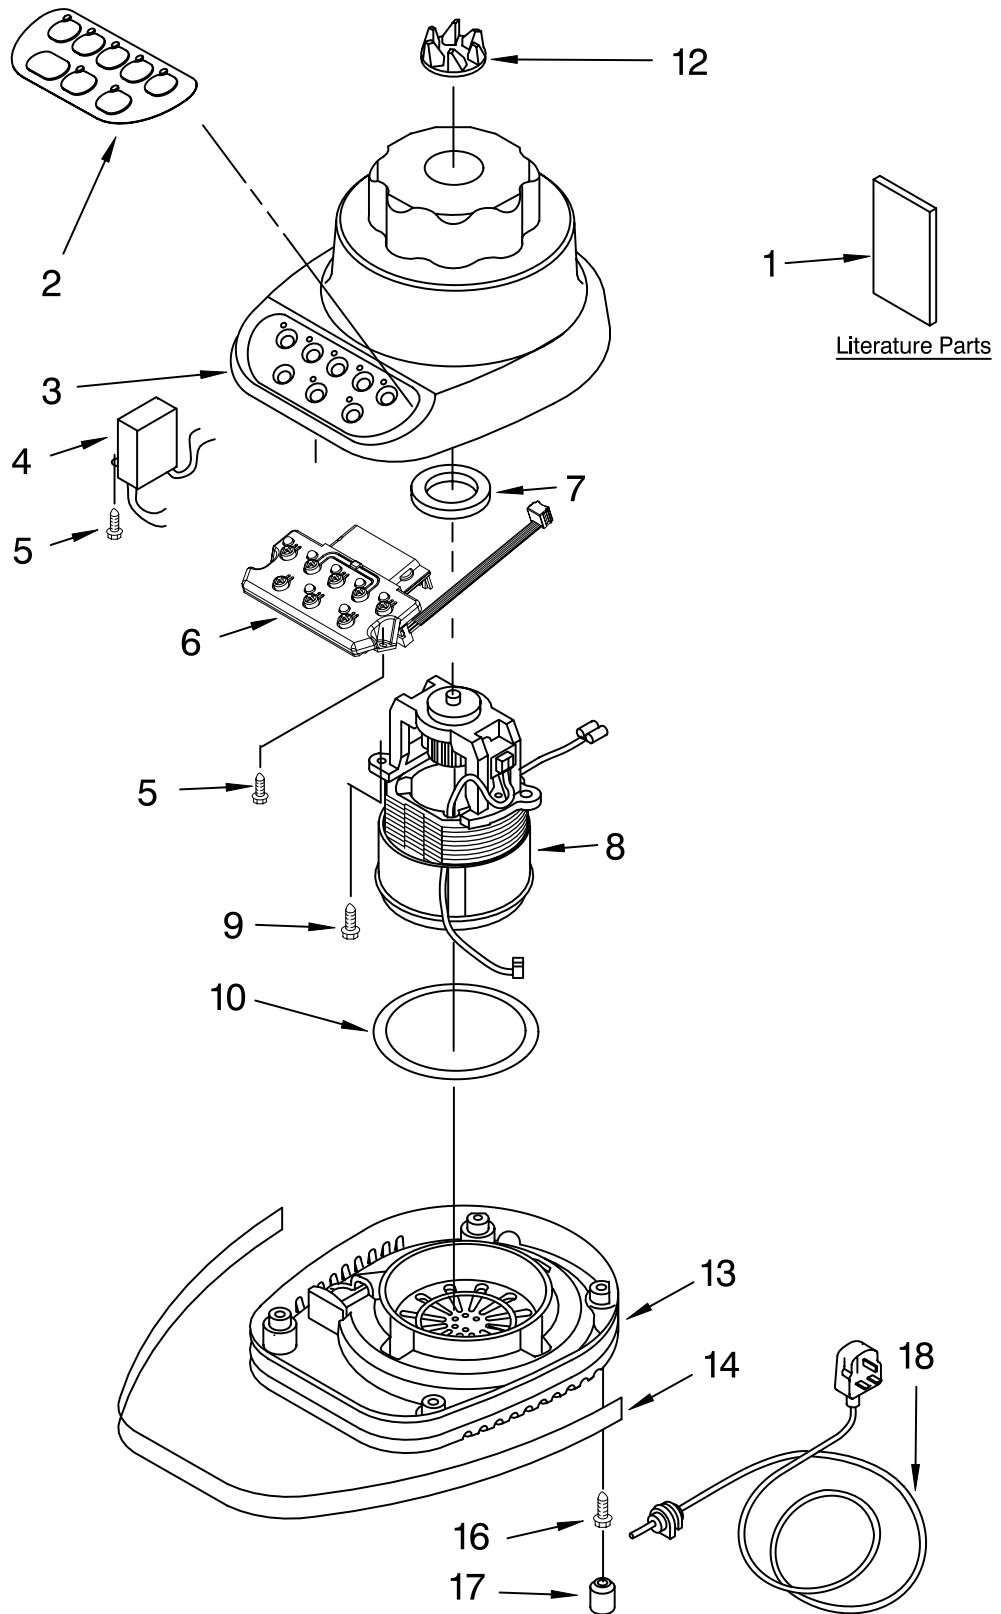

UNIT PARTS

For Variations Of Model: 5KSB52E__4

FOR ORDERING INFORMATION REFER TO PARTS PRICE LIST