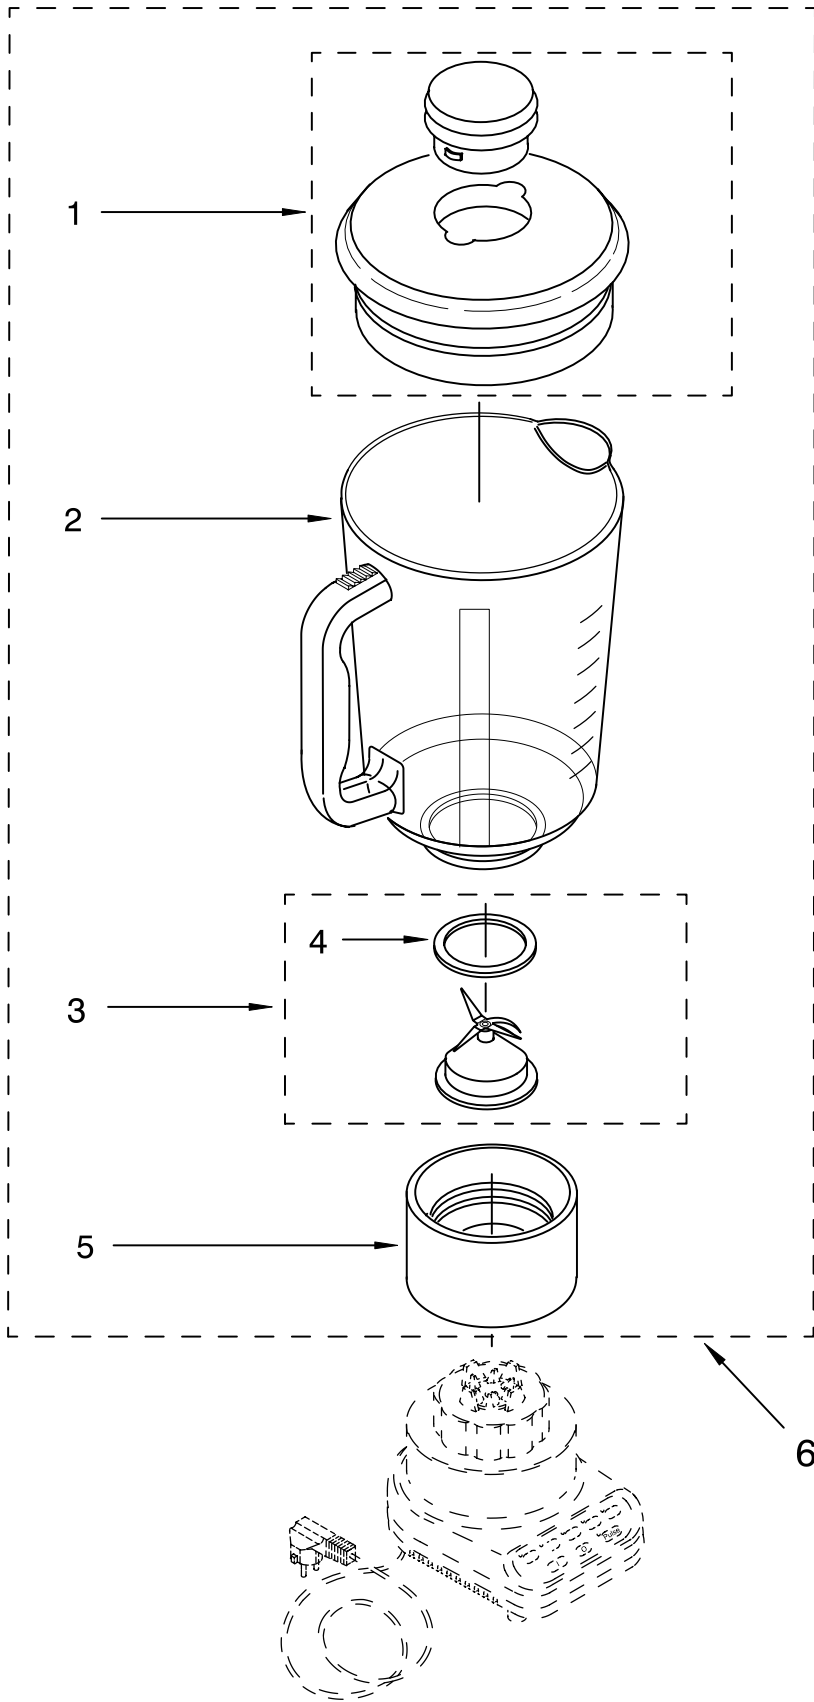

----- Manual continues below -----

PARTS LIST

for

KitchenAid®

5-SPEED BLENDER

MODELS:

5KSB52EWH5 (White)
5KSB52EOB5 (Onyx Black)
5KSB52EBU5 (Cobalt Blue)
5KSB52EMY5 (Majestic Yellow)
5KSB52EGR5 (Imperial Grey)
5KSB52EER5 (Empire Red)
5KSB52EAC5 (Almond Creme)
5KSB52ECR5 (Chrome)
5KSB52ETG5 (Tangerine)
5KSB52ENK5 (Brushed Nickel)
5KSB52EPM5 (Pearl Metallic)
5KSB52ECV5 (Caviar)

For Variations Of Model: 5KSB52E__5

Illus. No.	Part No.	DESCRIPTION
1		Literature
	9709310	Use & Care Guide
	8212373	Repair Parts List
2	9704296	Overlay, Switch
3		Housing, Upper
	9706989	White
	9706993	Onyx Black
	9706991	Cobalt Blue
	9706994	Majestic Yellow
	9706996	Imperial Grey
	9706995	Empire Red
	9706990	Almond Creme
	9706900	Chrome
	9707544	Tangerine
	9706901	Brushed Nickel
	W10200340	Pearl Metallic
	W10223067	Caviar
4	9704299	EMI Filter
5	W10068250	Screw
6	9706613	Board, Control (230V)
7	3184398	Seal, Motor
8	9706760	Motor (240V)
9	3400062	Screw
10	9701904	O-Ring
12	9704230	Coupling, Drive
13		Base
	9706718	White
	9706722	Onyx Black
	9706720	Cobalt Blue
	9706723	Majestic Yellow
	9706722	Imperial Grey
	9706724	Empire Red
	9706719	Almond Creme
	9707547	Tangerine
14	9704295	Band, Trim
16	3184608	Screw
17	115792	Foot, Rubber
18		Power Cord
	9707864	White
	9707865	Black

FOR ORDERING INFORMATION REFER TO PARTS PRICE LIST

ATTACHMENT PARTS

For Variations Of Model: 5KSB52E__5

Illus. No.	Part No.	DESCRIPTION	
1		Lid And Cap	
	9707909	White	
	9707911	Onyx Black	
	9707913	Cobalt Blue	
	9707915	Majestic Yellow	
	9707912	Empire Red	
	9707910	Almond Creme	
2		Jar	
	9704200	Clear Glass	
	3	9707580	Dome & Blade Assy
		9704204	Seal, Insert
	5		Collar
		9704251	White
		9704253	Onyx Black
		9704255	Cobalt Blue
		9704257	Majestic Yellow
		9704254	Empire Red
9704252		Almond Creme	
6	9707551	Tangerine	
		Upper Assembly, Complete	
	9707581	White	
	9707587	Onyx Black	
	9707584	Cobalt Blue	
	9707586	Majestic Yellow	
	9707583	Empire Red	
	9707582	Almond Creme	
9707947	Tangerine		