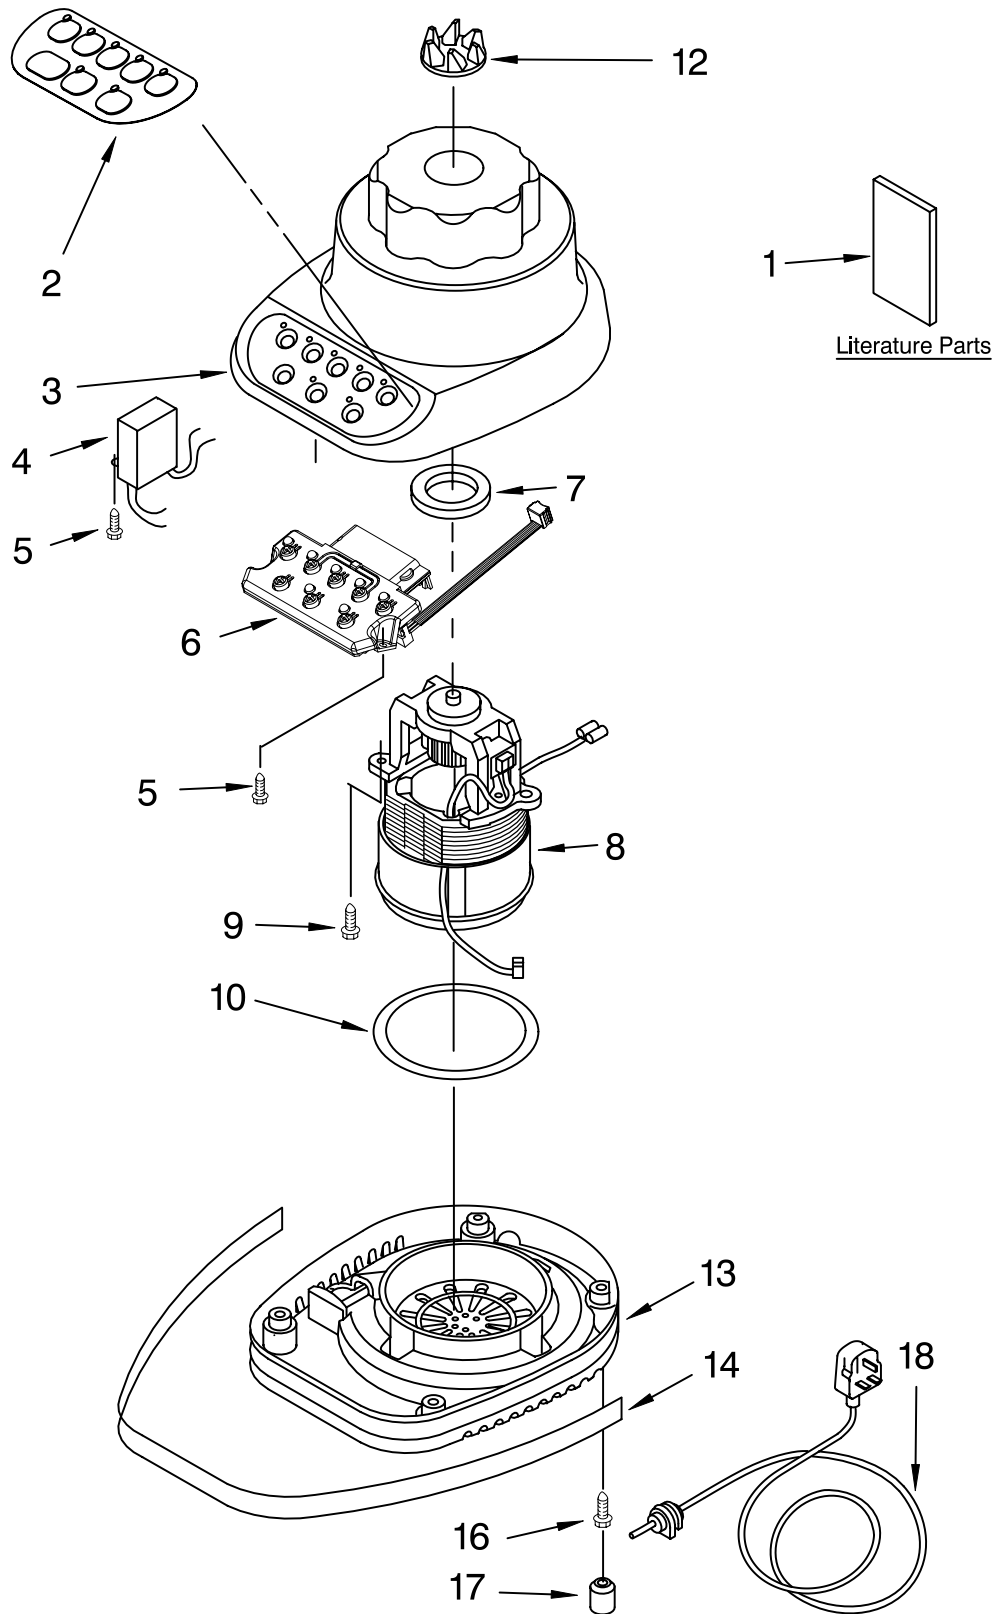

UNIT PARTS

For Variations Of Model: 5KSB52E_5

FOR ORDERING INFORMATION REFER TO PARTS PRICE LIST