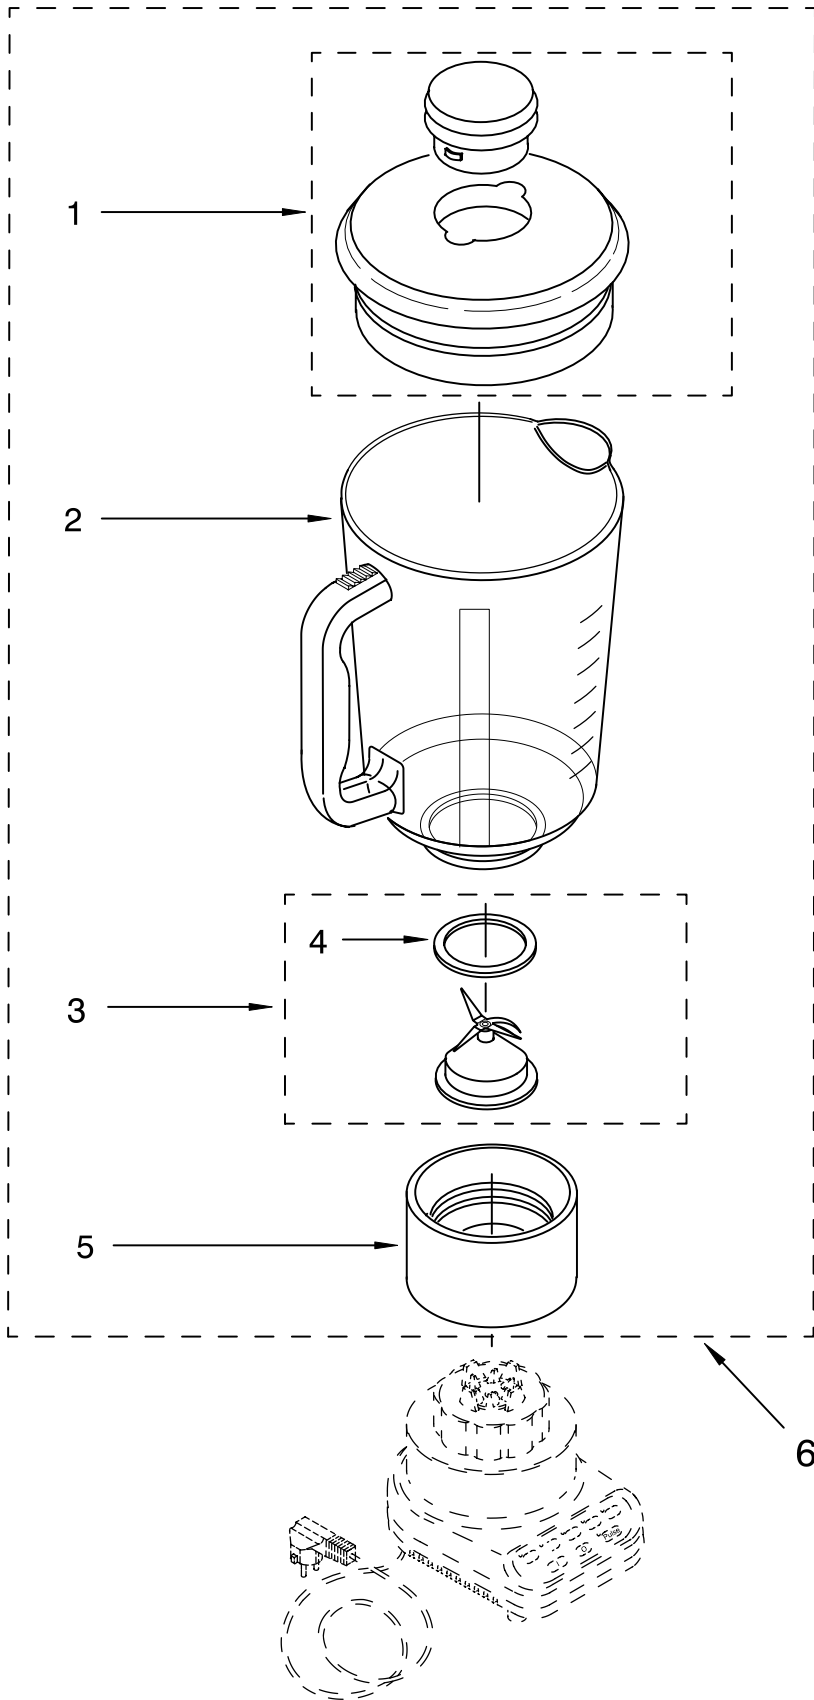

----- Manual continues below -----

PARTS LIST

for

KitchenAid®

5-SPEED BLENDER

MODELS:

5KSB52EWH5 (White)
5KSB52EOB5 (Onyx Black)
5KSB52EBU5 (Cobalt Blue)
5KSB52EMY5 (Majestic Yellow)
5KSB52EGR5 (Imperial Grey)
5KSB52EER5 (Empire Red)
5KSB52EAC5 (Almond Creme)
5KSB52ECR5 (Chrome)
5KSB52ETG5 (Tangerine)
5KSB52ENK5 (Brushed Nickel)
5KSB52EPM5 (Pearl Metallic)
5KSB52ECV5 (Caviar)

For Variations Of Model: 5KSB52E__5

Illus. No.	Part No.	DESCRIPTION
1		Literature
	9709310	Use & Care Guide
	8212373	Repair Parts List
2	9704296	Overlay, Switch
3		Housing, Upper
	9706989	White
	9706993	Onyx Black
	9706991	Cobalt Blue
	9706994	Majestic Yellow
	9706996	Imperial Grey
	9706995	Empire Red
	9706990	Almond Creme
	9706900	Chrome
	9707544	Tangerine
	9706901	Brushed Nickel
	W10200340	Pearl Metallic
	W10223067	Caviar
4	9704299	EMI Filter
5	W10068250	Screw
6	9706613	Board, Control (230V)
7	3184398	Seal, Motor
8	9706760	Motor (240V)
9	3400062	Screw
10	9701904	O-Ring
12	9704230	Coupling, Drive
13		Base
	9706718	White
	9706722	Onyx Black
	9706720	Cobalt Blue
	9706723	Majestic Yellow
	9706722	Imperial Grey
	9706724	Empire Red
	9706719	Almond Creme
	9707547	Tangerine
14	9704295	Band, Trim
16	3184608	Screw
17	115792	Foot, Rubber
18		Power Cord
	9707864	White
	9707865	Black

FOR ORDERING INFORMATION REFER TO PARTS PRICE LIST

ATTACHMENT PARTS

For Variations Of Model: 5KSB52E__5

Illus. No.	Part No.	DESCRIPTION	
1		Lid And Cap	
	9707909	White	
	9707911	Onyx Black	
	9707913	Cobalt Blue	
	9707915	Majestic Yellow	
	9707912	Empire Red	
	9707910	Almond Creme	
2		Jar	
	9704200	Clear Glass	
	3	9707580	Dome & Blade Assy
		9704204	Seal, Insert
	5		Collar
		9704251	White
		9704253	Onyx Black
		9704255	Cobalt Blue
		9704257	Majestic Yellow
		9704254	Empire Red
9704252		Almond Creme	
6		Upper Assembly, Complete	
	9707551	Tangerine	
	9707581	White	
	9707587	Onyx Black	
	9707584	Cobalt Blue	
	9707586	Majestic Yellow	
	9707583	Empire Red	
	9707582	Almond Creme	
9707947	Tangerine		