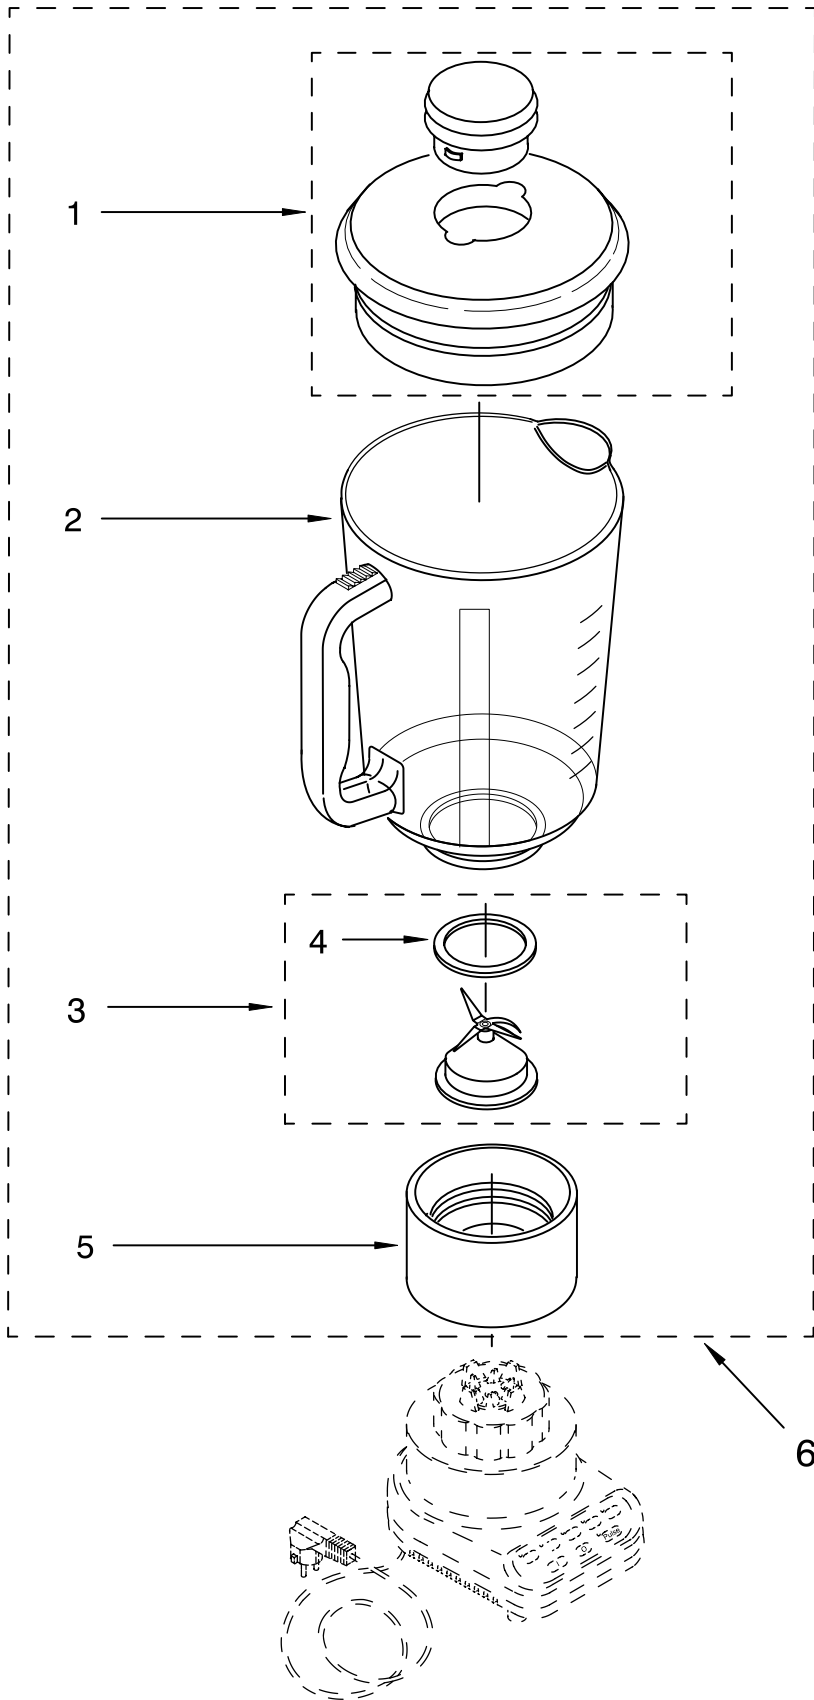

# UNIT PARTS

For Variations Of Model: 5KSB52E\_5

FOR ORDERING INFORMATION REFER TO PARTS PRICE LIST

# UNIT PARTS

For Variations Of Model: 5KSB52E\_\_5

Illus. No.	Part No.	DESCRIPTION
1		Literature
	9709310	Use & Care Guide
	8212373	Repair Parts List
2	9704296	Overlay, Switch
3		Housing, Upper
	9706989	White
	9706993	Onyx Black
	9706991	Cobalt Blue
	9706994	Majestic Yellow
	9706996	Imperial Grey
	9706995	Empire Red
	9706990	Almond Creme
	9706900	Chrome
	9707544	Tangerine
	9706901	Brushed Nickel
	W10200340	Pearl Metallic
	W10223067	Caviar
4	9704299	EMI Filter
5	W10068250	Screw
6	9706613	Board, Control (230V)
7	3184398	Seal, Motor
8	9706760	Motor (240V)
9	3400062	Screw
10	9701904	O-Ring
12	9704230	Coupling, Drive
13		Base
	9706718	White
	9706722	Onyx Black
	9706720	Cobalt Blue
	9706723	Majestic Yellow
	9706722	Imperial Grey
	9706724	Empire Red
	9706719	Almond Creme
	9707547	Tangerine
14	9704295	Band, Trim
16	3184608	Screw
17	115792	Foot, Rubber
18		Power Cord
	9707864	White
	9707865	Black

# ATTACHMENT PARTS

For Variations Of Model: 5KSB52E\_\_5

Illus. No.	Part No.	DESCRIPTION	
1		Lid And Cap	
	9707909	White	
	9707911	Onyx Black	
	9707913	Cobalt Blue	
	9707915	Majestic Yellow	
	9707912	Empire Red	
	9707910	Almond Creme	
2		Jar	
	9704200	Clear Glass	
	3	9707580	Dome & Blade Assy
		9704204	Seal, Insert
	5		Collar
		9704251	White
		9704253	Onyx Black
		9704255	Cobalt Blue
		9704257	Majestic Yellow
		9704254	Empire Red
9704252		Almond Creme	
9707551		Tangerine	
6		Upper Assembly, Complete	
	9707581	White	
	9707587	Onyx Black	
	9707584	Cobalt Blue	
	9707586	Majestic Yellow	
	9707583	Empire Red	
	9707582	Almond Creme	
	9707947	Tangerine	