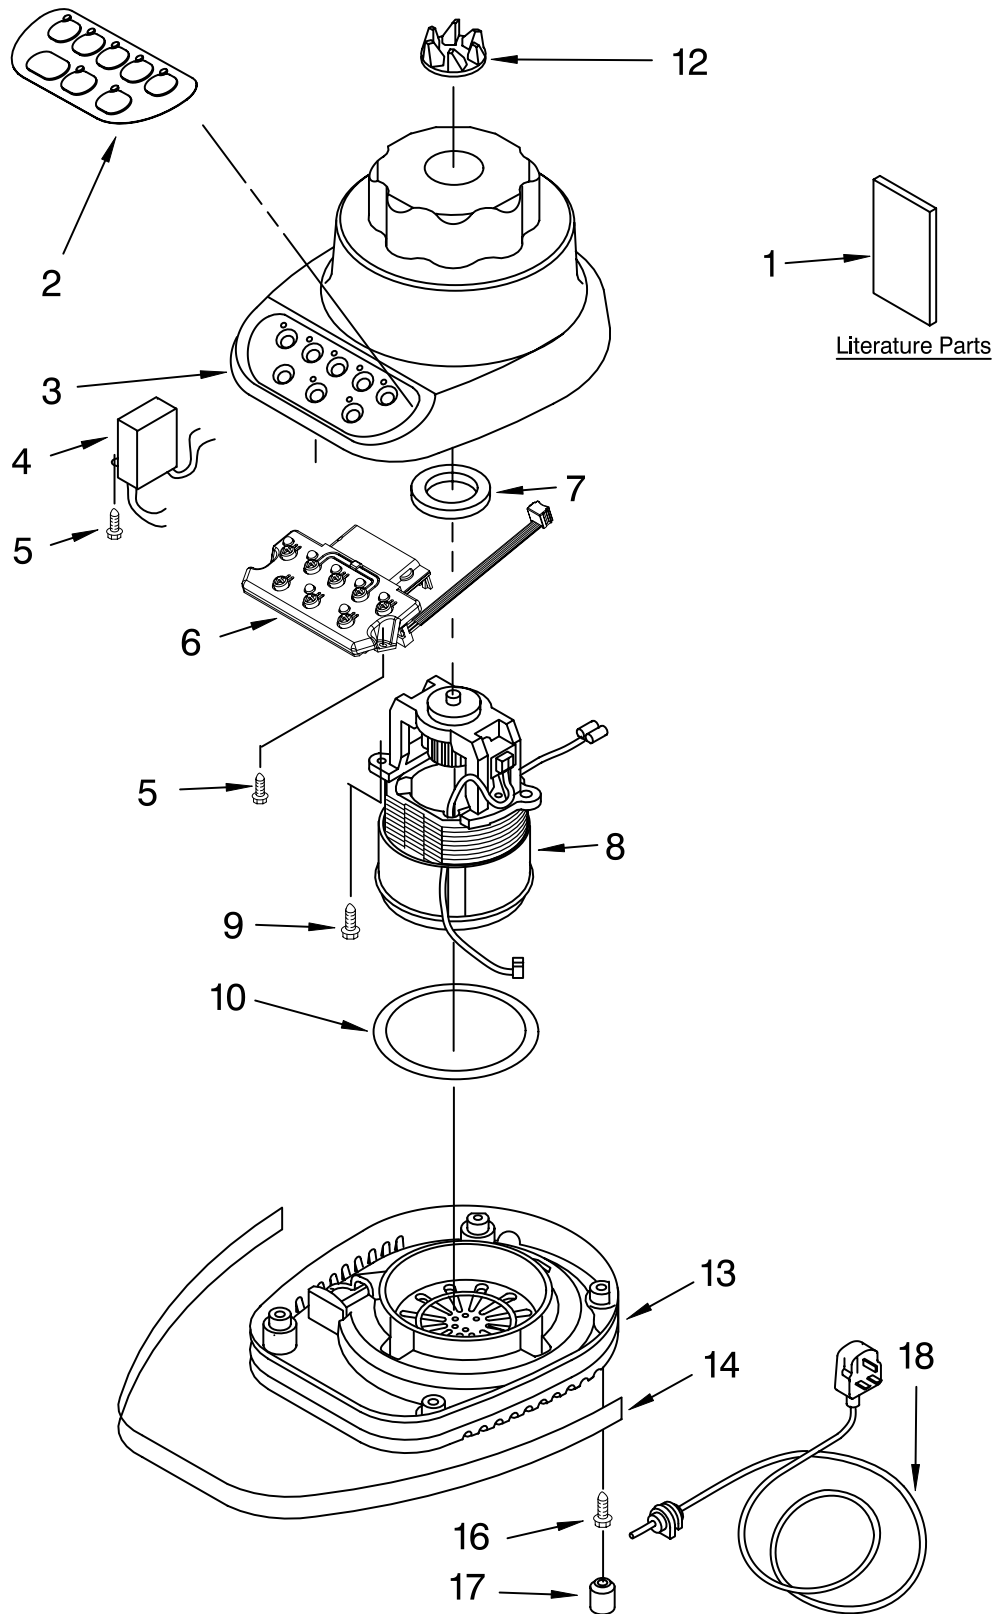

# UNIT PARTS

For Variations Of Model: 5KSB52E\_5

FOR ORDERING INFORMATION REFER TO PARTS PRICE LIST

# UNIT PARTS

For Variations Of Model: 5KSB52E\_\_5

Illus. No.	Part No.	DESCRIPTION
1		Literature
	9709310	Use & Care Guide
	8212373	Repair Parts List
2	9704296	Overlay, Switch
3		Housing, Upper
	9706989	White
	9706993	Onyx Black
	9706991	Cobalt Blue
	9706994	Majestic Yellow
	9706996	Imperial Grey
	9706995	Empire Red
	9706990	Almond Creme
	9706900	Chrome
	9707544	Tangerine
	9706901	Brushed Nickel
	W10200340	Pearl Metallic
	W10223067	Caviar
4	9704299	EMI Filter
5	W10068250	Screw
6	9706613	Board, Control (230V)
7	3184398	Seal, Motor
8	9706760	Motor (240V)
9	3400062	Screw
10	9701904	O-Ring
12	9704230	Coupling, Drive
13		Base
	9706718	White
	9706722	Onyx Black
	9706720	Cobalt Blue
	9706723	Majestic Yellow
	9706722	Imperial Grey
	9706724	Empire Red
	9706719	Almond Creme
	9707547	Tangerine
14	9704295	Band, Trim
16	3184608	Screw
17	115792	Foot, Rubber
18		Power Cord
	9707864	White
	9707865	Black

# ATTACHMENT PARTS

For Variations Of Model: 5KSB52E\_\_5

Illus. No.	Part No.	DESCRIPTION	
1		Lid And Cap	
	9707909	White	
	9707911	Onyx Black	
	9707913	Cobalt Blue	
	9707915	Majestic Yellow	
	9707912	Empire Red	
	9707910	Almond Creme	
2		Jar	
	9704200	Clear Glass	
	3	9707580	Dome & Blade Assy
		9704204	Seal, Insert
	5		Collar
		9704251	White
		9704253	Onyx Black
		9704255	Cobalt Blue
		9704257	Majestic Yellow
		9704254	Empire Red
9704252		Almond Creme	
9707551		Tangerine	
6		Upper Assembly, Complete	
	9707581	White	
	9707587	Onyx Black	
	9707584	Cobalt Blue	
	9707586	Majestic Yellow	
	9707583	Empire Red	
	9707582	Almond Creme	
	9707947	Tangerine	