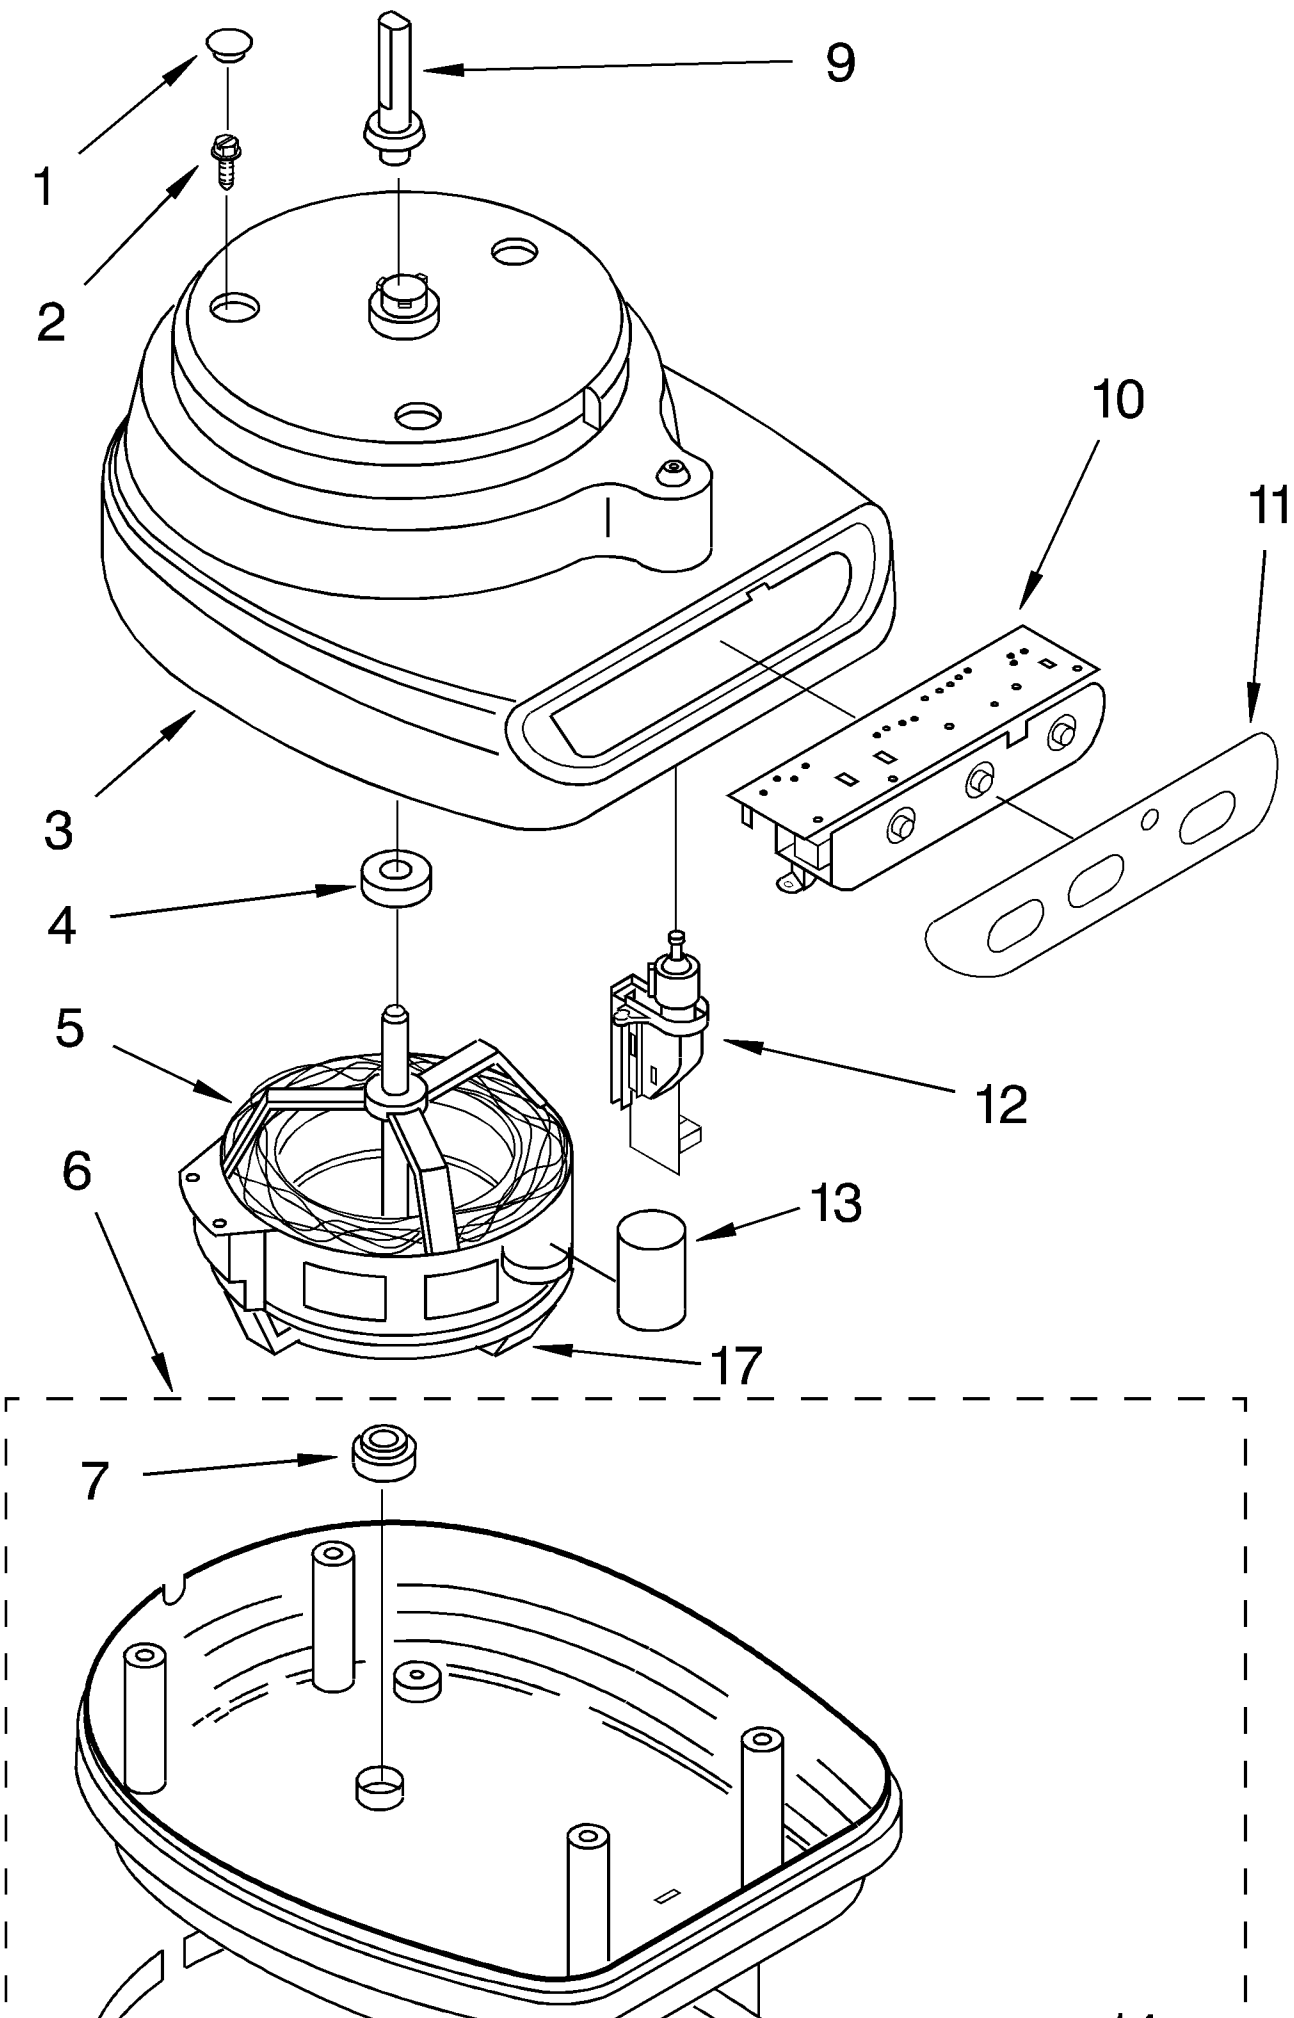

----- Manual continues below -----

MOTOR AND HOUSING PARTS

For Model: KFP450WH

KitchenAid®

1	4176277	Protector, Screw
2	4176298	Screw, 6 X 12.7
3	4176377	Housing, Motor
4	4176380	Ring, Motor
5	4176462	Motor
6	4176463	Base W/Feet
7	4176300	Pad, Motor Vibration
8	4176464	Foot, Clear
9	4176461	Sleeve, Motor Shaft
10	4176389	Switch, On-Off Pulse Panel
11	4176465	Overlay, Front Panel
12	4176379	Microswitch Assembly
13	4176291	Capacitor
14	4176466	Trim Band
15	4176400	Screw
16	4176386	Power Cord
17	4176378	Motor Relay

LITERATURE PARTS

LIT9704007	Manual, Owners
LIT4176959	Repair Parts List

ATTACHMENT PARTS

For Model: KFP450WH

1	4176390	Spatula
2	4176391	Disc, Slicing 2mm & Grating 4mm
3	4176394	Mini Blade
4	4176467	Drive Stem
5	4176469	Blade, Stainless Steel
6	4176395	Pusher
7	4176468	Lid
8	4176397	Bowl, Mini
9	4176471	Safety Pin Assembly
11	4176470	Bowl, 7-Cup
12	4176473	Cover, Bowl Handle
13	4176472	Citrus Press Asm.
14	4176532	Arm, Juicer
15	4176533	Large Cone, Juicer
16	4176534	Small Cone, Juicer
17	4176535	Hinge, Juicer
18	4176536	Basket, Juicer