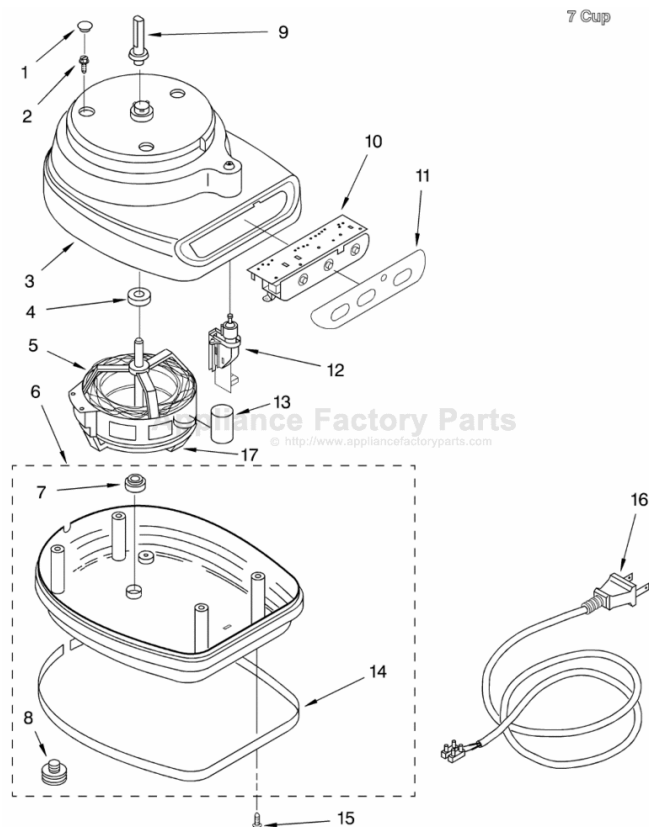

[Find Your KITCHENAID Small Appliance Parts - Select From 538 Models](#)

----- Manual continues below -----