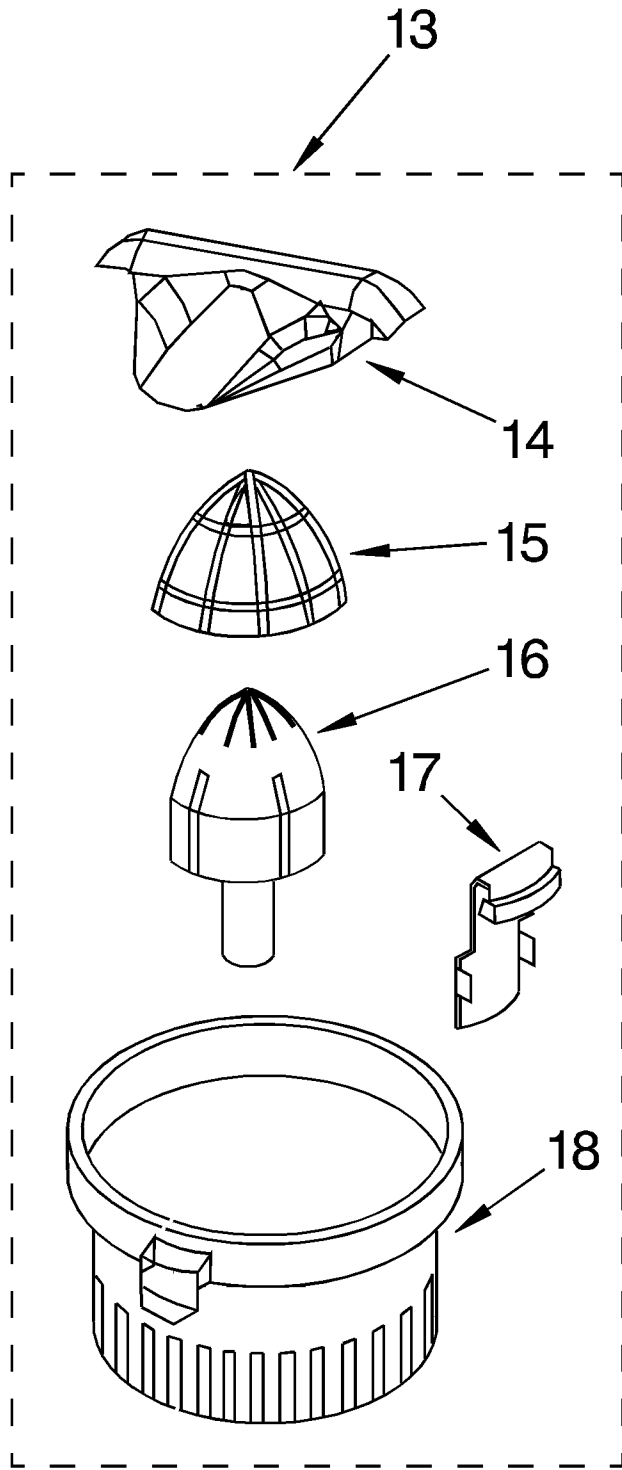

----- Manual continues below -----

MOTOR AND HOUSING PARTS

For Model: KFP450WH

KitchenAid®

1	4176277	Protector, Screw
2	4176298	Screw, 6 X 12.7
3	4176377	Housing, Motor
4	4176380	Ring, Motor
5	4176462	Motor
6	4176463	Base W/Feet
7	4176300	Pad, Motor Vibration
8	4176464	Foot, Clear
9	4176461	Sleeve, Motor Shaft
10	4176389	Switch, On-Off Pulse Panel
11	4176465	Overlay, Front Panel
12	4176379	Microswitch Assembly
13	4176291	Capacitor
14	4176466	Trim Band
15	4176400	Screw
16	4176386	Power Cord
17	4176378	Motor Relay

LITERATURE PARTS

LIT9704007	Manual, Owners
LIT4176959	Repair Parts List

ATTACHMENT PARTS

For Model: KFP450WH

1	4176390	Spatula
2	4176391	Disc, Slicing 2mm & Grating 4mm
3	4176394	Mini Blade
4	4176467	Drive Stem
5	4176469	Blade, Stainless Steel
6	4176395	Pusher
7	4176468	Lid
8	4176397	Bowl, Mini
9	4176471	Safety Pin Assembly
11	4176470	Bowl, 7-Cup
12	4176473	Cover, Bowl Handle
13	4176472	Citrus Press Asm.
14	4176532	Arm, Juicer
15	4176533	Large Cone, Juicer
16	4176534	Small Cone, Juicer
17	4176535	Hinge, Juicer
18	4176536	Basket, Juicer