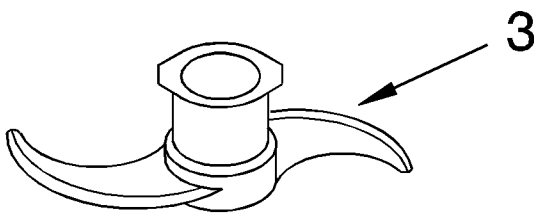

ATTACHMENT PARTS

For Model: KFP450WH