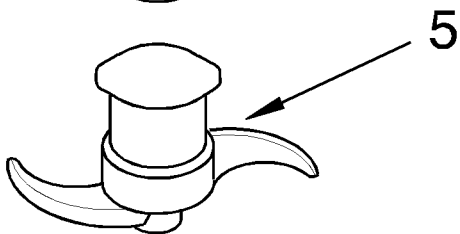

ATTACHMENT PARTS

For Model: KFP450WH