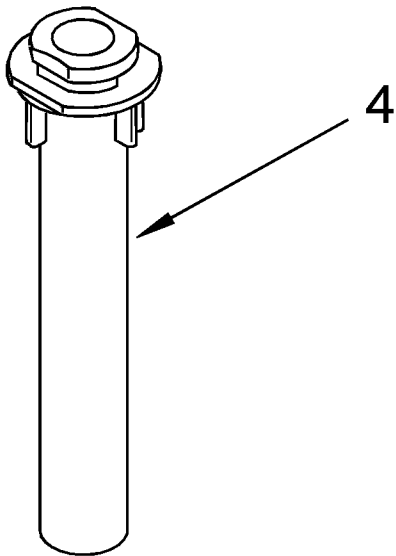

----- Manual continues below -----

MOTOR AND HOUSING PARTS

For Model: KFP450WH

KitchenAid®

1	4176277	Protector, Screw
2	4176298	Screw, 6 X 12.7
3	4176377	Housing, Motor
4	4176380	Ring, Motor
5	4176462	Motor
6	4176463	Base W/Feet
7	4176300	Pad, Motor Vibration
8	4176464	Foot, Clear
9	4176461	Sleeve, Motor Shaft
10	4176389	Switch, On-Off Pulse Panel
11	4176465	Overlay, Front Panel
12	4176379	Microswitch Assembly
13	4176291	Capacitor
14	4176466	Trim Band
15	4176400	Screw
16	4176386	Power Cord
17	4176378	Motor Relay

LITERATURE PARTS

LIT9704007	Manual, Owners
LIT4176959	Repair Parts List

ATTACHMENT PARTS

For Model: KFP450WH

1	4176390	Spatula
2	4176391	Disc, Slicing 2mm & Grating 4mm
3	4176394	Mini Blade
4	4176467	Drive Stem
5	4176469	Blade, Stainless Steel
6	4176395	Pusher
7	4176468	Lid
8	4176397	Bowl, Mini
9	4176471	Safety Pin Assembly
11	4176470	Bowl, 7-Cup
12	4176473	Cover, Bowl Handle
13	4176472	Citrus Press Asm.
14	4176532	Arm, Juicer
15	4176533	Large Cone, Juicer
16	4176534	Small Cone, Juicer
17	4176535	Hinge, Juicer
18	4176536	Basket, Juicer