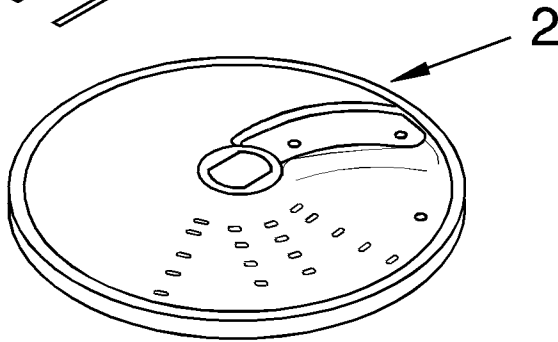

ATTACHMENT PARTS

For Model: KFP450WH