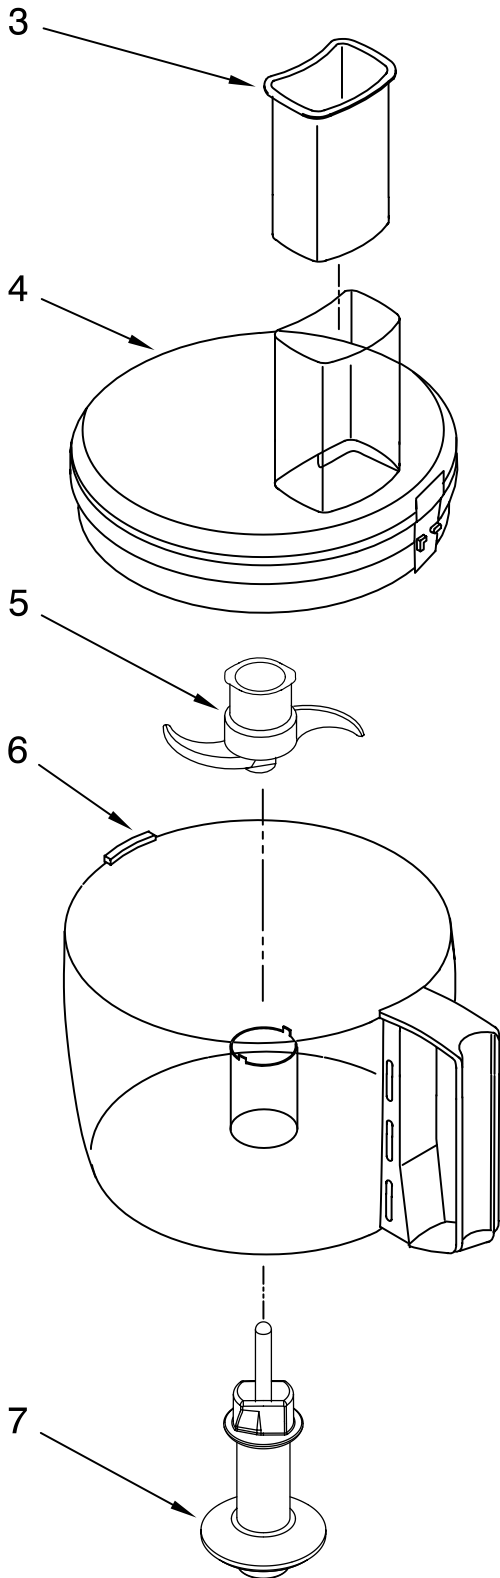

[Find Your KITCHENAID Small Appliance Parts - Select From 538 Models](#)

----- Manual continues below -----

PARTS LIST

for

KitchenAid®

7-CUP FOOD PROCESSOR

MODELS:

KFP715WH0 (White)
KFP715ER0 (Empire Red)
KFP715OB0 (Onyx Black)
KFP715BW0 (Blue Willow)

Illus. No.	Part No.	DESCRIPTION
1		Literature Parts
	8212299	Use & Care Guide Trilingual
	W10139214	Repair Parts List
2	8211816	Sleeve, Motor Shaft
3	8211817	Seal, Oil
4		Housing, Motor
	8211805	White
	8211807	Empire Red
	8211809	Onyx Black
	8212297	Blue Willow
5	8211610	Clamp, Cable
6	8211871	Screw, Clamp
7	8212318	Motor
8	8212319	Grommet, Motor
9		Base, Housing
	8211801	White
	8211802	Empire Red
	8211804	Onyx Black
	8212296	Blue Willow
10		Cover, Screw
	8212298	White
	8212311	Empire Red
	8212313	Onyx Black
	8212310	Blue Willow
11	8211811	Screw, Motor Locking
12	8211878	Cover, Switch
13	8211884	Bezel, Switch Panel
14	8211887	Seal, Switch Panel
15	8211870	Screw, Torx
16	8211812	Screw, Switch Panel
17	8211876	Nameplate
18	8211608	Capacitor
19	8211879	Relay & Switch Assembly
20	8211772	Foot, Black
21		Cord, Power
	8211885	Black
	8211886	White

FOR ORDERING INFORMATION REFER TO PARTS PRICE LIST

ATTACHMENT PARTS

FOR MODELS: KFP715_0

Illus. No.	Part No.	DESCRIPTION
1	8211760	Spatula
2	8211897	Disc, Slicing 2mm & Grating 4mm
3		Pusher, Food
	8211892	White
	8211893	Empire Red
	8211894	Onyx Black
	8212315	Blue Willow
4	8211891	Cover, Work Bowl
5	8211903	Blade, Multi
6		Bowl, Work
	8211906	White
	8211907	Empire Red
	8211908	Onyx Black
	8212314	Blue Willow
7	8211900	Adapter, Shaft & Disc