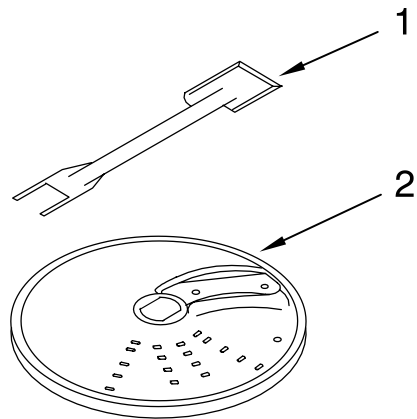

Illus. No.	Part No.	DESCRIPTION
1		Literature Parts
	8212299	Use & Care Guide Trilingual
	W10139214	Repair Parts List
2	8211816	Sleeve, Motor Shaft
3	8211817	Seal, Oil
4		Housing, Motor
	8211805	White
	8211807	Empire Red
	8211809	Onyx Black
	8212297	Blue Willow
5	8211610	Clamp, Cable
6	8211871	Screw, Clamp
7	8212318	Motor
8	8212319	Grommet, Motor
9		Base, Housing
	8211801	White
	8211802	Empire Red
	8211804	Onyx Black
	8212296	Blue Willow
10		Cover, Screw
	8212298	White
	8212311	Empire Red
	8212313	Onyx Black
	8212310	Blue Willow
11	8211811	Screw, Motor Locking
12	8211878	Cover, Switch
13	8211884	Bezel, Switch Panel
14	8211887	Seal, Switch Panel
15	8211870	Screw, Torx
16	8211812	Screw, Switch Panel
17	8211876	Nameplate
18	8211608	Capacitor
19	8211879	Relay & Switch Assembly
20	8211772	Foot, Black
21		Cord, Power
	8211885	Black
	8211886	White

FOR ORDERING INFORMATION REFER TO PARTS PRICE LIST

ATTACHMENT PARTS

FOR MODELS: KFP715_0

Illus. No.	Part No.	DESCRIPTION
1	8211760	Spatula
2	8211897	Disc, Slicing 2mm & Grating 4mm
3		Pusher, Food
	8211892	White
	8211893	Empire Red
	8211894	Onyx Black
	8212315	Blue Willow
4	8211891	Cover, Work Bowl
5	8211903	Blade, Multi
6		Bowl, Work
	8211906	White
	8211907	Empire Red
	8211908	Onyx Black
	8212314	Blue Willow
7	8211900	Adapter, Shaft & Disc