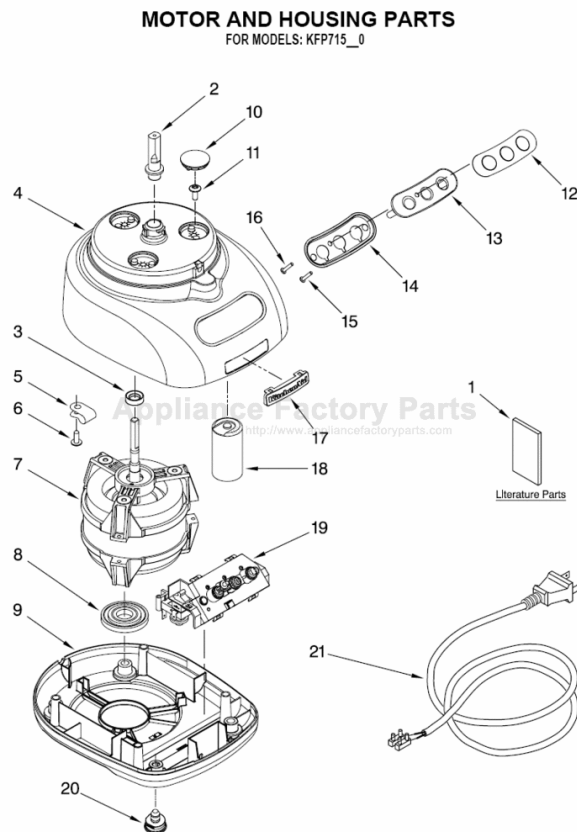

[Find Your KITCHENAID Small Appliance Parts - Select From 538 Models](#)

----- Manual continues below -----

PARTS LIST

for

KitchenAid®

7-CUP FOOD PROCESSOR

MODELS:

KFP715WH0 (White)
KFP715ER0 (Empire Red)
KFP715OB0 (Onyx Black)
KFP715BW0 (Blue Willow)

Illus. No.	Part No.	DESCRIPTION
1		Literature Parts
	8212299	Use & Care Guide Trilingual
	W10139214	Repair Parts List
2	8211816	Sleeve, Motor Shaft
3	8211817	Seal, Oil
4		Housing, Motor
	8211805	White
	8211807	Empire Red
	8211809	Onyx Black
	8212297	Blue Willow
5	8211610	Clamp, Cable
6	8211871	Screw, Clamp
7	8212318	Motor
8	8212319	Grommet, Motor
9		Base, Housing
	8211801	White
	8211802	Empire Red
	8211804	Onyx Black
	8212296	Blue Willow
10		Cover, Screw
	8212298	White
	8212311	Empire Red
	8212313	Onyx Black
	8212310	Blue Willow
11	8211811	Screw, Motor Locking
12	8211878	Cover, Switch
13	8211884	Bezel, Switch Panel
14	8211887	Seal, Switch Panel
15	8211870	Screw, Torx
16	8211812	Screw, Switch Panel
17	8211876	Nameplate
18	8211608	Capacitor
19	8211879	Relay & Switch Assembly
20	8211772	Foot, Black
21		Cord, Power
	8211885	Black
	8211886	White

FOR ORDERING INFORMATION REFER TO PARTS PRICE LIST

ATTACHMENT PARTS

FOR MODELS: KFP715_0

Illus. No.	Part No.	DESCRIPTION
1	8211760	Spatula
2	8211897	Disc, Slicing 2mm & Grating 4mm
3		Pusher, Food
	8211892	White
	8211893	Empire Red
	8211894	Onyx Black
	8212315	Blue Willow
4	8211891	Cover, Work Bowl
5	8211903	Blade, Multi
6		Bowl, Work
	8211906	White
	8211907	Empire Red
	8211908	Onyx Black
	8212314	Blue Willow
7	8211900	Adapter, Shaft & Disc