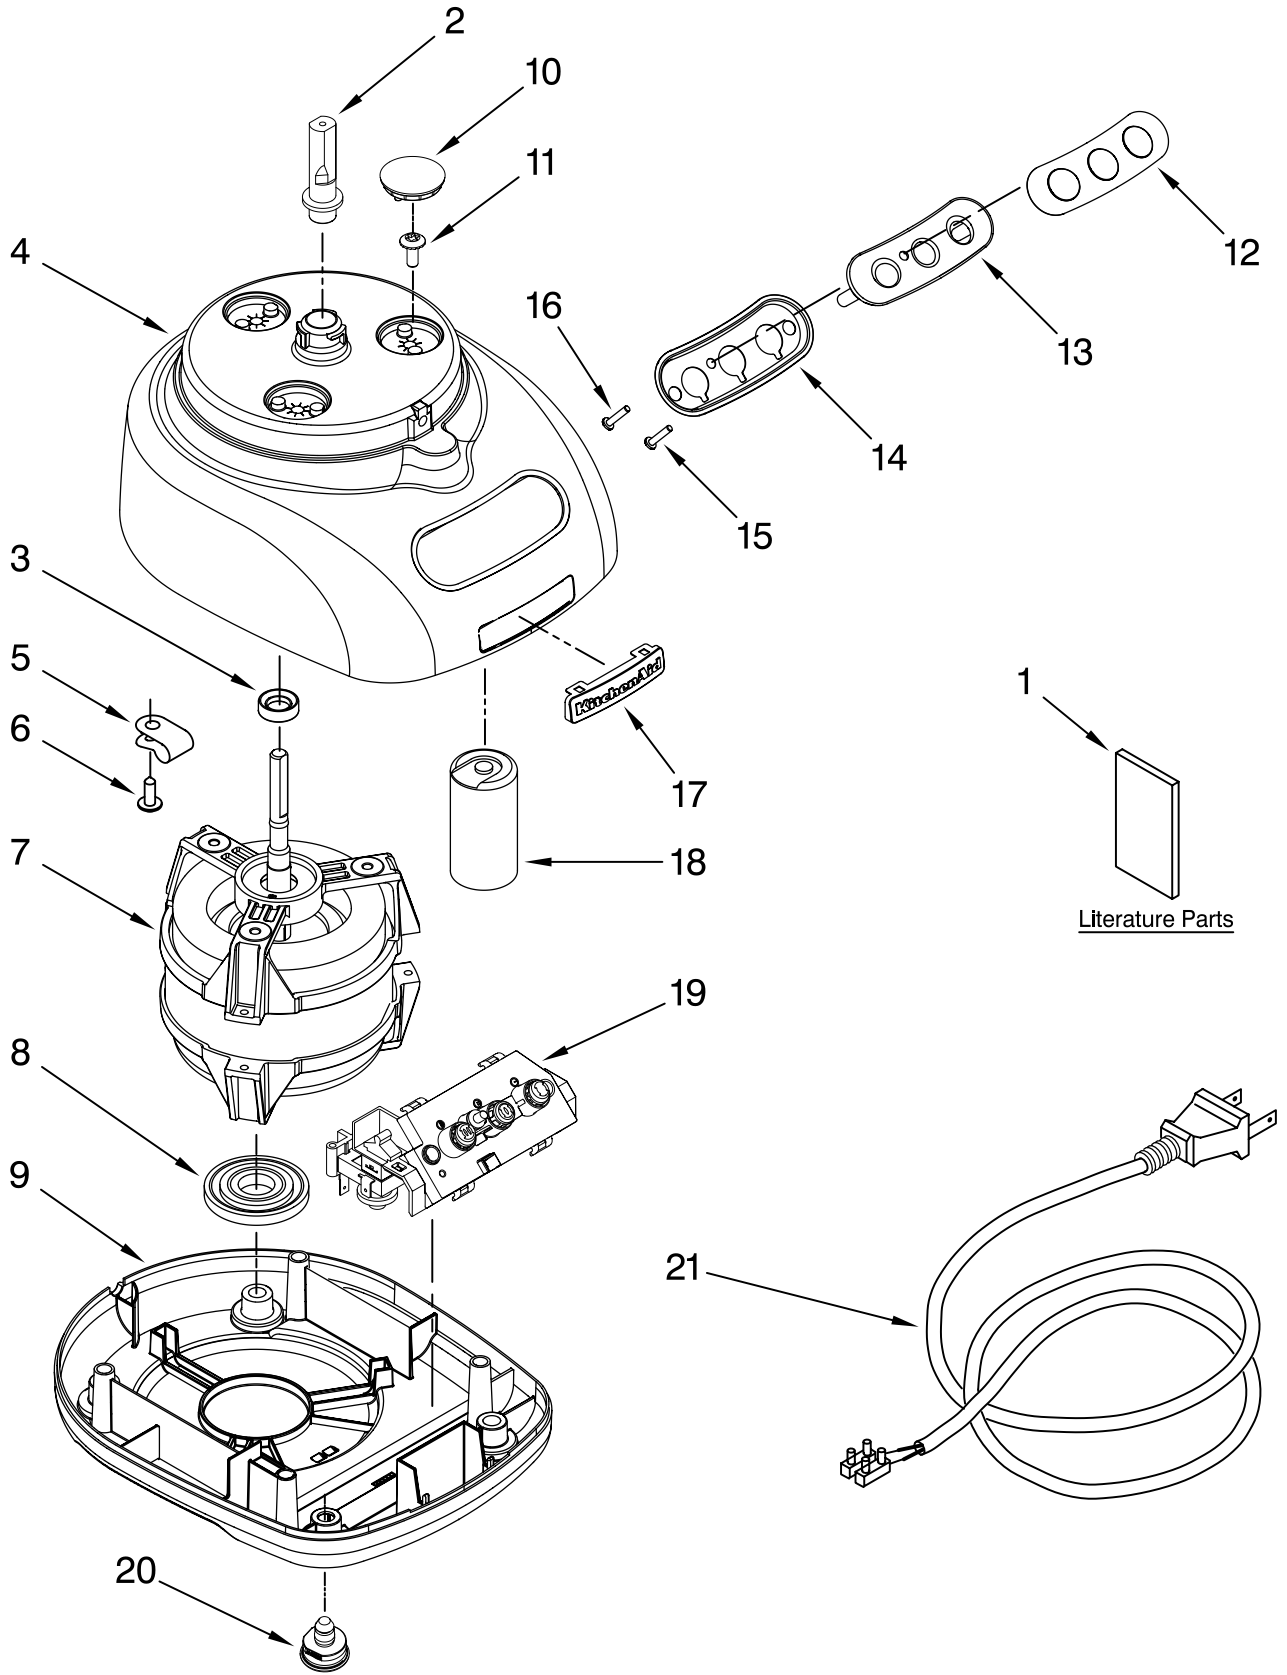

MOTOR AND HOUSING PARTS

FOR MODELS: KFP715_0

FOR ORDERING INFORMATION REFER TO PARTS PRICE LIST

MOTOR AND HOUSING PARTS

FOR MODELS: KFP715__0

Illus. No.	Part No.	DESCRIPTION
1		Literature Parts
	8212299	Use & Care Guide Trilingual
	W10139214	Repair Parts List
2	8211816	Sleeve, Motor Shaft
3	8211817	Seal, Oil
4		Housing, Motor
	8211805	White
	8211807	Empire Red
	8211809	Onyx Black
	8212297	Blue Willow
5	8211610	Clamp, Cable
6	8211871	Screw, Clamp
7	8212318	Motor
8	8212319	Grommet, Motor
9		Base, Housing
	8211801	White
	8211802	Empire Red
	8211804	Onyx Black
	8212296	Blue Willow
10		Cover, Screw
	8212298	White
	8212311	Empire Red
	8212313	Onyx Black
	8212310	Blue Willow
11	8211811	Screw, Motor Locking
12	8211878	Cover, Switch
13	8211884	Bezel, Switch Panel
14	8211887	Seal, Switch Panel
15	8211870	Screw, Torx
16	8211812	Screw, Switch Panel
17	8211876	Nameplate
18	8211608	Capacitor
19	8211879	Relay & Switch Assembly
20	8211772	Foot, Black
21		Cord, Power
	8211885	Black
	8211886	White

FOR ORDERING INFORMATION REFER TO PARTS PRICE LIST