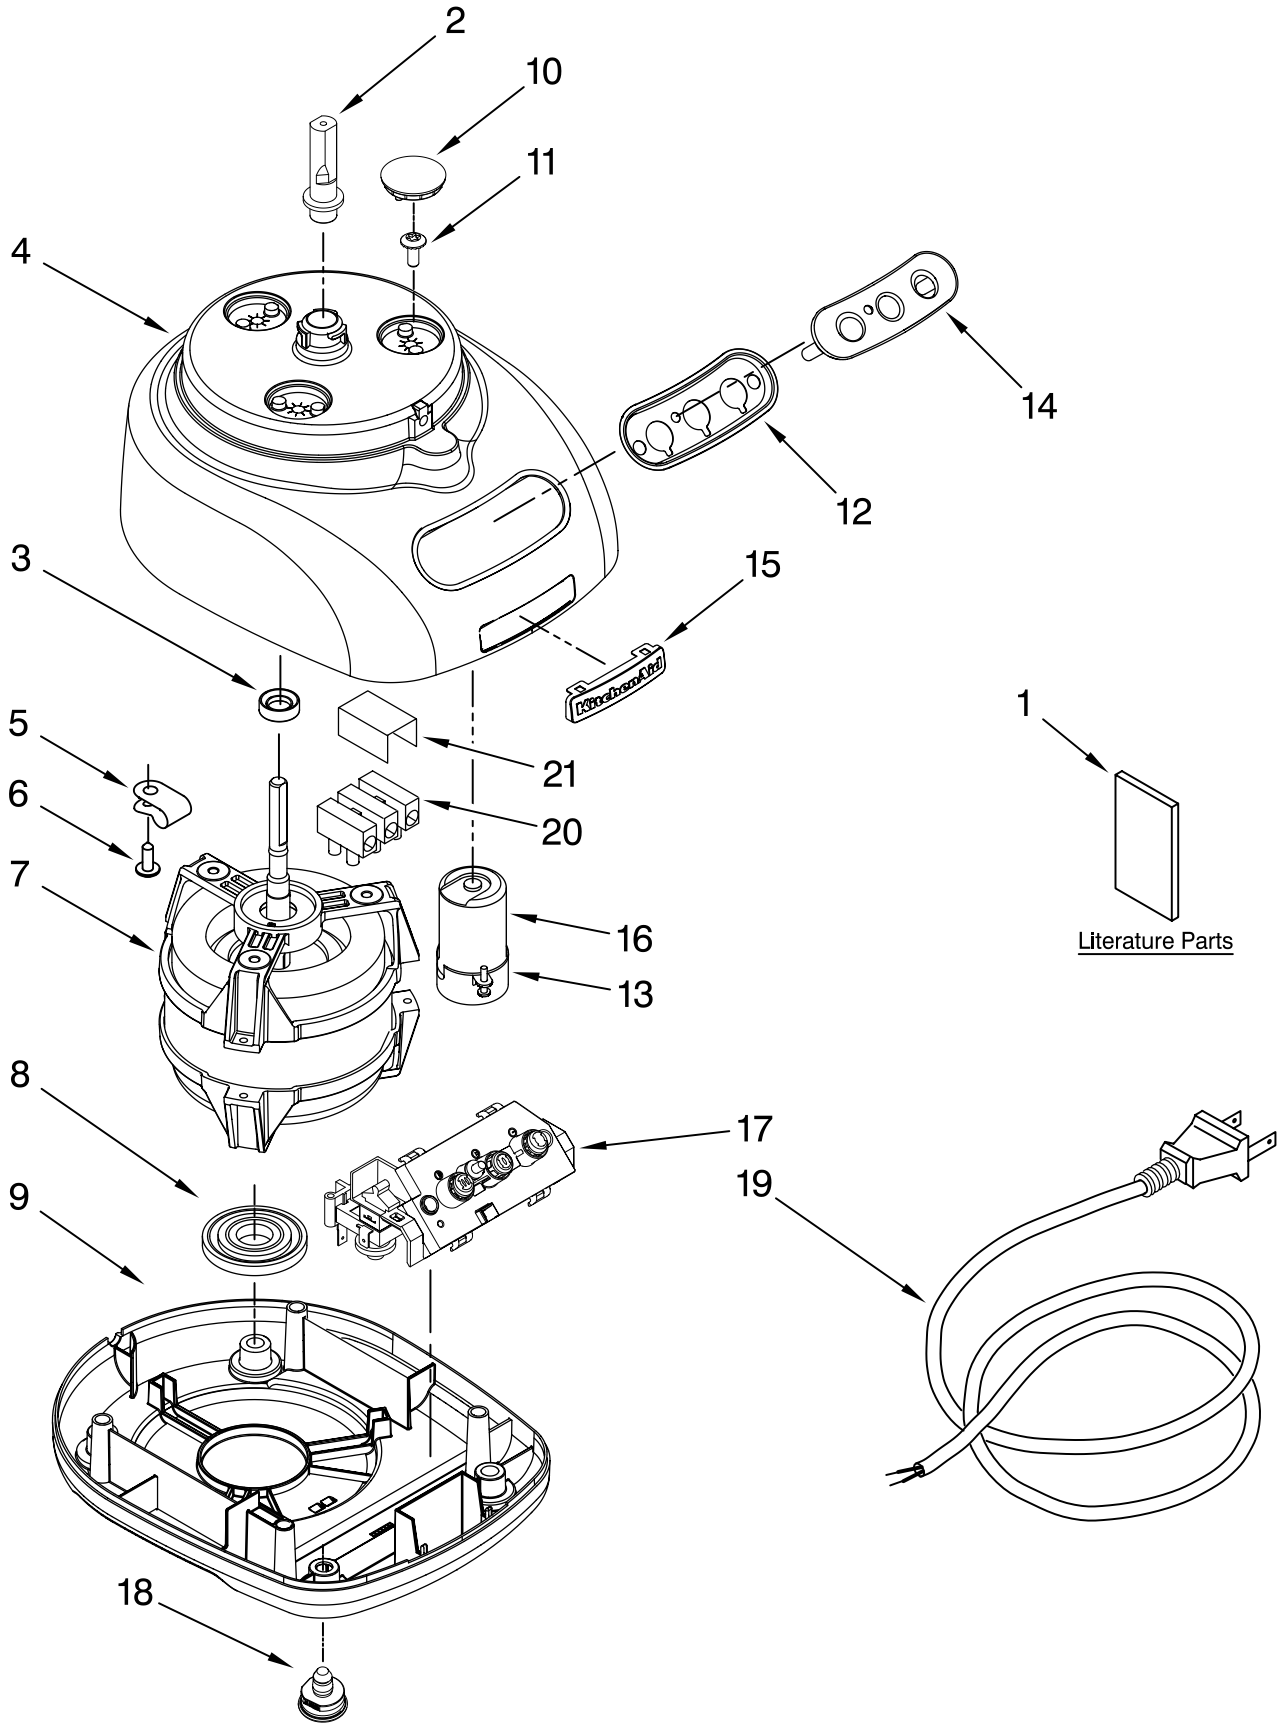

MOTOR AND HOUSING PARTS

For Models: KFP740_1, 4KFP740_1

FOR ORDERING INFORMATION REFER TO PARTS PRICE LIST