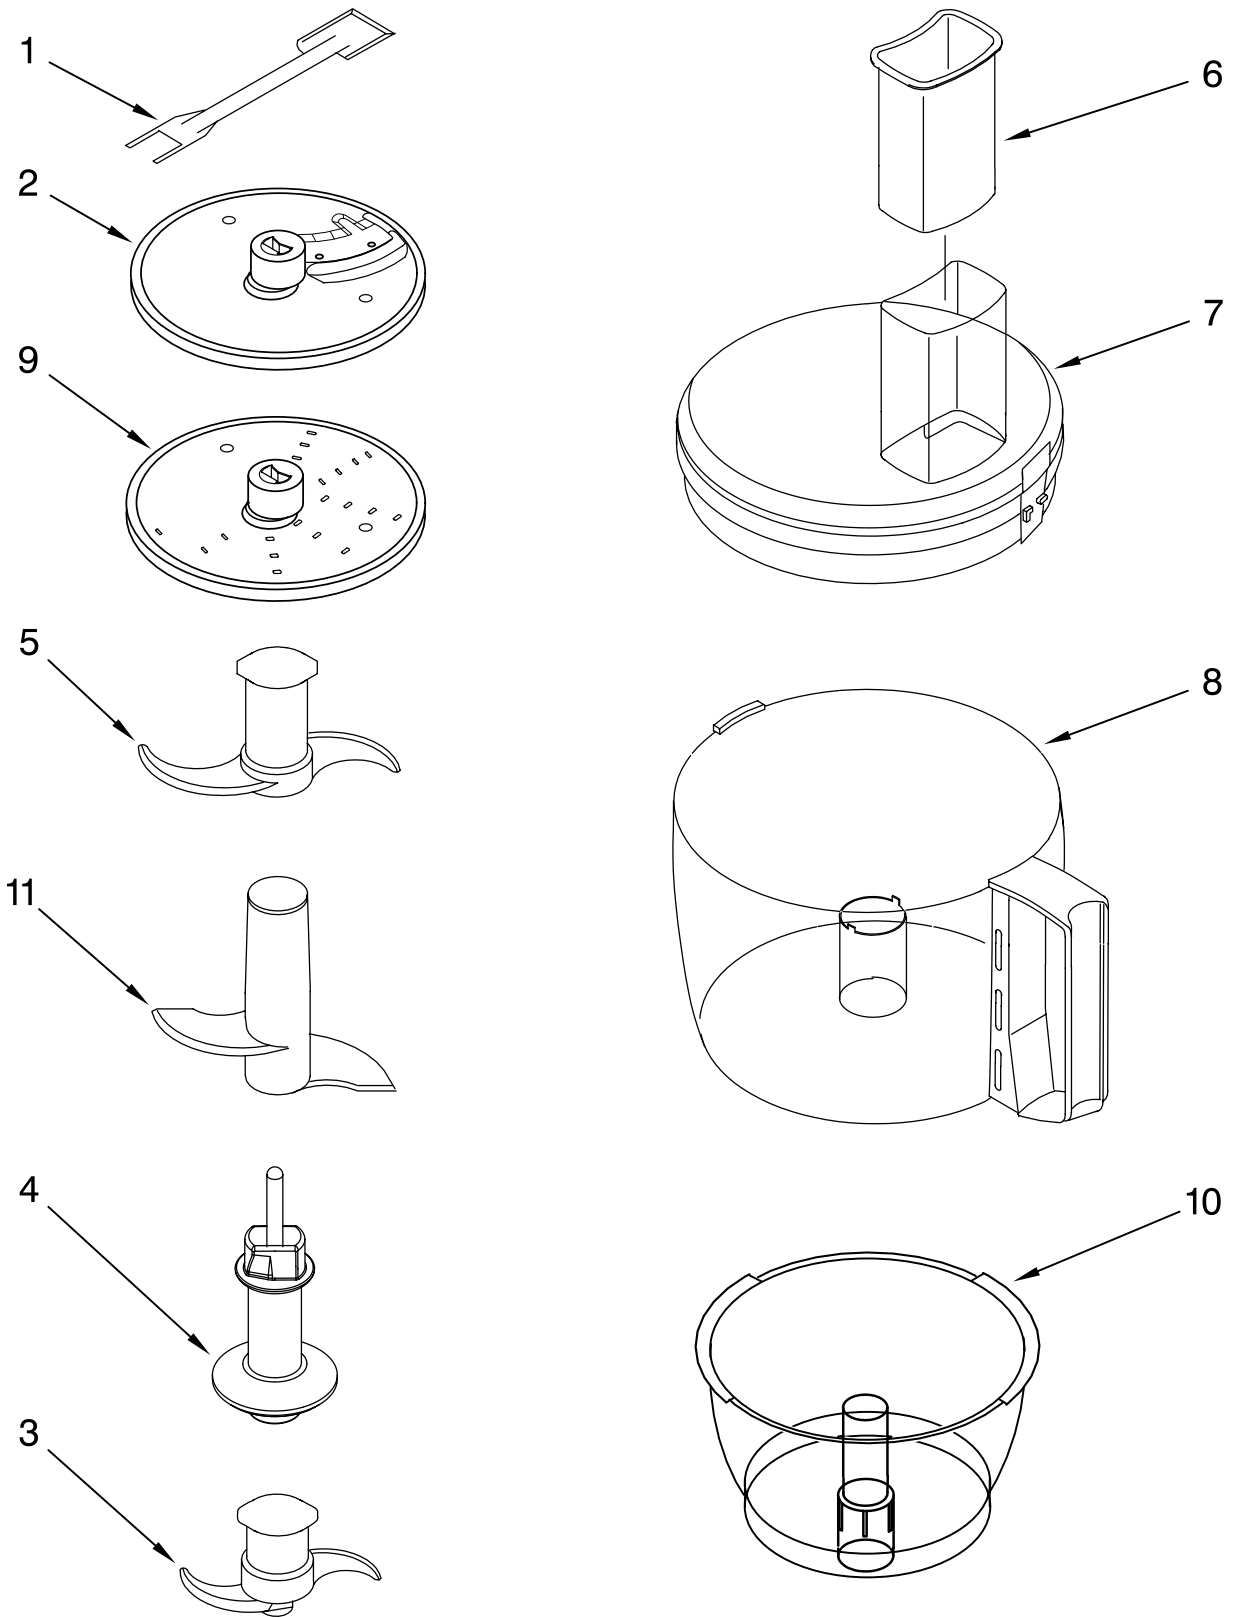

ATTACHMENT PARTS

For Models: KFP740__1, 4KFP740__1

FOR ORDERING INFORMATION REFER TO PARTS PRICE LIST

ATTACHMENT PARTS

For Models: KFP740__1, 4KFP740__1

Illus. No.	Part No.	DESCRIPTION
1	8211760	Spatula
2		Disc, Slicing
	8211929	2 mm
3	8212012	Mini Blade
4	8211858	Adapter, Shaft & Disc
5	8212013	Blade, Multipurpose
6	8212035	Pusher, Food
7	8212029	Cover, Work Bowl
8		Bowl, Work
	8211939	White
	8212044	Onyx Black
	W10159632	Empire Red
	W10159633	Gloss Cinnamon
	W10159634	Blue Willow
	W10159635	Buttercup
9		Disc, Shredding
	8211933	4 mm
10	8211926	Bowl, Mini
11	8212015	Blade, Dough

OPTIONAL PARTS NOT ILLUSTRATED

8212034	Accessory Box
8212025	Citrus Extractor
8211925	Whip, Egg (9-Cup)
8211927	Lid, Mini Bowl
8211928	Bowl, Chef's
	Disc, Slicing
8211930	4 mm
8211931	6 mm
	Disc, Shredding
8211932	2 mm
8211934	6 mm
8211935	Disc, Julienne
8211936	Disc, Grating
	Parmesan/Ice
8211937	Disc, Cutting
	French Fry
8211938	Rack, Disc

FOR ORDERING INFORMATION REFER TO PARTS PRICE LIST