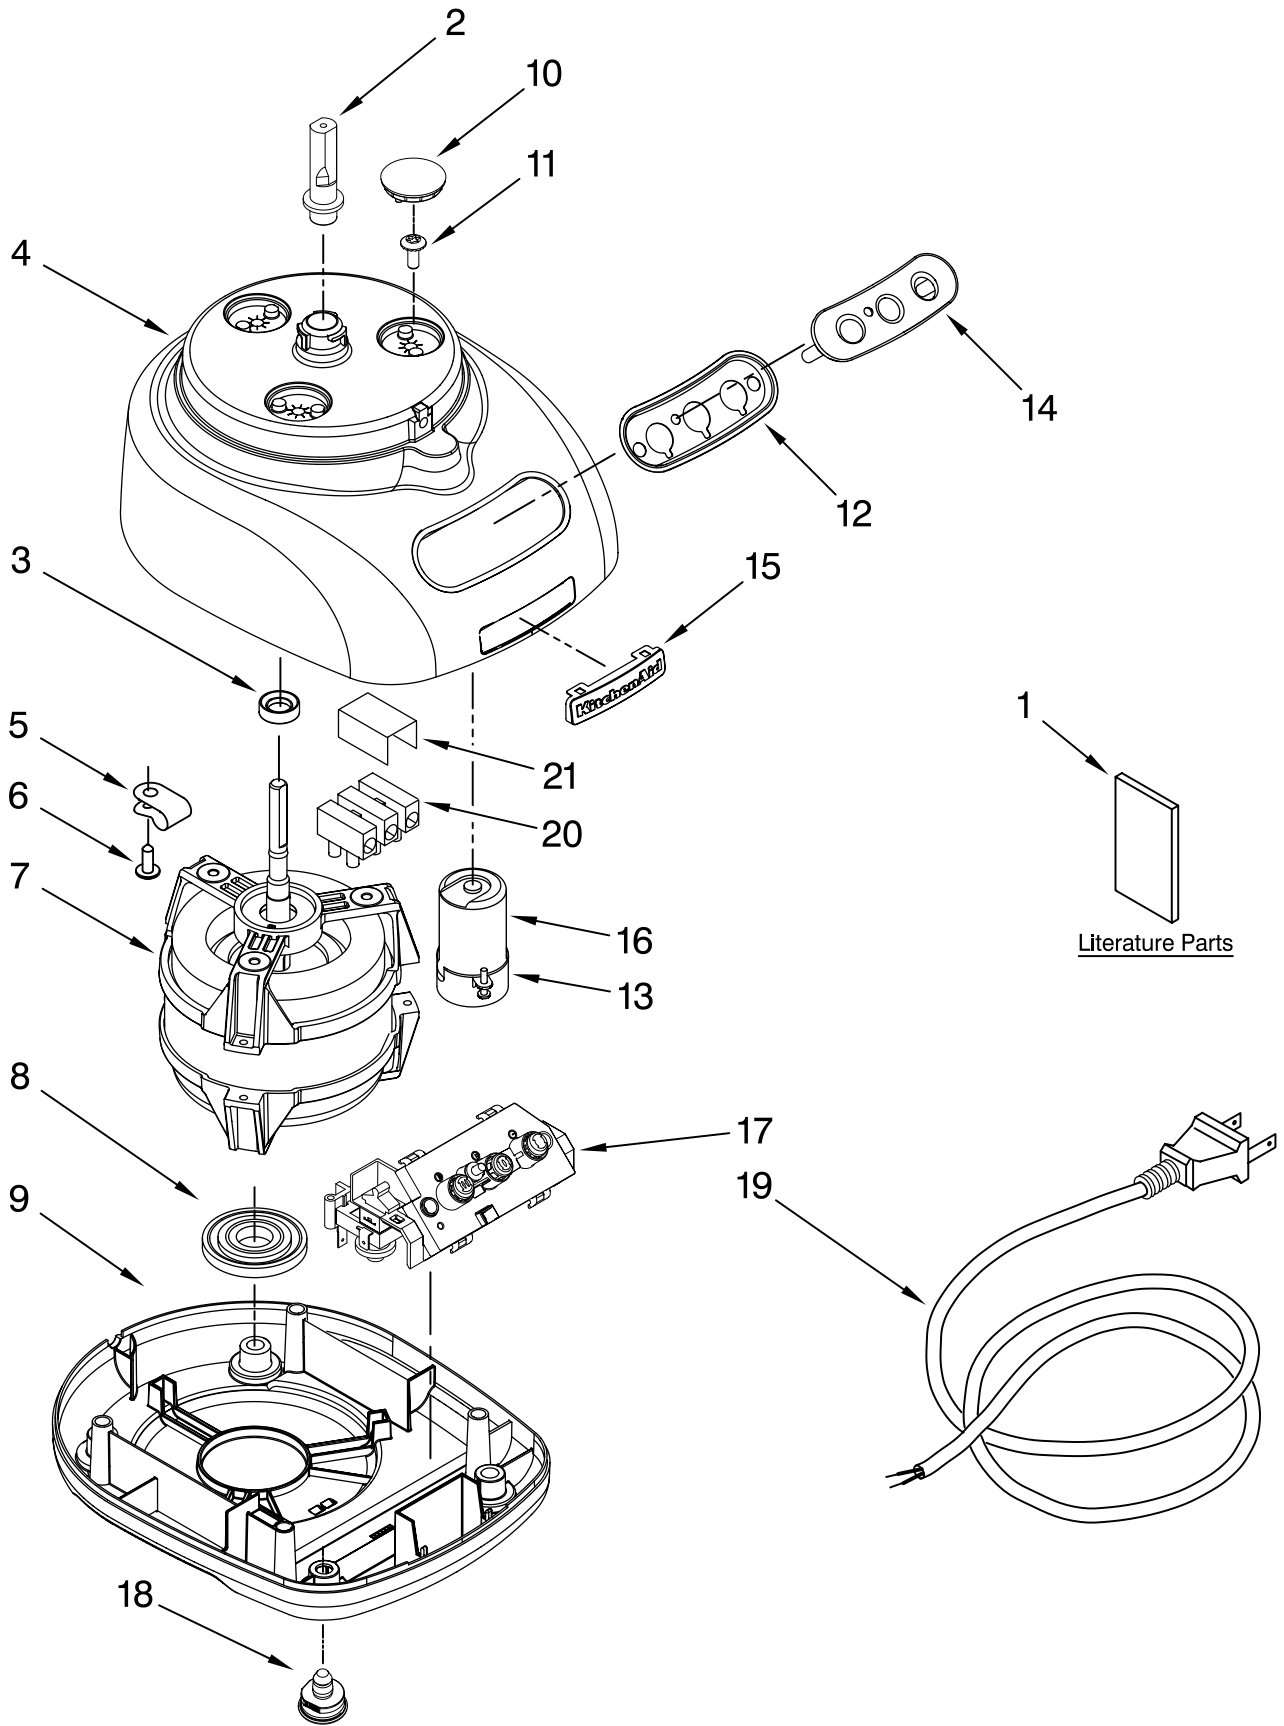

MOTOR AND HOUSING PARTS

For Models: KFP740_1, 4KFP740_1

FOR ORDERING INFORMATION REFER TO PARTS PRICE LIST