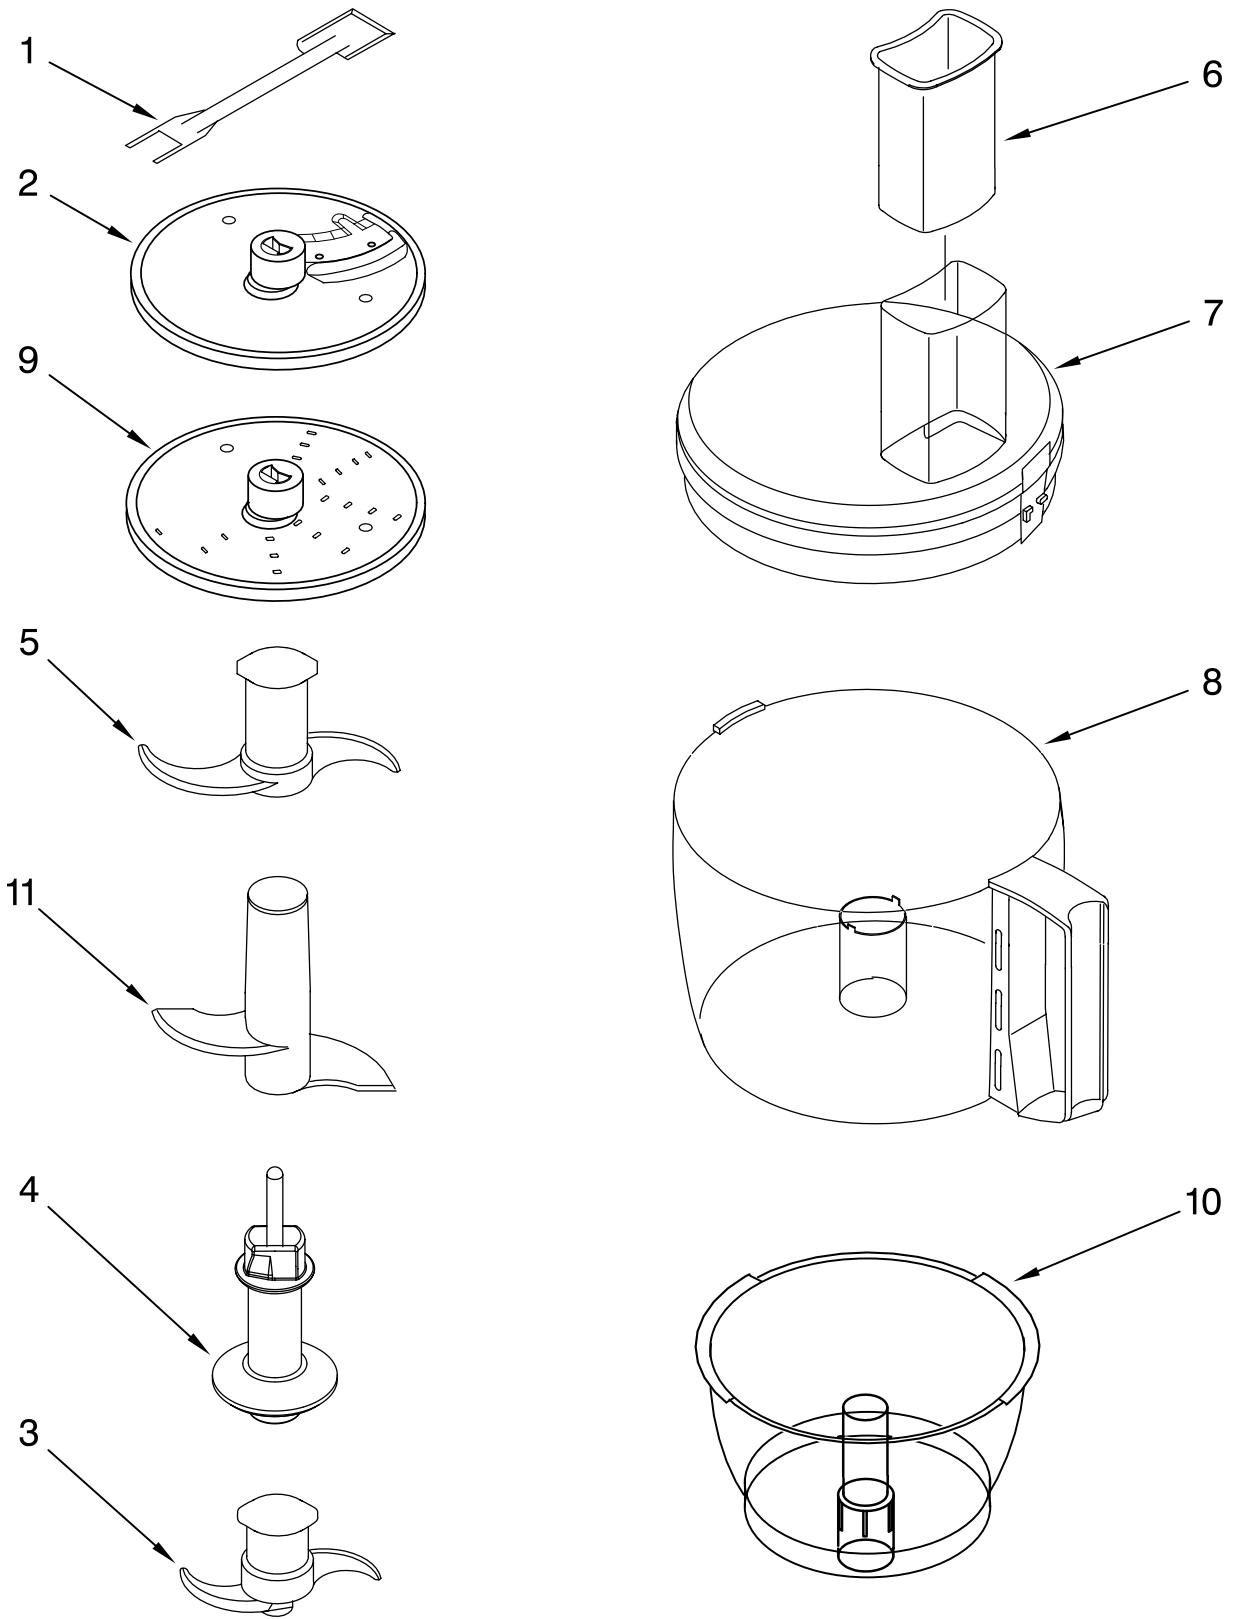

**FOR CUSTOMER SATISFACTION ALWAYS USE
FACTORY SPECIFICATION PARTS**

MOTOR AND HOUSING PARTS

For Models: KFP740_1, 4KFP740_1

FOR ORDERING INFORMATION REFER TO PARTS PRICE LIST

MOTOR AND HOUSING PARTS

For Models: KFP740__1, 4KFP740__1

Illus. No.	Part No.	DESCRIPTION
1		Literature Parts
	8212411	Use & Care, Trilin
	8212140	Repair Parts List
2	8211850	Sleeve, Motor Shaft
3	8211828	Seal, Oil
4		Housing, Motor
	8212184	White
	8212238	Onyx Black
	8212236	Empire Red
	8212285	Gloss Cinnamon
	8212284	Blue Willow
	W10159620	Buttercup
5	8211610	Clamp, Cable
6	8211731	Screw, Clamp
7	8212186	Motor, Sheet Metal
8	8212188	Grommet, Motor
9		Base, Housing
	8212183	White
	8212190	Onyx Black
	8212187	Empire Red
	8212283	Gloss Cinnamon
	8212282	Blue Willow
	W10159621	Buttercup
10		Cover, Screw
	8212185	White
	8212193	Onyx Black
	8212191	Empire Red
	8212287	Gloss Cinnamon
	8212286	Blue Willow
	W10159622	Buttercup
11	8211829	Screw, Motor Locking
12	8211848	Bezel, Switch Panel
13	8211607	Clip, Capacitor
14	8211847	Overlay, Panel Switch Assy
15	8211842	Nameplate
16	8211608	Capacitor
17	8212011	Relay & Switch Assembly
18		Foot
	8211844	White
	8211845	Black
19		Cord, Power
	8211856	White
	8211855	Black
20	8211605	Terminal Block
21	8211852	Cover, Terminal

FOR ORDERING INFORMATION REFER TO PARTS PRICE LIST

ATTACHMENT PARTS

For Models: KFP740__1, 4KFP740__1

FOR ORDERING INFORMATION REFER TO PARTS PRICE LIST

ATTACHMENT PARTS

For Models: KFP740__1, 4KFP740__1

Illus. No.	Part No.	DESCRIPTION
1	8211760	Spatula
2		Disc, Slicing
	8211929	2 mm
3	8212012	Mini Blade
4	8211858	Adapter, Shaft & Disc
5	8212013	Blade, Multipurpose
6	8212035	Pusher, Food
7	8212029	Cover, Work Bowl
8		Bowl, Work
	8211939	White
	8212044	Onyx Black
	W10159632	Empire Red
	W10159633	Gloss Cinnamon
	W10159634	Blue Willow
	W10159635	Buttercup
9		Disc, Shredding
	8211933	4 mm
10	8211926	Bowl, Mini
11	8212015	Blade, Dough