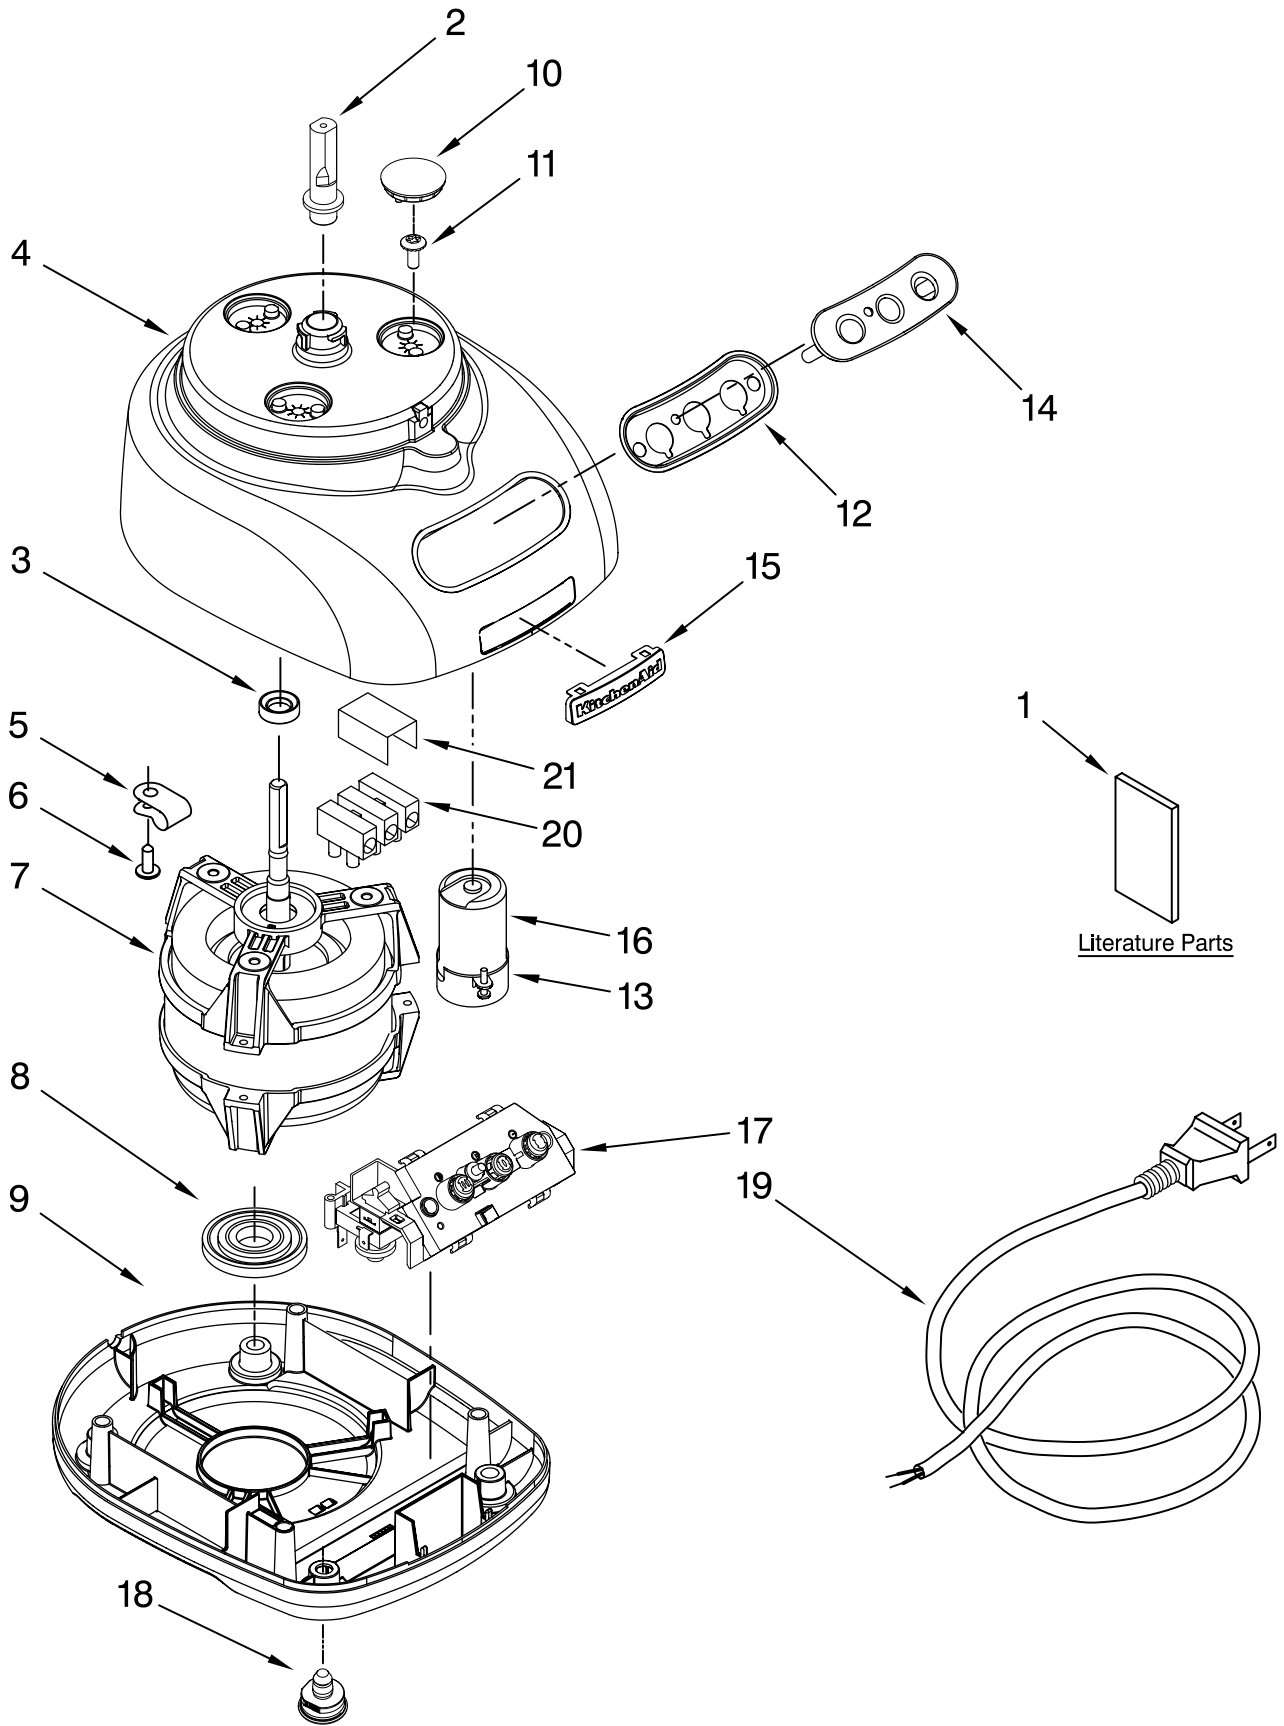

MOTOR AND HOUSING PARTS

For Models: KFP740_1, 4KFP740_1

Literature Parts

FOR ORDERING INFORMATION REFER TO PARTS PRICE LIST