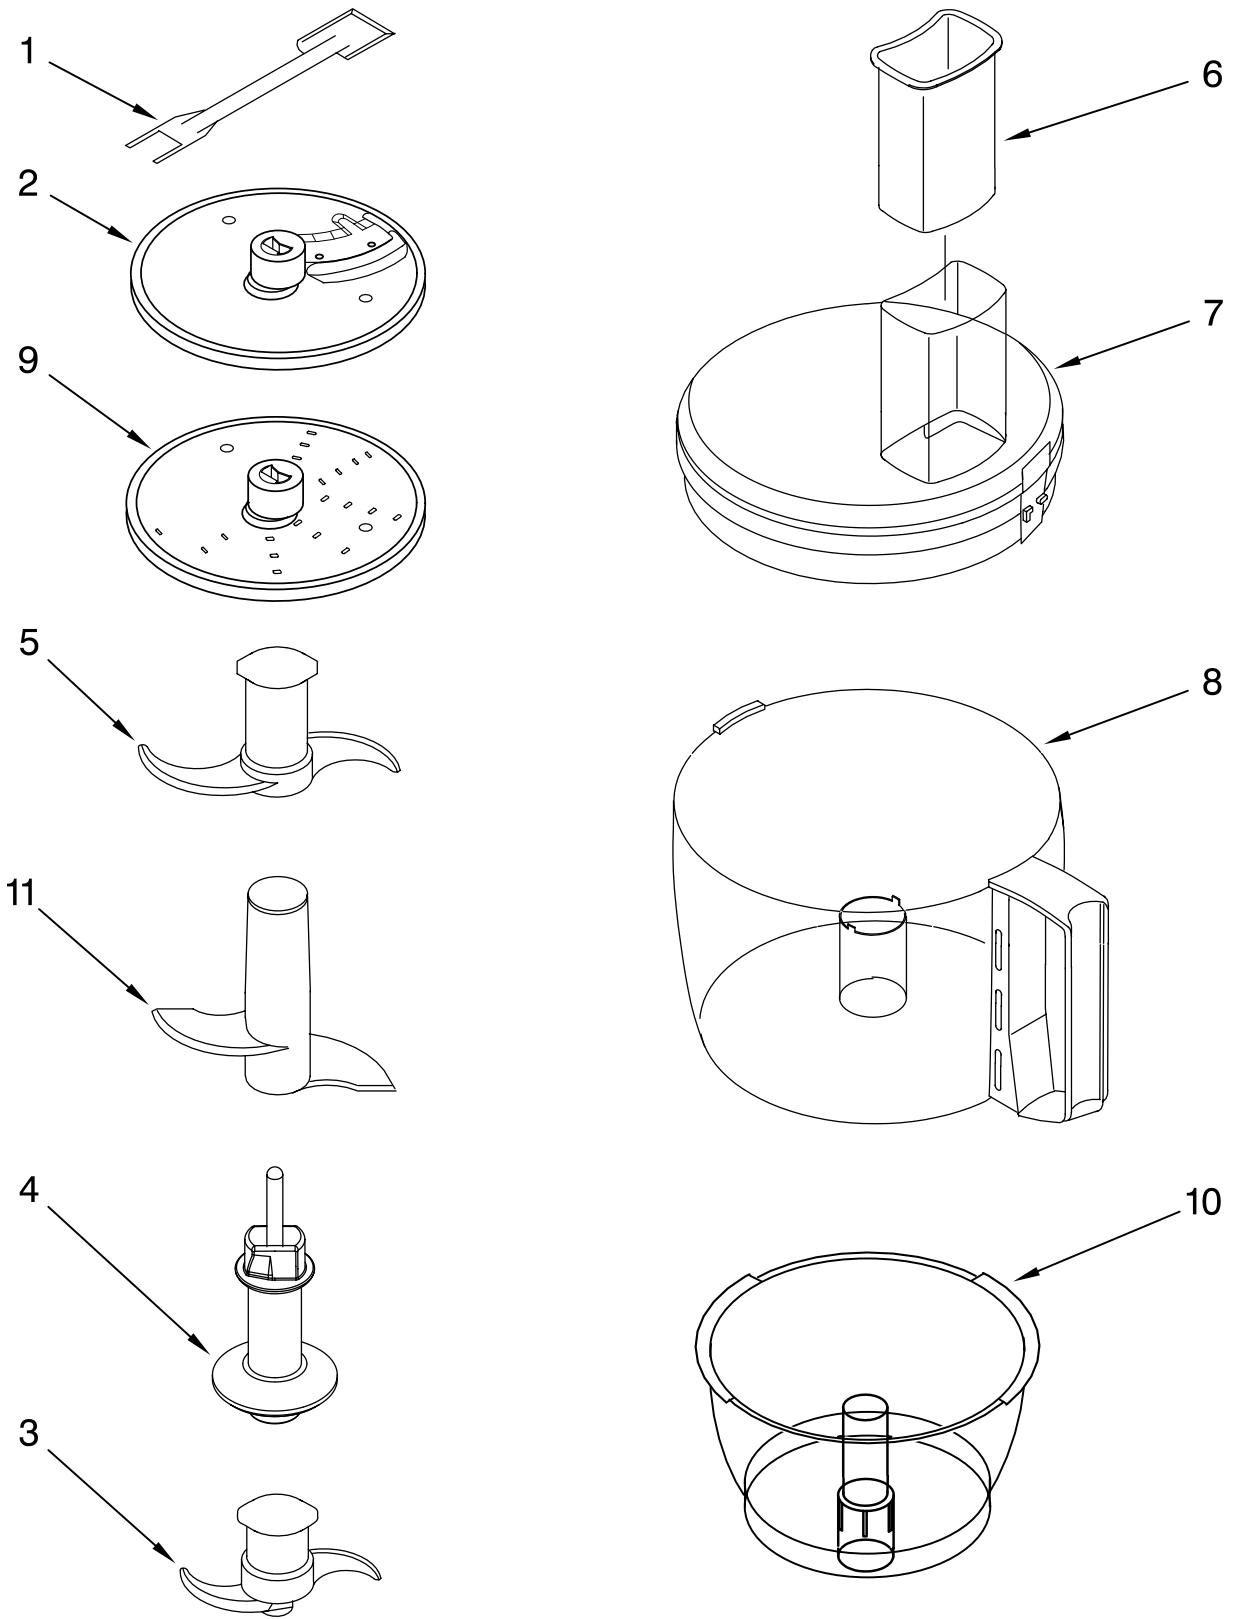

For Models: KFP740__1, 4KFP740__1

Illus. No.	Part No.	DESCRIPTION
1		Literature Parts
	8212411	Use & Care, Trilin
	8212140	Repair Parts List
2	8211850	Sleeve, Motor Shaft
3	8211828	Seal, Oil
4		Housing, Motor
	8212184	White
	8212238	Onyx Black
	8212236	Empire Red
	8212285	Gloss Cinnamon
	8212284	Blue Willow
	W10159620	Buttercup
5	8211610	Clamp, Cable
6	8211731	Screw, Clamp
7	8212186	Motor, Sheet Metal
8	8212188	Grommet, Motor
9		Base, Housing
	8212183	White
	8212190	Onyx Black
	8212187	Empire Red
	8212283	Gloss Cinnamon
	8212282	Blue Willow
	W10159621	Buttercup
10		Cover, Screw
	8212185	White
	8212193	Onyx Black
	8212191	Empire Red
	8212287	Gloss Cinnamon
	8212286	Blue Willow
	W10159622	Buttercup
11	8211829	Screw, Motor Locking
12	8211848	Bezel, Switch Panel
13	8211607	Clip, Capacitor
14	8211847	Overlay, Panel Switch Assy
15	8211842	Nameplate
16	8211608	Capacitor
17	8212011	Relay & Switch Assembly
18		Foot
	8211844	White
	8211845	Black
19		Cord, Power
	8211856	White
	8211855	Black
20	8211605	Terminal Block
21	8211852	Cover, Terminal

FOR ORDERING INFORMATION REFER TO PARTS PRICE LIST

ATTACHMENT PARTS

For Models: KFP740__1, 4KFP740__1

FOR ORDERING INFORMATION REFER TO PARTS PRICE LIST

ATTACHMENT PARTS

For Models: KFP740__1, 4KFP740__1

Illus. No.	Part No.	DESCRIPTION
1	8211760	Spatula
2		Disc, Slicing
	8211929	2 mm
3	8212012	Mini Blade
4	8211858	Adapter, Shaft & Disc
5	8212013	Blade, Multipurpose
6	8212035	Pusher, Food
7	8212029	Cover, Work Bowl
8		Bowl, Work
	8211939	White
	8212044	Onyx Black
	W10159632	Empire Red
	W10159633	Gloss Cinnamon
	W10159634	Blue Willow
	W10159635	Buttercup
9		Disc, Shredding
	8211933	4 mm
10	8211926	Bowl, Mini
11	8212015	Blade, Dough