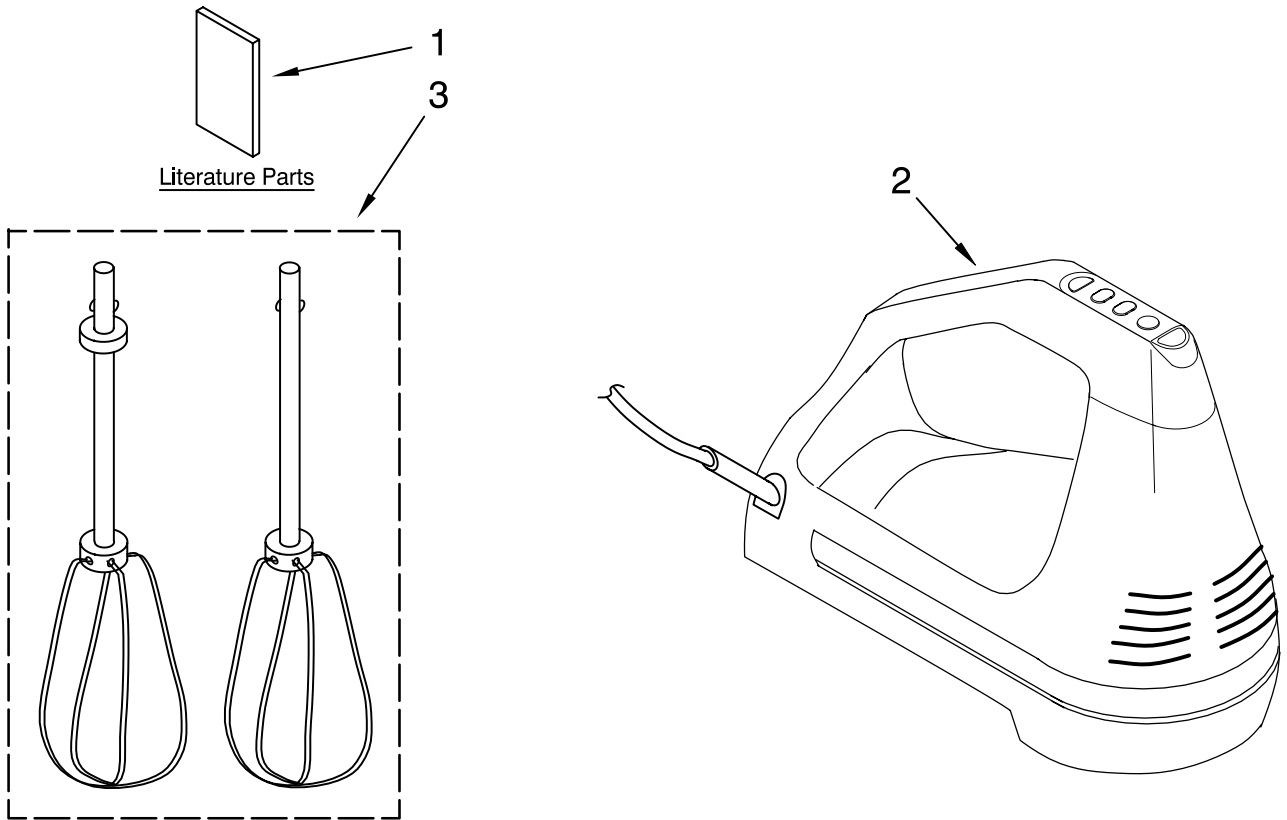

UNIT PARTS

Variations of Models: KHM720A__0

Illus. No.	Part No.	DESCRIPTION
1	W10250601	Literature Use & Care Guide
	W10276064	Repair Parts List
2	◆	Mixer, Complete
3	W10240913	Beaters, Turbo (Incl. Rt & Lt)

◆ **NOTE:**
Parts not sold separately.
Must be purchased as a complete unit.

**OPTIONAL PARTS
NOT ILLUSTRATED**

- W10275837 Hooks, Dough (Incl. Rt & Lt)
- 8212341 Rod, Blending
- 8212340 Whisk

FOR ORDERING INFORMATION REFER TO PARTS PRICE LIST