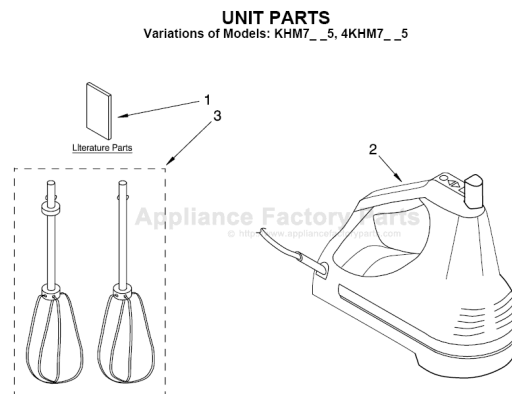

[Find Your KITCHENAID Mixer Parts - Select From 532 Models](#)

----- Manual continues below -----