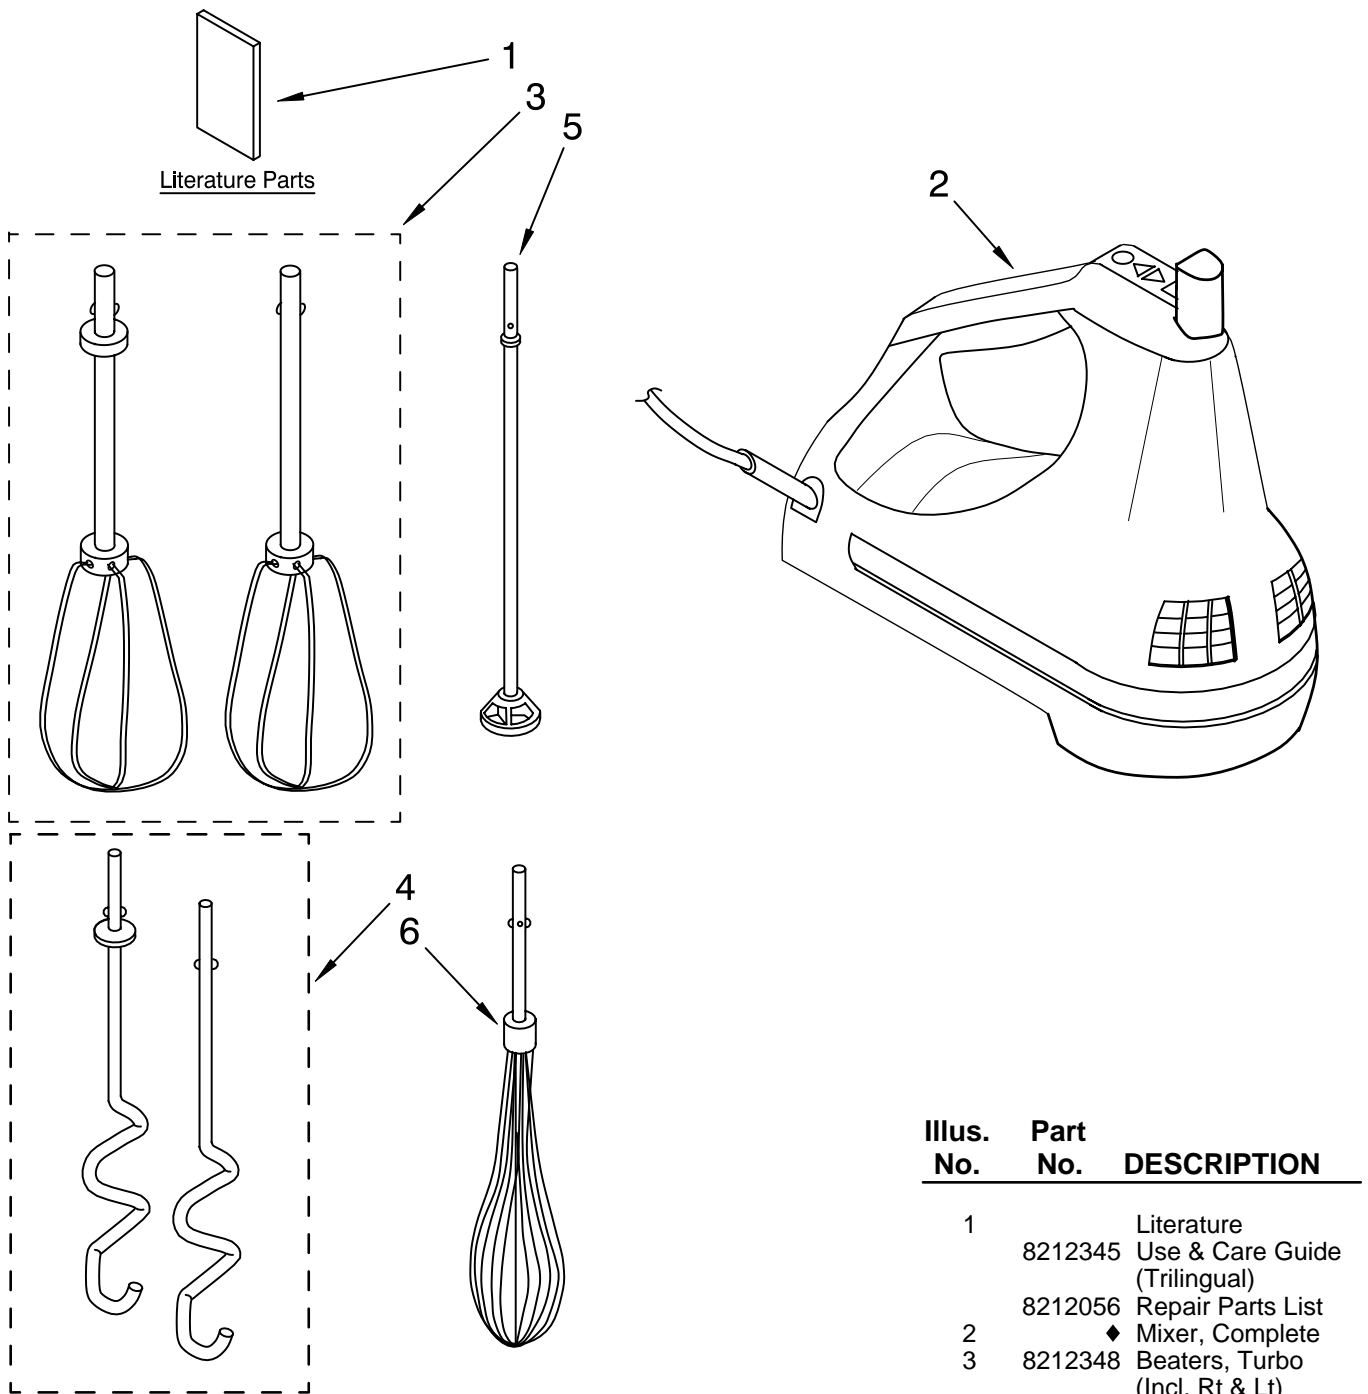

----- Manual continues below -----

PARTS LIST

for

KitchenAid®

9-SPEED HAND MIXER

MODELS:

KHM9PWH5 (White)
KHM900PK5 (Pink)
KHM900ER5 (Empire Red)
KHM9QWH5 (White)
KHM9QBU5 (Cobalt Blue)
KHM9QER5 (Empire Red)
KHM9QOB5 (Onyx Black)
KHM9QAC5 (Almond Creme)
KHM9QGN5 (Empire Green)
KHM9QMY5 (Majestic Yellow)
KHM9QGC5 (Gloss Cinnamon)
KHM9QBW5 (Blue Willow)
KHM9PPK5 (Pink)
KHM9PER5 (Empire Red)
KHM9PFB5 (French Blue)
KHM9PGG5 (Grass Green)
KHM9PSY5 (Sunshine Yellow)

FOR CUSTOMER SATISFACTION ALWAYS USE
FACTORY SPECIFICATION PARTS

UNIT PARTS

Variations of Models: KHM9__5

Illus. No.	Part No.	DESCRIPTION
1	8212345	Literature Use & Care Guide (Trilingual)
	8212056	Repair Parts List
2	◆	Mixer, Complete
3	8212348	Beaters, Turbo (Incl. Rt & Lt)
4	8212351	Hooks, Dough (Incl. Rt & Lt)
5	8212341	Rod, Blending
6	8212340	Whisk