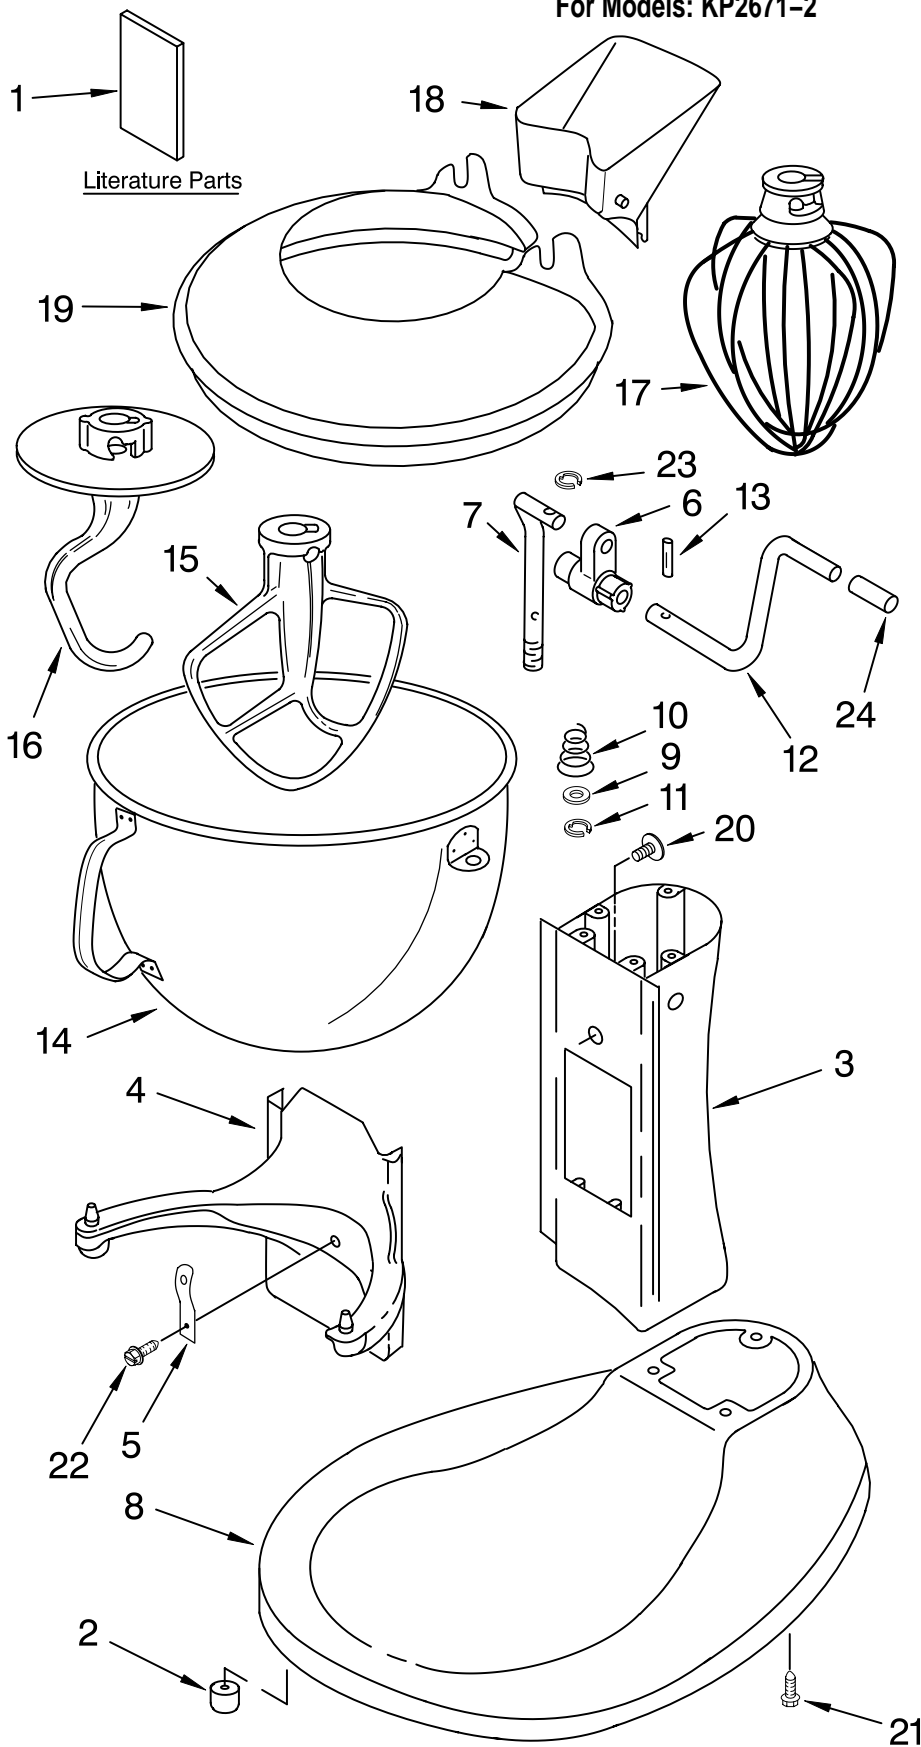

# BASE AND PEDESTAL UNIT

For Models: KP2671-2

Illus. No.	Part No.	DESCRIPTION
1	LIT9703377 LIT8204517	Literature Parts Use & Care Guide Repair Parts List
2	9703414	Foot, Rubber (5)
3	**	Column Assembly
4	**	Bowl Support
5	9703474	Latch, Bowl Spring
6	9703470	Arm, Bowl Lift
7	9703458	Rod, Bowl Lift
8	**	Base And Foot Supports
9	9703439	Washer
10	9237	Spring
11	9703487	Clip
12	9703457	Handle, Bowl Lift
13	9703442	Roll Pin
14	9703687	Bowl (6 Qt)
15	9703485	Beater, Flat
16	9703655	Dough Hook
17	9703491	Wire Whip
18	9703534	Pouring Spout
19	9703533	Pouring Shield
20	9703426	Cam, Adjusting
21	3400200	Screw, 1/4-20 x 3/4
22	3400018	Screw, 10-24 x 1/2
23	9703307	Clip
24	9703698	Handle