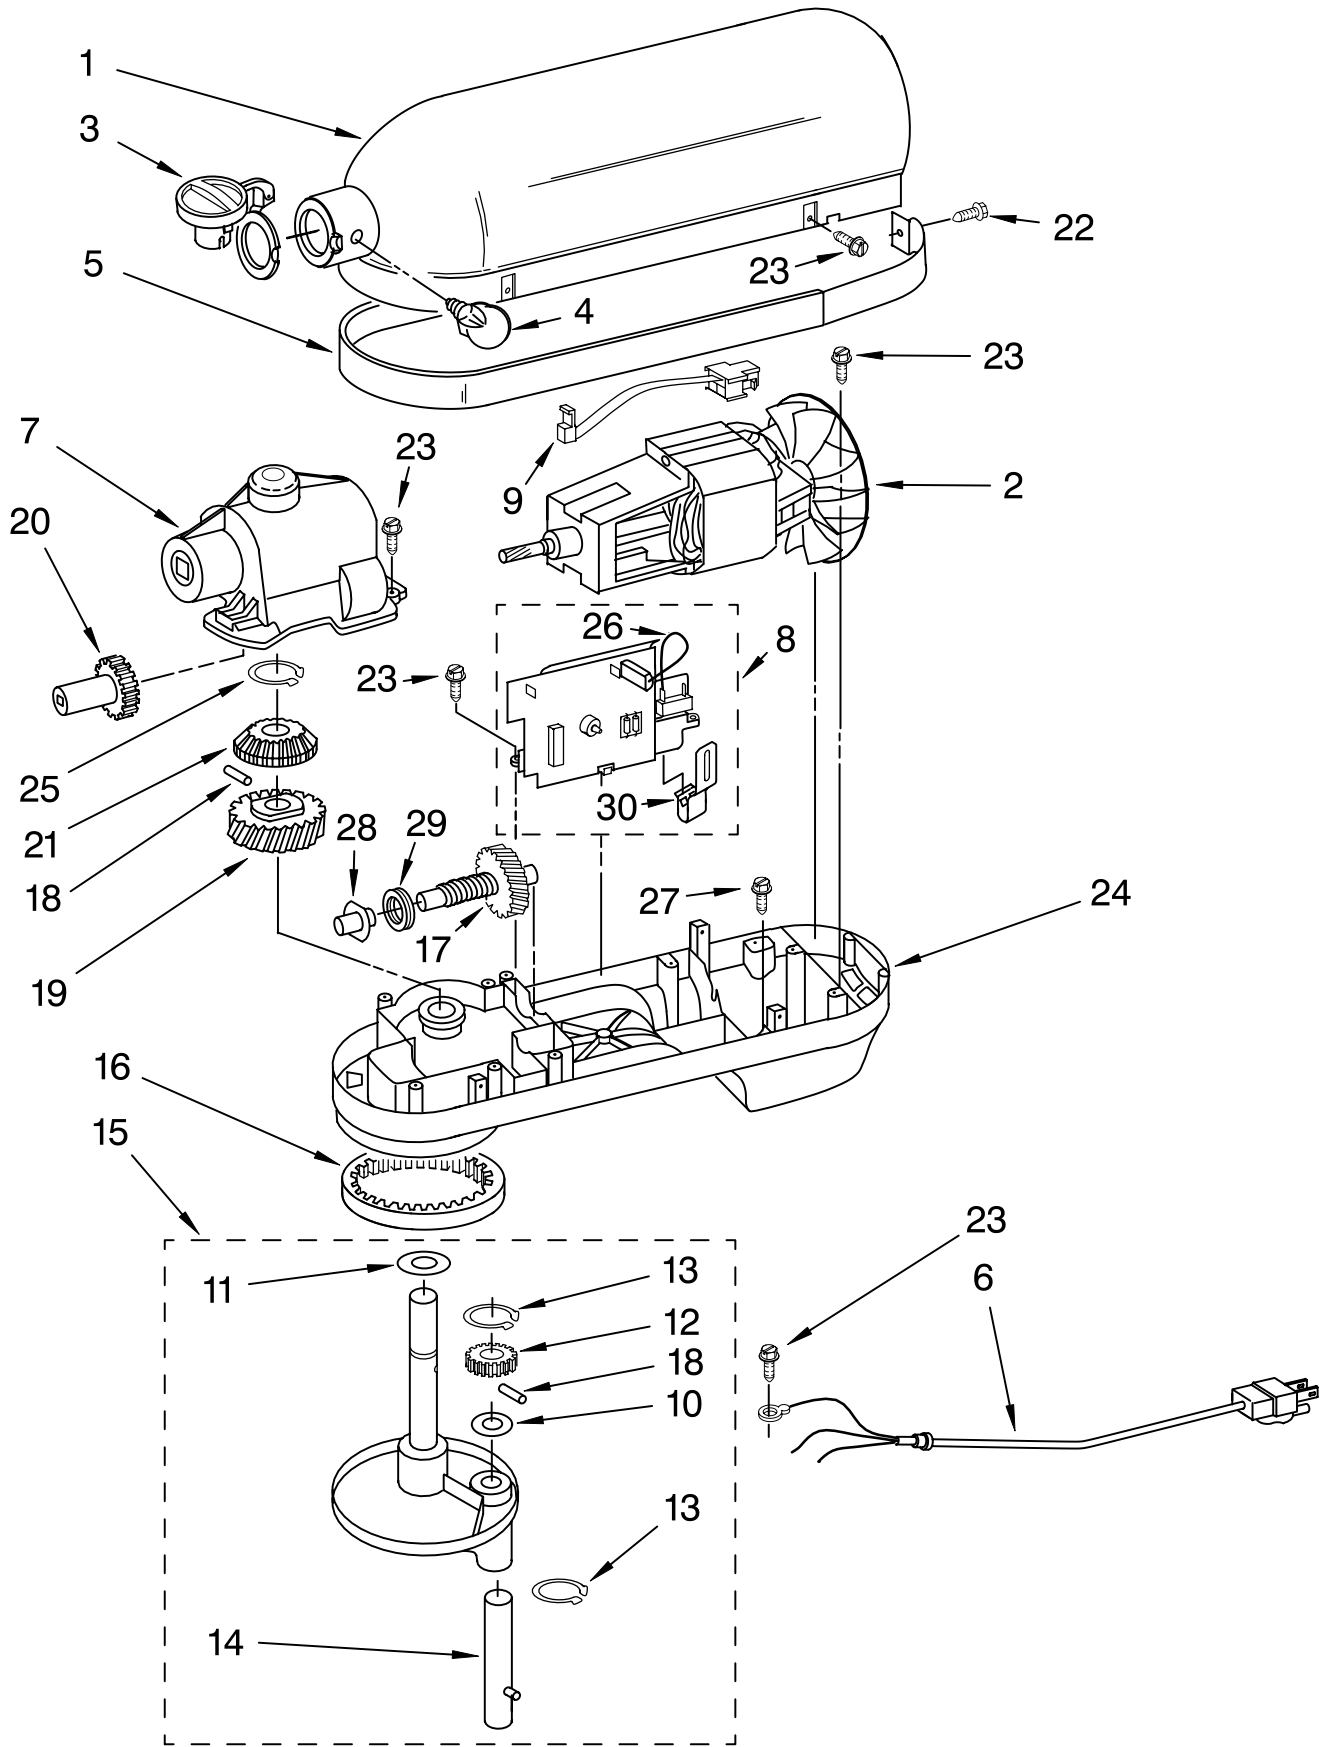

CASE, GEARING AND PLANETARY UNIT

For Models: KP2671-2

FOR ORDERING INFORMATION REFER TO PARTS PRICE LIST

CASE, GEARING AND PLANETARY UNIT

For Models: KP2671-2

Illus. No.	Part No.	DESCRIPTION
1	**	Gearcase Motor Housing
2	9706251	Motor
3	9703315	Cap, Attachemnt Hub (Hinged)
4	240374	Thumb Screw
5	**	Band, Trim
6		Power Cord
	9703626	White
	9703627	Black
7	9703671	Transmission Housing
8		Control Assembly
	9703609	Black Knob
9	9703312	Sensor, Hall Effect
10	9706090	Washer
11	9703434	Washer, Fiber
12	9703340	Gear, Pinion
13	9703438	Retaining Clip
14	9703314	Agitator Shaft
15	**	Planetary Assembly
16	9703339	Gear, External
17	9703446	Worm Gear
18	4161950	Retaining Pin
19	9706529	Gear, Worm Follower
20	9703338	Gear, Attachment Hub Bevel
21	9703337	Gear, Bevel
22	3400617	Screw, 6-32 x 1/4
23	3400814	Screw, 8-32 x 5/8
24	**	Lower Gear Case
25	9703680	Retaining Clip
26	9703630	Jumper Wire
27	3400200	Screw (3) 1/4 - 20 x 3/4
28		Bearing
	9703560	Front
	9703570	Rear
29	9703445	Thrust Bearing
30	9703581	Clip

**Refer To Page 2
Color Variation Parts

FOR ORDERING INFORMATION REFER TO PARTS PRICE LIST