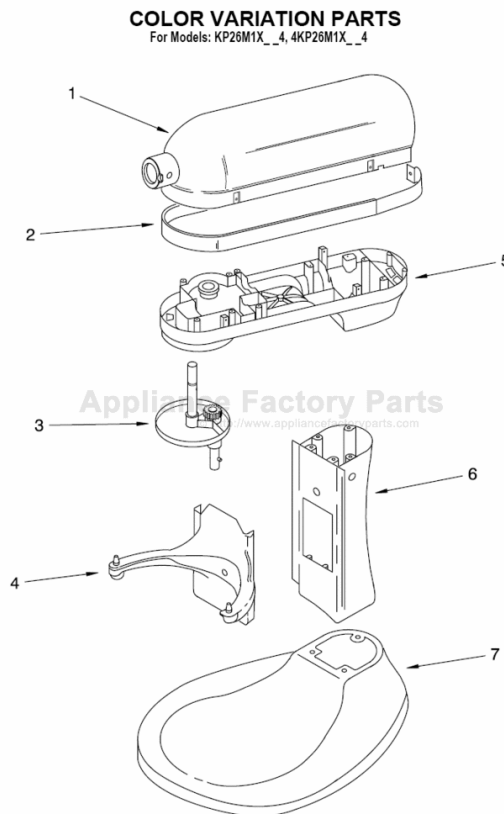

[Find Your KITCHENAID Mixer Parts - Select From 532 Models](#)

----- Manual continues below -----