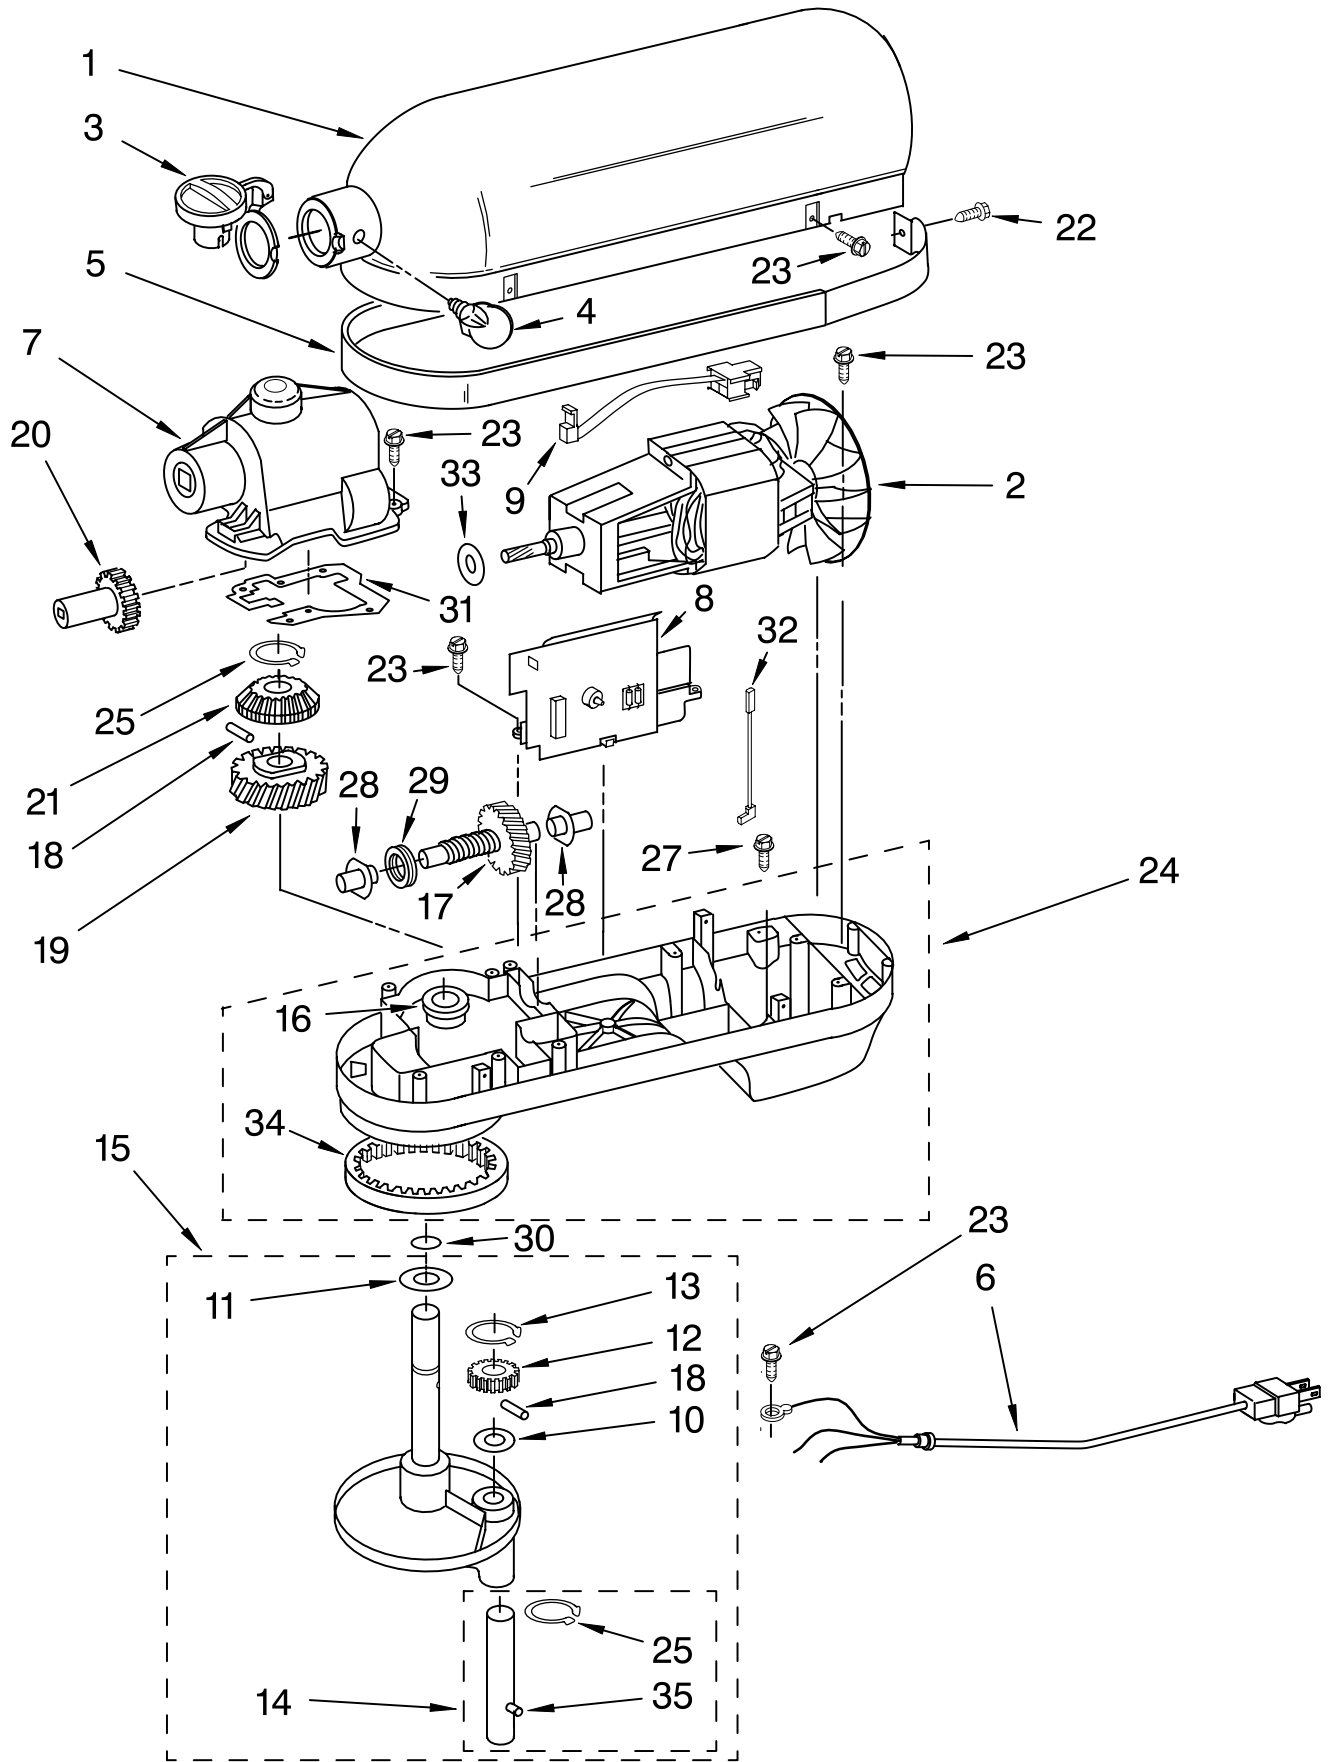

CASE, GEARING AND PLANETARY UNIT

For Models: KP26M1X_4, 4KP26M1X_4

FOR ORDERING INFORMATION REFER TO PARTS PRICE LIST

CASE, GEARING AND PLANETARY UNIT

For Models: KP26M1X__4, 4KP26M1X__4

Illus. No.	Part No.	DESCRIPTION
1	**	Gearcase Motor Housing
2	9707507	Motor (10 Tooth)
3		Cap, Attachment Hub
4	9707983	Pearl Nickel Thumb Screw
	9709194	Black
	9709196	Grey
5	**	Band, Trim
6		Power Cord
	9706551	White
	9706552	Black
7	9703671	Transmission Housing
8		Control Assembly (Incl. Knob)
	9706648	Black Knob
	9706649	Gray Knob
9	9703312	Sensor, Hall Effect
10	9706090	Washer
11	9703434	Washer, Fiber
12	9707627	Gear, Pinion
13	9703438	Clip, Retaining
14	9708191	Shaft, Agitator
15	**	Planetary Assembly
16	16897	Bearing, Lower Center
17	9709231	Gear, Worm
18	9707223	Pin, Retaining
19	9706529	Gear, Worm Follower
20	9703338	Gear, Attachment Hub Bevel
21	9703337	Gear, Bevel
22	3400617	Screw
23	3400814	Screw
24	**	Lower Gear Case
25	9703680	Clip, Retaining
27	3400200	Screw
28		Bearing
	9703560	Front
	9703570	Rear
29	9703445	Bearing, Thrust
30	67500-55	"O" Ring
31	9707425	Gasket, Transmission Cover
32	9706036	Lead, Motor To Control
33	9706247	Seal, Motor Shaft
34	9703339	Gear, Internal
35	9704677	Pin, Groove

**Refer To Page 3
Color Variation Parts

FOR ORDERING INFORMATION REFER TO PARTS PRICE LIST