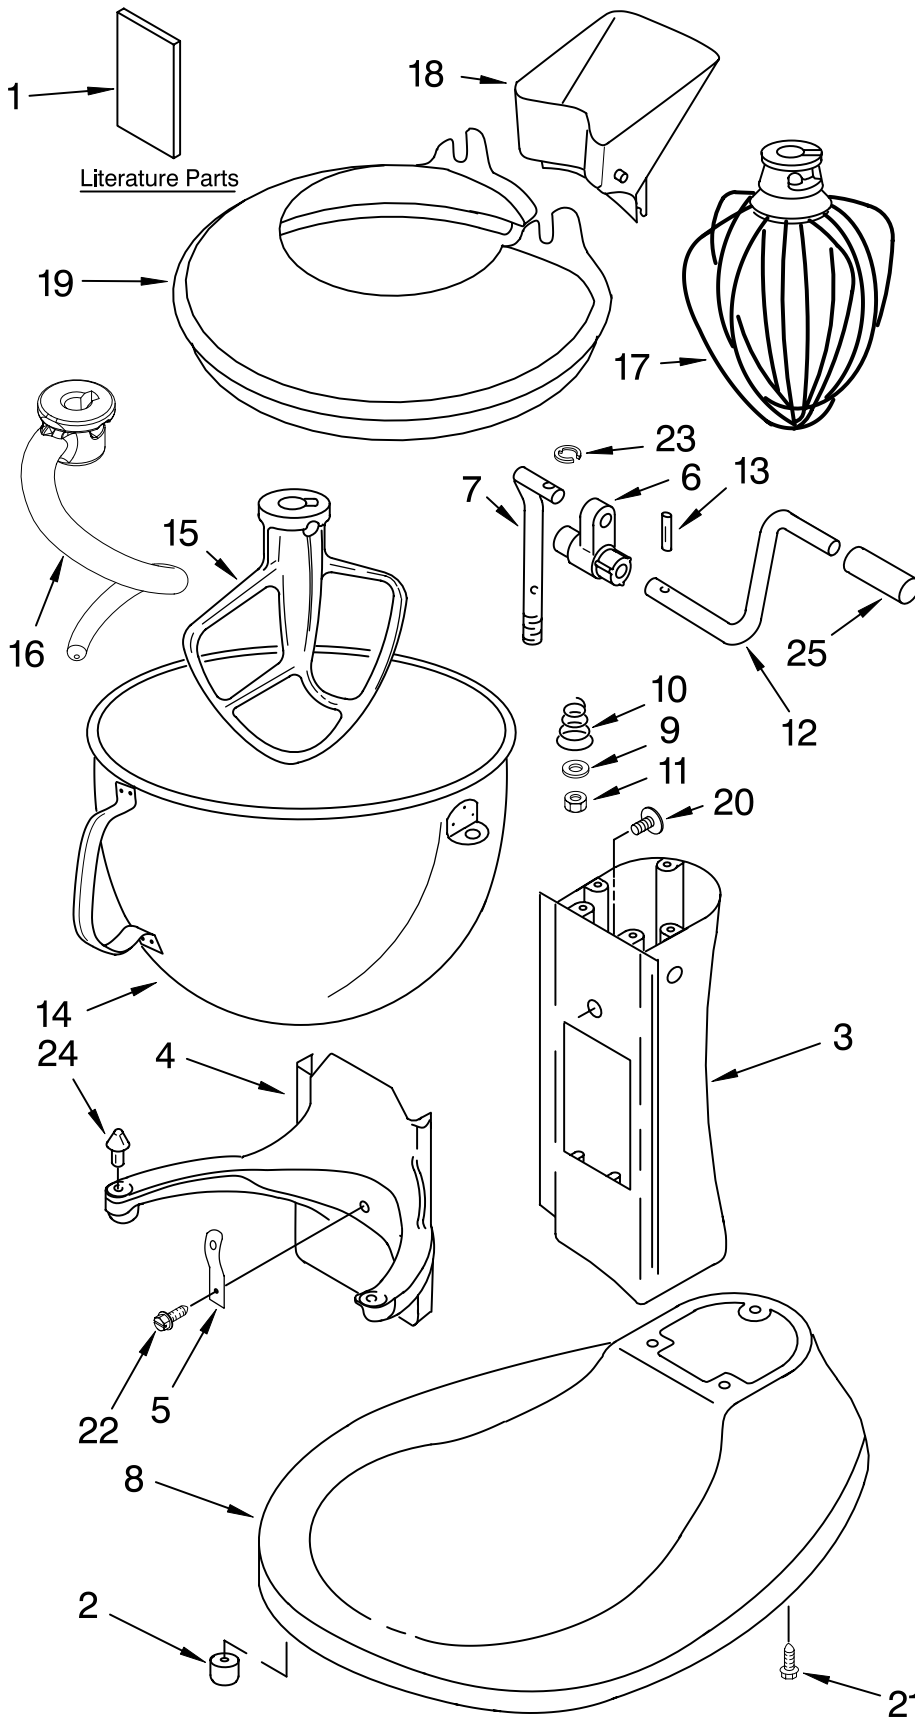

Illus. No.	Part No.	DESCRIPTION
1	**	Gearcase Motor Housing
2	9707507	Motor (10 Tooth)
3		Cap, Attachment Hub
4	9707983	Pearl Nickel Thumb Screw
	9709194	Black
	9709196	Grey
5	**	Band, Trim
6		Power Cord
	9706551	White
	9706552	Black
7	9703671	Transmission Housing
8		Control Assembly (Incl. Knob)
	9706648	Black Knob
	9706649	Gray Knob
9	9703312	Sensor, Hall Effect
10	9706090	Washer
11	9703434	Washer, Fiber
12	9707627	Gear, Pinion
13	9703438	Clip, Retaining
14	9708191	Shaft, Agitator
15	**	Planetary Assembly
16	16897	Bearing, Lower Center
17	9709231	Gear, Worm
18	9707223	Pin, Retaining
19	9706529	Gear, Worm Follower
20	9703338	Gear, Attachment Hub Bevel
21	9703337	Gear, Bevel
22	3400617	Screw
23	3400814	Screw
24	**	Lower Gear Case
25	9703680	Clip, Retaining
27	3400200	Screw
28		Bearing
	9703560	Front
	9703570	Rear
29	9703445	Bearing, Thrust
30	67500-55	"O" Ring
31	9707425	Gasket, Transmission Cover
32	9706036	Lead, Motor To Control
33	9706247	Seal, Motor Shaft
34	9703339	Gear, Internal
35	9704677	Pin, Groove

**Refer To Page 3
Color Variation Parts

FOR ORDERING INFORMATION REFER TO PARTS PRICE LIST

BASE AND PEDESTAL UNIT

For Models: KP26M1X__4, 4KP26M1X__4

Illus. No.	Part No.	DESCRIPTION
1		Literature Parts Use & Care Guide
	9708307	U.S.
	9708308	Canada
	8211764	Repair Parts List
2	9708649	Foot, Rubber
3	**	Column Assembly
4	**	Bowl Support
5	9703474	Latch, Bowl Spring
6	9706885	Arm, Bowl Lift
7	9706787	Rod, Bowl Lift
8	**	Base And Foot Supports
9	9703439	Washer
10	9237	Spring
11	4159092	Nut
12	9706788	Handle, Bowl Lift
13	3400863	Screw
14	9703687	Bowl (6 Qt)
15	9703485	Beater, Flat
16	9703655	Hook, Dough
17	9703491	Whip, Wire
18	9703534	Spout, Pouring
19	9703533	Shield, Pouring
20	9703426	Cam, Adjusting
21	3400200	Screw
22	3400018	Screw
23	9703307	Clip
24	4162028	Pin, Bowl Locating
25	9703698	Handle