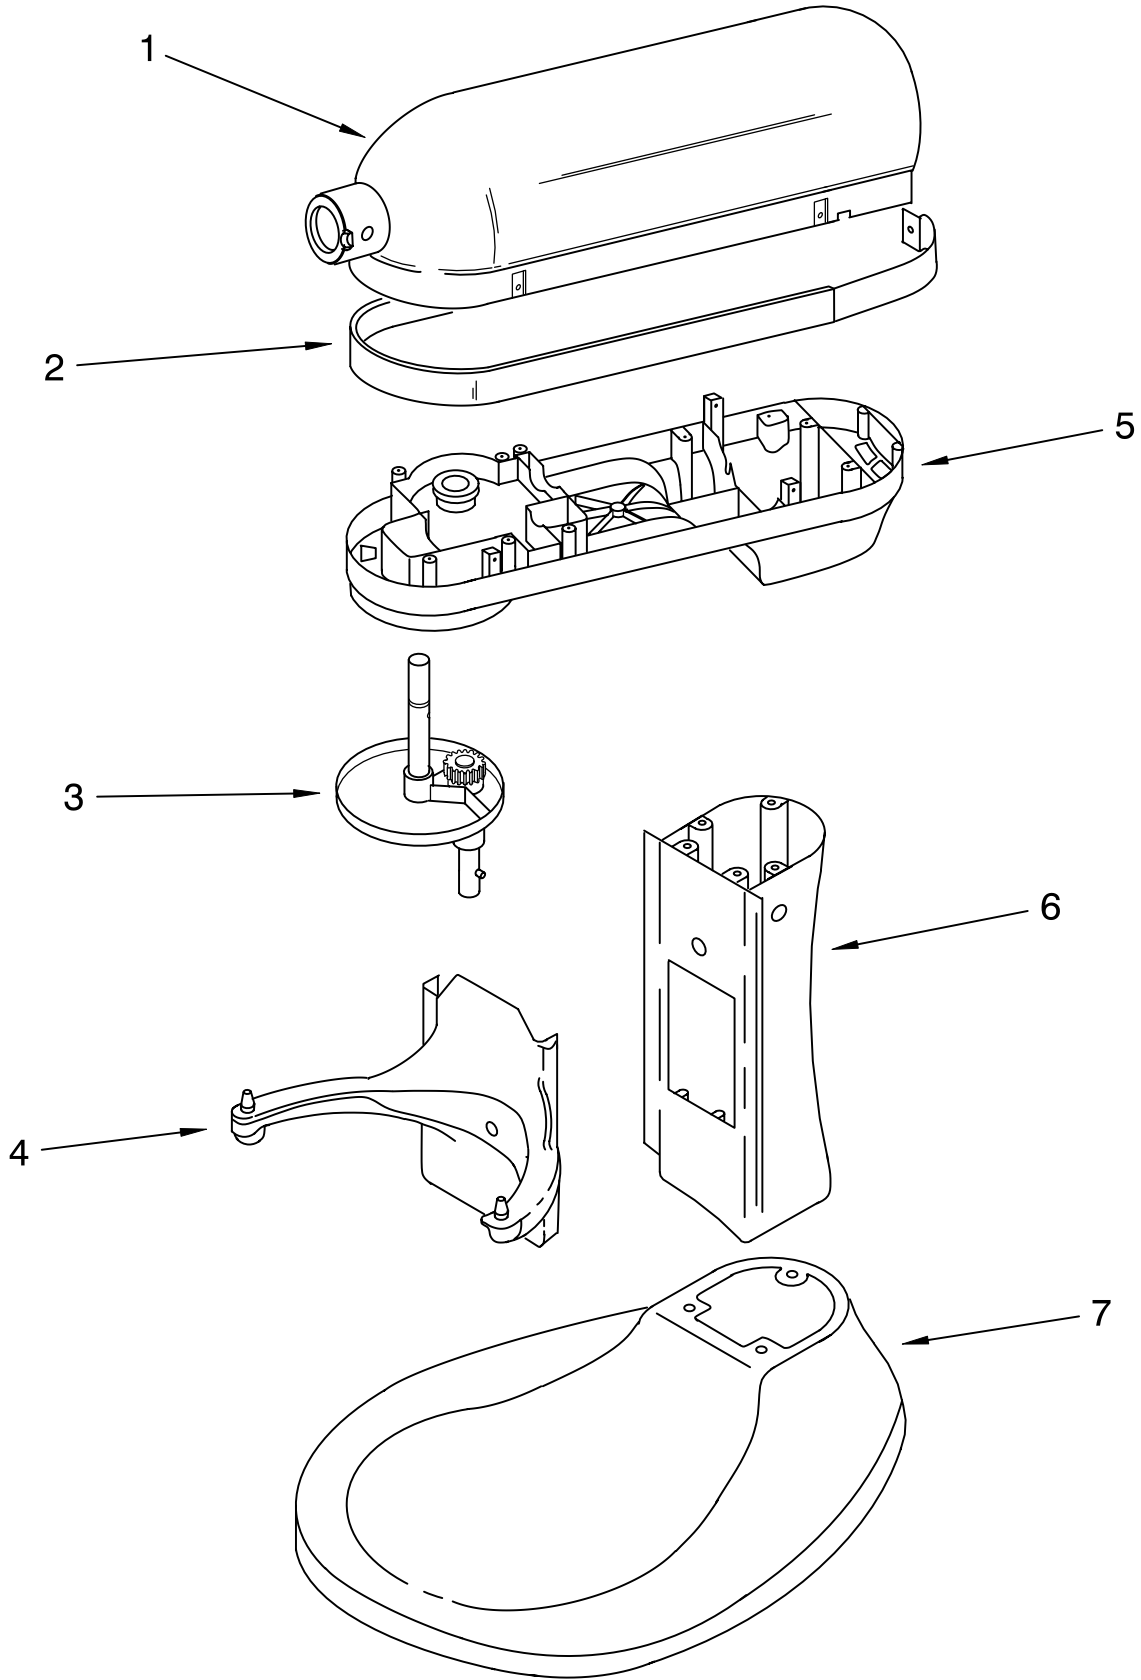

COLOR VARIATION PARTS

For Models: KP26M1X__4, 4KP26M1X__4

FOR ORDERING INFORMATION REFER TO PARTS PRICE LIST