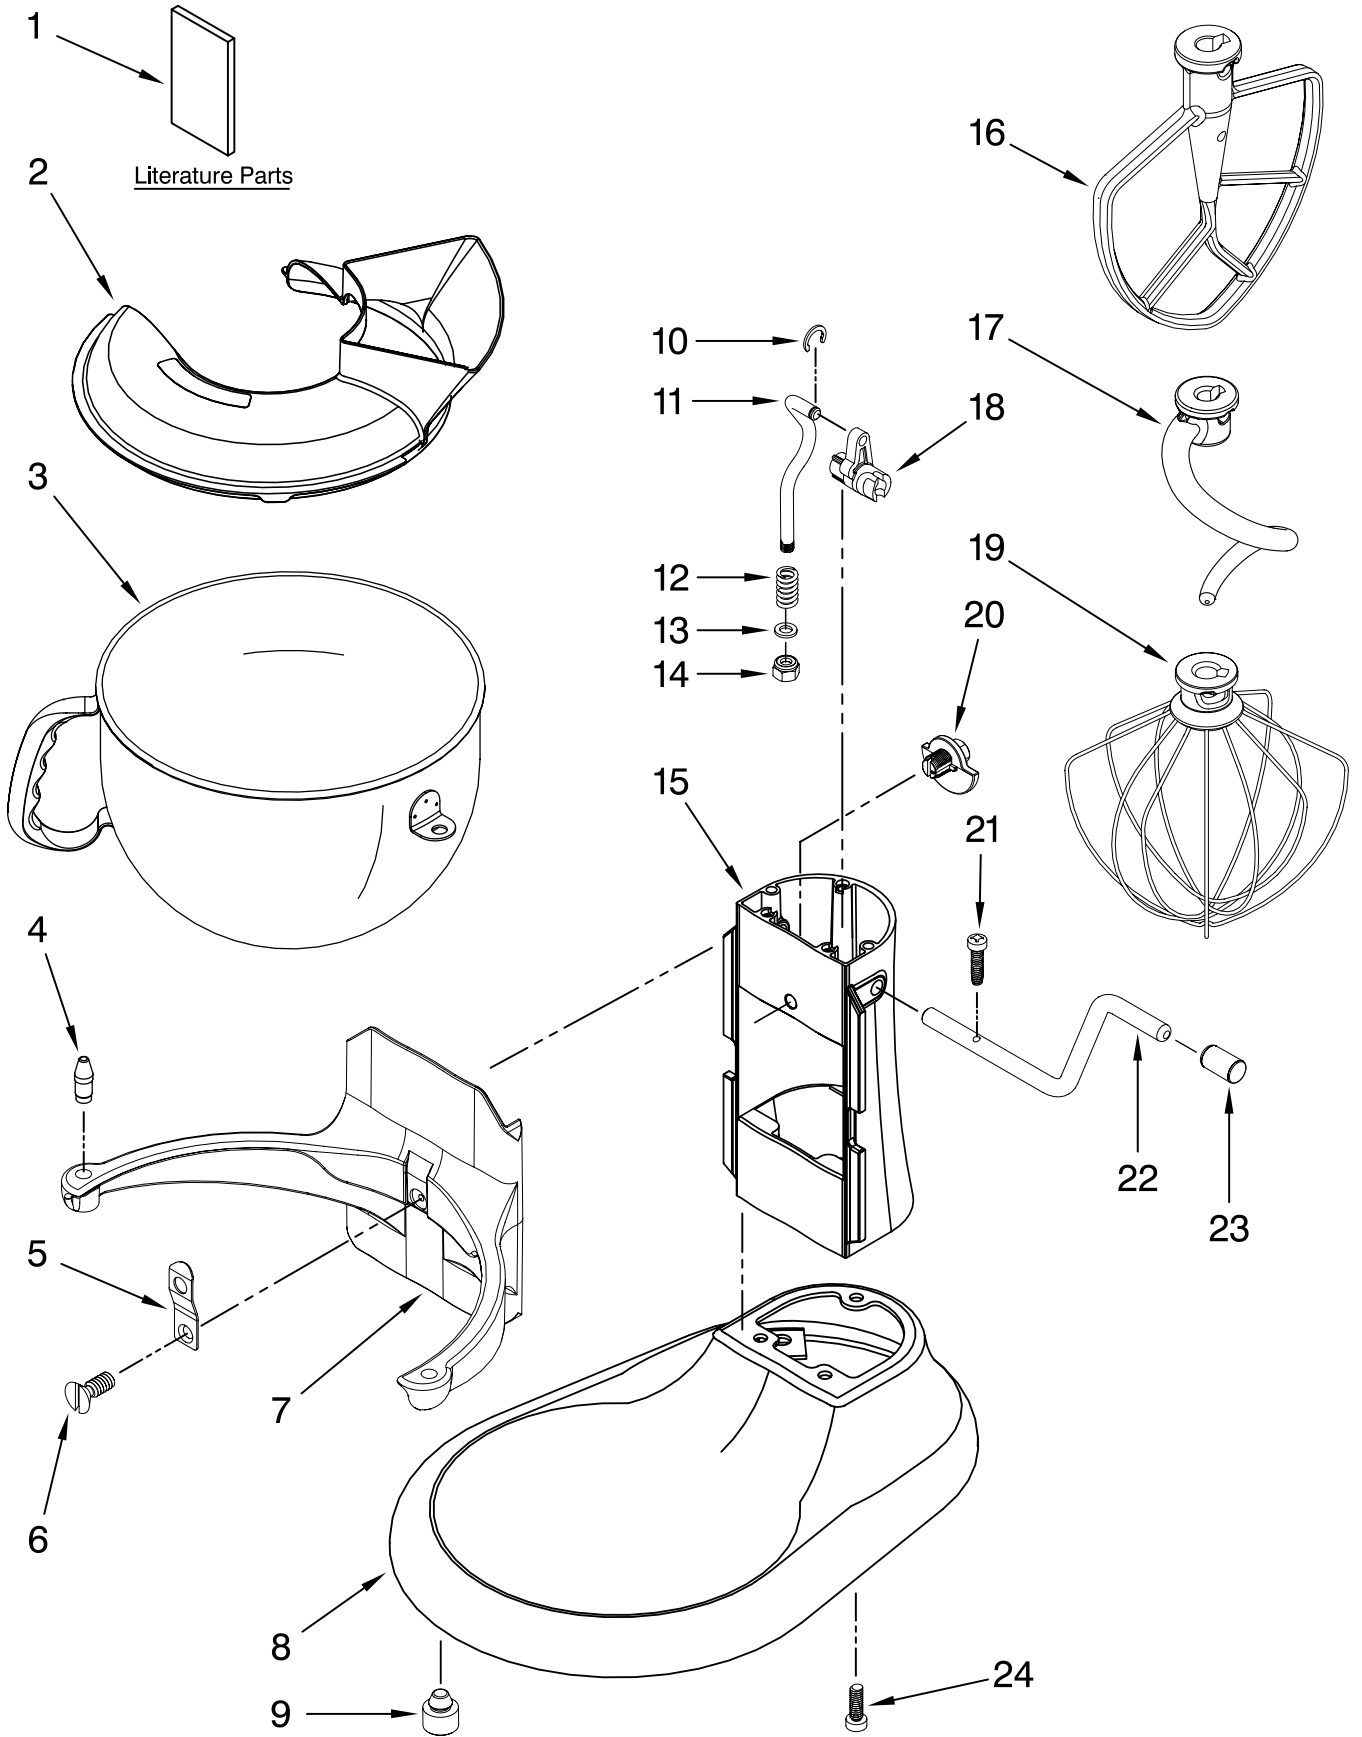

BASE AND PEDESTAL UNIT

For Models: KP26M1X_5, 4KP26M1X_5, KP26M1XQ_5

FOR ORDERING INFORMATION REFER TO PARTS PRICE LIST

BASE AND PEDESTAL UNIT

For Models: KP26M1X__5, 4KP26M1X__5, KP26M1XQ__5

Illus. No.	Part No.	DESCRIPTION
1		Literature Parts Use & Care Guide
	9708307	U.S.
	9708308	Canada
	8212278	Repair Parts List
2	9709924	Shield, Pouring
3	W10111702	Bowl, 6 Qt.
4	240185	Pin, Bowl Locating
5	9703474	Latch, Bowl Spring
6	3400018	Screw
7	**	Bowl Support
8	**	Base and Foot Assembly
9	9708649	Foot, Rubber
10	9703307	Clip
11	9706787	Rod, Bowl Lift
12	9237	Spring
13	9703439	Washer
14	8533907	Nut
15	**	Column Assembly
16	9703485	Beater, Flat
17	9703655	Hook, Dough
18	9706885	Arm, Bowl Lift
19	9703491	Whip, Wire
20	9703426	Cam, Adjusting
21	3400863	Screw
22	9706788	Handle, Bowl Lift
23	9703698	Handle
24	3400200	Screw

**Refer To Page 3
Color Variation Parts