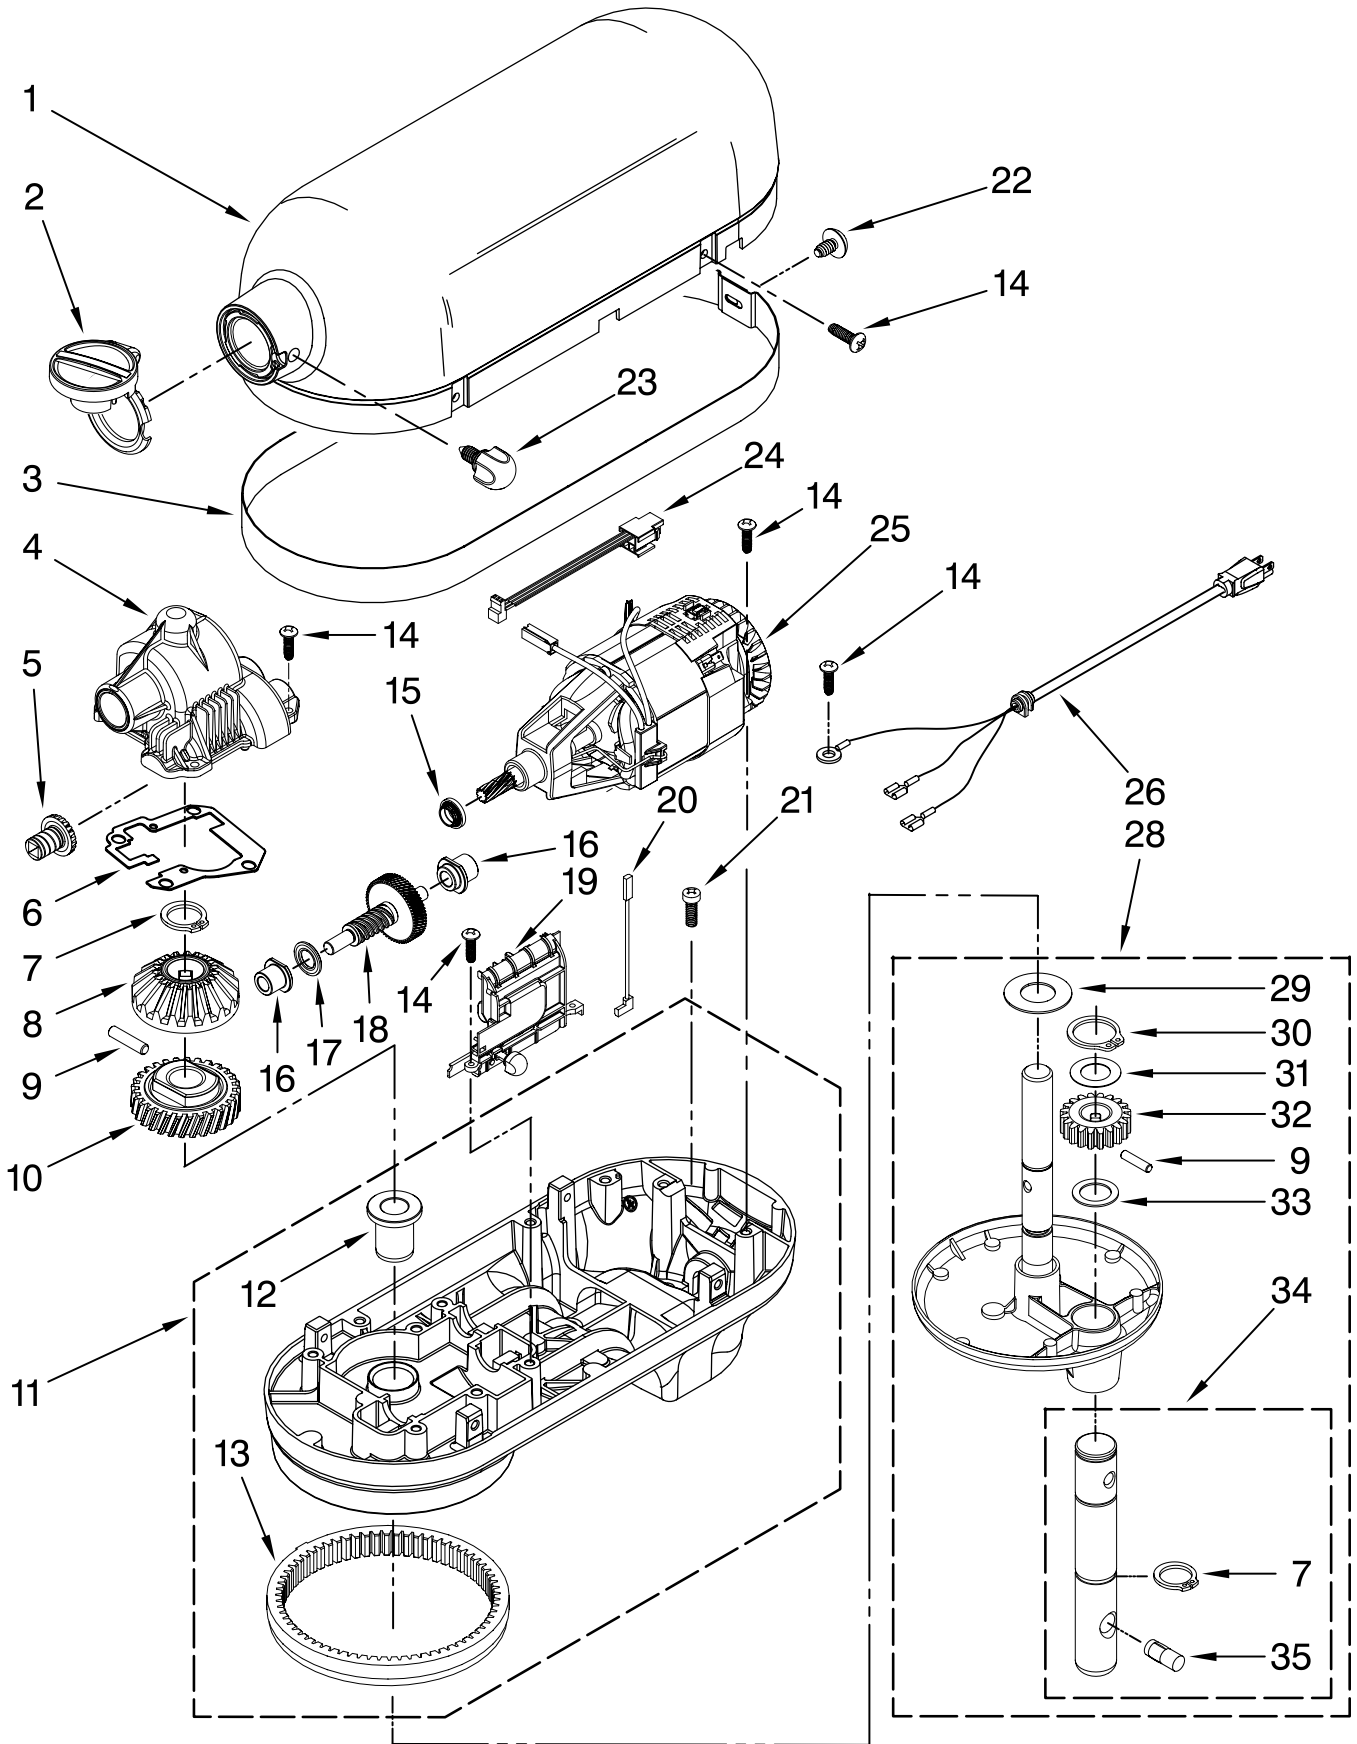

CASE, GEARING AND PLANETARY UNIT

For Models: KP26M1X_5, 4KP26M1X_5, KP26M1XQ_5

FOR ORDERING INFORMATION REFER TO PARTS PRICE LIST

CASE, GEARING AND PLANETARY UNIT

For Models: KP26M1X__5, 4KP26M1X__5, KP26M1XQ__5

Illus. No.	Part No.	DESCRIPTION
1	**	Gearcase Motor Housing
2	9707983	Cap, Attachment Hub, Hinged
3	**	Band, Trim
4	9709125	Transmission Housing
5	9703338	Gear, Attachment Hub Level
6	9709511	Gasket, Transmission Cover
7	9703680	Clip, Retaining
8	9703337	Gear, Bevel
9	9707223	Pin, Retaining
10	9706529	Gear, Worm Follower
11	**	Lower Gearcase
12	16897	Bearing, Lower Center
13	9703339	Gear, Internal
14	3400814	Screw
15	9706247	Seal, Motor Shaft
16		Bearing Front W10170080 Rear W10170081
17	9703445	Bearing, Thrust
18	9709231	Gear, Worm
19		Control Assembly 9706648 Black Knob 9706649 Grey Knob
20	9706036	Lead, Motor to Control
21	3400200	Screw
22	3400617	Screw
23		Thumb Screw 9709194 Black 9709196 Grey
24	9703312	Sensor, Hall Effect
25	9707507	Motor (10 Tooth)
26		Cord, Power W10164887 White W10164888 Black
28	**	Planetary Assembly
29	9703434	Washer, Fiber
30	9703438	Clip, Retaining
31	9706090	Washer
32	9707627	Gear, Pinion
33	8533910	Washer
34	9708191	Shaft, Agitator
35	9704677	Pin, Groove

**Refer To Page 3
Color Variation Parts

FOR ORDERING INFORMATION REFER TO PARTS PRICE LIST