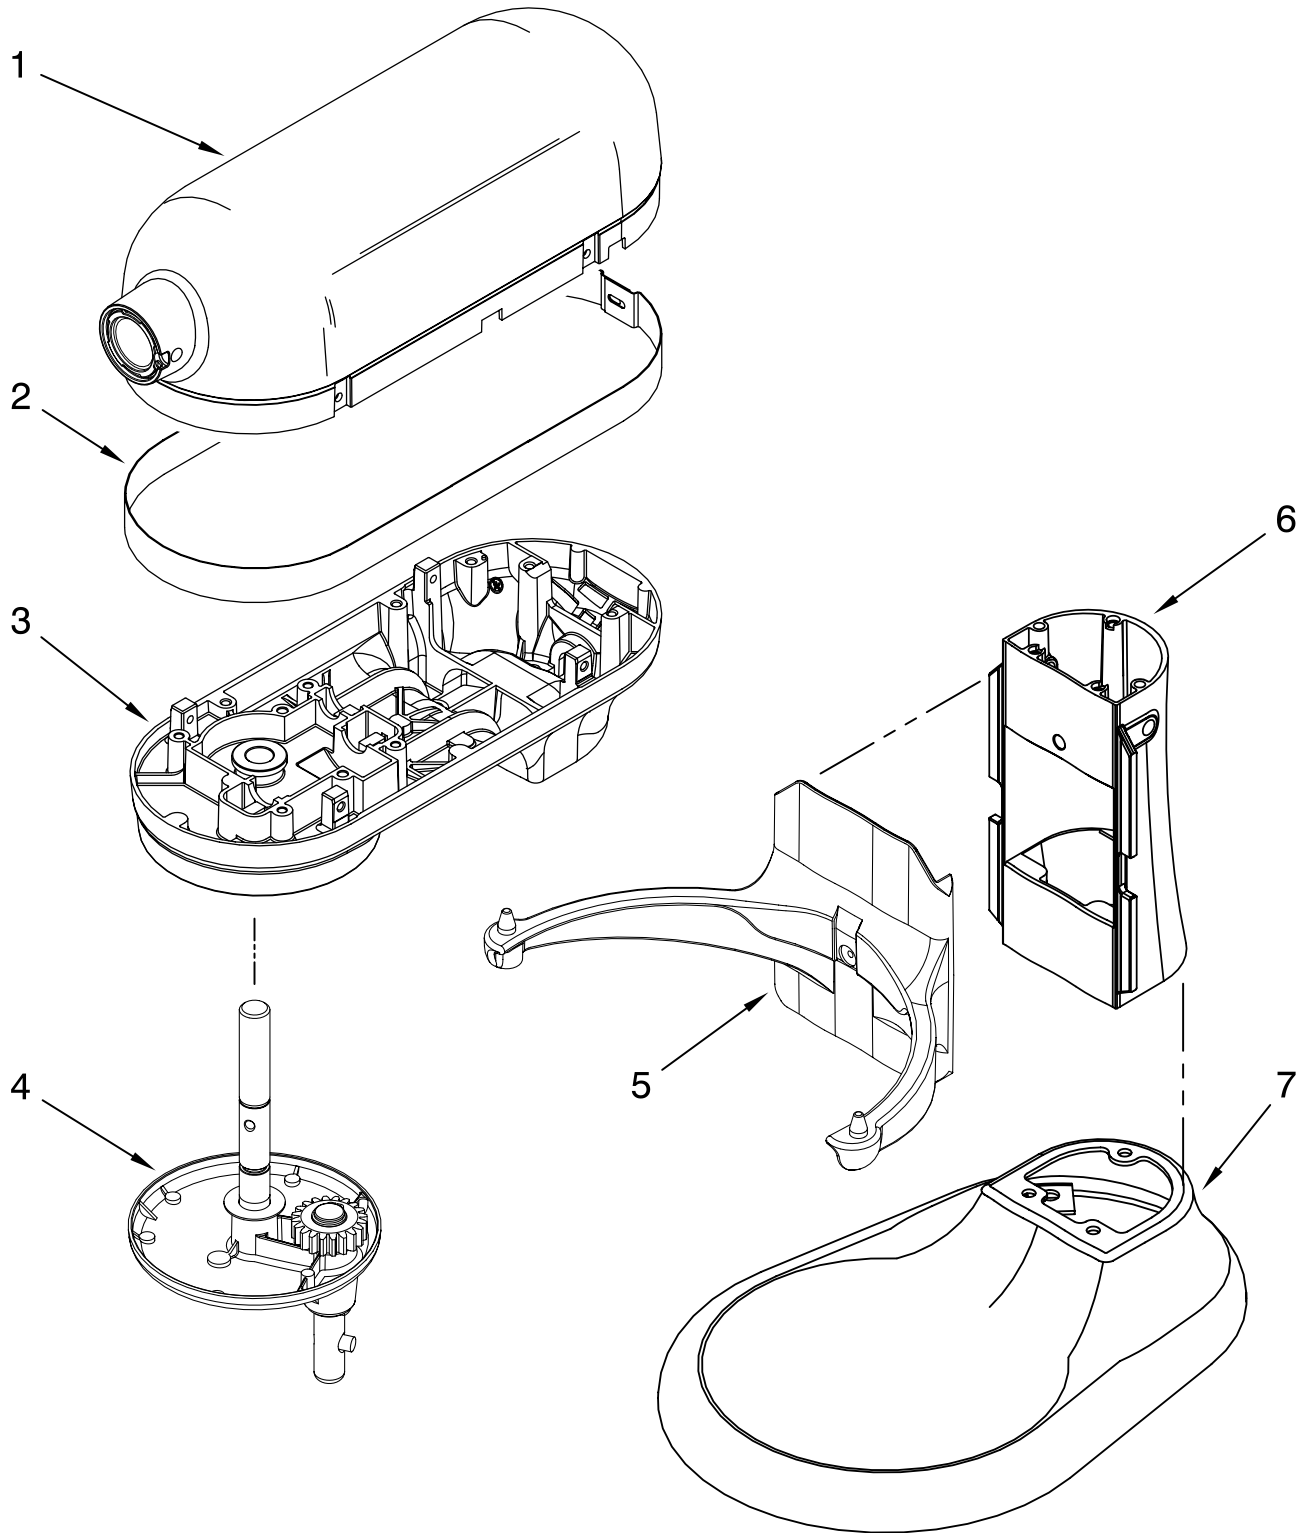

COLOR VARIATION PARTS

For Models: KP26M1X_5, 4KP26M1X_5, KP26M1XQ_5

FOR ORDERING INFORMATION REFER TO PARTS PRICE LIST